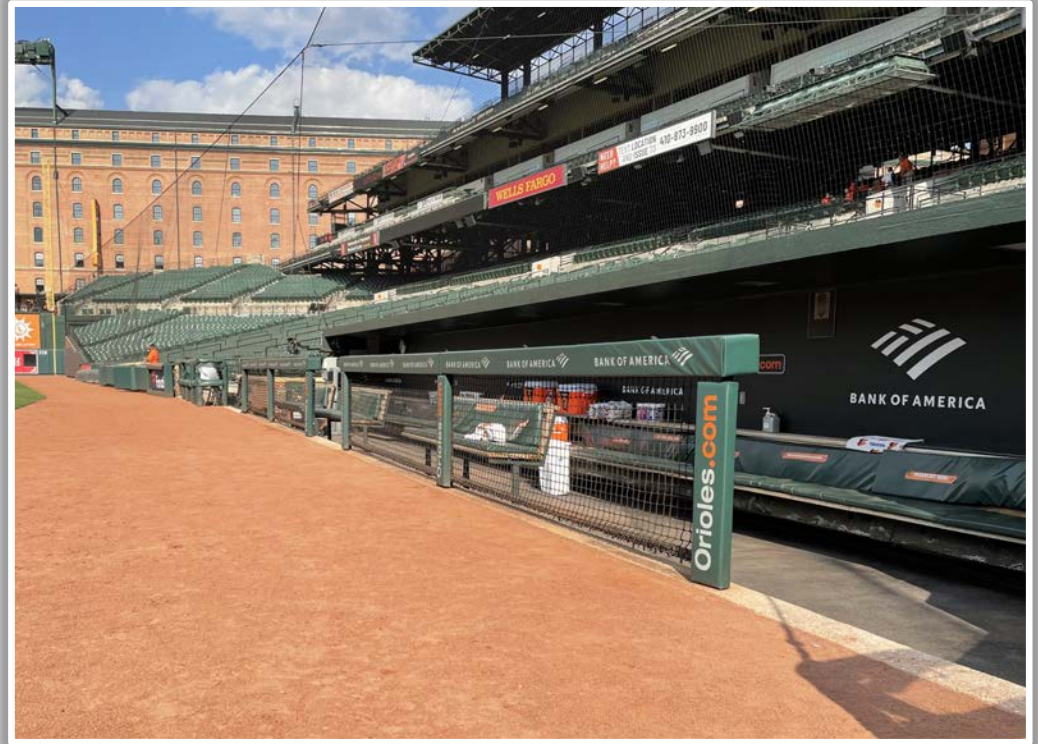

Oriole Park at Camden Yards Ground Rules

1B Dugout Photos: