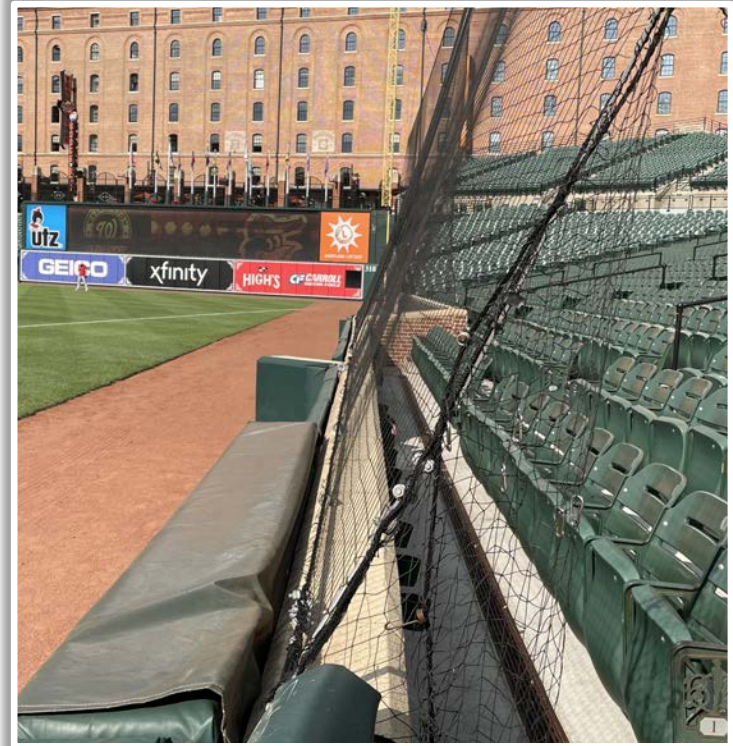

RULE #2: The metal support pipe and pole caps are recessed and behind the outfield wall:

- Ball in flight: **Home Run**
- Bounding Ball: **Out of Play**

Oriole Park at Camden Yards Ground Rules

RULE #3: Batted ball in flight striking grounds crew shed roof in right field and rebounding onto the playing field: **Home Run**

LF Foul Pole Photos:

Oriole Park at Camden Yards Ground Rules

LF Wall Photos:

Oriole Park at Camden Yards Ground Rules

LF Wall Photos (Cont.):

Oriole Park at Camden Yards Ground Rules

CF Wall Photos:

Oriole Park at Camden Yards Ground Rules

RF Wall Photos:

| Oriole Park at Camden Yards Ground Rules

RF Corner Photo:

Oriole Park at Camden Yards Ground Rules

RF Foul Territory Photos:

Oriole Park at Camden Yards Ground Rules

Tarp Photos:

Oriole Park at Camden Yards Ground Rules

1B Camera Well Photos:

| Oriole Park at Camden Yards Ground Rules

1B iPad Cameras:

A ball that strikes the camera and rebounds onto the playing field is live and in play unless it becomes lodged in the padding or is otherwise deemed unplayable