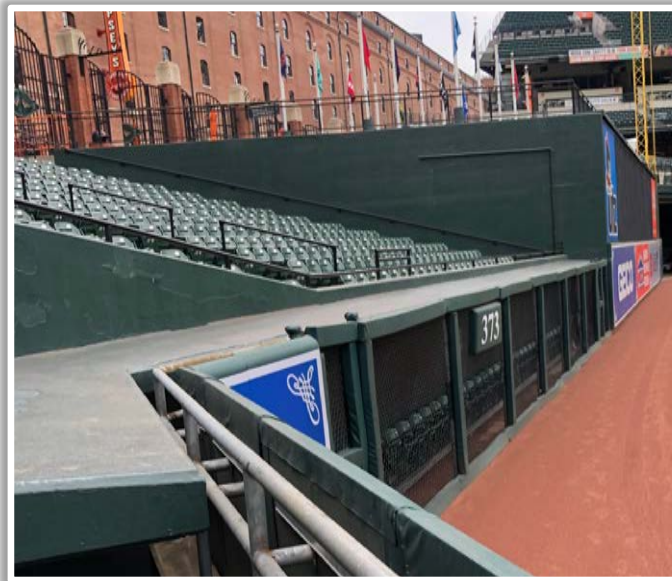

Oriole Park at Camden Yards

2023 Ground Rules

Date: March 30, 2023

Oriole Park at Camden Yards Ground Rules

RULE #1: Ball striking surfaces, pillars, or facings surrounding dugouts:
Out of Play

Oriole Park at Camden Yards Ground Rules

RULE #2: The metal support pipe and pole caps are recessed and behind the outfield wall:

- Ball in flight: **Home Run**
- Bounding Ball: **Out of Play**

Oriole Park at Camden Yards Ground Rules

RULE #3: Batted ball in flight striking grounds crew shed roof in right field and rebounding onto the playing field: **Home Run**

Oriole Park at Camden Yards Ground Rules

RULE #4: Batted ball in flight striking on top of the out-of-town scoreboard in right field, the top of the wall between the out-of-town scoreboard and the right field foul line, or the railing above this area: **Home Run**

| Oriole Park at Camden Yards Ground Rules

RULE #6: Fair bounding ball striking railing above cement wall down right field line in foul territory: **In Play**

Oriole Park at Camden Yards Ground Rules

Backstop Photos: