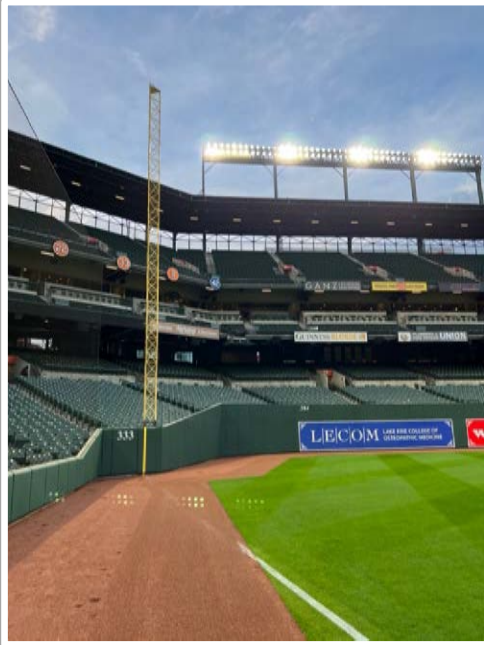

Oriole Park at Camden Yards Ground Rules

3B Dugout Photos:

Oriole Park at Camden Yards Ground Rules

3B Camera Well Photos:

Oriole Park at Camden Yards Ground Rules

LF Extended Fan Safety Netting Photos:

Oriole Park at Camden Yards Ground Rules

LF Foul Pole Photos:

Oriole Park at Camden Yards Ground Rules

LF Wall Photos:

Oriole Park at Camden Yards Ground Rules

LF Wall Photos (Cont.):

Oriole Park at Camden Yards Ground Rules

CF Wall Photos:

Oriole Park at Camden Yards Ground Rules