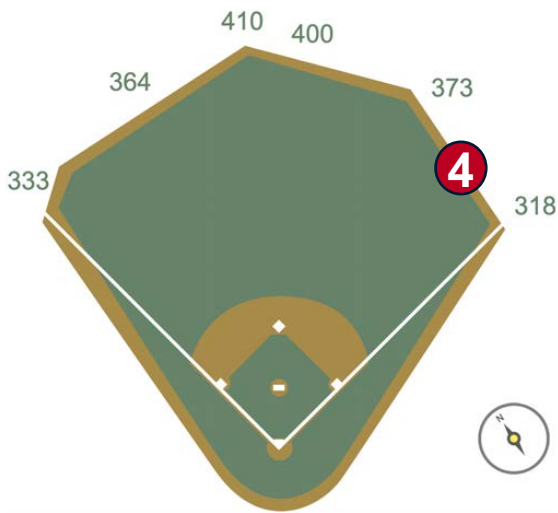

RULE #2: The metal support pipe and pole caps are recessed and behind the outfield wall:

- Ball in flight: **Home Run**
- Bounding Ball: **Out of Play**

Oriole Park at Camden Yards Ground Rules

RULE #3: Batted ball in flight striking grounds crew shed roof in right field and rebounding onto the playing field: **Home Run**

Oriole Park at Camden Yards Ground Rules

RULE #4: Batted ball in flight striking on top of the out-of-town scoreboard in right field, the top of the wall between the out-of-town scoreboard and the right field foul line, or the railing above this area: **Home Run**

| Oriole Park at Camden Yards Ground Rules

RULE #5: A ball striking the facing of the out-of-town scoreboard in right field, including the top corner, and rebounding onto the playing field: **In Play**