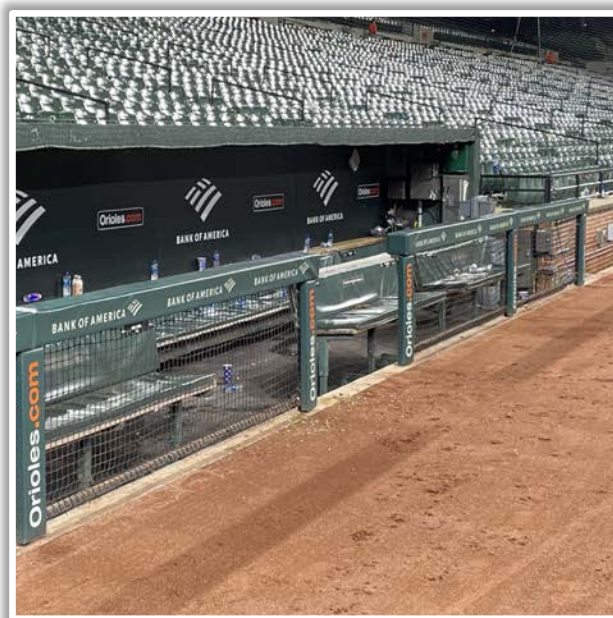

Oriole Park at Camden Yards

2023 Ground Rules

Date: March 30, 2023

Oriole Park at Camden Yards Ground Rules

RULE #1: Ball striking surfaces, pillars, or facings surrounding dugouts:
Out of Play

Oriole Park at Camden Yards Ground Rules

RULE #2: The metal support pipe and pole caps are recessed and behind the outfield wall:

- Ball in flight: **Home Run**
- Bounding Ball: **Out of Play**

Oriole Park at Camden Yards Ground Rules

RULE #3: Batted ball in flight striking grounds crew shed roof in right field and rebounding onto the playing field: **Home Run**

Oriole Park at Camden Yards Ground Rules

RULE #4: Batted ball in flight striking on top of the out-of-town scoreboard in right field, the top of the wall between the out-of-town scoreboard and the right field foul line, or the railing above this area: **Home Run**