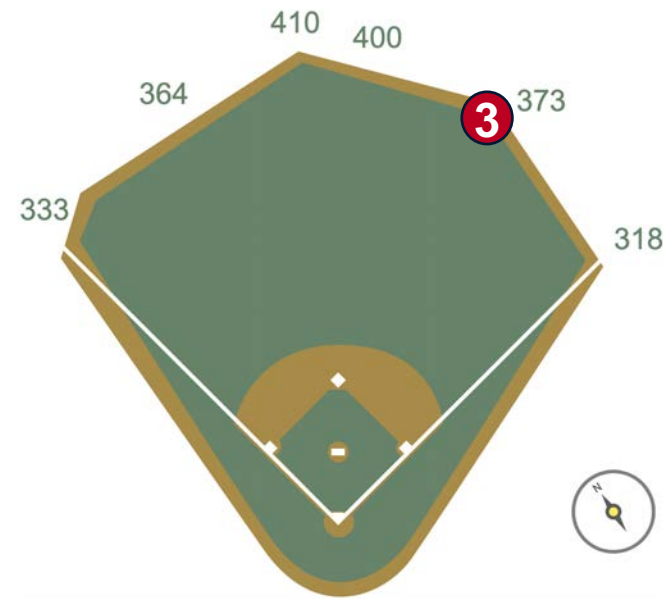

Oriole Park at Camden Yards

2023 Ground Rules

Date: March 30, 2023

Oriole Park at Camden Yards Ground Rules

RULE #1: Ball striking surfaces, pillars, or facings surrounding dugouts:
Out of Play

Oriole Park at Camden Yards Ground Rules

RULE #2: The metal support pipe and pole caps are recessed and behind the outfield wall:

- Ball in flight: **Home Run**
- Bounding Ball: **Out of Play**

Oriole Park at Camden Yards Ground Rules

RULE #3: Batted ball in flight striking grounds crew shed roof in right field and rebounding onto the playing field: **Home Run**

Oriole Park at Camden Yards Ground Rules

RULE #4: Batted ball in flight striking on top of the out-of-town scoreboard in right field, the top of the wall between the out-of-town scoreboard and the right field foul line, or the railing above this area: **Home Run**

| Oriole Park at Camden Yards Ground Rules

RULE #5: A ball striking the facing of the out-of-town scoreboard in right field, including the top corner, and rebounding onto the playing field: **In Play**