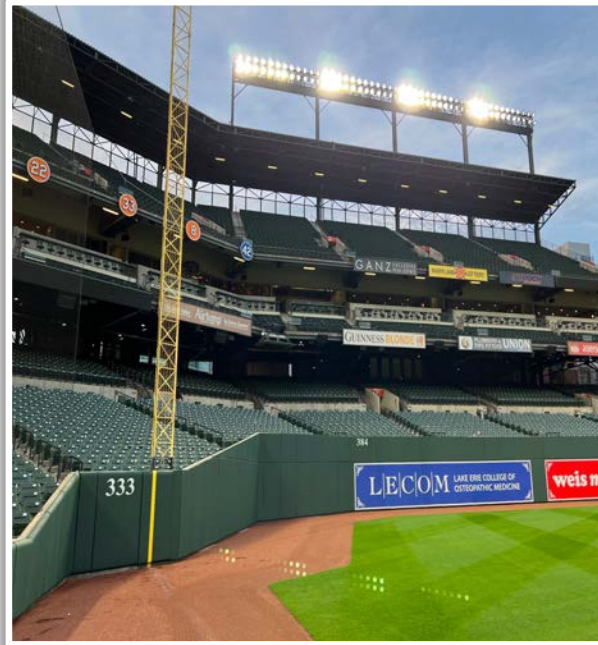

Oriole Park at Camden Yards Ground Rules

3B Dugout Photos:

Oriole Park at Camden Yards Ground Rules

3B Camera Well Photos:

Oriole Park at Camden Yards Ground Rules

LF Extended Fan Safety Netting Photos:

Oriole Park at Camden Yards Ground Rules

LF Foul Pole Photos:

Oriole Park at Camden Yards Ground Rules

LF Wall Photos:

Oriole Park at Camden Yards Ground Rules

LF Wall Photos (Cont.):

Oriole Park at Camden Yards Ground Rules

CF Wall Photos:

Oriole Park at Camden Yards Ground Rules