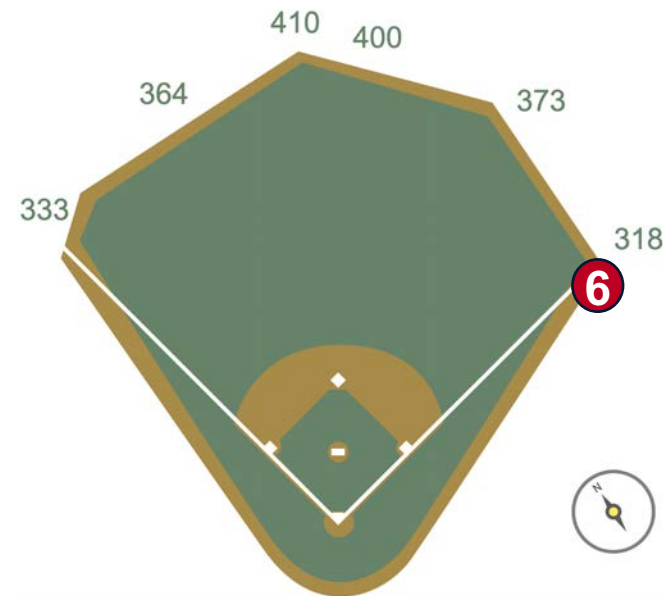

| Oriole Park at Camden Yards Ground Rules

RULE #6: Fair bounding ball striking railing above cement wall down right field line in foul territory: **In Play**