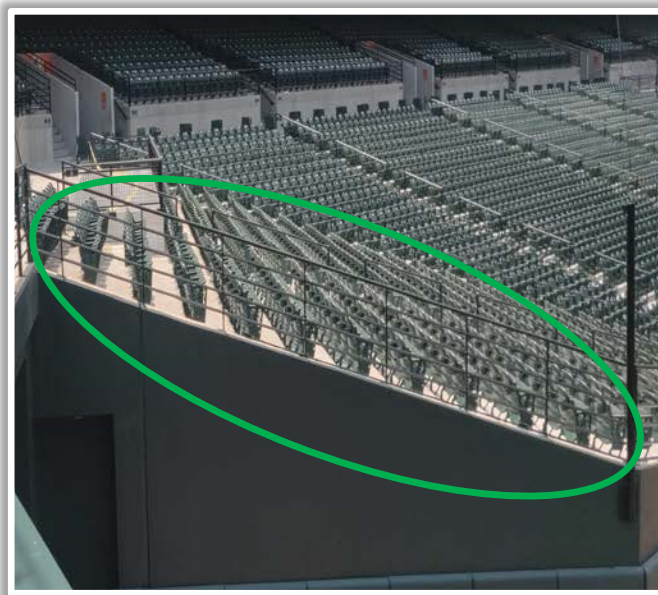

RULE #2: The metal support pipe and pole caps are recessed and behind the outfield wall:

- Ball in flight: **Home Run**
- Bounding Ball: **Out of Play**

Oriole Park at Camden Yards Ground Rules

RULE #3: Batted ball in flight striking grounds crew shed roof in right field and rebounding onto the playing field: **Home Run**

Oriole Park at Camden Yards Ground Rules

RULE #4: Batted ball in flight striking on top of the out-of-town scoreboard in right field, the top of the wall between the out-of-town scoreboard and the right field foul line, or the railing above this area: **Home Run**

| Oriole Park at Camden Yards Ground Rules

RULE #5: A ball striking the facing of the out-of-town scoreboard in right field, including the top corner, and rebounding onto the playing field: **In Play**

| Oriole Park at Camden Yards Ground Rules

RULE #6: Fair bounding ball striking railing above cement wall down right field line in foul territory: **In Play**

Oriole Park at Camden Yards Ground Rules

Backstop Photos: