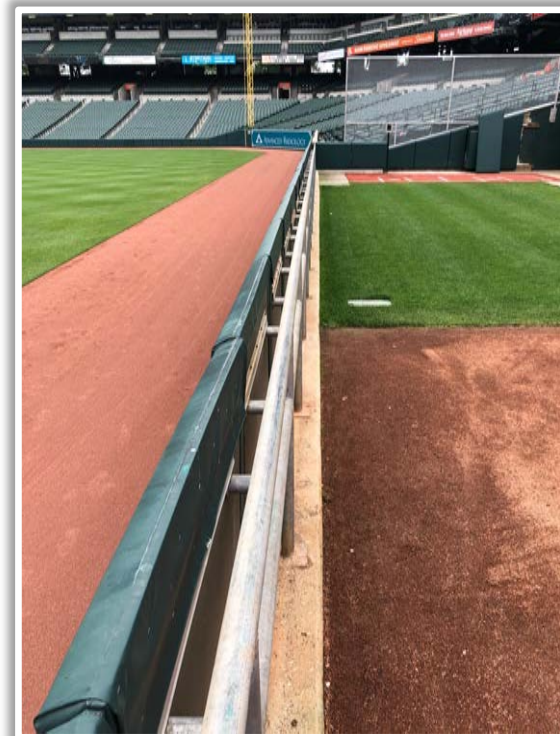

RULE #2: The metal support pipe and pole caps are recessed and behind the outfield wall:

- Ball in flight: **Home Run**
- Bounding Ball: **Out of Play**

Oriole Park at Camden Yards Ground Rules

RULE #3: Batted ball in flight striking grounds crew shed roof in right field and rebounding onto the playing field: **Home Run**

| Oriole Park at Camden Yards Ground Rules

RULE #6: Fair bounding ball striking railing above cement wall down right field line in foul territory: **In Play**

Oriole Park at Camden Yards Ground Rules

Backstop Photos:

Oriole Park at Camden Yards Ground Rules

3B Dugout Photos:

Oriole Park at Camden Yards Ground Rules

3B Camera Well Photos:

Oriole Park at Camden Yards Ground Rules

LF Extended Fan Safety Netting Photos:

Oriole Park at Camden Yards Ground Rules

LF Foul Pole Photos:

Oriole Park at Camden Yards Ground Rules

LF Wall Photos:

Oriole Park at Camden Yards Ground Rules

LF Wall Photos (Cont.):

Oriole Park at Camden Yards Ground Rules

CF Wall Photos:

Oriole Park at Camden Yards Ground Rules