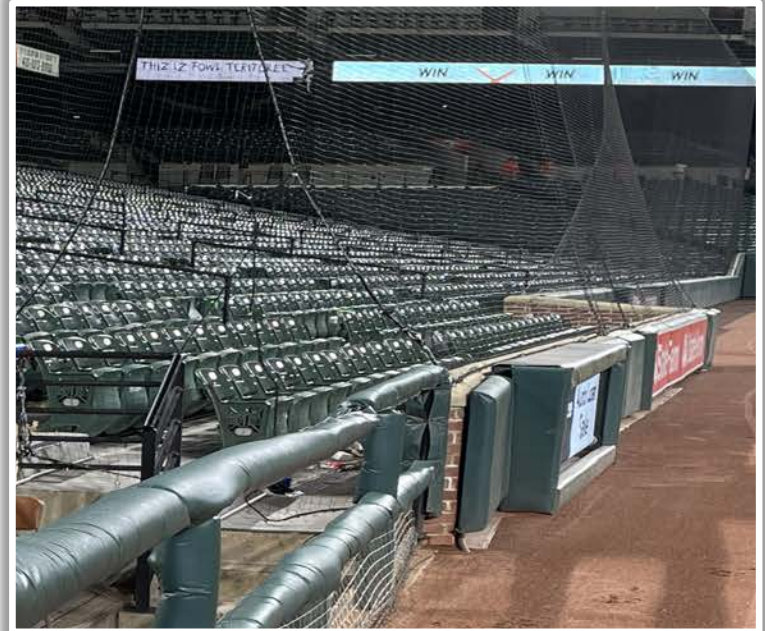

RULE #2: The metal support pipe and pole caps are recessed and behind the outfield wall:

- Ball in flight: **Home Run**
- Bounding Ball: **Out of Play**

Oriole Park at Camden Yards Ground Rules

RULE #3: Batted ball in flight striking grounds crew shed roof in right field and rebounding onto the playing field: **Home Run**

| Oriole Park at Camden Yards Ground Rules

RULE #6: Fair bounding ball striking railing above cement wall down right field line in foul territory: **In Play**

Oriole Park at Camden Yards Ground Rules

Backstop Photos:

Oriole Park at Camden Yards Ground Rules

3B Dugout Photos:

Oriole Park at Camden Yards Ground Rules

3B Camera Well Photos:

Oriole Park at Camden Yards Ground Rules

LF Extended Fan Safety Netting Photos:

Oriole Park at Camden Yards Ground Rules