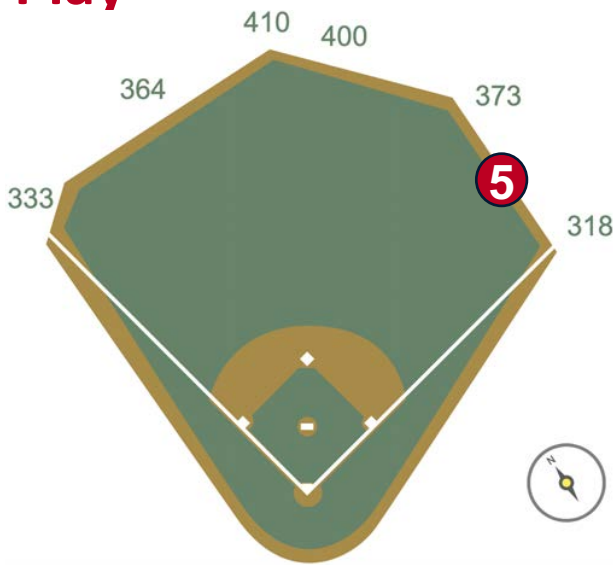

RULE #2: The metal support pipe and pole caps are recessed and behind the outfield wall:

- Ball in flight: **Home Run**
- Bounding Ball: **Out of Play**

Oriole Park at Camden Yards Ground Rules

RULE #3: Batted ball in flight striking grounds crew shed roof in right field and rebounding onto the playing field: **Home Run**

Oriole Park at Camden Yards Ground Rules

RULE #4: Batted ball in flight striking on top of the out-of-town scoreboard in right field, the top of the wall between the out-of-town scoreboard and the right field foul line, or the railing above this area: **Home Run**

| Oriole Park at Camden Yards Ground Rules

RULE #5: A ball striking the facing of the out-of-town scoreboard in right field, including the top corner, and rebounding onto the playing field: **In Play**