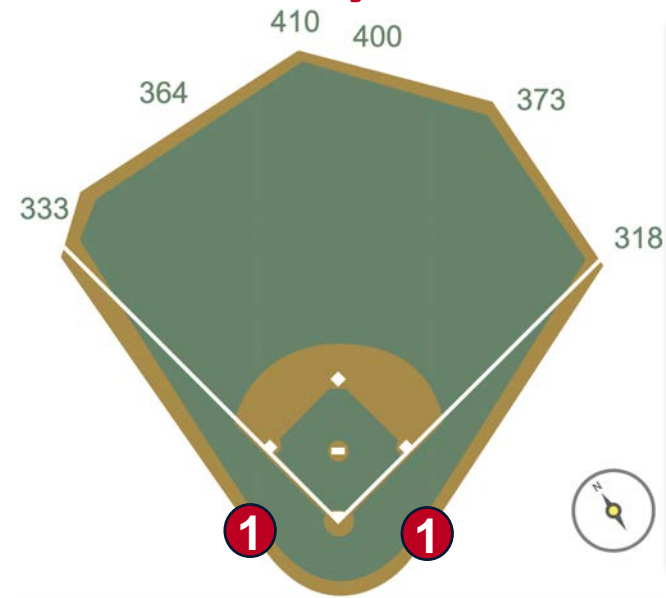

Oriole Park at Camden Yards

2023 Ground Rules

Date: March 30, 2023

Oriole Park at Camden Yards Ground Rules

RULE #1: Ball striking surfaces, pillars, or facings surrounding dugouts:
Out of Play

Oriole Park at Camden Yards Ground Rules

RULE #2: The metal support pipe and pole caps are recessed and behind the outfield wall:

- Ball in flight: **Home Run**
- Bounding Ball: **Out of Play**

Oriole Park at Camden Yards Ground Rules

RULE #3: Batted ball in flight striking grounds crew shed roof in right field and rebounding onto the playing field: **Home Run**

Oriole Park at Camden Yards Ground Rules

RULE #4: Batted ball in flight striking on top of the out-of-town scoreboard in right field, the top of the wall between the out-of-town scoreboard and the right field foul line, or the railing above this area: **Home Run**

| Oriole Park at Camden Yards Ground Rules

RULE #5: A ball striking the facing of the out-of-town scoreboard in right field, including the top corner, and rebounding onto the playing field: **In Play**