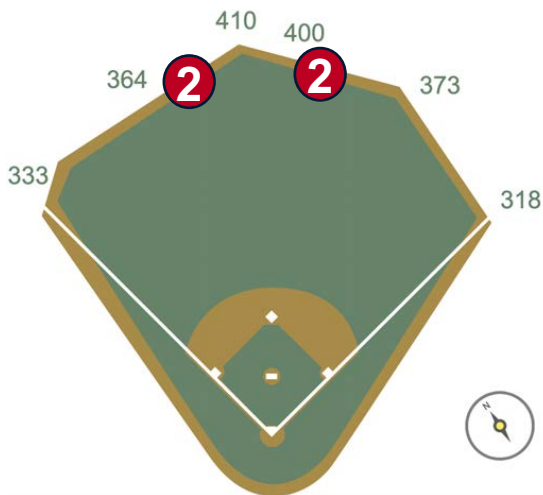

Oriole Park at Camden Yards

2023 Ground Rules

Date: March 30, 2023

Oriole Park at Camden Yards Ground Rules

RULE #1: Ball striking surfaces, pillars, or facings surrounding dugouts:
Out of Play

Oriole Park at Camden Yards Ground Rules

RULE #2: The metal support pipe and pole caps are recessed and behind the outfield wall:

- Ball in flight: **Home Run**
- Bounding Ball: **Out of Play**

Oriole Park at Camden Yards Ground Rules

RULE #3: Batted ball in flight striking grounds crew shed roof in right field and rebounding onto the playing field: **Home Run**

Oriole Park at Camden Yards Ground Rules

RULE #4: Batted ball in flight striking on top of the out-of-town scoreboard in right field, the top of the wall between the out-of-town scoreboard and the right field foul line, or the railing above this area: **Home Run**

| Oriole Park at Camden Yards Ground Rules

RULE #5: A ball striking the facing of the out-of-town scoreboard in right field, including the top corner, and rebounding onto the playing field: **In Play**