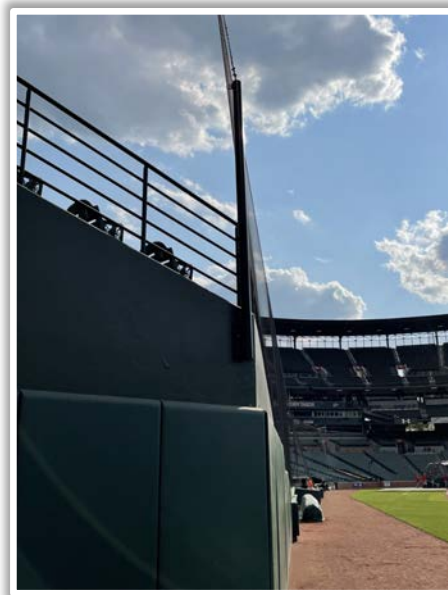

| Oriole Park at Camden Yards Ground Rules

RULE #6: Fair bounding ball striking railing above cement wall down right field line in foul territory: **In Play**