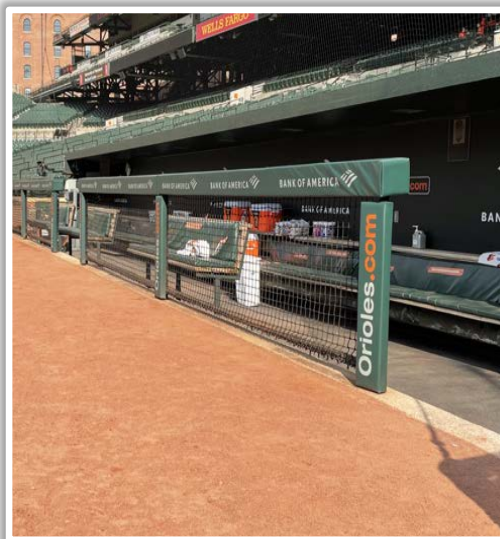

Oriole Park at Camden Yards Ground Rules

RULE #1: Ball striking surfaces, pillars, or facings surrounding dugouts:
Out of Play