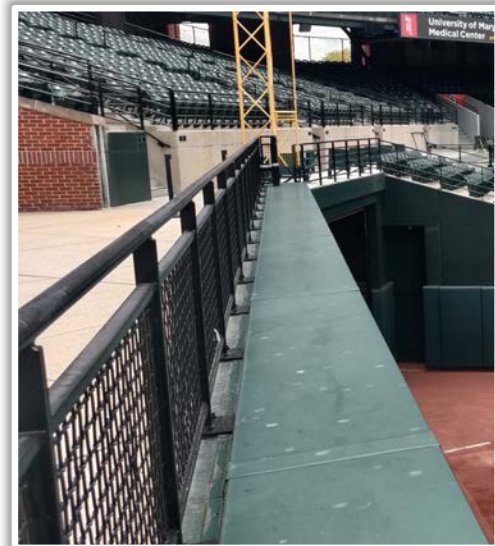

RULE #2: The metal support pipe and pole caps are recessed and behind the outfield wall:

- Ball in flight: **Home Run**
- Bounding Ball: **Out of Play**

Oriole Park at Camden Yards Ground Rules

RULE #3: Batted ball in flight striking grounds crew shed roof in right field and rebounding onto the playing field: **Home Run**

Oriole Park at Camden Yards Ground Rules

RULE #4: Batted ball in flight striking on top of the out-of-town scoreboard in right field, the top of the wall between the out-of-town scoreboard and the right field foul line, or the railing above this area: **Home Run**

| Oriole Park at Camden Yards Ground Rules

RULE #5: A ball striking the facing of the out-of-town scoreboard in right field, including the top corner, and rebounding onto the playing field: **In Play**

| Oriole Park at Camden Yards Ground Rules

RULE #6: Fair bounding ball striking railing above cement wall down right field line in foul territory: **In Play**

Oriole Park at Camden Yards Ground Rules

Backstop Photos: