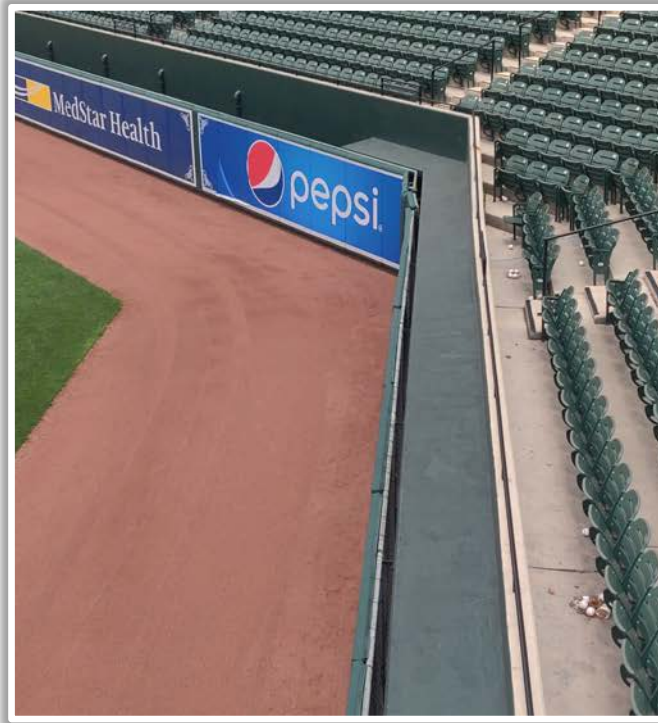

Oriole Park at Camden Yards Ground Rules

3B Dugout Photos:

Oriole Park at Camden Yards Ground Rules

3B Camera Well Photos:

Oriole Park at Camden Yards Ground Rules

LF Extended Fan Safety Netting Photos:

Oriole Park at Camden Yards Ground Rules

LF Foul Pole Photos:

Oriole Park at Camden Yards Ground Rules

LF Wall Photos:

Oriole Park at Camden Yards Ground Rules

LF Wall Photos (Cont.):

Oriole Park at Camden Yards Ground Rules

CF Wall Photos:

Oriole Park at Camden Yards Ground Rules

RF Wall Photos:

| Oriole Park at Camden Yards Ground Rules

RF Corner Photo:

Oriole Park at Camden Yards Ground Rules

RF Foul Territory Photos:

Oriole Park at Camden Yards Ground Rules

Tarp Photos:

Oriole Park at Camden Yards Ground Rules