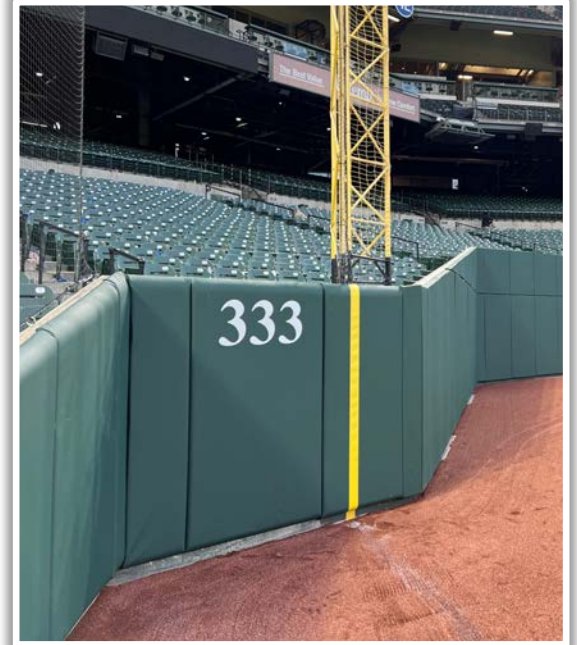

| Oriole Park at Camden Yards Ground Rules

RULE #6: Fair bounding ball striking railing above cement wall down right field line in foul territory: **In Play**

Oriole Park at Camden Yards Ground Rules

Backstop Photos:

Oriole Park at Camden Yards Ground Rules

3B Dugout Photos:

Oriole Park at Camden Yards Ground Rules

3B Camera Well Photos:

Oriole Park at Camden Yards Ground Rules

LF Extended Fan Safety Netting Photos:

Oriole Park at Camden Yards Ground Rules

LF Foul Pole Photos:

Oriole Park at Camden Yards Ground Rules

LF Wall Photos:

Oriole Park at Camden Yards Ground Rules

LF Wall Photos (Cont.):

Oriole Park at Camden Yards Ground Rules

CF Wall Photos:

Oriole Park at Camden Yards Ground Rules