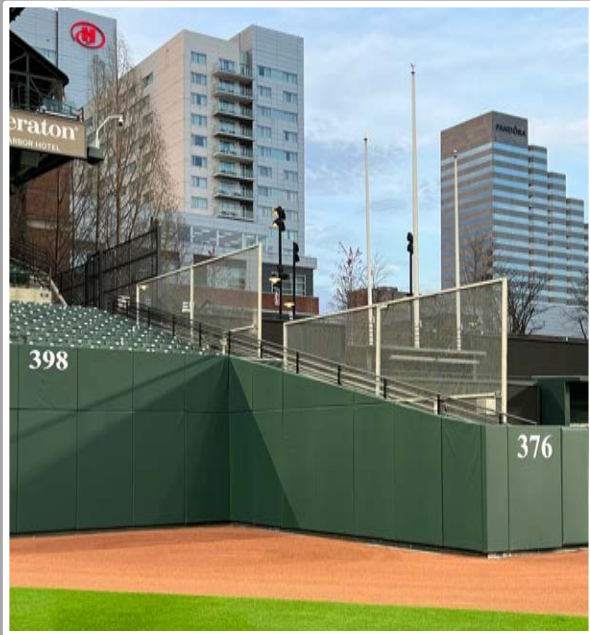

Oriole Park at Camden Yards Ground Rules

3B Dugout Photos:

Oriole Park at Camden Yards Ground Rules

3B Camera Well Photos:

Oriole Park at Camden Yards Ground Rules

LF Extended Fan Safety Netting Photos:

Oriole Park at Camden Yards Ground Rules

LF Foul Pole Photos:

Oriole Park at Camden Yards Ground Rules

LF Wall Photos:

Oriole Park at Camden Yards Ground Rules

LF Wall Photos (Cont.):

Oriole Park at Camden Yards Ground Rules

CF Wall Photos:

Oriole Park at Camden Yards Ground Rules

RF Wall Photos:

| Oriole Park at Camden Yards Ground Rules

RF Corner Photo:

Oriole Park at Camden Yards Ground Rules

RF Foul Territory Photos:

Oriole Park at Camden Yards Ground Rules

Tarp Photos:

Oriole Park at Camden Yards Ground Rules