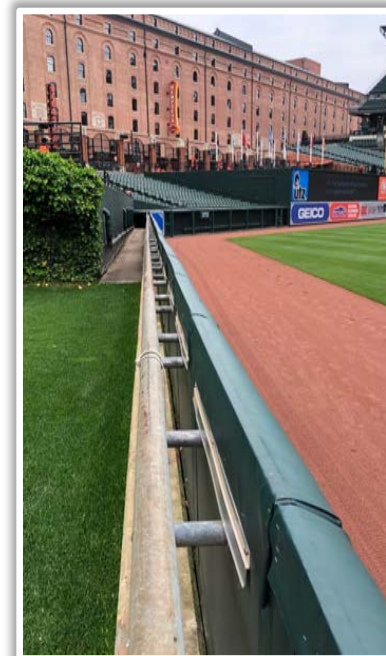

Oriole Park at Camden Yards

2023 Ground Rules

Date: March 30, 2023

Oriole Park at Camden Yards Ground Rules

RULE #1: Ball striking surfaces, pillars, or facings surrounding dugouts:
Out of Play

Oriole Park at Camden Yards Ground Rules

RULE #2: The metal support pipe and pole caps are recessed and behind the outfield wall:

- Ball in flight: **Home Run**
- Bounding Ball: **Out of Play**

Oriole Park at Camden Yards Ground Rules

RULE #3: Batted ball in flight striking grounds crew shed roof in right field and rebounding onto the playing field: **Home Run**

Oriole Park at Camden Yards Ground Rules

RULE #4: Batted ball in flight striking on top of the out-of-town scoreboard in right field, the top of the wall between the out-of-town scoreboard and the right field foul line, or the railing above this area: **Home Run**