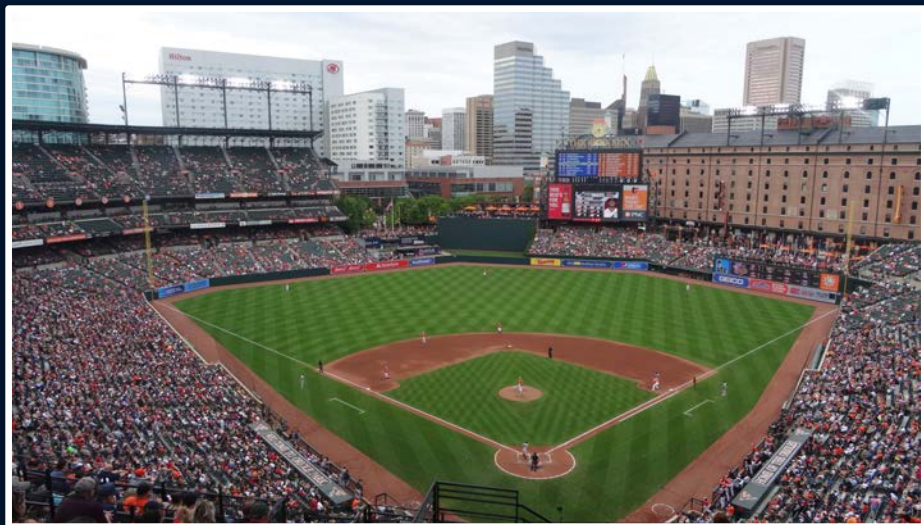

Oriole Park at Camden Yards

2023 Ground Rules

Date: March 30, 2023