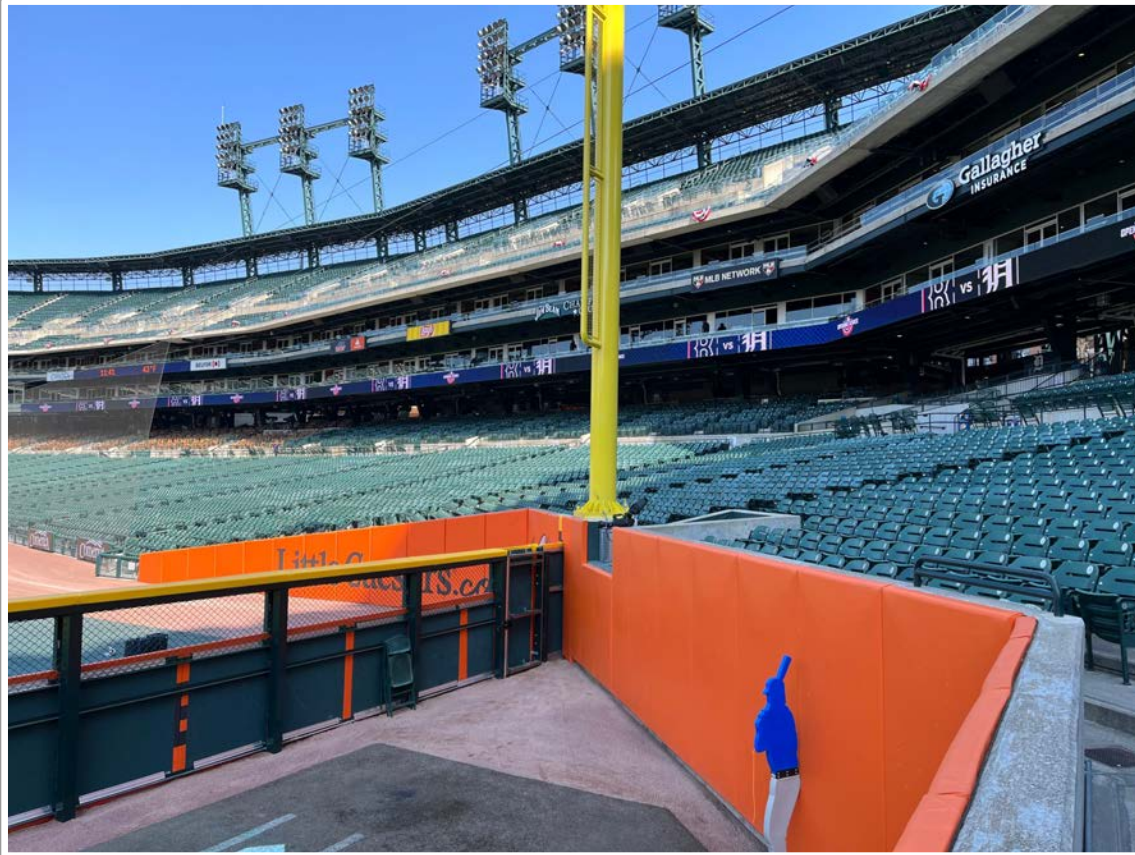

Comerica Park Ground Rules

LF Corner: