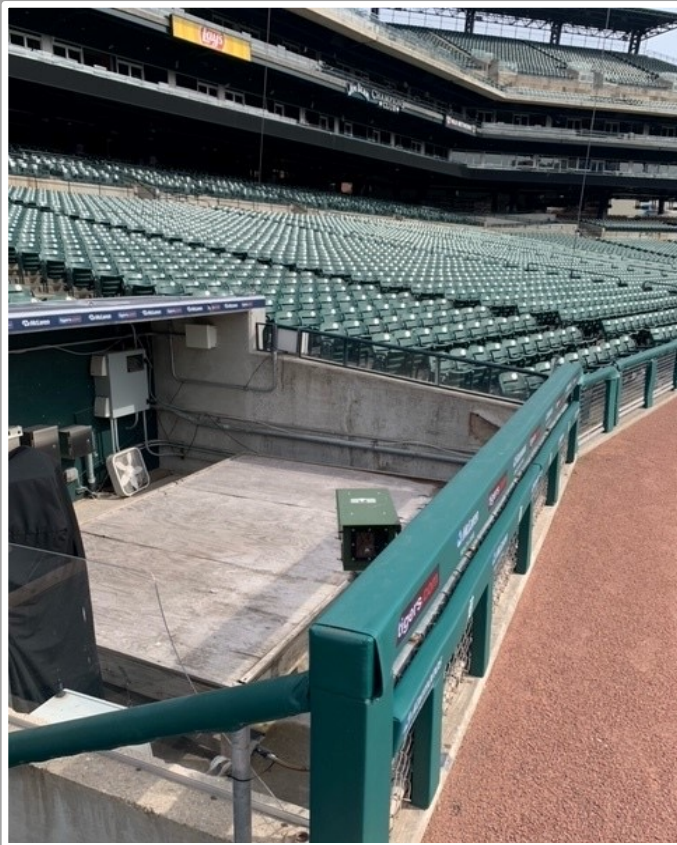

Comerica Park Ground Rules

RULE #7: Batted ball in flight striking beyond the padding, flower bed, or the fan safety railing in right field fair territory: **Home Run**

Comerica Park Ground Rules

RULE #8: A fair bounding ball that hits the flower bed beyond the right field wall: **Two Bases**

| Comerica Park Ground Rules

Backstop Photos:

| Comerica Park Ground Rules

Backstop Photos (Cont.):

Comerica Park Ground Rules

3B Dugout Photos:

Comerica Park Ground Rules

3B Camera Well Photos:

Comerica Park Ground Rules

3B iPad Camera Photos:

3B Pitcher Camera

3B Batter Camera

A ball that strikes the camera behind the netting and enclosed padding is **live and in play** unless it becomes lodged or is otherwise deemed unplayable (i.e. goes completely through the netting).