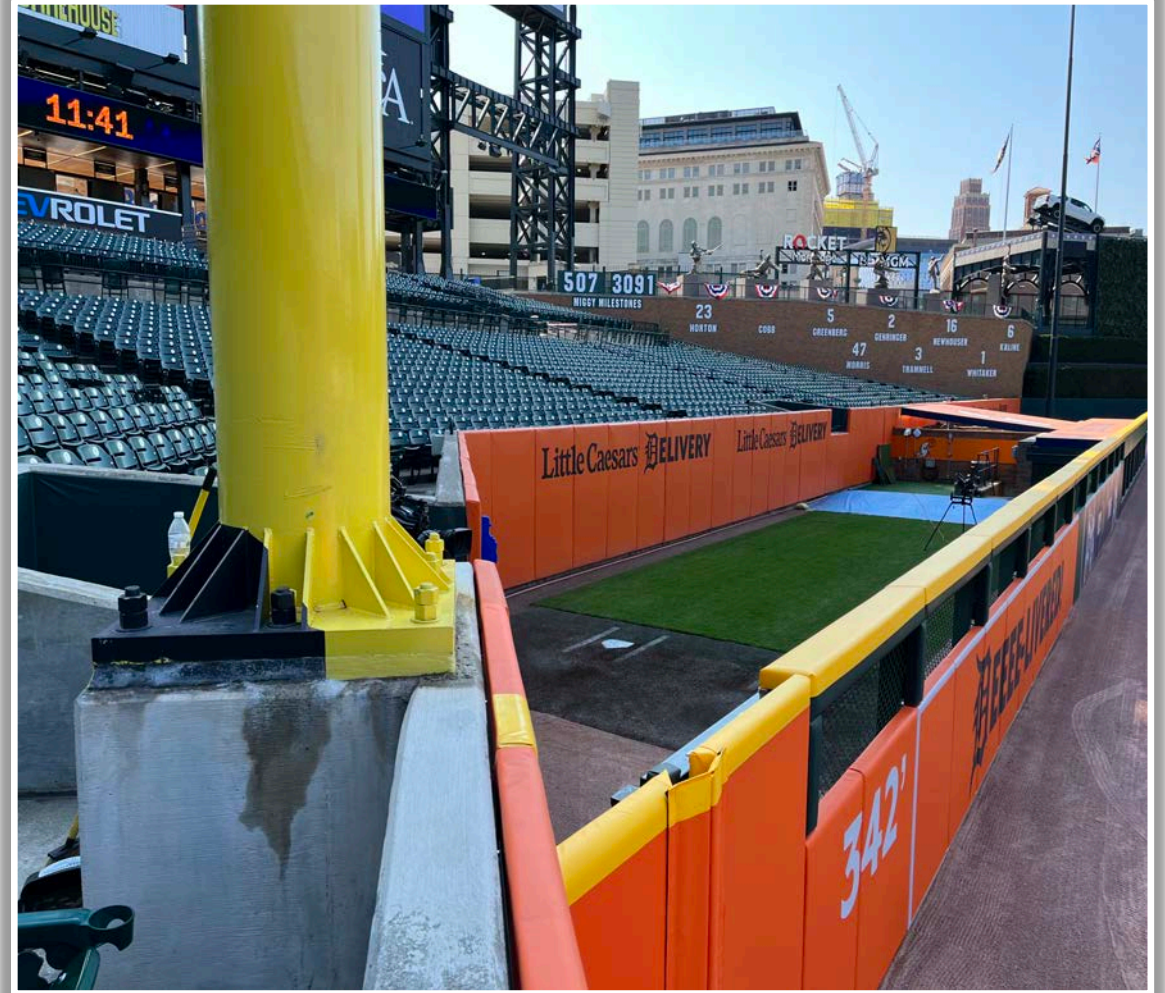

Comerica Park Ground Rules

LF Corner: