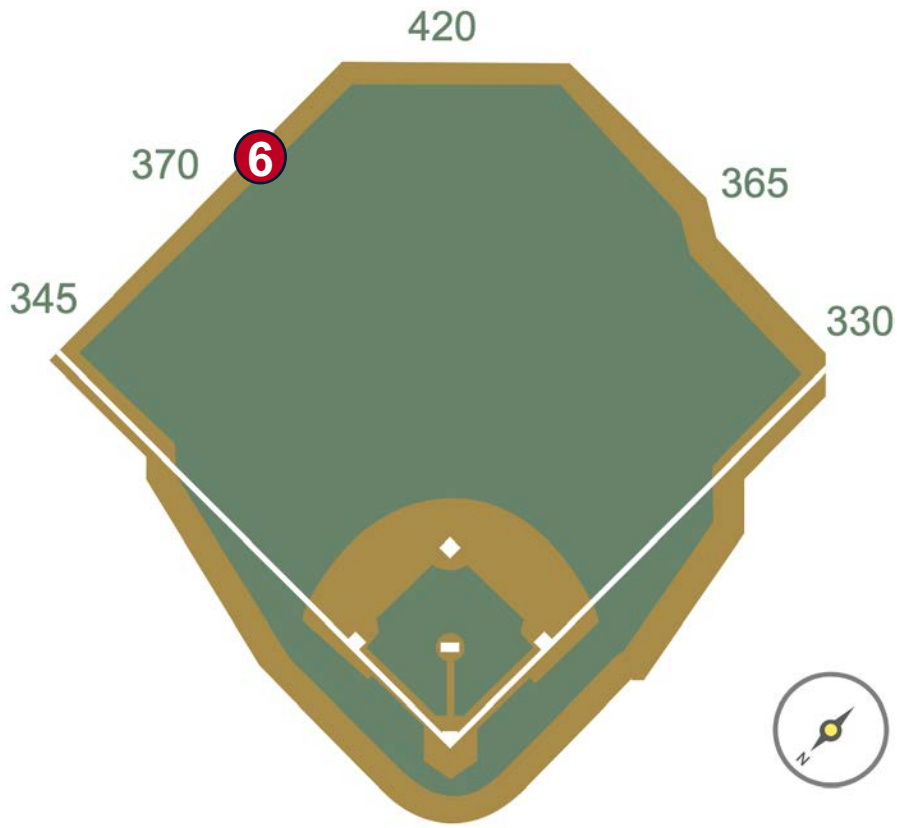

Comerica Park Ground Rules

RULE #2: A fielder is permitted to lean on the front facing of the dugout or reach over the dugout landing area in an attempt to field the ball. If a fielder makes a catch while he is leaning on the front facing of the dugout or reaching over the dugout landing area: **In Play**

Comerica Park Ground Rules

RULE #3: Batted ball *in flight* that touches any part of the black square or yellow line above by the left field foul pole: **Home Run**

Comerica Park Ground Rules

RULE #4: A fair bounding ball that touches any part of the black square or yellow line above by the left field foul pole: **Two Bases**

Comerica Park Ground Rules

RULE #5: A fair bounding ball that hits completely to the left of the black box or yellow line by the left field foul pole: **Alive and In Play**

Comerica Park Ground Rules

RULE #6: Batted ball in flight striking padding below the top of outfield wall and caroming into stands: **Two Bases**

Comerica Park Ground Rules

RULE #7: Batted ball in flight striking beyond the padding, flower bed, or the fan safety railing in right field fair territory: **Home Run**

Comerica Park Ground Rules

RULE #8: A fair bounding ball that hits the flower bed beyond the right field wall: **Two Bases**