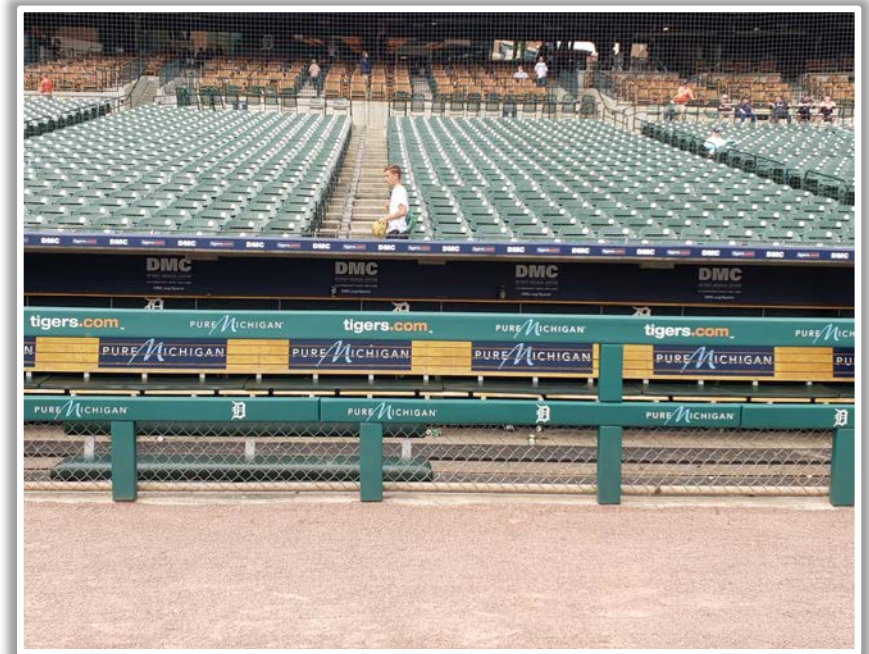

Comerica Park

2023 Ground Rules

Date: April 8, 2023

Comerica Park Ground Rules

RULE #1: Ball striking or resting on the dugout landing area is considered in the dugout: **Out of Play**. If a fielder makes a catch, then steps or falls on the dugout landing area: **Dead Ball with award of one base.**

Comerica Park Ground Rules

RULE #2: A fielder is permitted to lean on the front facing of the dugout or reach over the dugout landing area in an attempt to field the ball. If a fielder makes a catch while he is leaning on the front facing of the dugout or reaching over the dugout landing area: **In Play**

Comerica Park Ground Rules

RULE #3: Batted ball *in flight* that touches any part of the black square or yellow line above by the left field foul pole: **Home Run**

Comerica Park Ground Rules

RULE #4: A fair bounding ball that touches any part of the black square or yellow line above by the left field foul pole: **Two Bases**

Comerica Park Ground Rules

RULE #5: A fair bounding ball that hits completely to the left of the black box or yellow line by the left field foul pole: **Alive and In Play**

Comerica Park Ground Rules

RULE #6: Batted ball in flight striking padding below the top of outfield wall and caroming into stands: **Two Bases**