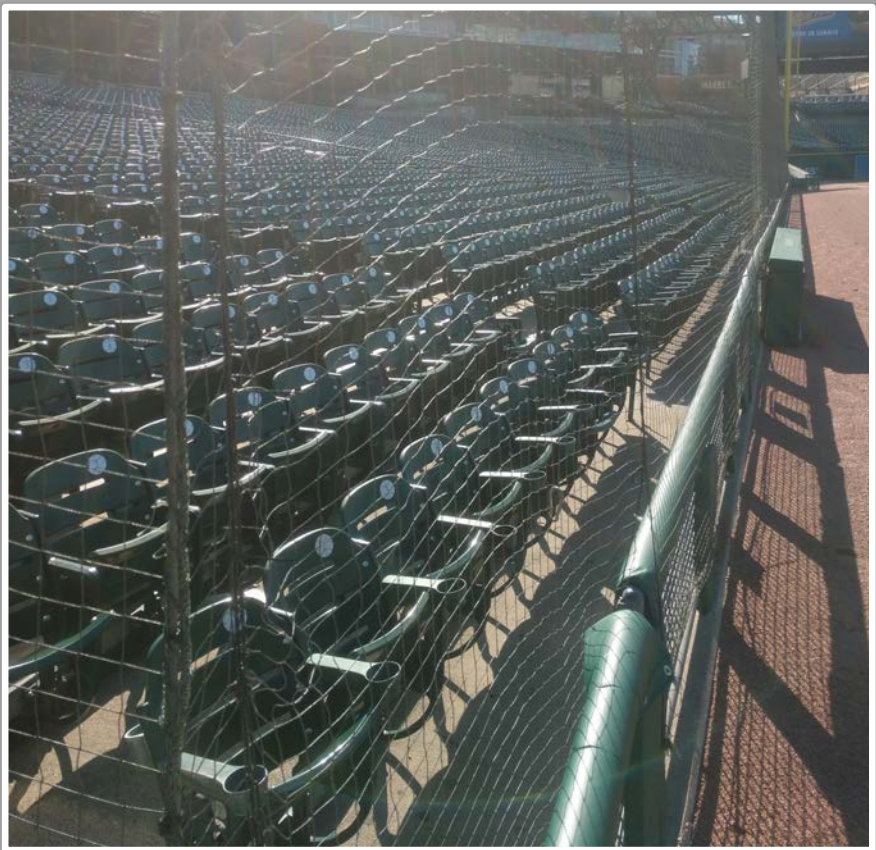

| Comerica Park Ground Rules

LF Fan Safety Netting Photos: