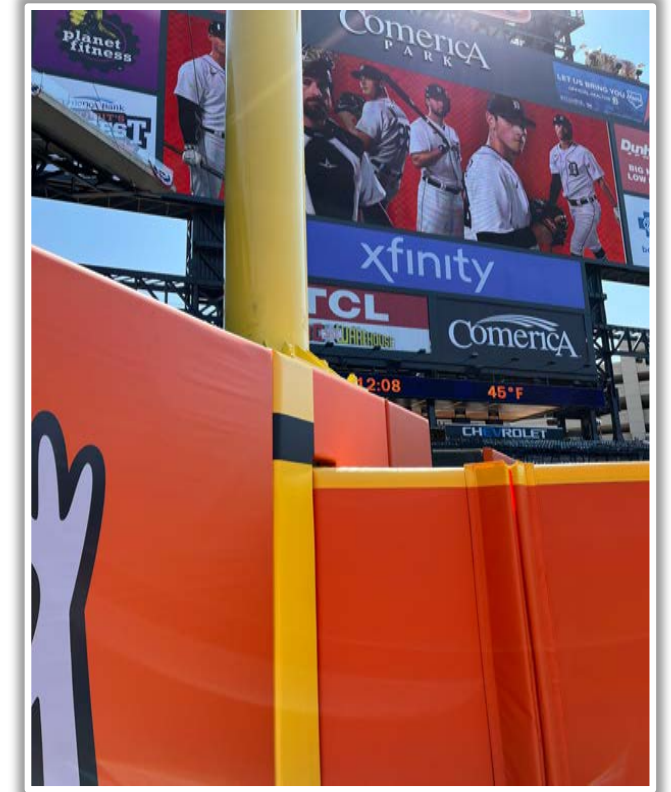

Comerica Park Ground Rules

RULE #3: Batted ball *in flight* that touches any part of the black square or yellow line above by the left field foul pole: **Home Run**

Comerica Park Ground Rules

RULE #4: A fair bounding ball that touches any part of the black square or yellow line above by the left field foul pole: **Two Bases**

Comerica Park Ground Rules

RULE #5: A fair bounding ball that hits completely to the left of the black box or yellow line by the left field foul pole: **Alive and In Play**

Comerica Park Ground Rules

RULE #6: Batted ball in flight striking padding below the top of outfield wall and caroming into stands: **Two Bases**