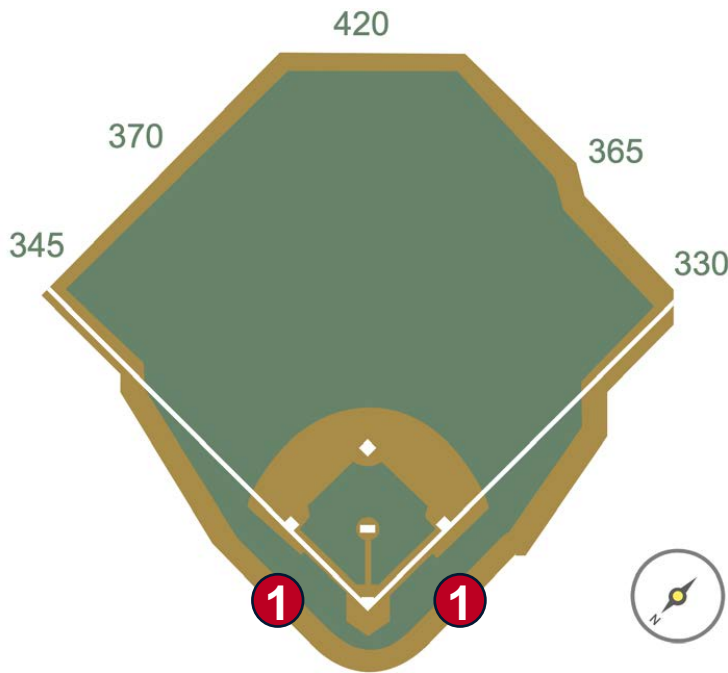

Comerica Park

2023 Ground Rules

Date: April 8, 2023

Comerica Park Ground Rules

RULE #1: Ball striking or resting on the dugout landing area is considered in the dugout: **Out of Play**. If a fielder makes a catch, then steps or falls on the dugout landing area: **Dead Ball with award of one base.**

Comerica Park Ground Rules

RULE #2: A fielder is permitted to lean on the front facing of the dugout or reach over the dugout landing area in an attempt to field the ball. If a fielder makes a catch while he is leaning on the front facing of the dugout or reaching over the dugout landing area: **In Play**

Comerica Park Ground Rules

RULE #3: Batted ball *in flight* that touches any part of the black square or yellow line above by the left field foul pole: **Home Run**

Comerica Park Ground Rules

RULE #4: A fair bounding ball that touches any part of the black square or yellow line above by the left field foul pole: **Two Bases**

Comerica Park Ground Rules

RULE #5: A fair bounding ball that hits completely to the left of the black box or yellow line by the left field foul pole: **Alive and In Play**

Comerica Park Ground Rules

RULE #6: Batted ball in flight striking padding below the top of outfield wall and caroming into stands: **Two Bases**