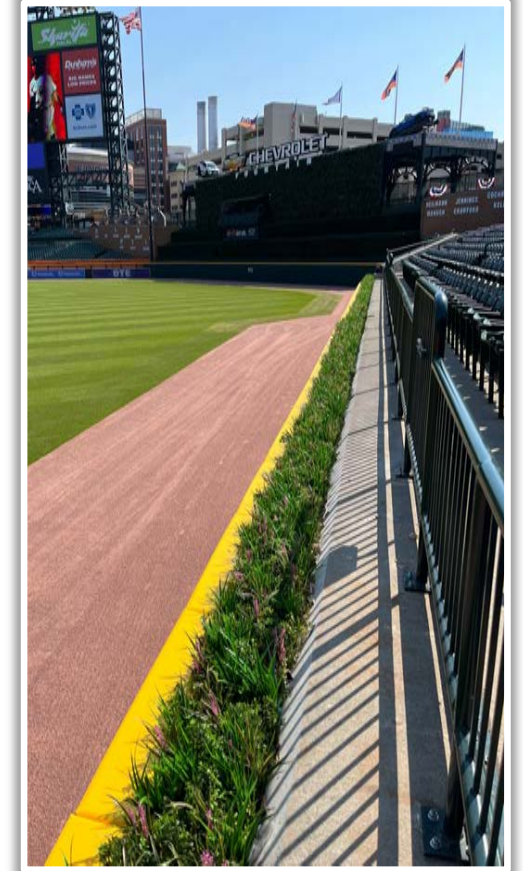

Comerica Park Ground Rules

RULE #2: A fielder is permitted to lean on the front facing of the dugout or reach over the dugout landing area in an attempt to field the ball. If a fielder makes a catch while he is leaning on the front facing of the dugout or reaching over the dugout landing area: **In Play**

Comerica Park Ground Rules

RULE #3: Batted ball *in flight* that touches any part of the black square or yellow line above by the left field foul pole: **Home Run**

Comerica Park Ground Rules

RULE #4: A fair bounding ball that touches any part of the black square or yellow line above by the left field foul pole: **Two Bases**

Comerica Park Ground Rules

RULE #5: A fair bounding ball that hits completely to the left of the black box or yellow line by the left field foul pole: **Alive and In Play**

Comerica Park Ground Rules

RULE #6: Batted ball in flight striking padding below the top of outfield wall and caroming into stands: **Two Bases**

Comerica Park Ground Rules

RULE #7: Batted ball in flight striking beyond the padding, flower bed, or the fan safety railing in right field fair territory: **Home Run**

Comerica Park Ground Rules

RULE #8: A fair bounding ball that hits the flower bed beyond the right field wall: **Two Bases**