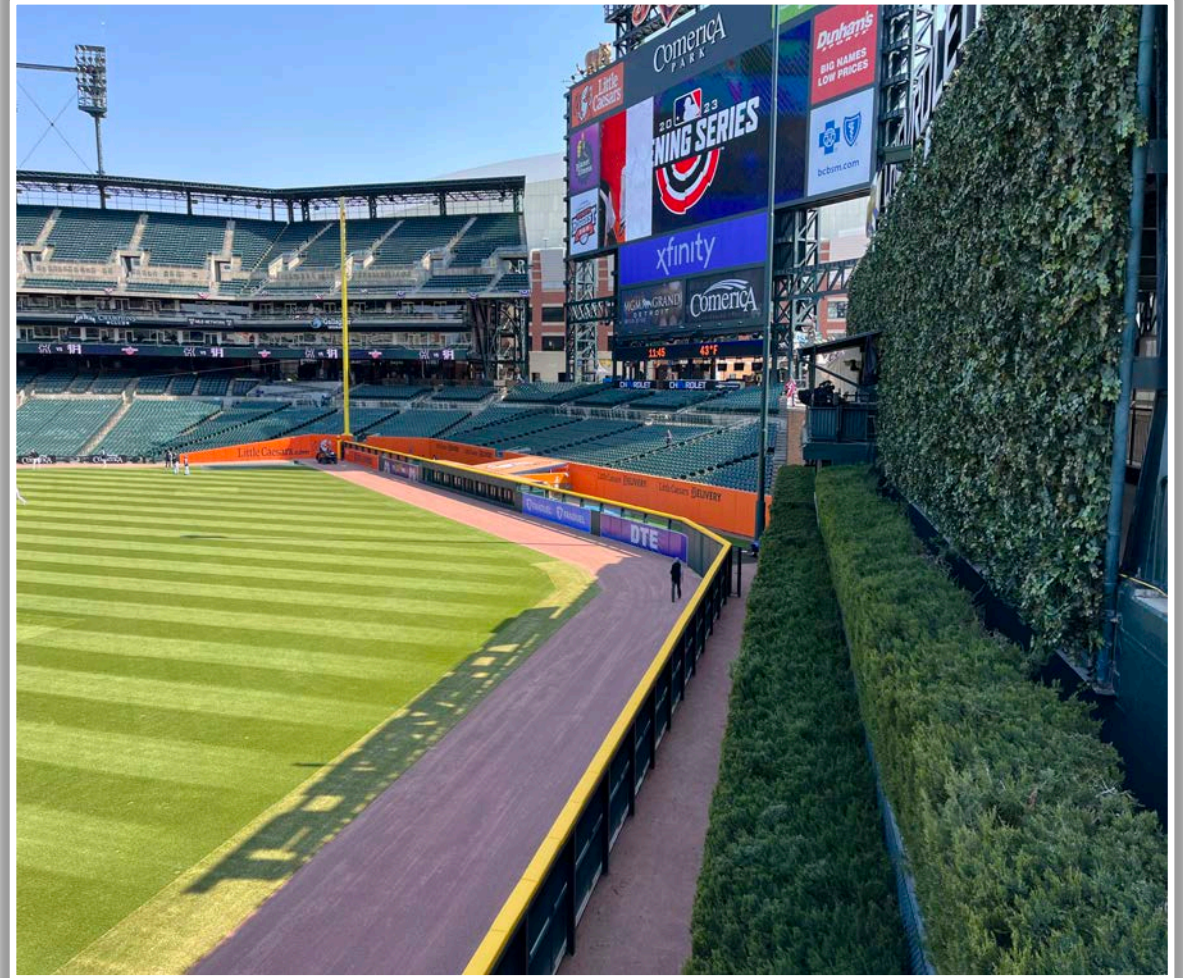

Comerica Park Ground Rules

CF Wall Photos: