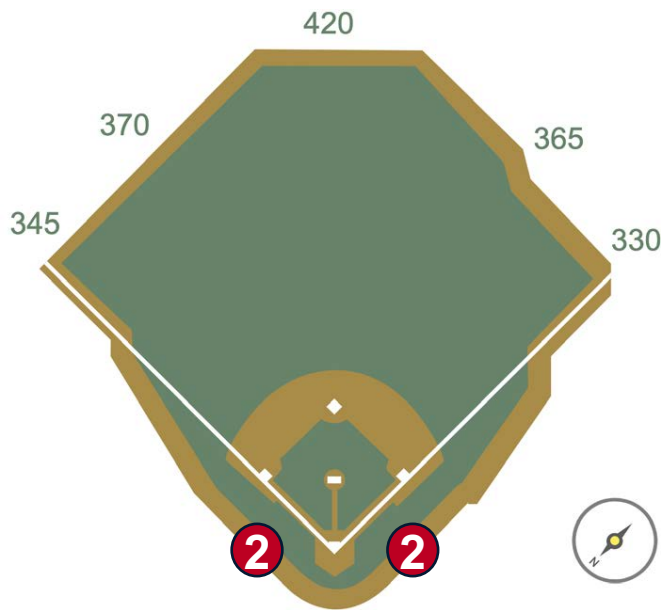

Comerica Park

2023 Ground Rules

Date: April 8, 2023

Comerica Park Ground Rules

RULE #1: Ball striking or resting on the dugout landing area is considered in the dugout: **Out of Play**. If a fielder makes a catch, then steps or falls on the dugout landing area: **Dead Ball with award of one base.**

Comerica Park Ground Rules

RULE #2: A fielder is permitted to lean on the front facing of the dugout or reach over the dugout landing area in an attempt to field the ball. If a fielder makes a catch while he is leaning on the front facing of the dugout or reaching over the dugout landing area: **In Play**

Comerica Park Ground Rules

RULE #3: Batted ball *in flight* that touches any part of the black square or yellow line above by the left field foul pole: **Home Run**

Comerica Park Ground Rules

RULE #4: A fair bounding ball that touches any part of the black square or yellow line above by the left field foul pole: **Two Bases**

Comerica Park Ground Rules

RULE #5: A fair bounding ball that hits completely to the left of the black box or yellow line by the left field foul pole: **Alive and In Play**

Comerica Park Ground Rules

RULE #6: Batted ball in flight striking padding below the top of outfield wall and caroming into stands: **Two Bases**