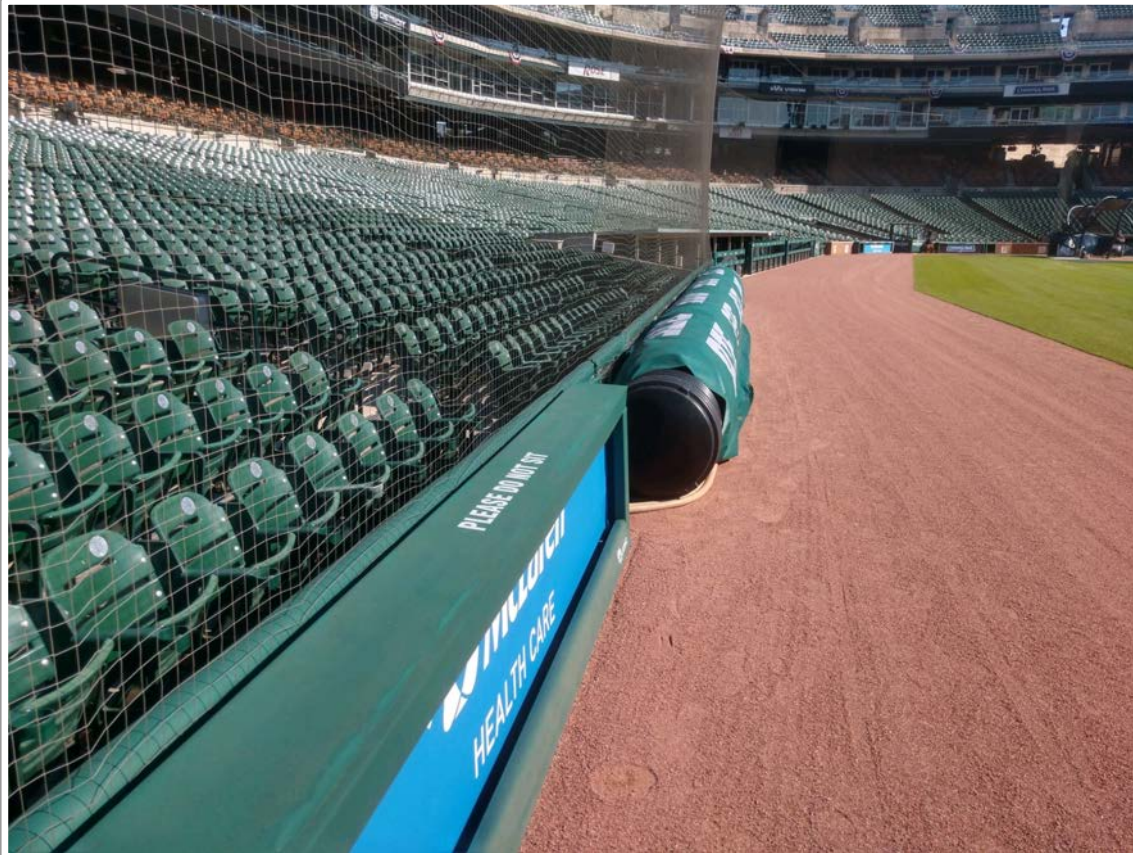

Comerica Park Ground Rules

Tarp and RF Extended Fan Safety Netting Photos: