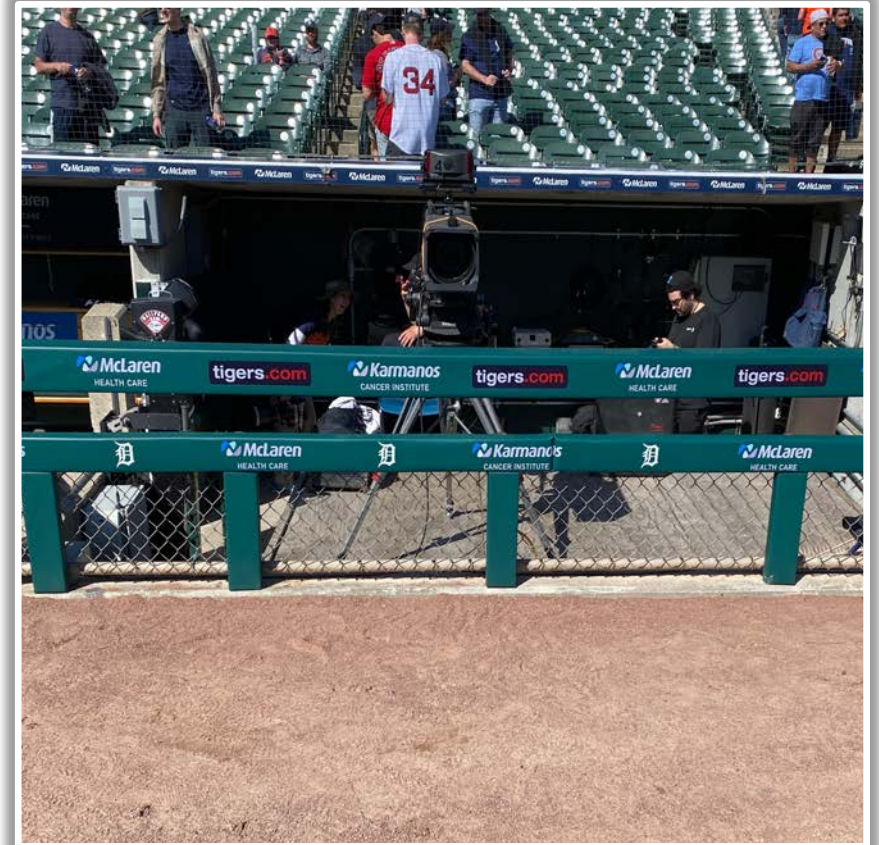

Comerica Park Ground Rules

RULE #5: A fair bounding ball that hits completely to the left of the black box or yellow line by the left field foul pole: **Alive and In Play**

Comerica Park Ground Rules

RULE #6: Batted ball in flight striking padding below the top of outfield wall and caroming into stands: **Two Bases**

Comerica Park Ground Rules

RULE #7: Batted ball in flight striking beyond the padding, flower bed, or the fan safety railing in right field fair territory: **Home Run**

Comerica Park Ground Rules

RULE #8: A fair bounding ball that hits the flower bed beyond the right field wall: **Two Bases**

| Comerica Park Ground Rules

Backstop Photos:

| Comerica Park Ground Rules

Backstop Photos (Cont.):

Comerica Park Ground Rules

3B Dugout Photos:

Comerica Park Ground Rules

3B Camera Well Photos:

Comerica Park Ground Rules

3B iPad Camera Photos:

3B Pitcher Camera

3B Batter Camera

A ball that strikes the camera behind the netting and enclosed padding is **live and in play** unless it becomes lodged or is otherwise deemed unplayable (i.e. goes completely through the netting).