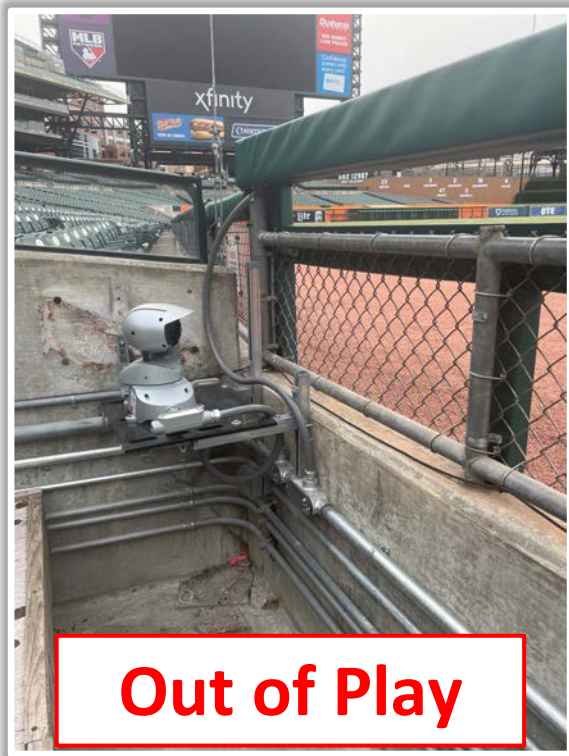

Comerica Park Ground Rules

RULE #5: A fair bounding ball that hits completely to the left of the black box or yellow line by the left field foul pole: **Alive and In Play**

Comerica Park Ground Rules

RULE #6: Batted ball in flight striking padding below the top of outfield wall and caroming into stands: **Two Bases**

Comerica Park Ground Rules

3B iPad Camera Photos:

3B Pitcher Camera

3B Batter Camera

A ball that strikes the camera behind the netting and enclosed padding is **live and in play** unless it becomes lodged or is otherwise deemed unplayable (i.e. goes completely through the netting).