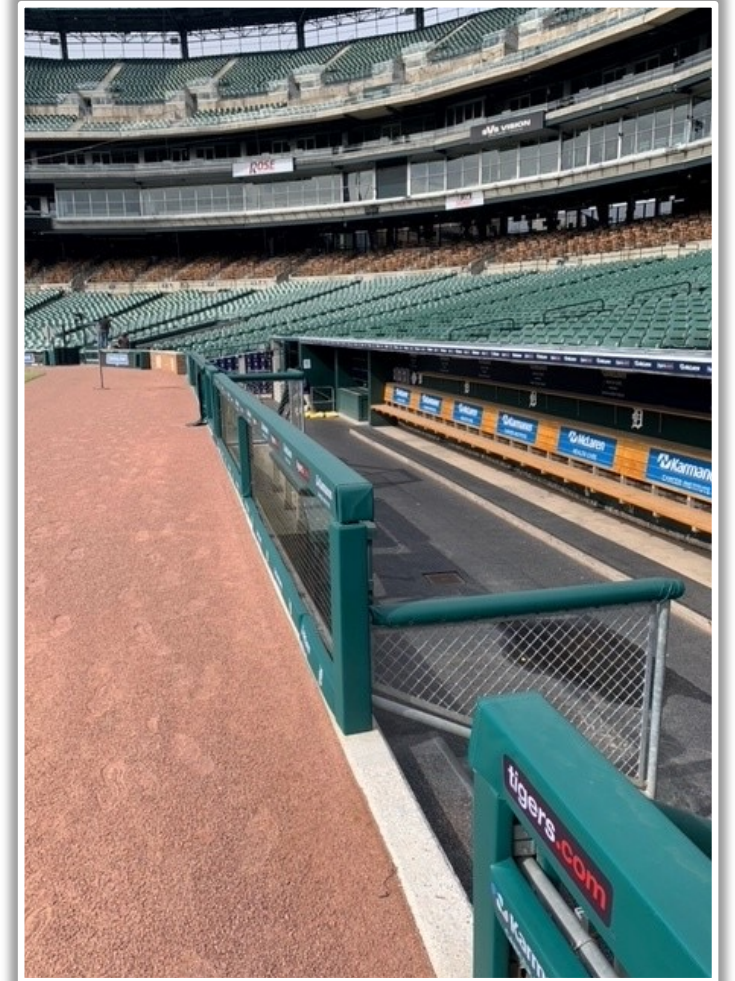

Comerica Park Ground Rules

RULE #5: A fair bounding ball that hits completely to the left of the black box or yellow line by the left field foul pole: **Alive and In Play**

Comerica Park Ground Rules

RULE #6: Batted ball in flight striking padding below the top of outfield wall and caroming into stands: **Two Bases**

Comerica Park Ground Rules

RULE #7: Batted ball in flight striking beyond the padding, flower bed, or the fan safety railing in right field fair territory: **Home Run**

Comerica Park Ground Rules

RULE #8: A fair bounding ball that hits the flower bed beyond the right field wall: **Two Bases**

| Comerica Park Ground Rules

Backstop Photos:

| Comerica Park Ground Rules

Backstop Photos (Cont.):

Comerica Park Ground Rules

3B Dugout Photos:

Comerica Park Ground Rules

3B Camera Well Photos:

Comerica Park Ground Rules

3B iPad Camera Photos:

3B Pitcher Camera

3B Batter Camera

A ball that strikes the camera behind the netting and enclosed padding is **live and in play** unless it becomes lodged or is otherwise deemed unplayable (i.e. goes completely through the netting).