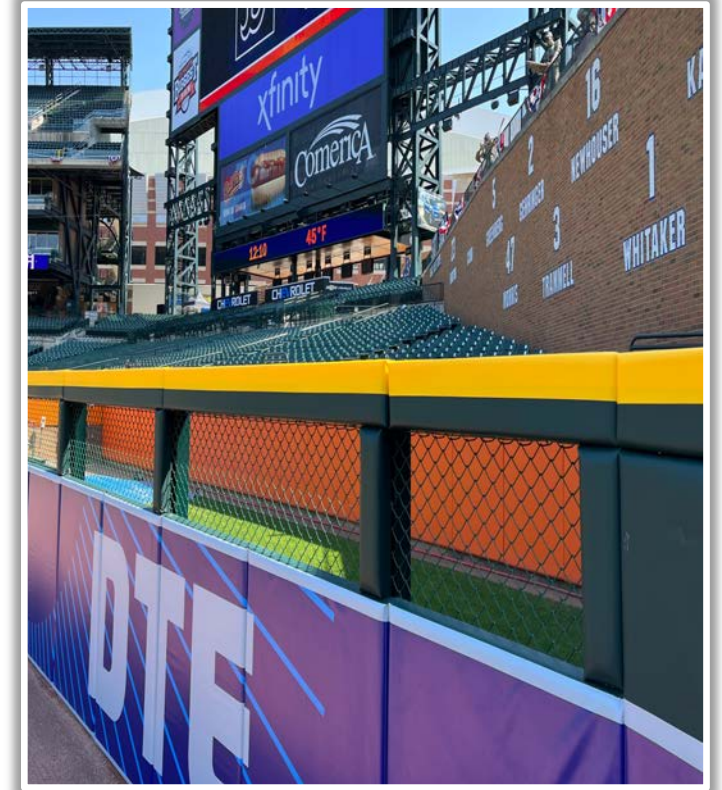

Comerica Park Ground Rules

RULE #3: Batted ball *in flight* that touches any part of the black square or yellow line above by the left field foul pole: **Home Run**

Comerica Park Ground Rules

RULE #4: A fair bounding ball that touches any part of the black square or yellow line above by the left field foul pole: **Two Bases**

Comerica Park Ground Rules

RULE #5: A fair bounding ball that hits completely to the left of the black box or yellow line by the left field foul pole: **Alive and In Play**

Comerica Park Ground Rules

RULE #6: Batted ball in flight striking padding below the top of outfield wall and caroming into stands: **Two Bases**