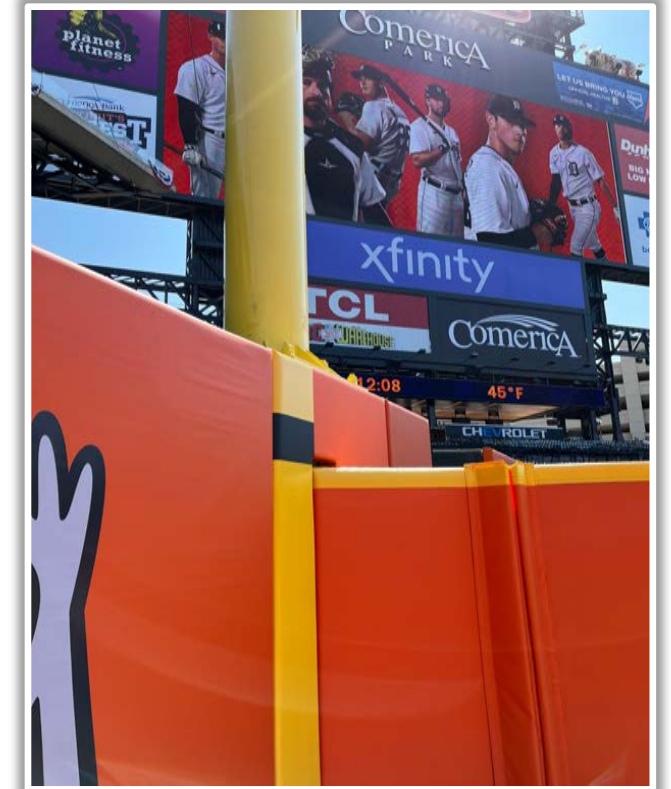

Comerica Park Ground Rules

RULE #3: Batted ball *in flight* that touches any part of the black square or yellow line above by the left field foul pole: **Home Run**

Comerica Park Ground Rules

RULE #4: A fair bounding ball that touches any part of the black square or yellow line above by the left field foul pole: **Two Bases**