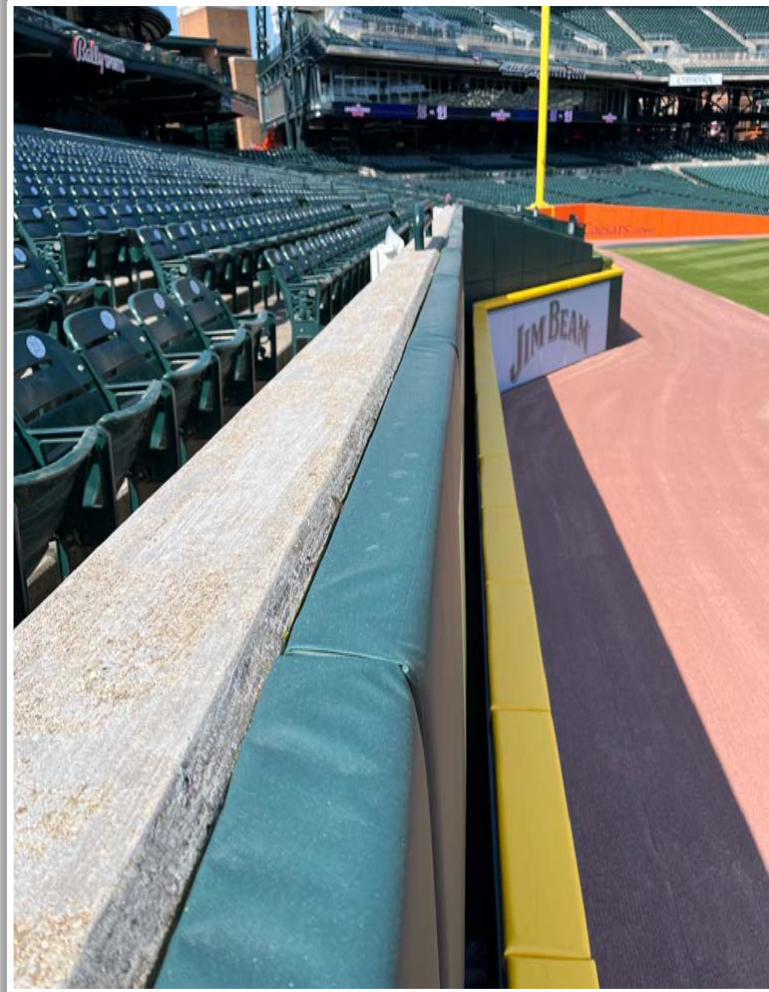

Comerica Park Ground Rules

RCF Wall Photos: