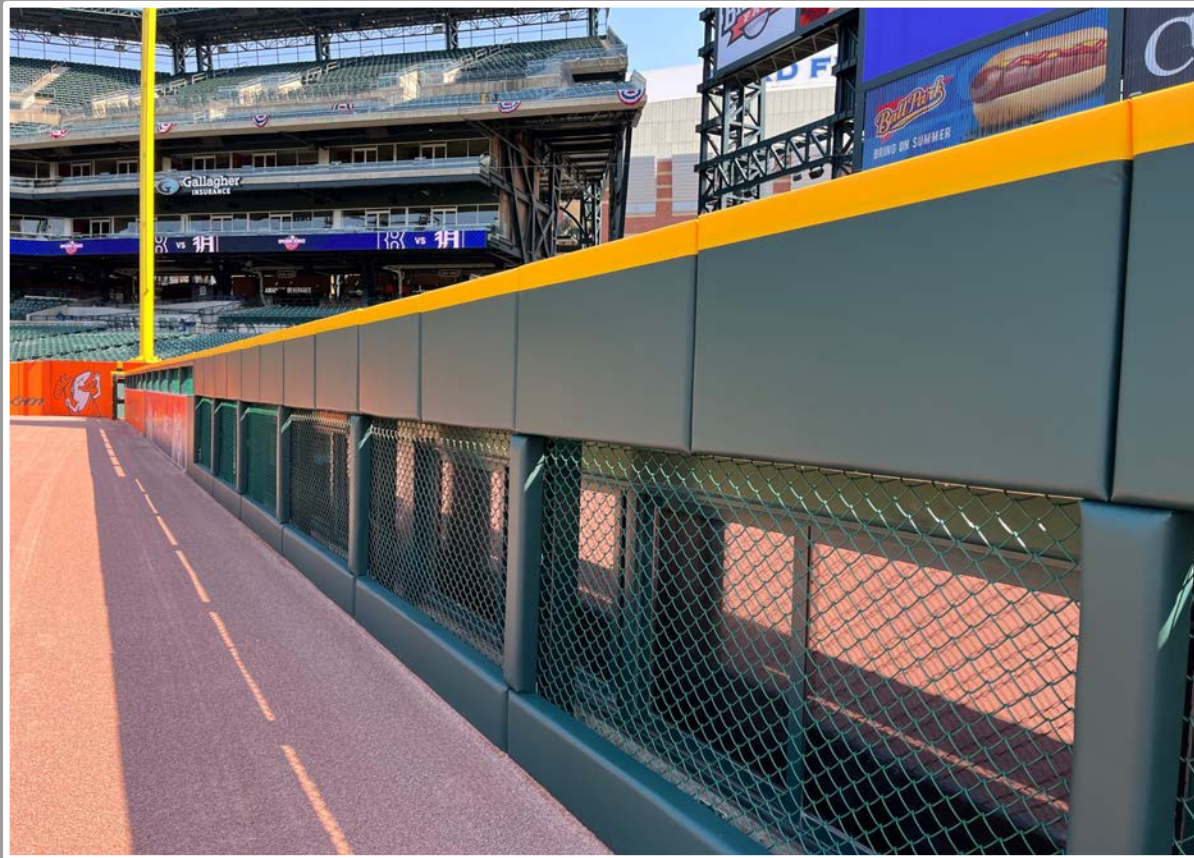

Comerica Park Ground Rules

LF Wall Photos: