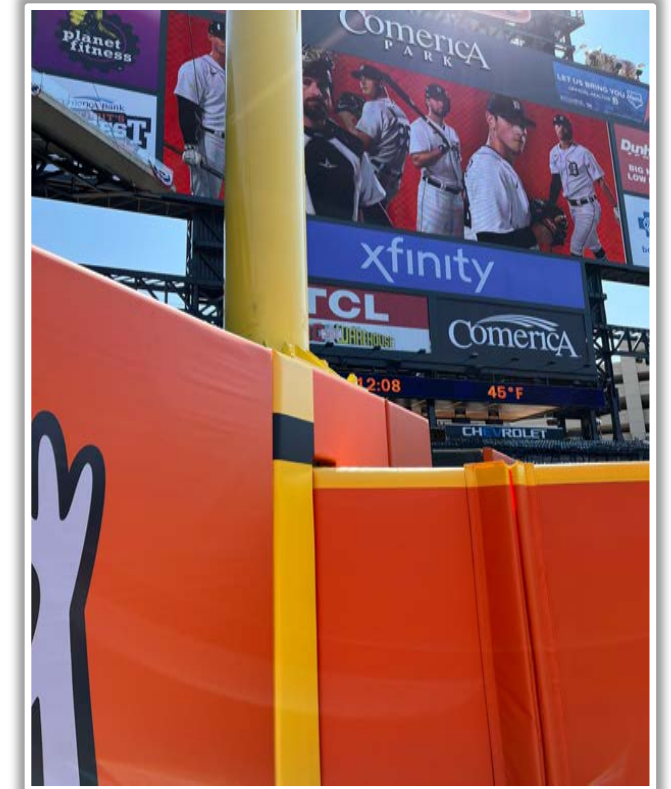

Comerica Park Ground Rules

RULE #2: A fielder is permitted to lean on the front facing of the dugout or reach over the dugout landing area in an attempt to field the ball. If a fielder makes a catch while he is leaning on the front facing of the dugout or reaching over the dugout landing area: **In Play**

Comerica Park Ground Rules

RULE #3: Batted ball *in flight* that touches any part of the black square or yellow line above by the left field foul pole: **Home Run**

Comerica Park Ground Rules

RULE #4: A fair bounding ball that touches any part of the black square or yellow line above by the left field foul pole: **Two Bases**