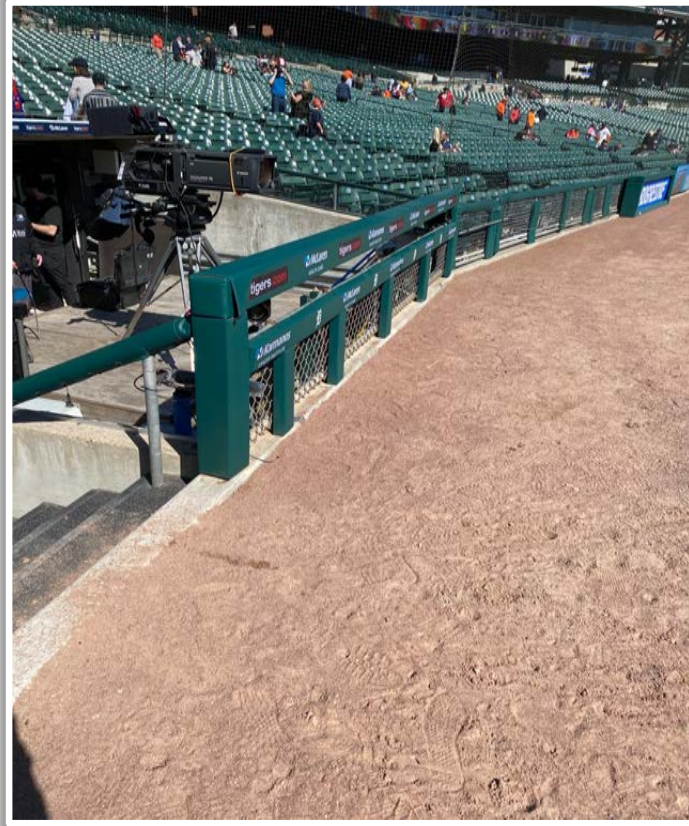

Comerica Park Ground Rules

1B Camera Well Photos: