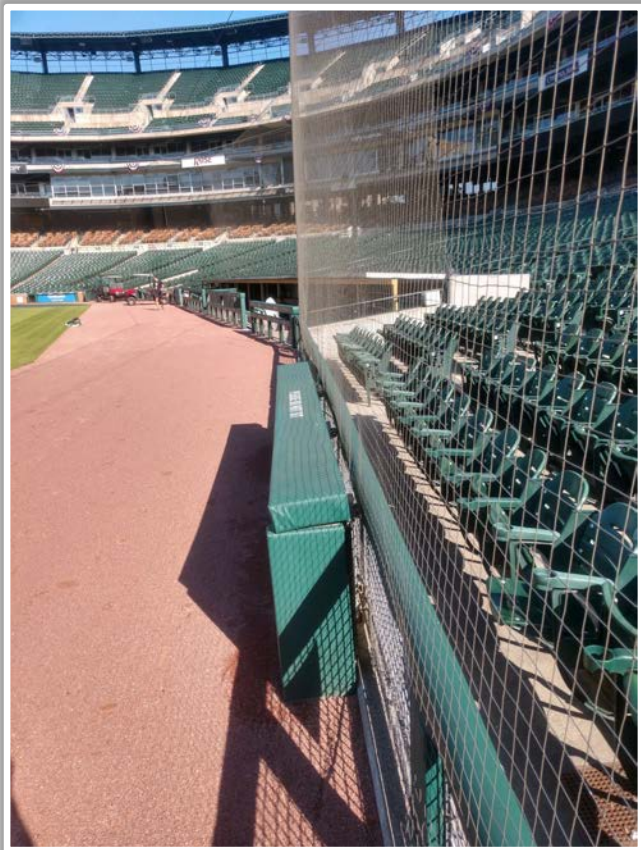

| Comerica Park Ground Rules

LF Fan Safety Netting Photos: