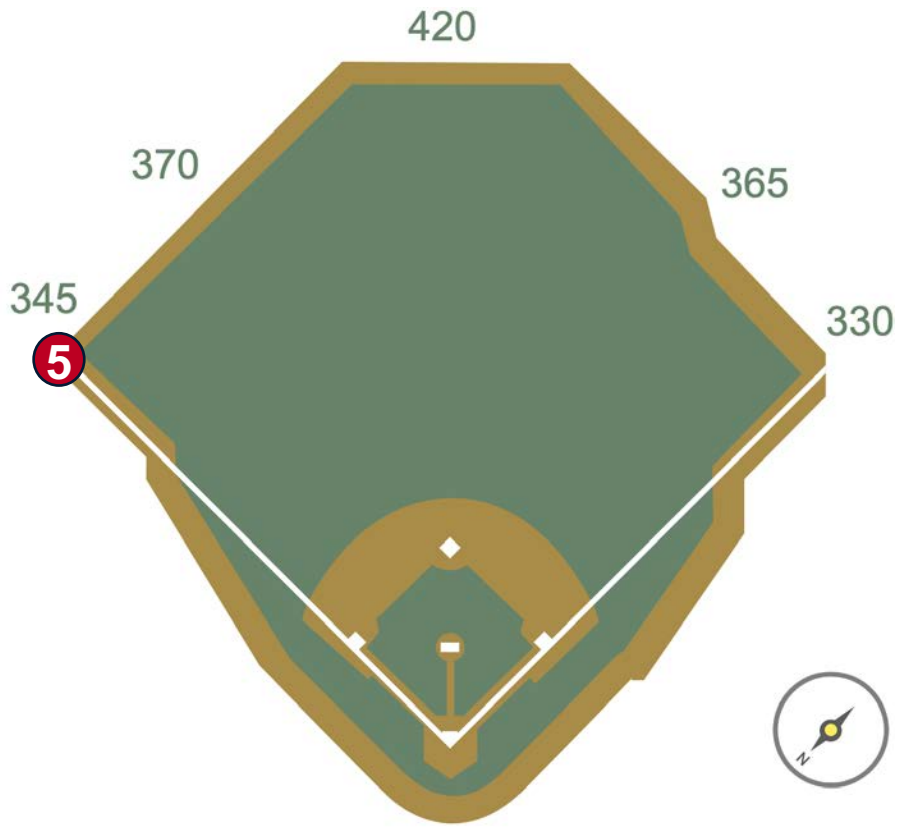

Comerica Park Ground Rules

RULE #2: A fielder is permitted to lean on the front facing of the dugout or reach over the dugout landing area in an attempt to field the ball. If a fielder makes a catch while he is leaning on the front facing of the dugout or reaching over the dugout landing area: **In Play**

Comerica Park Ground Rules

RULE #3: Batted ball *in flight* that touches any part of the black square or yellow line above by the left field foul pole: **Home Run**

Comerica Park Ground Rules

RULE #4: A fair bounding ball that touches any part of the black square or yellow line above by the left field foul pole: **Two Bases**

Comerica Park Ground Rules

RULE #5: A fair bounding ball that hits completely to the left of the black box or yellow line by the left field foul pole: **Alive and In Play**

Comerica Park Ground Rules

RULE #6: Batted ball in flight striking padding below the top of outfield wall and caroming into stands: **Two Bases**

Comerica Park Ground Rules

RULE #7: Batted ball in flight striking beyond the padding, flower bed, or the fan safety railing in right field fair territory: **Home Run**

Comerica Park Ground Rules

RULE #8: A fair bounding ball that hits the flower bed beyond the right field wall: **Two Bases**