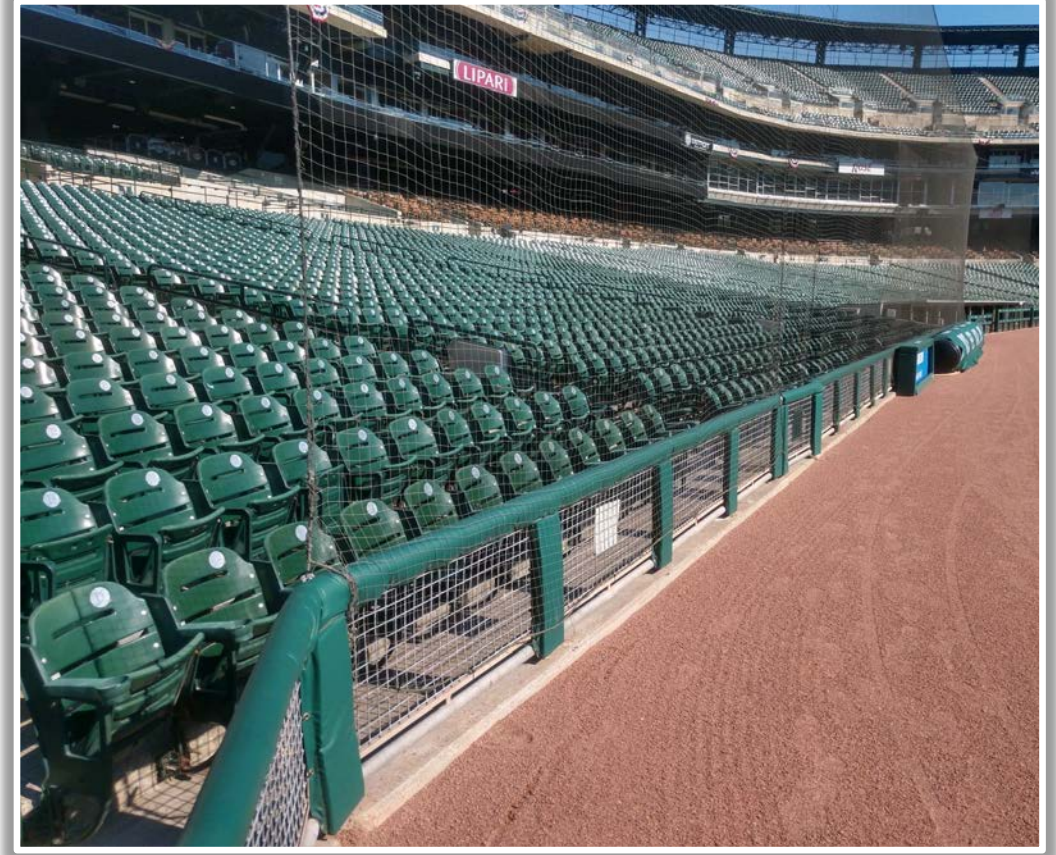

Comerica Park Ground Rules

Tarp and RF Extended Fan Safety Netting Photos: