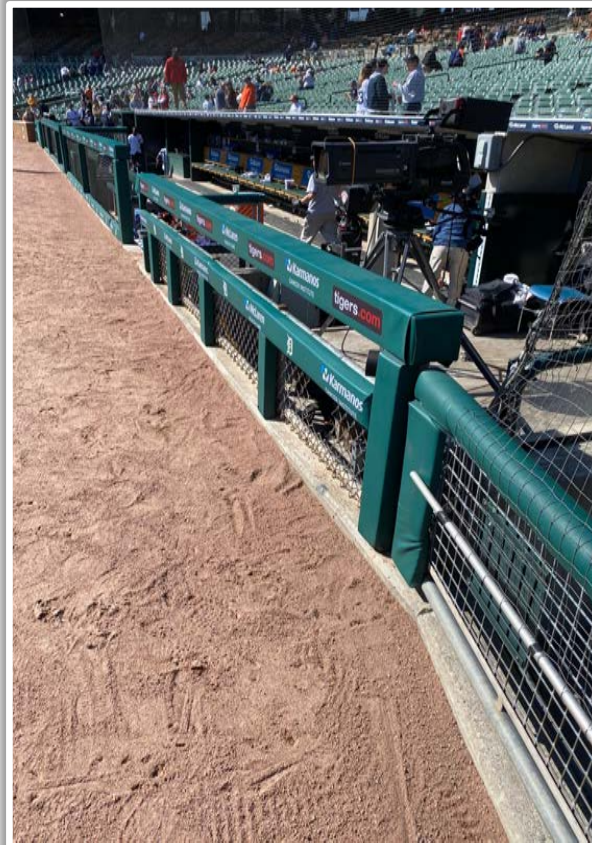

Comerica Park Ground Rules

RULE #5: A fair bounding ball that hits completely to the left of the black box or yellow line by the left field foul pole: **Alive and In Play**

Comerica Park Ground Rules

RULE #6: Batted ball in flight striking padding below the top of outfield wall and caroming into stands: **Two Bases**

Comerica Park Ground Rules

RULE #7: Batted ball in flight striking beyond the padding, flower bed, or the fan safety railing in right field fair territory: **Home Run**

Comerica Park Ground Rules

RULE #8: A fair bounding ball that hits the flower bed beyond the right field wall: **Two Bases**

| Comerica Park Ground Rules

Backstop Photos:

| Comerica Park Ground Rules

Backstop Photos (Cont.):

Comerica Park Ground Rules

3B Dugout Photos:

Comerica Park Ground Rules

3B Camera Well Photos:

Comerica Park Ground Rules

3B iPad Camera Photos:

3B Pitcher Camera

3B Batter Camera

A ball that strikes the camera behind the netting and enclosed padding is **live and in play** unless it becomes lodged or is otherwise deemed unplayable (i.e. goes completely through the netting).