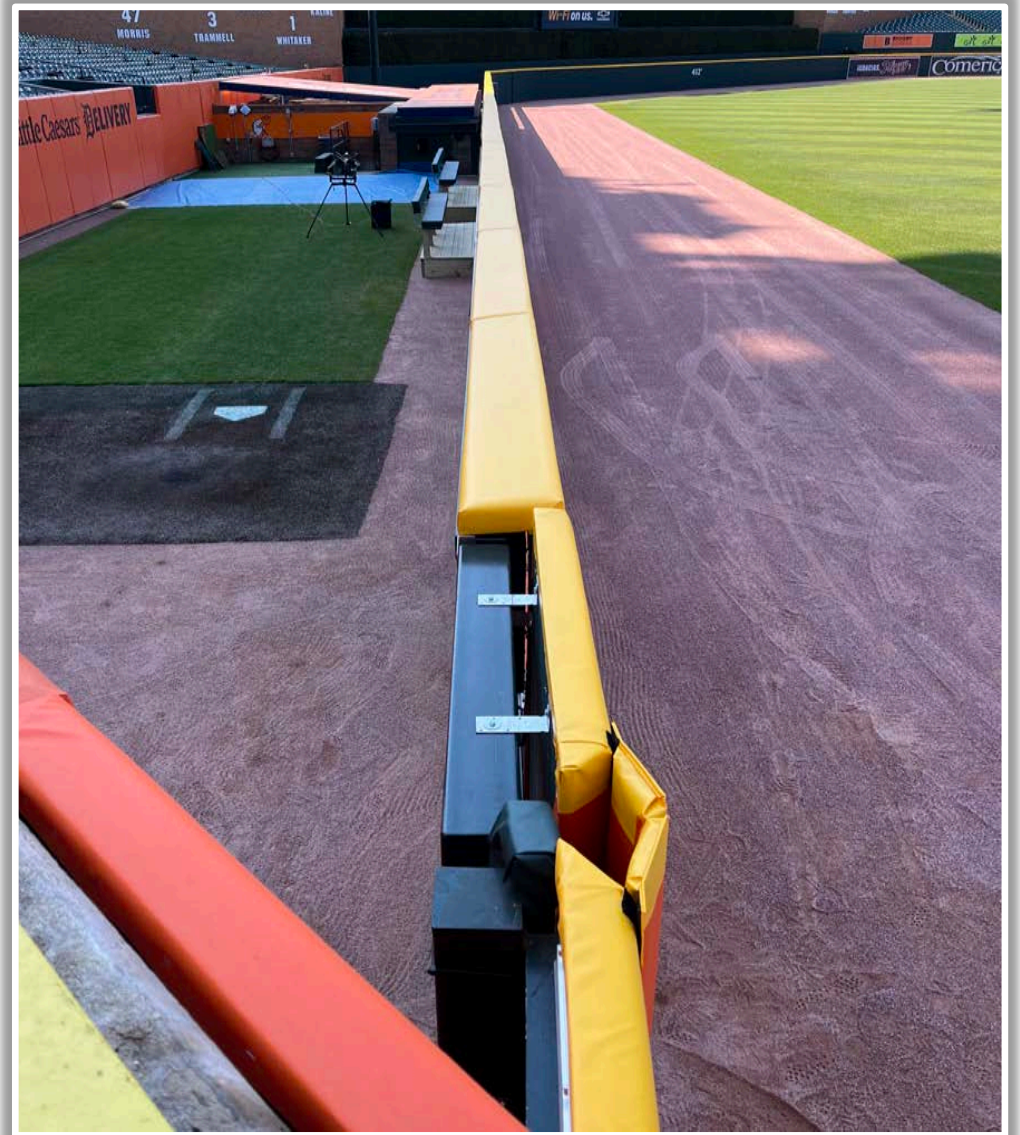

Comerica Park Ground Rules

LF Wall Photos: