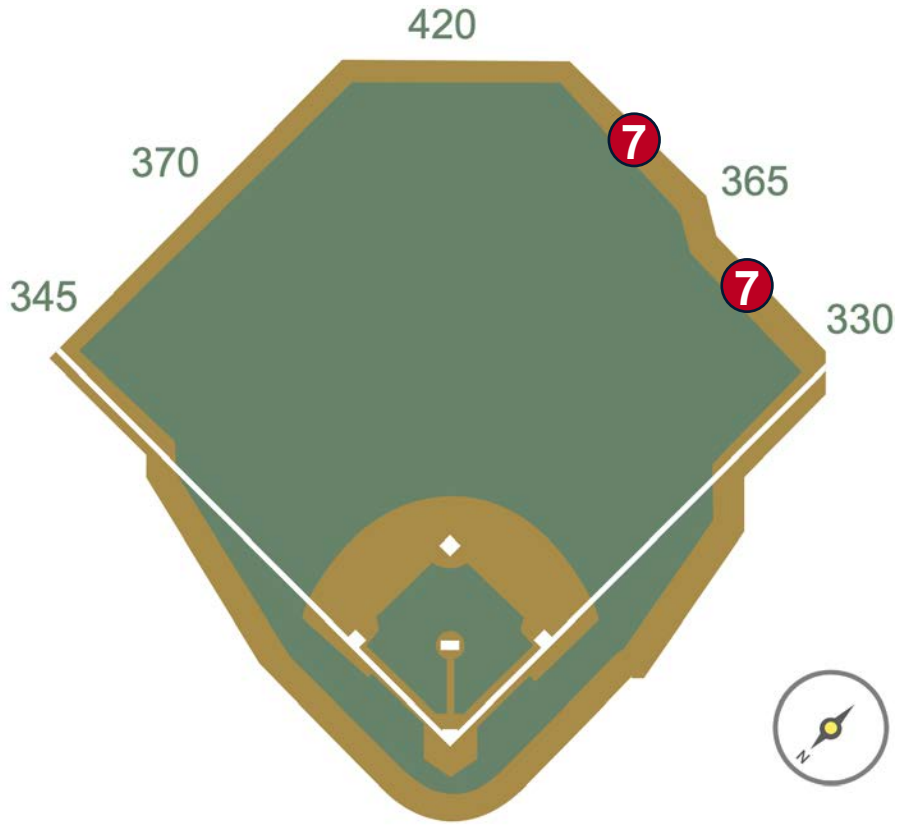

Comerica Park Ground Rules

RULE #2: A fielder is permitted to lean on the front facing of the dugout or reach over the dugout landing area in an attempt to field the ball. If a fielder makes a catch while he is leaning on the front facing of the dugout or reaching over the dugout landing area: **In Play**

Comerica Park Ground Rules

RULE #3: Batted ball *in flight* that touches any part of the black square or yellow line above by the left field foul pole: **Home Run**

Comerica Park Ground Rules

RULE #4: A fair bounding ball that touches any part of the black square or yellow line above by the left field foul pole: **Two Bases**

Comerica Park Ground Rules

RULE #5: A fair bounding ball that hits completely to the left of the black box or yellow line by the left field foul pole: **Alive and In Play**

Comerica Park Ground Rules

RULE #6: Batted ball in flight striking padding below the top of outfield wall and caroming into stands: **Two Bases**

Comerica Park Ground Rules

RULE #7: Batted ball in flight striking beyond the padding, flower bed, or the fan safety railing in right field fair territory: **Home Run**

Comerica Park Ground Rules

RULE #8: A fair bounding ball that hits the flower bed beyond the right field wall: **Two Bases**