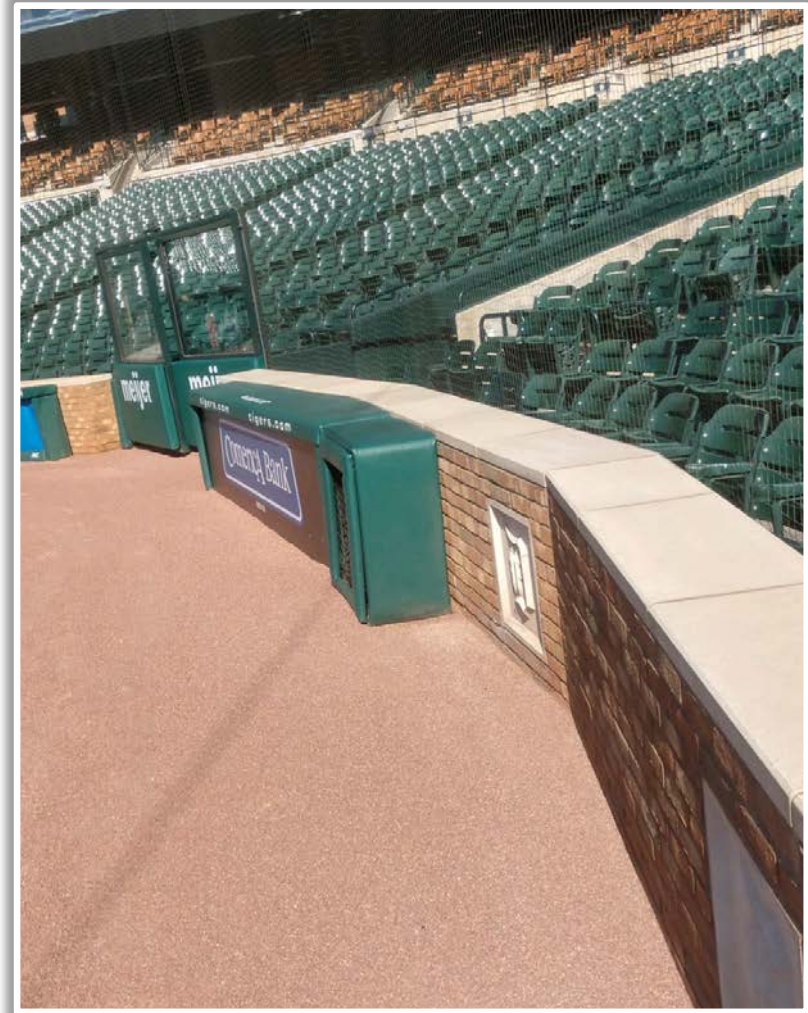

| Comerica Park Ground Rules

Backstop Photos (Cont.):