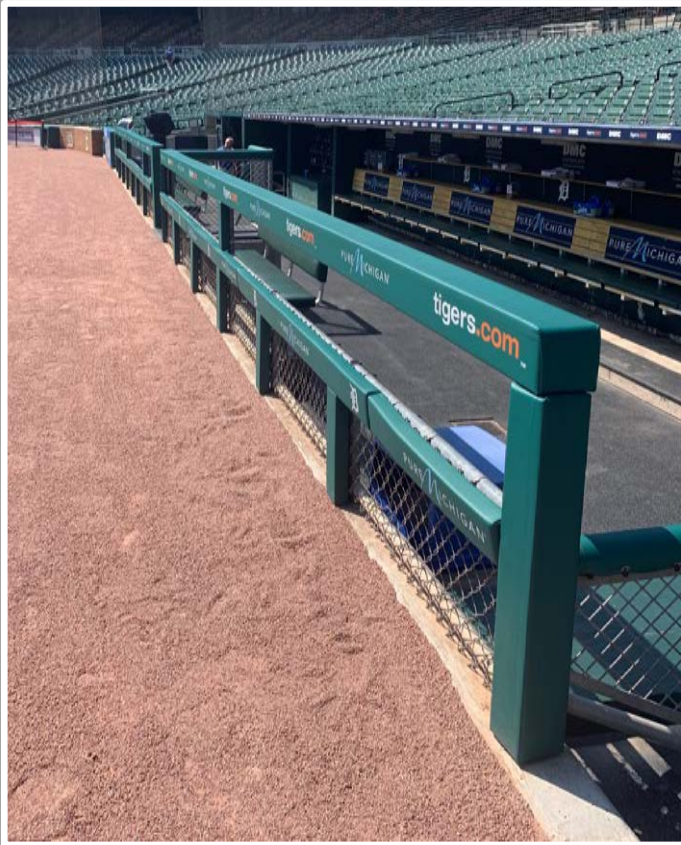

Comerica Park Ground Rules

RULE #5: A fair bounding ball that hits completely to the left of the black box or yellow line by the left field foul pole: **Alive and In Play**

Comerica Park Ground Rules

RULE #6: Batted ball in flight striking padding below the top of outfield wall and caroming into stands: **Two Bases**

Comerica Park Ground Rules

RULE #7: Batted ball in flight striking beyond the padding, flower bed, or the fan safety railing in right field fair territory: **Home Run**

Comerica Park Ground Rules

RULE #8: A fair bounding ball that hits the flower bed beyond the right field wall: **Two Bases**

| Comerica Park Ground Rules

Backstop Photos:

| Comerica Park Ground Rules

Backstop Photos (Cont.):

Comerica Park Ground Rules

3B Dugout Photos:

Comerica Park Ground Rules

3B Camera Well Photos:

Comerica Park Ground Rules

3B iPad Camera Photos:

3B Pitcher Camera

3B Batter Camera

A ball that strikes the camera behind the netting and enclosed padding is **live and in play** unless it becomes lodged or is otherwise deemed unplayable (i.e. goes completely through the netting).