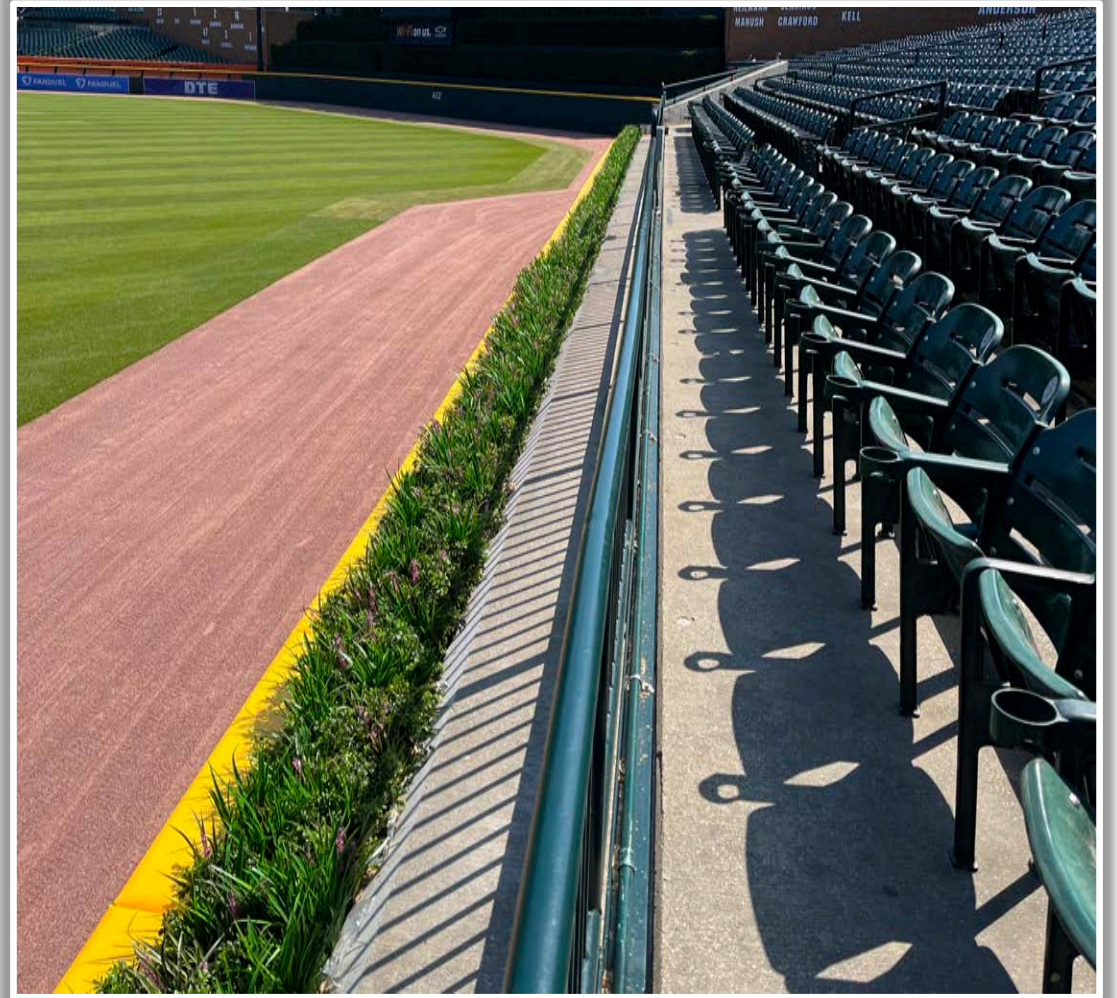

Comerica Park Ground Rules

RULE #3: Batted ball *in flight* that touches any part of the black square or yellow line above by the left field foul pole: **Home Run**

Comerica Park Ground Rules

RULE #4: A fair bounding ball that touches any part of the black square or yellow line above by the left field foul pole: **Two Bases**

Comerica Park Ground Rules

RULE #7: Batted ball in flight striking beyond the padding, flower bed, or the fan safety railing in right field fair territory: **Home Run**

Comerica Park Ground Rules

RULE #8: A fair bounding ball that hits the flower bed beyond the right field wall: **Two Bases**

Comerica Park Ground Rules

3B iPad Camera Photos:

3B Pitcher Camera

3B Batter Camera

A ball that strikes the camera behind the netting and enclosed padding is **live and in play** unless it becomes lodged or is otherwise deemed unplayable (i.e. goes completely through the netting).

Comerica Park Ground Rules

RCF Wall Photos:

| Comerica Park Ground Rules

RCF Wall Photos:

Comerica Park Ground Rules

RF Wall Photos:

Comerica Park Ground Rules

RF Corner Photos: