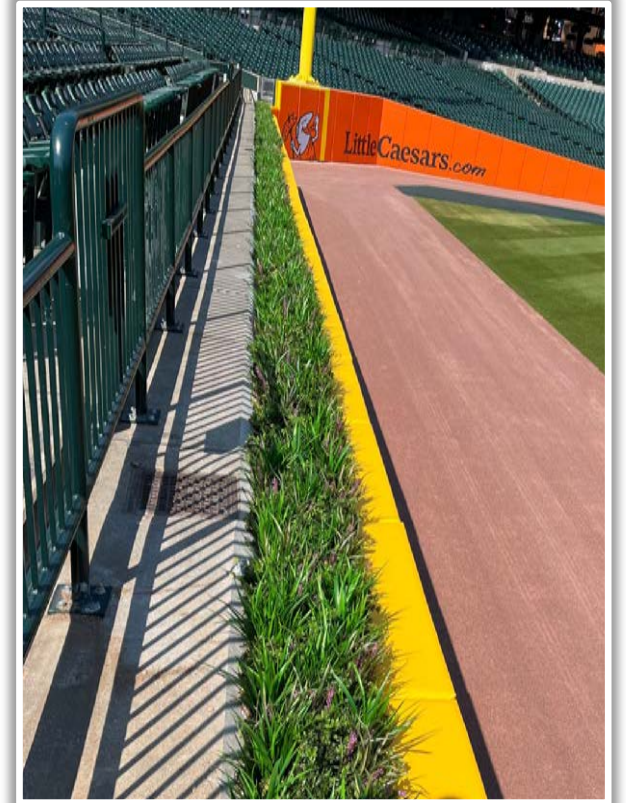

Comerica Park Ground Rules

RULE #2: A fielder is permitted to lean on the front facing of the dugout or reach over the dugout landing area in an attempt to field the ball. If a fielder makes a catch while he is leaning on the front facing of the dugout or reaching over the dugout landing area: **In Play**

Comerica Park Ground Rules

RULE #3: Batted ball *in flight* that touches any part of the black square or yellow line above by the left field foul pole: **Home Run**

Comerica Park Ground Rules

RULE #4: A fair bounding ball that touches any part of the black square or yellow line above by the left field foul pole: **Two Bases**

Comerica Park Ground Rules

RULE #5: A fair bounding ball that hits completely to the left of the black box or yellow line by the left field foul pole: **Alive and In Play**

Comerica Park Ground Rules

RULE #6: Batted ball in flight striking padding below the top of outfield wall and caroming into stands: **Two Bases**

Comerica Park Ground Rules

RULE #7: Batted ball in flight striking beyond the padding, flower bed, or the fan safety railing in right field fair territory: **Home Run**

Comerica Park Ground Rules

RULE #8: A fair bounding ball that hits the flower bed beyond the right field wall: **Two Bases**