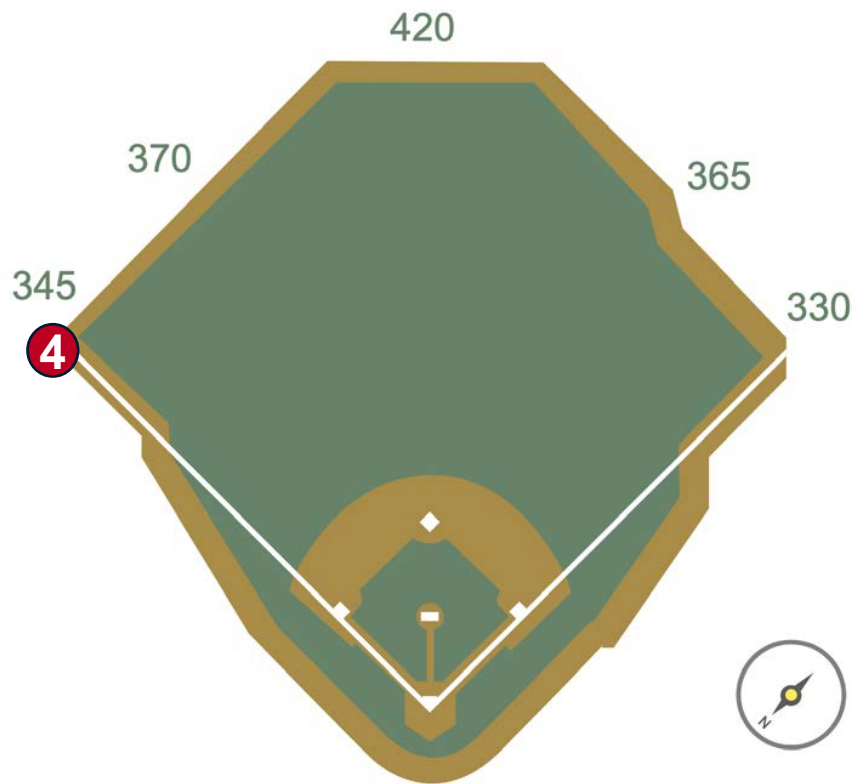

Comerica Park

2023 Ground Rules

Date: April 8, 2023

Comerica Park Ground Rules

RULE #1: Ball striking or resting on the dugout landing area is considered in the dugout: **Out of Play**. If a fielder makes a catch, then steps or falls on the dugout landing area: **Dead Ball with award of one base.**

Comerica Park Ground Rules

RULE #2: A fielder is permitted to lean on the front facing of the dugout or reach over the dugout landing area in an attempt to field the ball. If a fielder makes a catch while he is leaning on the front facing of the dugout or reaching over the dugout landing area: **In Play**

Comerica Park Ground Rules

RULE #3: Batted ball *in flight* that touches any part of the black square or yellow line above by the left field foul pole: **Home Run**

Comerica Park Ground Rules

RULE #4: A fair bounding ball that touches any part of the black square or yellow line above by the left field foul pole: **Two Bases**

Comerica Park Ground Rules

RULE #5: A fair bounding ball that hits completely to the left of the black box or yellow line by the left field foul pole: **Alive and In Play**

Comerica Park Ground Rules

RULE #6: Batted ball in flight striking padding below the top of outfield wall and caroming into stands: **Two Bases**