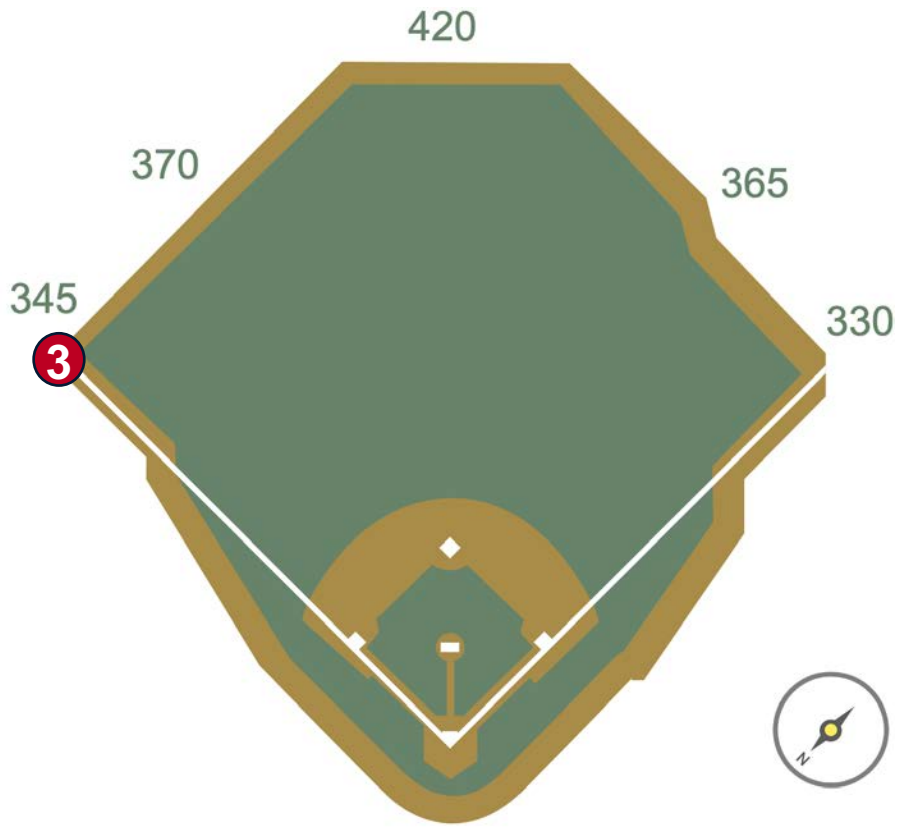

Comerica Park

2023 Ground Rules

Date: April 8, 2023

Comerica Park Ground Rules

RULE #1: Ball striking or resting on the dugout landing area is considered in the dugout: **Out of Play**. If a fielder makes a catch, then steps or falls on the dugout landing area: **Dead Ball with award of one base.**

Comerica Park Ground Rules

RULE #2: A fielder is permitted to lean on the front facing of the dugout or reach over the dugout landing area in an attempt to field the ball. If a fielder makes a catch while he is leaning on the front facing of the dugout or reaching over the dugout landing area: **In Play**

Comerica Park Ground Rules

RULE #3: Batted ball *in flight* that touches any part of the black square or yellow line above by the left field foul pole: **Home Run**

Comerica Park Ground Rules

RULE #4: A fair bounding ball that touches any part of the black square or yellow line above by the left field foul pole: **Two Bases**

Comerica Park Ground Rules

RULE #5: A fair bounding ball that hits completely to the left of the black box or yellow line by the left field foul pole: **Alive and In Play**

Comerica Park Ground Rules

RULE #6: Batted ball in flight striking padding below the top of outfield wall and caroming into stands: **Two Bases**