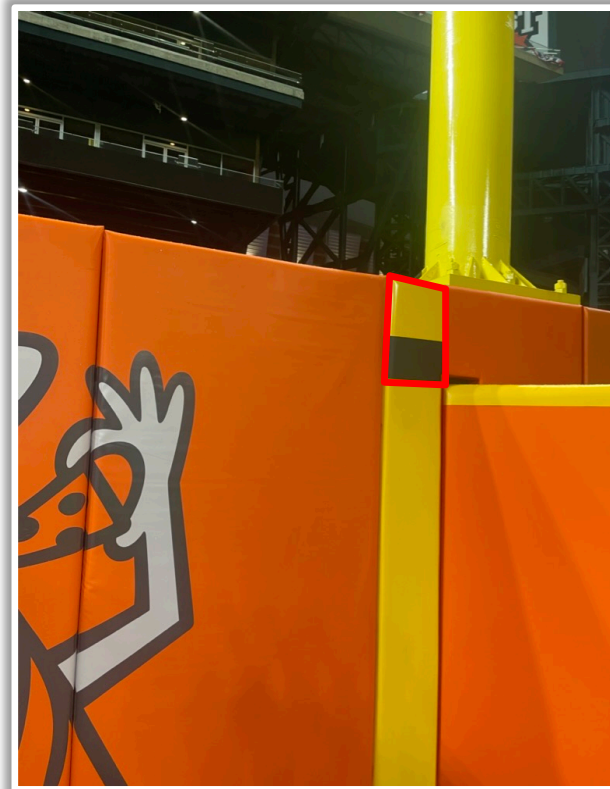

Comerica Park

2023 Ground Rules

Date: April 8, 2023

Comerica Park Ground Rules

RULE #1: Ball striking or resting on the dugout landing area is considered in the dugout: **Out of Play**. If a fielder makes a catch, then steps or falls on the dugout landing area: **Dead Ball with award of one base.**

Comerica Park Ground Rules

RULE #2: A fielder is permitted to lean on the front facing of the dugout or reach over the dugout landing area in an attempt to field the ball. If a fielder makes a catch while he is leaning on the front facing of the dugout or reaching over the dugout landing area: **In Play**

Comerica Park Ground Rules

RULE #3: Batted ball *in flight* that touches any part of the black square or yellow line above by the left field foul pole: **Home Run**

Comerica Park Ground Rules

RULE #4: A fair bounding ball that touches any part of the black square or yellow line above by the left field foul pole: **Two Bases**

Comerica Park Ground Rules

RULE #5: A fair bounding ball that hits completely to the left of the black box or yellow line by the left field foul pole: **Alive and In Play**

Comerica Park Ground Rules

RULE #6: Batted ball in flight striking padding below the top of outfield wall and caroming into stands: **Two Bases**