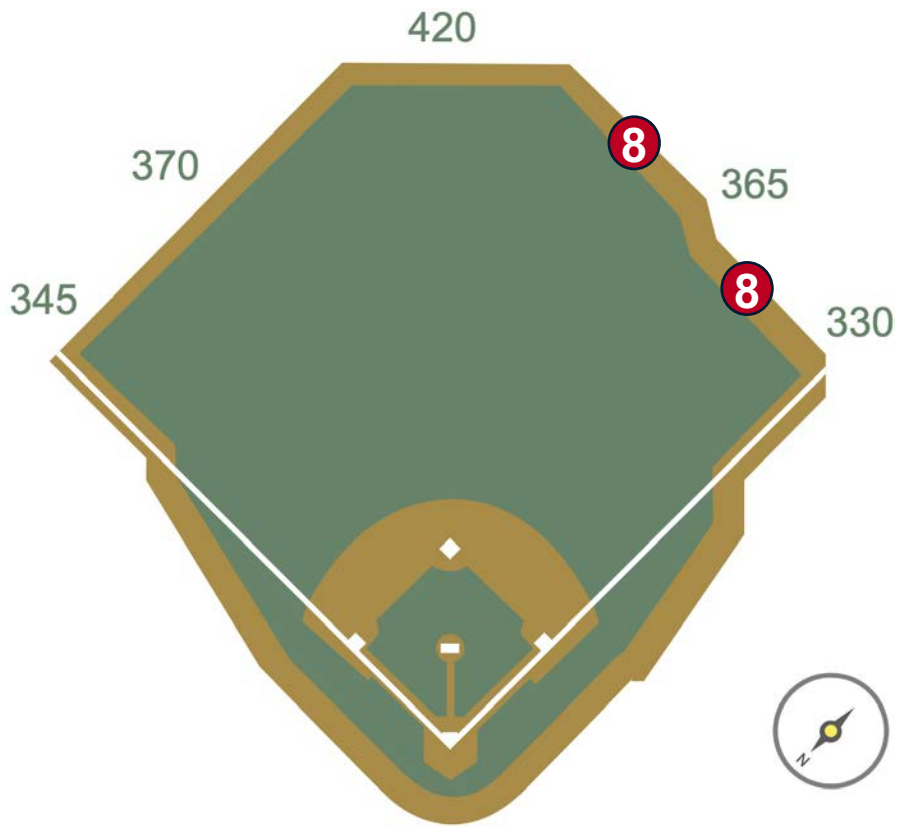

Comerica Park Ground Rules

RULE #2: A fielder is permitted to lean on the front facing of the dugout or reach over the dugout landing area in an attempt to field the ball. If a fielder makes a catch while he is leaning on the front facing of the dugout or reaching over the dugout landing area: **In Play**

Comerica Park Ground Rules

RULE #3: Batted ball *in flight* that touches any part of the black square or yellow line above by the left field foul pole: **Home Run**

Comerica Park Ground Rules

RULE #4: A fair bounding ball that touches any part of the black square or yellow line above by the left field foul pole: **Two Bases**

Comerica Park Ground Rules

RULE #5: A fair bounding ball that hits completely to the left of the black box or yellow line by the left field foul pole: **Alive and In Play**

Comerica Park Ground Rules

RULE #6: Batted ball in flight striking padding below the top of outfield wall and caroming into stands: **Two Bases**

Comerica Park Ground Rules

RULE #7: Batted ball in flight striking beyond the padding, flower bed, or the fan safety railing in right field fair territory: **Home Run**

Comerica Park Ground Rules

RULE #8: A fair bounding ball that hits the flower bed beyond the right field wall: **Two Bases**