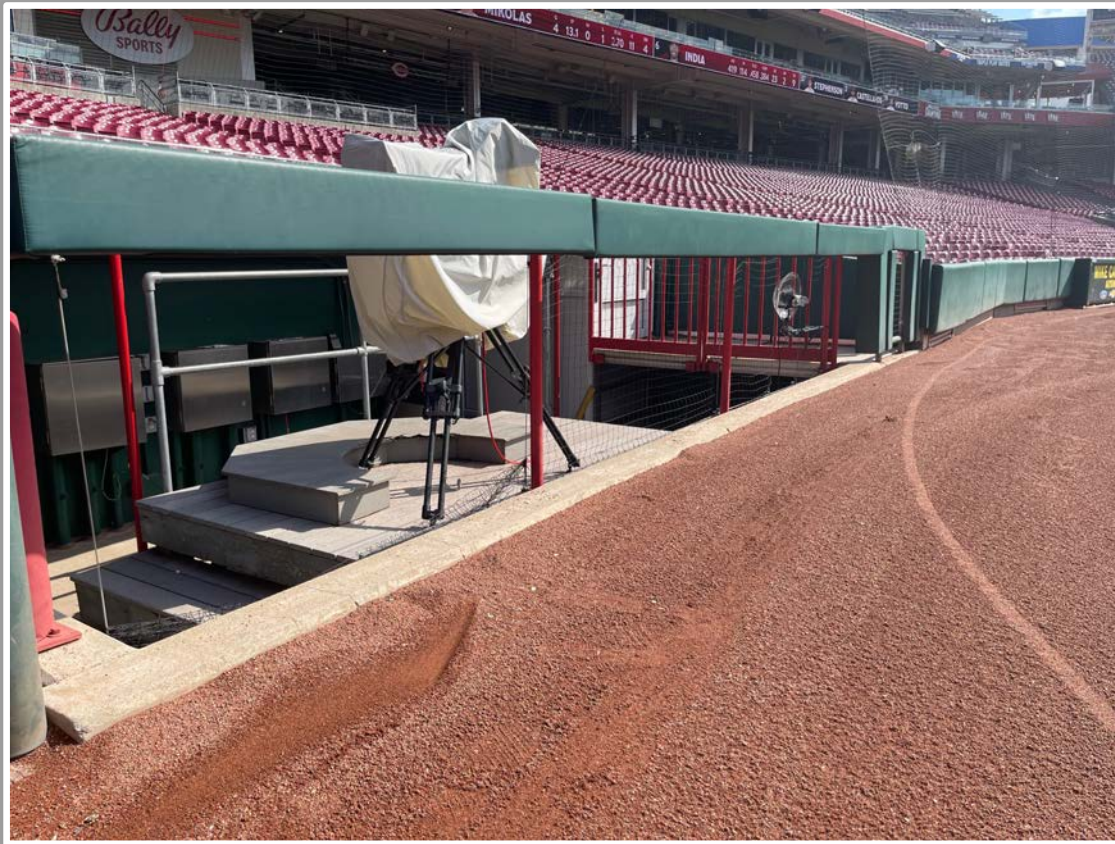

RULE #2: Batted fair ball striking railing on top of wall down the line in foul territory and rebounding onto playing field: **In Play**

Great American Ball Park Ground Rules

RULE #3: Batted ball in flight striking above and beyond the yellow padding (including green padding, concrete and fan safety railings) regardless of whether or not the ball bounces back onto the field or continues into the stands: **Home Run**

RULE #6: Batted ball in flight striking vertical yellow line in left-center field or right field corner at a point above the outfield fence and continuing over outfield fence in fair territory: **Home Run**

Backstop Photos:

Great American Ball Park Ground Rules

3B Dugout Photos:

Great American Ball Park Ground Rules

3B iPad Camera Photos:

3B Pitcher Camera

3B Batter Camera

A ball that strikes the camera behind the netting and enclosed padding is **live and in play** unless it becomes lodged or is otherwise deemed unplayable (i.e. goes completely through the netting).

Great American Ball Park Ground Rules

3B Camera Well Photos:

*The netting and red poles in the camera wells are recessed and **Out of Play***

Great American Ball Park Ground Rules

3B Camera Well Photos (Cont.):