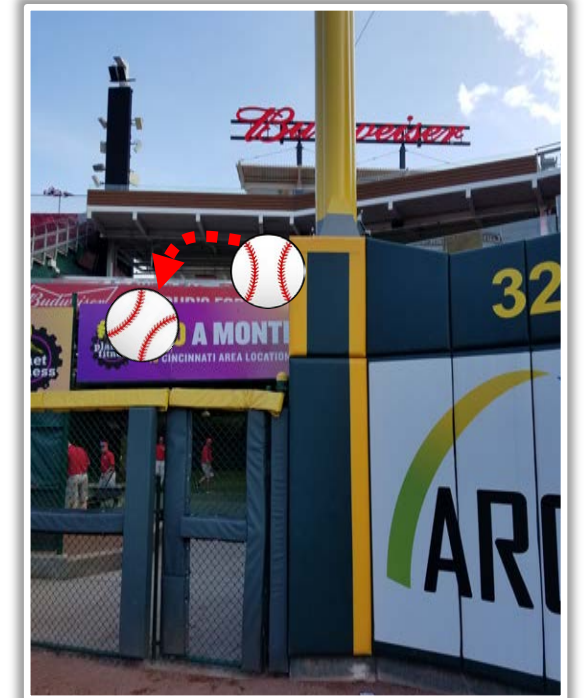

RULE #2: Batted fair ball striking railing on top of wall down the line in foul territory and rebounding onto playing field: **In Play**

Great American Ball Park Ground Rules

RULE #3: Batted ball in flight striking above and beyond the yellow padding (including green padding, concrete and fan safety railings) regardless of whether or not the ball bounces back onto the field or continues into the stands: **Home Run**

Great American Ball Park Ground Rules

RULE #4: Bounding ball striking above and beyond the yellow padding (including green padding, concrete and fan safety railings) and rebounding onto the playing field: **Two Bases**

Great American Ball Park Ground Rules

RULE #5: Batted ball in flight striking the facing or top of the yellow padding and rebounding onto the playing field: **Live and In Play**

Great American Ball Park Ground Rules

RULE #6: Batted ball in flight striking vertical yellow line in left-center field or right field corner at a point above the outfield fence and continuing over outfield fence in fair territory: **Home Run**