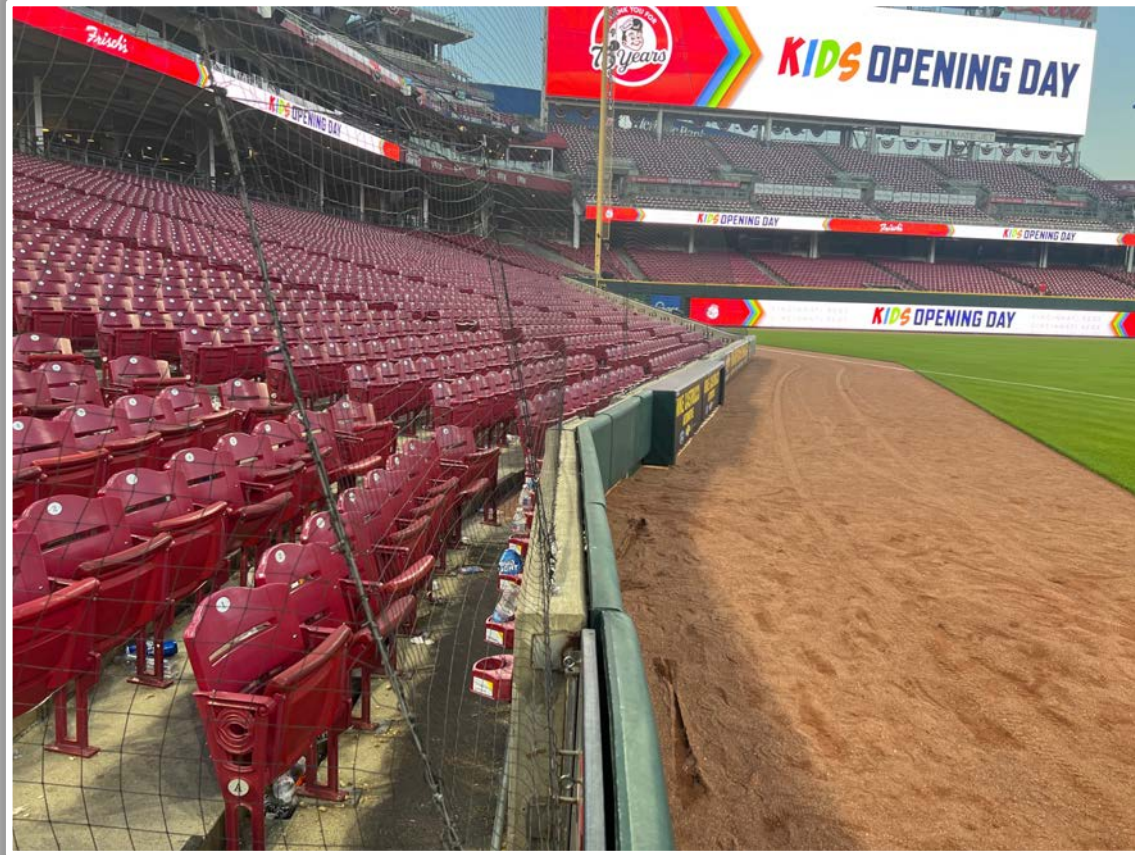

Great American Ball Park Ground Rules

LF Fan Safety Netting Photos: