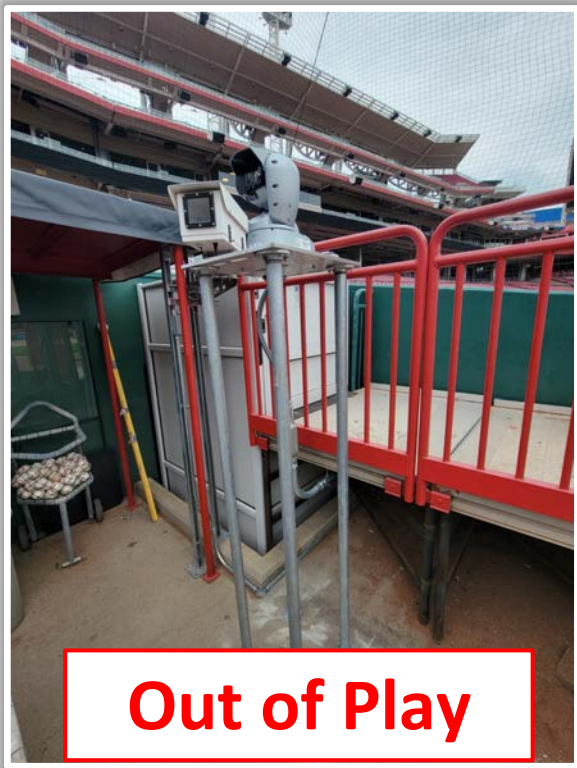

Backstop Photos:

Great American Ball Park Ground Rules

3B Dugout Photos:

Great American Ball Park Ground Rules

3B iPad Camera Photos:

3B Pitcher Camera

3B Batter Camera

A ball that strikes the camera behind the netting and enclosed padding is **live and in play** unless it becomes lodged or is otherwise deemed unplayable (i.e. goes completely through the netting).

Great American Ball Park Ground Rules

3B Camera Well Photos:

*The netting and red poles in the camera wells are recessed and **Out of Play***

Great American Ball Park Ground Rules

3B Camera Well Photos (Cont.):