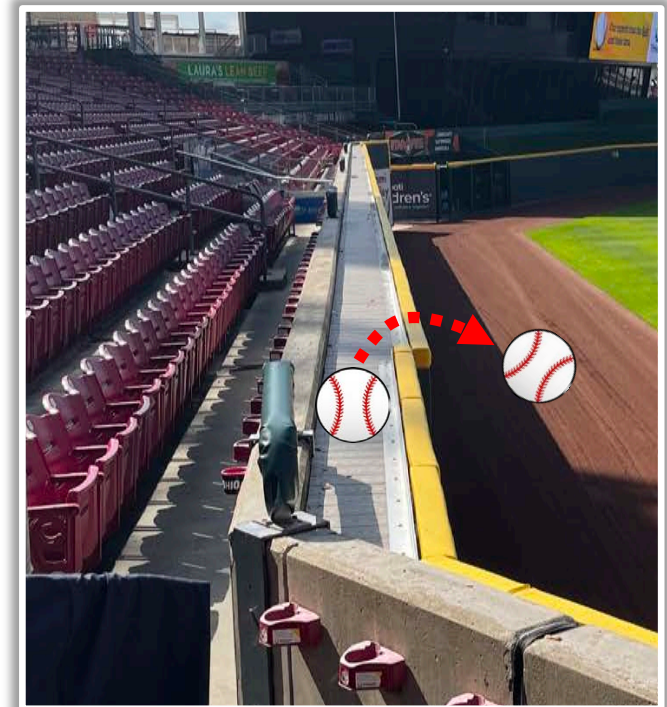

RULE #2: Batted fair ball striking railing on top of wall down the line in foul territory and rebounding onto playing field: **In Play**

Great American Ball Park Ground Rules

RULE #3: Batted ball in flight striking above and beyond the yellow padding (including green padding, concrete and fan safety railings) regardless of whether or not the ball bounces back onto the field or continues into the stands: **Home Run**

Great American Ball Park Ground Rules

RULE #5: Batted ball in flight striking the facing or top of the yellow padding and rebounding onto the playing field: **Live and In Play**

Great American Ball Park Ground Rules

RULE #6: Batted ball in flight striking vertical yellow line in left-center field or right field corner at a point above the outfield fence and continuing over outfield fence in fair territory: **Home Run**

Backstop Photos:

Great American Ball Park Ground Rules

3B Dugout Photos:

Great American Ball Park Ground Rules

3B iPad Camera Photos:

3B Pitcher Camera

3B Batter Camera

A ball that strikes the camera behind the netting and enclosed padding is **live and in play** unless it becomes lodged or is otherwise deemed unplayable (i.e. goes completely through the netting).