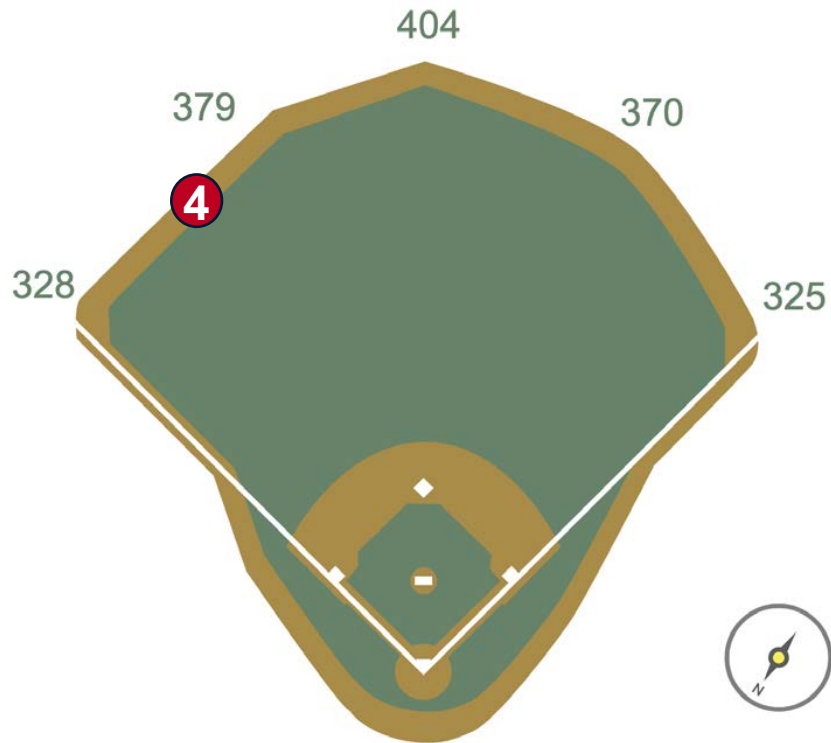

RULE #2: Batted fair ball striking railing on top of wall down the line in foul territory and rebounding onto playing field: **In Play**

Great American Ball Park Ground Rules

RULE #3: Batted ball in flight striking above and beyond the yellow padding (including green padding, concrete and fan safety railings) regardless of whether or not the ball bounces back onto the field or continues into the stands: **Home Run**

Great American Ball Park Ground Rules

RULE #4: Bounding ball striking above and beyond the yellow padding (including green padding, concrete and fan safety railings) and rebounding onto the playing field: **Two Bases**

Great American Ball Park Ground Rules

RULE #5: Batted ball in flight striking the facing or top of the yellow padding and rebounding onto the playing field: **Live and In Play**

Great American Ball Park Ground Rules

RULE #6: Batted ball in flight striking vertical yellow line in left-center field or right field corner at a point above the outfield fence and continuing over outfield fence in fair territory: **Home Run**