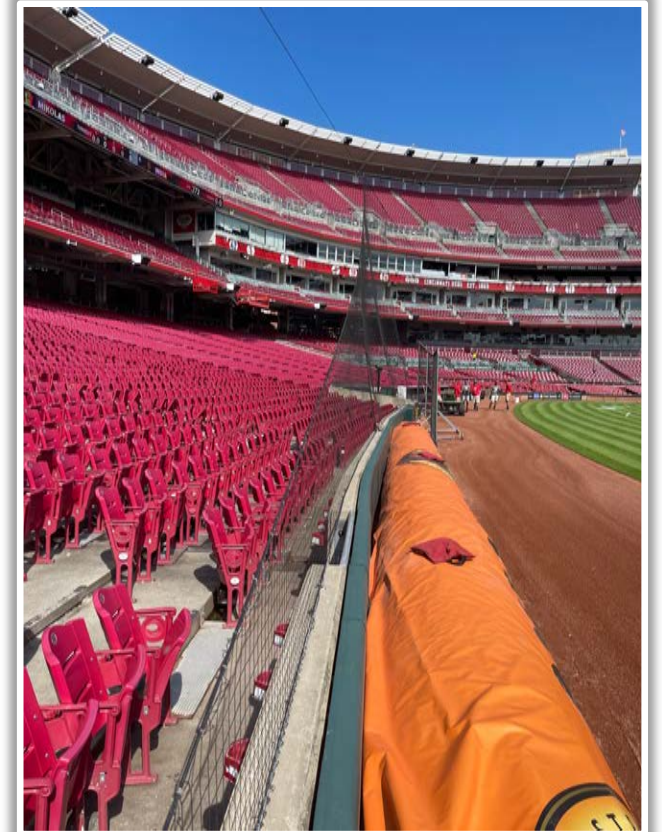

Great American Ball Park Ground Rules

3B Camera Well Photos:

*The netting and red poles in the camera wells are recessed and **Out of Play***

Great American Ball Park Ground Rules

3B Camera Well Photos (Cont.):

Great American Ball Park Ground Rules

LF Fan Safety Netting Photos:

Great American Ball Park Ground Rules

LF Corner Photos:

Great American Ball Park Ground Rules

LF Wall Photos:

Great American Ball Park Ground Rules

CF Wall Photos:

Great American Ball Park Ground Rules

RF Wall Photos:

Great American Ball Park Ground Rules

RF Fence Photos:

Great American Ball Park Ground Rules

RF Corner Photos:

Great American Ball Park Ground Rules

Tarp and RF Extended Fan Safety Netting Photos:

Great American Ball Park Ground Rules

RF Fan Safety Netting Photos:

Great American Ball Park Ground Rules

*The netting and red poles in the camera wells are recessed and **Out of Play***