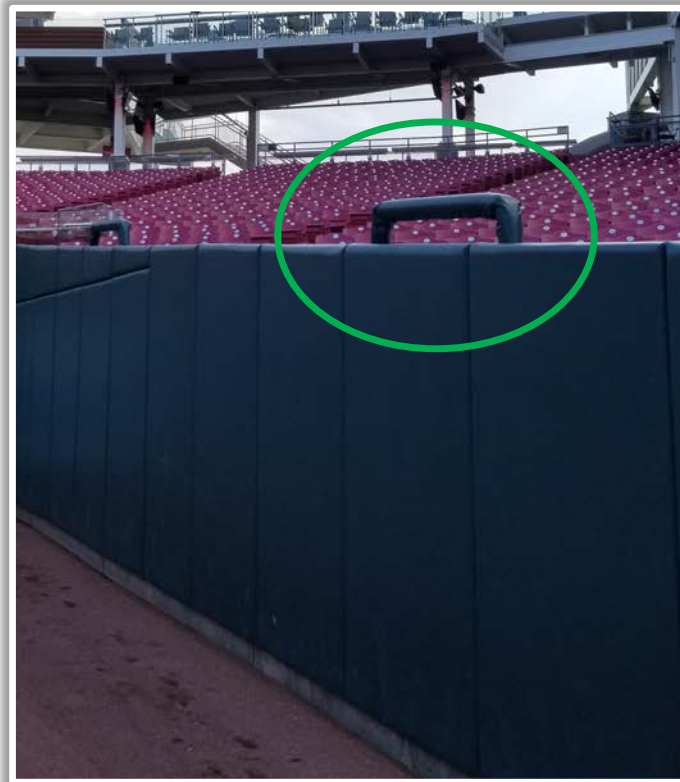

Great American Ball Park

2023 Ground Rules

Date: March 30, 2023

Great American Ball Park Ground Rules

RULE #1: Ball striking facing over dugout or recessed steal railing: **Out of Play**

Great American Ball Park Ground Rules

RULE #2: Batted fair ball striking railing on top of wall down the line in foul territory and rebounding onto playing field: **In Play**

Great American Ball Park Ground Rules

RULE #3: Batted ball in flight striking above and beyond the yellow padding (including green padding, concrete and fan safety railings) regardless of whether or not the ball bounces back onto the field or continues into the stands: **Home Run**

Great American Ball Park Ground Rules

RULE #5: Batted ball in flight striking the facing or top of the yellow padding and rebounding onto the playing field: **Live and In Play**

Great American Ball Park Ground Rules

Backstop Photos:

Great American Ball Park Ground Rules

3B Dugout Photos:

Great American Ball Park Ground Rules

3B iPad Camera Photos:

3B Pitcher Camera

3B Batter Camera

A ball that strikes the camera behind the netting and enclosed padding is **live and in play** unless it becomes lodged or is otherwise deemed unplayable (i.e. goes completely through the netting).