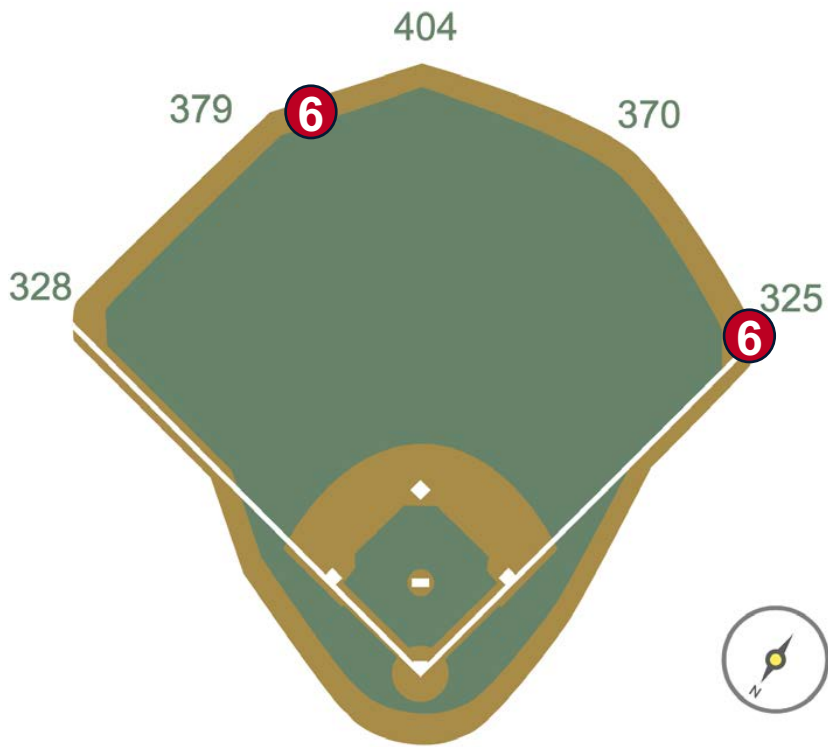

Great American Ball Park Ground Rules

RULE #5: Batted ball in flight striking the facing or top of the yellow padding and rebounding onto the playing field: **Live and In Play**

Great American Ball Park Ground Rules

RULE #6: Batted ball in flight striking vertical yellow line in left-center field or right field corner at a point above the outfield fence and continuing over outfield fence in fair territory: **Home Run**

Great American Ball Park Ground Rules

RULE #7: Batted ball in flight striking vertical yellow line in left-center field or right field corner and rebounding onto the playing field: **In Play**

Great American Ball Park Ground Rules