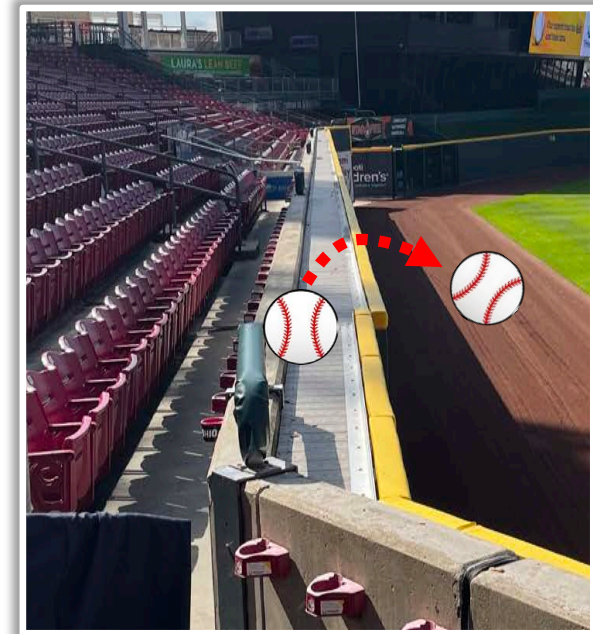

Great American Ball Park

2023 Ground Rules

Date: March 30, 2023

Great American Ball Park Ground Rules

RULE #1: Ball striking facing over dugout or recessed steal railing: **Out of Play**

Great American Ball Park Ground Rules

RULE #2: Batted fair ball striking railing on top of wall down the line in foul territory and rebounding onto playing field: **In Play**

Great American Ball Park Ground Rules

RULE #3: Batted ball in flight striking above and beyond the yellow padding (including green padding, concrete and fan safety railings) regardless of whether or not the ball bounces back onto the field or continues into the stands: **Home Run**

RULE #6: Batted ball in flight striking vertical yellow line in left-center field or right field corner at a point above the outfield fence and continuing over outfield fence in fair territory: **Home Run**

Backstop Photos:

Great American Ball Park Ground Rules

3B Dugout Photos:

Great American Ball Park Ground Rules

3B iPad Camera Photos:

3B Pitcher Camera

3B Batter Camera

A ball that strikes the camera behind the netting and enclosed padding is **live and in play** unless it becomes lodged or is otherwise deemed unplayable (i.e. goes completely through the netting).