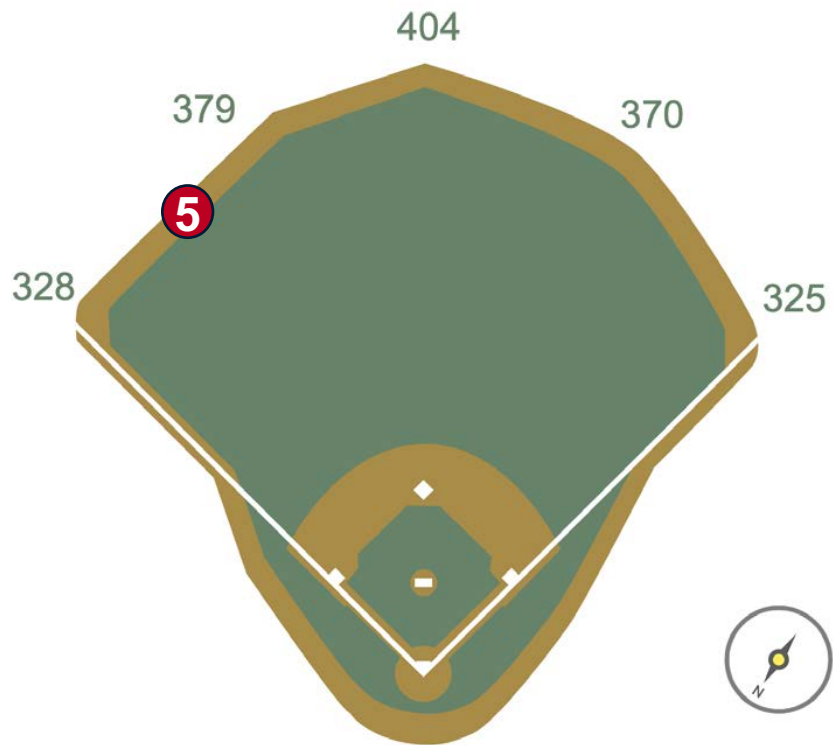

Great American Ball Park Ground Rules

RULE #5: Batted ball in flight striking the facing or top of the yellow padding and rebounding onto the playing field: **Live and In Play**