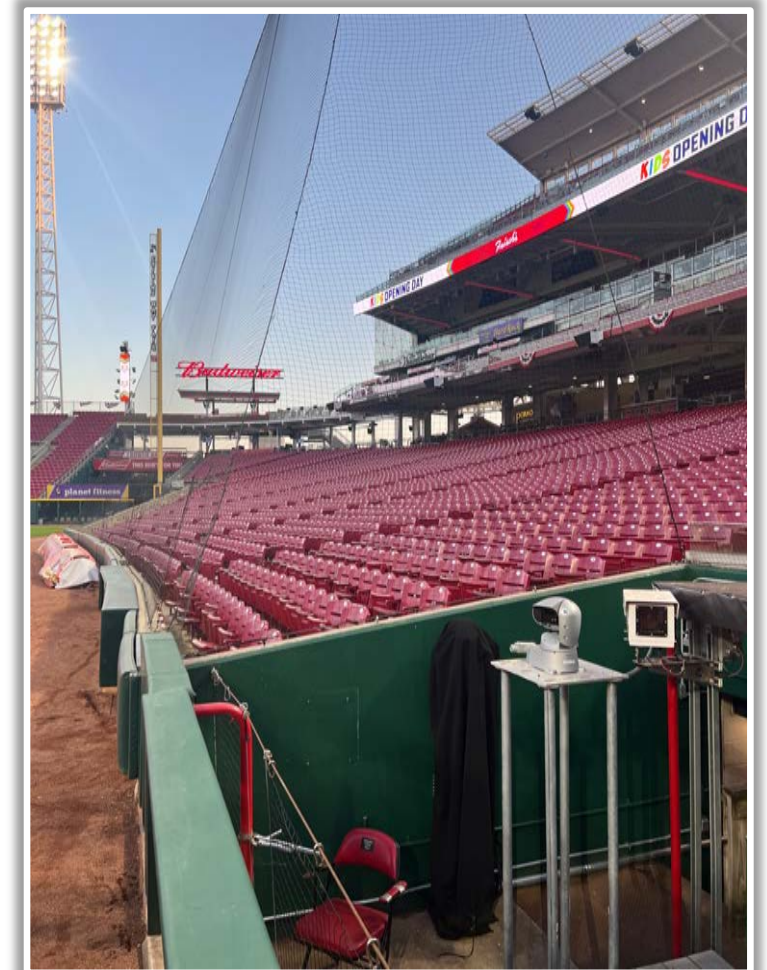

Great American Ball Park Ground Rules

RF Fan Safety Netting Photos: