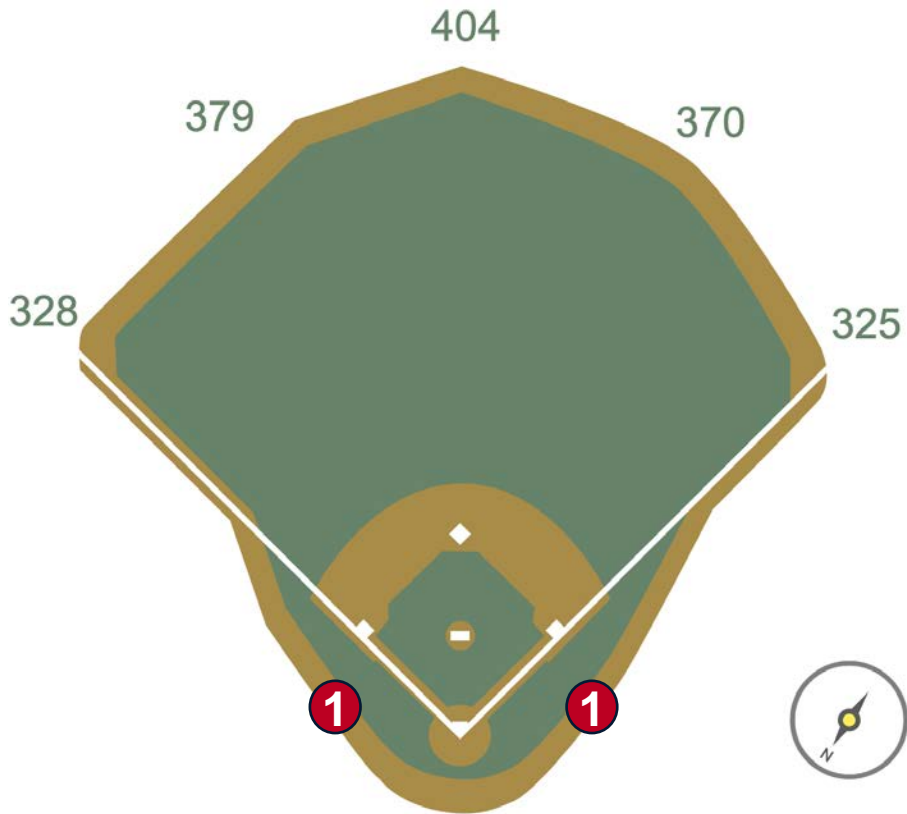

Great American Ball Park

2023 Ground Rules

Date: March 30, 2023

Great American Ball Park Ground Rules

RULE #1: Ball striking facing over dugout or recessed steal railing: **Out of Play**

Great American Ball Park Ground Rules

RULE #2: Batted fair ball striking railing on top of wall down the line in foul territory and rebounding onto playing field: **In Play**

Great American Ball Park Ground Rules

RULE #3: Batted ball in flight striking above and beyond the yellow padding (including green padding, concrete and fan safety railings) regardless of whether or not the ball bounces back onto the field or continues into the stands: **Home Run**

Great American Ball Park Ground Rules

RULE #4: Bounding ball striking above and beyond the yellow padding (including green padding, concrete and fan safety railings) and rebounding onto the playing field: **Two Bases**

RULE #6: Batted ball in flight striking vertical yellow line in left-center field or right field corner at a point above the outfield fence and continuing over outfield fence in fair territory: **Home Run**