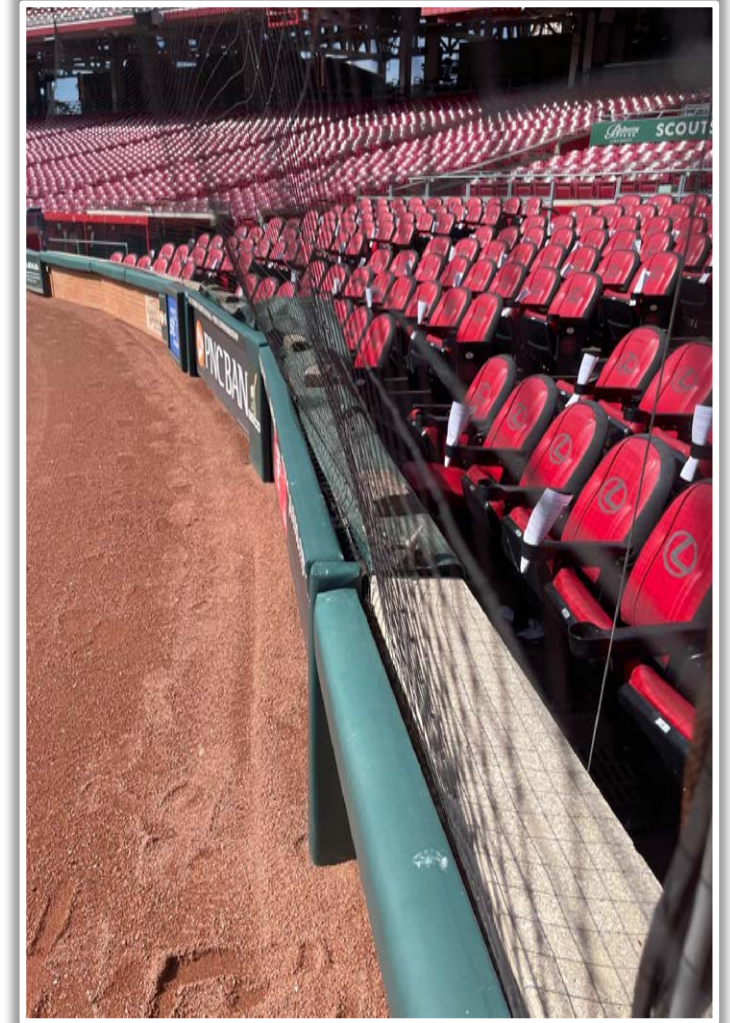

Great American Ball Park Ground Rules

RULE #5: Batted ball in flight striking the facing or top of the yellow padding and rebounding onto the playing field: **Live and In Play**

Great American Ball Park Ground Rules

RULE #6: Batted ball in flight striking vertical yellow line in left-center field or right field corner at a point above the outfield fence and continuing over outfield fence in fair territory: **Home Run**

Great American Ball Park Ground Rules

RULE #7: Batted ball in flight striking vertical yellow line in left-center field or right field corner and rebounding onto the playing field: **In Play**

Great American Ball Park Ground Rules

Backstop Photos:

Great American Ball Park Ground Rules

3B Dugout Photos:

Great American Ball Park Ground Rules

3B iPad Camera Photos:

3B Pitcher Camera

3B Batter Camera

A ball that strikes the camera behind the netting and enclosed padding is **live and in play** unless it becomes lodged or is otherwise deemed unplayable (i.e. goes completely through the netting).