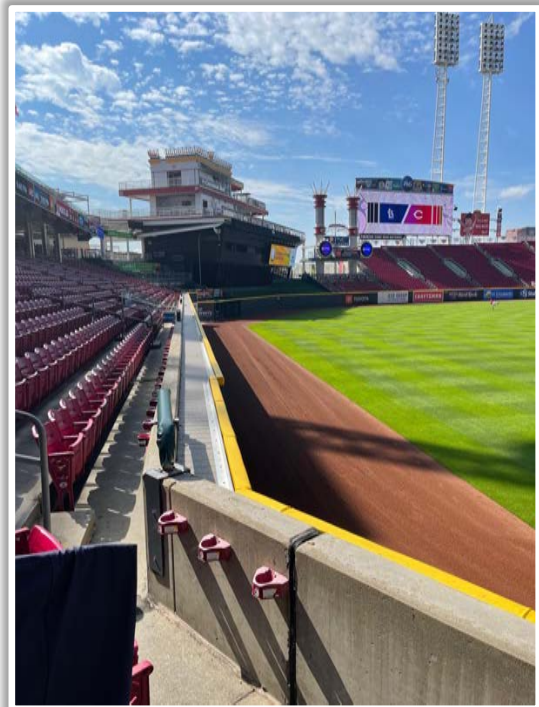

RULE #2: Batted fair ball striking railing on top of wall down the line in foul territory and rebounding onto playing field: **In Play**

Great American Ball Park Ground Rules

RULE #3: Batted ball in flight striking above and beyond the yellow padding (including green padding, concrete and fan safety railings) regardless of whether or not the ball bounces back onto the field or continues into the stands: **Home Run**

Great American Ball Park Ground Rules

RULE #5: Batted ball in flight striking the facing or top of the yellow padding and rebounding onto the playing field: **Live and In Play**

Great American Ball Park Ground Rules

RULE #6: Batted ball in flight striking vertical yellow line in left-center field or right field corner at a point above the outfield fence and continuing over outfield fence in fair territory: **Home Run**

Backstop Photos:

Great American Ball Park Ground Rules

3B Dugout Photos:

Great American Ball Park Ground Rules

3B iPad Camera Photos:

3B Pitcher Camera

3B Batter Camera

A ball that strikes the camera behind the netting and enclosed padding is **live and in play** unless it becomes lodged or is otherwise deemed unplayable (i.e. goes completely through the netting).