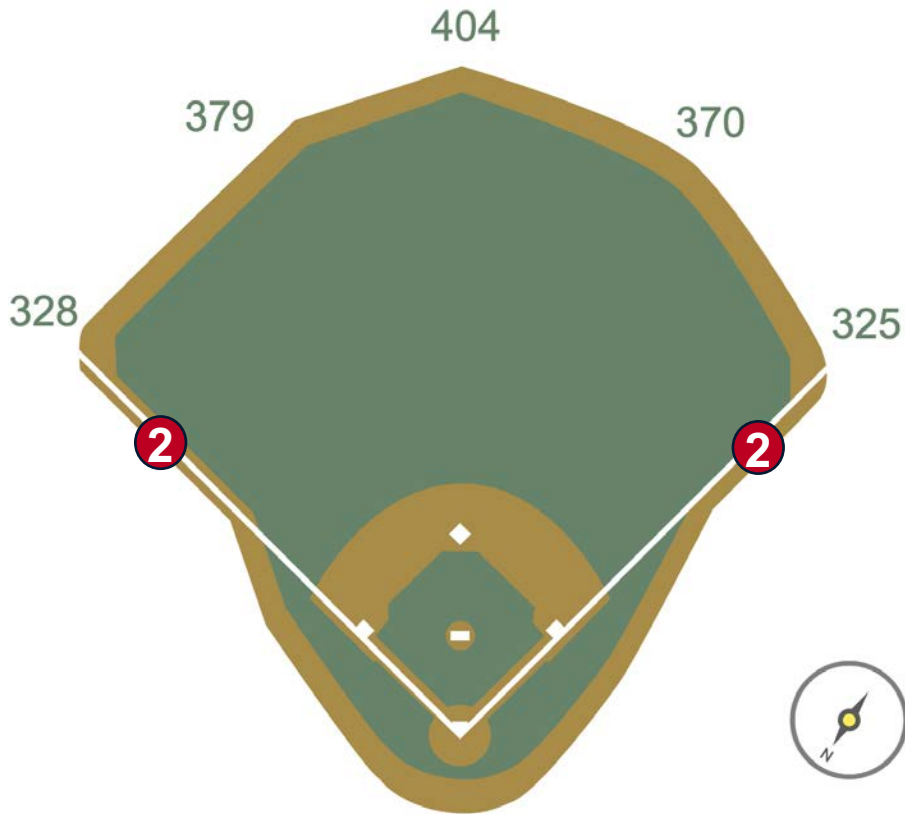

Great American Ball Park

2023 Ground Rules

Date: March 30, 2023

Great American Ball Park Ground Rules

RULE #1: Ball striking facing over dugout or recessed steal railing: **Out of Play**

Great American Ball Park Ground Rules

RULE #2: Batted fair ball striking railing on top of wall down the line in foul territory and rebounding onto playing field: **In Play**

Great American Ball Park Ground Rules

RULE #3: Batted ball in flight striking above and beyond the yellow padding (including green padding, concrete and fan safety railings) regardless of whether or not the ball bounces back onto the field or continues into the stands: **Home Run**

Great American Ball Park Ground Rules

RULE #4: Bounding ball striking above and beyond the yellow padding (including green padding, concrete and fan safety railings) and rebounding onto the playing field: **Two Bases**

RULE #6: Batted ball in flight striking vertical yellow line in left-center field or right field corner at a point above the outfield fence and continuing over outfield fence in fair territory: **Home Run**