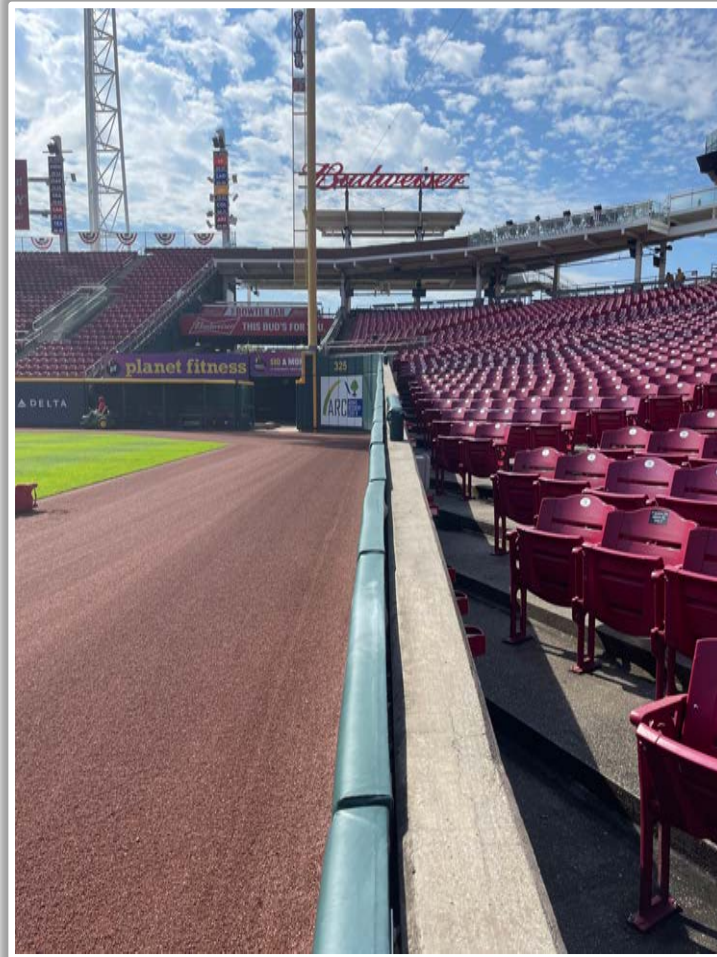

Great American Ball Park Ground Rules

3B Camera Well Photos:

*The netting and red poles in the camera wells are recessed and **Out of Play***

Great American Ball Park Ground Rules

3B Camera Well Photos (Cont.):

Great American Ball Park Ground Rules

LF Fan Safety Netting Photos:

Great American Ball Park Ground Rules

LF Corner Photos:

Great American Ball Park Ground Rules

LF Wall Photos:

Great American Ball Park Ground Rules

CF Wall Photos:

Great American Ball Park Ground Rules

RF Wall Photos:

Great American Ball Park Ground Rules

RF Fence Photos:

Great American Ball Park Ground Rules

RF Corner Photos:

Great American Ball Park Ground Rules

Tarp and RF Extended Fan Safety Netting Photos:

Great American Ball Park Ground Rules

RF Fan Safety Netting Photos:

Great American Ball Park Ground Rules

*The netting and red poles in the camera wells are recessed and **Out of Play***