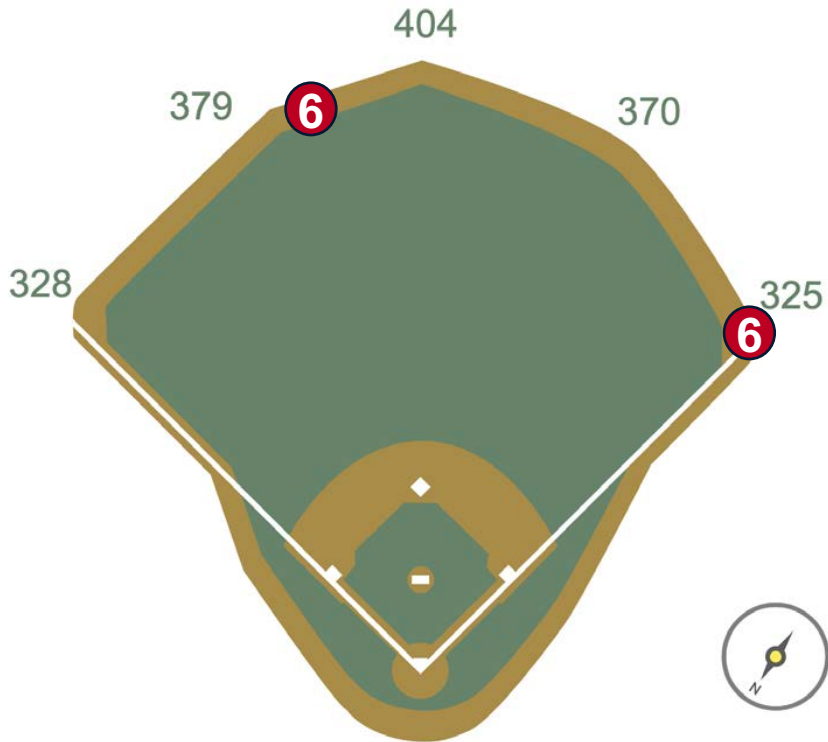

RULE #2: Batted fair ball striking railing on top of wall down the line in foul territory and rebounding onto playing field: **In Play**

Great American Ball Park Ground Rules

RULE #3: Batted ball in flight striking above and beyond the yellow padding (including green padding, concrete and fan safety railings) regardless of whether or not the ball bounces back onto the field or continues into the stands: **Home Run**

Great American Ball Park Ground Rules

RULE #4: Bounding ball striking above and beyond the yellow padding (including green padding, concrete and fan safety railings) and rebounding onto the playing field: **Two Bases**

Great American Ball Park Ground Rules

RULE #5: Batted ball in flight striking the facing or top of the yellow padding and rebounding onto the playing field: **Live and In Play**

Great American Ball Park Ground Rules

RULE #6: Batted ball in flight striking vertical yellow line in left-center field or right field corner at a point above the outfield fence and continuing over outfield fence in fair territory: **Home Run**