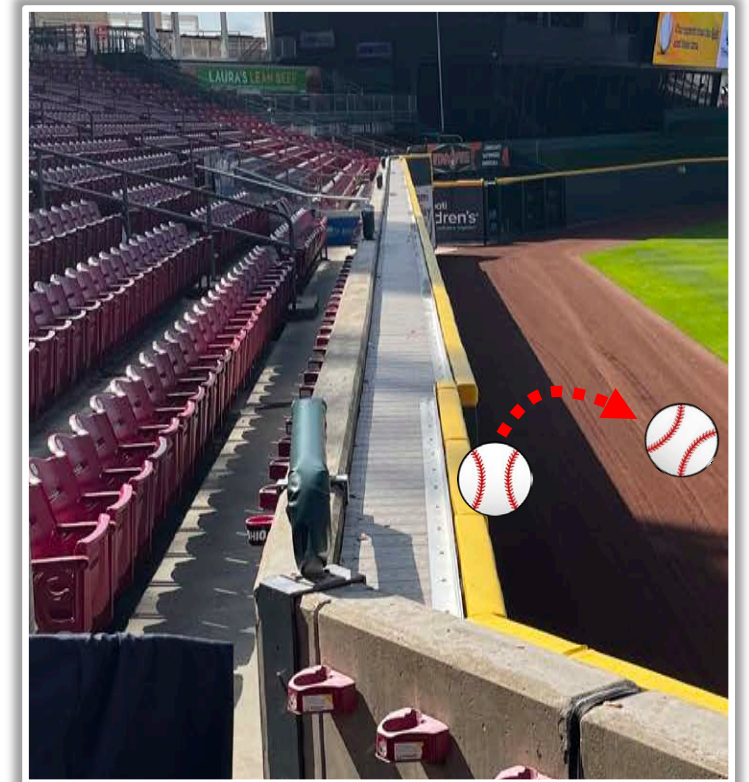

RULE #2: Batted fair ball striking railing on top of wall down the line in foul territory and rebounding onto playing field: **In Play**

Great American Ball Park Ground Rules

RULE #3: Batted ball in flight striking above and beyond the yellow padding (including green padding, concrete and fan safety railings) regardless of whether or not the ball bounces back onto the field or continues into the stands: **Home Run**

Great American Ball Park Ground Rules

RULE #5: Batted ball in flight striking the facing or top of the yellow padding and rebounding onto the playing field: **Live and In Play**

Great American Ball Park Ground Rules

RULE #6: Batted ball in flight striking vertical yellow line in left-center field or right field corner at a point above the outfield fence and continuing over outfield fence in fair territory: **Home Run**

Backstop Photos:

Great American Ball Park Ground Rules

3B Dugout Photos:

Great American Ball Park Ground Rules

3B iPad Camera Photos:

3B Pitcher Camera

3B Batter Camera

A ball that strikes the camera behind the netting and enclosed padding is **live and in play** unless it becomes lodged or is otherwise deemed unplayable (i.e. goes completely through the netting).