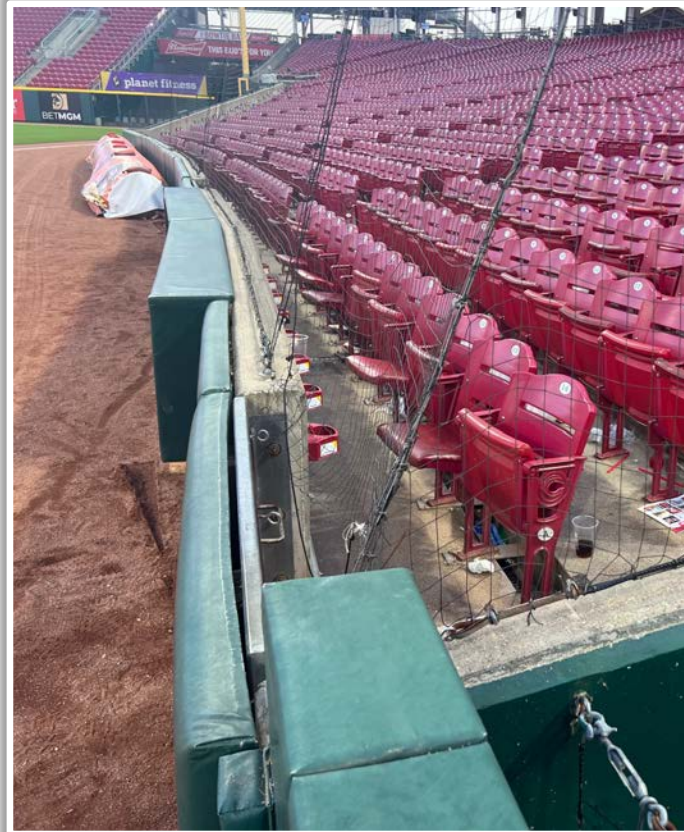

Great American Ball Park Ground Rules

3B Camera Well Photos:

*The netting and red poles in the camera wells are recessed and **Out of Play***

Great American Ball Park Ground Rules

3B Camera Well Photos (Cont.):

Great American Ball Park Ground Rules

LF Fan Safety Netting Photos:

Great American Ball Park Ground Rules

LF Corner Photos:

Great American Ball Park Ground Rules

LF Wall Photos:

Great American Ball Park Ground Rules

CF Wall Photos:

Great American Ball Park Ground Rules

RF Wall Photos:

Great American Ball Park Ground Rules

RF Fence Photos:

Great American Ball Park Ground Rules

RF Corner Photos:

Great American Ball Park Ground Rules

Tarp and RF Extended Fan Safety Netting Photos:

Great American Ball Park Ground Rules

RF Fan Safety Netting Photos:

Great American Ball Park Ground Rules

*The netting and red poles in the camera wells are recessed and **Out of Play***