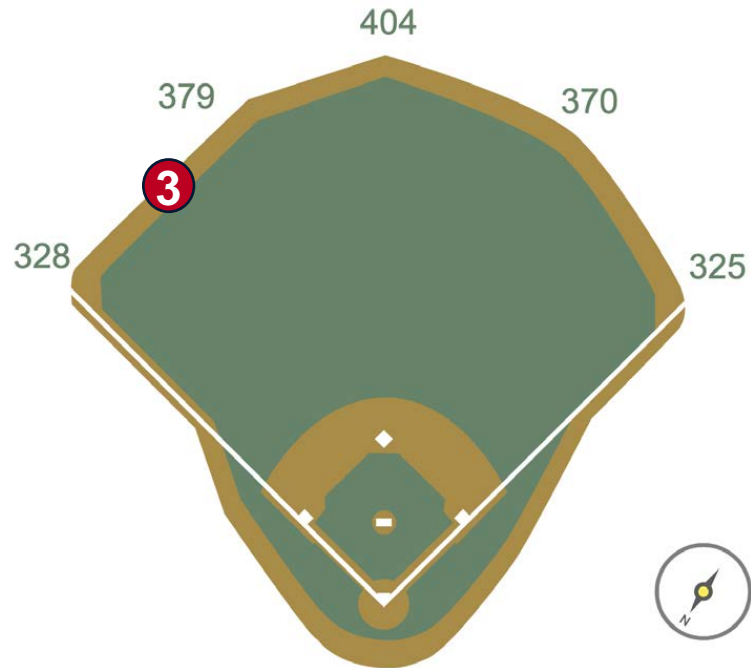

Great American Ball Park

2023 Ground Rules

Date: March 30, 2023

Great American Ball Park Ground Rules

RULE #1: Ball striking facing over dugout or recessed steal railing: **Out of Play**

Great American Ball Park Ground Rules

RULE #2: Batted fair ball striking railing on top of wall down the line in foul territory and rebounding onto playing field: **In Play**

Great American Ball Park Ground Rules

RULE #3: Batted ball in flight striking above and beyond the yellow padding (including green padding, concrete and fan safety railings) regardless of whether or not the ball bounces back onto the field or continues into the stands: **Home Run**

RULE #6: Batted ball in flight striking vertical yellow line in left-center field or right field corner at a point above the outfield fence and continuing over outfield fence in fair territory: **Home Run**