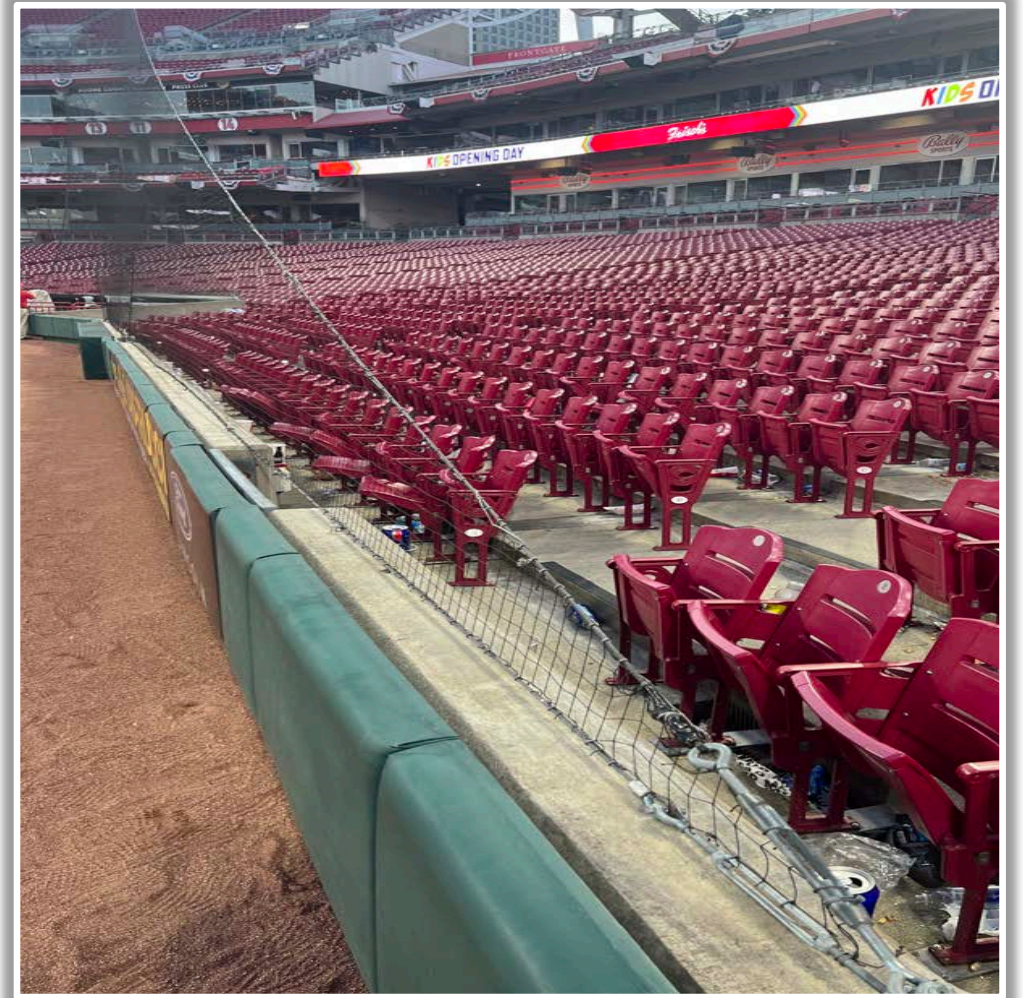

RULE #6: Batted ball in flight striking vertical yellow line in left-center field or right field corner at a point above the outfield fence and continuing over outfield fence in fair territory: **Home Run**

Backstop Photos:

Great American Ball Park Ground Rules

3B Dugout Photos:

Great American Ball Park Ground Rules

3B iPad Camera Photos:

3B Pitcher Camera

3B Batter Camera

A ball that strikes the camera behind the netting and enclosed padding is **live and in play** unless it becomes lodged or is otherwise deemed unplayable (i.e. goes completely through the netting).

Great American Ball Park Ground Rules

3B Camera Well Photos:

*The netting and red poles in the camera wells are recessed and **Out of Play***

Great American Ball Park Ground Rules

3B Camera Well Photos (Cont.):

Great American Ball Park Ground Rules

LF Fan Safety Netting Photos:

Great American Ball Park Ground Rules

LF Corner Photos:

Great American Ball Park Ground Rules

LF Wall Photos:

Great American Ball Park Ground Rules