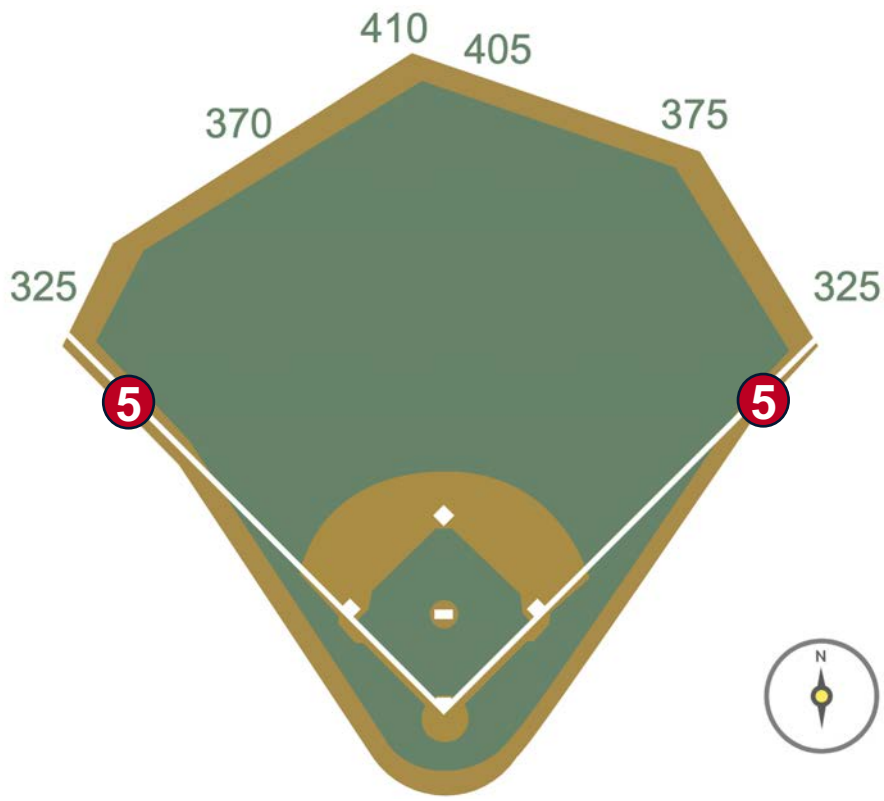

Progressive Field Ground Rules

RULE #5: Fair bounding ball striking the angled rails along walls in foul territory: **In Play**