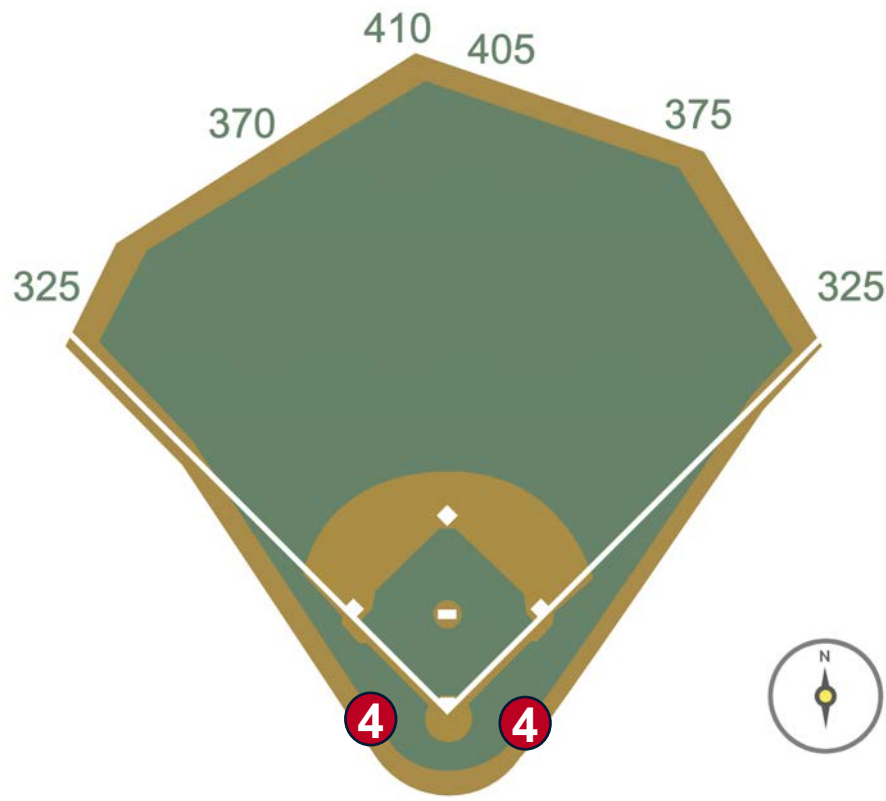

Progressive Field Ground Rules

RULE #4: Ball striking roofs or color facings of dugouts, camera wells or diamond suites: **Out of Play**