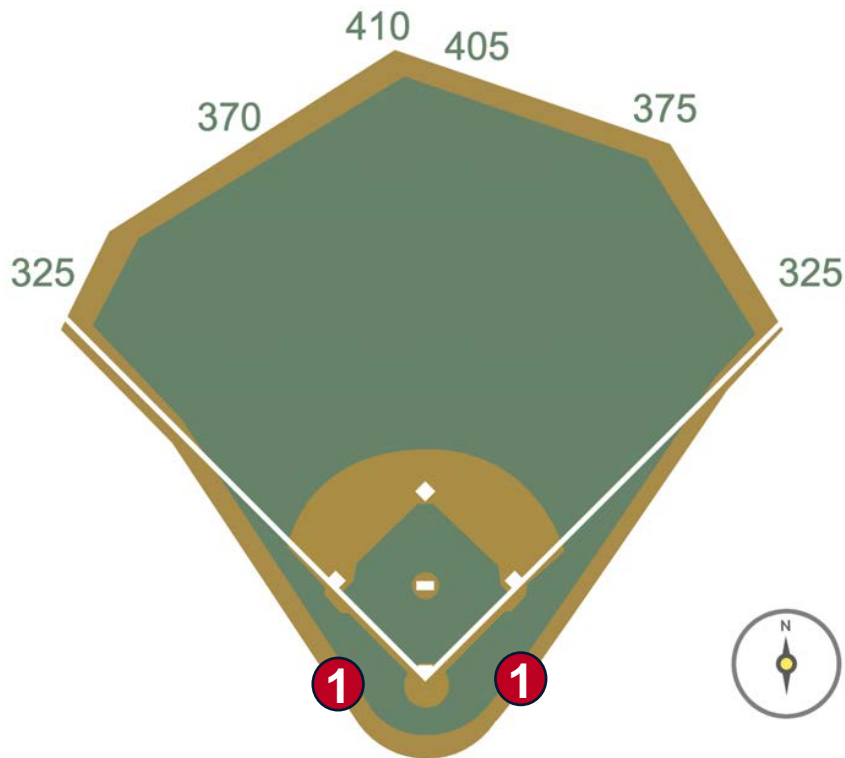

# Progressive Field Ground Rules

**RULE #1:** Thrown or pitched ball striking netting in front of Dugout Suites, Dugouts and Camera Wells and caroming back onto the playing field: **In Play**