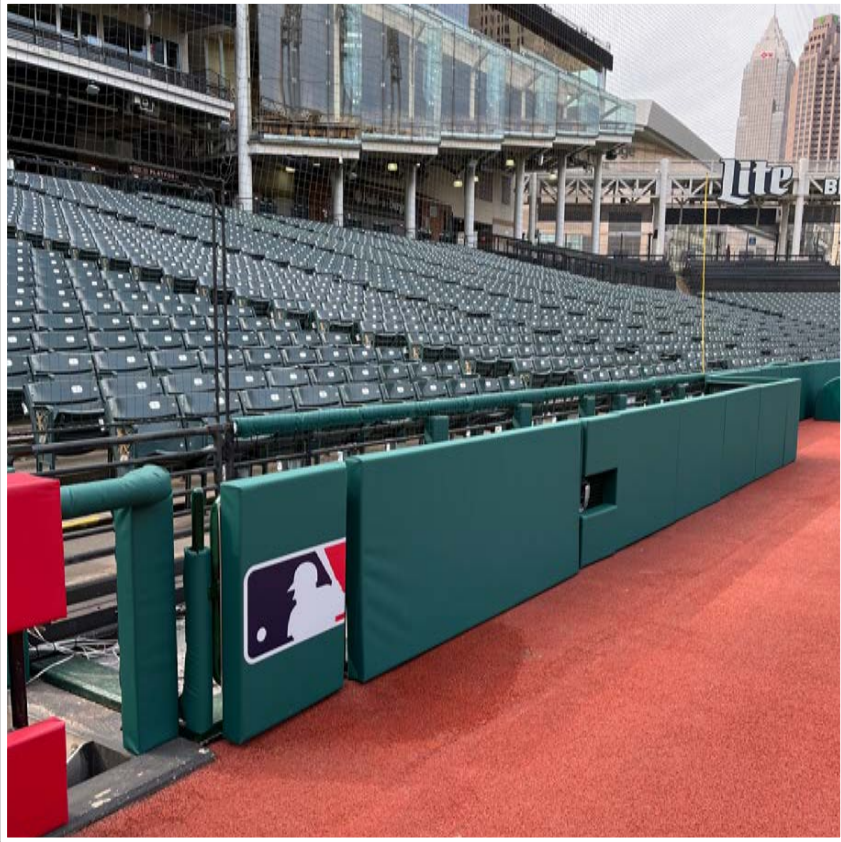

Progressive Field Ground Rules

3B Camera Well Photos: