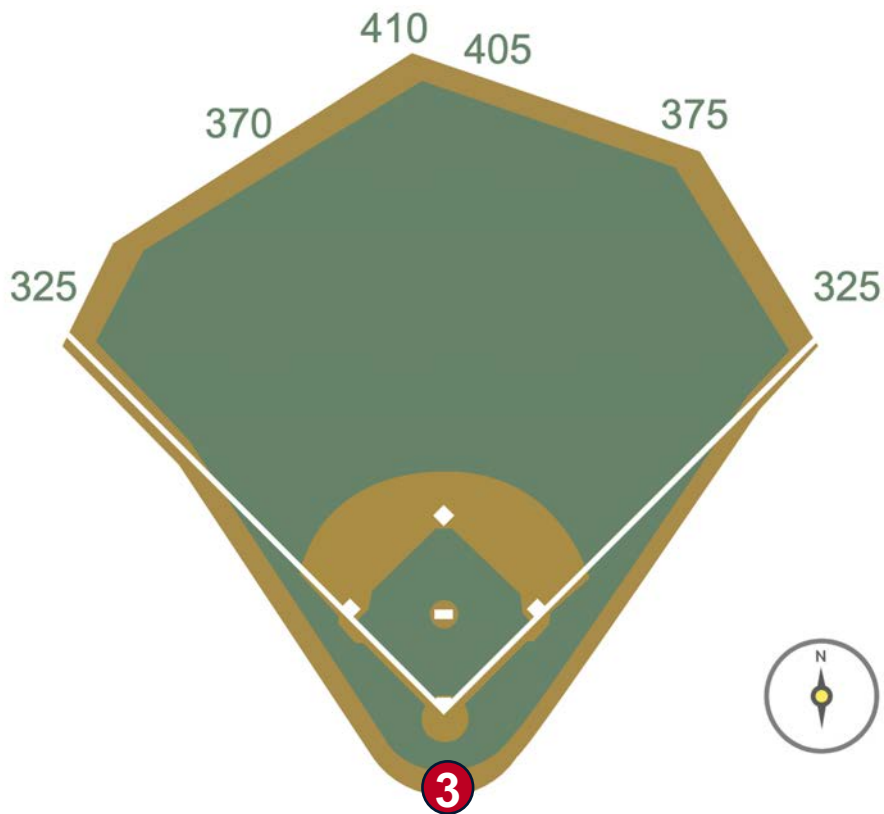

Progressive Field Ground Rules

RULE #3: Thrown or pitched ball striking overhead net at home plate camera well: **Out of Play**