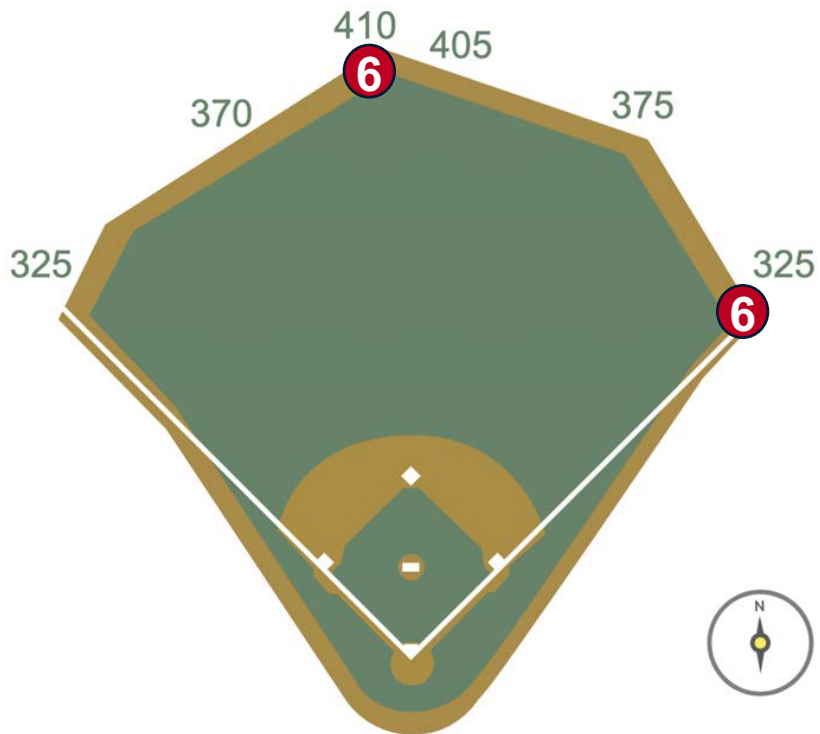

Progressive Field Ground Rules

RULE #6: Batted ball in flight striking the higher wall at a point above the lower wall and bounding over the lower wall: **Home Run**