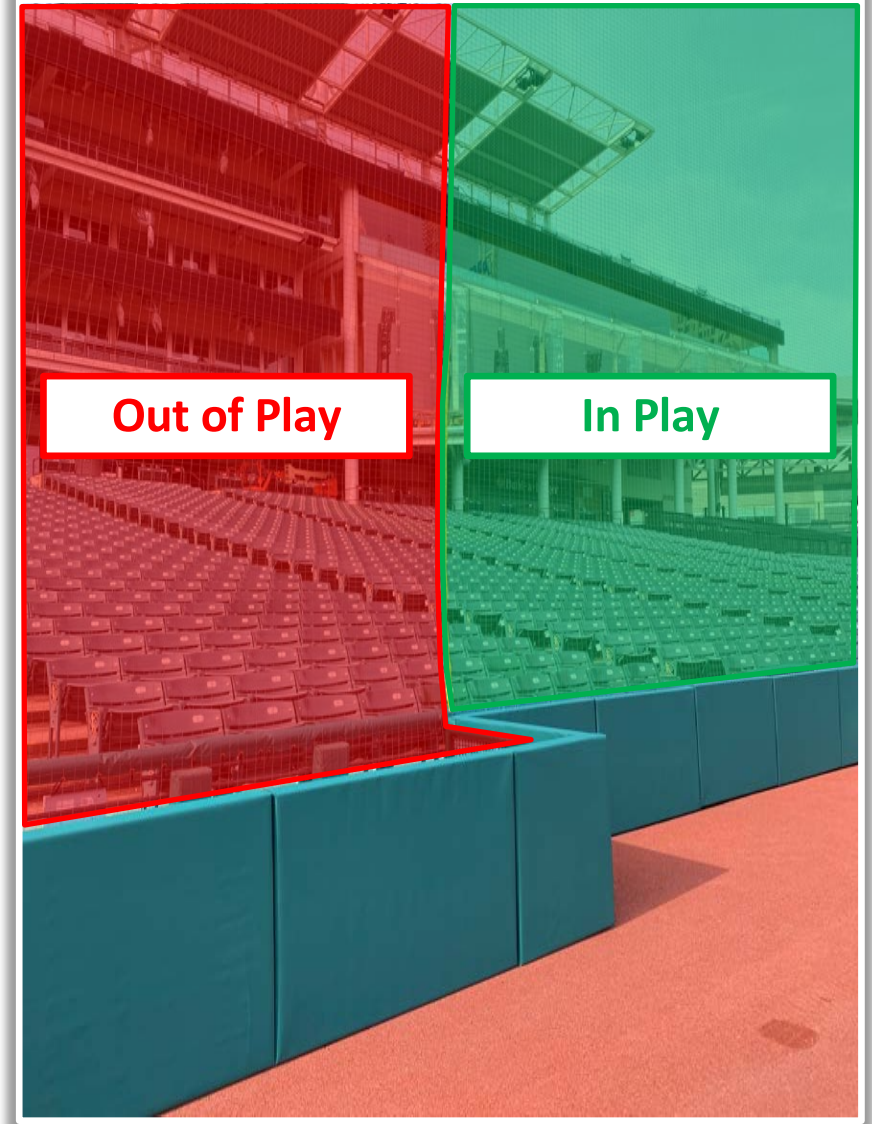

Progressive Field Ground Rules

3B Camera Well Photos (Cont.):