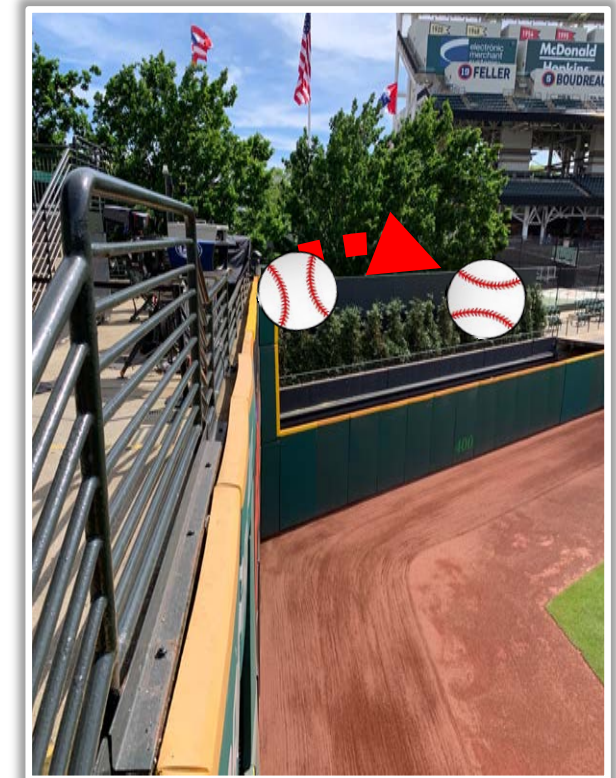

Progressive Field Ground Rules

RULE #6: Batted ball in flight striking the higher wall at a point above the lower wall and bounding over the lower wall: **Home Run**