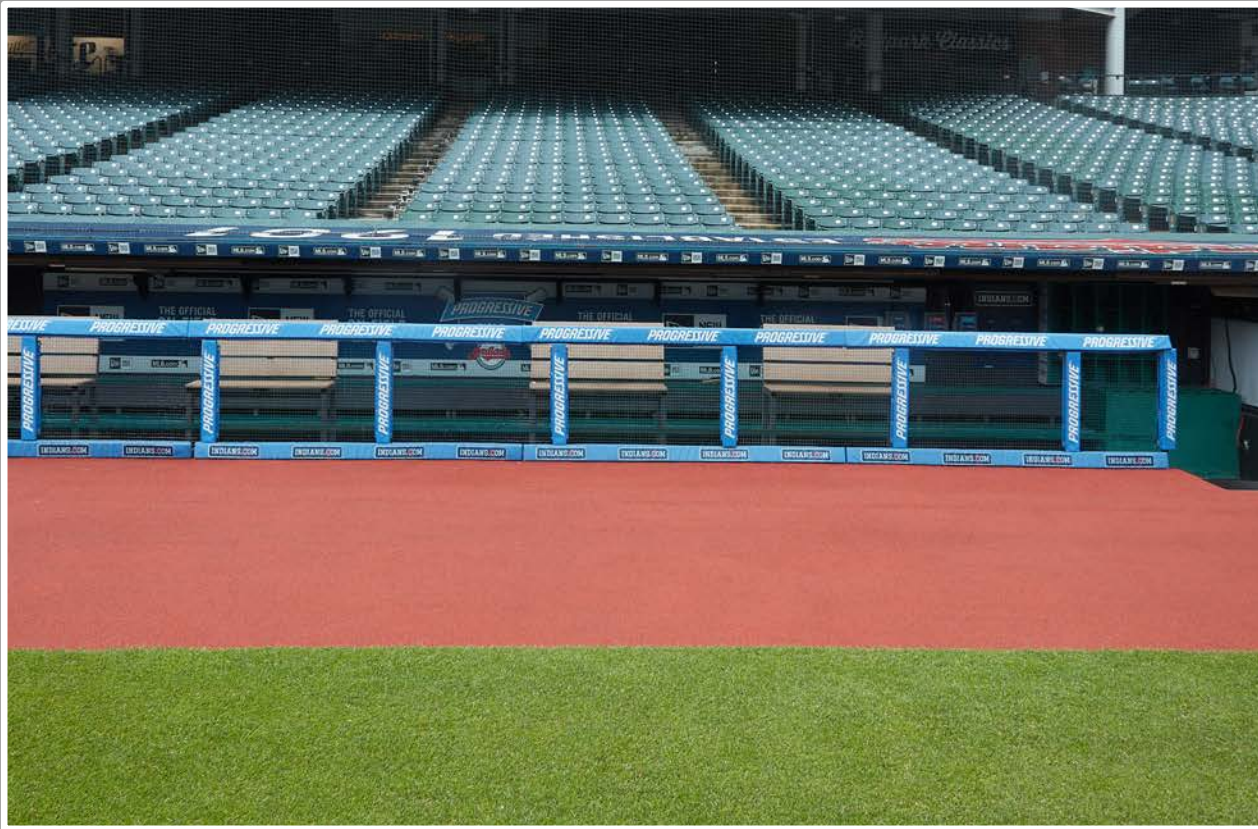

Progressive Field Ground Rules

1B Dugout Photos: