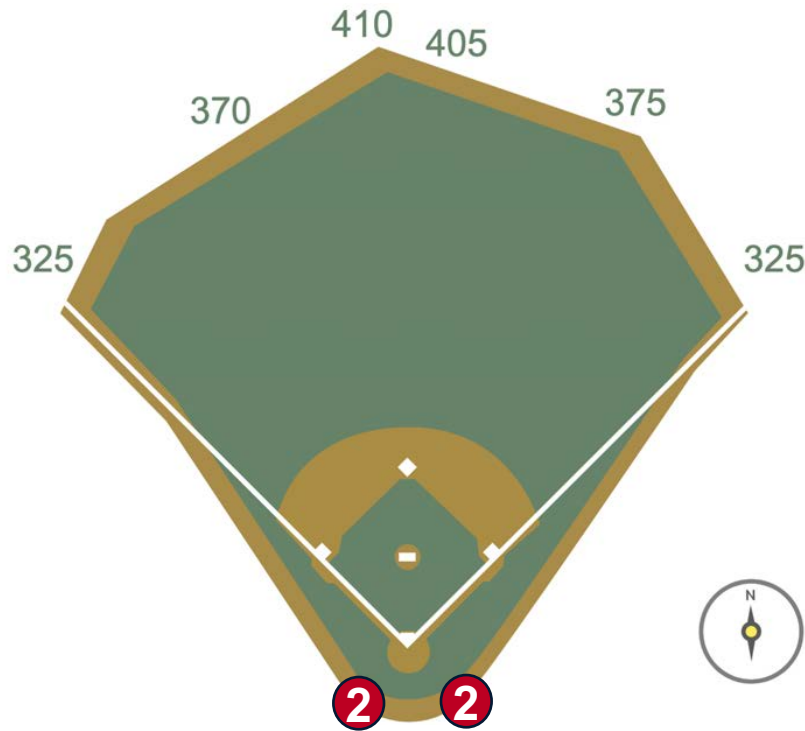

Progressive Field Ground Rules

RULE #2: Thrown or pitched ball striking netting attached to the flat area/roof of Dugout Suites, Dugouts and Camera Wells: **Out of Play**