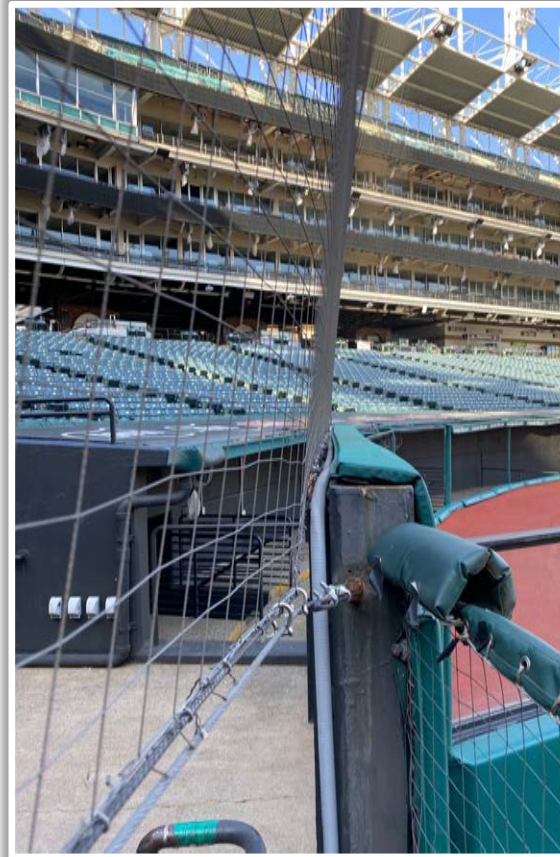

Progressive Field Ground Rules

RULE #3: Thrown or pitched ball striking overhead net at home plate camera well: **Out of Play**