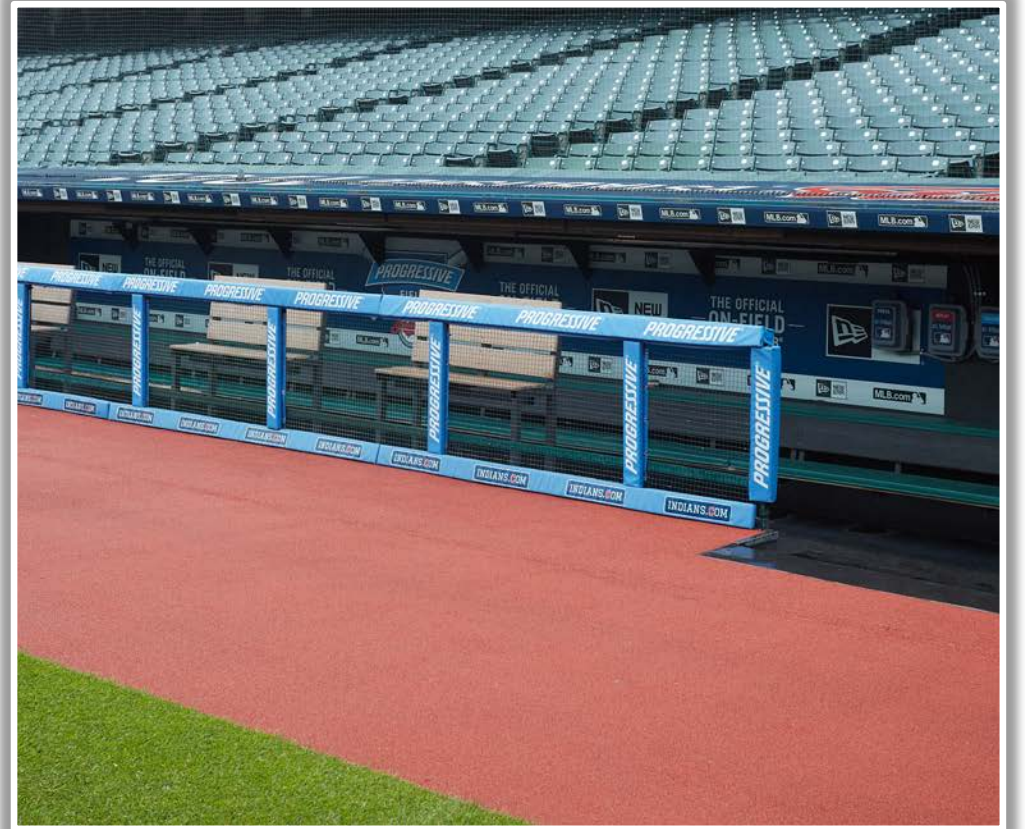

Progressive Field Ground Rules

1B Dugout Photos: