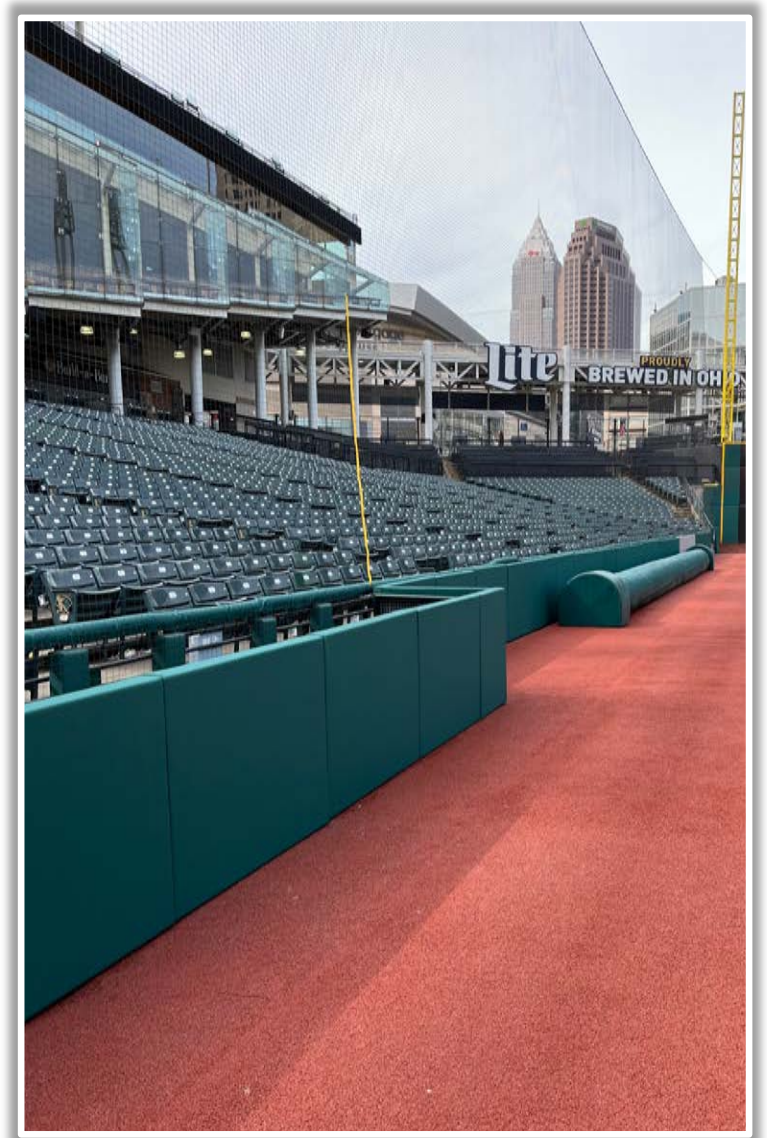

Progressive Field Ground Rules

3B Camera Well Photos: