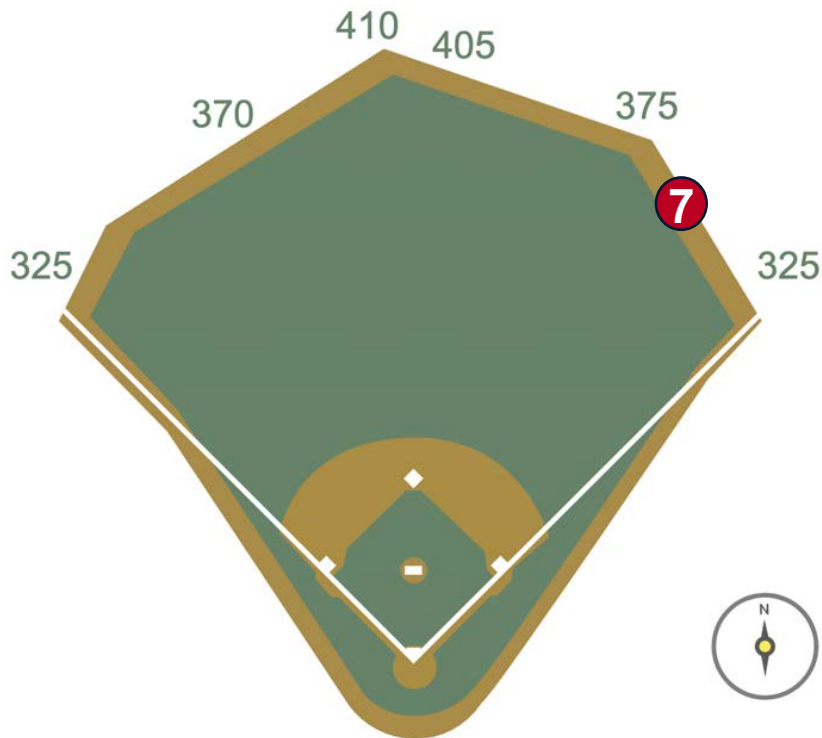

Progressive Field Ground Rules

RULE #7: Batted ball in flight striking the flat area in front of right field seating area and beyond right field wall: **Home Run**