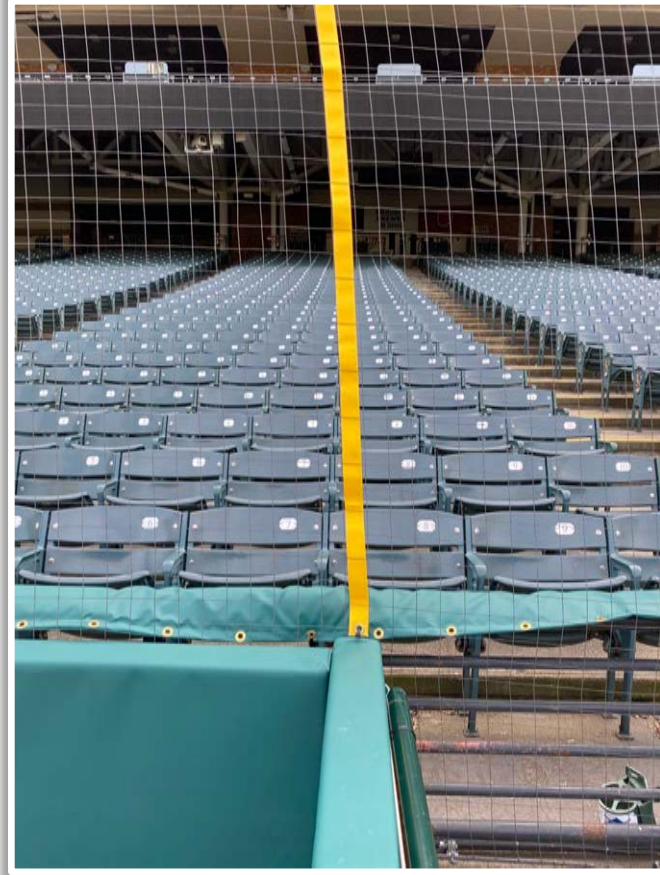

Progressive Field Ground Rules

3B Camera Well Photos (Cont.):