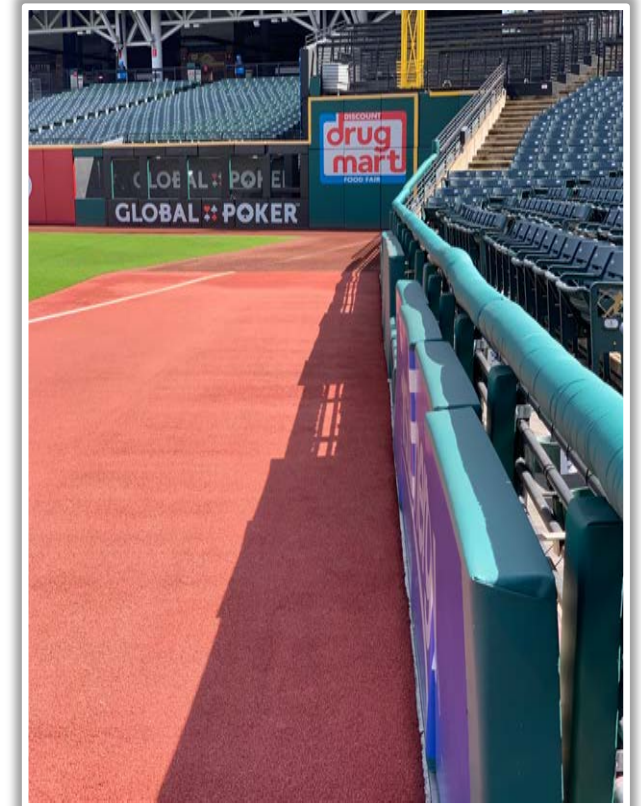

Progressive Field Ground Rules

RULE #5: Fair bounding ball striking the angled rails along walls in foul territory: **In Play**