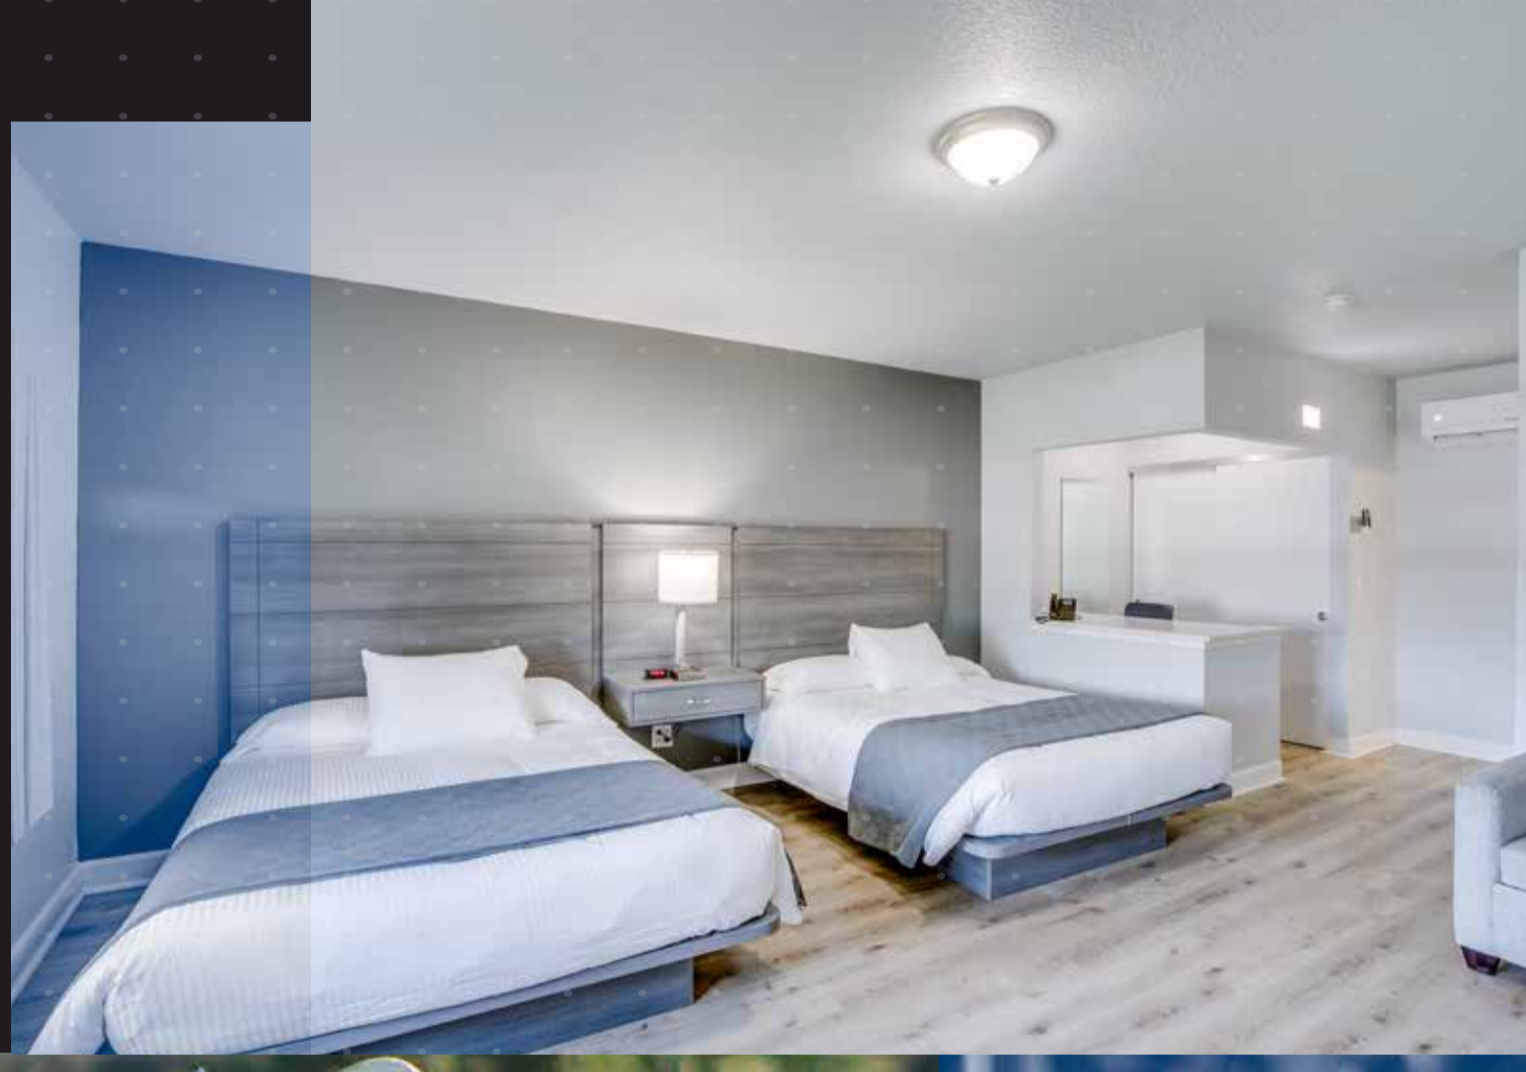

#### JRTC Villas

- 89 newly renovated on-site villa rooms including suites for coaches
- Complimentary high-speed WiFi
- All rooms equipped with television, microwave, and mini fridge
- Daily housekeeping service
- Dining room serving all-you-can-eat, buffet style meals
- Coin-operated laundry facility
- 24 hour staffed front desk
- Nighttime security