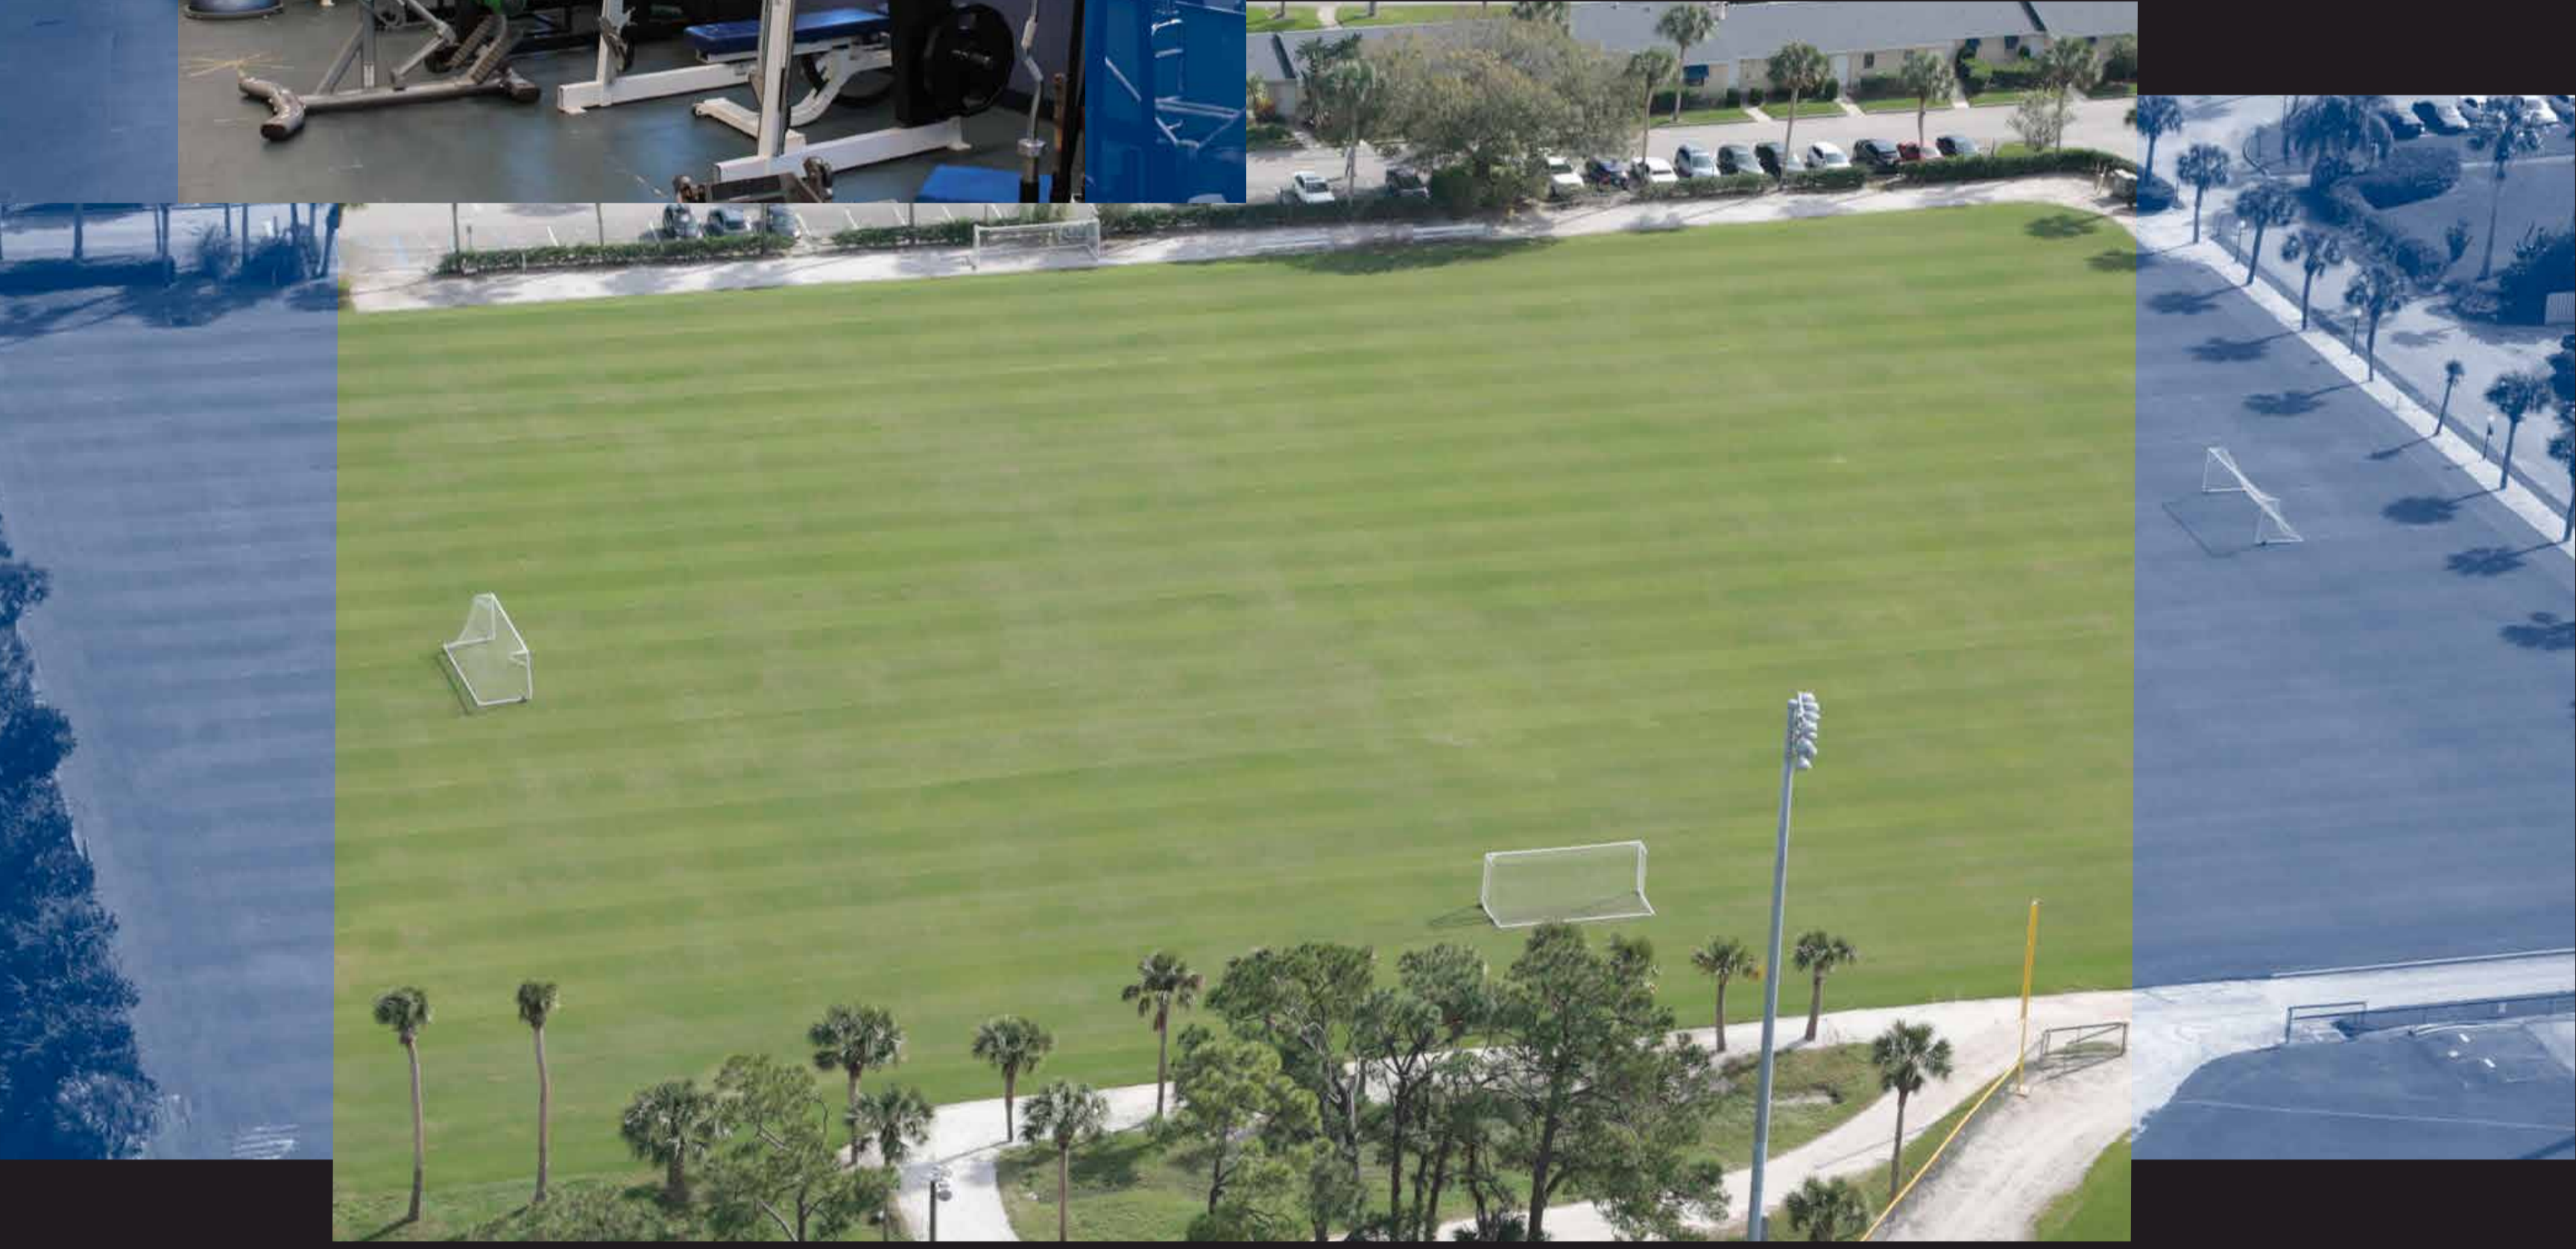

ACCOMMODATIONS & DINING

JRTC Villas

- 89 newly renovated on-site villa rooms including suites for coaches
- Complimentary high-speed WiFi
- All rooms equipped with television, microwave, and mini fridge
- Daily housekeeping service
- Dining room serving all-you-can-eat, buffet style meals
- Coin-operated laundry facility
- 24 hour staffed front desk
- Nighttime security