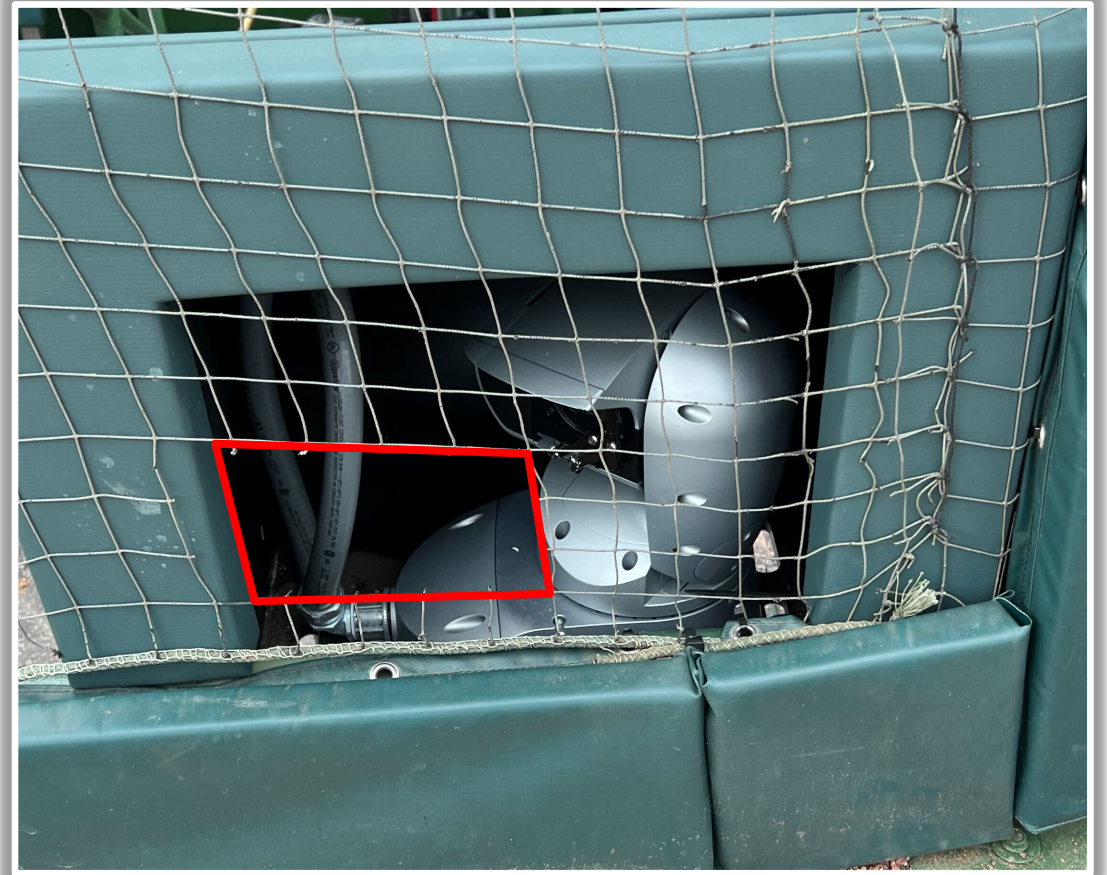

Wrigley Field Ground Rules

RULE #2: Ball resting on the concrete ledge or wall padding behind tarp is **Live and In Play** unless the Umpire judges that the ball is in an area that is unreachable and has otherwise become unplayable

Wrigley Field Ground Rules

RULE #10: Fair ball lodges in or under field access gates in left or right field:
Two Bases

Wrigley Field Ground Rules

Backstop Photos:

| Wrigley Field Ground Rules

3B Dugout Photos:

Wrigley Field Ground Rules

3B iPad Camera Photos:

A ball that strikes the camera and rebounds onto the playing field is live and in play unless it becomes lodged or is otherwise deemed unplayable

Wrigley Field Ground Rules