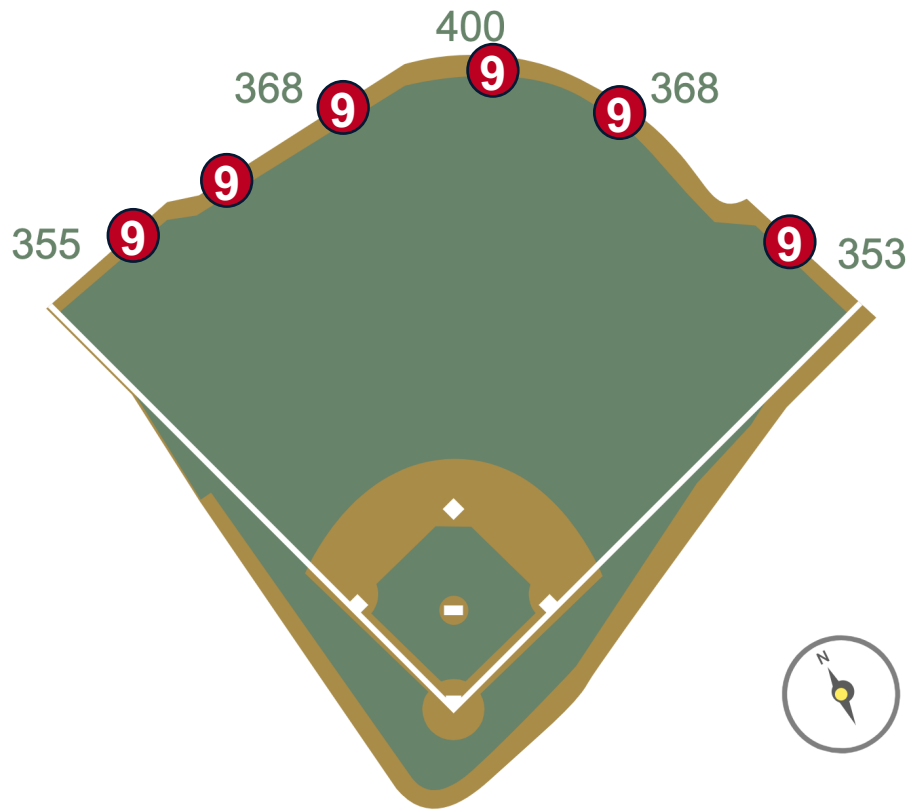

Wrigley Field Ground Rules

RULE #9: Fair ball enters vines on bleacher wall and rebounds onto playing field: **In Play**