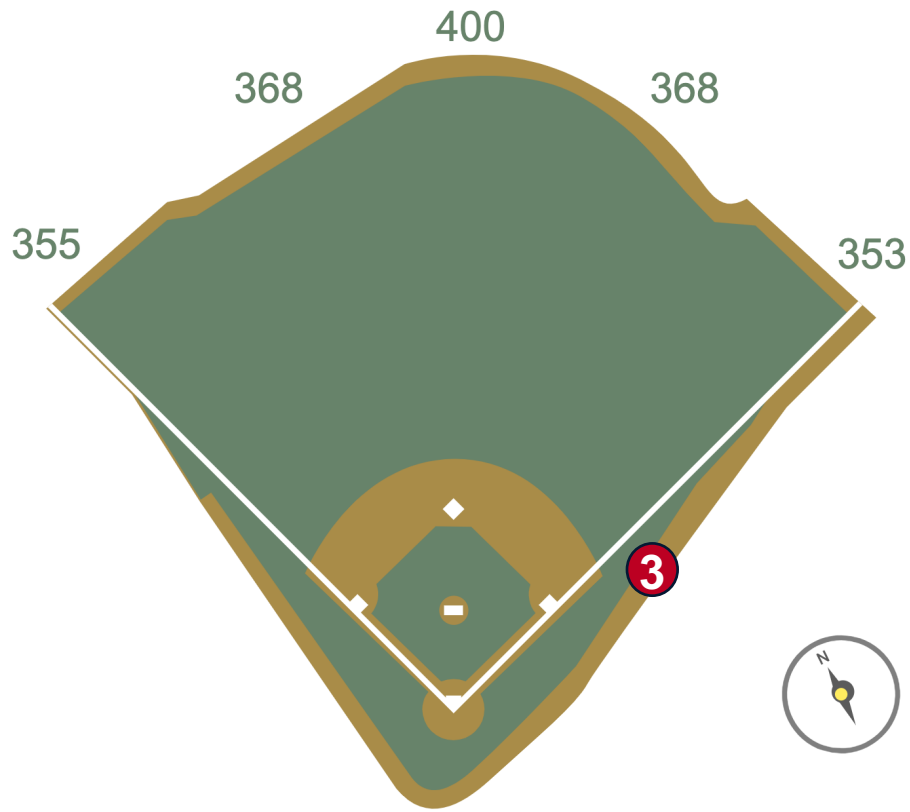

Wrigley Field Ground Rules

RULE #2: Ball resting on the concrete ledge or wall padding behind tarp is **Live and In Play** unless the Umpire judges that the ball is in an area that is unreachable and has otherwise become unplayable

Wrigley Field Ground Rules

RULE #3: Ball striking area above, around on-field tarp and rebounding back onto the playing field: **Live and In Play**

Wrigley Field Ground Rules

RULE #4: Fair batted ball in flight striking any portion of the yellow on the Left or Right Field Foul Pole: **Home Run**

Wrigley Field Ground Rules

RULE #5: Fair ball striking the top of basket/yellow line or the front /side facing of the basket and rebounding onto the playing field: **In Play**

Wrigley Field Ground Rules