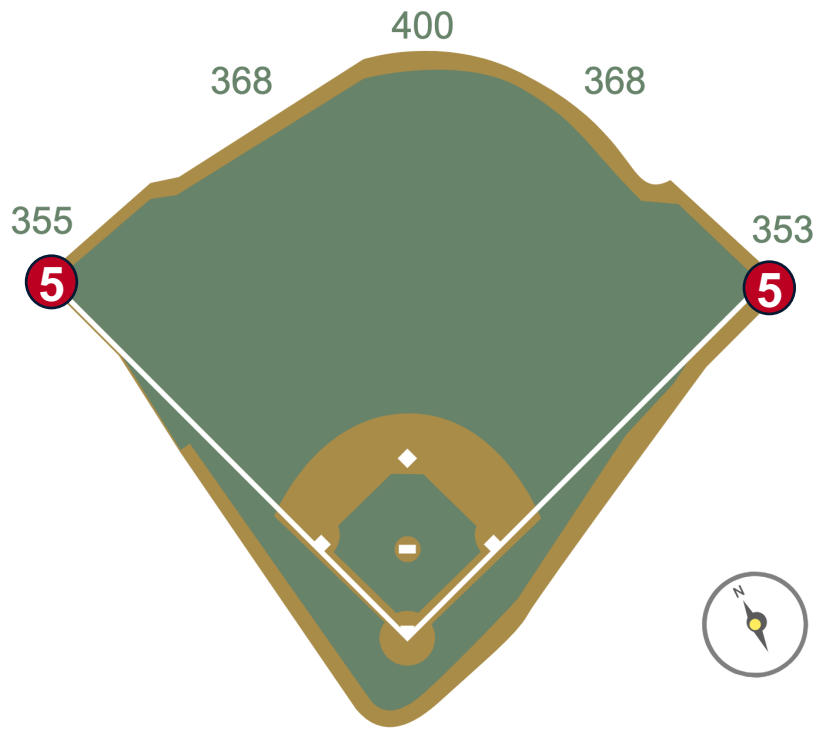

Wrigley Field Ground Rules

RULE #3: Ball striking area above, around on-field tarp and rebounding back onto the playing field: **Live and In Play**

Wrigley Field Ground Rules

RULE #4: Fair batted ball in flight striking any portion of the yellow on the Left or Right Field Foul Pole: **Home Run**

Wrigley Field Ground Rules

RULE #5: Fair ball striking the top of basket/yellow line or the front /side facing of the basket and rebounding onto the playing field: **In Play**

Wrigley Field Ground Rules