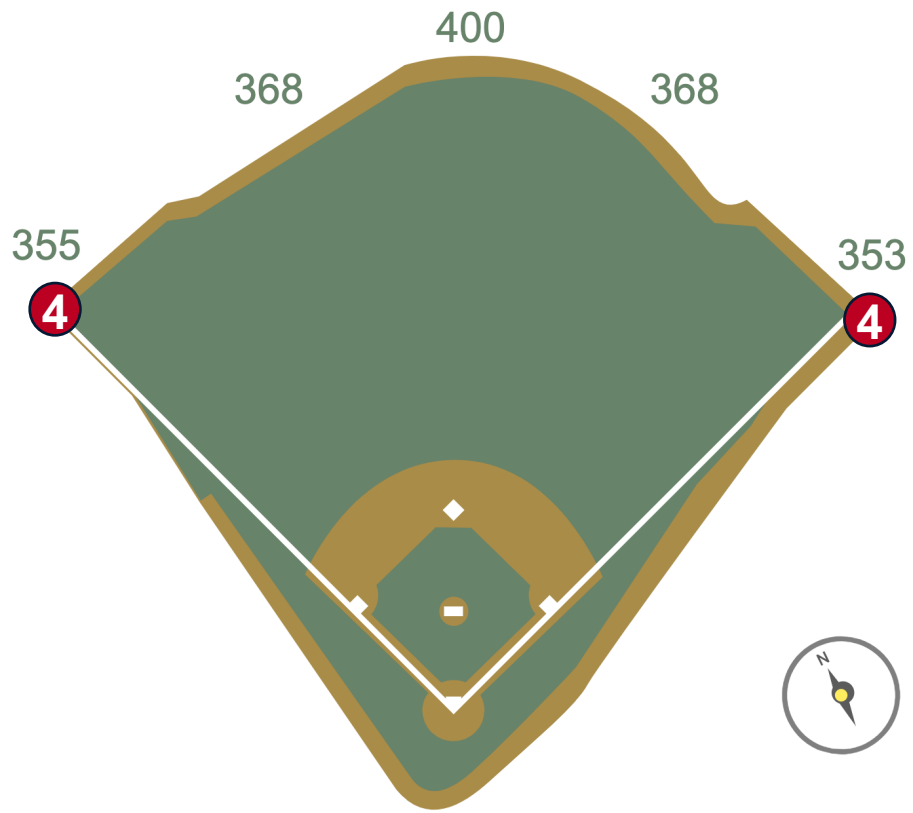

Wrigley Field Ground Rules

RULE #2: Ball resting on the concrete ledge or wall padding behind tarp is **Live and In Play** unless the Umpire judges that the ball is in an area that is unreachable and has otherwise become unplayable

Wrigley Field Ground Rules

RULE #3: Ball striking area above, around on-field tarp and rebounding back onto the playing field: **Live and In Play**

Wrigley Field Ground Rules

RULE #4: Fair batted ball in flight striking any portion of the yellow on the Left or Right Field Foul Pole: **Home Run**

Wrigley Field Ground Rules

RULE #5: Fair ball striking the top of basket/yellow line or the front /side facing of the basket and rebounding onto the playing field: **In Play**

Wrigley Field Ground Rules