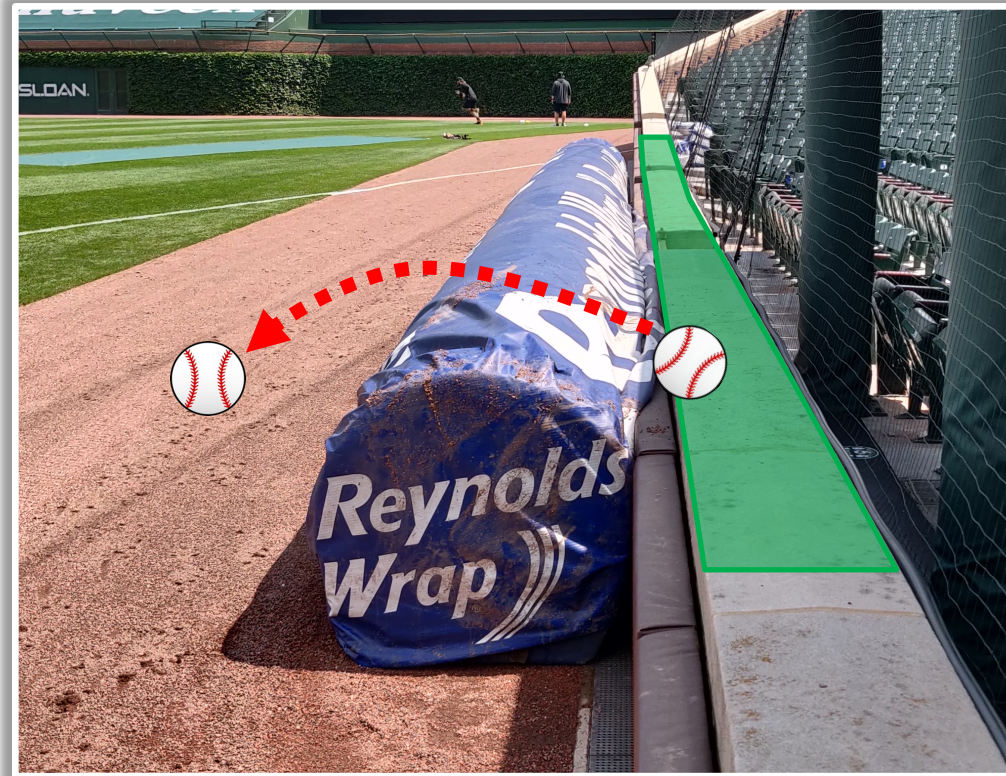

Wrigley Field

2024 Ground Rules

Date: March 28, 2024

Wrigley Field Ground Rules

RULE #1: Ball striking or resting on the recessed metal screening beyond the padding and on top of the camera wells: **Live and In Play**

Wrigley Field Ground Rules

RULE #2: Ball resting on the concrete ledge or wall padding behind tarp is **Live and In Play** unless the Umpire judges that the ball is in an area that is unreachable and has otherwise become unplayable

Wrigley Field Ground Rules

RULE #3: Ball striking area above, around on-field tarp and rebounding back onto the playing field: **Live and In Play**

Wrigley Field Ground Rules

RULE #4: Fair batted ball in flight striking any portion of the yellow on the Left or Right Field Foul Pole: **Home Run**

Wrigley Field Ground Rules

RULE #5: Fair ball striking the top of basket/yellow line or the front /side facing of the basket and rebounding onto the playing field: **In Play**

Wrigley Field Ground Rules