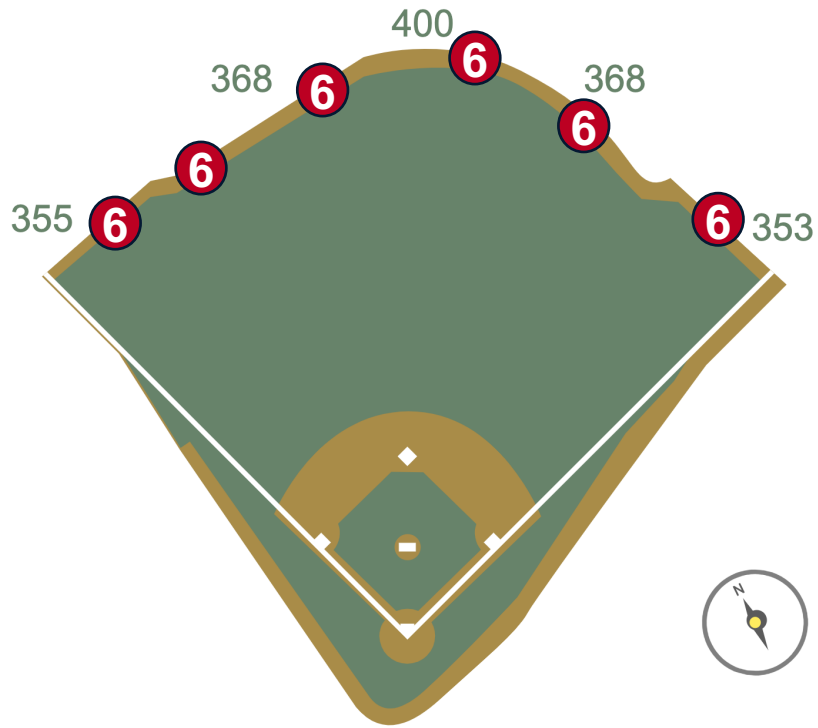

Wrigley Field Ground Rules

RULE #6: Fair ball striking yellow line or front facing of railing or screens attached to bleacher wall and rebounding onto playing field: **In Play**