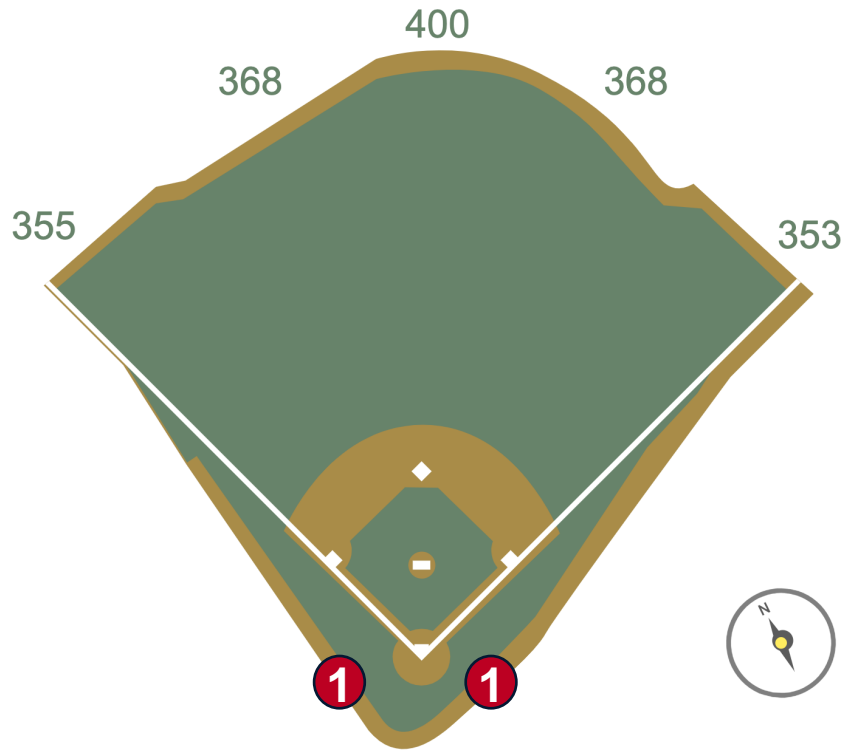

Wrigley Field Ground Rules

RULE #2: Ball resting on the concrete ledge or wall padding behind tarp is **Live and In Play** unless the Umpire judges that the ball is in an area that is unreachable and has otherwise become unplayable

Wrigley Field Ground Rules

RULE #3: Ball striking area above, around on-field tarp and rebounding back onto the playing field: **Live and In Play**

Wrigley Field Ground Rules

RULE #4: Fair batted ball in flight striking any portion of the yellow on the Left or Right Field Foul Pole: **Home Run**

Wrigley Field Ground Rules

RULE #5: Fair ball striking the top of basket/yellow line or the front /side facing of the basket and rebounding onto the playing field: **In Play**

Wrigley Field Ground Rules