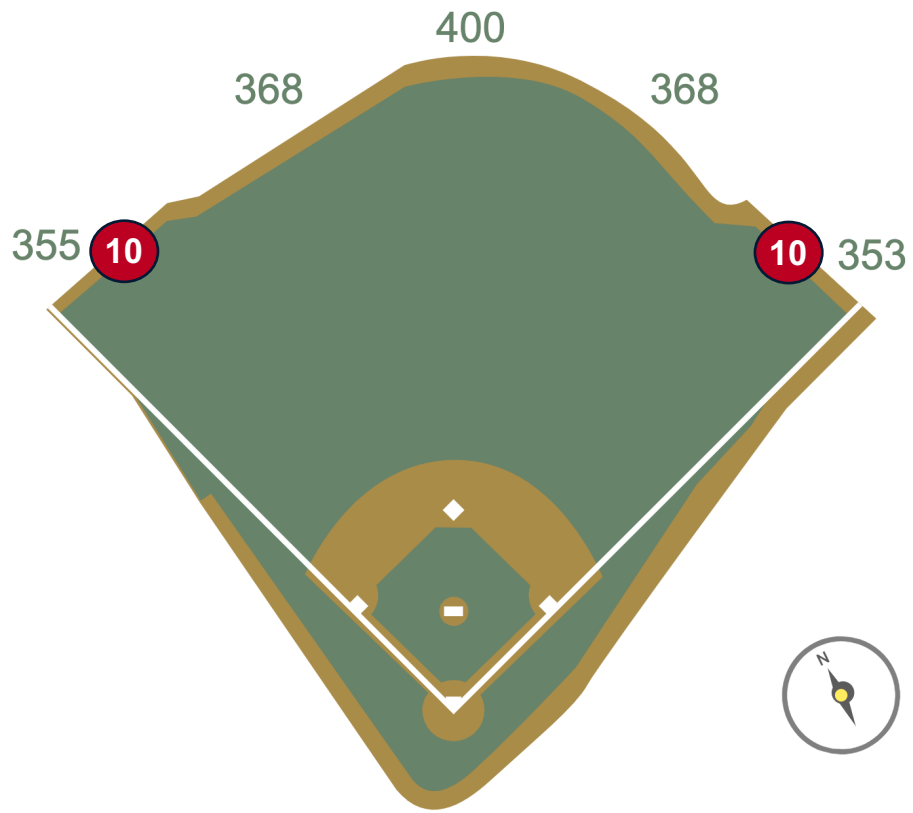

Wrigley Field Ground Rules

RULE #10: Fair ball lodges in or under field access gates in left or right field:
Two Bases