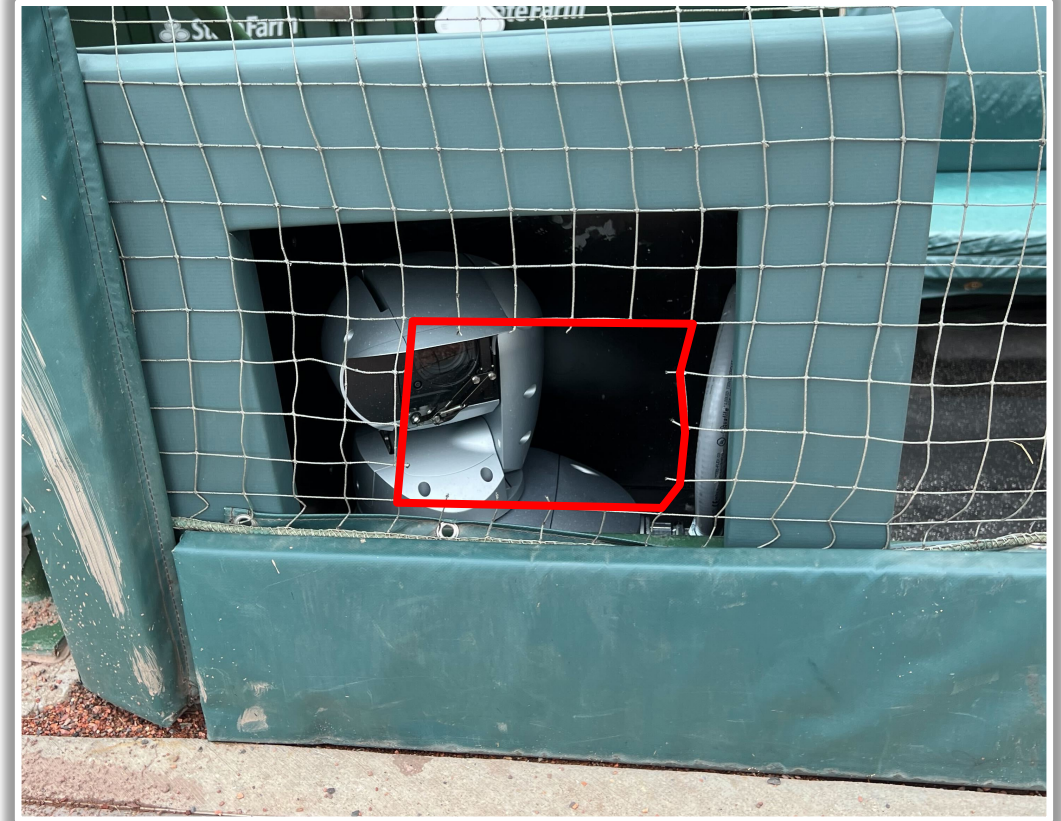

Wrigley Field Ground Rules

1B Dugout Photos:

Wrigley Field Ground Rules

1B iPad Camera Photos:

A ball that strikes the camera and rebounds onto the playing field is live and in play unless it becomes lodged or is otherwise deemed unplayable