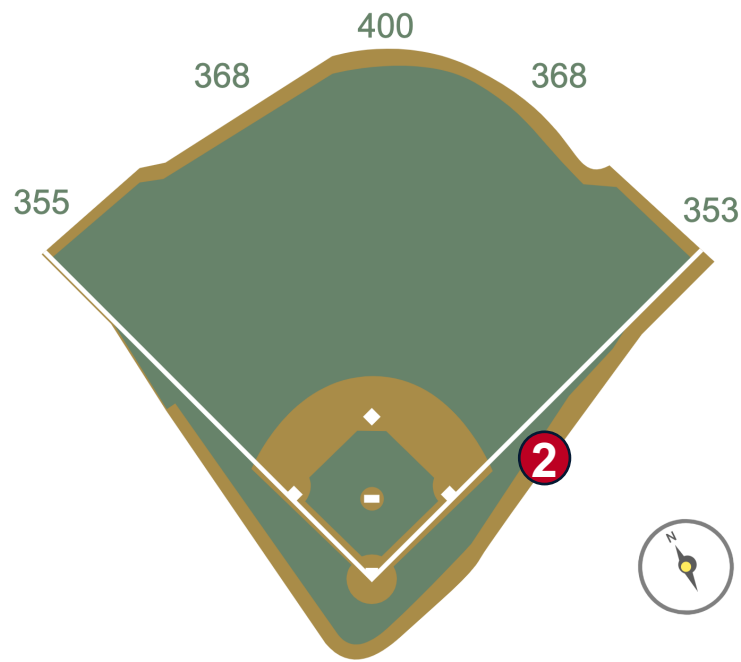

Wrigley Field Ground Rules

RULE #3: Ball striking area above, around on-field tarp and rebounding back onto the playing field: **Live and In Play**

Wrigley Field Ground Rules

RULE #4: Fair batted ball in flight striking any portion of the yellow on the Left or Right Field Foul Pole: **Home Run**