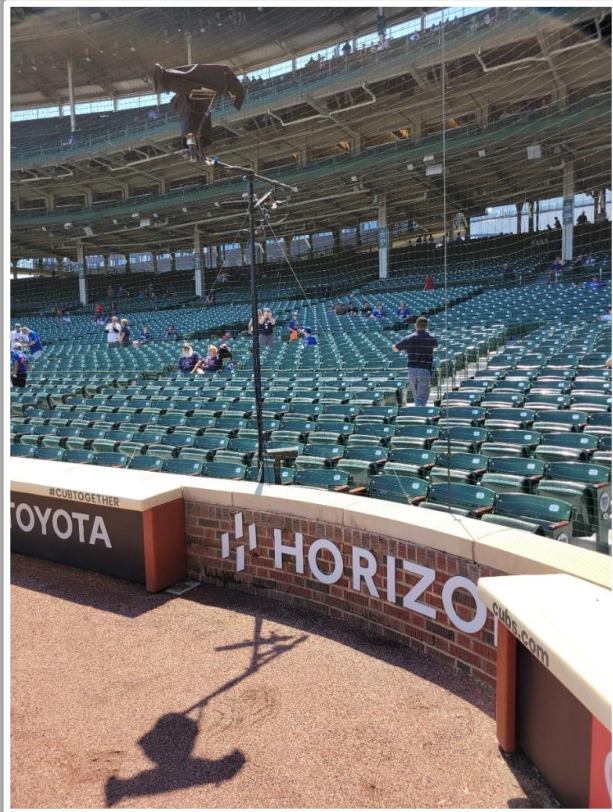

Wrigley Field Ground Rules

Backstop Photos: