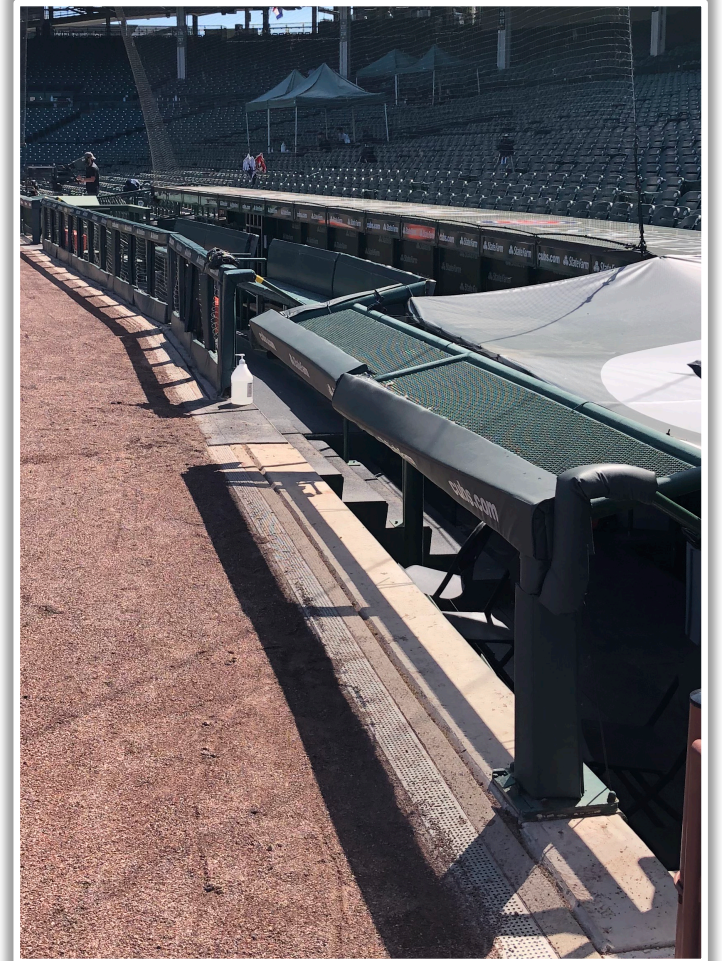

Wrigley Field Ground Rules

RULE #2: Ball resting on the concrete ledge or wall padding behind tarp is **Live and In Play** unless the Umpire judges that the ball is in an area that is unreachable and has otherwise become unplayable

Wrigley Field Ground Rules

RULE #10: Fair ball lodges in or under field access gates in left or right field:
Two Bases

Wrigley Field Ground Rules

Backstop Photos:

| Wrigley Field Ground Rules

3B Dugout Photos: