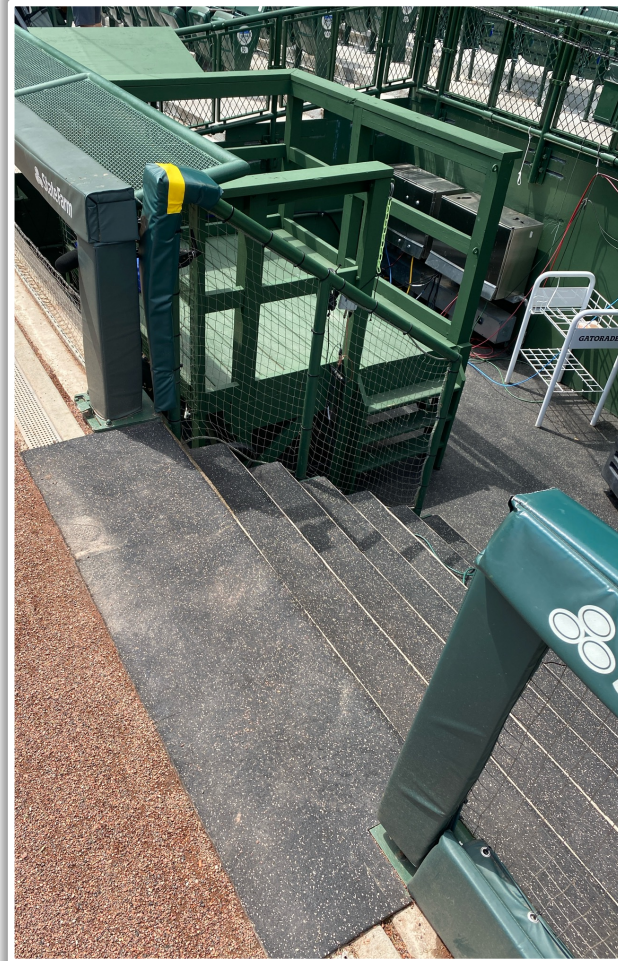

Wrigley Field Ground Rules

RULE #2: Ball resting on the concrete ledge or wall padding behind tarp is **Live and In Play** unless the Umpire judges that the ball is in an area that is unreachable and has otherwise become unplayable

Wrigley Field Ground Rules

RULE #10: Fair ball lodges in or under field access gates in left or right field:
Two Bases

Wrigley Field Ground Rules

Backstop Photos:

| Wrigley Field Ground Rules

3B Dugout Photos: