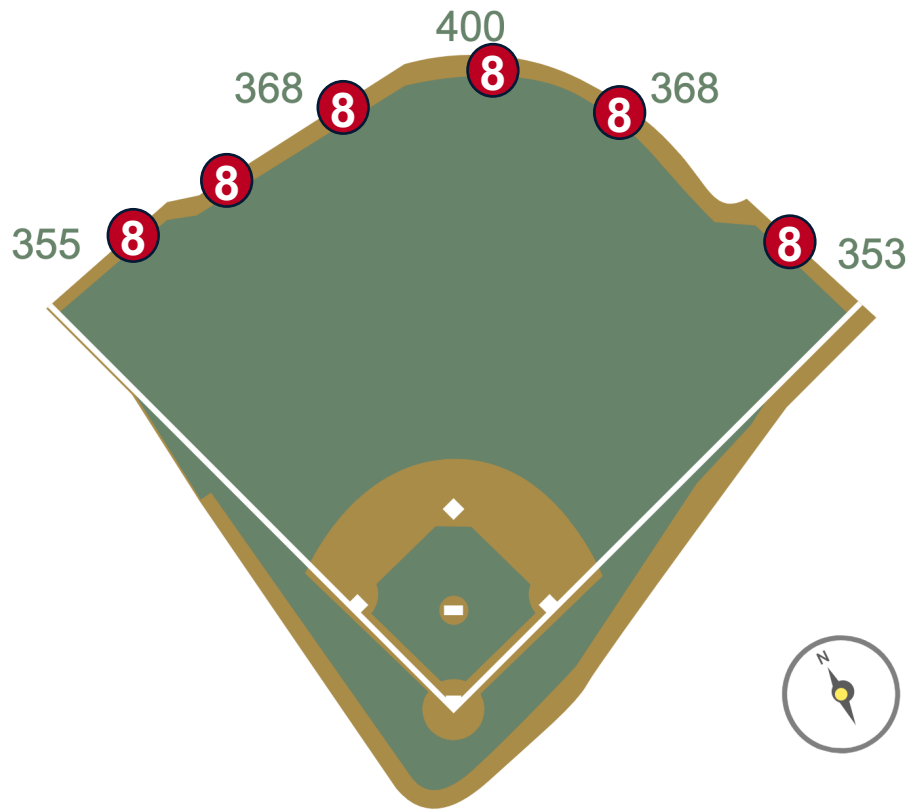

Wrigley Field Ground Rules

RULE #8: Fair batted ball lodges in vines on bleacher wall: **Two Bases**