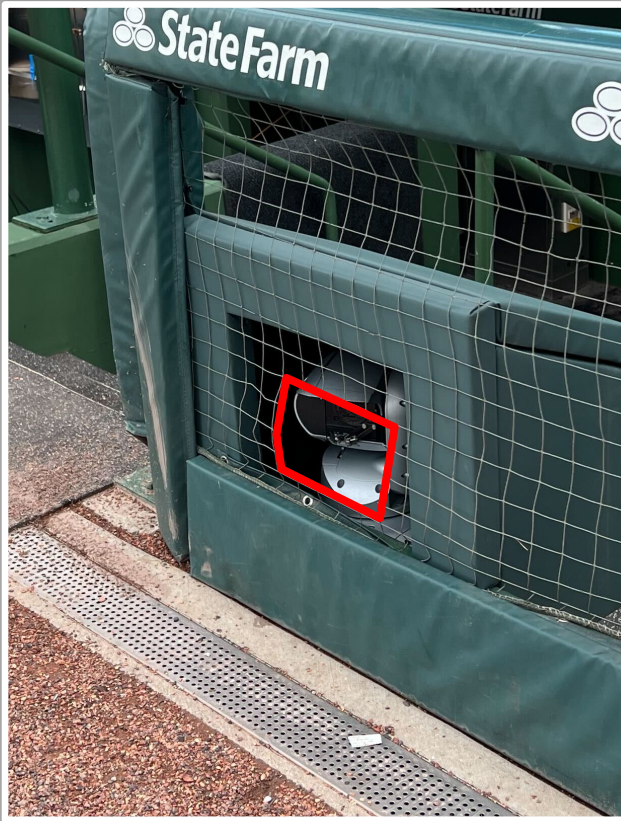

Wrigley Field Ground Rules

1B iPad Camera Photos: