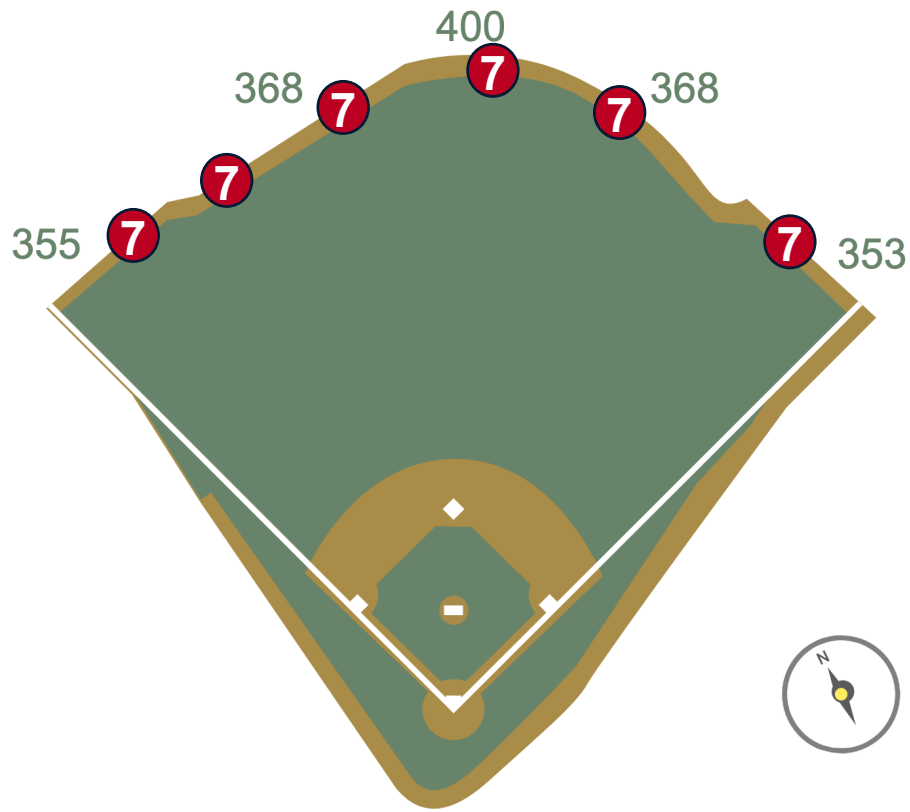

Wrigley Field Ground Rules

RULE #7: Fair ball lodges in front facing of screen attached to bleacher wall:
Two Bases