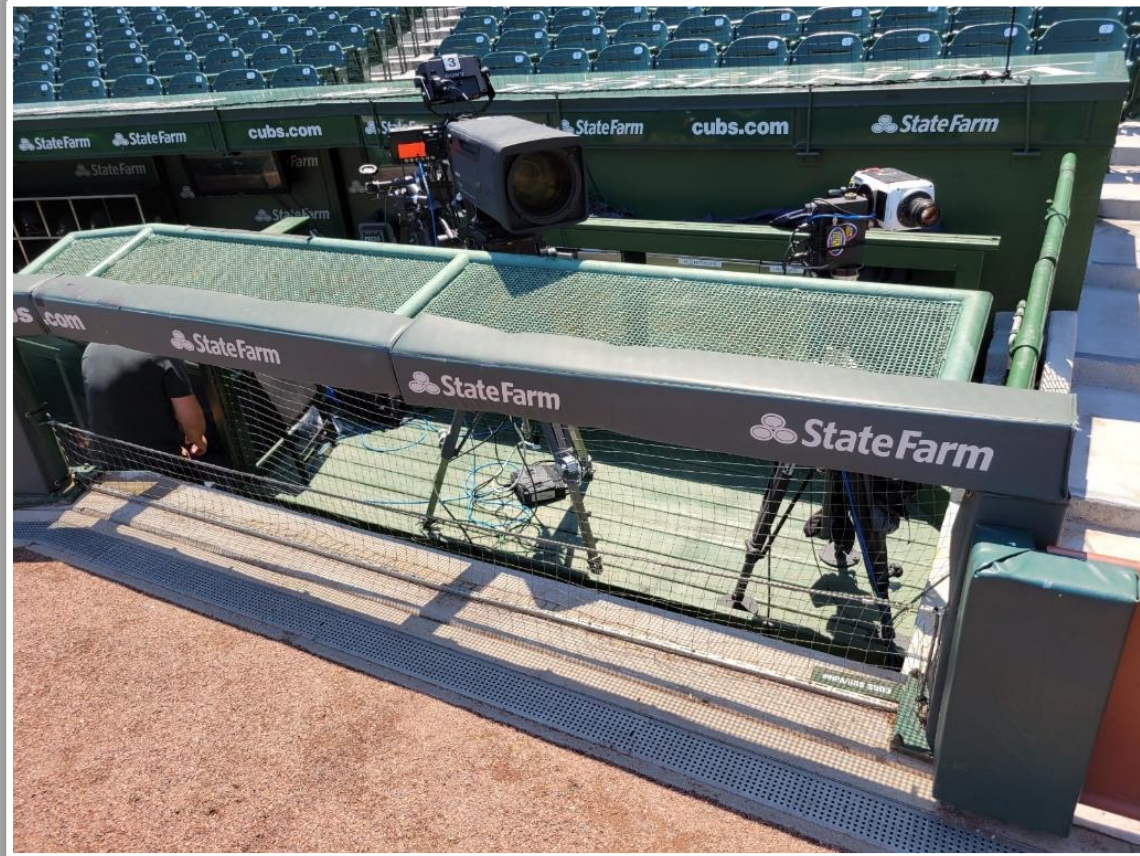

Wrigley Field Ground Rules

1B Dugout Camera Well Photos: