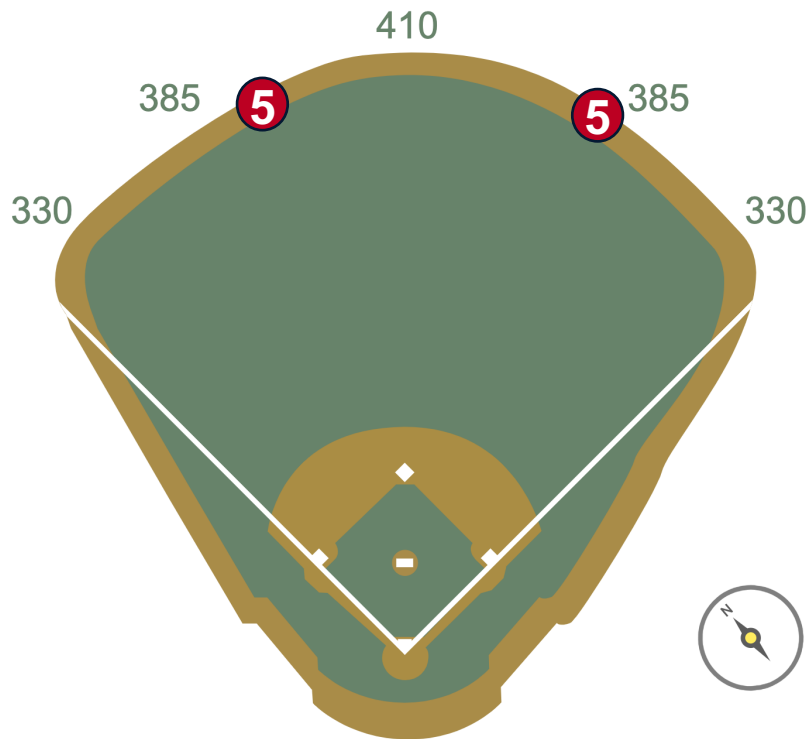

Kauffman Stadium Ground Rules

RULE #5: Batted ball in flight striking the top of the outfield wall above the out-of-town scoreboards and bouncing over the fence: **Home Run**