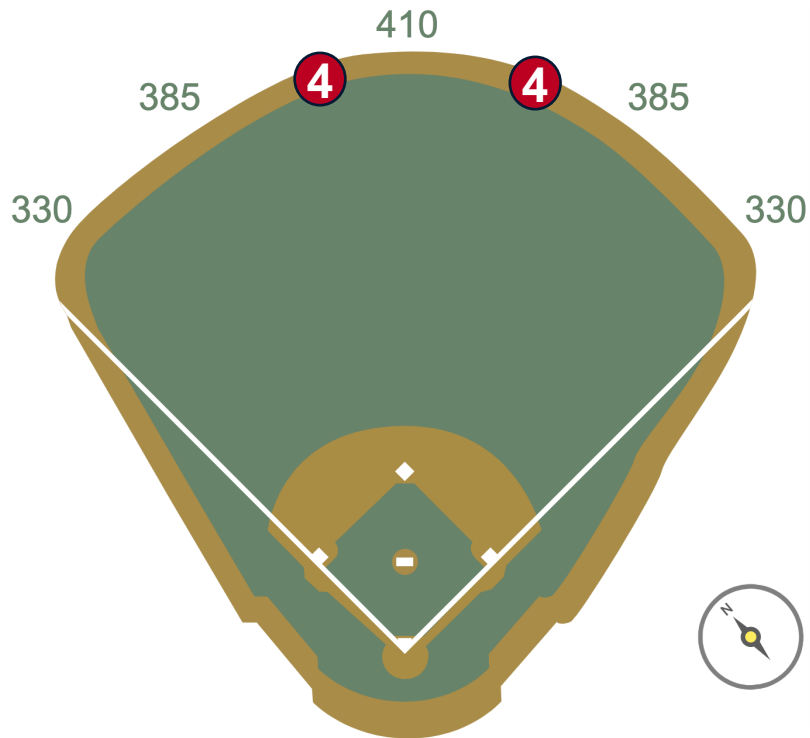

Kauffman Stadium Ground Rules

RULE #4: Batted ball in flight striking the padded edges on top of the outfield wall on either side of the main video board in center field and continuing over the wall: **Home Run**