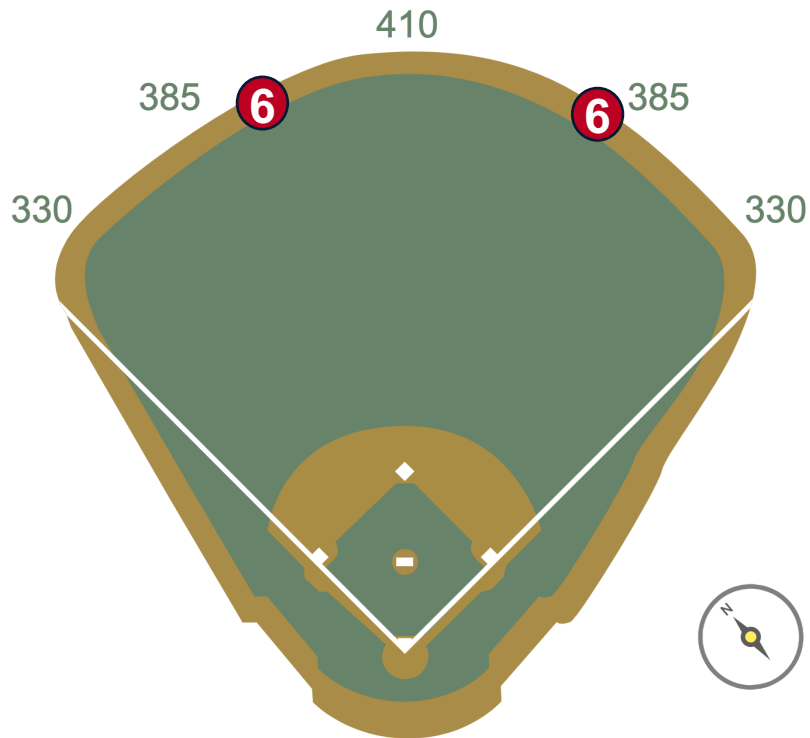

Kauffman Stadium Ground Rules

RULE #6: Batted ball in flight striking the railing above and behind the out-of-town scoreboard in right field and rebounding onto the playing field:

Home Run