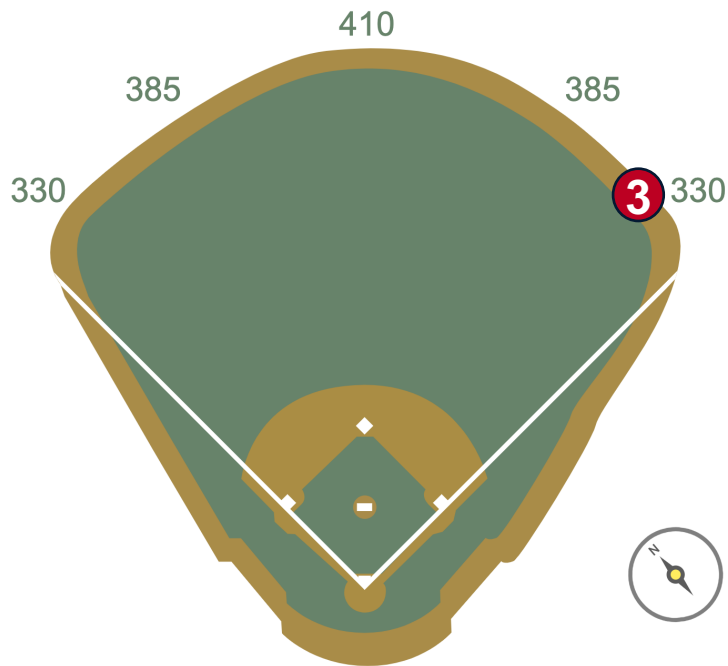

Kauffman Stadium Ground Rules

RULE #3: Batted ball in flight that strikes any portion of the seating area safety fencing, including the railings, at a point above the lower outfield wall to the left and continues over the lower wall: **Home Run**