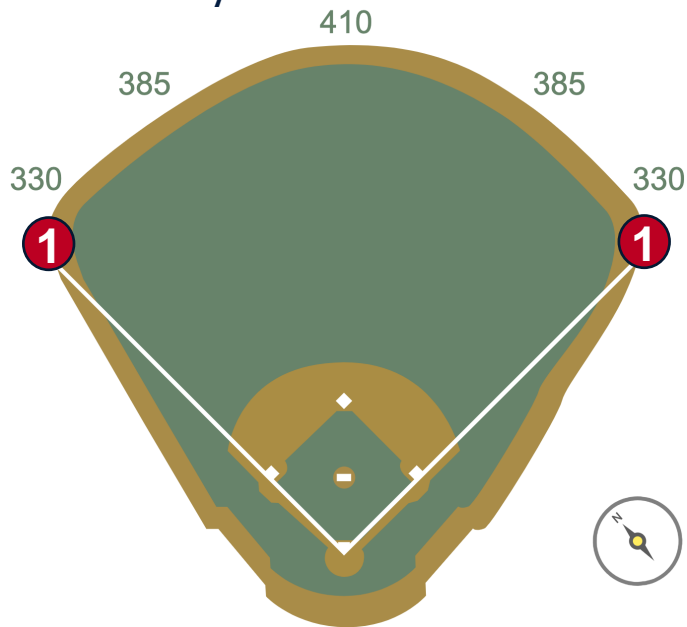

## RULE #1:

- Fly ball striking the flat vertical surface (painted green facing) of the support, above the wall padding and returning to the field of play: **Live and In Play**
- Fly ball striking the top of the metal support (painted yellow) and returning to the field of play: **Live and In Play**
- Fly ball striking the top of the metal support (painted yellow) and exiting the field in foul territory: **Two Bases**
- Fly Ball striking the top of the metal support (painted yellow) and striking the Foul Pole or exiting the field in fair territory: **Home Run**