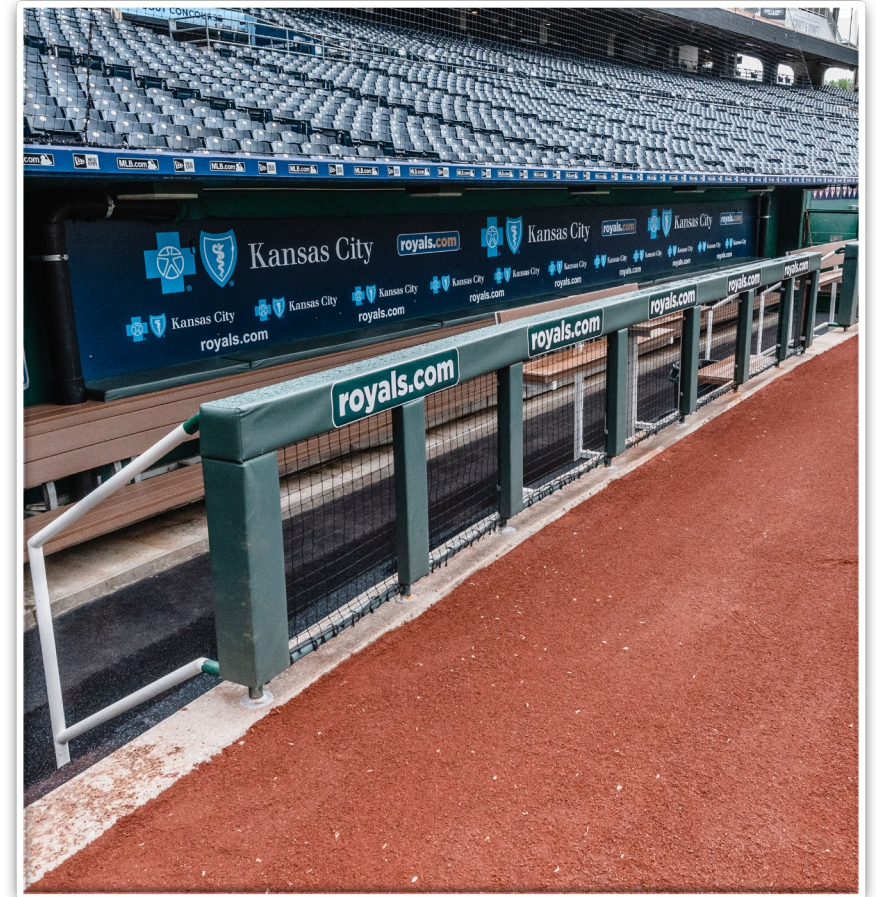

Kauffman Stadium Ground Rules

3B Dugout Photos: