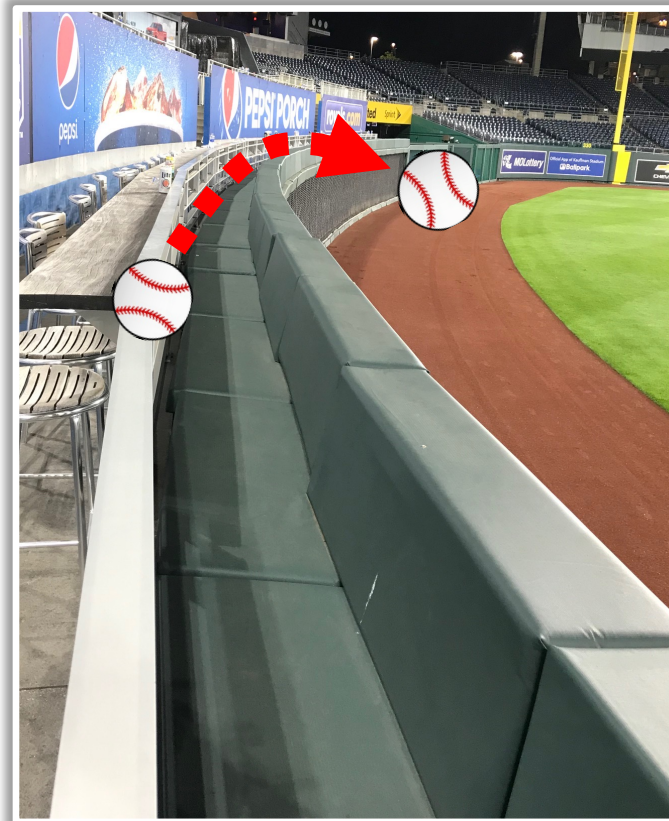

Kauffman Stadium Ground Rules

RULE #6: Batted ball in flight striking the railing above and behind the out-of-town scoreboard in right field and rebounding onto the playing field:

Home Run