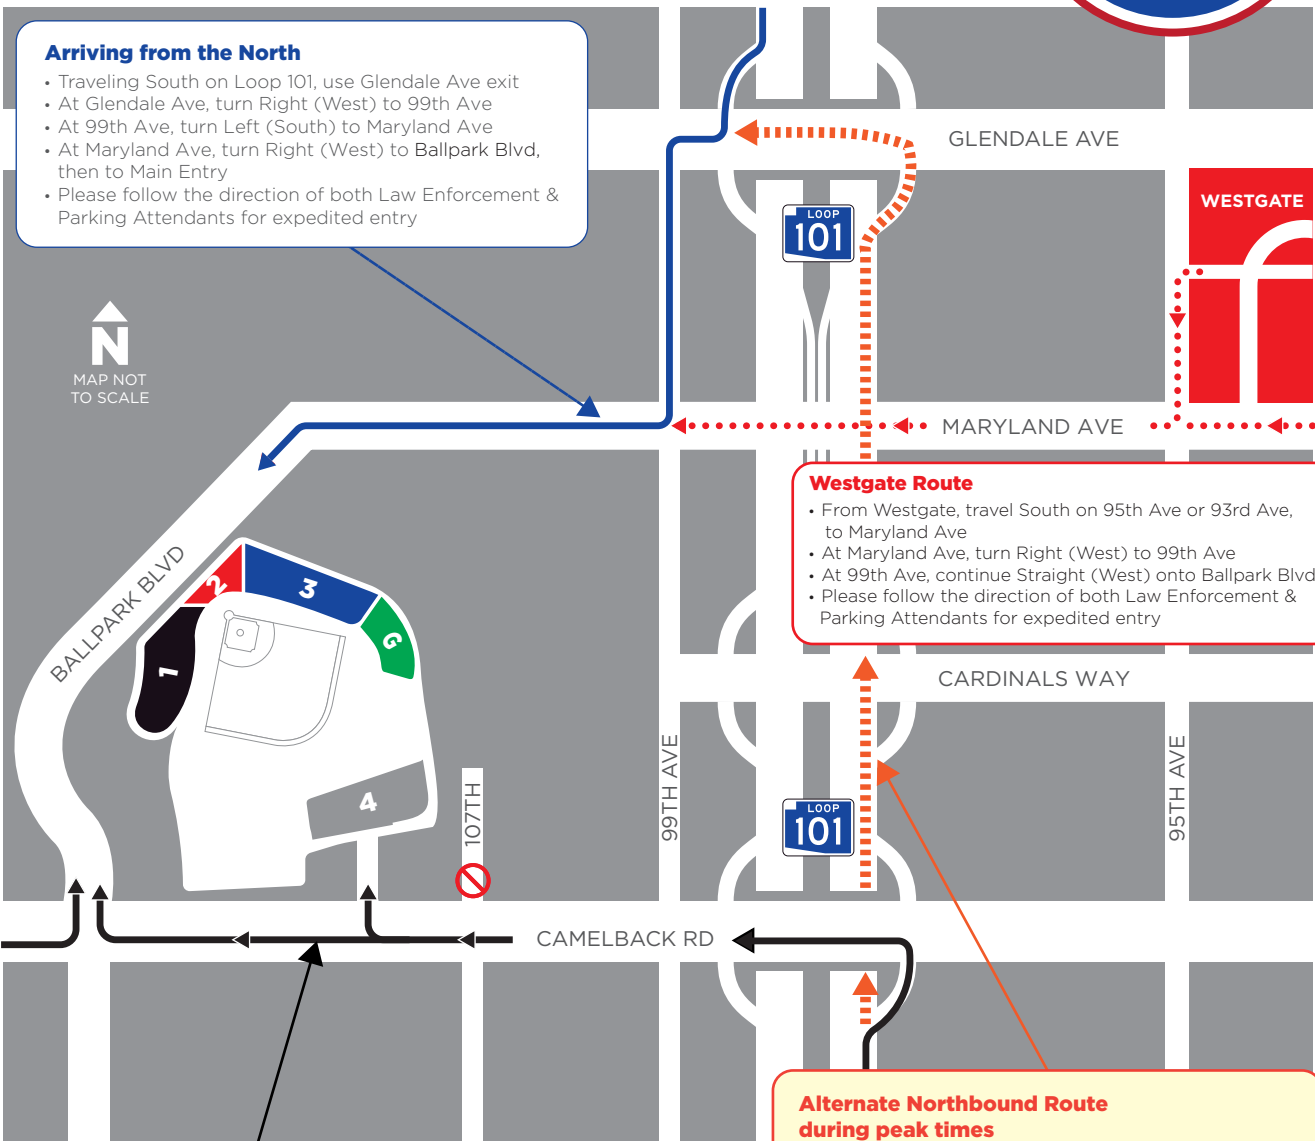

**NEW FOR  
2020!  
NORTHERN  
ENTRY TO  
BALLPARK  
BLVD**

**Arriving from the North**

- Traveling South on Loop 101, use Glendale Ave exit
- At Glendale Ave, turn Right (West) to 99th Ave
- At 99th Ave, turn Left (South) to Maryland Ave
- At Maryland Ave, turn Right (West) to Ballpark Blvd, then to Main Entry
- Please follow the direction of both Law Enforcement & Parking Attendants for expedited entry

**Westgate Route**

- From Westgate, travel South on 95th Ave or 93rd Ave, to Maryland Ave
- At Maryland Ave, turn Right (West) to 99th Ave
- At 99th Ave, continue Straight (West) onto Ballpark Blvd
- Please follow the direction of both Law Enforcement & Parking Attendants for expedited entry

**Alternate Northbound Route during peak times**

- Traveling North on Loop 101 use Glendale Ave exit
- At Glendale Ave, turn Left (West) to 99th Ave
- At 99th Ave, turn Left (South) to Maryland Ave
- At Maryland Ave, turn Right (West) to Ballpark Blvd
- Please follow the direction of both Law Enforcement & Parking Attendants for expedited entry

- Arriving from the South**
- Traveling North on Loop 101 use Camelback Rd exit
  - At Camelback Rd, turn Left (West) to ballpark
  - Please follow the direction of both Law Enforcement & Parking Attendants for expedited entry