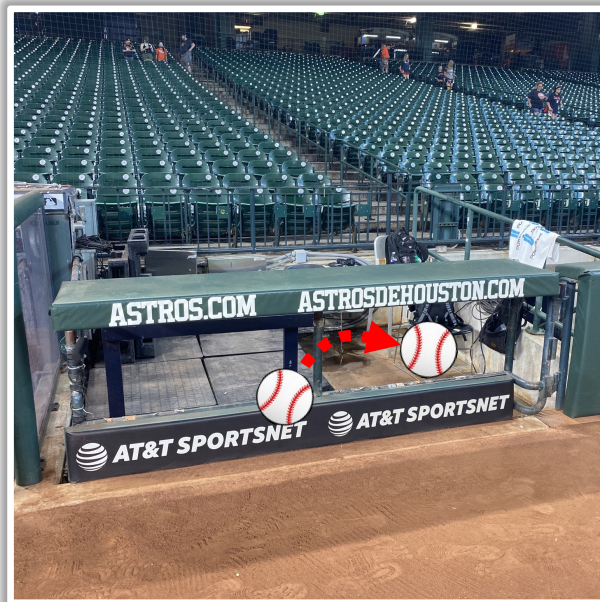

Daikin Park

2025 Ground Rules

Date: March 27, 2025

| Daikin Park Ground Rules

RULE #1: Ball striking low signage in front of first base and third base camera wells and rebounding onto playing field: **In Play**

| Daikin Park Ground Rules

RULE #2: Ball striking low signage in front of first base and third base camera wells and continuing into the camera well: **Out of Play**

Daikin Park Ground Rules

RULE #3: Fair batted bounding ball striking the railings on the inclined walls down the left and right field lines in foul territory:

| Daikin Park Ground Rules

RULE #6: Batted ball hits the top of the out-of-town scoreboard ledge and goes into the stands: **Two Bases**

| Daikin Park Ground Rules

RULE #7: Batted ball striking below top of scoreboard wall and bounding over wall: **Two Bases**