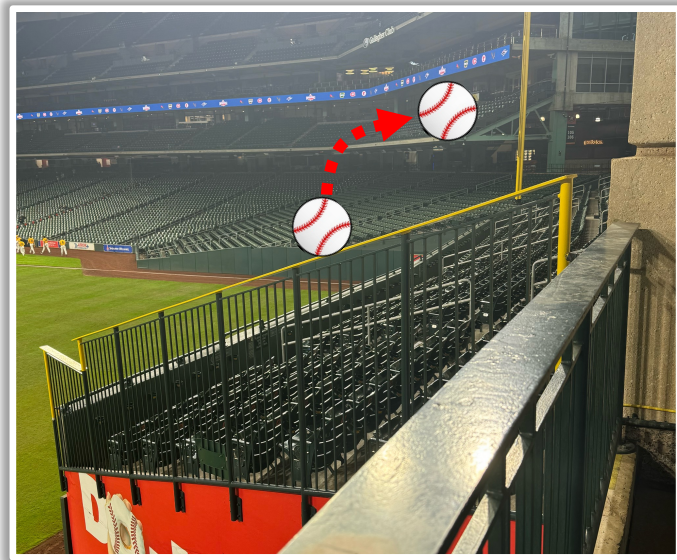

| Daikin Park Ground Rules

RULE #2: Ball striking low signage in front of first base and third base camera wells and continuing into the camera well: **Out of Play**

Daikin Park Ground Rules

RULE #3: Fair batted bounding ball striking the railings on the inclined walls down the left and right field lines in foul territory:

In Play

| Daikin Park Ground Rules

RULE #4: Batted ball in flight strikes higher wall or railing at a point above the lower wall and rebound over the lower wall: **Home Run**

| Daikin Park Ground Rules

RULE #5: Batted ball goes through or lodges in out-of-town scoreboard, either on bounce or in flight: **Two Bases**

| Daikin Park Ground Rules

RULE #6: Batted ball hits the top of the out-of-town scoreboard ledge and goes into the stands: **Two Bases**

| Daikin Park Ground Rules

RULE #7: Batted ball striking below top of scoreboard wall and bounding over wall: **Two Bases**

| Daikin Park Ground Rules

RULE #8: Batted ball in flight strikes yellow line on fence or top of railing in left-center field at a point above the stands and bounds into stands: **Home Run**

| Daikin Park Ground Rules