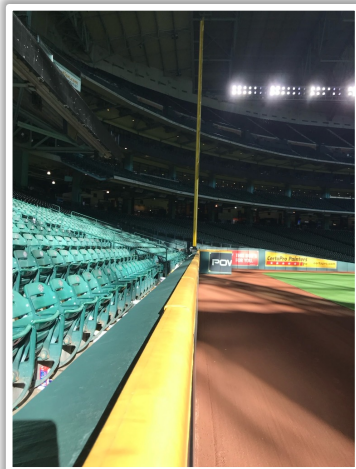

| Daikin Park Ground Rules

RULE #17: Batted ball in flight striking the concrete portion of the wall, completely beyond the yellow line, and rebounding onto the playing field: **Home Run** – (A batted ball striking any portion of the yellow line on top of the wall, and rebounding onto the playing field, is live and in play)