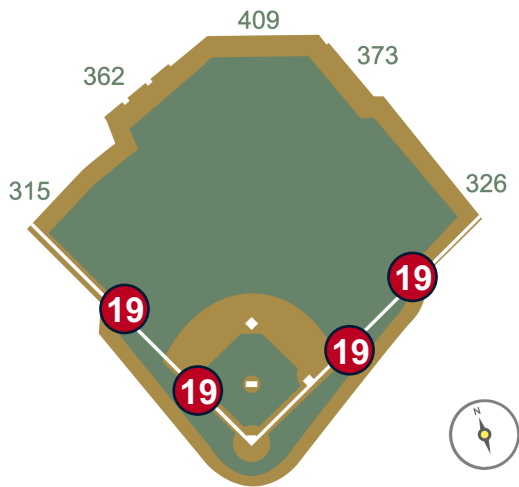

| Daikin Park Ground Rules

RULE #18: Batted ball strikes roof over fair territory: **In Play**

- If caught by fielder, batter is out and runners advance at own risk

| Daikin Park Ground Rules

RULE #19: Batted ball strikes roof over foul territory: **Dead Ball**