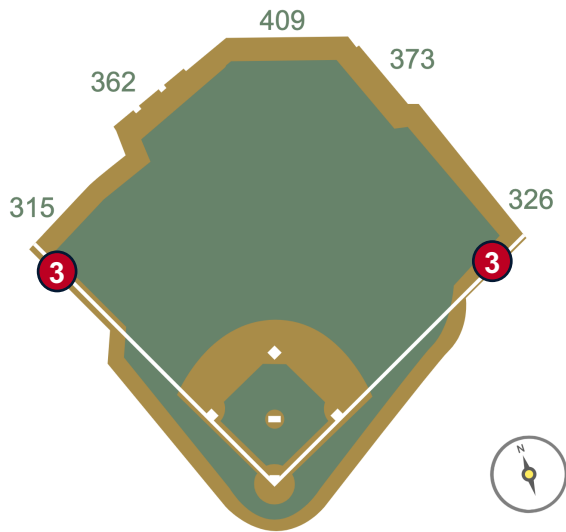

Daikin Park Ground Rules

RULE #3: Fair batted bounding ball striking the railings on the inclined walls down the left and right field lines in foul territory:

In Play