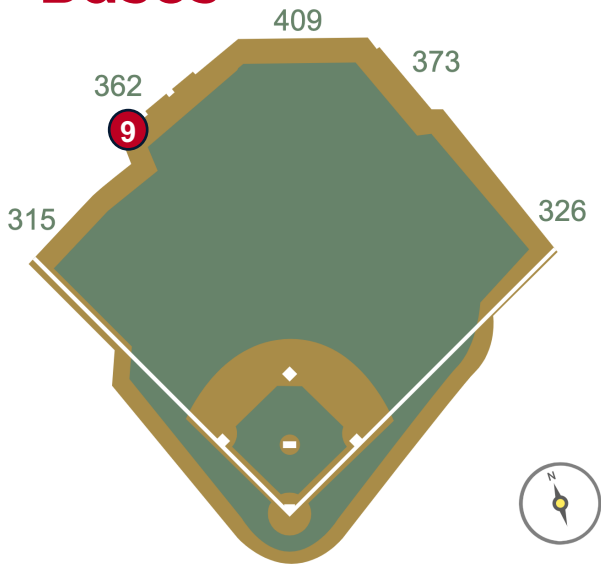

| Daikin Park Ground Rules

RULE #9: Batted ball hits the side green railing of the Crawford Boxes beneath the yellow railing and goes into the stands: **Two Bases**