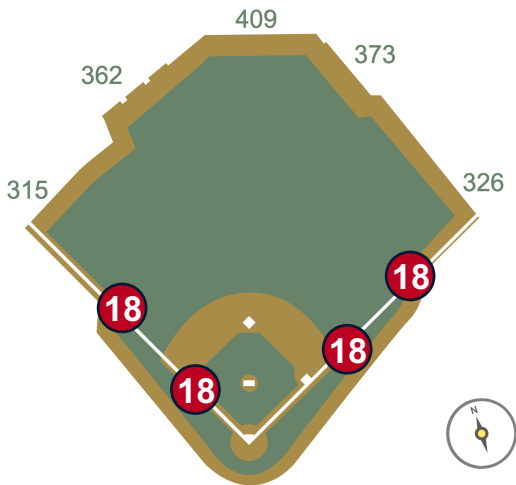

| Daikin Park Ground Rules

RULE #18: Batted ball strikes roof over fair territory: **In Play**

- If caught by fielder, batter is out and runners advance at own risk

| Daikin Park Ground Rules

RULE #19: Batted ball strikes roof over foul territory: **Dead Ball**