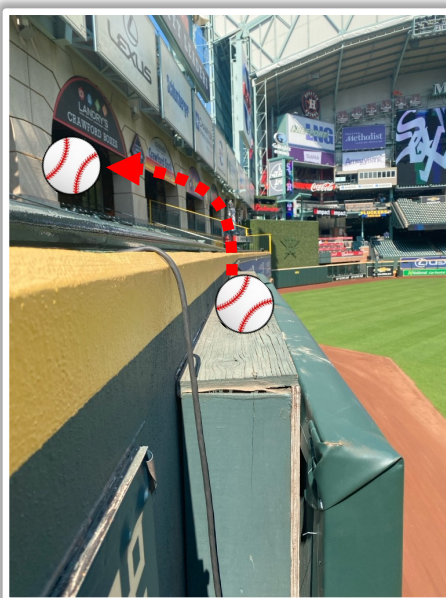

| Daikin Park Ground Rules

RULE #2: Ball striking low signage in front of first base and third base camera wells and continuing into the camera well: **Out of Play**

Daikin Park Ground Rules

RULE #3: Fair batted bounding ball striking the railings on the inclined walls down the left and right field lines in foul territory:

In Play

| Daikin Park Ground Rules

RULE #4: Batted ball in flight strikes higher wall or railing at a point above the lower wall and rebound over the lower wall: **Home Run**

| Daikin Park Ground Rules

RULE #5: Batted ball goes through or lodges in out-of-town scoreboard, either on bounce or in flight: **Two Bases**

| Daikin Park Ground Rules

RULE #6: Batted ball hits the top of the out-of-town scoreboard ledge and goes into the stands: **Two Bases**

| Daikin Park Ground Rules

RULE #7: Batted ball striking below top of scoreboard wall and bounding over wall: **Two Bases**

| Daikin Park Ground Rules

RULE #8: Batted ball in flight strikes yellow line on fence or top of railing in left-center field at a point above the stands and bounds into stands: **Home Run**

| Daikin Park Ground Rules