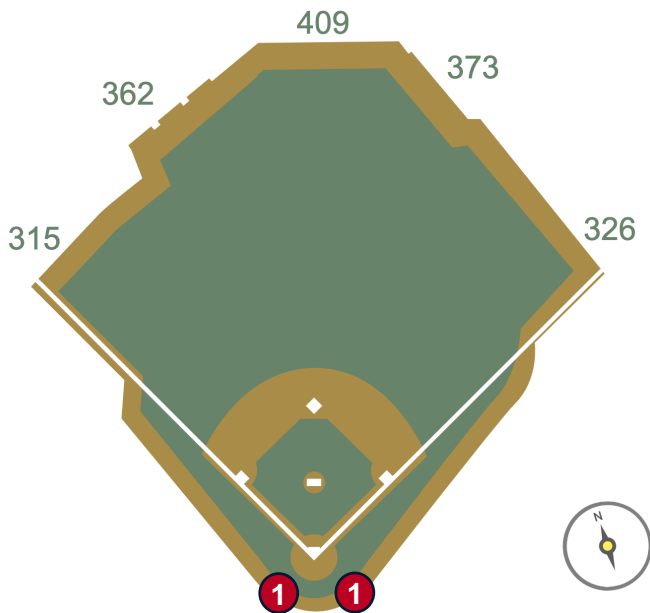

| Daikin Park Ground Rules

RULE #2: Ball striking low signage in front of first base and third base camera wells and continuing into the camera well: **Out of Play**

Daikin Park Ground Rules

RULE #3: Fair batted bounding ball striking the railings on the inclined walls down the left and right field lines in foul territory: