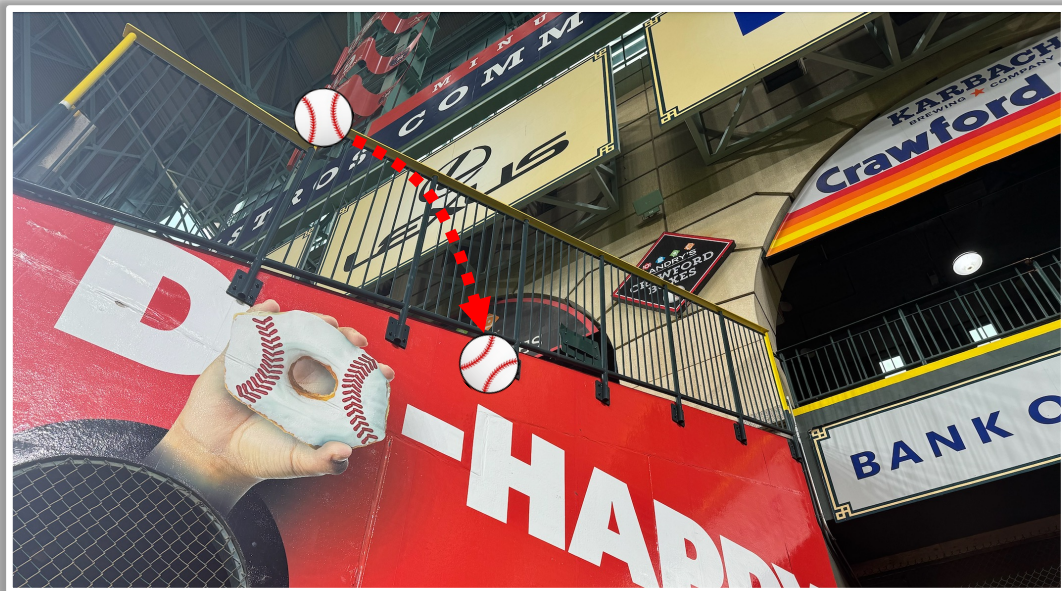

| Daikin Park Ground Rules

RULE #6: Batted ball hits the top of the out-of-town scoreboard ledge and goes into the stands: **Two Bases**

| Daikin Park Ground Rules

RULE #7: Batted ball striking below top of scoreboard wall and bounding over wall: **Two Bases**

| Daikin Park Ground Rules

RULE #8: Batted ball in flight strikes yellow line on fence or top of railing in left-center field at a point above the stands and bounds into stands: **Home Run**

| Daikin Park Ground Rules

RULE #9: Batted ball hits the side green railing of the Crawford Boxes beneath the yellow railing and goes into the stands: **Two Bases**

| Daikin Park Ground Rules

RULE #10: Batted ball in flight strikes yellow line on fence or top of railing in left-center field and rebounds onto the playing field:
In Play