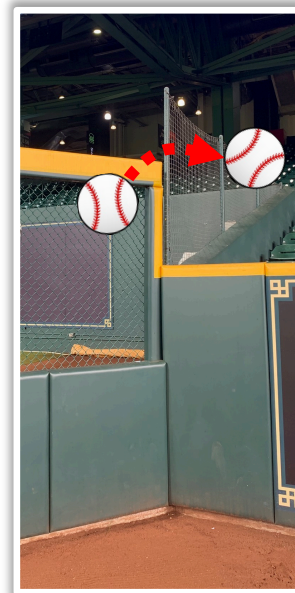

| Daikin Park Ground Rules

RULE #2: Ball striking low signage in front of first base and third base camera wells and continuing into the camera well: **Out of Play**

Daikin Park Ground Rules

RULE #3: Fair batted bounding ball striking the railings on the inclined walls down the left and right field lines in foul territory:

In Play

| Daikin Park Ground Rules

RULE #4: Batted ball in flight strikes higher wall or railing at a point above the lower wall and rebound over the lower wall: **Home Run**

| Daikin Park Ground Rules

RULE #5: Batted ball goes through or lodges in out-of-town scoreboard, either on bounce or in flight: **Two Bases**

| Daikin Park Ground Rules

RULE #6: Batted ball hits the top of the out-of-town scoreboard ledge and goes into the stands: **Two Bases**

| Daikin Park Ground Rules

RULE #7: Batted ball striking below top of scoreboard wall and bounding over wall: **Two Bases**