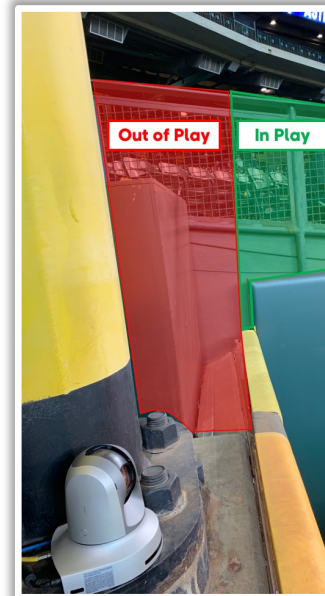

| Daikin Park Ground Rules

RULE #2: Ball striking low signage in front of first base and third base camera wells and continuing into the camera well: **Out of Play**

Daikin Park Ground Rules

RULE #3: Fair batted bounding ball striking the railings on the inclined walls down the left and right field lines in foul territory:

In Play

| Daikin Park Ground Rules

RULE #4: Batted ball in flight strikes higher wall or railing at a point above the lower wall and rebound over the lower wall: **Home Run**

| Daikin Park Ground Rules

RULE #5: Batted ball goes through or lodges in out-of-town scoreboard, either on bounce or in flight: **Two Bases**

| Daikin Park Ground Rules

RULE #6: Batted ball hits the top of the out-of-town scoreboard ledge and goes into the stands: **Two Bases**

| Daikin Park Ground Rules

RULE #7: Batted ball striking below top of scoreboard wall and bounding over wall: **Two Bases**