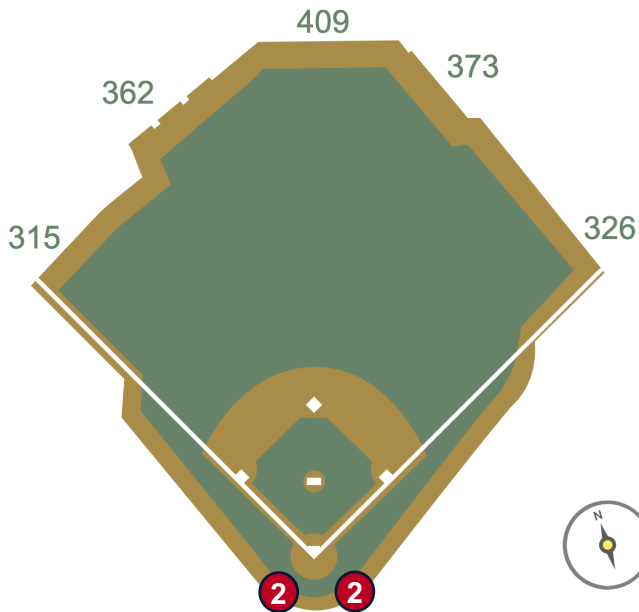

| Daikin Park Ground Rules

RULE #2: Ball striking low signage in front of first base and third base camera wells and continuing into the camera well: **Out of Play**

Daikin Park Ground Rules

RULE #3: Fair batted bounding ball striking the railings on the inclined walls down the left and right field lines in foul territory: