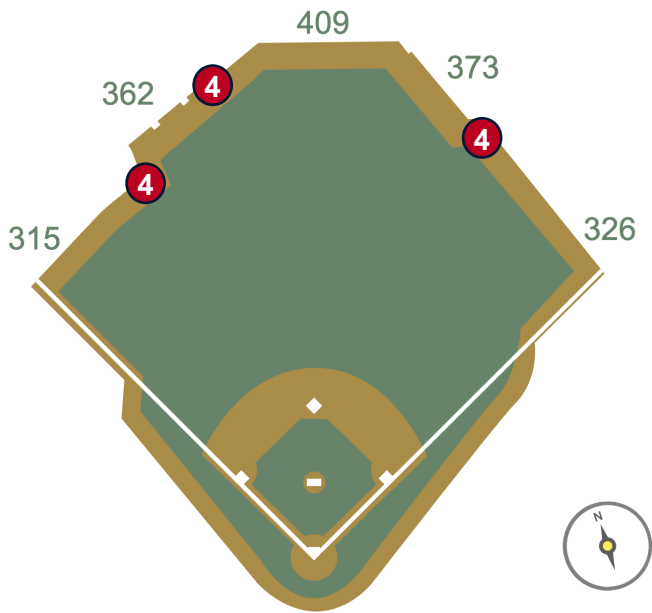

| Daikin Park Ground Rules

RULE #4: Batted ball in flight strikes higher wall or railing at a point above the lower wall and rebound over the lower wall: **Home Run**