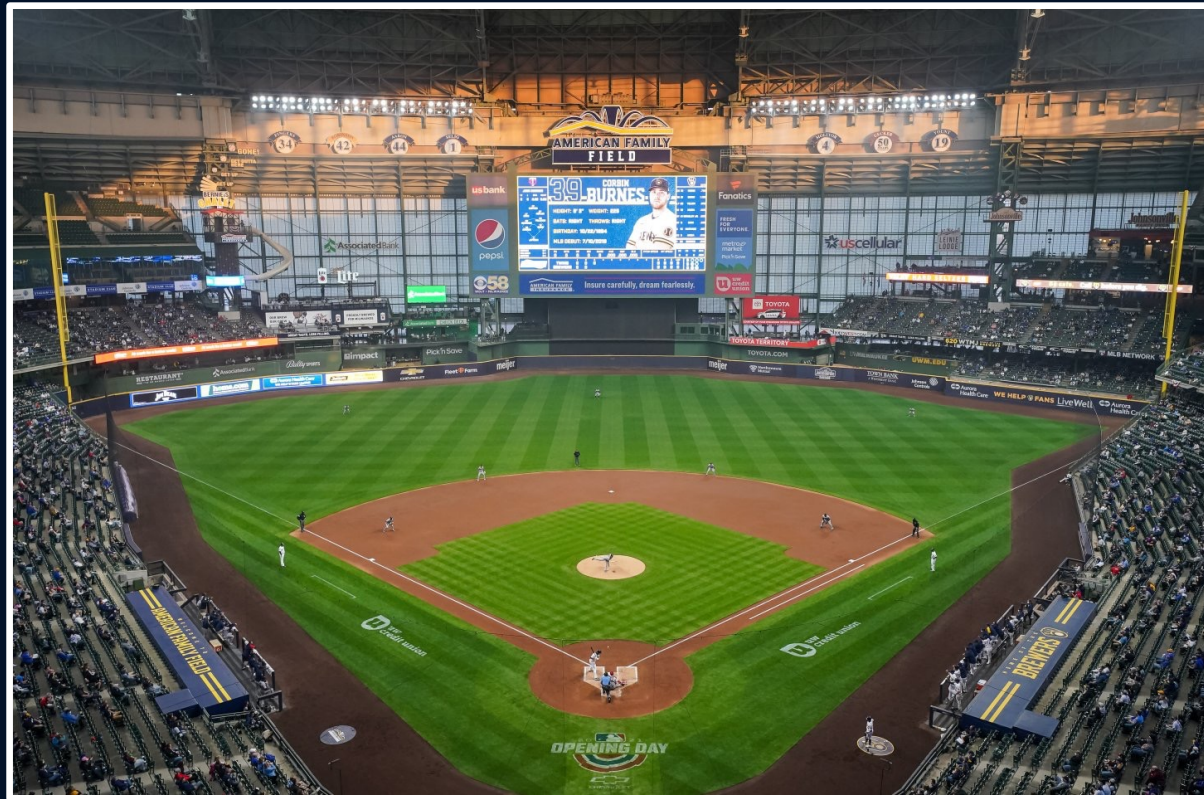

## 1B iPad Camera Photos:

A ball that strikes the camera behind the netting and enclosed padding is **live and in play** unless it becomes lodged or is otherwise deemed unplayable (i.e. goes completely through the netting).