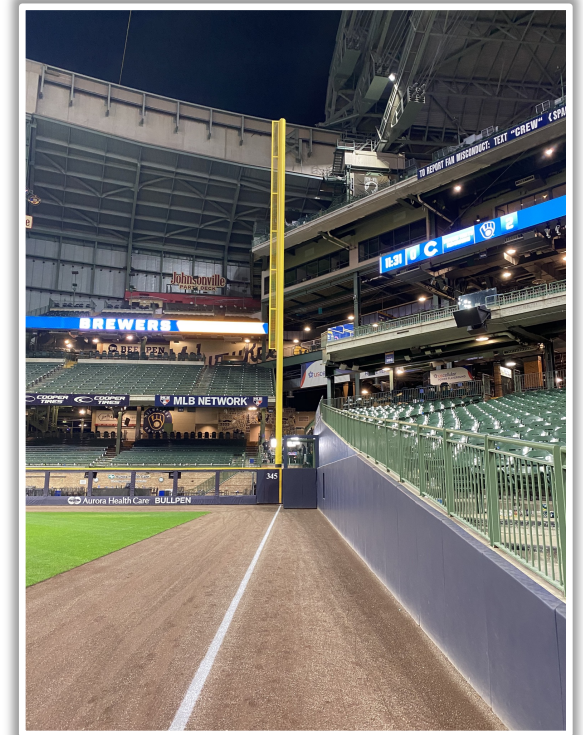

# American Family Field

# American Family Field Ground Rules

**RULE #1:** Fair batted bounding or thrown ball striking the green safety railings on the walls down the left field and right field lines in foul territory and rebounding onto the playing field: **In Play**

# American Family Field Ground Rules

**RULE #2:** The entire pad in the left field corner is treated as part of the foul pole.

- Batted ball in flight striking the pad: **Home Run**
- Fair bounding ball striking the pad: **Two Bases**

# American Family Field Ground Rules

**RULE #3:** Fair bounding ball that strikes the blue concrete wall to the left of the foul pole: **Live and in Play**