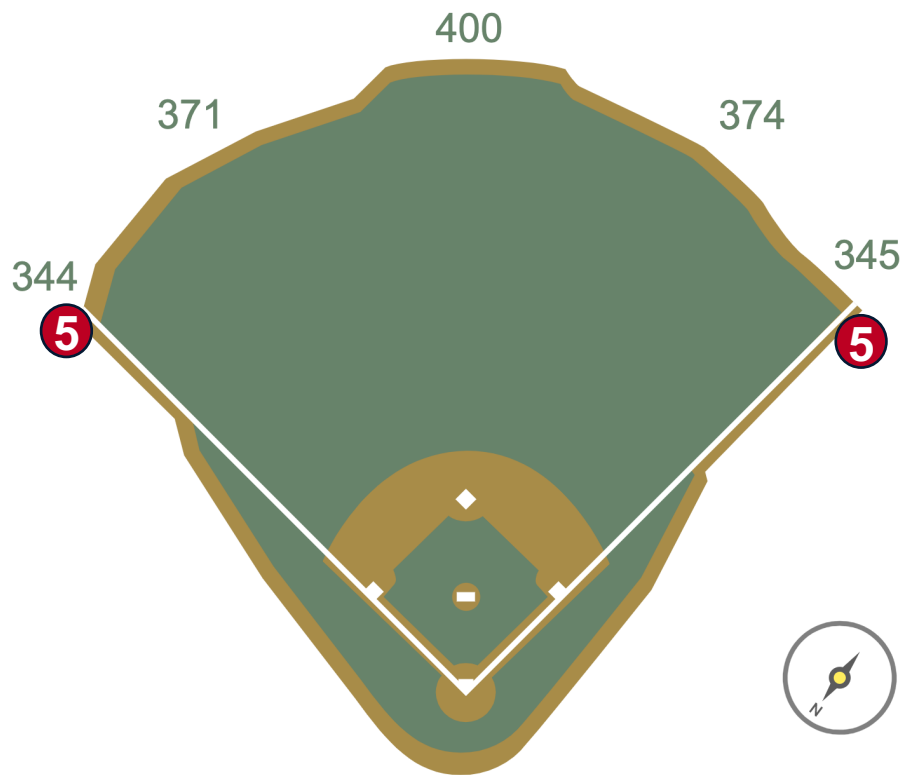

American Family Field Ground Rules

RULE #5: Batted ball strikes roof, roof truss, roof cable, or any cabling over foul territory: **Dead Ball**