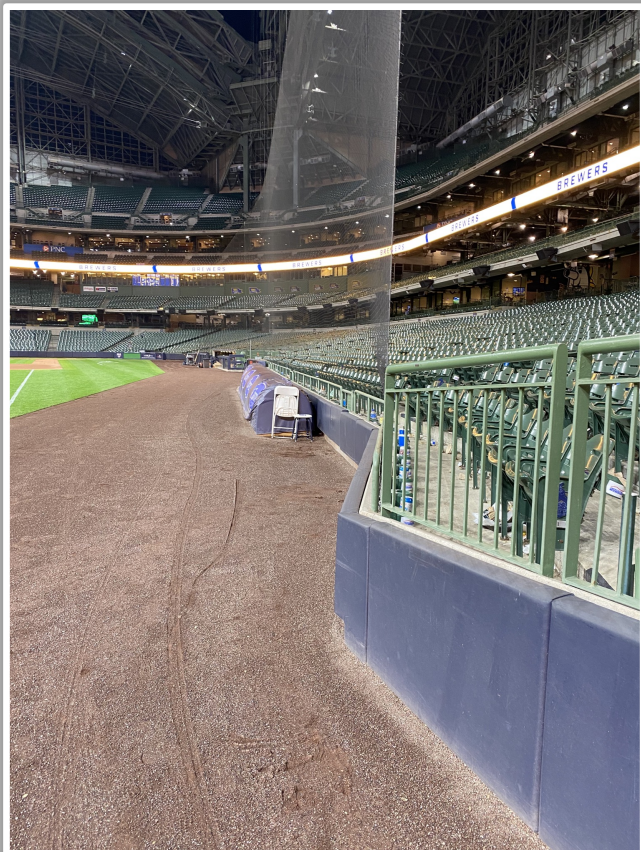

American Family Field Ground Rules

LF Fan Safety Netting Photos: