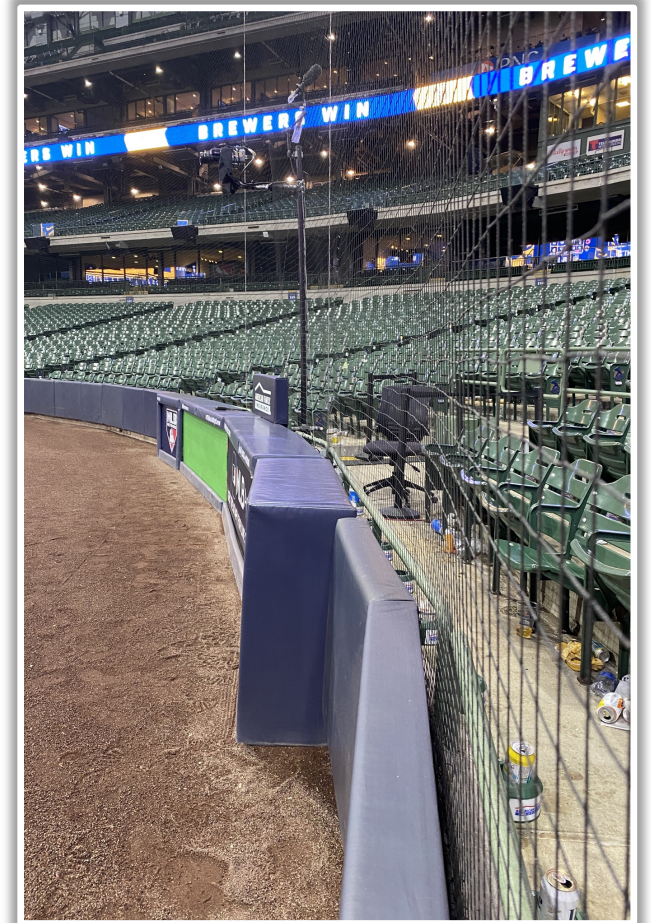

# American Family Field Ground Rules

**RULE #3:** Fair bounding ball that strikes the blue concrete wall to the left of the foul pole: **Live and in Play**

# American Family Field Ground Rules

**RULE #6:** Batted ball striking the roof, roof truss, roof cable, or any cabling over fair territory and landing foul: **Foul Ball**

# American Family Field Ground Rules

**RULE #7:** Batted ball striking the roof, roof truss, roof cable, or any cabling over fair territory and landing fair: **Fair Ball**

## Backstop Photos: