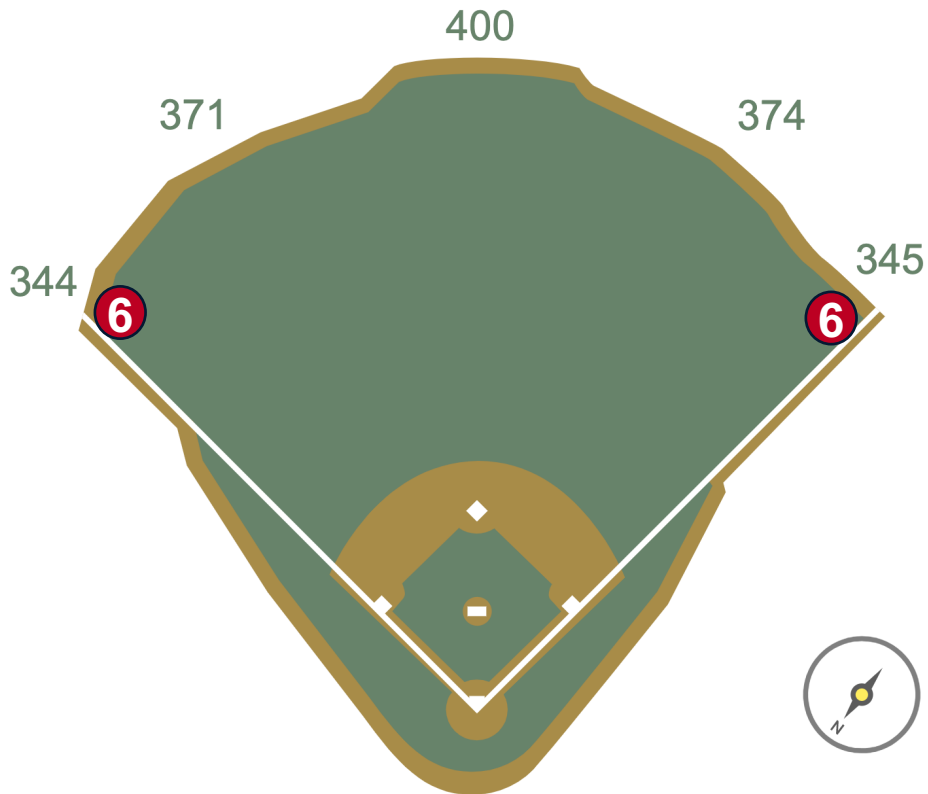

American Family Field Ground Rules

RULE #6: Batted ball striking the roof, roof truss, roof cable, or any cabling over fair territory and landing foul: **Foul Ball**