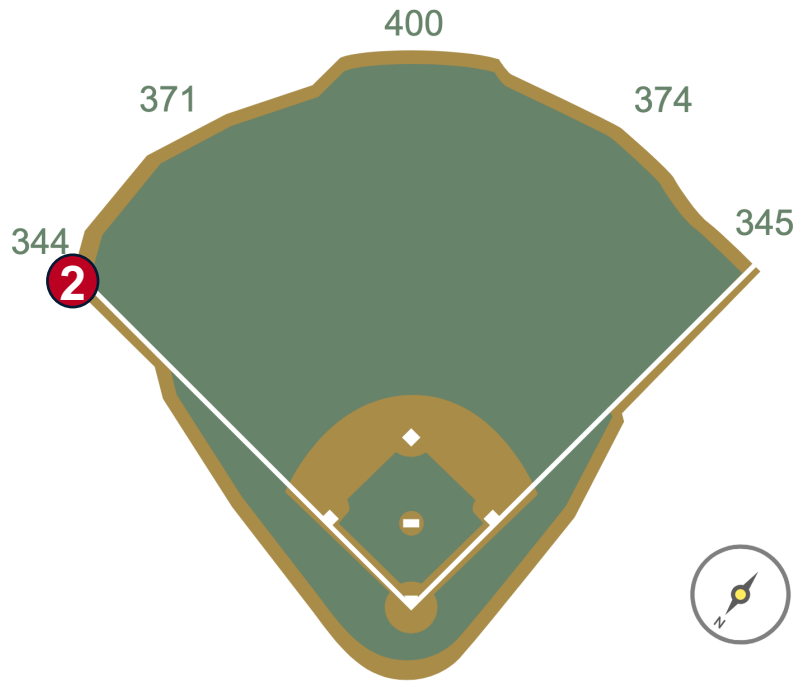

# American Family Field Ground Rules

**RULE #1:** Fair batted bounding or thrown ball striking the green safety railings on the walls down the left field and right field lines in foul territory and rebounding onto the playing field: **In Play**

# American Family Field Ground Rules

**RULE #2:** The entire pad in the left field corner is treated as part of the foul pole.

- Batted ball in flight striking the pad: **Home Run**
- Fair bounding ball striking the pad: **Two Bases**