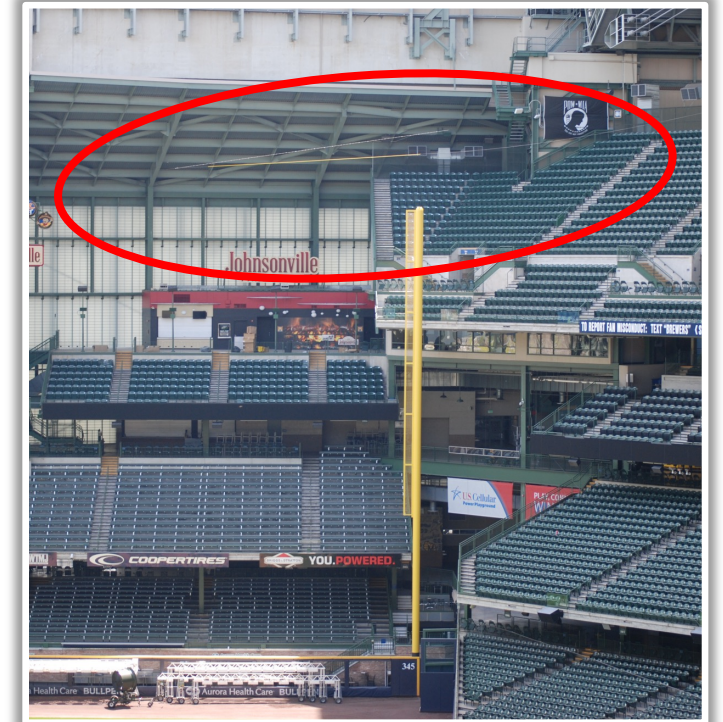

# American Family Field Ground Rules

**RULE #2:** The entire pad in the left field corner is treated as part of the foul pole.

- Batted ball in flight striking the pad: **Home Run**
- Fair bounding ball striking the pad: **Two Bases**

# American Family Field Ground Rules

**RULE #3:** Fair bounding ball that strikes the blue concrete wall to the left of the foul pole: **Live and in Play**

# American Family Field Ground Rules

**RULE #4:** Batted ball strikes roof, roof truss, roof cable, or any cabling over fair territory: **In Play**

- If caught by fielder, batter is out, and runners advance at own risk.