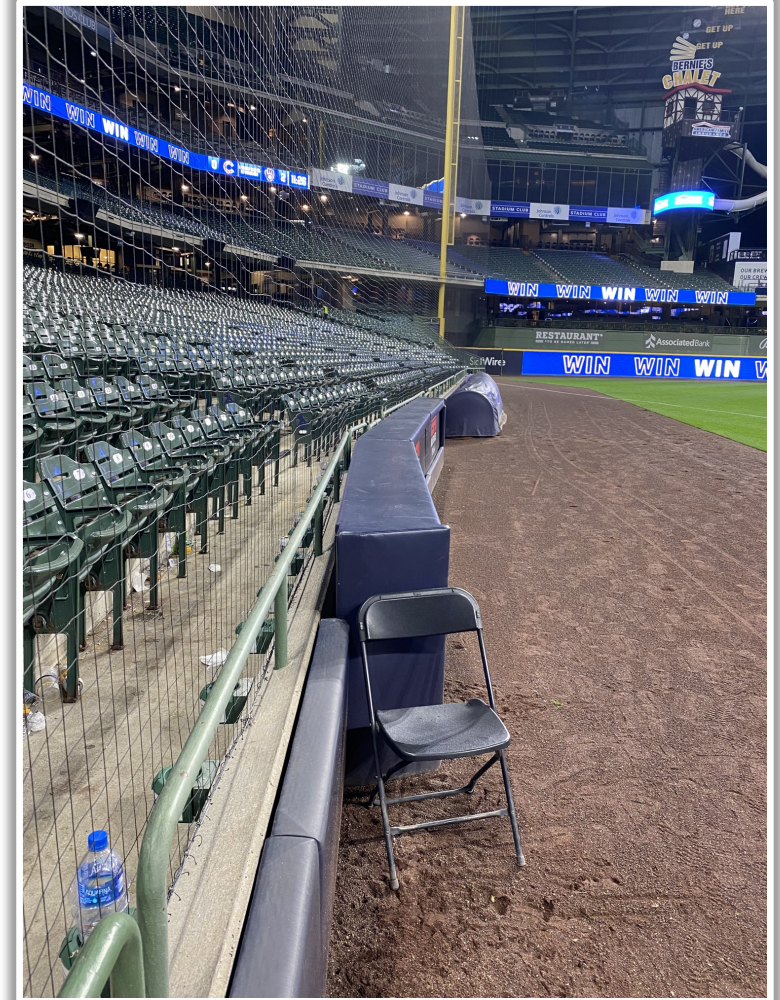

American Family Field Ground Rules

LF Fan Safety Netting Photos: