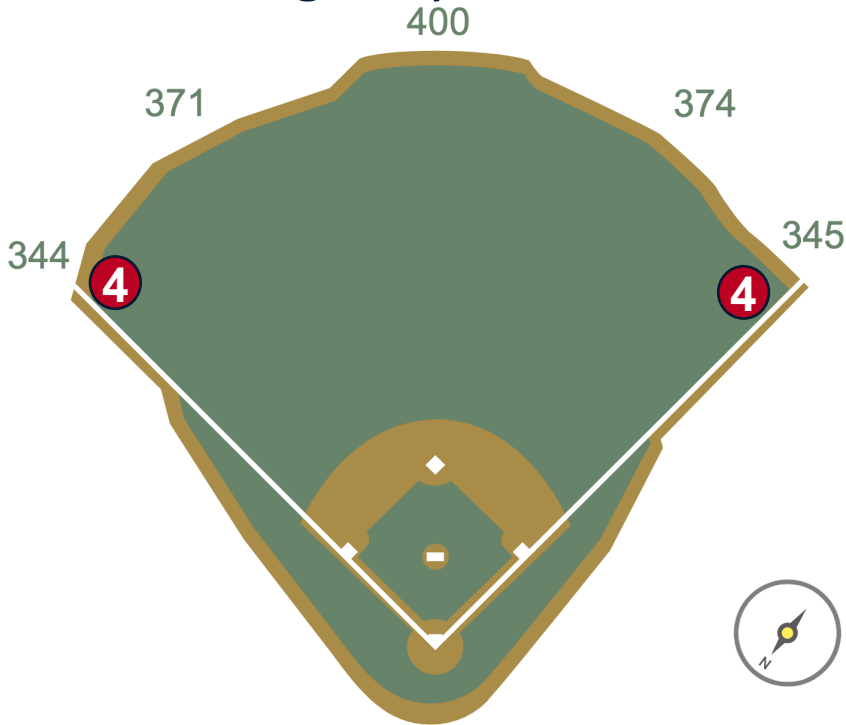

American Family Field Ground Rules

RULE #4: Batted ball strikes roof, roof truss, roof cable, or any cabling over fair territory: **In Play**

- If caught by fielder, batter is out, and runners advance at own risk.