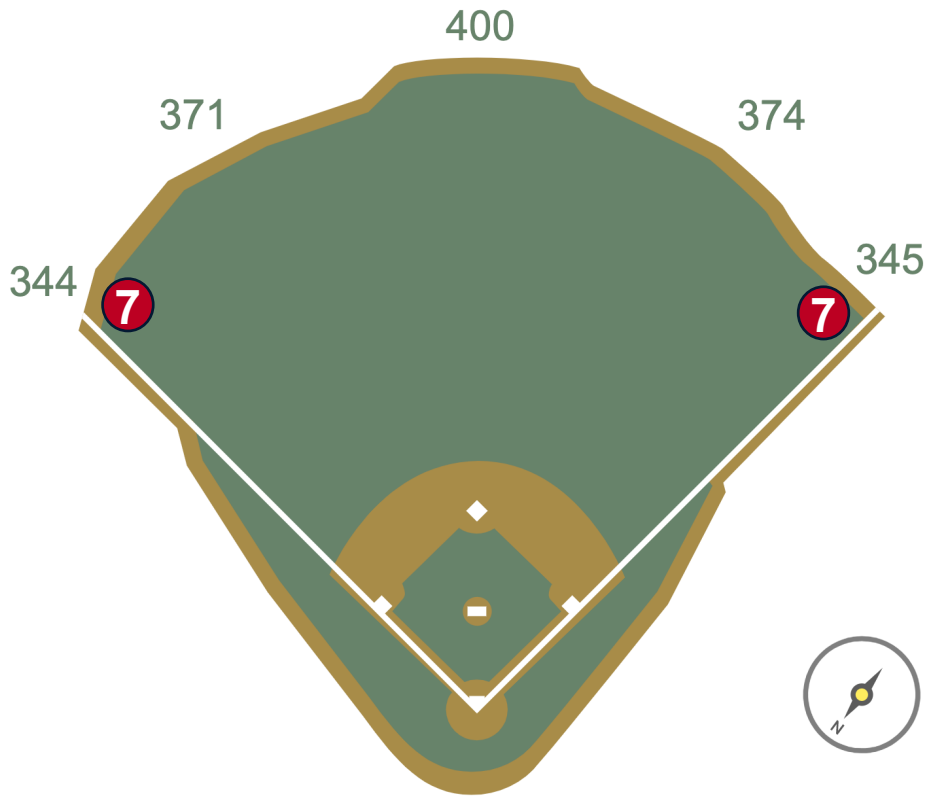

American Family Field Ground Rules

RULE #7: Batted ball striking the roof, roof truss, roof cable, or any cabling over fair territory and landing fair: **Fair Ball**