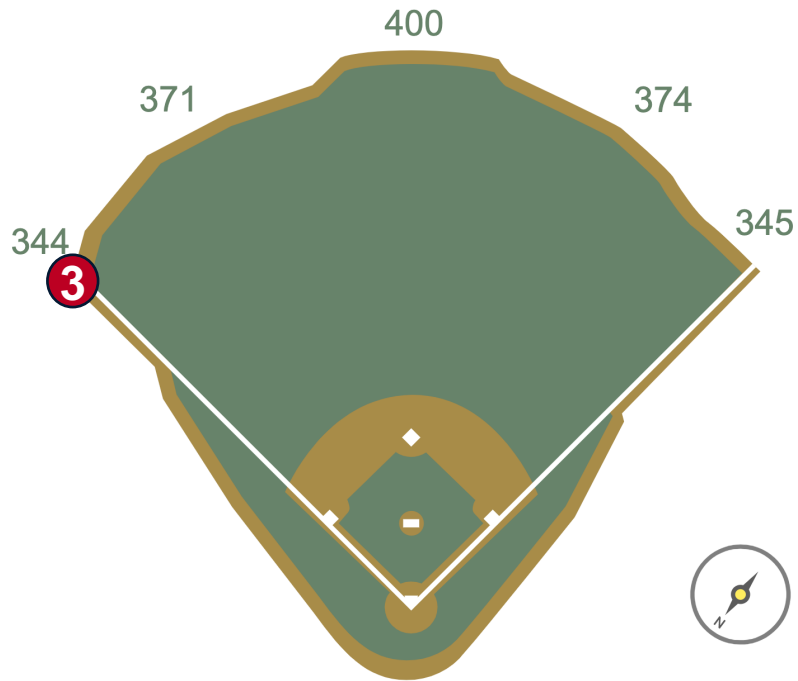

# American Family Field Ground Rules

**RULE #2:** The entire pad in the left field corner is treated as part of the foul pole.

- Batted ball in flight striking the pad: **Home Run**
- Fair bounding ball striking the pad: **Two Bases**

# American Family Field Ground Rules

**RULE #3:** Fair bounding ball that strikes the blue concrete wall to the left of the foul pole: **Live and in Play**