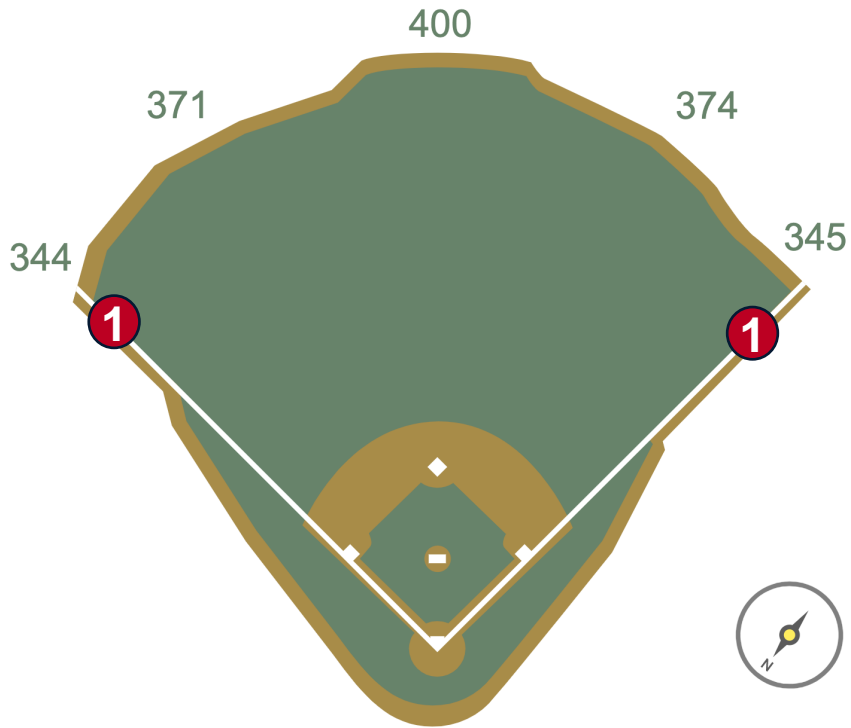

# American Family Field Ground Rules

**RULE #2:** The entire pad in the left field corner is treated as part of the foul pole.

- Batted ball in flight striking the pad: **Home Run**
- Fair bounding ball striking the pad: **Two Bases**