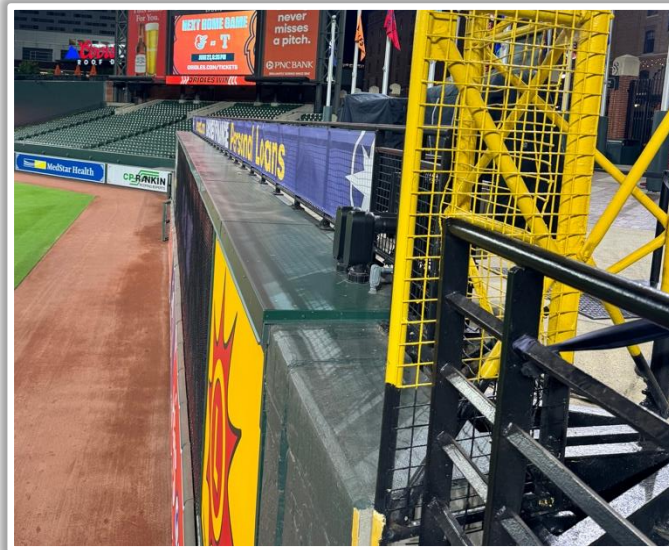

Oriole Park at Camden Yards Ground Rules

RULE #7: Batted ball in flight striking on top of the out-of-town scoreboard in right field, the top of the wall between the out-of-town scoreboard and the right field foul line, or the railing above this area: **Home Run**