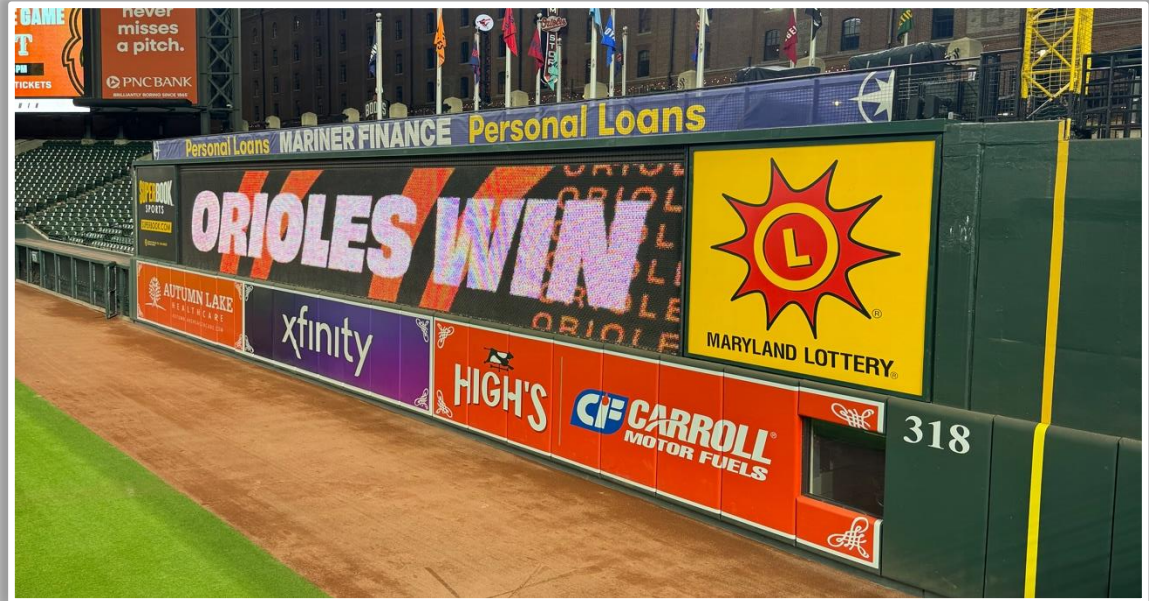

| Oriole Park at Camden Yards Ground Rules

RULE #8: A ball striking the facing of the out-of-town scoreboard in right field, including the top corner, and rebounding onto the playing field: **In Play**