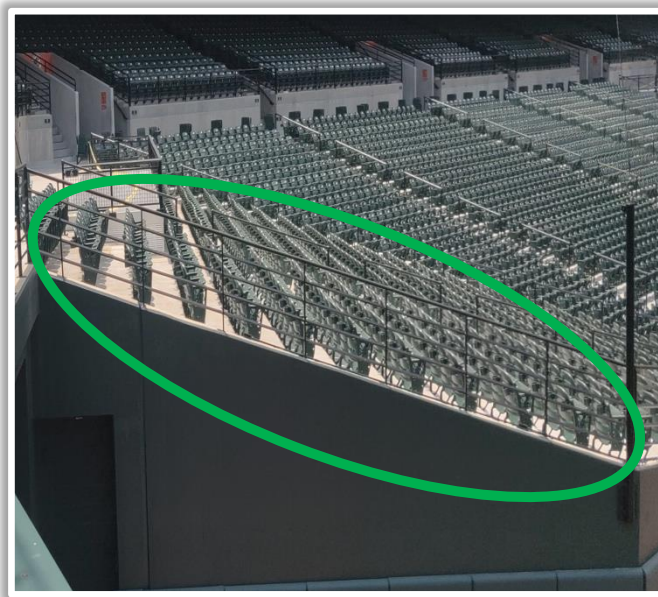

Oriole Park at Camden Yards Ground Rules

RULE #9: Fair bounding ball striking railing above cement wall down right field line in foul territory: **In Play**