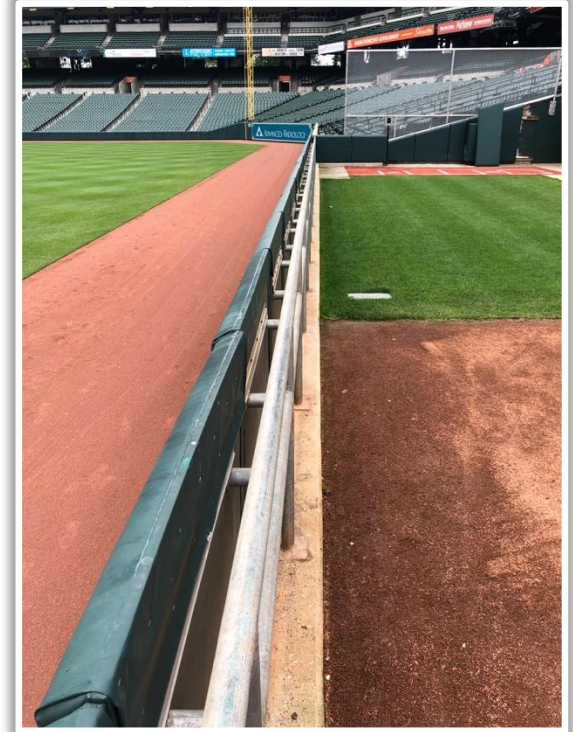

Oriole Park at Camden Yards Ground Rules

RULE #4: The metal railings above the outfield wall in left field are recessed and out of play.

- Batted ball in flight striking the railings: **Home Run**
- Bouncing ball striking the railings: **Out of Play**

Oriole Park at Camden Yards Ground Rules

RULE #5: The metal support pipe and pole caps directly behind the left centerfield and right centerfield outfield wall are recessed and **Out of Play**.

- Ball in flight striking the support pipe or pole caps: **Home Run**
- Bounding Ball striking the support pipe or pole caps: **Two Bases**

Oriole Park at Camden Yards Ground Rules

3B Dugout Photos:

Oriole Park at Camden Yards Ground Rules

3B Camera Well Photos:

Oriole Park at Camden Yards Ground Rules

LF Extended Fan Safety Netting Photos:

Oriole Park at Camden Yards Ground Rules

LF Foul Pole Photos:

Oriole Park at Camden Yards Ground Rules

LF Wall Photos:

Oriole Park at Camden Yards Ground Rules

LF Wall Photos (Cont.):

| Oriole Park at Camden Yards Ground Rules

CF Wall Photos:

Oriole Park at Camden Yards Ground Rules