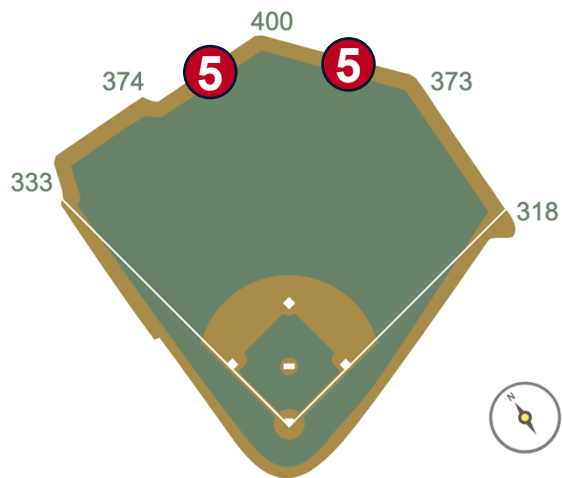

RULE #2: A batted ball that strikes the green concrete wall above the outfield fence on or to the left of the yellow line: **In Play**

Oriole Park at Camden Yards Ground Rules

RULE #3: A batted ball that strikes completely to the right of the yellow line: **Out of Play**

Oriole Park at Camden Yards Ground Rules

RULE #4: The metal railings above the outfield wall in left field are recessed and out of play.

- Batted ball in flight striking the railings: **Home Run**
- Bouncing ball striking the railings: **Out of Play**

Oriole Park at Camden Yards Ground Rules

RULE #5: The metal support pipe and pole caps directly behind the left centerfield and right centerfield outfield wall are recessed and **Out of Play**.

- Ball in flight striking the support pipe or pole caps: **Home Run**
- Bounding Ball striking the support pipe or pole caps: **Two Bases**