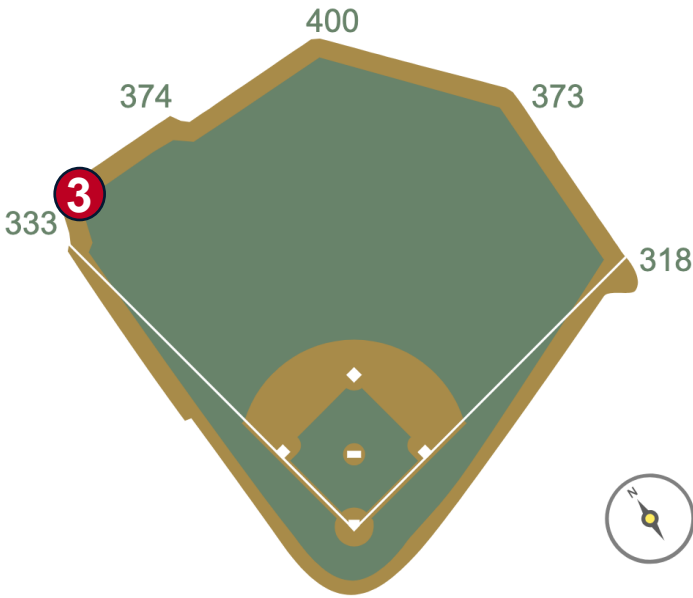

Oriole Park at Camden Yards

2026 Ground Rules

Date: March 25, 2026

Oriole Park at Camden Yards Ground Rules

RULE #1: Ball striking surfaces, pillars, or facings surrounding dugouts:
Out of Play

| Oriole Park at Camden Yards Ground Rules

RULE #2: A batted ball that strikes the green concrete wall above the outfield fence on or to the left of the yellow line: **In Play**

Oriole Park at Camden Yards Ground Rules

RULE #3: A batted ball that strikes completely to the right of the yellow line: **Out of Play**

Oriole Park at Camden Yards Ground Rules

RULE #4: The metal railings above the outfield wall in left field are recessed and out of play.

- Batted ball in flight striking the railings: **Home Run**
- Bouncing ball striking the railings: **Out of Play**

RULE #7: Batted ball in flight striking on top of the out-of-town scoreboard in right field, the top of the wall between the out-of-town scoreboard and the right field foul line, or the railing above this area: **Home Run**