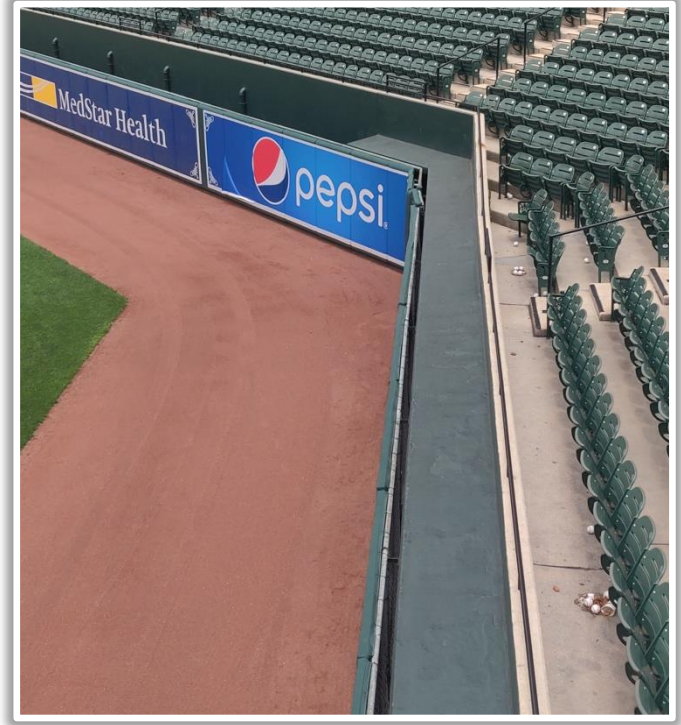

Oriole Park at Camden Yards Ground Rules

RF Wall Photos: