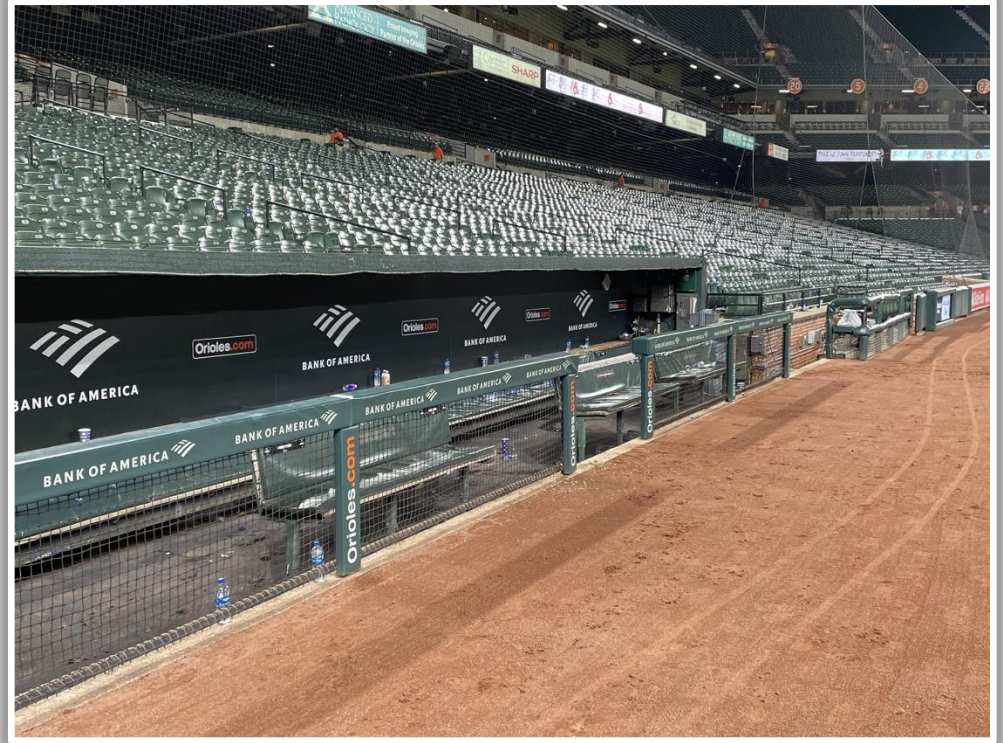

Oriole Park at Camden Yards Ground Rules

3B Dugout Photos: