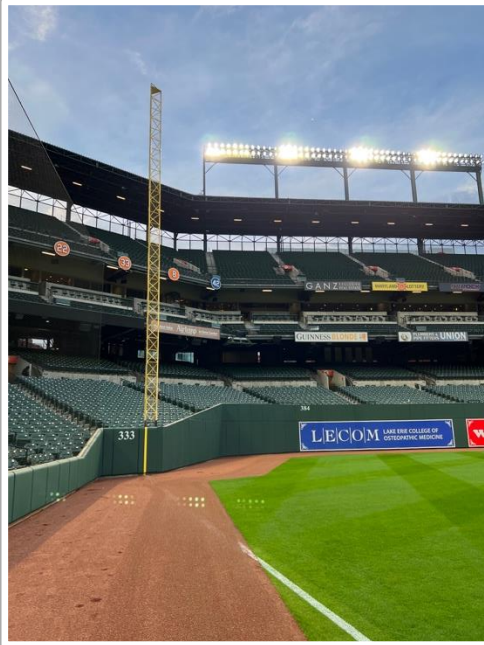

Oriole Park at Camden Yards Ground Rules

3B Dugout Photos:

Oriole Park at Camden Yards Ground Rules

3B Camera Well Photos:

Oriole Park at Camden Yards Ground Rules

LF Extended Fan Safety Netting Photos:

Oriole Park at Camden Yards Ground Rules

LF Foul Pole Photos:

Oriole Park at Camden Yards Ground Rules

LF Wall Photos:

Oriole Park at Camden Yards Ground Rules

LF Wall Photos (Cont.):

| Oriole Park at Camden Yards Ground Rules

CF Wall Photos:

Oriole Park at Camden Yards Ground Rules