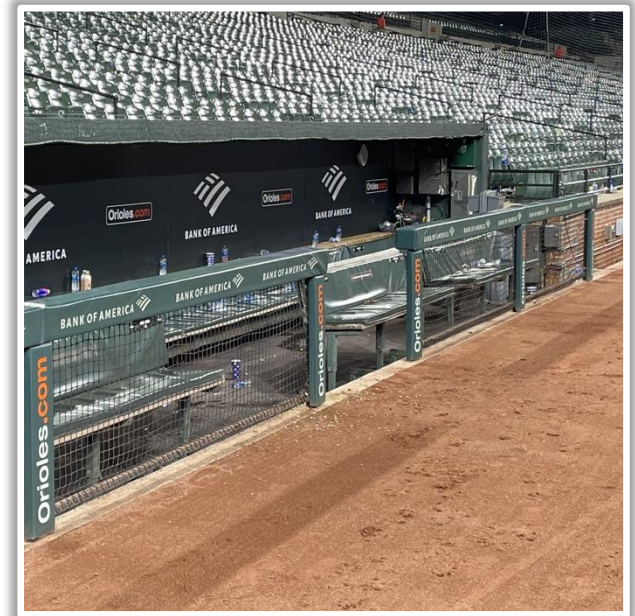

Oriole Park at Camden Yards Ground Rules

RULE #1: Ball striking surfaces, pillars, or facings surrounding dugouts:
Out of Play