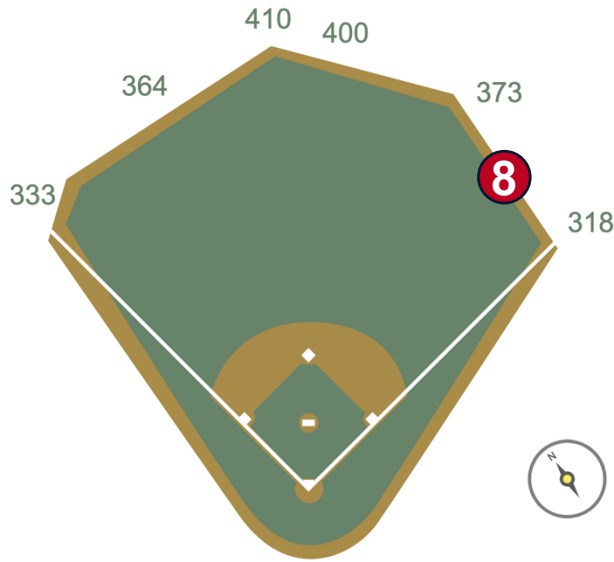

| Oriole Park at Camden Yards Ground Rules

RULE #8: A ball striking the facing of the out-of-town scoreboard in right field, including the top corner, and rebounding onto the playing field: **In Play**