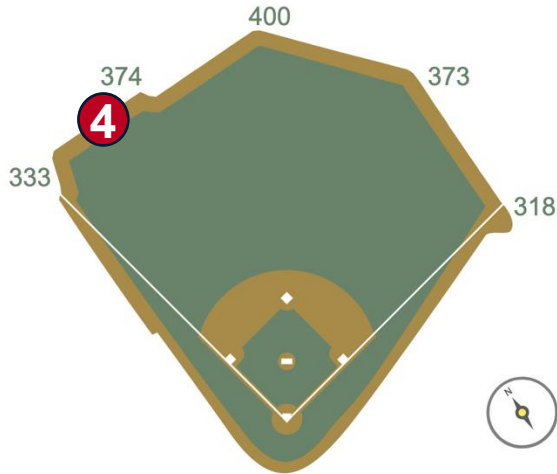

RULE #2: A batted ball that strikes the green concrete wall above the outfield fence on or to the left of the yellow line: **In Play**

Oriole Park at Camden Yards Ground Rules

RULE #3: A batted ball that strikes completely to the right of the yellow line: **Out of Play**

Oriole Park at Camden Yards Ground Rules

RULE #4: The metal railings above the outfield wall in left field are recessed and out of play.

- Batted ball in flight striking the railings: **Home Run**
- Bouncing ball striking the railings: **Out of Play**

Oriole Park at Camden Yards Ground Rules

RULE #5: The metal support pipe and pole caps directly behind the left centerfield and right centerfield outfield wall are recessed and **Out of Play**.

- Ball in flight striking the support pipe or pole caps: **Home Run**
- Bounding Ball striking the support pipe or pole caps: **Two Bases**

RULE #7: Batted ball in flight striking on top of the out-of-town scoreboard in right field, the top of the wall between the out-of-town scoreboard and the right field foul line, or the railing above this area: **Home Run**