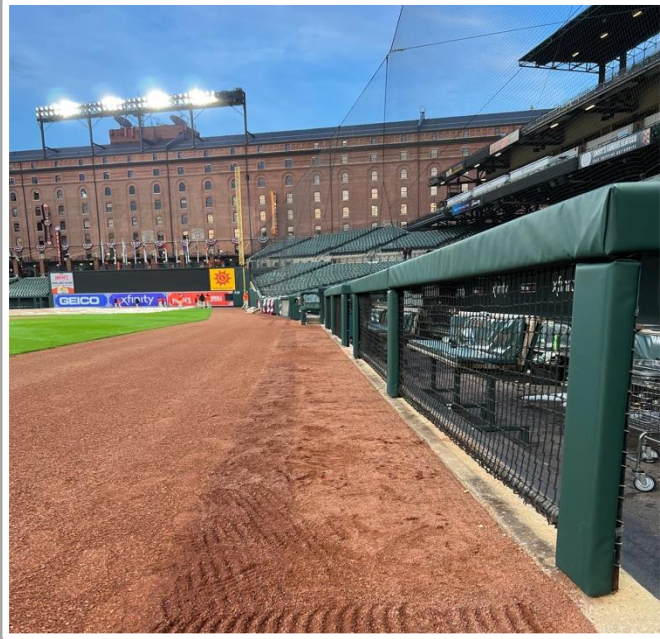

Oriole Park at Camden Yards Ground Rules

1B Dugout Photos: