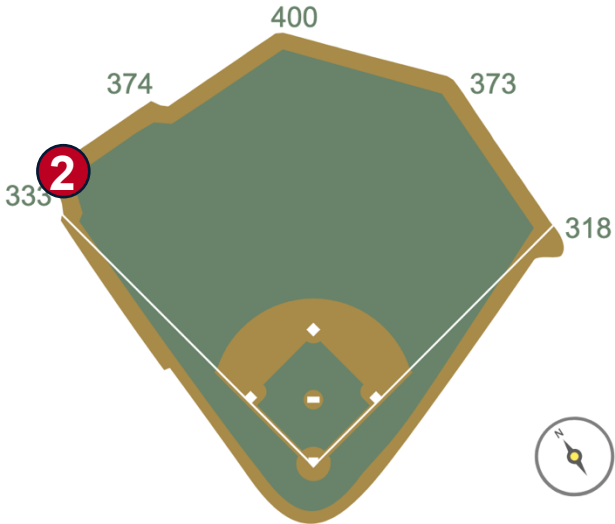

Oriole Park at Camden Yards

2026 Ground Rules

Date: March 25, 2026

Oriole Park at Camden Yards Ground Rules

RULE #1: Ball striking surfaces, pillars, or facings surrounding dugouts:
Out of Play

| Oriole Park at Camden Yards Ground Rules

RULE #2: A batted ball that strikes the green concrete wall above the outfield fence on or to the left of the yellow line: **In Play**

Oriole Park at Camden Yards Ground Rules

RULE #3: A batted ball that strikes completely to the right of the yellow line: **Out of Play**

Oriole Park at Camden Yards Ground Rules

RULE #4: The metal railings above the outfield wall in left field are recessed and out of play.

- Batted ball in flight striking the railings: **Home Run**
- Bouncing ball striking the railings: **Out of Play**