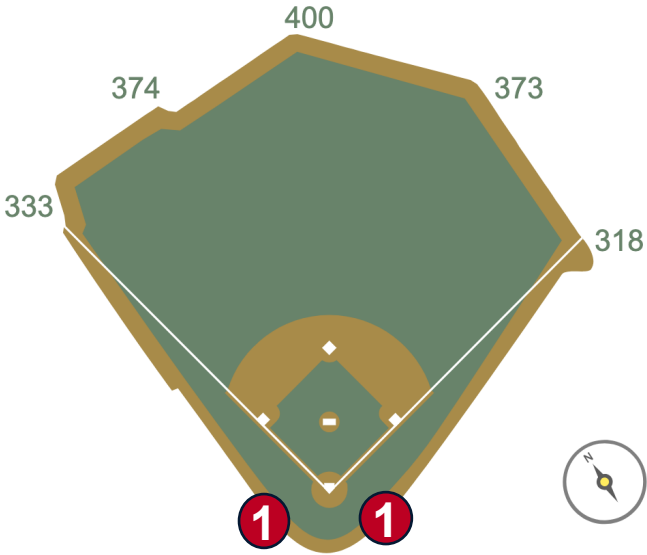

Oriole Park at Camden Yards

2026 Ground Rules

Date: March 25, 2026

Oriole Park at Camden Yards Ground Rules

RULE #1: Ball striking surfaces, pillars, or facings surrounding dugouts:
Out of Play

| Oriole Park at Camden Yards Ground Rules

RULE #2: A batted ball that strikes the green concrete wall above the outfield fence on or to the left of the yellow line: **In Play**

Oriole Park at Camden Yards Ground Rules

RULE #3: A batted ball that strikes completely to the right of the yellow line: **Out of Play**

Oriole Park at Camden Yards Ground Rules

RULE #4: The metal railings above the outfield wall in left field are recessed and out of play.

- Batted ball in flight striking the railings: **Home Run**
- Bouncing ball striking the railings: **Out of Play**

RULE #7: Batted ball in flight striking on top of the out-of-town scoreboard in right field, the top of the wall between the out-of-town scoreboard and the right field foul line, or the railing above this area: **Home Run**