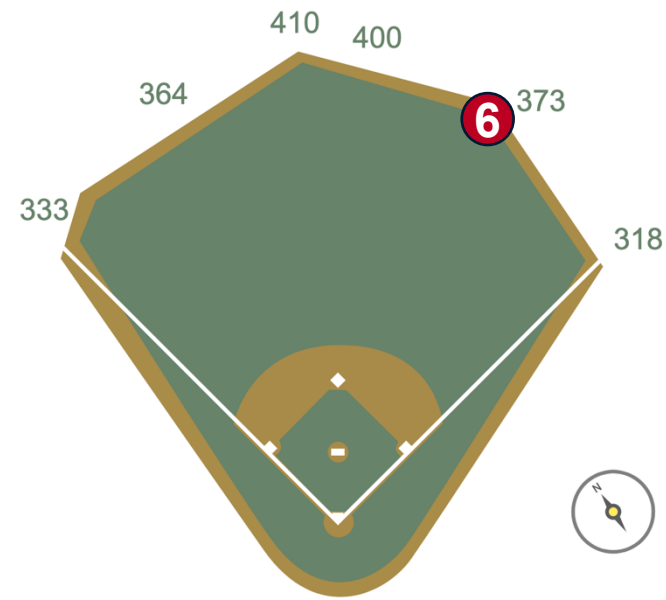

Oriole Park at Camden Yards Ground Rules

RULE #6: Batted ball in flight striking grounds crew shed roof in right field and rebounding onto the playing field: **Home Run**