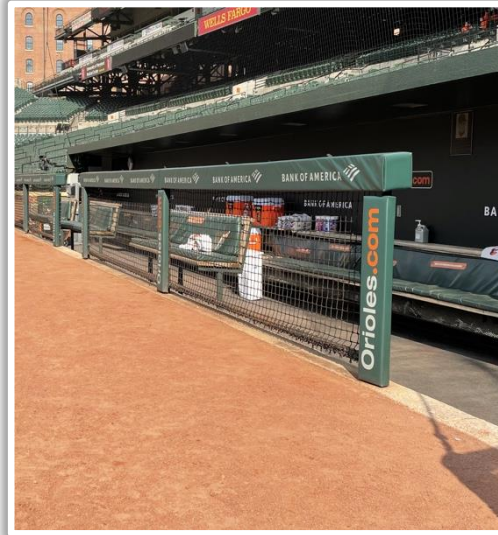

Oriole Park at Camden Yards

2026 Ground Rules

Date: March 25, 2026

Oriole Park at Camden Yards Ground Rules

RULE #1: Ball striking surfaces, pillars, or facings surrounding dugouts:
Out of Play

| Oriole Park at Camden Yards Ground Rules

RULE #2: A batted ball that strikes the green concrete wall above the outfield fence on or to the left of the yellow line: **In Play**

Oriole Park at Camden Yards Ground Rules

RULE #3: A batted ball that strikes completely to the right of the yellow line: **Out of Play**

Oriole Park at Camden Yards Ground Rules

RULE #4: The metal railings above the outfield wall in left field are recessed and out of play.

- Batted ball in flight striking the railings: **Home Run**
- Bouncing ball striking the railings: **Out of Play**

Oriole Park at Camden Yards Ground Rules

RULE #5: The metal support pipe and pole caps directly behind the left centerfield and right centerfield outfield wall are recessed and **Out of Play**.

- Ball in flight striking the support pipe or pole caps: **Home Run**
- Bounding Ball striking the support pipe or pole caps: **Two Bases**