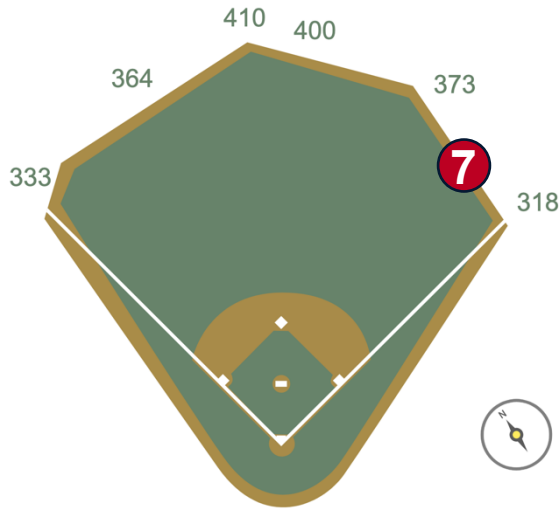

Oriole Park at Camden Yards Ground Rules

RULE #4: The metal railings above the outfield wall in left field are recessed and out of play.

- Batted ball in flight striking the railings: **Home Run**
- Bouncing ball striking the railings: **Out of Play**

Oriole Park at Camden Yards Ground Rules

RULE #5: The metal support pipe and pole caps directly behind the left centerfield and right centerfield outfield wall are recessed and **Out of Play**.

- Ball in flight striking the support pipe or pole caps: **Home Run**
- Bounding Ball striking the support pipe or pole caps: **Two Bases**

RULE #7: Batted ball in flight striking on top of the out-of-town scoreboard in right field, the top of the wall between the out-of-town scoreboard and the right field foul line, or the railing above this area: **Home Run**