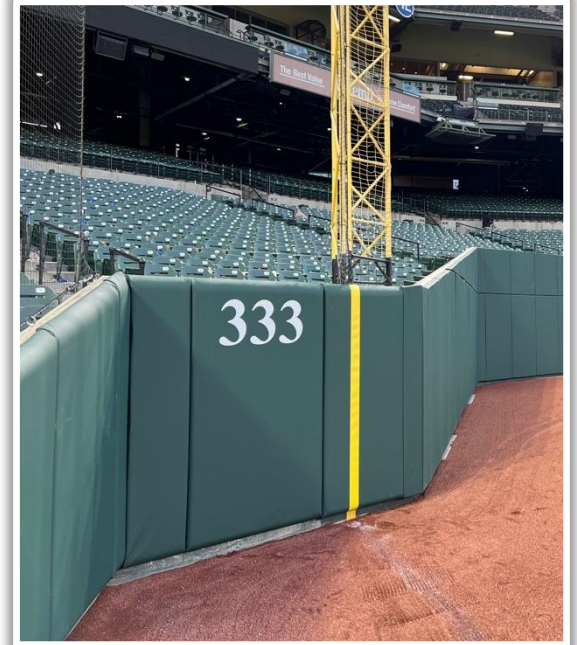

Oriole Park at Camden Yards Ground Rules

3B Dugout Photos:

Oriole Park at Camden Yards Ground Rules

3B Camera Well Photos:

Oriole Park at Camden Yards Ground Rules

LF Extended Fan Safety Netting Photos:

Oriole Park at Camden Yards Ground Rules

LF Foul Pole Photos:

Oriole Park at Camden Yards Ground Rules

LF Wall Photos:

Oriole Park at Camden Yards Ground Rules

LF Wall Photos (Cont.):

| Oriole Park at Camden Yards Ground Rules

CF Wall Photos:

Oriole Park at Camden Yards Ground Rules