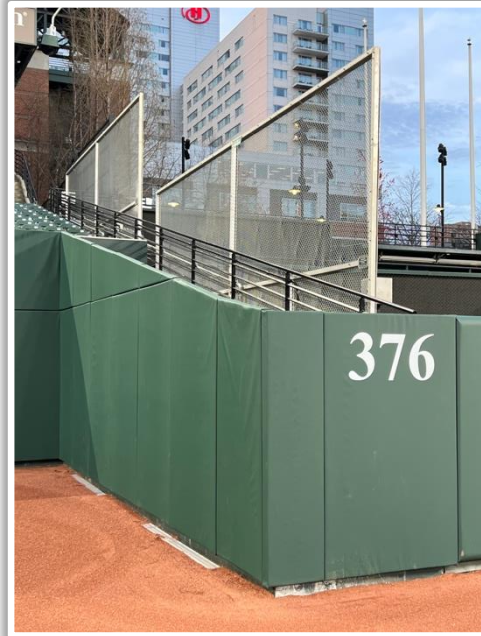

Oriole Park at Camden Yards Ground Rules

3B Dugout Photos:

Oriole Park at Camden Yards Ground Rules

3B Camera Well Photos:

Oriole Park at Camden Yards Ground Rules

LF Extended Fan Safety Netting Photos:

Oriole Park at Camden Yards Ground Rules

LF Foul Pole Photos:

Oriole Park at Camden Yards Ground Rules

LF Wall Photos:

Oriole Park at Camden Yards Ground Rules

LF Wall Photos (Cont.):

| Oriole Park at Camden Yards Ground Rules

CF Wall Photos:

Oriole Park at Camden Yards Ground Rules

RF Wall Photos:

Oriole Park at Camden Yards Ground Rules

RF Corner Photo:

Oriole Park at Camden Yards Ground Rules

RF Foul Territory Photos:

Oriole Park at Camden Yards Ground Rules

Tarp Photos:

| Oriole Park at Camden Yards Ground Rules