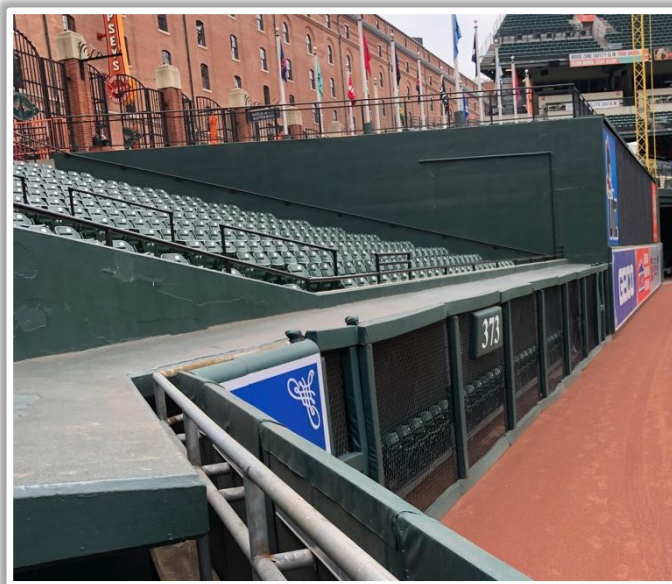

RULE #2: A batted ball that strikes the green concrete wall above the outfield fence on or to the left of the yellow line: **In Play**

Oriole Park at Camden Yards Ground Rules

RULE #3: A batted ball that strikes completely to the right of the yellow line: **Out of Play**

Oriole Park at Camden Yards Ground Rules

RULE #4: The metal railings above the outfield wall in left field are recessed and out of play.

- Batted ball in flight striking the railings: **Home Run**
- Bouncing ball striking the railings: **Out of Play**

Oriole Park at Camden Yards Ground Rules

RULE #5: The metal support pipe and pole caps directly behind the left centerfield and right centerfield outfield wall are recessed and **Out of Play**.

- Ball in flight striking the support pipe or pole caps: **Home Run**
- Bounding Ball striking the support pipe or pole caps: **Two Bases**

Oriole Park at Camden Yards Ground Rules

RULE #6: Batted ball in flight striking grounds crew shed roof in right field and rebounding onto the playing field: **Home Run**

Oriole Park at Camden Yards Ground Rules