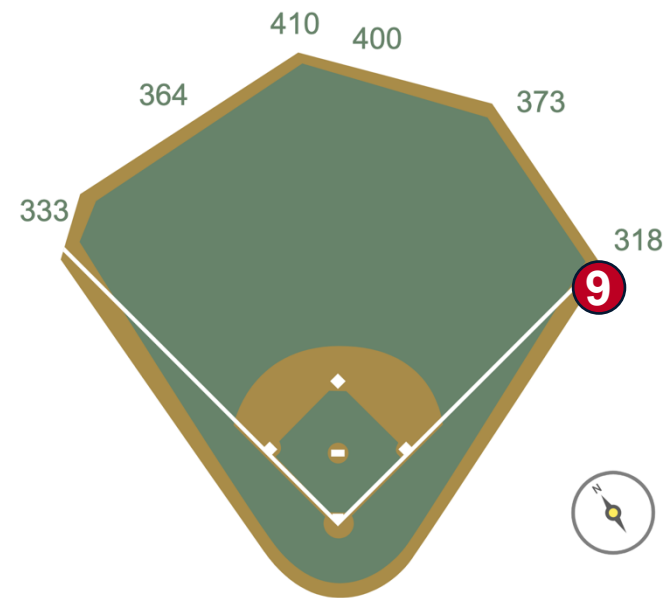

Oriole Park at Camden Yards Ground Rules

RULE #9: Fair bounding ball striking railing above cement wall down right field line in foul territory: **In Play**