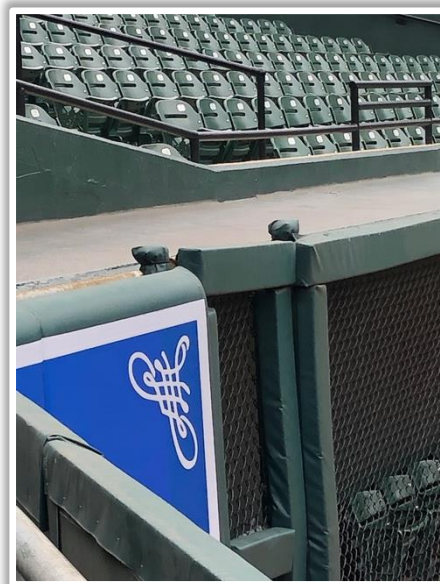

RULE #2: A batted ball that strikes the green concrete wall above the outfield fence on or to the left of the yellow line: **In Play**

Oriole Park at Camden Yards Ground Rules

RULE #3: A batted ball that strikes completely to the right of the yellow line: **Out of Play**

Oriole Park at Camden Yards Ground Rules

RULE #4: The metal railings above the outfield wall in left field are recessed and out of play.

- Batted ball in flight striking the railings: **Home Run**
- Bouncing ball striking the railings: **Out of Play**

Oriole Park at Camden Yards Ground Rules

RULE #5: The metal support pipe and pole caps directly behind the left centerfield and right centerfield outfield wall are recessed and **Out of Play**.

- Ball in flight striking the support pipe or pole caps: **Home Run**
- Bounding Ball striking the support pipe or pole caps: **Two Bases**

Oriole Park at Camden Yards Ground Rules

RULE #6: Batted ball in flight striking grounds crew shed roof in right field and rebounding onto the playing field: **Home Run**

Oriole Park at Camden Yards Ground Rules