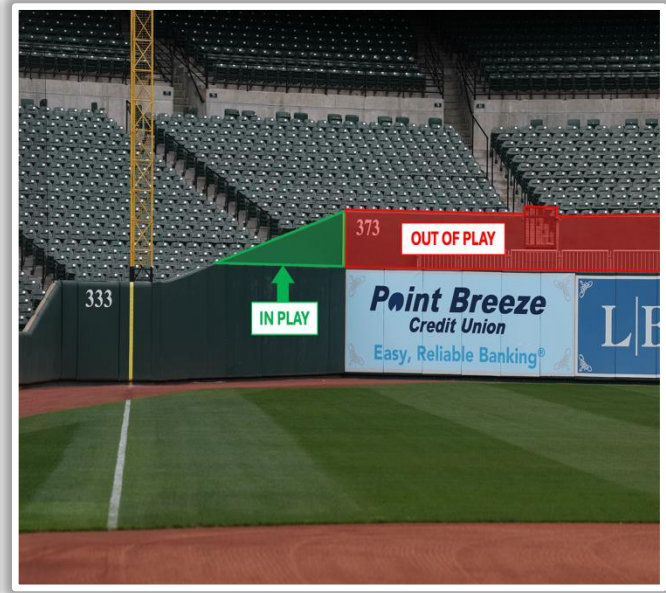

Oriole Park at Camden Yards

2026 Ground Rules

Date: March 25, 2026

Oriole Park at Camden Yards Ground Rules

RULE #1: Ball striking surfaces, pillars, or facings surrounding dugouts:
Out of Play

| Oriole Park at Camden Yards Ground Rules

RULE #2: A batted ball that strikes the green concrete wall above the outfield fence on or to the left of the yellow line: **In Play**

Oriole Park at Camden Yards Ground Rules

RULE #3: A batted ball that strikes completely to the right of the yellow line: **Out of Play**

Oriole Park at Camden Yards Ground Rules

RULE #4: The metal railings above the outfield wall in left field are recessed and out of play.

- Batted ball in flight striking the railings: **Home Run**
- Bouncing ball striking the railings: **Out of Play**

Oriole Park at Camden Yards Ground Rules

RULE #5: The metal support pipe and pole caps directly behind the left centerfield and right centerfield outfield wall are recessed and **Out of Play**.

- Ball in flight striking the support pipe or pole caps: **Home Run**
- Bounding Ball striking the support pipe or pole caps: **Two Bases**