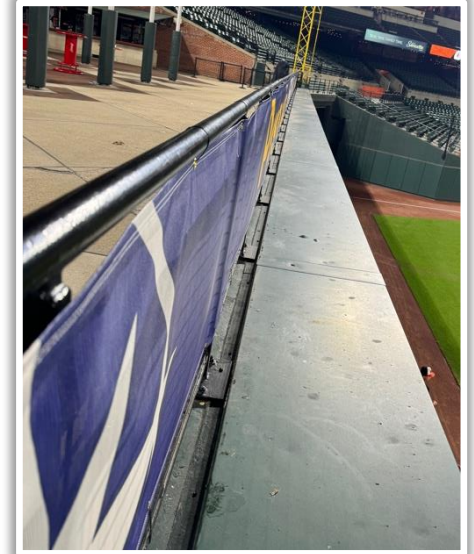

Oriole Park at Camden Yards Ground Rules

RULE #7: Batted ball in flight striking on top of the out-of-town scoreboard in right field, the top of the wall between the out-of-town scoreboard and the right field foul line, or the railing above this area: **Home Run**