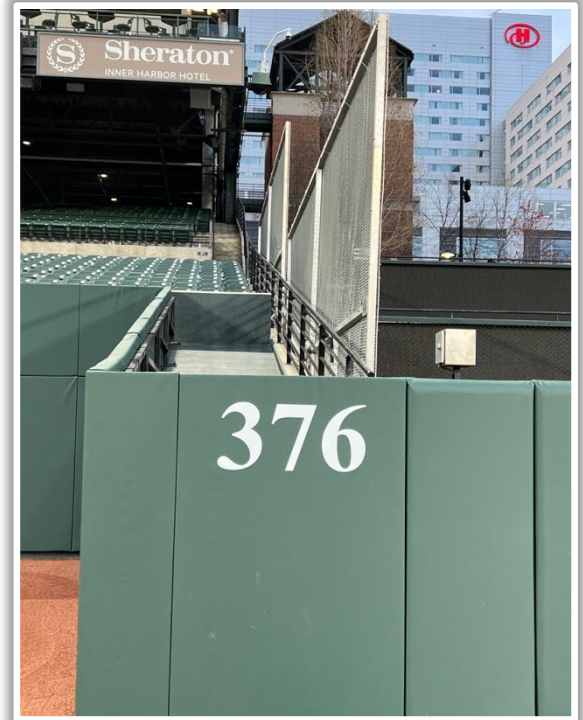

Oriole Park at Camden Yards Ground Rules

3B Dugout Photos:

Oriole Park at Camden Yards Ground Rules

3B Camera Well Photos:

Oriole Park at Camden Yards Ground Rules

LF Extended Fan Safety Netting Photos:

Oriole Park at Camden Yards Ground Rules

LF Foul Pole Photos:

Oriole Park at Camden Yards Ground Rules

LF Wall Photos:

Oriole Park at Camden Yards Ground Rules

LF Wall Photos (Cont.):

| Oriole Park at Camden Yards Ground Rules

CF Wall Photos:

Oriole Park at Camden Yards Ground Rules