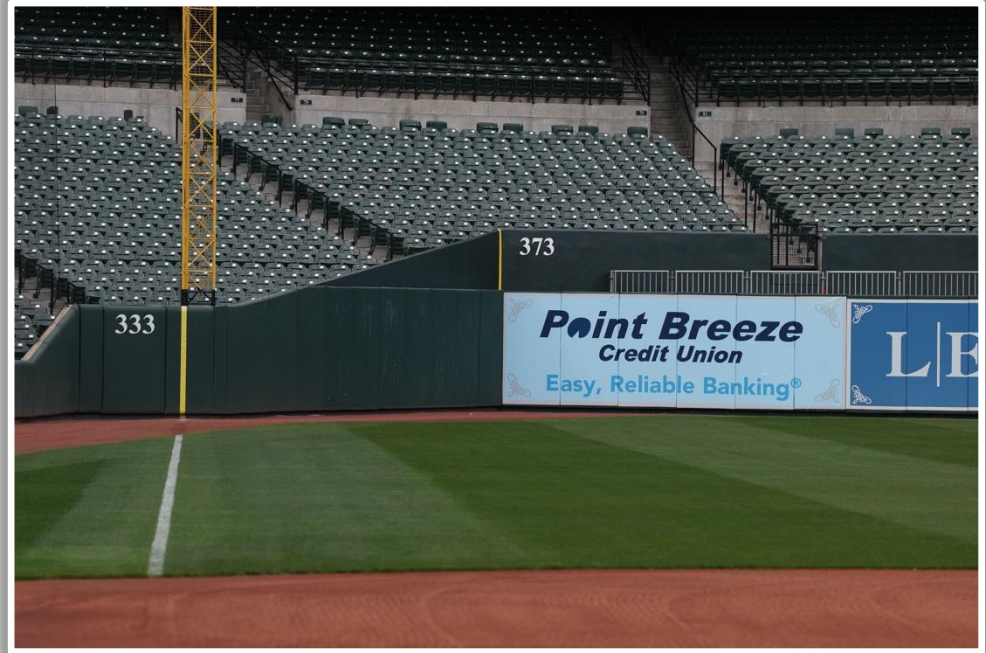

RULE #2: A batted ball that strikes the green concrete wall above the outfield fence on or to the left of the yellow line: **In Play**

Oriole Park at Camden Yards Ground Rules

RULE #3: A batted ball that strikes completely to the right of the yellow line: **Out of Play**