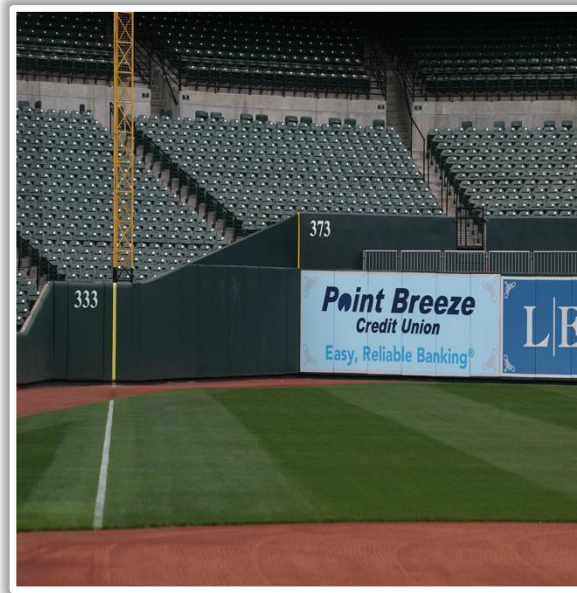

Oriole Park at Camden Yards

2026 Ground Rules

Date: March 25, 2026

Oriole Park at Camden Yards Ground Rules

RULE #1: Ball striking surfaces, pillars, or facings surrounding dugouts:
Out of Play

| Oriole Park at Camden Yards Ground Rules

RULE #2: A batted ball that strikes the green concrete wall above the outfield fence on or to the left of the yellow line: **In Play**

Oriole Park at Camden Yards Ground Rules

RULE #3: A batted ball that strikes completely to the right of the yellow line: **Out of Play**