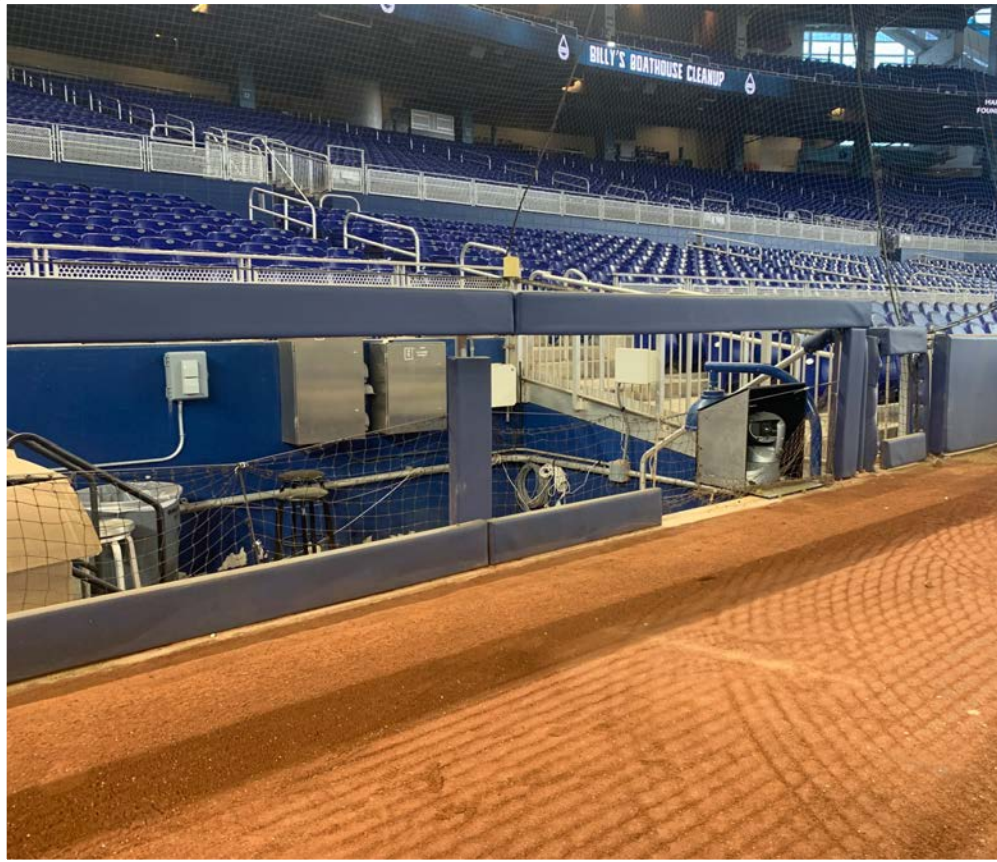

loanDepot park Ground Rules

RULE #5: The Center Field Zone is recessed and behind the left-center field wall.

- Ball in flight: **Home Run**
- Bounding ball: **Out of Play**

loanDepot park Ground Rules

RULE #6: The blue wall or metal safety railing is recessed and behind the right field wall.

- Ball in flight: **Home Run**
- Bounding ball: **Out of Play**

loanDepot park Ground Rules

RULE #7: Batted ball strikes roof over fair territory: **In Play**

- If caught by fielder, batter is out and runners advance at own risk.

loanDepot park Ground Rules

RULE #8: Batted ball strikes roof over foul territory: **Dead Ball**

loanDepot park Ground Rules

Backstop Photos:

loanDepot park Ground Rules

3B Dugout Photos:

loanDepot park Ground Rules

3B Camera Well Photos:

loanDepot park Ground Rules

3B iPad Camera Photos:

3B Batter Camera

A ball that strikes the camera behind the netting and enclosed padding is **live and in play** unless it becomes lodged or is otherwise deemed unplayable (i.e. goes completely through the netting).