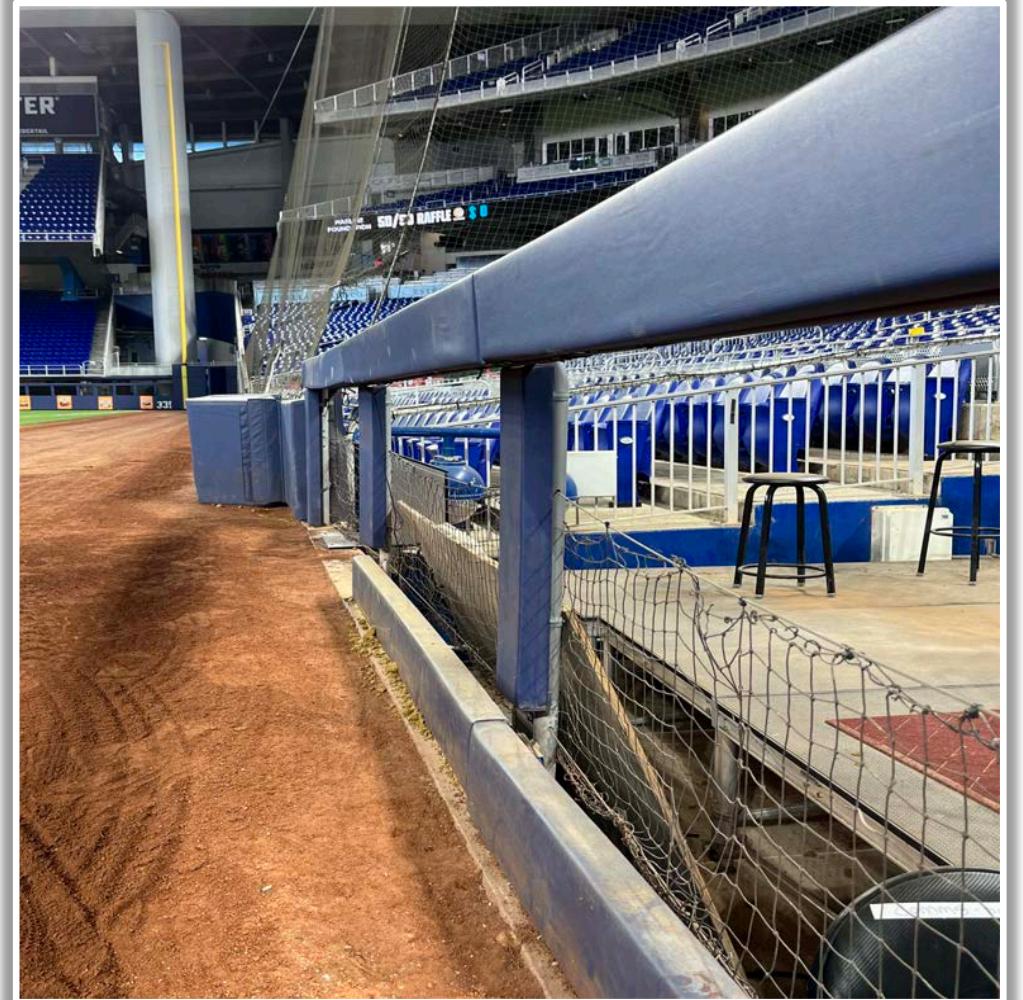

3B Camera Well Photos:

loanDepot park Ground Rules

3B iPad Camera Photos:

3B Batter Camera

A ball that strikes the camera behind the netting and enclosed padding is **live and in play** unless it becomes lodged or is otherwise deemed unplayable (i.e. goes completely through the netting).

LF Wall Photos (Cont.):

loanDepot park Ground Rules

CF Wall Photos:

loanDepot park Ground Rules

RF Wall Photos:

loanDepot park Ground Rules

RF Corner Photos:

loanDepot park Ground Rules

RF Corner Photos (Cont.):

loanDepot park Ground Rules

RF Extended Fan Safety Netting Photos:

loanDepot park Ground Rules

1B Camera Well Photos:

loanDepot park Ground Rules

1B iPad Camera Photos:

1B Batter Camera

A ball that strikes the camera behind the netting and enclosed padding is **live and in play** unless it becomes lodged or is otherwise deemed unplayable (i.e. goes completely through the netting).

1B Pitcher Camera