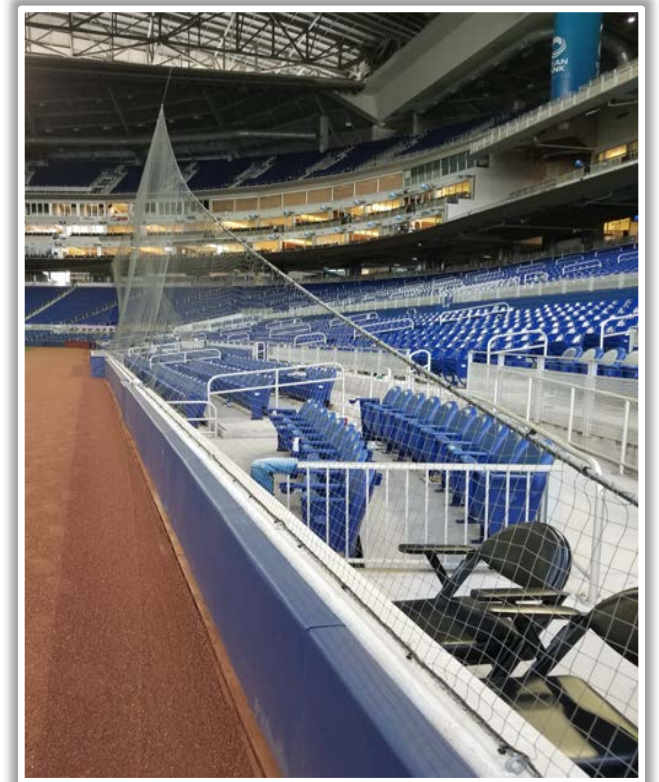

loanDepot park

2023 Ground Rules

Date: March 30, 2023

loanDepot park Ground Rules

RULE #1: Ball striking camera supports or domes located in first or third base camera wells: **Out of Play**

loanDepot park Ground Rules

RULE #2: Fair batted bounding or thrown ball striking the protective netting down the left and right field lines in foul territory and rebounding onto the playing field: **In Play**

loanDepot park Ground Rules

RULE #3: Railings on the upward sloping wall in foul territory in the left field corner: **In Play**

loanDepot park Ground Rules

RULE #4: Railings on the upward sloping wall in foul territory in the right field corner not covered by protective netting: **In Play**

loanDepot park Ground Rules

RULE #5: The Center Field Zone is recessed and behind the left-center field wall.

- Ball in flight: **Home Run**
- Bounding ball: **Out of Play**

loanDepot park Ground Rules

RULE #6: The blue wall or metal safety railing is recessed and behind the right field wall.