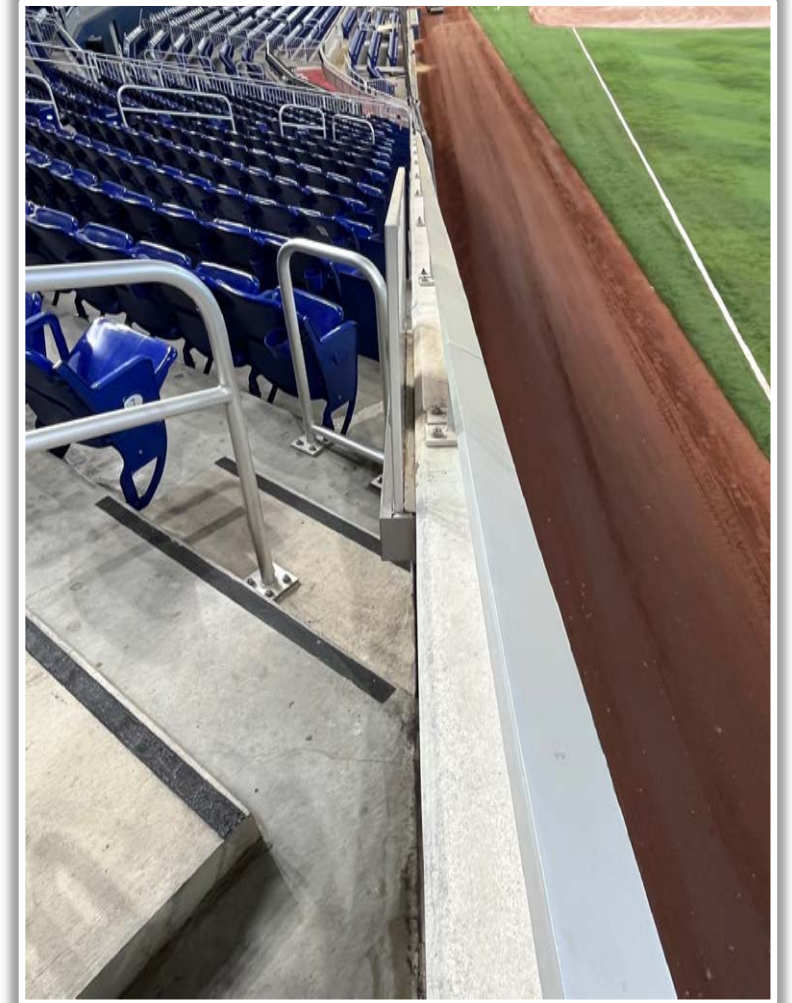

3B Camera Well Photos:

loanDepot park Ground Rules

3B iPad Camera Photos:

3B Batter Camera

A ball that strikes the camera behind the netting and enclosed padding is **live and in play** unless it becomes lodged or is otherwise deemed unplayable (i.e. goes completely through the netting).

3B Pitcher Camera

loanDepot park Ground Rules

LF Fan Safety Netting Photos:

loanDepot park Ground Rules

LF Corner Photos:

loanDepot park Ground Rules

LF Wall Photos:

loanDepot park Ground Rules

LF Wall Photos (Cont.):

loanDepot park Ground Rules

CF Wall Photos:

loanDepot park Ground Rules

RF Wall Photos:

loanDepot park Ground Rules

RF Corner Photos:

loanDepot park Ground Rules

RF Corner Photos (Cont.):

loanDepot park Ground Rules

RF Extended Fan Safety Netting Photos:

loanDepot park Ground Rules

1B Camera Well Photos:

loanDepot park Ground Rules

1B iPad Camera Photos:

1B Batter Camera