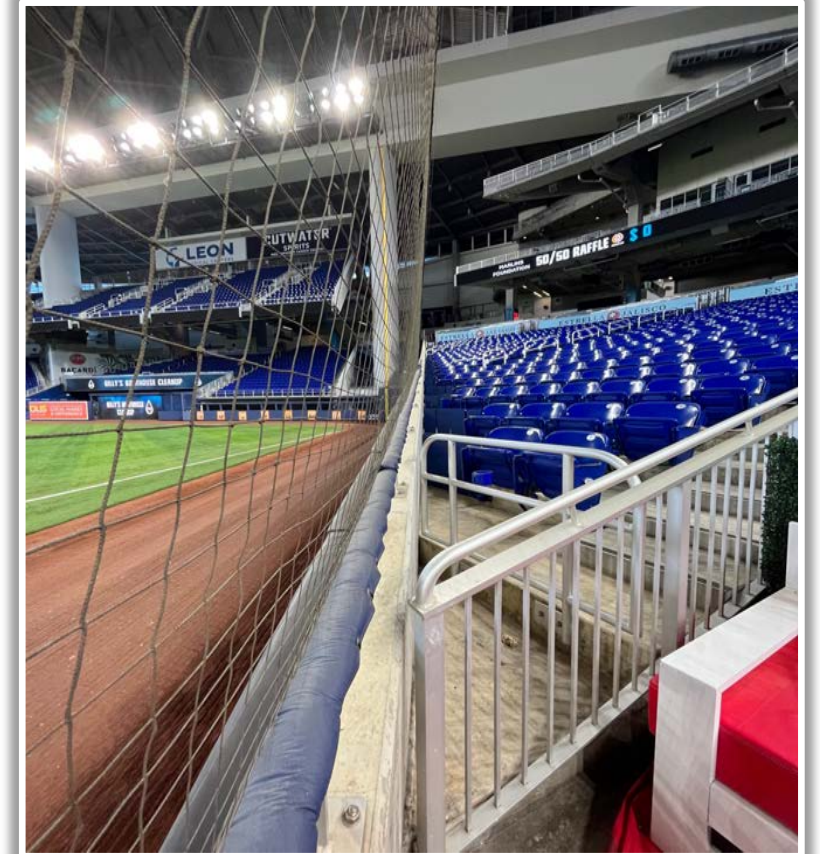

loanDepot park Ground Rules

RF Extended Fan Safety Netting Photos: