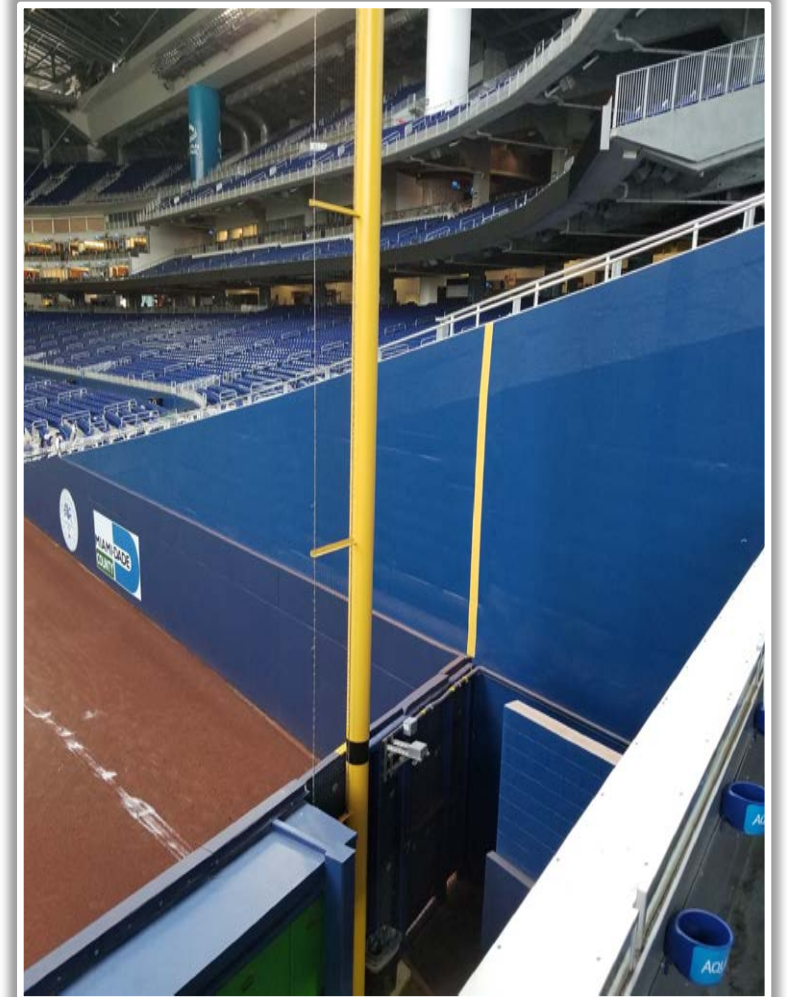

3B Camera Well Photos:

loanDepot park Ground Rules

3B iPad Camera Photos:

3B Batter Camera

A ball that strikes the camera behind the netting and enclosed padding is **live and in play** unless it becomes lodged or is otherwise deemed unplayable (i.e. goes completely through the netting).

3B Pitcher Camera

loanDepot park Ground Rules

LF Fan Safety Netting Photos:

loanDepot park Ground Rules

LF Corner Photos:

loanDepot park Ground Rules

LF Wall Photos:

loanDepot park Ground Rules