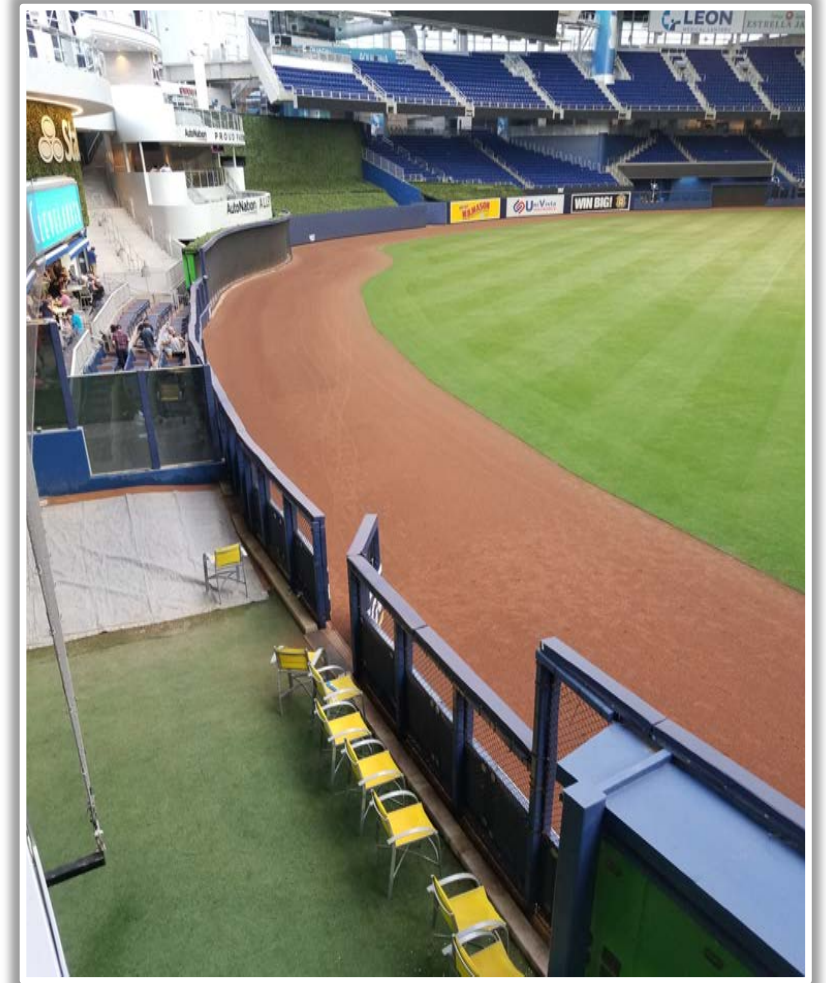

loanDepot park Ground Rules

LF Wall Photos (Cont.):