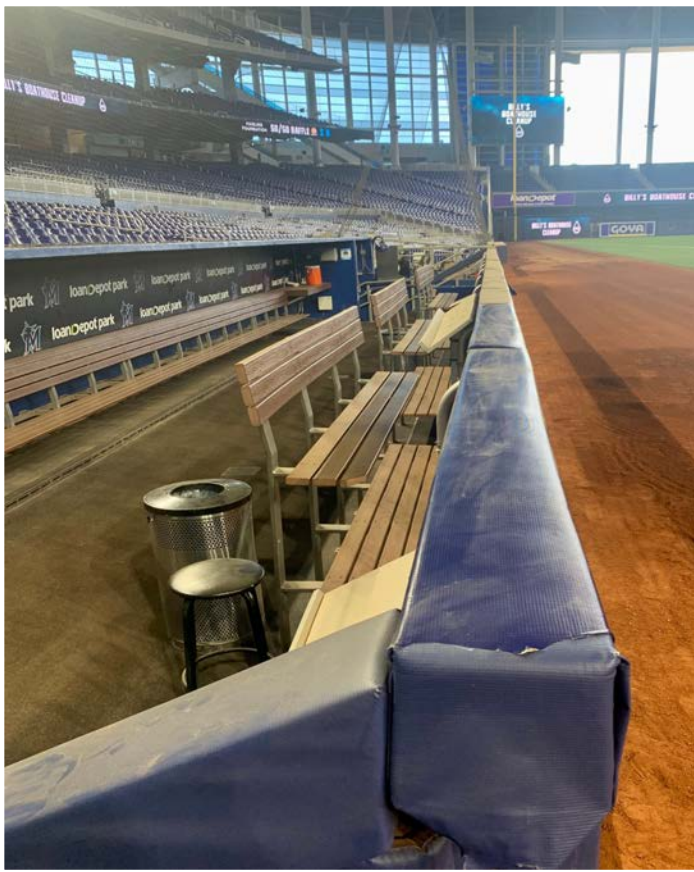

loanDepot park Ground Rules

RULE #8: Batted ball strikes roof over foul territory: **Dead Ball**

loanDepot park Ground Rules

Backstop Photos:

loanDepot park Ground Rules

3B Dugout Photos:

loanDepot park Ground Rules

3B Camera Well Photos:

loanDepot park Ground Rules

3B iPad Camera Photos:

3B Batter Camera

A ball that strikes the camera behind the netting and enclosed padding is **live and in play** unless it becomes lodged or is otherwise deemed unplayable (i.e. goes completely through the netting).