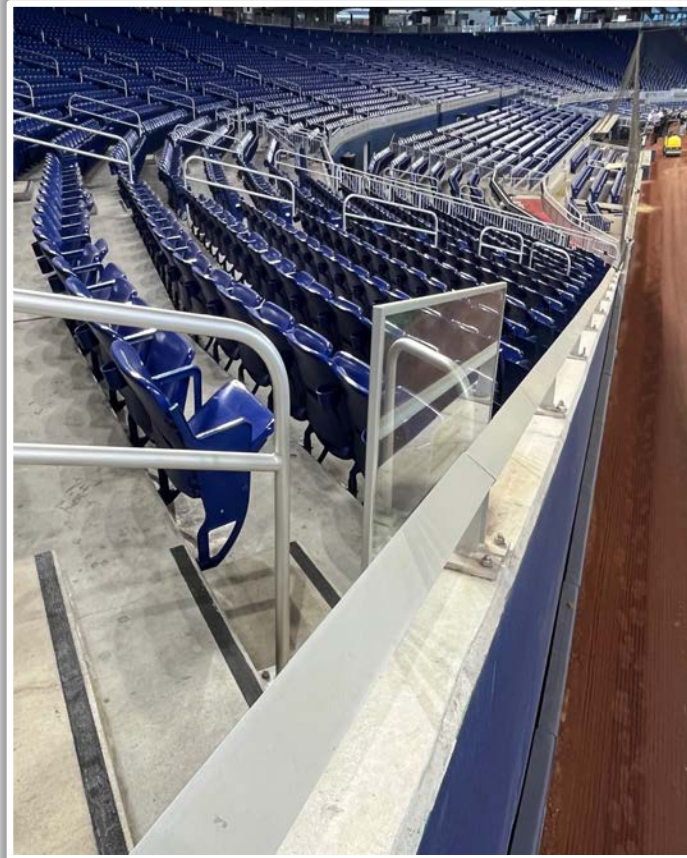

3B Camera Well Photos:

loanDepot park Ground Rules

3B iPad Camera Photos:

3B Batter Camera

A ball that strikes the camera behind the netting and enclosed padding is **live and in play** unless it becomes lodged or is otherwise deemed unplayable (i.e. goes completely through the netting).

3B Pitcher Camera

loanDepot park Ground Rules

LF Fan Safety Netting Photos:

loanDepot park Ground Rules

LF Corner Photos:

loanDepot park Ground Rules

LF Wall Photos:

loanDepot park Ground Rules

LF Wall Photos (Cont.):

loanDepot park Ground Rules

CF Wall Photos:

loanDepot park Ground Rules

RF Wall Photos:

loanDepot park Ground Rules

RF Corner Photos:

loanDepot park Ground Rules

RF Corner Photos (Cont.):

loanDepot park Ground Rules

RF Extended Fan Safety Netting Photos:

loanDepot park Ground Rules

1B Camera Well Photos:

loanDepot park Ground Rules

1B iPad Camera Photos:

1B Batter Camera