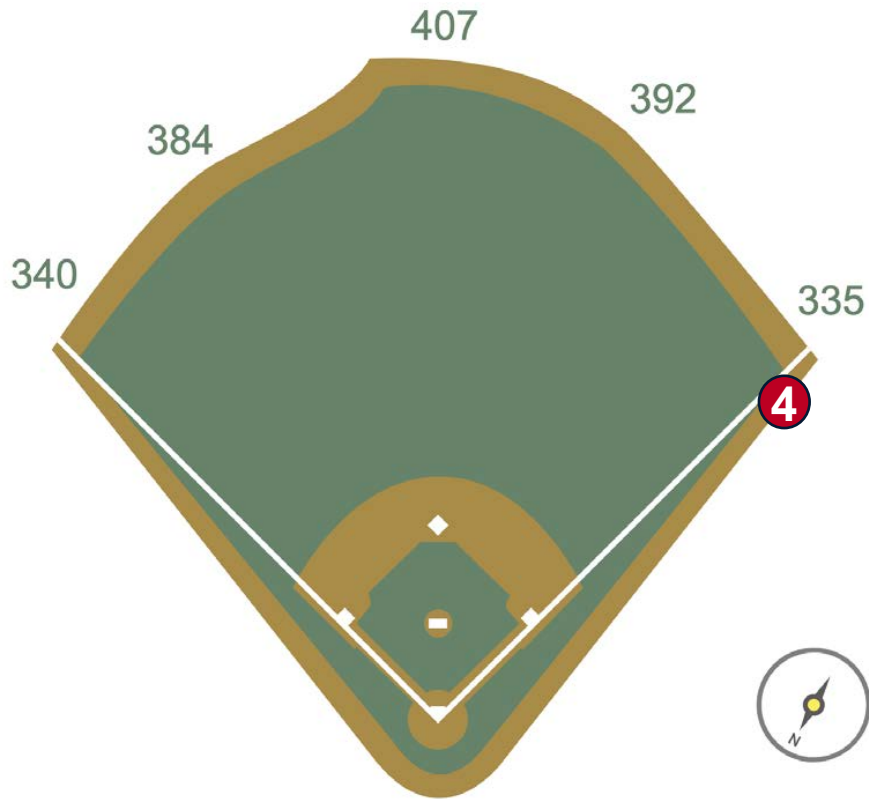

loanDepot park

2023 Ground Rules

Date: March 30, 2023

loanDepot park Ground Rules

RULE #1: Ball striking camera supports or domes located in first or third base camera wells: **Out of Play**

loanDepot park Ground Rules

RULE #2: Fair batted bounding or thrown ball striking the protective netting down the left and right field lines in foul territory and rebounding onto the playing field: **In Play**

loanDepot park Ground Rules

RULE #3: Railings on the upward sloping wall in foul territory in the left field corner: **In Play**

loanDepot park Ground Rules

RULE #4: Railings on the upward sloping wall in foul territory in the right field corner not covered by protective netting: **In Play**

loanDepot park Ground Rules

RULE #5: The Center Field Zone is recessed and behind the left-center field wall.

- Ball in flight: **Home Run**
- Bounding ball: **Out of Play**

loanDepot park Ground Rules

RULE #6: The blue wall or metal safety railing is recessed and behind the right field wall.