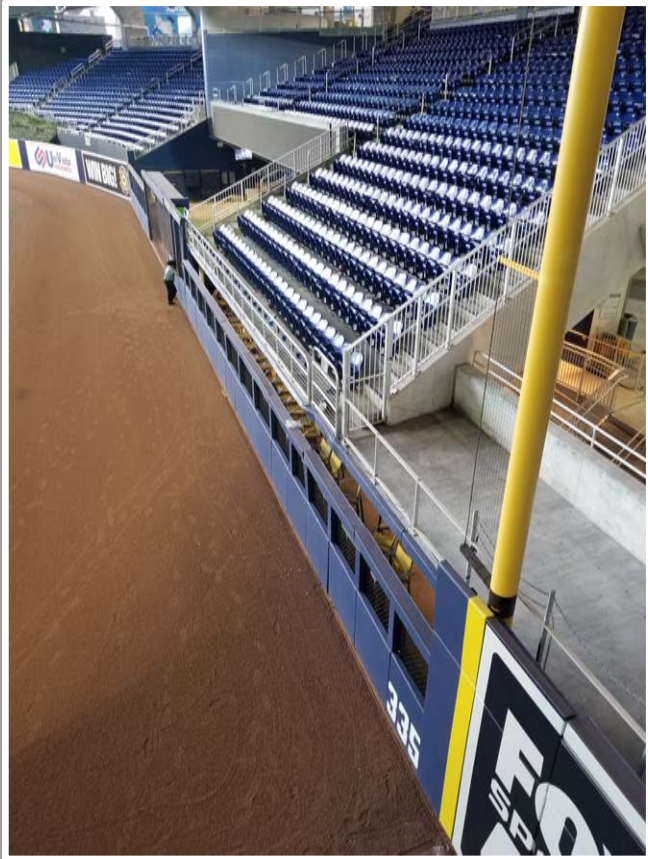

3B Camera Well Photos:

loanDepot park Ground Rules

3B iPad Camera Photos:

3B Batter Camera

A ball that strikes the camera behind the netting and enclosed padding is **live and in play** unless it becomes lodged or is otherwise deemed unplayable (i.e. goes completely through the netting).

3B Pitcher Camera

loanDepot park Ground Rules

LF Fan Safety Netting Photos:

loanDepot park Ground Rules

LF Corner Photos:

loanDepot park Ground Rules

LF Wall Photos:

loanDepot park Ground Rules

LF Wall Photos (Cont.):

loanDepot park Ground Rules

CF Wall Photos:

loanDepot park Ground Rules

RF Wall Photos:

loanDepot park Ground Rules

RF Corner Photos:

loanDepot park Ground Rules

RF Corner Photos (Cont.):

loanDepot park Ground Rules

RF Extended Fan Safety Netting Photos:

loanDepot park Ground Rules

1B Camera Well Photos:

loanDepot park Ground Rules

1B iPad Camera Photos:

1B Batter Camera