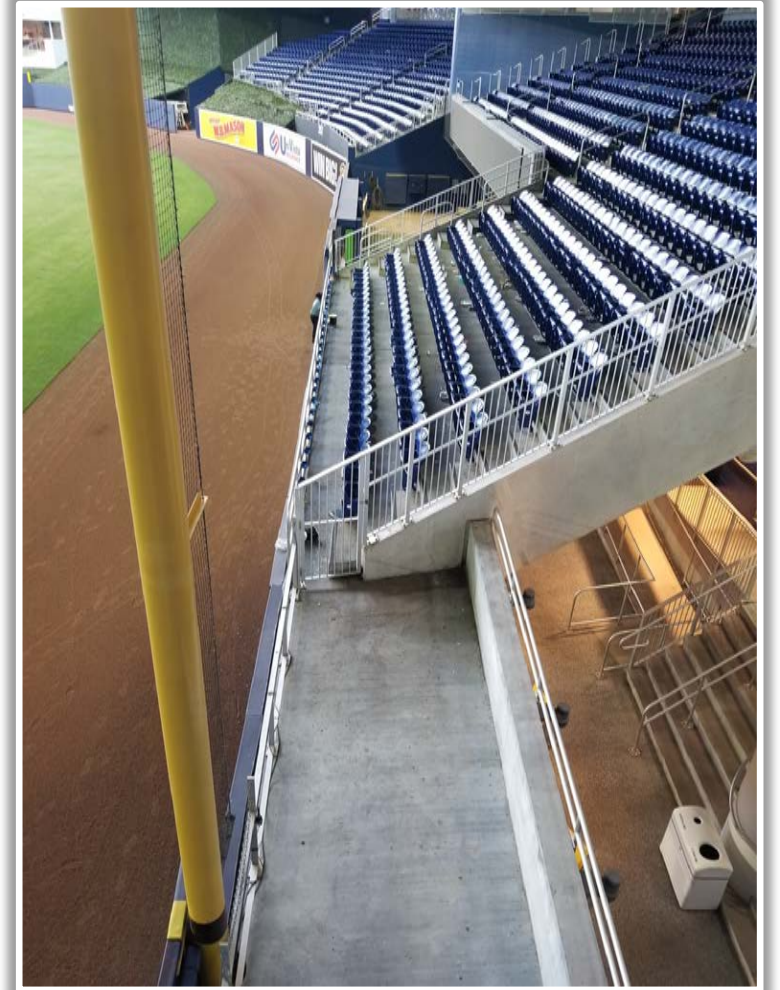

3B Camera Well Photos:

loanDepot park Ground Rules

3B iPad Camera Photos:

3B Batter Camera

A ball that strikes the camera behind the netting and enclosed padding is **live and in play** unless it becomes lodged or is otherwise deemed unplayable (i.e. goes completely through the netting).

3B Pitcher Camera

loanDepot park Ground Rules

LF Fan Safety Netting Photos:

loanDepot park Ground Rules

LF Corner Photos:

loanDepot park Ground Rules

LF Wall Photos:

loanDepot park Ground Rules

LF Wall Photos (Cont.):

loanDepot park Ground Rules

CF Wall Photos:

loanDepot park Ground Rules

RF Wall Photos:

loanDepot park Ground Rules

RF Corner Photos:

loanDepot park Ground Rules

RF Corner Photos (Cont.):

loanDepot park Ground Rules

RF Extended Fan Safety Netting Photos:

loanDepot park Ground Rules

1B Camera Well Photos:

loanDepot park Ground Rules

1B iPad Camera Photos:

1B Batter Camera