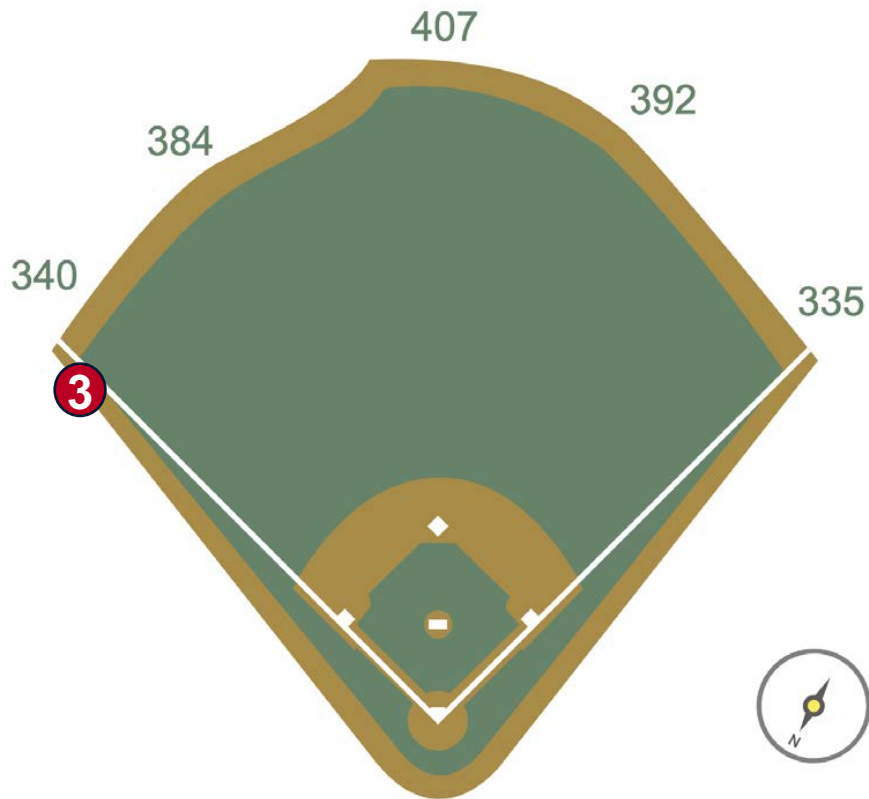

loanDepot park

2023 Ground Rules

Date: March 30, 2023

loanDepot park Ground Rules

RULE #1: Ball striking camera supports or domes located in first or third base camera wells: **Out of Play**

loanDepot park Ground Rules

RULE #2: Fair batted bounding or thrown ball striking the protective netting down the left and right field lines in foul territory and rebounding onto the playing field: **In Play**

loanDepot park Ground Rules

RULE #3: Railings on the upward sloping wall in foul territory in the left field corner: **In Play**

loanDepot park Ground Rules

RULE #4: Railings on the upward sloping wall in foul territory in the right field corner not covered by protective netting: **In Play**

loanDepot park Ground Rules

RULE #5: The Center Field Zone is recessed and behind the left-center field wall.

- Ball in flight: **Home Run**
- Bounding ball: **Out of Play**

loanDepot park Ground Rules

RULE #6: The blue wall or metal safety railing is recessed and behind the right field wall.