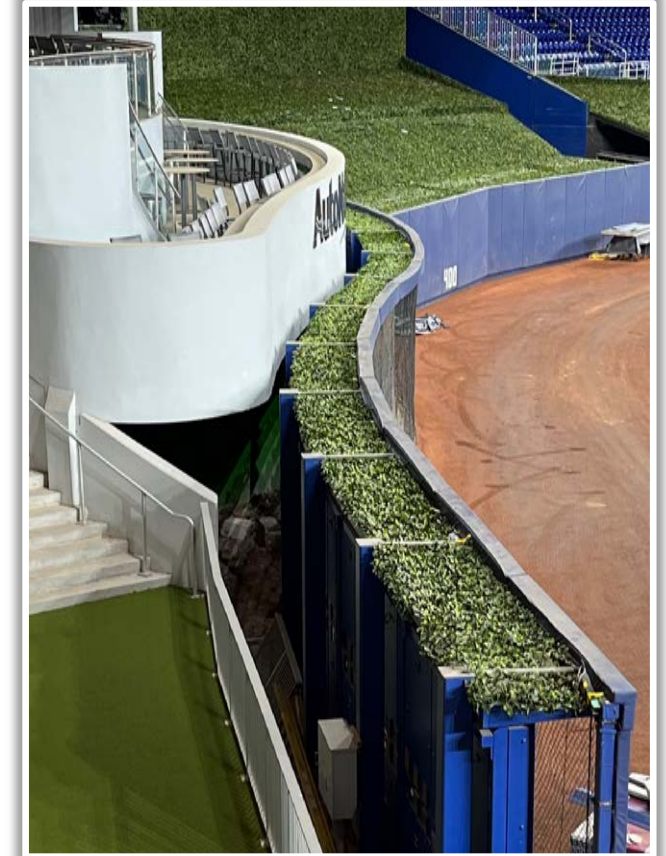

RULE #2: Fair batted bounding or thrown ball striking the protective netting down the left and right field lines in foul territory and rebounding onto the playing field: **In Play**

loanDepot park Ground Rules

RULE #3: Railings on the upward sloping wall in foul territory in the left field corner: **In Play**

loanDepot park Ground Rules

RULE #4: Railings on the upward sloping wall in foul territory in the right field corner not covered by protective netting: **In Play**

loanDepot park Ground Rules

RULE #5: The Center Field Zone is recessed and behind the left-center field wall.

- Ball in flight: **Home Run**
- Bounding ball: **Out of Play**

loanDepot park Ground Rules

RULE #6: The blue wall or metal safety railing is recessed and behind the right field wall.

3B Camera Well Photos:

loanDepot park Ground Rules

3B iPad Camera Photos:

3B Batter Camera

A ball that strikes the camera behind the netting and enclosed padding is **live and in play** unless it becomes lodged or is otherwise deemed unplayable (i.e. goes completely through the netting).