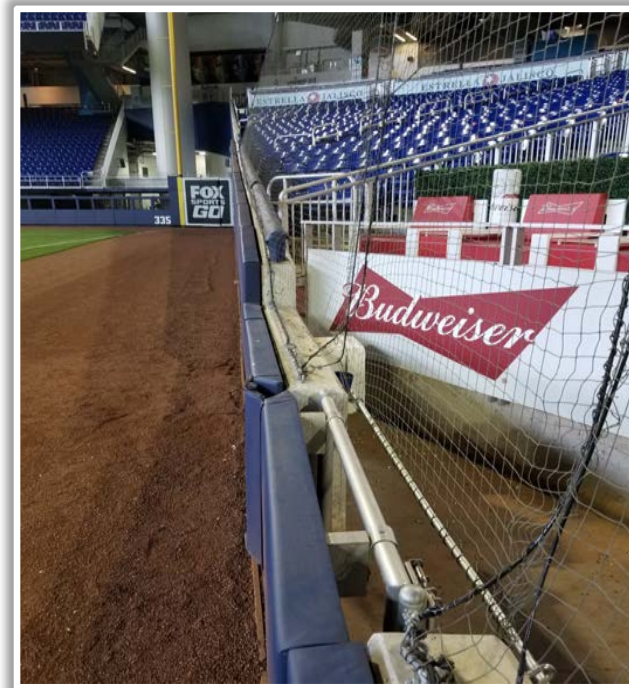

loanDepot park

2023 Ground Rules

Date: March 30, 2023

loanDepot park Ground Rules

RULE #1: Ball striking camera supports or domes located in first or third base camera wells: **Out of Play**

loanDepot park Ground Rules

RULE #2: Fair batted bounding or thrown ball striking the protective netting down the left and right field lines in foul territory and rebounding onto the playing field: **In Play**

loanDepot park Ground Rules

RULE #3: Railings on the upward sloping wall in foul territory in the left field corner: **In Play**

loanDepot park Ground Rules

RULE #4: Railings on the upward sloping wall in foul territory in the right field corner not covered by protective netting: **In Play**

3B Camera Well Photos:

loanDepot park Ground Rules

3B iPad Camera Photos:

3B Batter Camera

A ball that strikes the camera behind the netting and enclosed padding is **live and in play** unless it becomes lodged or is otherwise deemed unplayable (i.e. goes completely through the netting).