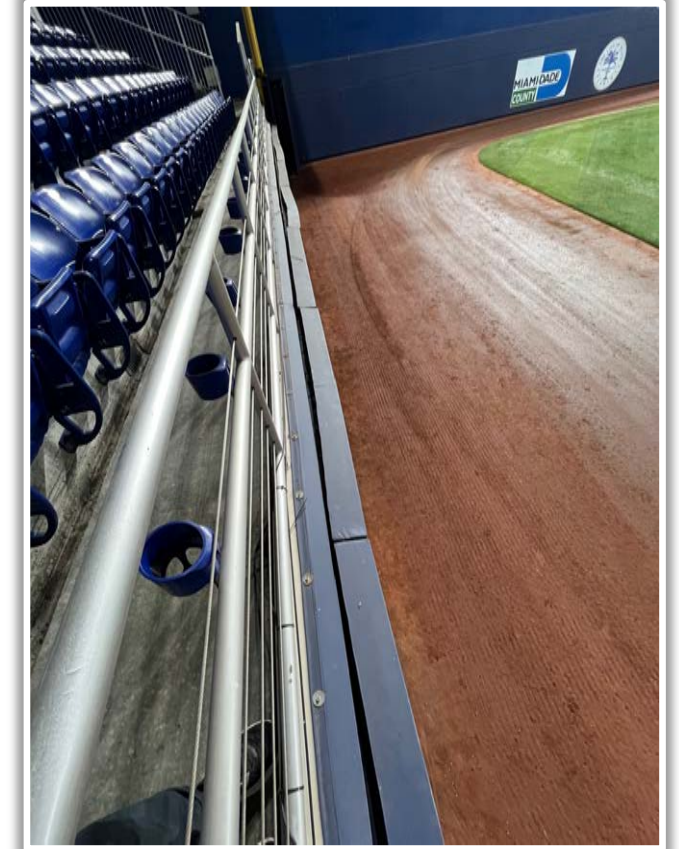

RULE #3: Railings on the upward sloping wall in foul territory in the left field corner: **In Play**

loanDepot park Ground Rules

RULE #4: Railings on the upward sloping wall in foul territory in the right field corner not covered by protective netting: **In Play**

loanDepot park Ground Rules

RULE #5: The Center Field Zone is recessed and behind the left-center field wall.

- Ball in flight: **Home Run**
- Bounding ball: **Out of Play**

loanDepot park Ground Rules

RULE #6: The blue wall or metal safety railing is recessed and behind the right field wall.

- Ball in flight: **Home Run**
- Bounding ball: **Out of Play**

loanDepot park Ground Rules

RULE #7: Batted ball strikes roof over fair territory: **In Play**

- If caught by fielder, batter is out and runners advance at own risk.

3B Camera Well Photos:

loanDepot park Ground Rules

3B iPad Camera Photos:

3B Batter Camera

A ball that strikes the camera behind the netting and enclosed padding is **live and in play** unless it becomes lodged or is otherwise deemed unplayable (i.e. goes completely through the netting).