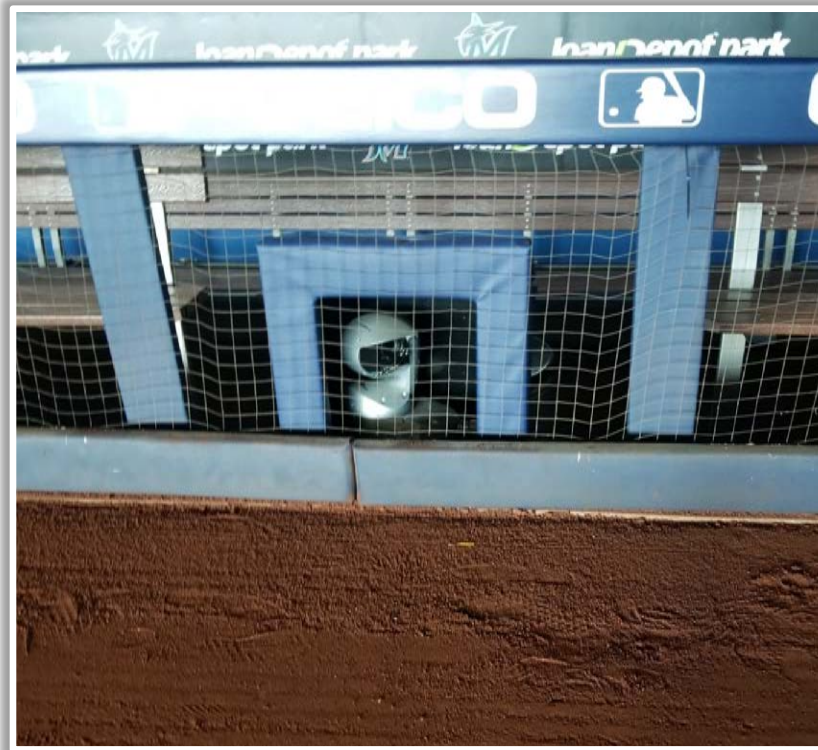

loanDepot park Ground Rules

RULE #5: The Center Field Zone is recessed and behind the left-center field wall.

- Ball in flight: **Home Run**
- Bounding ball: **Out of Play**

loanDepot park Ground Rules

RULE #6: The blue wall or metal safety railing is recessed and behind the right field wall.

3B Camera Well Photos:

loanDepot park Ground Rules

3B iPad Camera Photos:

3B Batter Camera

A ball that strikes the camera behind the netting and enclosed padding is **live and in play** unless it becomes lodged or is otherwise deemed unplayable (i.e. goes completely through the netting).

RF Corner Photos (Cont.):

loanDepot park Ground Rules

RF Extended Fan Safety Netting Photos:

loanDepot park Ground Rules

1B Camera Well Photos:

loanDepot park Ground Rules

1B iPad Camera Photos:

1B Batter Camera

A ball that strikes the camera behind the netting and enclosed padding is **live and in play** unless it becomes lodged or is otherwise deemed unplayable (i.e. goes completely through the netting).

1B Pitcher Camera