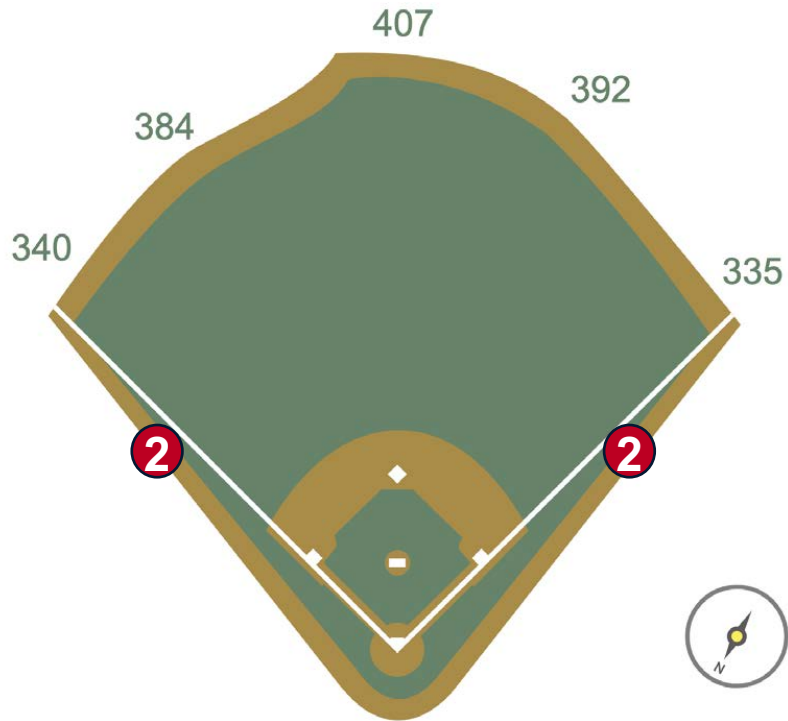

loanDepot park

2023 Ground Rules

Date: March 30, 2023

loanDepot park Ground Rules

RULE #1: Ball striking camera supports or domes located in first or third base camera wells: **Out of Play**

loanDepot park Ground Rules

RULE #2: Fair batted bounding or thrown ball striking the protective netting down the left and right field lines in foul territory and rebounding onto the playing field: **In Play**

loanDepot park Ground Rules

RULE #3: Railings on the upward sloping wall in foul territory in the left field corner: **In Play**

loanDepot park Ground Rules

RULE #4: Railings on the upward sloping wall in foul territory in the right field corner not covered by protective netting: **In Play**

loanDepot park Ground Rules

RULE #5: The Center Field Zone is recessed and behind the left-center field wall.

- Ball in flight: **Home Run**
- Bounding ball: **Out of Play**

loanDepot park Ground Rules

RULE #6: The blue wall or metal safety railing is recessed and behind the right field wall.