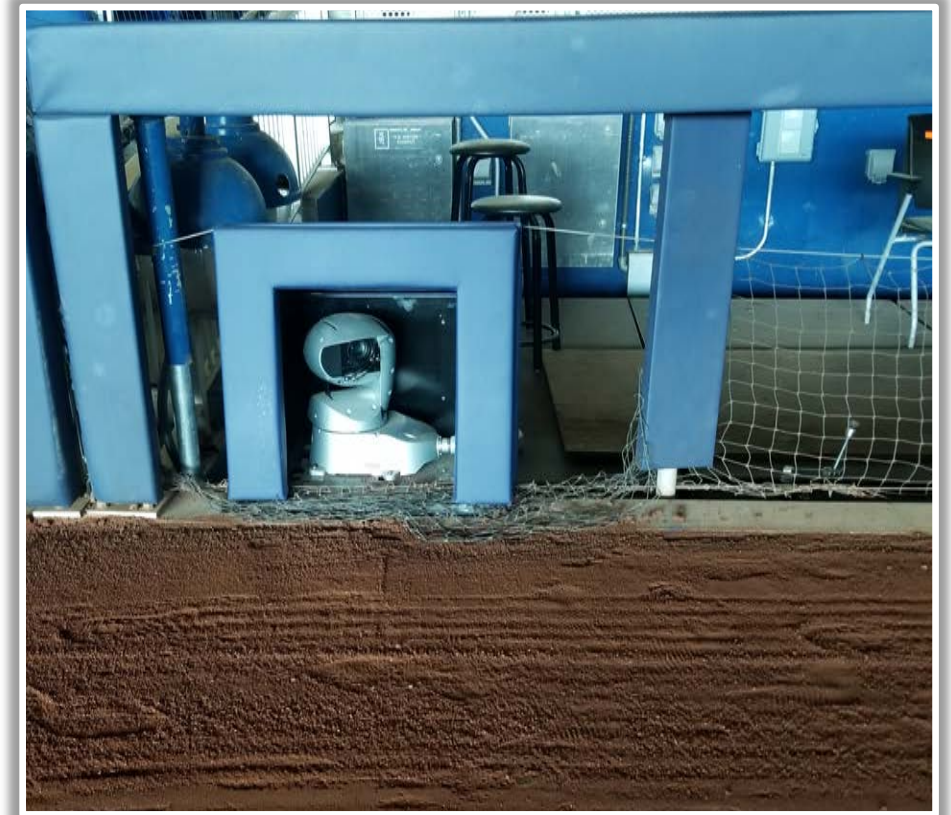

3B Camera Well Photos:

loanDepot park Ground Rules

3B iPad Camera Photos:

3B Batter Camera

A ball that strikes the camera behind the netting and enclosed padding is **live and in play** unless it becomes lodged or is otherwise deemed unplayable (i.e. goes completely through the netting).

RF Corner Photos (Cont.):

loanDepot park Ground Rules

RF Extended Fan Safety Netting Photos:

loanDepot park Ground Rules

1B Camera Well Photos:

loanDepot park Ground Rules

1B iPad Camera Photos:

1B Batter Camera

A ball that strikes the camera behind the netting and enclosed padding is **live and in play** unless it becomes lodged or is otherwise deemed unplayable (i.e. goes completely through the netting).

1B Pitcher Camera