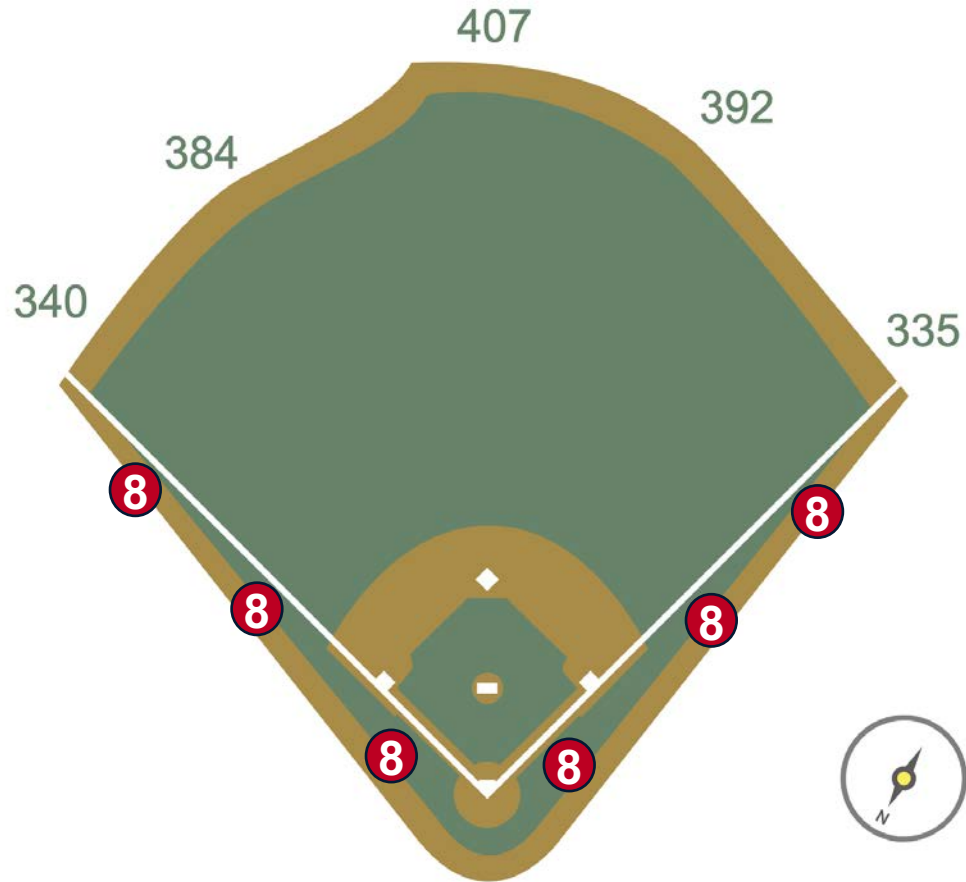

RULE #3: Railings on the upward sloping wall in foul territory in the left field corner: **In Play**

loanDepot park Ground Rules

RULE #4: Railings on the upward sloping wall in foul territory in the right field corner not covered by protective netting: **In Play**

loanDepot park Ground Rules

RULE #5: The Center Field Zone is recessed and behind the left-center field wall.

- Ball in flight: **Home Run**
- Bounding ball: **Out of Play**

loanDepot park Ground Rules

RULE #6: The blue wall or metal safety railing is recessed and behind the right field wall.

- Ball in flight: **Home Run**
- Bounding ball: **Out of Play**

loanDepot park Ground Rules

RULE #7: Batted ball strikes roof over fair territory: **In Play**

- If caught by fielder, batter is out and runners advance at own risk.

loanDepot park Ground Rules

RULE #8: Batted ball strikes roof over foul territory: **Dead Ball**

loanDepot park Ground Rules

Backstop Photos:

loanDepot park Ground Rules

3B Dugout Photos:

loanDepot park Ground Rules