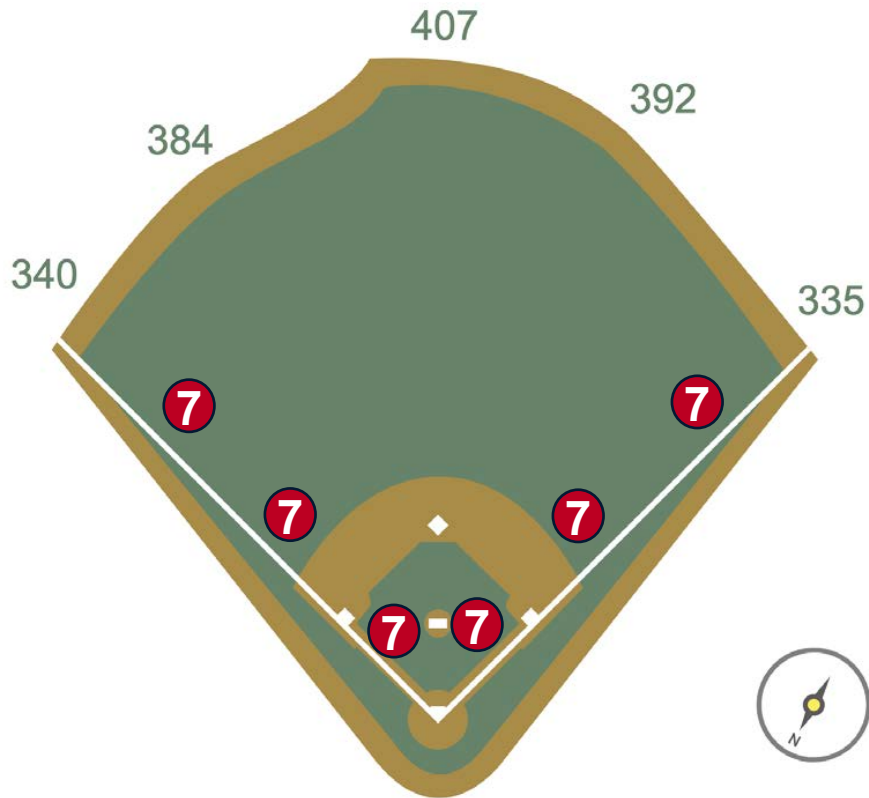

RULE #3: Railings on the upward sloping wall in foul territory in the left field corner: **In Play**

loanDepot park Ground Rules

RULE #4: Railings on the upward sloping wall in foul territory in the right field corner not covered by protective netting: **In Play**

loanDepot park Ground Rules

RULE #5: The Center Field Zone is recessed and behind the left-center field wall.

- Ball in flight: **Home Run**
- Bounding ball: **Out of Play**

loanDepot park Ground Rules

RULE #6: The blue wall or metal safety railing is recessed and behind the right field wall.

- Ball in flight: **Home Run**
- Bounding ball: **Out of Play**

loanDepot park Ground Rules

RULE #7: Batted ball strikes roof over fair territory: **In Play**

- If caught by fielder, batter is out and runners advance at own risk.