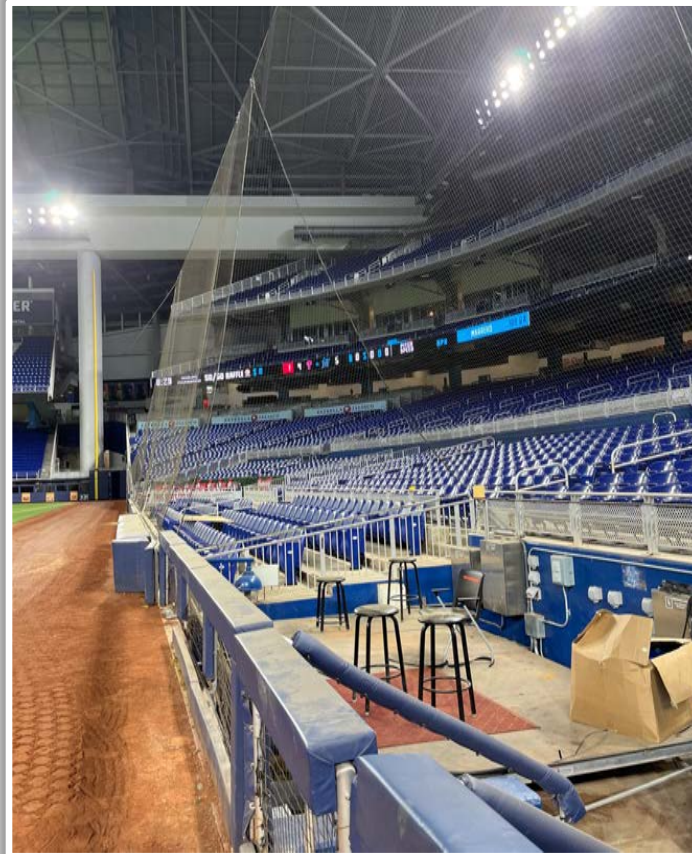

loanDepot park Ground Rules

RF Extended Fan Safety Netting Photos: