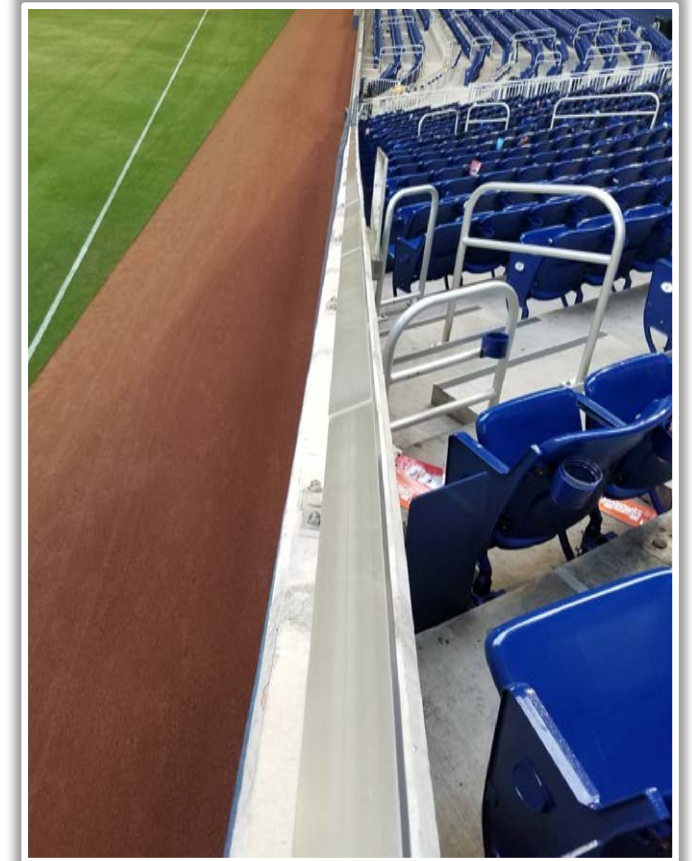

loanDepot park

2023 Ground Rules

Date: March 30, 2023

loanDepot park Ground Rules

RULE #1: Ball striking camera supports or domes located in first or third base camera wells: **Out of Play**

loanDepot park Ground Rules

RULE #2: Fair batted bounding or thrown ball striking the protective netting down the left and right field lines in foul territory and rebounding onto the playing field: **In Play**

loanDepot park Ground Rules

RULE #3: Railings on the upward sloping wall in foul territory in the left field corner: **In Play**

loanDepot park Ground Rules

RULE #4: Railings on the upward sloping wall in foul territory in the right field corner not covered by protective netting: **In Play**

loanDepot park Ground Rules

RULE #5: The Center Field Zone is recessed and behind the left-center field wall.

- Ball in flight: **Home Run**
- Bounding ball: **Out of Play**

loanDepot park Ground Rules

RULE #6: The blue wall or metal safety railing is recessed and behind the right field wall.