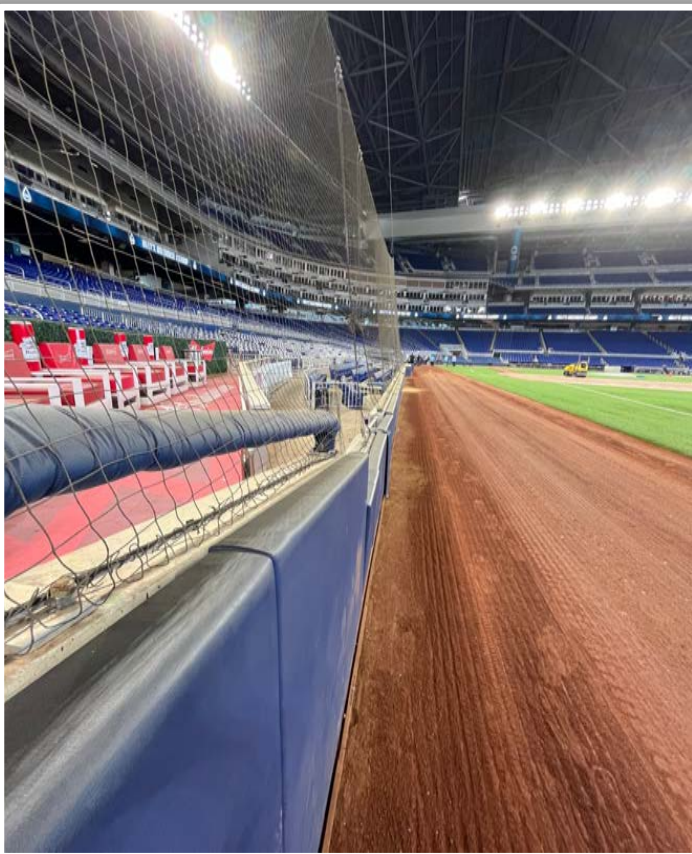

3B Camera Well Photos:

loanDepot park Ground Rules

3B iPad Camera Photos:

3B Batter Camera

A ball that strikes the camera behind the netting and enclosed padding is **live and in play** unless it becomes lodged or is otherwise deemed unplayable (i.e. goes completely through the netting).

3B Pitcher Camera

loanDepot park Ground Rules

LF Fan Safety Netting Photos:

loanDepot park Ground Rules

LF Corner Photos:

loanDepot park Ground Rules

LF Wall Photos:

loanDepot park Ground Rules

LF Wall Photos (Cont.):

loanDepot park Ground Rules

CF Wall Photos:

loanDepot park Ground Rules

RF Wall Photos:

loanDepot park Ground Rules

RF Corner Photos:

loanDepot park Ground Rules

RF Corner Photos (Cont.):

loanDepot park Ground Rules

RF Extended Fan Safety Netting Photos:

loanDepot park Ground Rules

1B Camera Well Photos:

loanDepot park Ground Rules

1B iPad Camera Photos:

1B Batter Camera