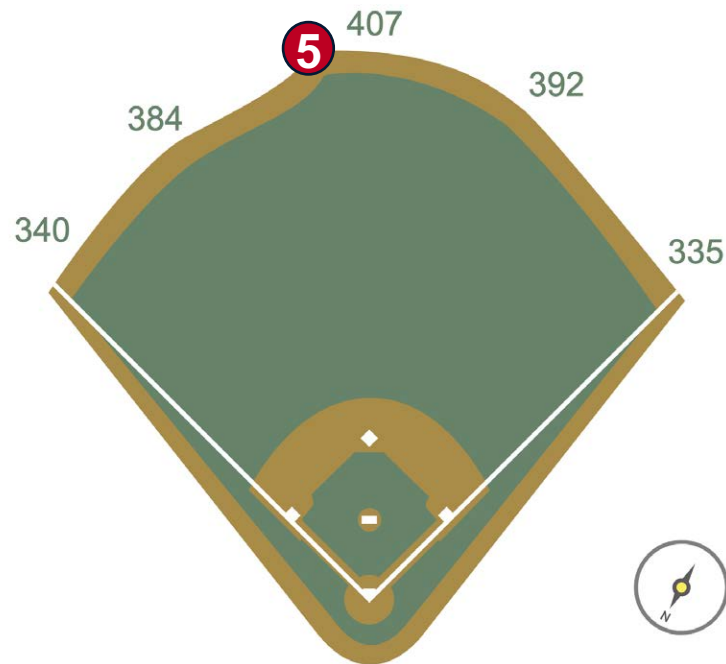

RULE #2: Fair batted bounding or thrown ball striking the protective netting down the left and right field lines in foul territory and rebounding onto the playing field: **In Play**

loanDepot park Ground Rules

RULE #3: Railings on the upward sloping wall in foul territory in the left field corner: **In Play**

loanDepot park Ground Rules

RULE #4: Railings on the upward sloping wall in foul territory in the right field corner not covered by protective netting: **In Play**

loanDepot park Ground Rules

RULE #5: The Center Field Zone is recessed and behind the left-center field wall.

- Ball in flight: **Home Run**
- Bounding ball: **Out of Play**

loanDepot park Ground Rules

RULE #6: The blue wall or metal safety railing is recessed and behind the right field wall.