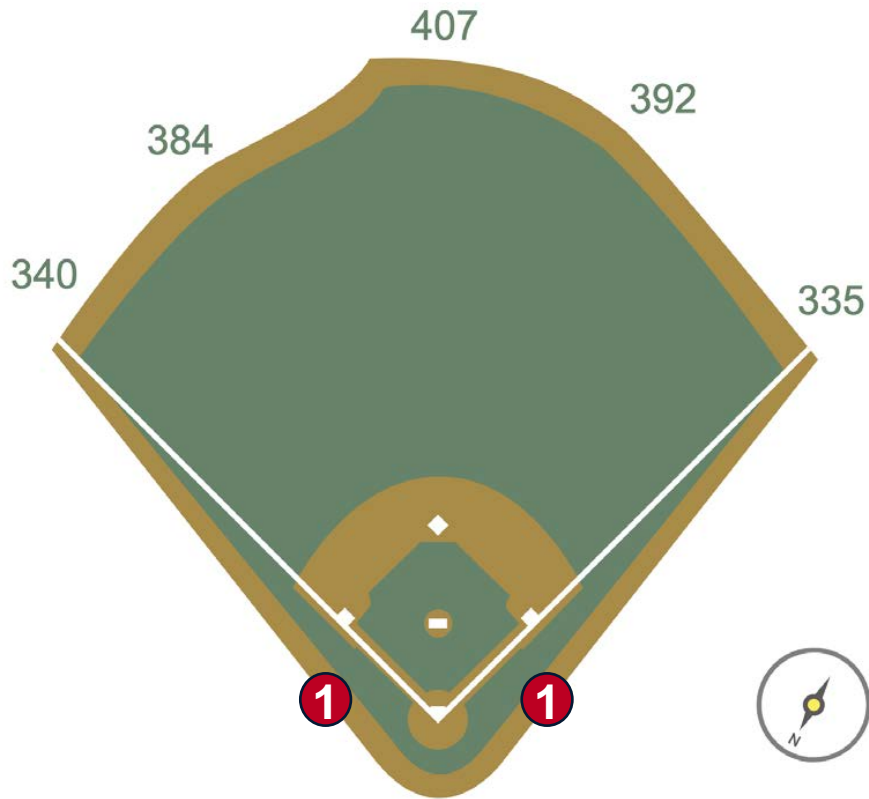

loanDepot park

2023 Ground Rules

Date: March 30, 2023

loanDepot park Ground Rules

RULE #1: Ball striking camera supports or domes located in first or third base camera wells: **Out of Play**

loanDepot park Ground Rules

RULE #2: Fair batted bounding or thrown ball striking the protective netting down the left and right field lines in foul territory and rebounding onto the playing field: **In Play**

loanDepot park Ground Rules

RULE #3: Railings on the upward sloping wall in foul territory in the left field corner: **In Play**

loanDepot park Ground Rules

RULE #4: Railings on the upward sloping wall in foul territory in the right field corner not covered by protective netting: **In Play**

loanDepot park Ground Rules

RULE #5: The Center Field Zone is recessed and behind the left-center field wall.

- Ball in flight: **Home Run**
- Bounding ball: **Out of Play**

loanDepot park Ground Rules

RULE #6: The blue wall or metal safety railing is recessed and behind the right field wall.