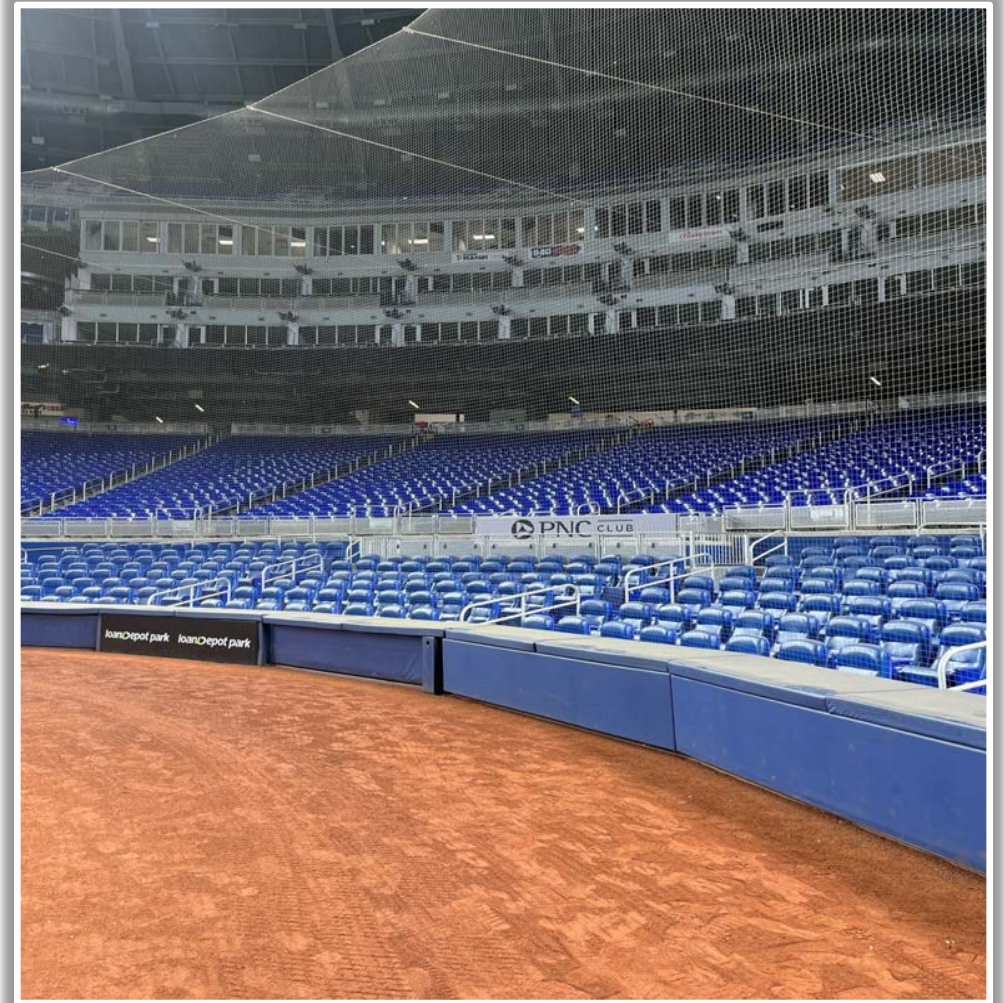

loanDepot park Ground Rules

RULE #5: The Center Field Zone is recessed and behind the left-center field wall.

- Ball in flight: **Home Run**
- Bounding ball: **Out of Play**

loanDepot park Ground Rules

RULE #6: The blue wall or metal safety railing is recessed and behind the right field wall.

- Ball in flight: **Home Run**
- Bounding ball: **Out of Play**

loanDepot park Ground Rules

RULE #7: Batted ball strikes roof over fair territory: **In Play**

- If caught by fielder, batter is out and runners advance at own risk.

loanDepot park Ground Rules

RULE #8: Batted ball strikes roof over foul territory: **Dead Ball**

loanDepot park Ground Rules

Backstop Photos:

loanDepot park Ground Rules

3B Dugout Photos:

loanDepot park Ground Rules

3B Camera Well Photos:

loanDepot park Ground Rules

3B iPad Camera Photos:

3B Batter Camera

A ball that strikes the camera behind the netting and enclosed padding is **live and in play** unless it becomes lodged or is otherwise deemed unplayable (i.e. goes completely through the netting).