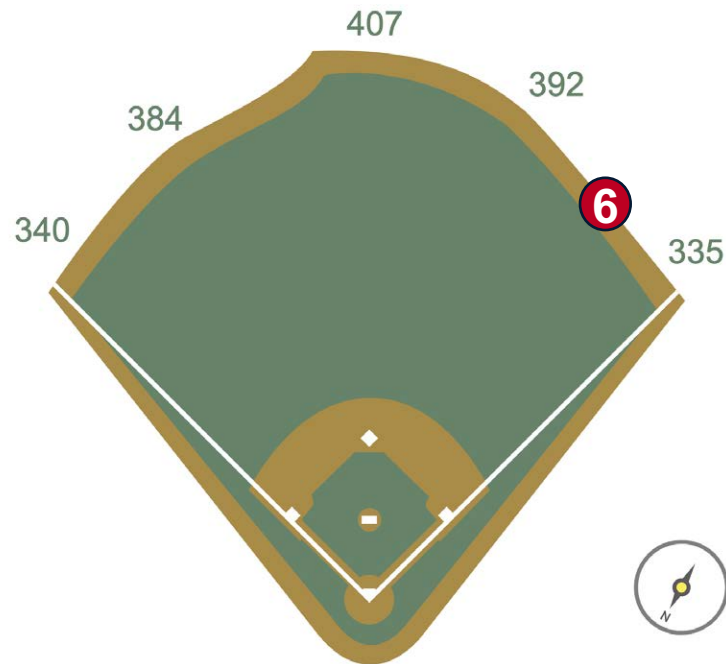

RULE #3: Railings on the upward sloping wall in foul territory in the left field corner: **In Play**

loanDepot park Ground Rules

RULE #4: Railings on the upward sloping wall in foul territory in the right field corner not covered by protective netting: **In Play**

loanDepot park Ground Rules

RULE #5: The Center Field Zone is recessed and behind the left-center field wall.

- Ball in flight: **Home Run**
- Bounding ball: **Out of Play**

loanDepot park Ground Rules

RULE #6: The blue wall or metal safety railing is recessed and behind the right field wall.

- Ball in flight: **Home Run**
- Bounding ball: **Out of Play**

loanDepot park Ground Rules

RULE #7: Batted ball strikes roof over fair territory: **In Play**

- If caught by fielder, batter is out and runners advance at own risk.