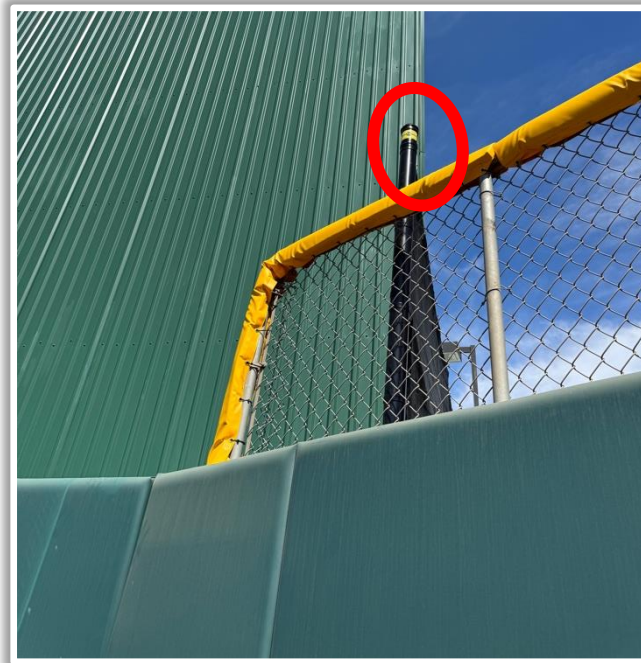

Sutter Health Park Ground Rules

RULE #2: The walls above the padding in the Left and Right Field corners are **IN PLAY**. The metal fencing above the walls beyond the end of the fan safety netting are also **IN PLAY**.

Sutter Health Park Ground Rules

RULE #3: The metal fence post caps behind the outfield wall are recessed and **OUT OF PLAY**.

- Ball in flight striking the recessed metal post cap: **Home Run**
- Bouncing ball striking the recessed metal post cap: **Two Bases**

Sutter Health Park Ground Rules

RULE #4: The black metal pole beyond the center field wall is recessed and **OUT OF PLAY.**

- Ball in flight striking the recessed metal pole: **Home Run**
- Bouncing ball striking the recessed metal pole: **Two Bases**

Sutter Health Park Ground Rules

RULE #5: The right field foul pole is **IN PLAY** from the ground to the metal pole. The support base of the pole is **IN PLAY**. A ball that hits the metal foul pole in flight is a **HOME RUN**.