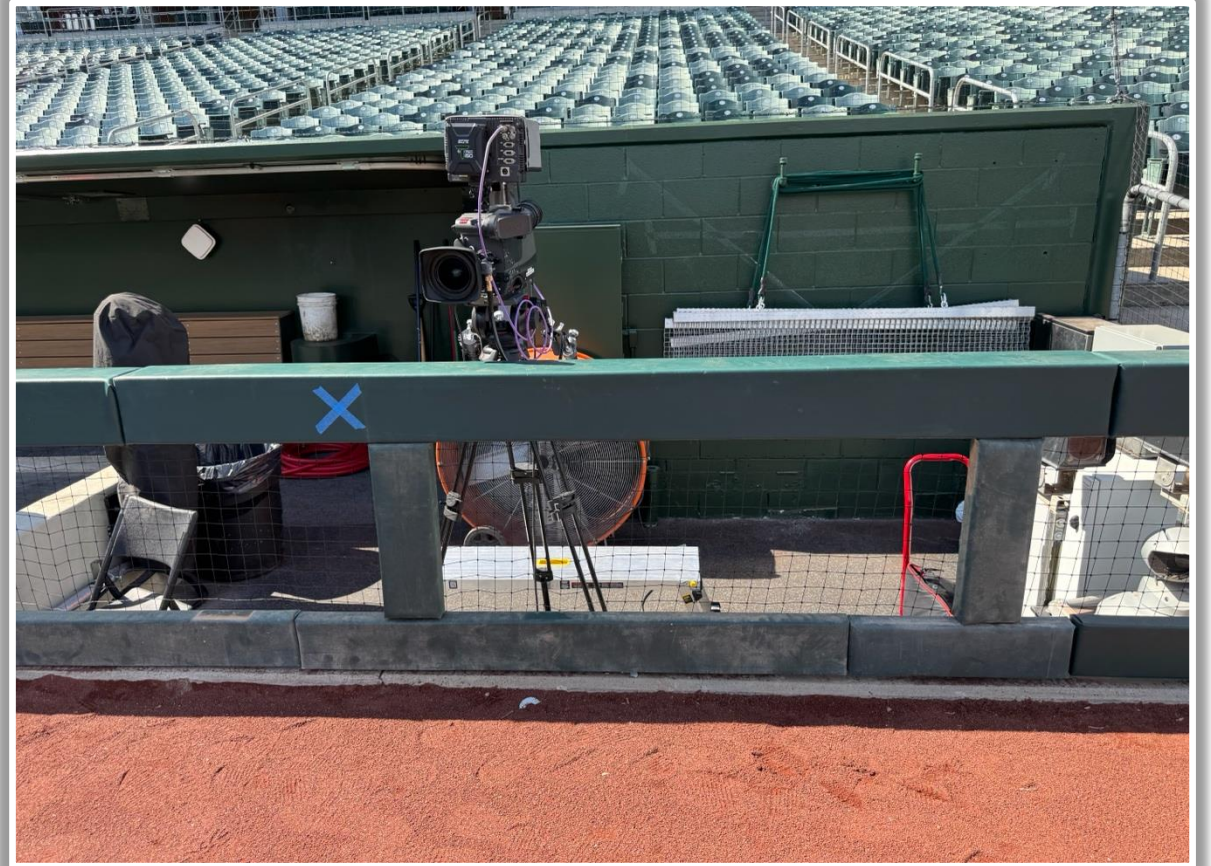

Sutter Health Park Ground Rules

3B Camera Well Photo: