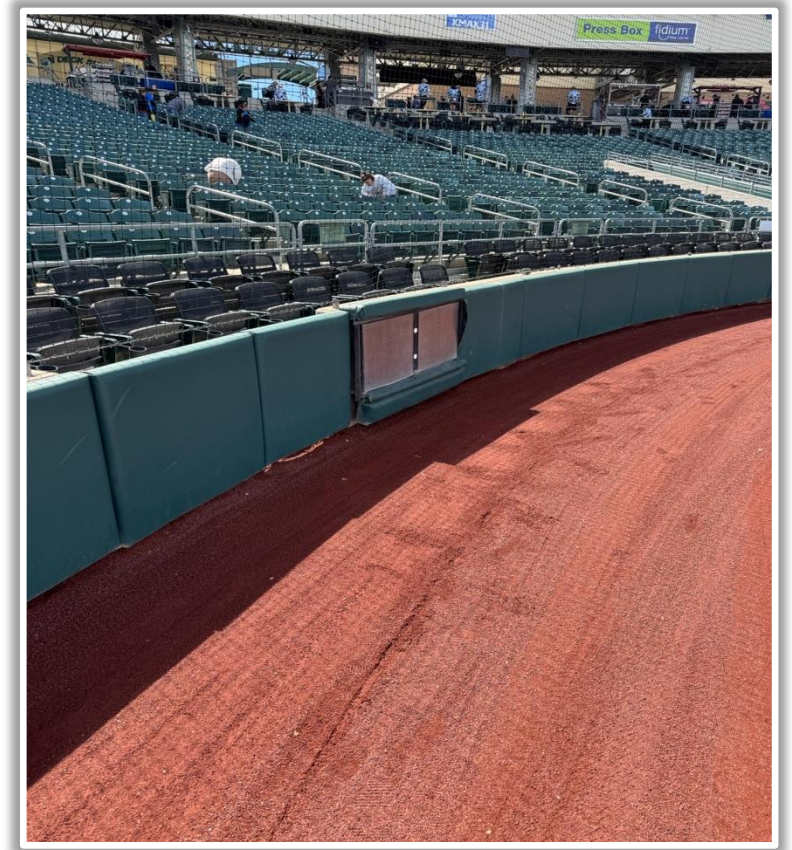

Sutter Health Park Ground Rules

Backstop Photos (Cont.):