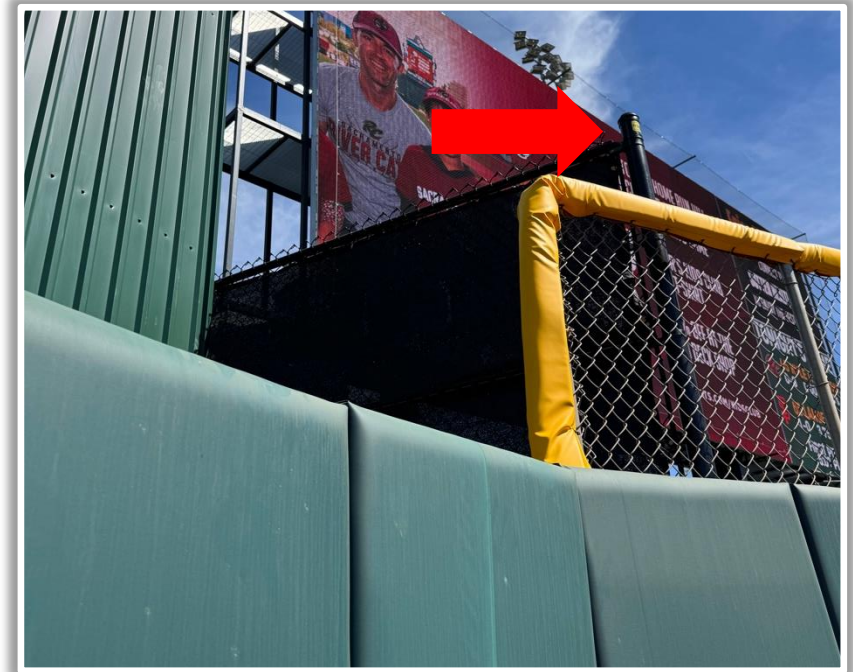

Sutter Health Park Ground Rules

RULE #2: The walls above the padding in the Left and Right Field corners are **IN PLAY**. The metal fencing above the walls beyond the end of the fan safety netting are also **IN PLAY**.

Sutter Health Park Ground Rules

RULE #3: The metal fence post caps behind the outfield wall are recessed and **OUT OF PLAY**.

- Ball in flight striking the recessed metal post cap: **Home Run**
- Bouncing ball striking the recessed metal post cap: **Two Bases**

Sutter Health Park Ground Rules

RULE #4: The black metal pole beyond the center field wall is recessed and **OUT OF PLAY.**

- Ball in flight striking the recessed metal pole: **Home Run**
- Bouncing ball striking the recessed metal pole: **Two Bases**

Sutter Health Park Ground Rules

RULE #5: The right field foul pole is **IN PLAY** from the ground to the metal pole. The support base of the pole is **IN PLAY**. A ball that hits the metal foul pole in flight is a **HOME RUN**.