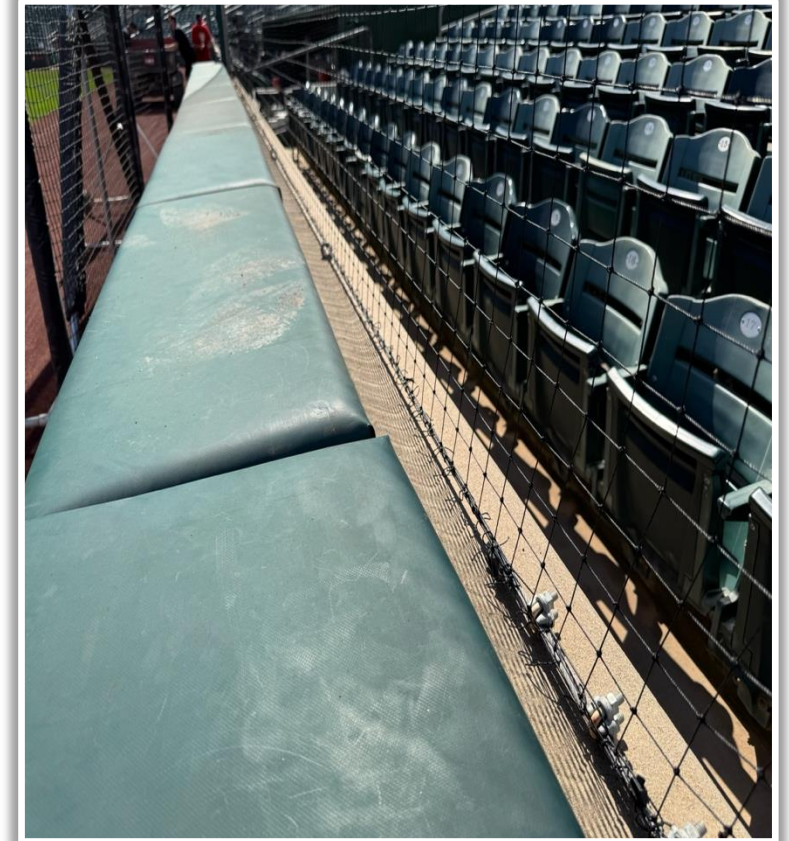

Sutter Health Park Ground Rules

RULE #3: The metal fence post caps behind the outfield wall are recessed and **OUT OF PLAY**.

- Ball in flight striking the recessed metal post cap: **Home Run**
- Bouncing ball striking the recessed metal post cap: **Two Bases**

Sutter Health Park Ground Rules

RULE #4: The black metal pole beyond the center field wall is recessed and **OUT OF PLAY.**

- Ball in flight striking the recessed metal pole: **Home Run**
- Bouncing ball striking the recessed metal pole: **Two Bases**

3B Dugout iPad Cameras:

Sutter Health Park Ground Rules

3B Camera Well Photo:

Sutter Health Park Ground Rules

3B Fan Safety Netting Photos:

Sutter Health Park Ground Rules

Tarp Photos:

Sutter Health Park Ground Rules