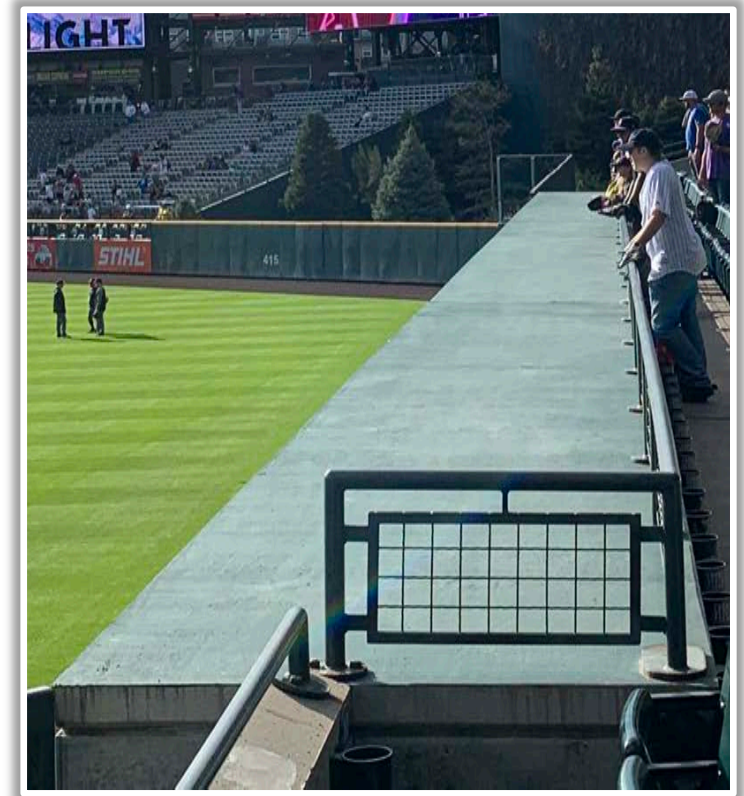

Coors Field Ground Rules

RULE #4: Fair ball in flight striking beyond yellow line on top front facing of out-of-town scoreboard in right field: **Home Run**