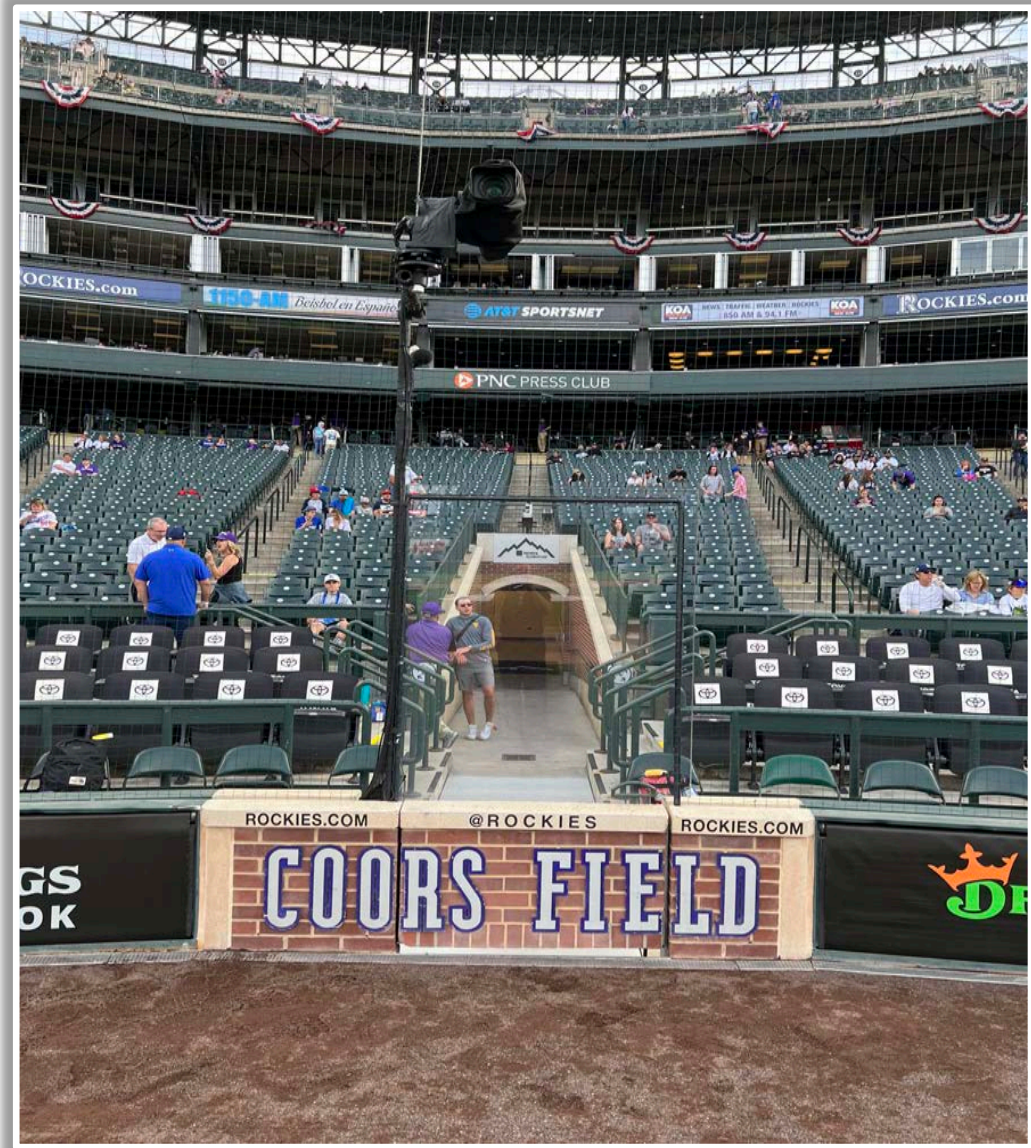

Coors Field Ground Rules

Backstop Photos: