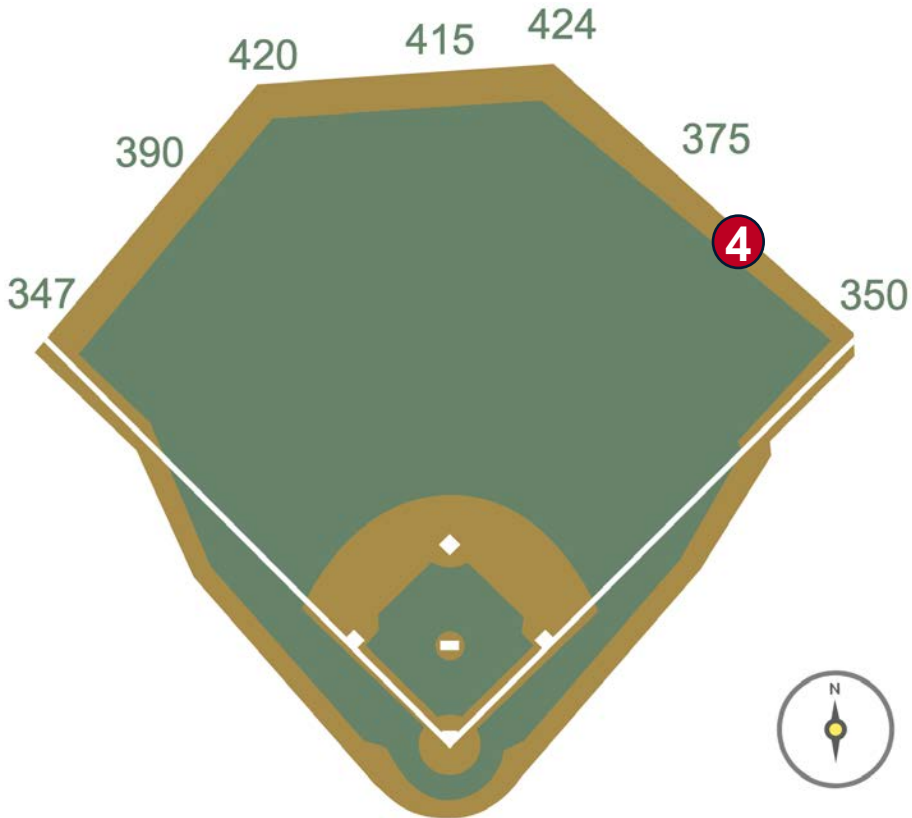

Coors Field Ground Rules

RULE #4: Fair ball in flight striking beyond yellow line on top front facing of out-of-town scoreboard in right field: **Home Run**