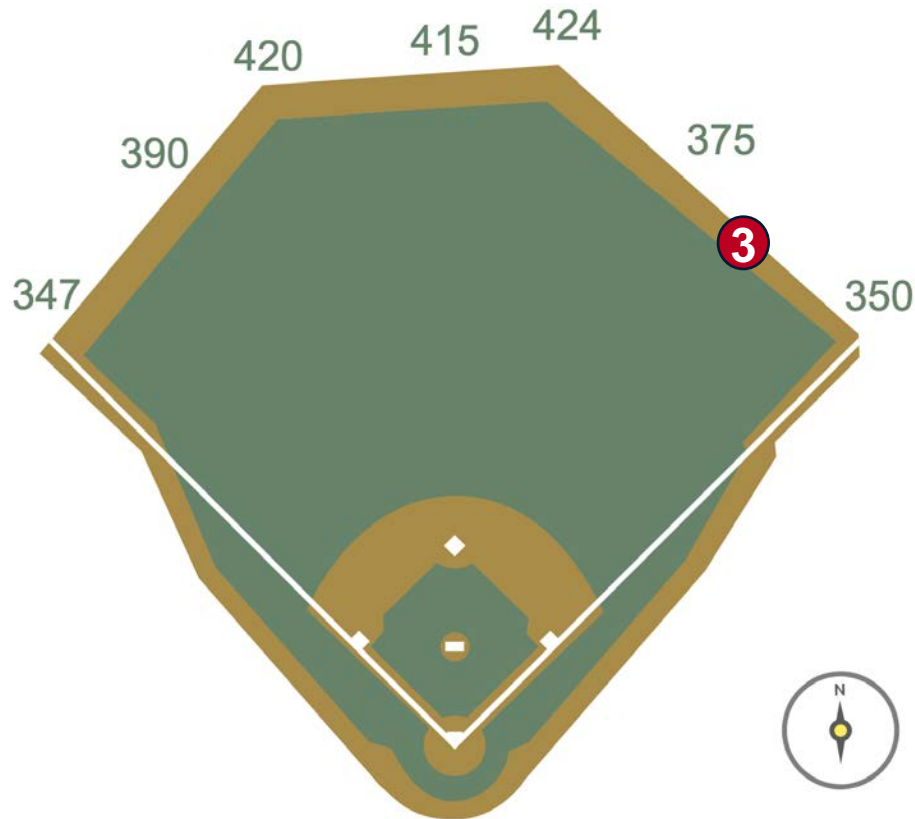

Coors Field Ground Rules

RULE #3: Fair ball going through or lodging in scoreboard in right field, either on bounce or in flight: **Two Bases**