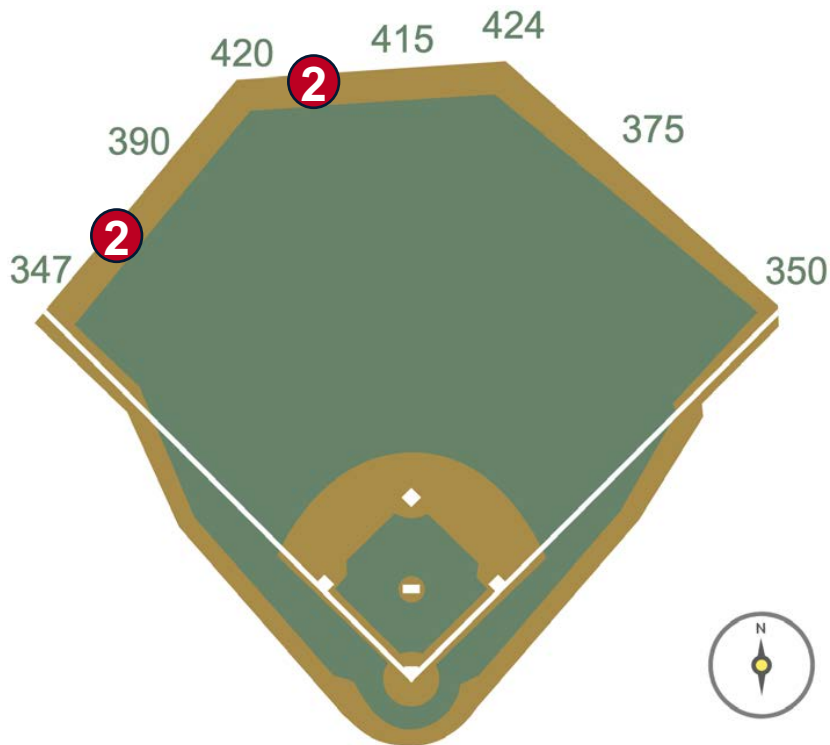

# Coors Field Ground Rules

**RULE #2:** Fair ball striking the chain-link fence below the yellow line along the left field wall and rebounding onto the playing field: **In Play**