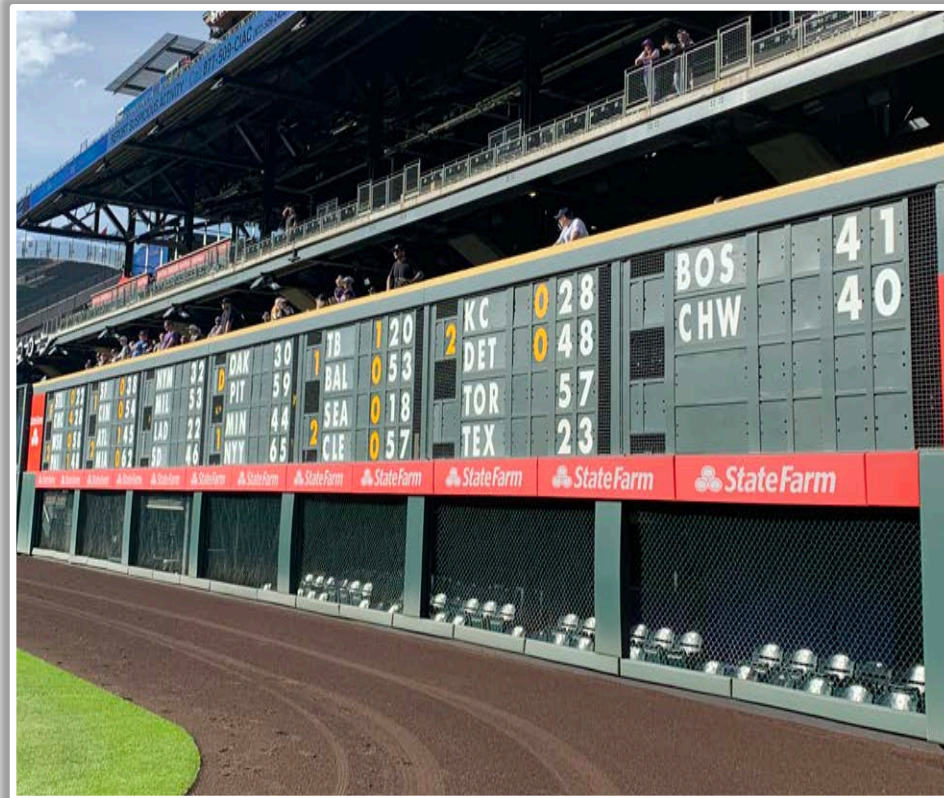

Coors Field Ground Rules

RULE #3: Fair ball going through or lodging in scoreboard in right field, either on bounce or in flight: **Two Bases**