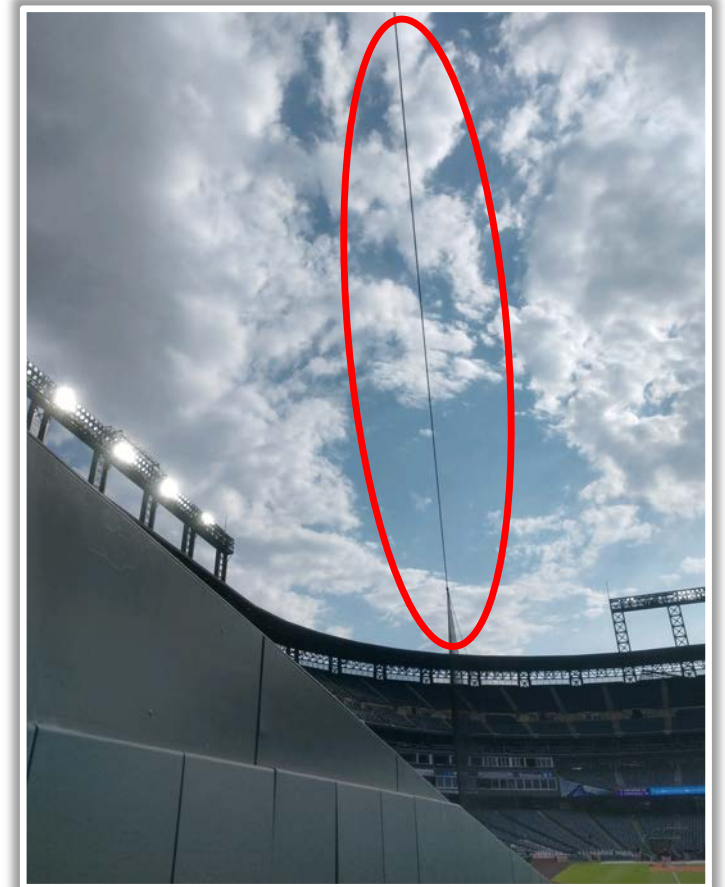

Coors Field Ground Rules

RULE #6: Batted ball in flight striking any cabling that is over foul territory:
Dead Ball