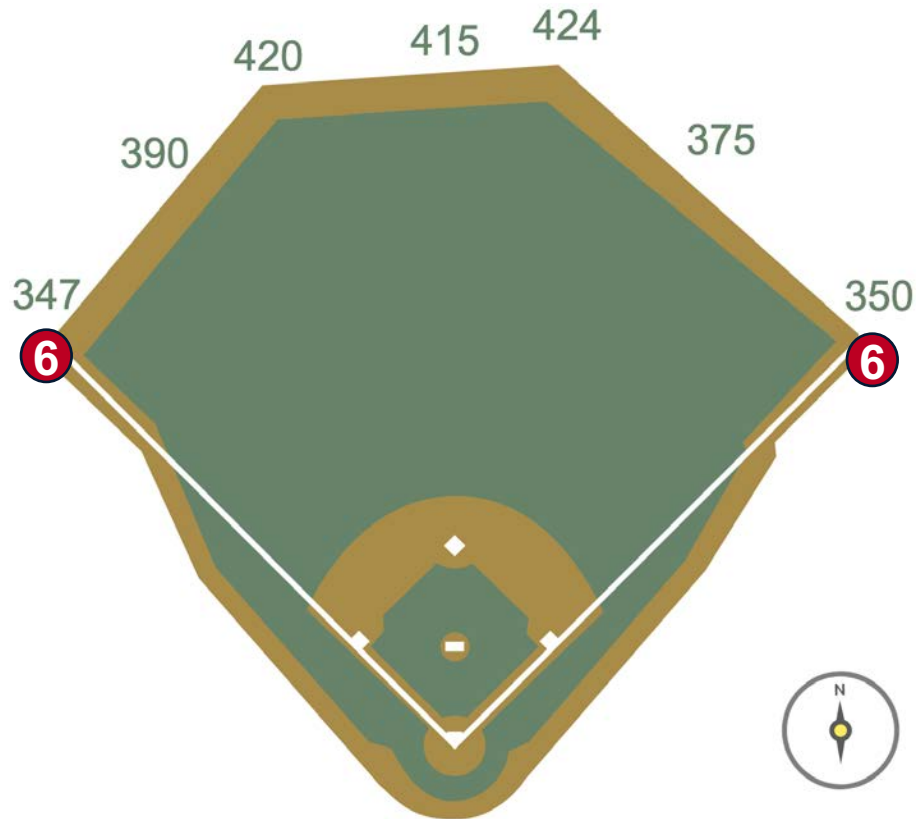

Coors Field Ground Rules

RULE #6: Batted ball in flight striking any cabling that is over foul territory:
Dead Ball