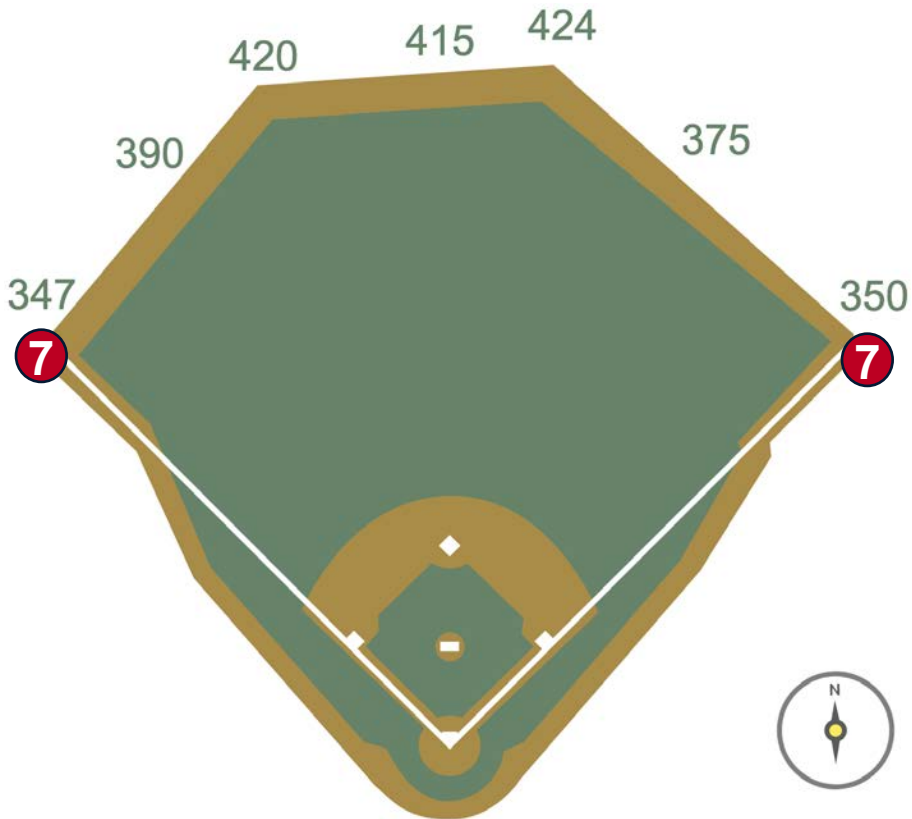

Coors Field Ground Rules

RULE #7: Thrown or bounding batted ball striking any cabling over foul territory: **Live and In Play**