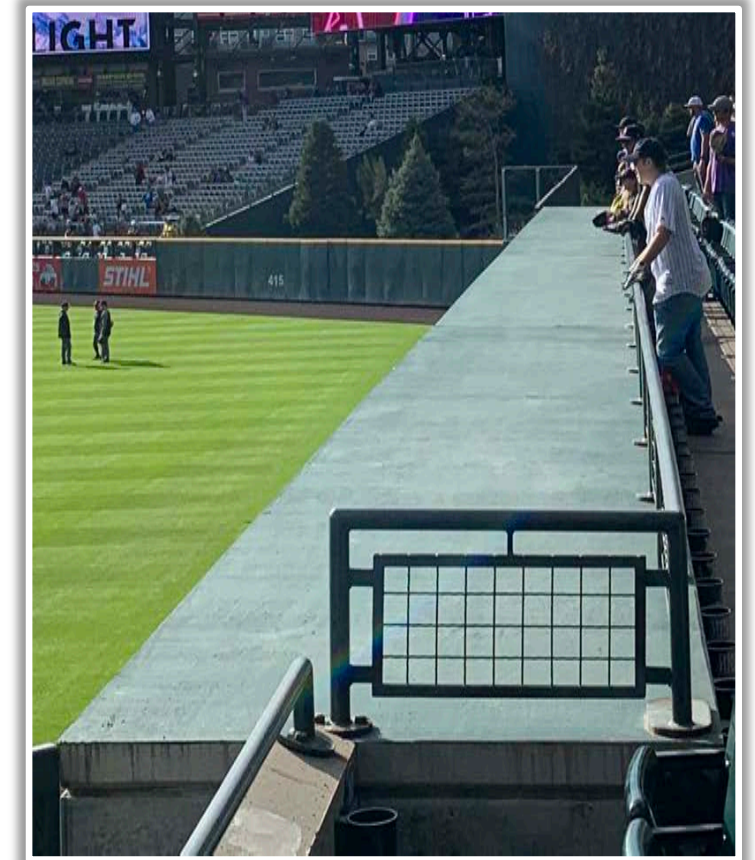

Coors Field Ground Rules

RULE #5: Bounding ball striking fence above out-of-town scoreboard in right field: **Out of Play**