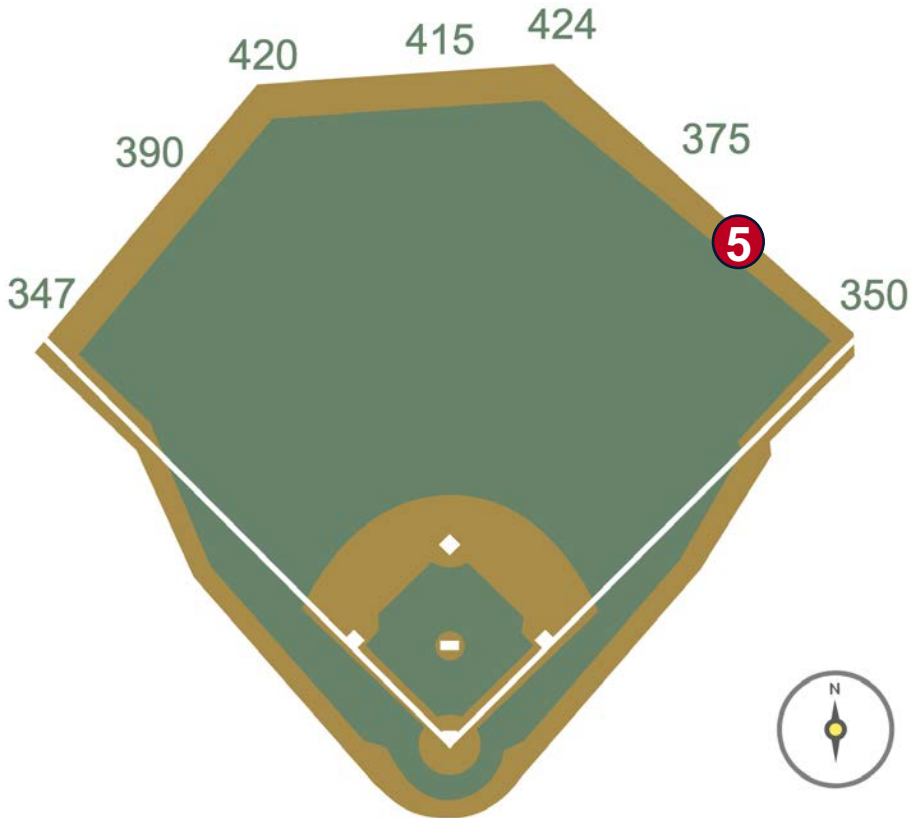

Coors Field Ground Rules

RULE #5: Bounding ball striking fence above out-of-town scoreboard in right field: **Out of Play**