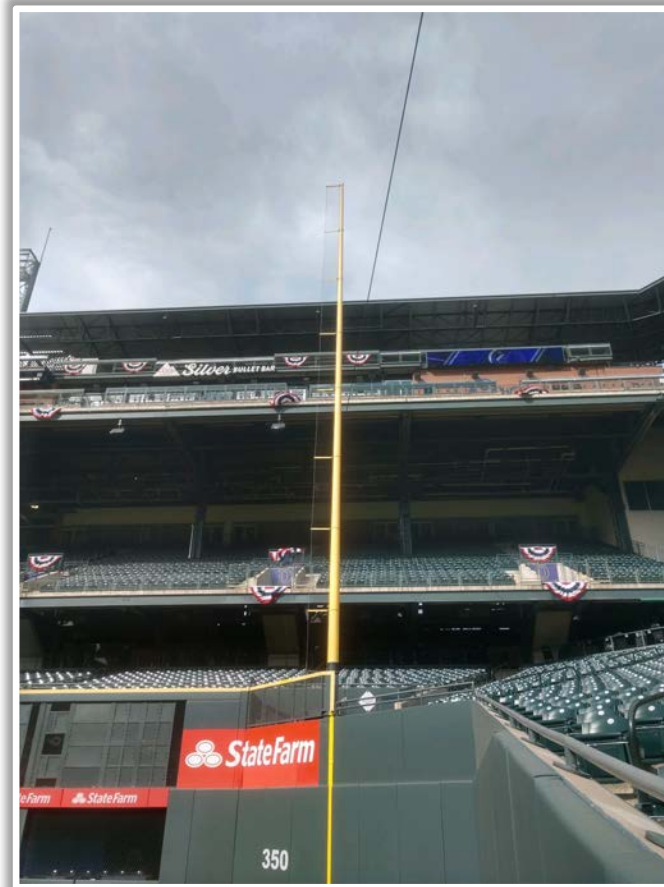

Coors Field Ground Rules

RULE #6: Batted ball in flight striking any cabling that is over foul territory:
Dead Ball