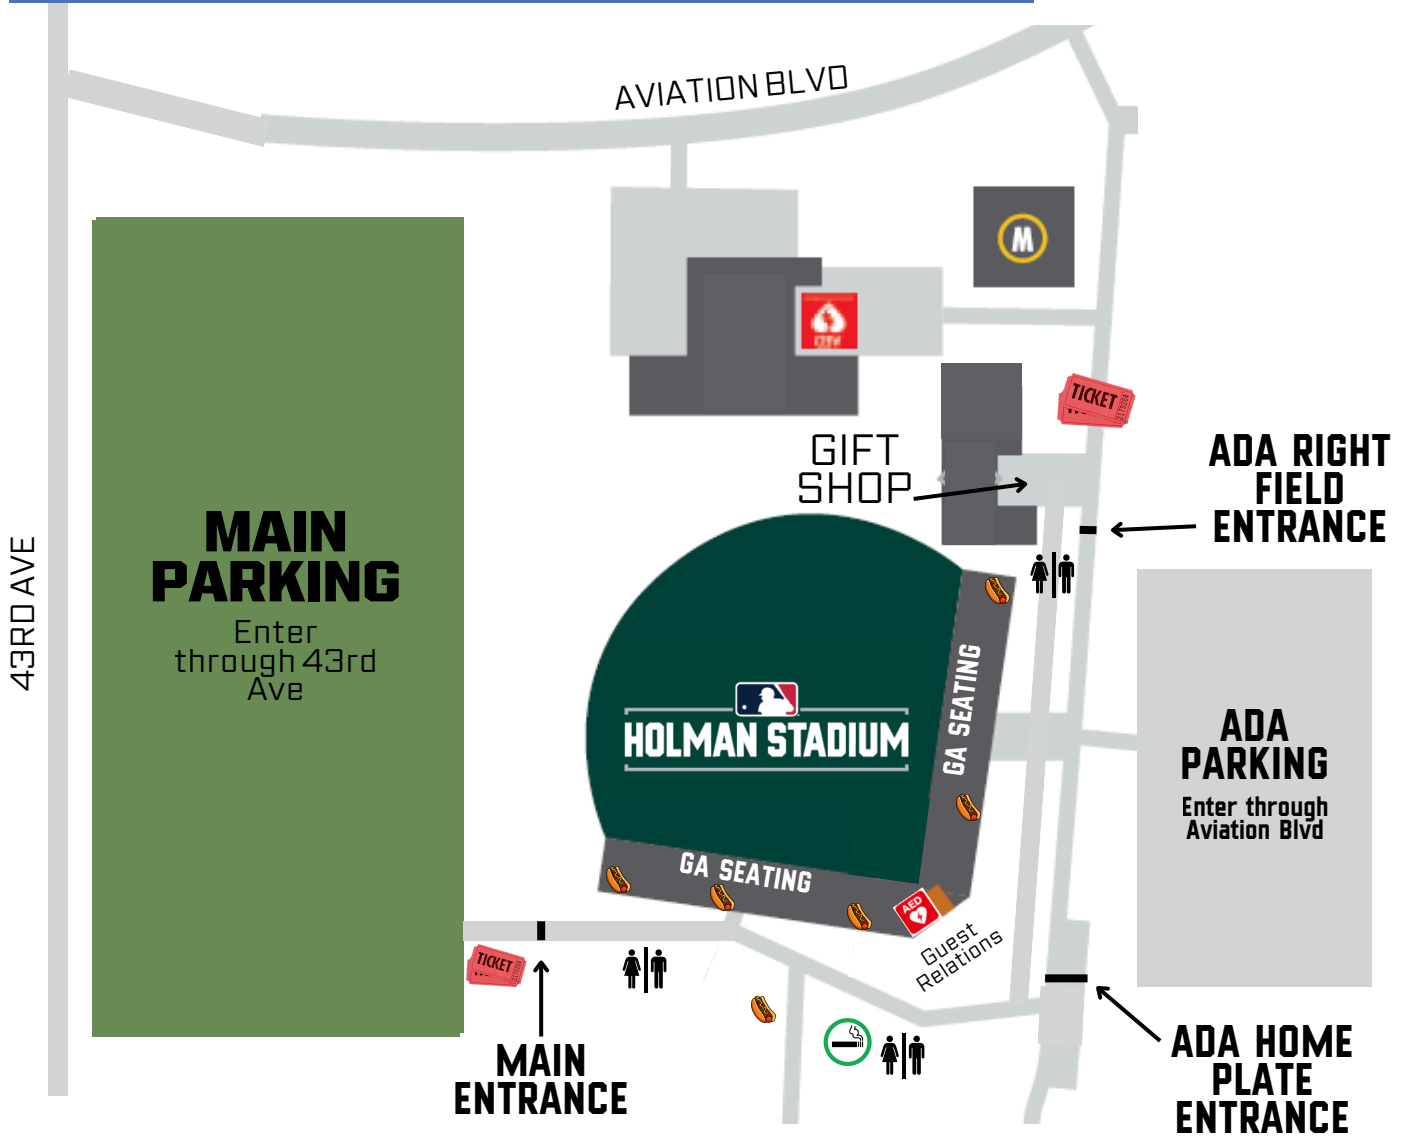

# STADIUM & PARKING MAP

## KEY

-  **TICKET OFFICE LOCATIONS**
-  **RESTROOMS**
-  **DESIGNATED SMOKING AREA**
-  **BALLPARK CONCESSIONS**

## FOOD VENDORS

**CHICK-FIL-A | PEPPER & SALT | KONA ICE  
 JEREMIAH'S | RICONCITO DE TU CASA  
 | FUNNEL CAKE | SMELLS LIFE FISH |**

## PAYMENT TYPES

**TICKET SALES AND  
 SELECT CONCESSIONS  
 LOCATIONS ACCEPT  
 CREDIT CARD ONLY.**

**SELECT CONCESSIONS  
 LOCATIONS ACCEPT CASH.**