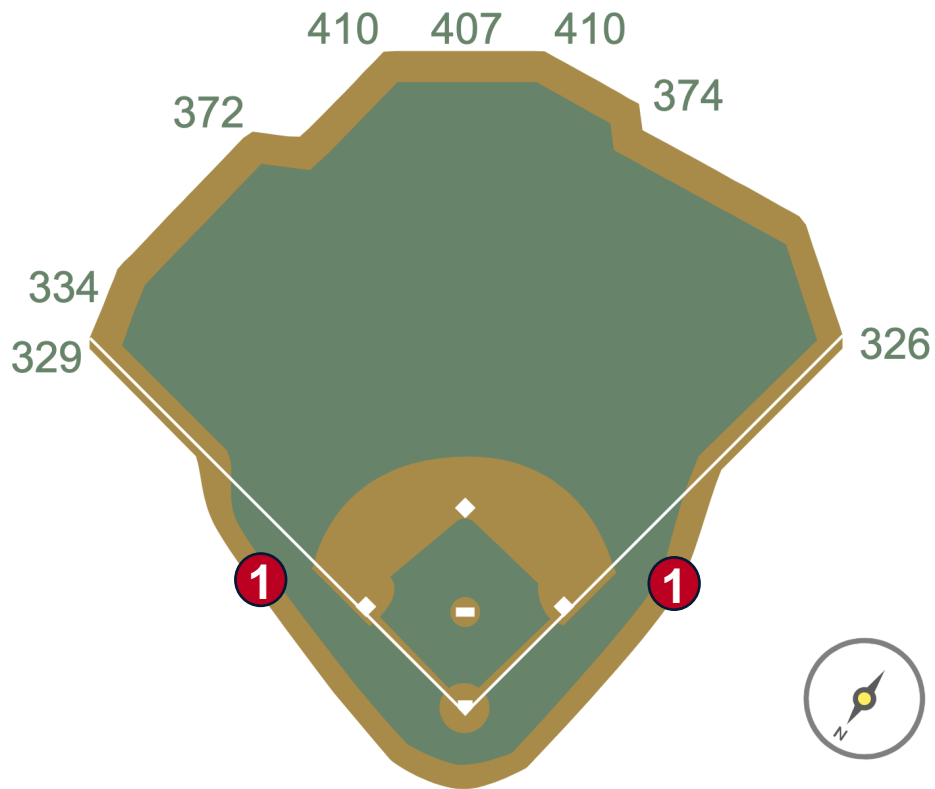

# Globe Life Field in Arlington

**2024 Ground Rules**

Date: March 28, 2024

# Globe Life Field in Arlington Ground Rules

**RULE #2:** Fair bounding ball striking the metal railings affixed to the top of the green walls along the Left and Right Field lines in foul territory: **Out of Play, Two Bases**