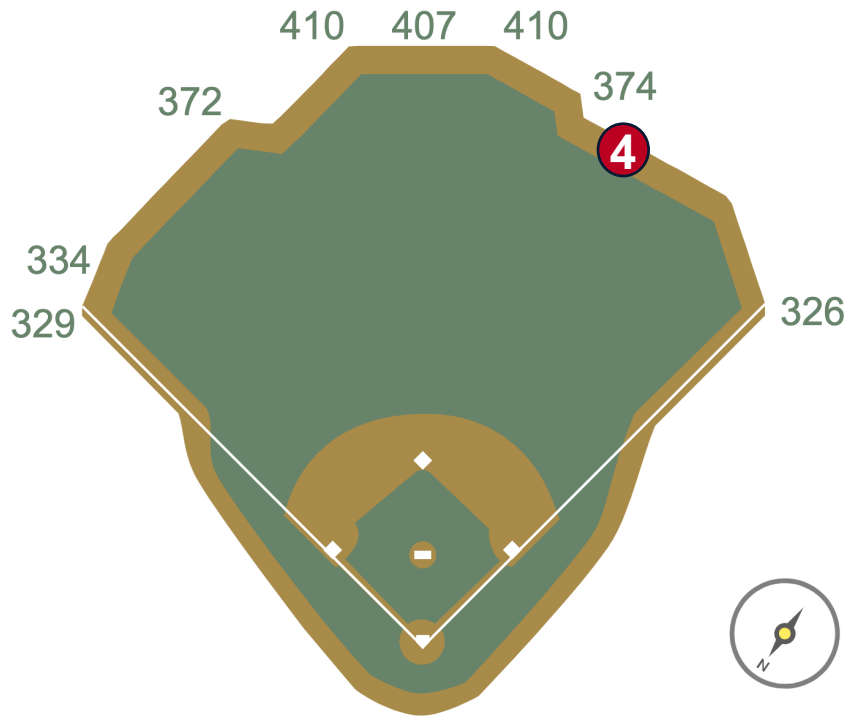

# Globe Life Field in Arlington Ground Rules

**RULE #2:** Fair bounding ball striking the metal railings affixed to the top of the green walls along the Left and Right Field lines in foul territory: **Out of Play, Two Bases**

# Globe Life Field in Arlington Ground Rules

**RULE #3:** Fair bounding ball striking the portion of the wall that is recessed above the padded outfield wall: **Out of Play, Two Bases**

# Globe Life Field in Arlington Ground Rules

**RULE #4:** Batted ball in flight striking the metal railings (above the yellow line) affixed to top wall in Right Center Field: **Home Run**