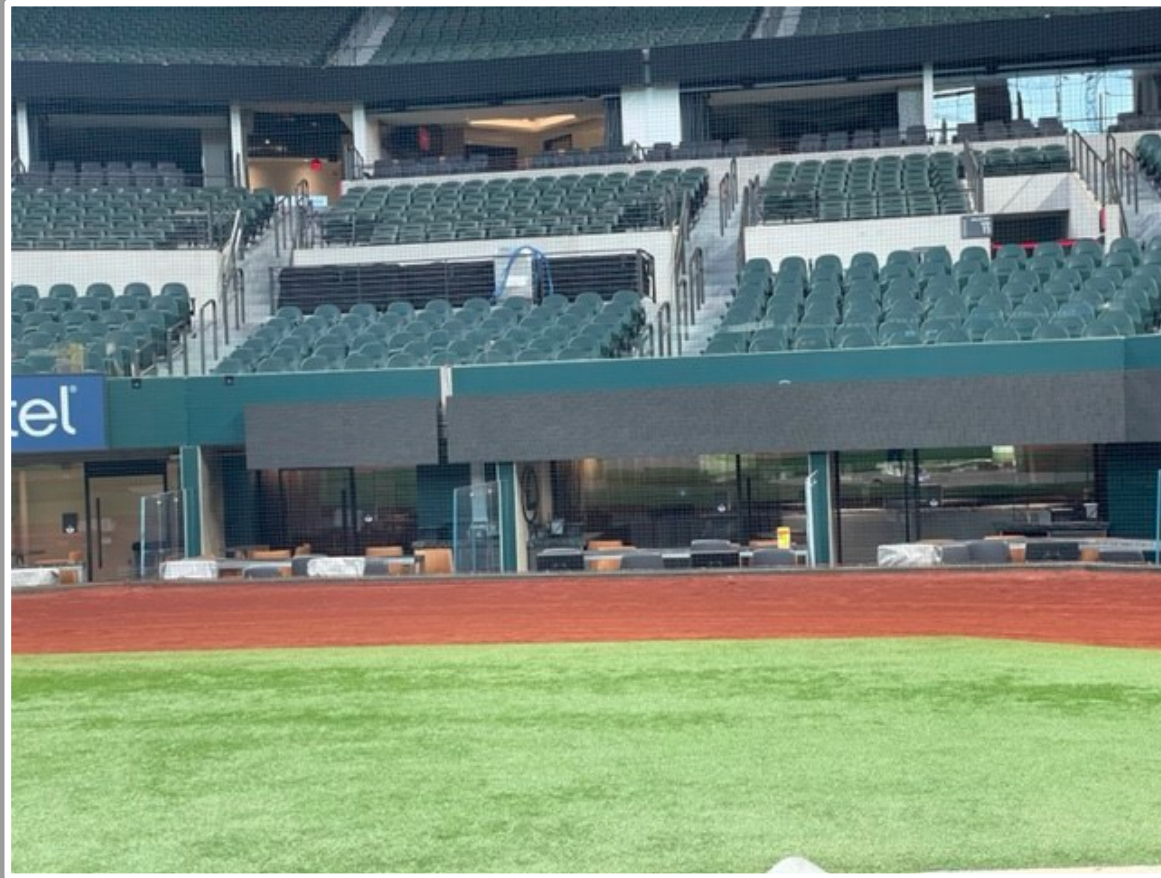

Globe Life Field in Arlington Ground Rules

Backstop Photos: