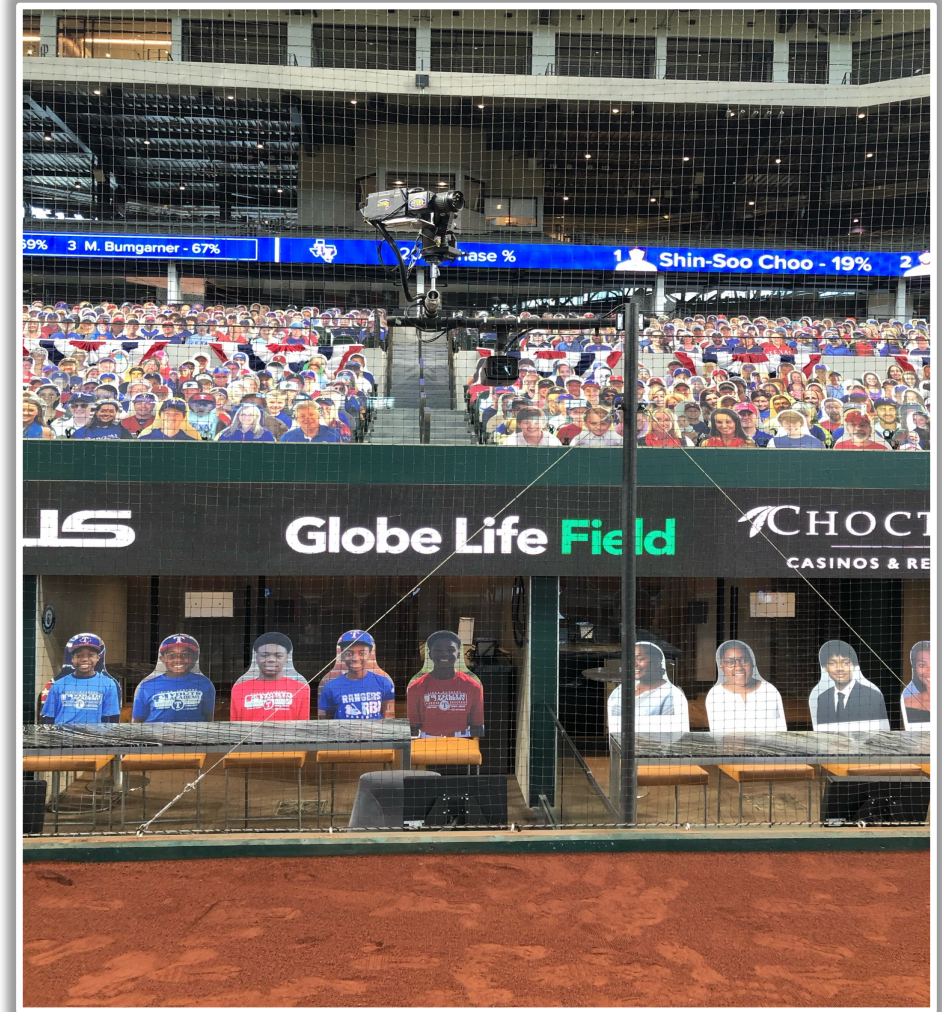

Globe Life Field in Arlington Ground Rules

Backstop Photos: