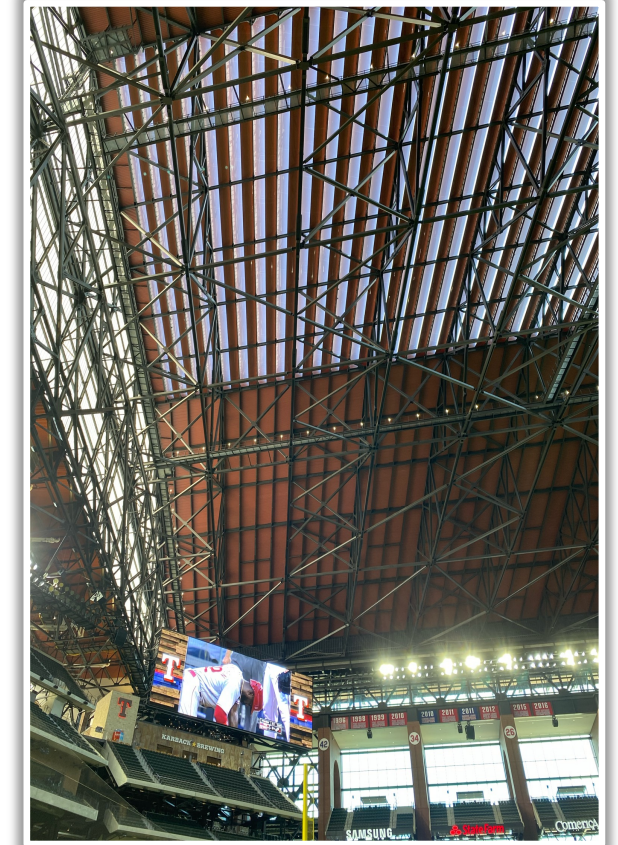

# Globe Life Field in Arlington Ground Rules

**RULE #7:** Batted ball strikes roof, roof truss, or roof cable over fair territory: **In Play**

- If caught by fielder, batter is out and runners advance at own risk.

# Globe Life Field in Arlington Ground Rules

**RULE #8:** Batted ball strikes roof, roof truss, or roof cable over foul territory:  
**Dead Ball**