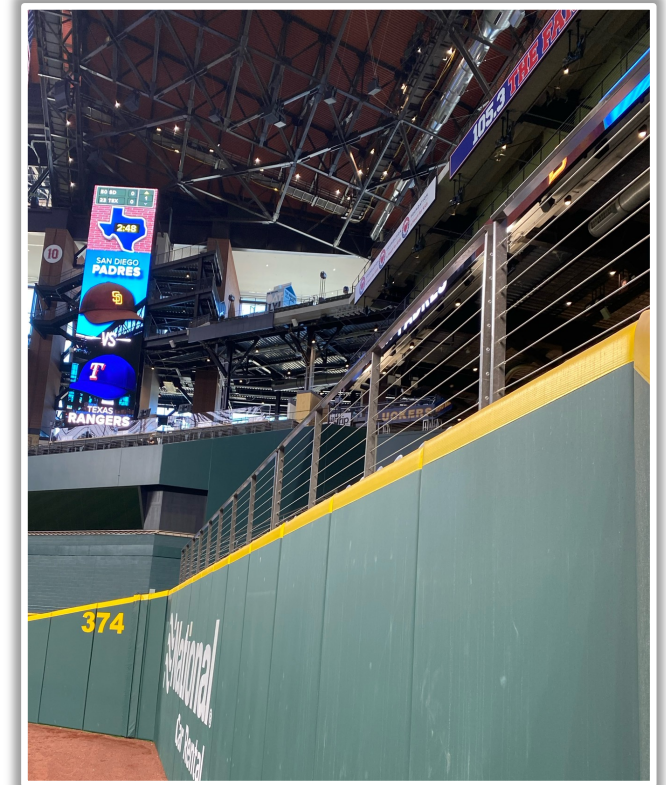

# Globe Life Field in Arlington Ground Rules

**RULE #2:** Fair bounding ball striking the metal railings affixed to the top of the green walls along the Left and Right Field lines in foul territory: **Out of Play, Two Bases**

# Globe Life Field in Arlington Ground Rules

**RULE #3:** Fair bounding ball striking the portion of the wall that is recessed above the padded outfield wall: **Out of Play, Two Bases**

# Globe Life Field in Arlington Ground Rules

**RULE #4:** Batted ball in flight striking the metal railings (above the yellow line) affixed to top wall in Right Center Field: **Home Run**

# Globe Life Field in Arlington Ground Rules

**RULE #5:** Bounding batted ball striking the metal railings (above the yellow line) affixed to top wall in Right Center Field: **Out of Play, Two Bases**