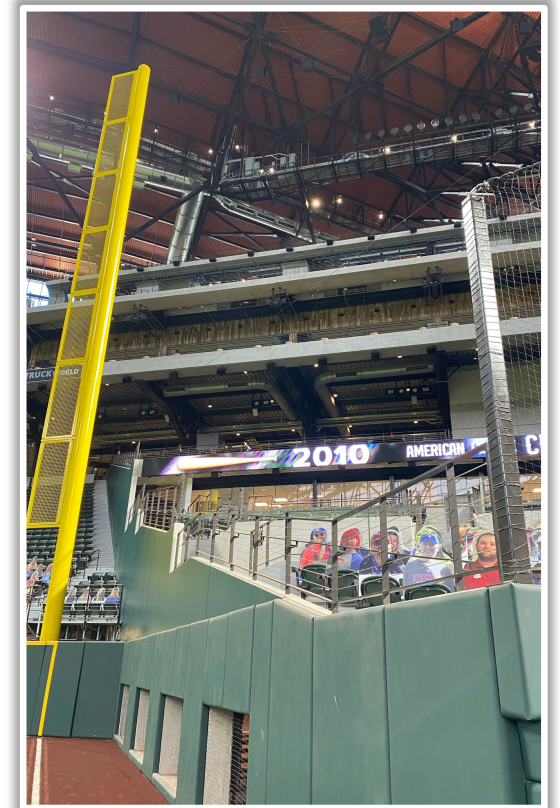

# Globe Life Field in Arlington Ground Rules

**RULE #1:** Protective netting over top of fan seating area beyond both dugouts: **Dead Ball**

# Globe Life Field in Arlington Ground Rules

**RULE #2:** Fair bounding ball striking the metal railings affixed to the top of the green walls along the Left and Right Field lines in foul territory: **Out of Play, Two Bases**

# Globe Life Field in Arlington Ground Rules

**RULE #3:** Fair bounding ball striking the portion of the wall that is recessed above the padded outfield wall: **Out of Play, Two Bases**