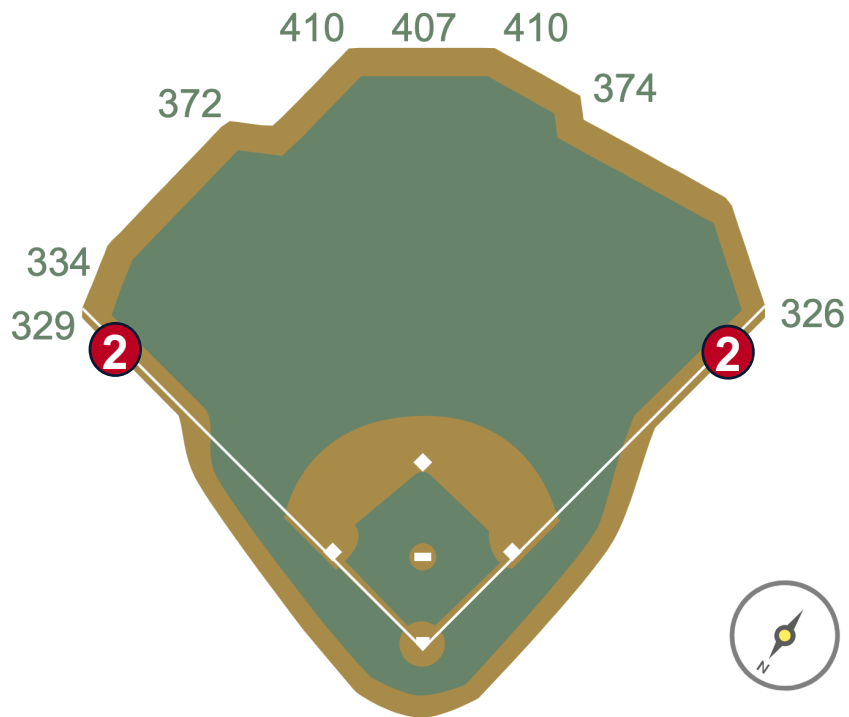

# Globe Life Field in Arlington Ground Rules

**RULE #1:** Protective netting over top of fan seating area beyond both dugouts: **Dead Ball**

# Globe Life Field in Arlington Ground Rules

**RULE #2:** Fair bounding ball striking the metal railings affixed to the top of the green walls along the Left and Right Field lines in foul territory: **Out of Play, Two Bases**