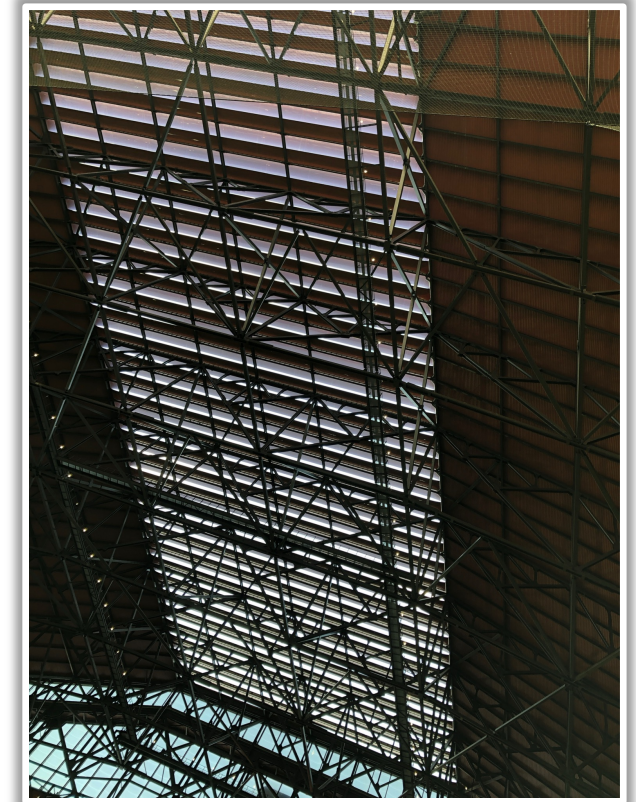

# Globe Life Field in Arlington Ground Rules

**RULE #8:** Batted ball strikes roof, roof truss, or roof cable over foul territory:  
**Dead Ball**

# Globe Life Field in Arlington Ground Rules

**RULE #9:** Batted ball striking the roof, roof truss, roof cable or any cabling over fair territory and landing foul: **Foul Ball**