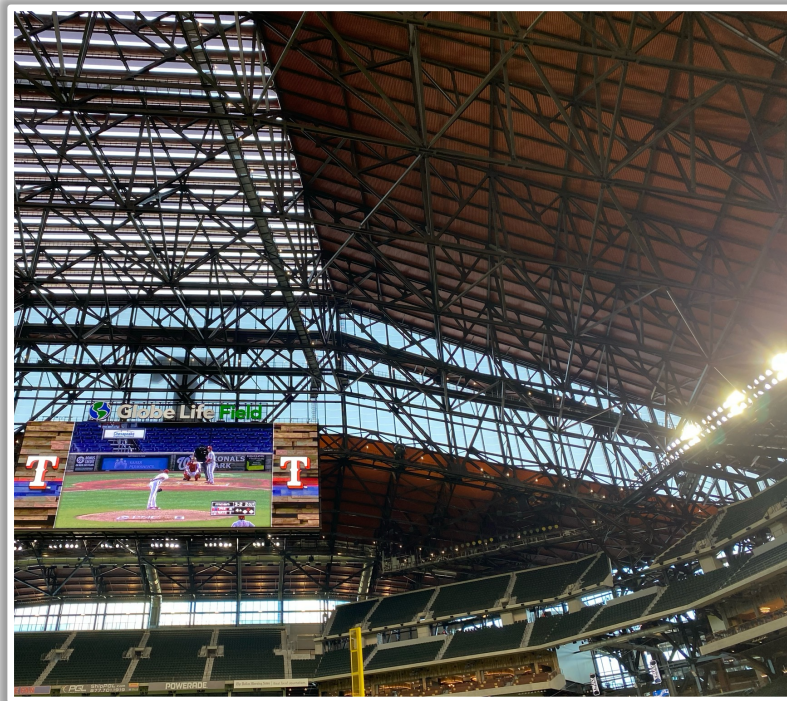

# Globe Life Field in Arlington Ground Rules

**RULE #5:** Bounding batted ball striking the metal railings (above the yellow line) affixed to top wall in Right Center Field: **Out of Play, Two Bases**

# Globe Life Field in Arlington Ground Rules

**RULE #6:** Batted ball in flight striking Right Field Videoboard: **Home Run**

# Globe Life Field in Arlington Ground Rules

**RULE #7:** Batted ball strikes roof, roof truss, or roof cable over fair territory: **In Play**

- If caught by fielder, batter is out and runners advance at own risk.