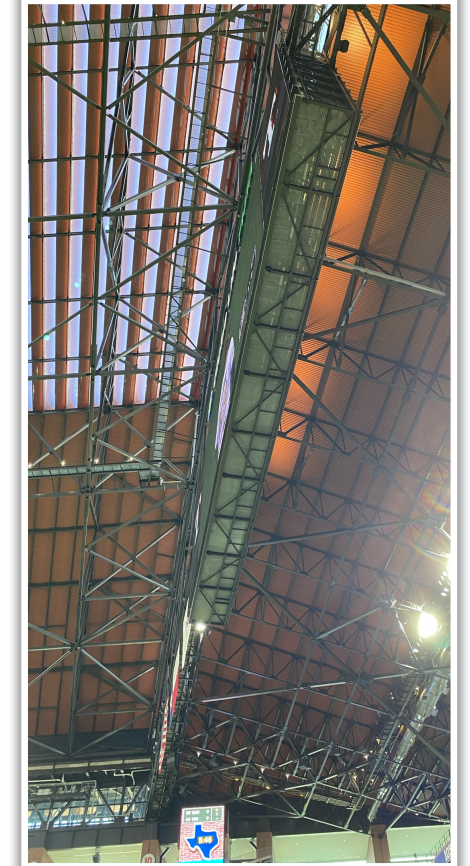

# Globe Life Field in Arlington Ground Rules

**RULE #4:** Batted ball in flight striking the metal railings (above the yellow line) affixed to top wall in Right Center Field: **Home Run**

# Globe Life Field in Arlington Ground Rules

**RULE #5:** Bounding batted ball striking the metal railings (above the yellow line) affixed to top wall in Right Center Field: **Out of Play, Two Bases**

# Globe Life Field in Arlington Ground Rules

**RULE #6:** Batted ball in flight striking Right Field Videoboard: **Home Run**