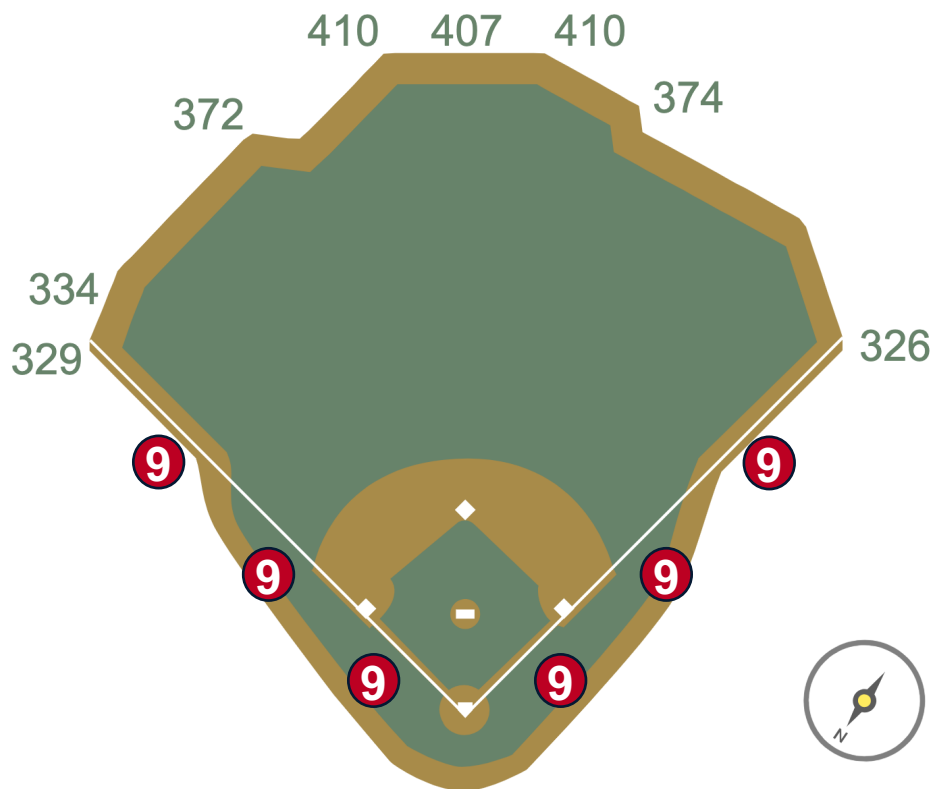

Globe Life Field in Arlington Ground Rules

RULE #9: Batted ball striking the roof, roof truss, roof cable or any cabling over fair territory and landing foul: **Foul Ball**