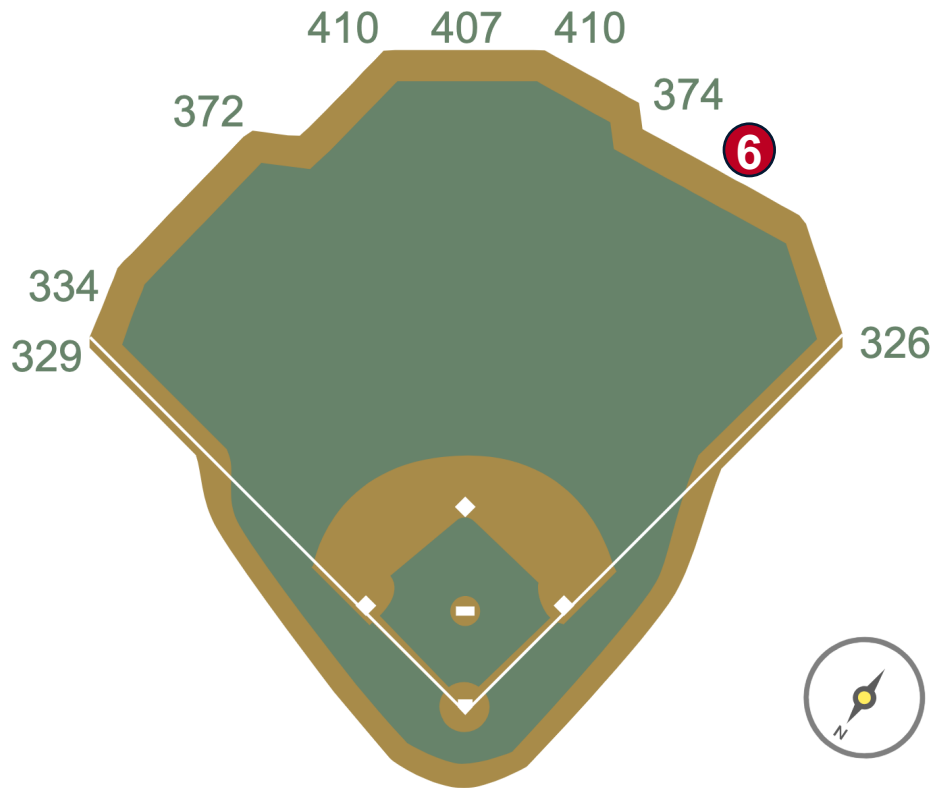

Globe Life Field in Arlington Ground Rules

RULE #6: Batted ball in flight striking Right Field Videoboard: **Home Run**