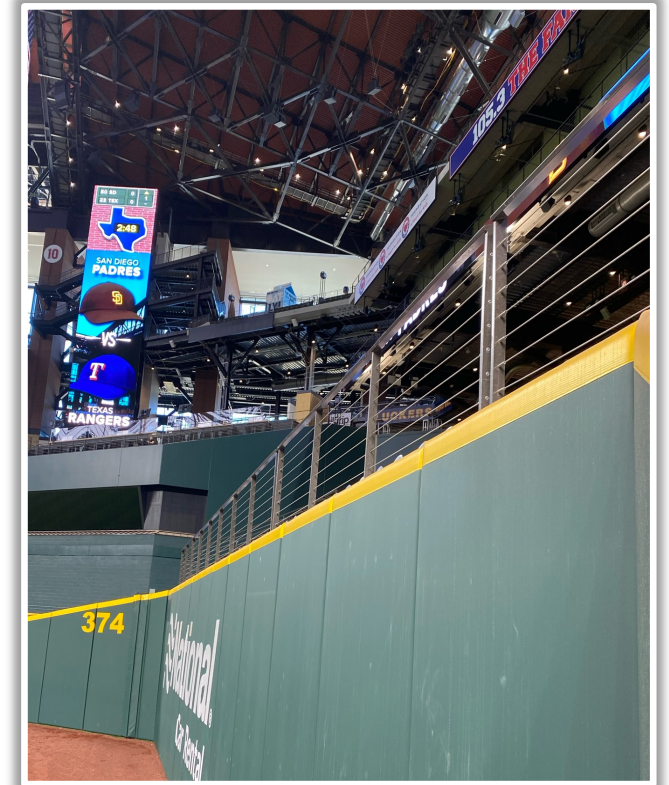

Globe Life Field in Arlington Ground Rules

RULE #5: Bounding batted ball striking the metal railings (above the yellow line) affixed to top wall in Right Center Field: **Out of Play, Two Bases**