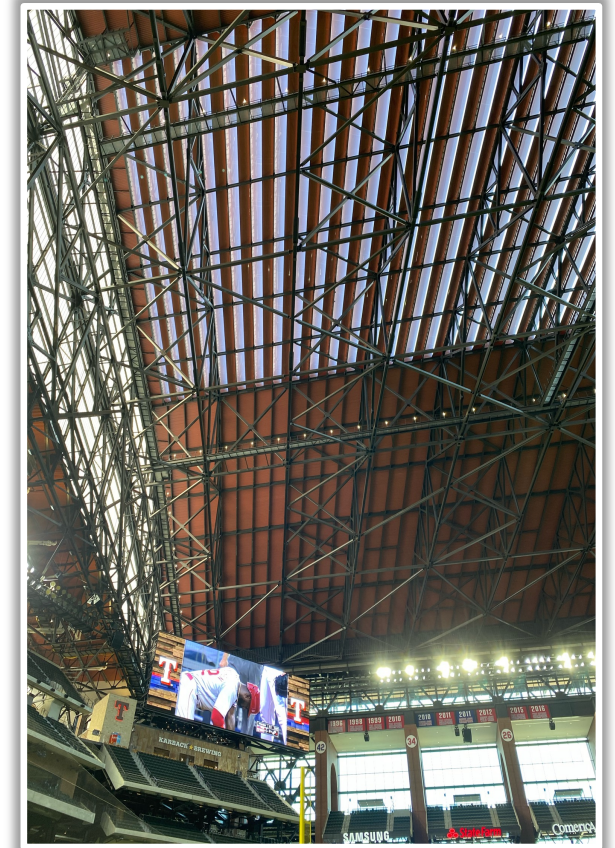

# Globe Life Field in Arlington Ground Rules

**RULE #5:** Bounding batted ball striking the metal railings (above the yellow line) affixed to top wall in Right Center Field: **Out of Play, Two Bases**

# Globe Life Field in Arlington Ground Rules

**RULE #6:** Batted ball in flight striking Right Field Videoboard: **Home Run**

# Globe Life Field in Arlington Ground Rules

**RULE #7:** Batted ball strikes roof, roof truss, or roof cable over fair territory: **In Play**

- If caught by fielder, batter is out and runners advance at own risk.