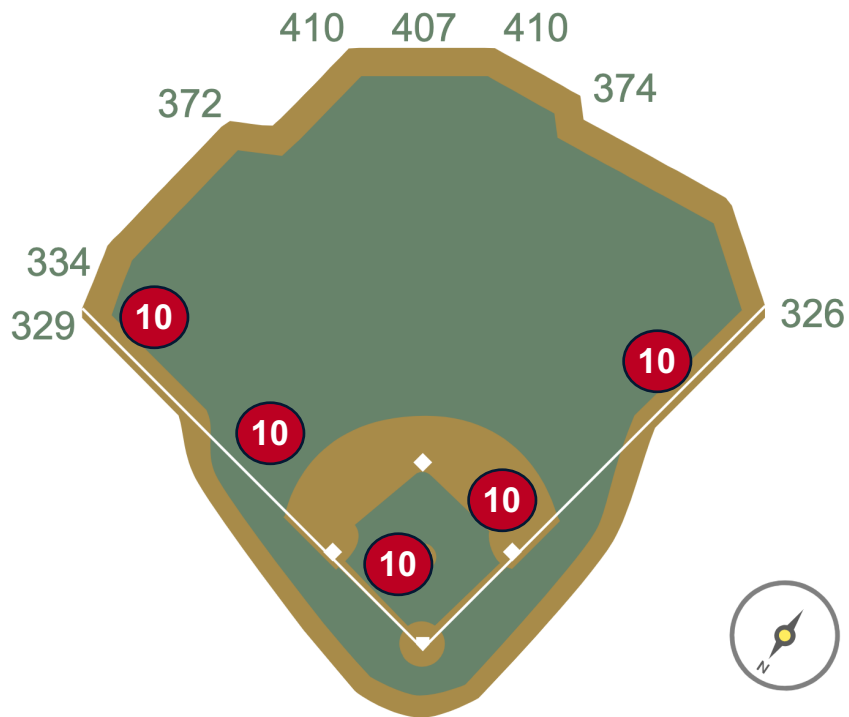

| Globe Life Field in Arlington Ground Rules

RULE #10: Batted ball striking the roof, roof truss, roof cable or any cabling over fair territory and landing fair: **Fair Ball, Live and In Play**