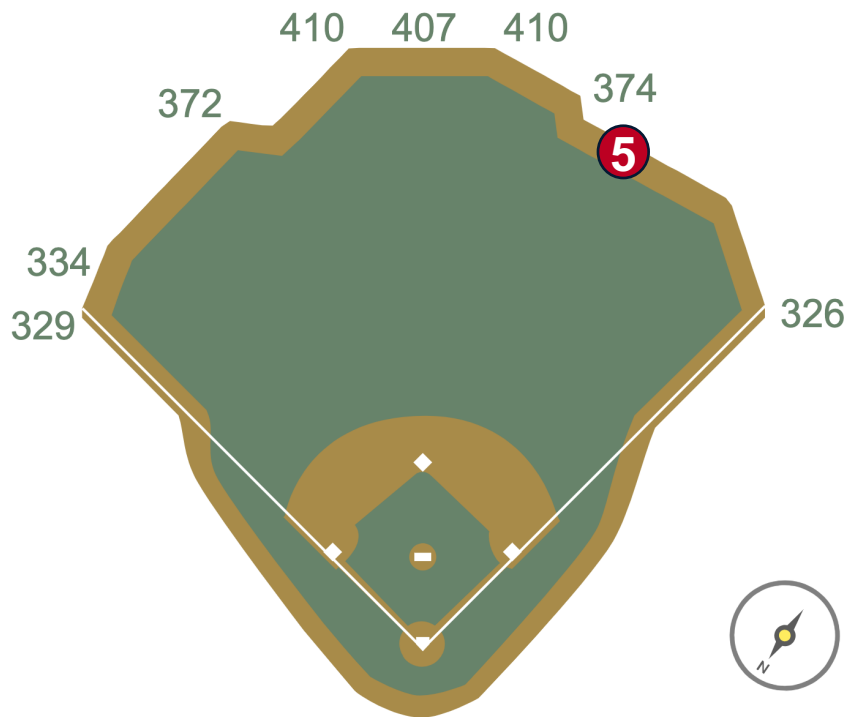

Globe Life Field in Arlington Ground Rules

RULE #5: Bounding batted ball striking the metal railings (above the yellow line) affixed to top wall in Right Center Field: **Out of Play, Two Bases**