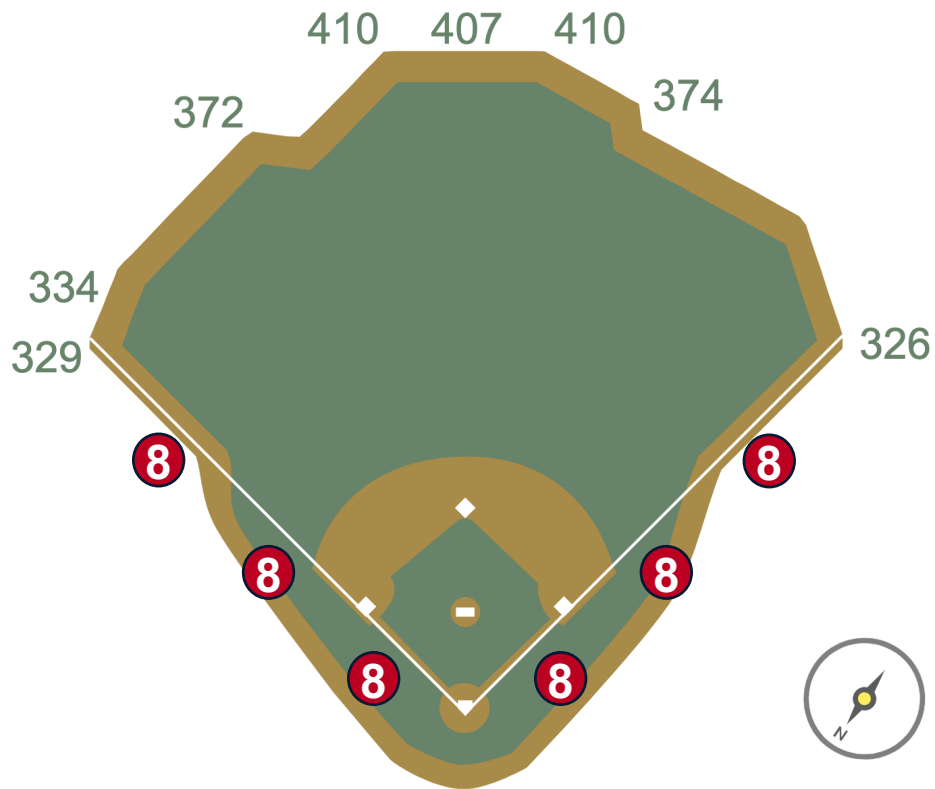

Globe Life Field in Arlington Ground Rules

RULE #8: Batted ball strikes roof, roof truss, or roof cable over foul territory:
Dead Ball