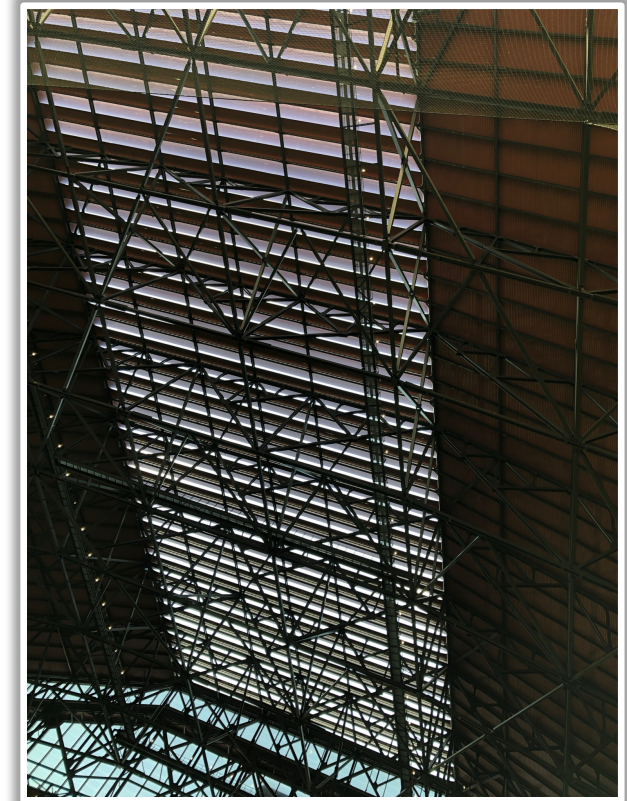

# Globe Life Field in Arlington Ground Rules

**RULE #8:** Batted ball strikes roof, roof truss, or roof cable over foul territory:  
**Dead Ball**

# Globe Life Field in Arlington Ground Rules

**RULE #9:** Batted ball striking the roof, roof truss, roof cable or any cabling over fair territory and landing foul: **Foul Ball**

# | Globe Life Field in Arlington Ground Rules

**RULE #10:** Batted ball striking the roof, roof truss, roof cable or any cabling over fair territory and landing fair: **Fair Ball, Live and In Play**