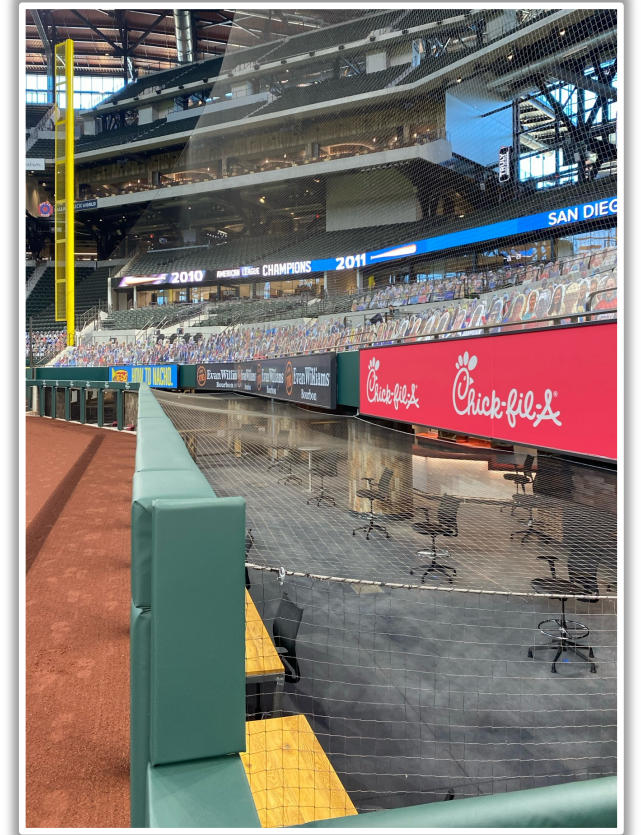

# Globe Life Field in Arlington Ground Rules

**RULE #1:** Protective netting over top of fan seating area beyond both dugouts: **Dead Ball**