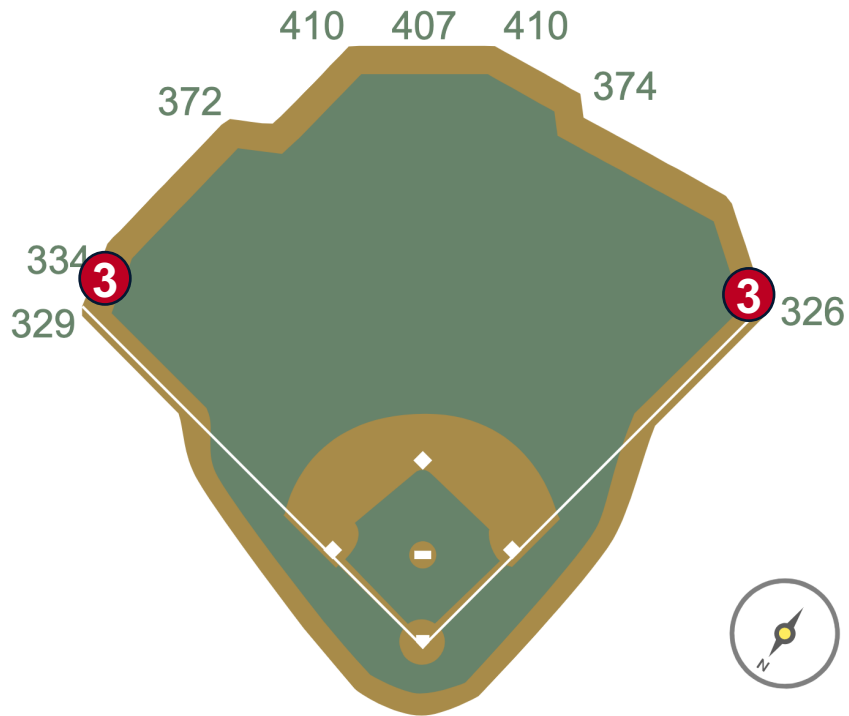

Globe Life Field in Arlington Ground Rules

RULE #3: Fair bounding ball striking the portion of the wall that is recessed above the padded outfield wall: **Out of Play, Two Bases**