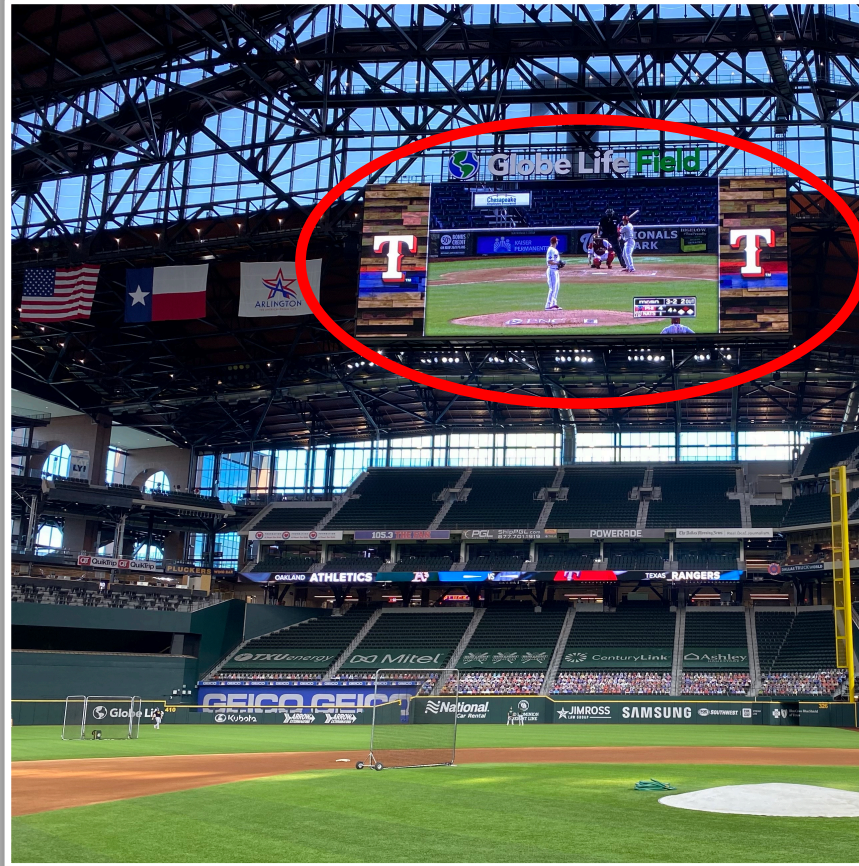

# Globe Life Field in Arlington Ground Rules

**RULE #4:** Batted ball in flight striking the metal railings (above the yellow line) affixed to top wall in Right Center Field: **Home Run**

# Globe Life Field in Arlington Ground Rules

**RULE #5:** Bounding batted ball striking the metal railings (above the yellow line) affixed to top wall in Right Center Field: **Out of Play, Two Bases**

# Globe Life Field in Arlington Ground Rules

**RULE #6:** Batted ball in flight striking Right Field Videoboard: **Home Run**