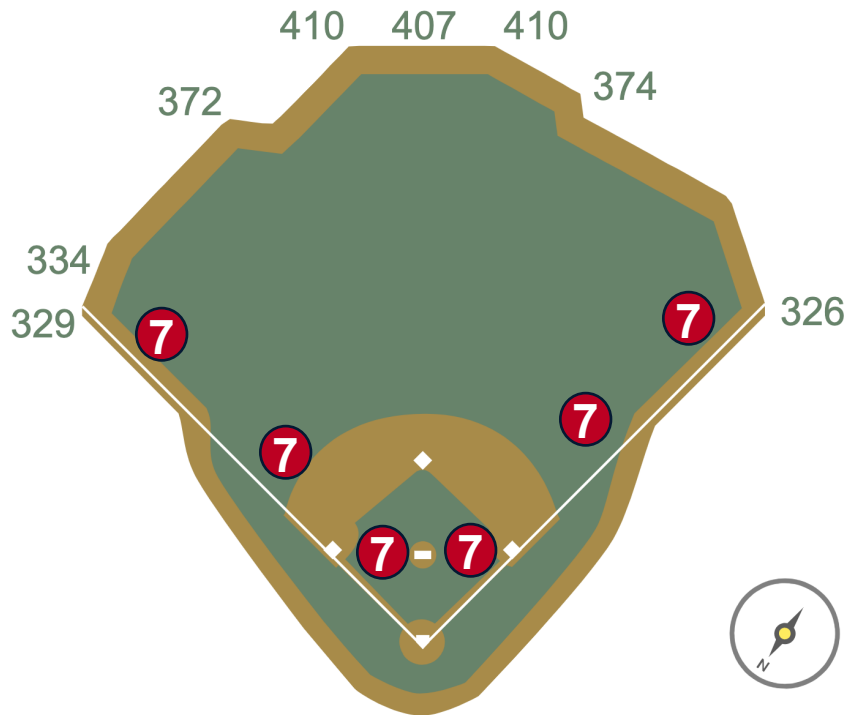

Globe Life Field in Arlington Ground Rules

RULE #7: Batted ball strikes roof, roof truss, or roof cable over fair territory: **In Play**

- If caught by fielder, batter is out and runners advance at own risk.