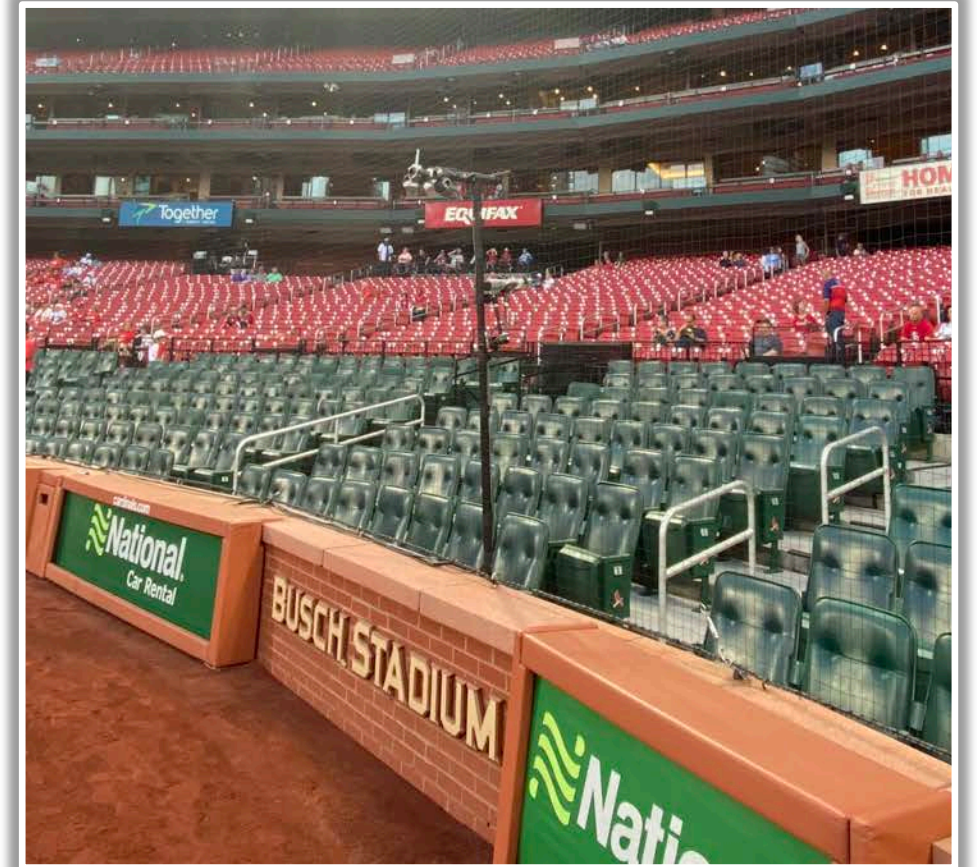

Busch Stadium Ground Rules

RULE #2: The screened extension from the foul pole to the top of the outfield wall is treated as part of the foul pole:

- Ball in flight striking extension: **Home Run**
- Ball striking the top of the outfield wall in fair territory then extension: **Home Run**
- Bounding ball (off of the playing surface) striking the extension: **Two Bases**

Busch Stadium Ground Rules

RULE #5: Batted ball in flight striking the concrete portion of the wall or beyond regardless of whether or not it bounces back onto the field:

Home Run

Busch Stadium Ground Rules

Backstop Photos:

Busch Stadium Ground Rules

3B Dugout and Camera Well Photos:

Busch Stadium Ground Rules

3B iPad Camera Photos:

A ball that strikes the camera behind the netting and enclosed padding is *live and in play* unless it becomes lodged or is otherwise deemed unplayable (i.e. goes completely through the netting).