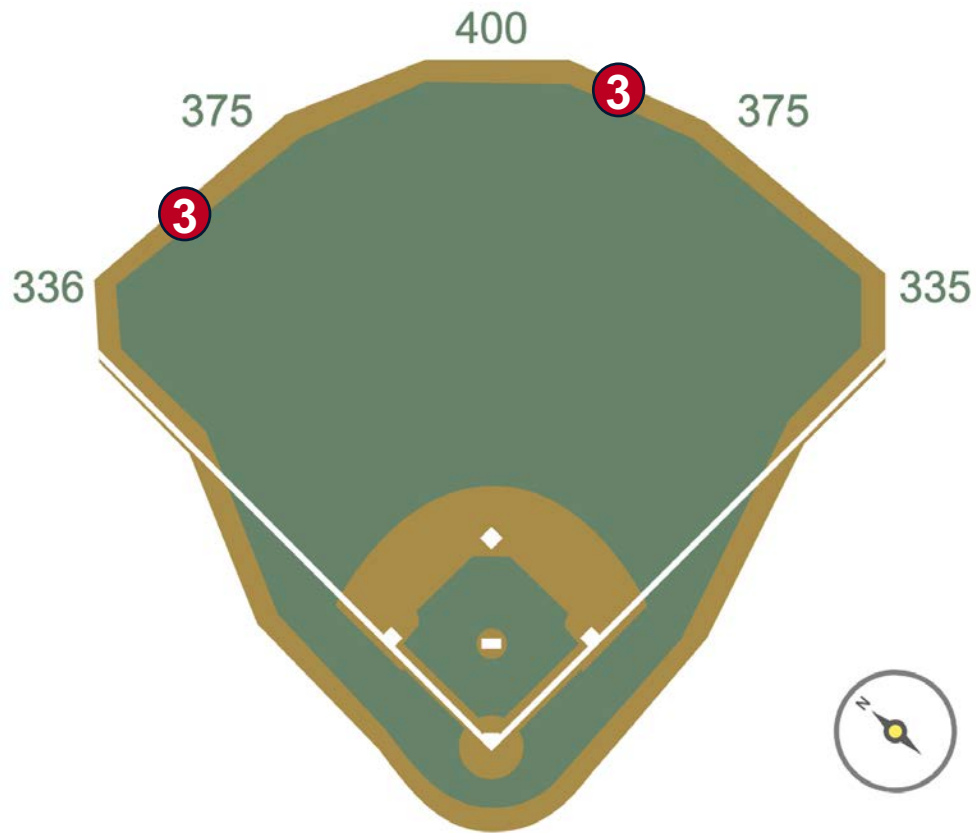

Busch Stadium Ground Rules

RULE #2: The screened extension from the foul pole to the top of the outfield wall is treated as part of the foul pole:

- Ball in flight striking extension: **Home Run**
- Ball striking the top of the outfield wall in fair territory then extension: **Home Run**
- Bounding ball (off of the playing surface) striking the extension: **Two Bases**

Busch Stadium Ground Rules

RULE #3: Batted ball in flight striking the top of the padded outfield wall and rebounding onto playing field: **In Play**

Busch Stadium Ground Rules

RULE #4: Batted ball in flight striking the top of the padded outfield wall and continuing over the wall: **Home Run**