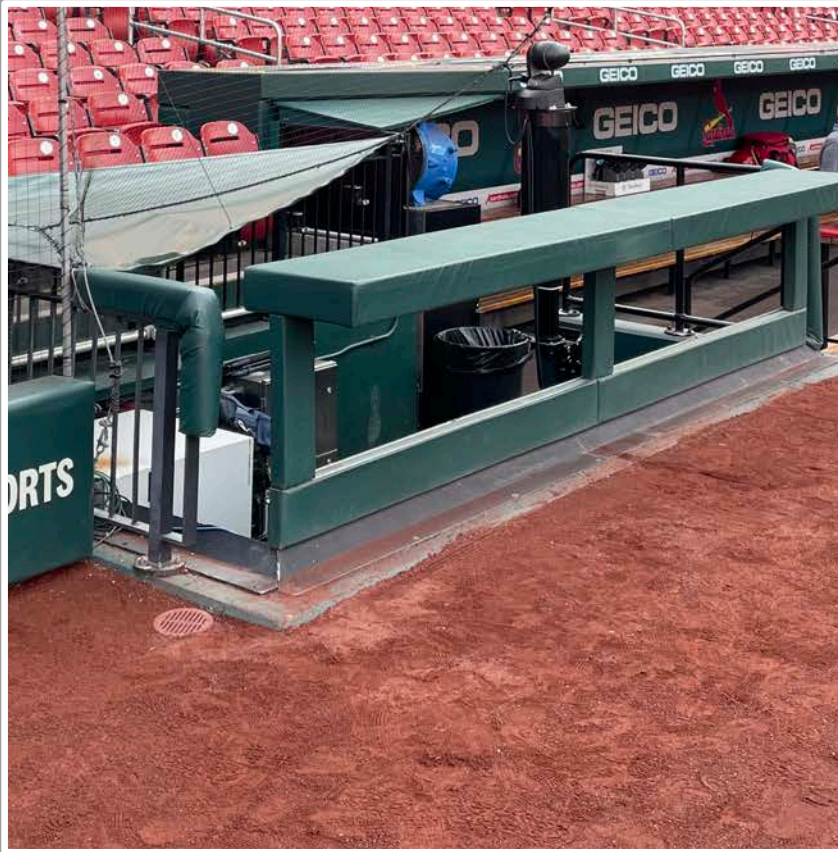

Busch Stadium Ground Rules

RULE #2: The screened extension from the foul pole to the top of the outfield wall is treated as part of the foul pole:

- Ball in flight striking extension: **Home Run**
- Ball striking the top of the outfield wall in fair territory then extension: **Home Run**
- Bounding ball (off of the playing surface) striking the extension: **Two Bases**

Backstop Photos:

Busch Stadium Ground Rules

3B Dugout and Camera Well Photos:

Busch Stadium Ground Rules

3B iPad Camera Photos:

A ball that strikes the camera behind the netting and enclosed padding is *live and in play* unless it becomes lodged or is otherwise deemed unplayable (i.e. goes completely through the netting).

| Busch Stadium Ground Rules

RF Wall Photos:

Busch Stadium Ground Rules

RF Corner Photos:

Busch Stadium Ground Rules

Tarp and RF Extended Fan Safety Netting Photos:

Busch Stadium Ground Rules

1B Dugout and Camera Well Photos:

Busch Stadium Ground Rules

1B iPad Camera Photos:

A ball that strikes the camera behind the netting and enclosed padding is **live and in play** unless it becomes lodged or is otherwise deemed unplayable (i.e. goes completely through the netting).