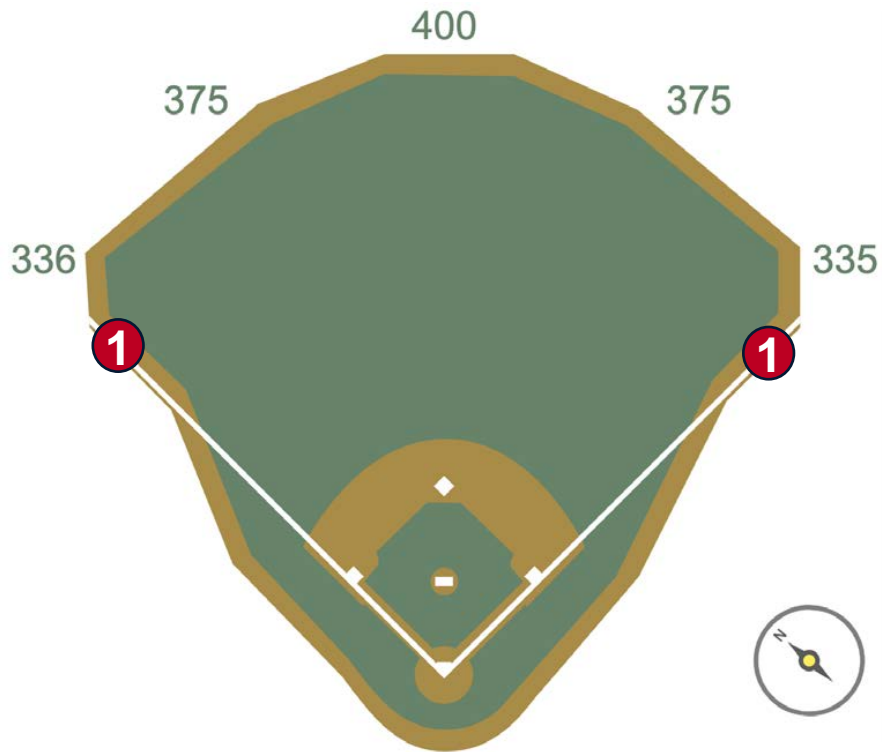

Busch Stadium

2023 Ground Rules

Date: March 30, 2023

Busch Stadium Ground Rules

RULE #1: Fair batted bounding or thrown ball striking the safety railings on the inclined walls down the left field and right field lines in foul territory and rebounding onto the playing field: **In Play**

Busch Stadium Ground Rules

RULE #2: The screened extension from the foul pole to the top of the outfield wall is treated as part of the foul pole:

- Ball in flight striking extension: **Home Run**
- Ball striking the top of the outfield wall in fair territory then extension: **Home Run**
- Bounding ball (off of the playing surface) striking the extension: **Two Bases**