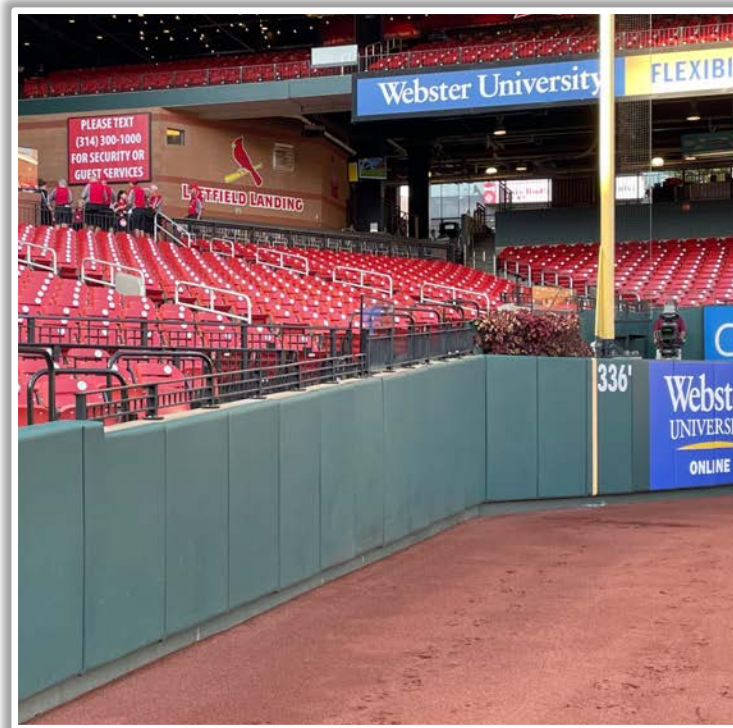

Busch Stadium

2023 Ground Rules

Date: March 30, 2023

Busch Stadium Ground Rules

RULE #1: Fair batted bounding or thrown ball striking the safety railings on the inclined walls down the left field and right field lines in foul territory and rebounding onto the playing field: **In Play**

Busch Stadium Ground Rules

RULE #2: The screened extension from the foul pole to the top of the outfield wall is treated as part of the foul pole:

- Ball in flight striking extension: **Home Run**
- Ball striking the top of the outfield wall in fair territory then extension: **Home Run**
- Bounding ball (off of the playing surface) striking the extension: **Two Bases**

Backstop Photos:

Busch Stadium Ground Rules

3B Dugout and Camera Well Photos:

Busch Stadium Ground Rules

3B iPad Camera Photos:

A ball that strikes the camera behind the netting and enclosed padding is *live and in play* unless it becomes lodged or is otherwise deemed unplayable (i.e. goes completely through the netting).