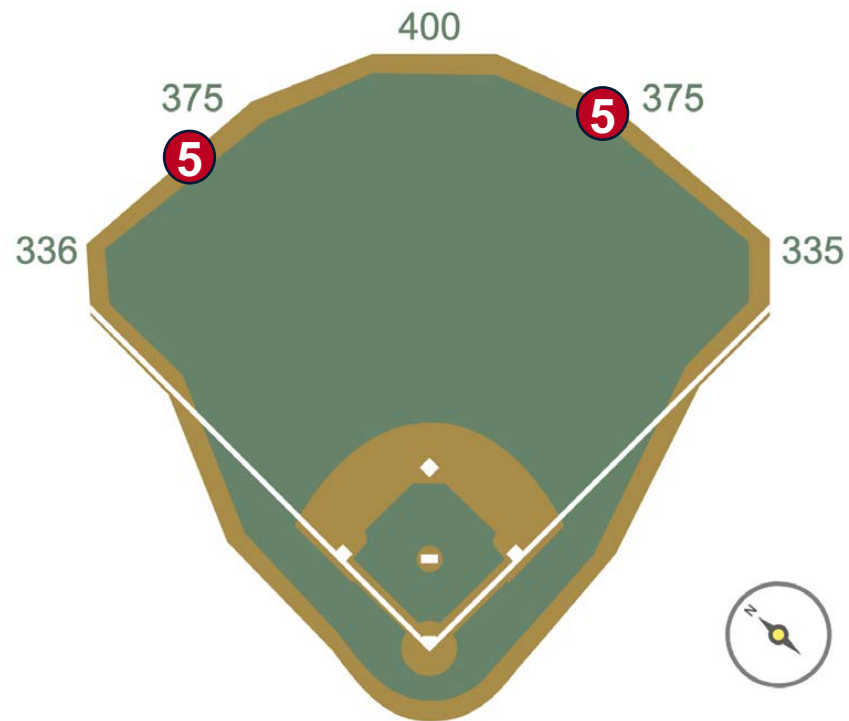

Busch Stadium Ground Rules

RULE #5: Batted ball in flight striking the concrete portion of the wall or beyond regardless of whether or not it bounces back onto the field:

Home Run