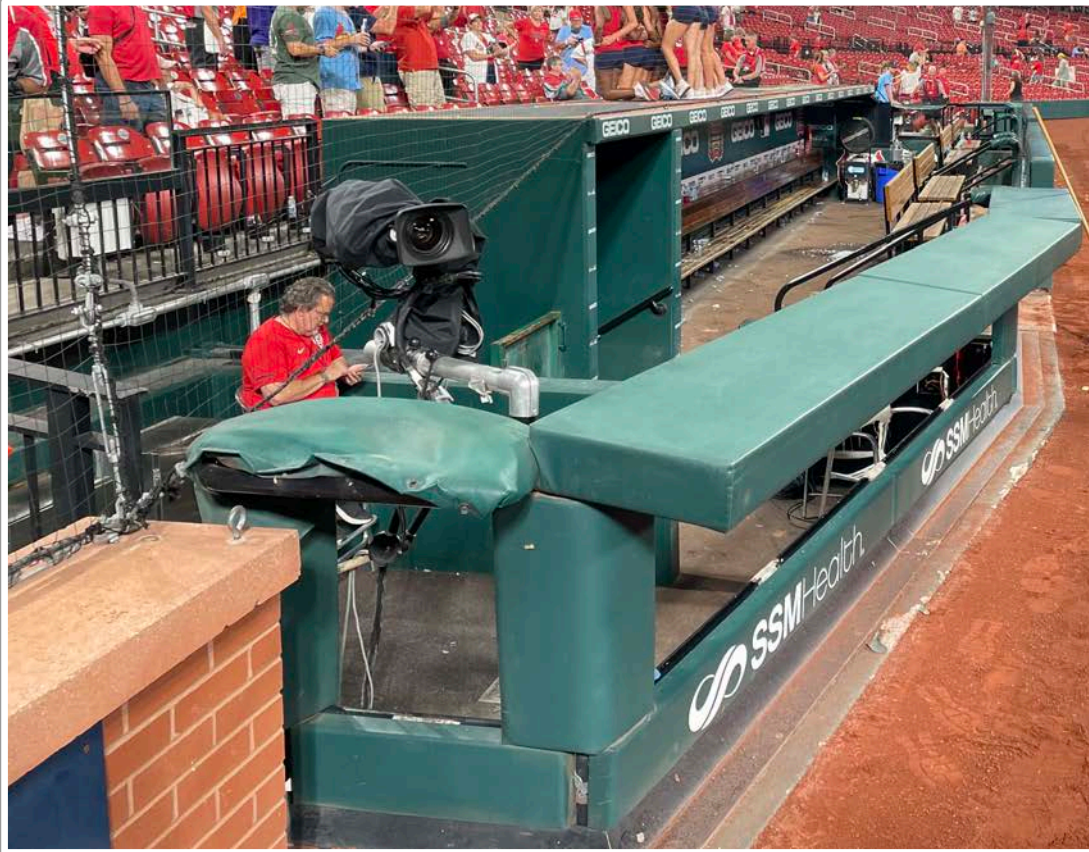

Busch Stadium Ground Rules

RULE #2: The screened extension from the foul pole to the top of the outfield wall is treated as part of the foul pole:

- Ball in flight striking extension: **Home Run**
- Ball striking the top of the outfield wall in fair territory then extension: **Home Run**
- Bounding ball (off of the playing surface) striking the extension: **Two Bases**

Busch Stadium Ground Rules

RULE #5: Batted ball in flight striking the concrete portion of the wall or beyond regardless of whether or not it bounces back onto the field:

Home Run

Busch Stadium Ground Rules

Backstop Photos:

Busch Stadium Ground Rules

3B Dugout and Camera Well Photos:

Busch Stadium Ground Rules

3B iPad Camera Photos:

A ball that strikes the camera behind the netting and enclosed padding is *live and in play* unless it becomes lodged or is otherwise deemed unplayable (i.e. goes completely through the netting).

Busch Stadium Ground Rules

1B iPad Camera Photos:

A ball that strikes the camera behind the netting and enclosed padding is **live and in play** unless it becomes lodged or is otherwise deemed unplayable (i.e. goes completely through the netting).