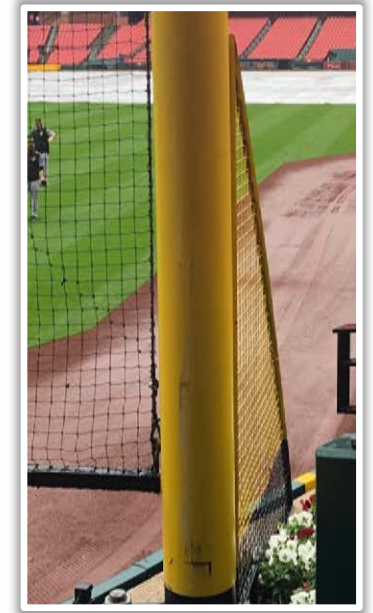

Busch Stadium

2023 Ground Rules

Date: March 30, 2023

Busch Stadium Ground Rules

RULE #1: Fair batted bounding or thrown ball striking the safety railings on the inclined walls down the left field and right field lines in foul territory and rebounding onto the playing field: **In Play**

Busch Stadium Ground Rules

RULE #2: The screened extension from the foul pole to the top of the outfield wall is treated as part of the foul pole:

- Ball in flight striking extension: **Home Run**
- Ball striking the top of the outfield wall in fair territory then extension: **Home Run**
- Bounding ball (off of the playing surface) striking the extension: **Two Bases**

Busch Stadium Ground Rules

RULE #3: Batted ball in flight striking the top of the padded outfield wall and rebounding onto playing field: **In Play**

Busch Stadium Ground Rules

RULE #4: Batted ball in flight striking the top of the padded outfield wall and continuing over the wall: **Home Run**

Backstop Photos:

Busch Stadium Ground Rules

3B Dugout and Camera Well Photos:

Busch Stadium Ground Rules

3B iPad Camera Photos:

A ball that strikes the camera behind the netting and enclosed padding is *live and in play* unless it becomes lodged or is otherwise deemed unplayable (i.e. goes completely through the netting).