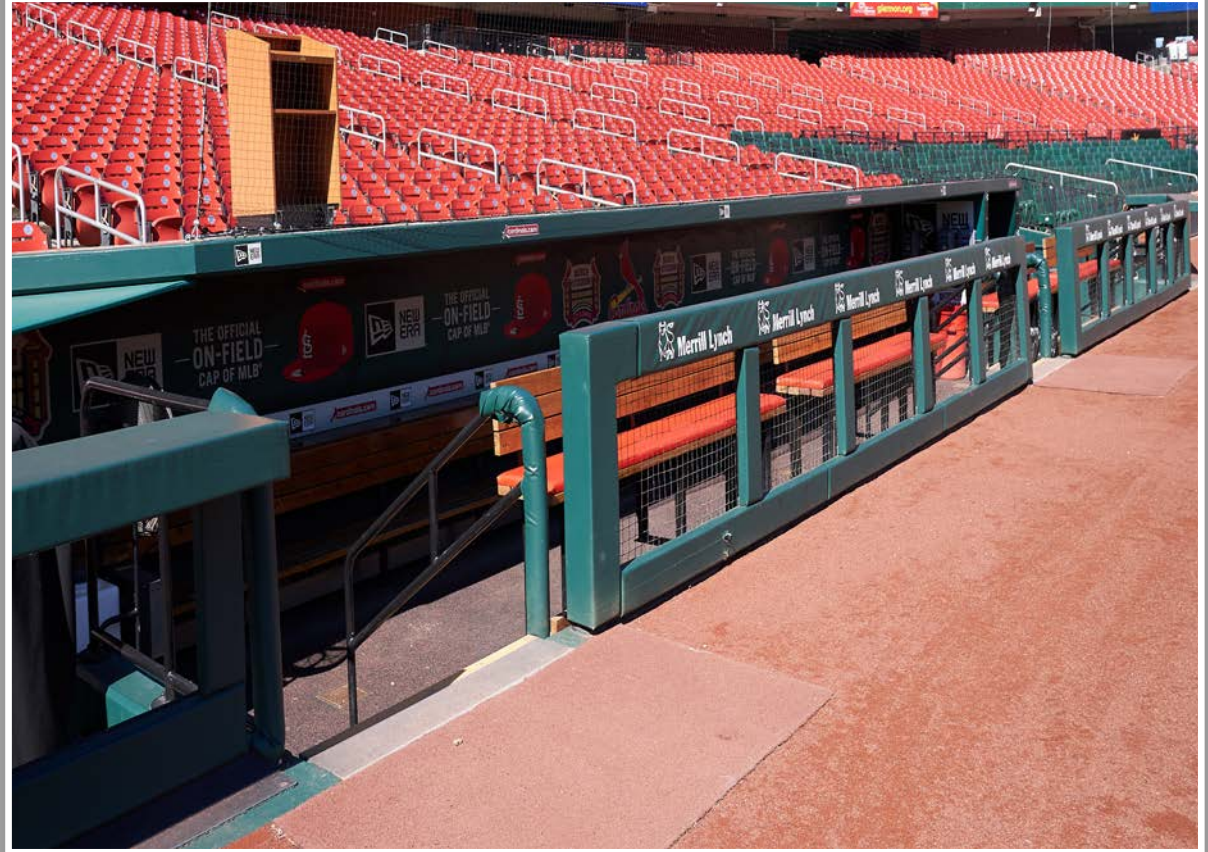

Busch Stadium Ground Rules

RULE #2: The screened extension from the foul pole to the top of the outfield wall is treated as part of the foul pole:

- Ball in flight striking extension: **Home Run**
- Ball striking the top of the outfield wall in fair territory then extension: **Home Run**
- Bounding ball (off of the playing surface) striking the extension: **Two Bases**

| Busch Stadium Ground Rules

RF Wall Photos:

Busch Stadium Ground Rules

RF Corner Photos:

Busch Stadium Ground Rules

Tarp and RF Extended Fan Safety Netting Photos:

Busch Stadium Ground Rules

1B Dugout and Camera Well Photos: