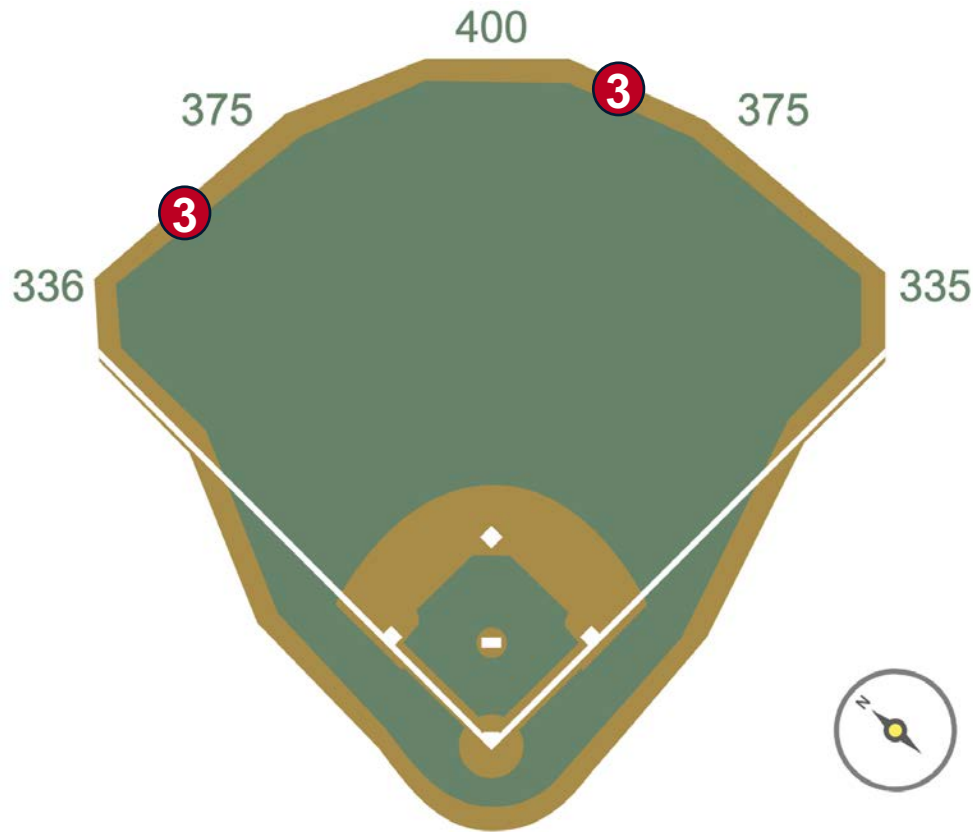

Busch Stadium Ground Rules

RULE #2: The screened extension from the foul pole to the top of the outfield wall is treated as part of the foul pole:

- Ball in flight striking extension: **Home Run**
- Ball striking the top of the outfield wall in fair territory then extension: **Home Run**
- Bounding ball (off of the playing surface) striking the extension: **Two Bases**

Busch Stadium Ground Rules

RULE #3: Batted ball in flight striking the top of the padded outfield wall and rebounding onto playing field: **In Play**

Busch Stadium Ground Rules

RULE #4: Batted ball in flight striking the top of the padded outfield wall and continuing over the wall: **Home Run**