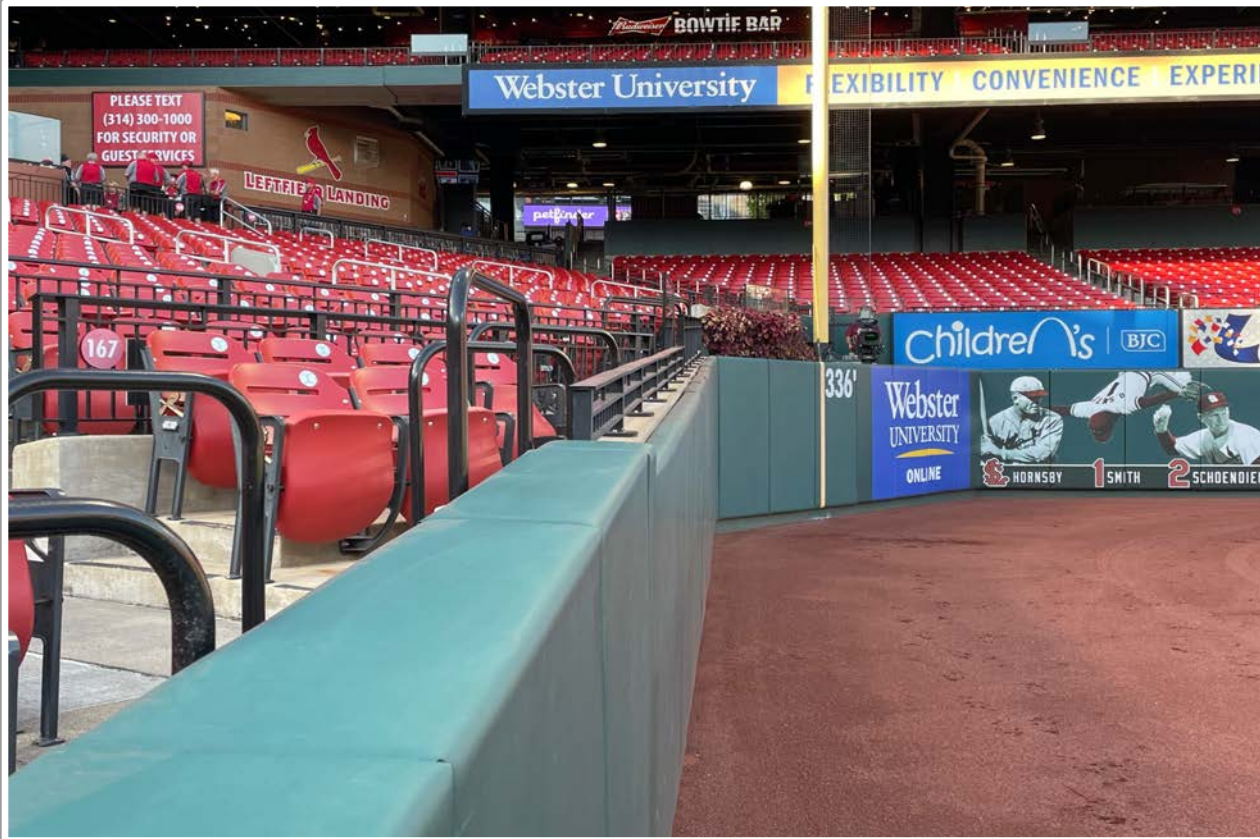

Busch Stadium Ground Rules

LF Corner Photos: