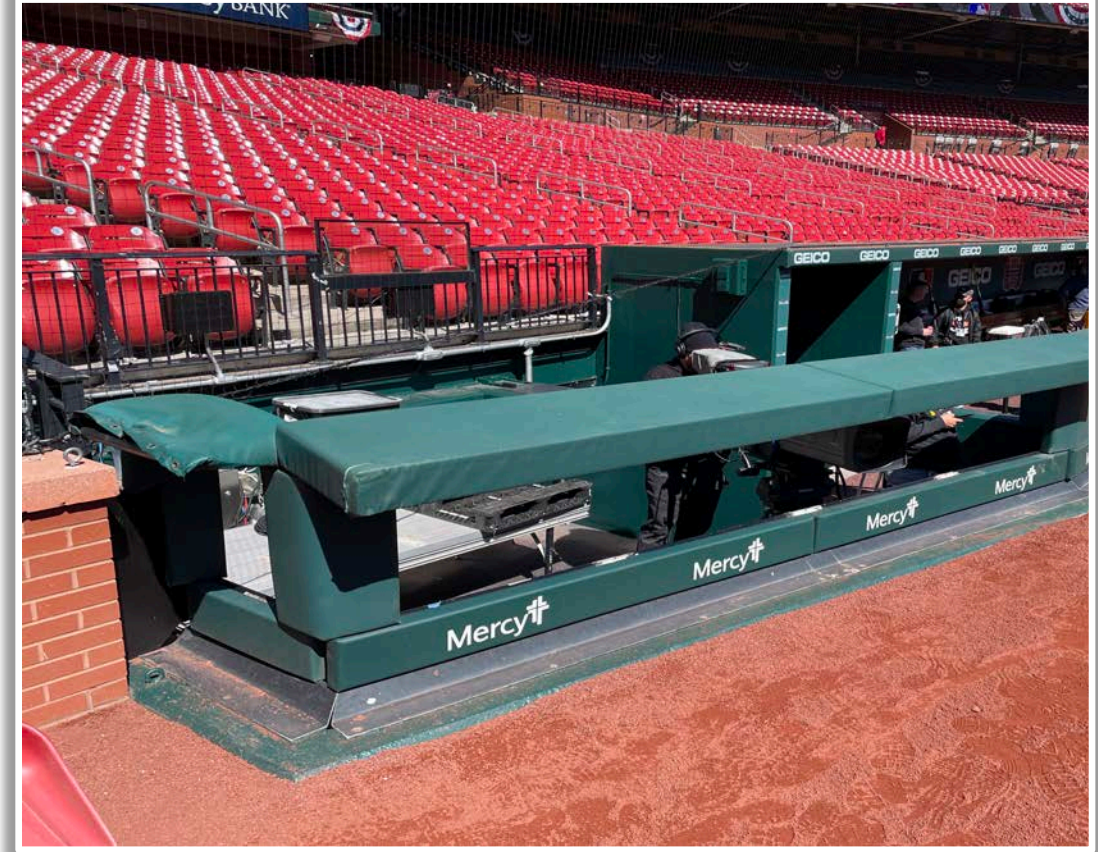

Busch Stadium Ground Rules

RULE #5: Batted ball in flight striking the concrete portion of the wall or beyond regardless of whether or not it bounces back onto the field:

Home Run

Busch Stadium Ground Rules

Backstop Photos:

Busch Stadium Ground Rules

3B Dugout and Camera Well Photos:

Busch Stadium Ground Rules

3B iPad Camera Photos:

A ball that strikes the camera behind the netting and enclosed padding is *live and in play* unless it becomes lodged or is otherwise deemed unplayable (i.e. goes completely through the netting).