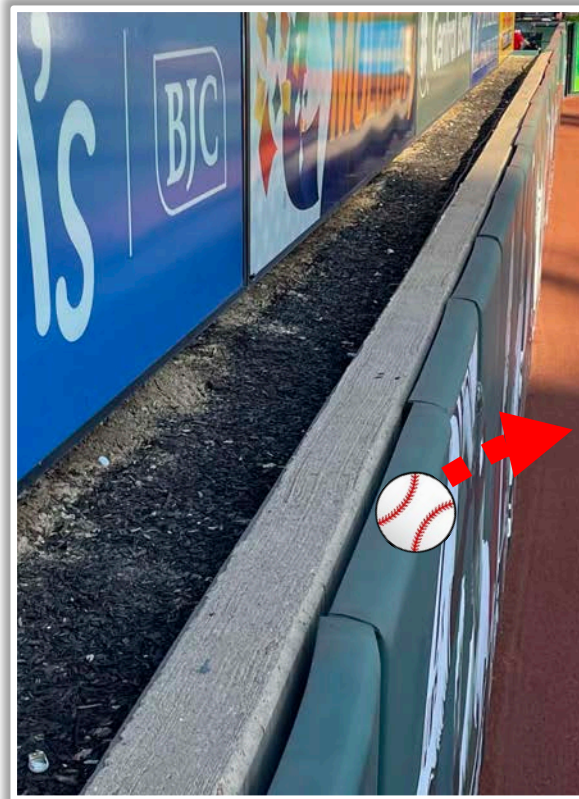

Busch Stadium

2023 Ground Rules

Date: March 30, 2023

Busch Stadium Ground Rules

RULE #1: Fair batted bounding or thrown ball striking the safety railings on the inclined walls down the left field and right field lines in foul territory and rebounding onto the playing field: **In Play**

Busch Stadium Ground Rules

RULE #2: The screened extension from the foul pole to the top of the outfield wall is treated as part of the foul pole:

- Ball in flight striking extension: **Home Run**
- Ball striking the top of the outfield wall in fair territory then extension: **Home Run**
- Bounding ball (off of the playing surface) striking the extension: **Two Bases**

Busch Stadium Ground Rules

RULE #3: Batted ball in flight striking the top of the padded outfield wall and rebounding onto playing field: **In Play**

Busch Stadium Ground Rules

RULE #4: Batted ball in flight striking the top of the padded outfield wall and continuing over the wall: **Home Run**

Backstop Photos:

Busch Stadium Ground Rules

3B Dugout and Camera Well Photos:

Busch Stadium Ground Rules

3B iPad Camera Photos:

A ball that strikes the camera behind the netting and enclosed padding is *live and in play* unless it becomes lodged or is otherwise deemed unplayable (i.e. goes completely through the netting).