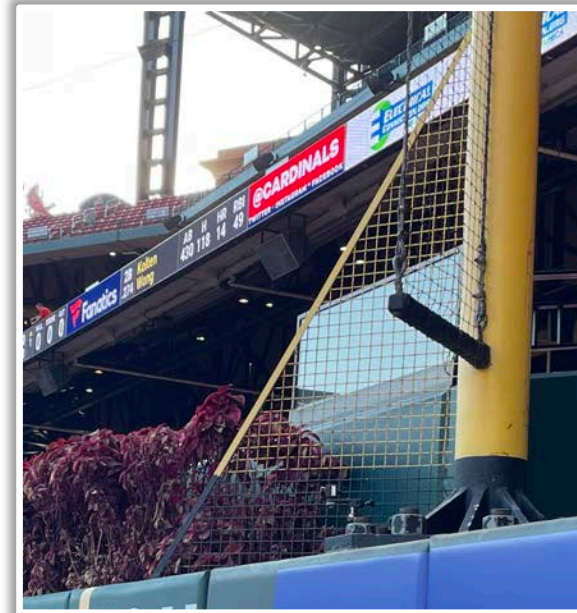

Busch Stadium

2023 Ground Rules

Date: March 30, 2023

Busch Stadium Ground Rules

RULE #1: Fair batted bounding or thrown ball striking the safety railings on the inclined walls down the left field and right field lines in foul territory and rebounding onto the playing field: **In Play**

Busch Stadium Ground Rules

RULE #2: The screened extension from the foul pole to the top of the outfield wall is treated as part of the foul pole:

- Ball in flight striking extension: **Home Run**
- Ball striking the top of the outfield wall in fair territory then extension: **Home Run**
- Bounding ball (off of the playing surface) striking the extension: **Two Bases**

Busch Stadium Ground Rules

RULE #5: Batted ball in flight striking the concrete portion of the wall or beyond regardless of whether or not it bounces back onto the field:

Home Run

Busch Stadium Ground Rules

Backstop Photos:

Busch Stadium Ground Rules

3B Dugout and Camera Well Photos:

Busch Stadium Ground Rules

3B iPad Camera Photos:

A ball that strikes the camera behind the netting and enclosed padding is *live and in play* unless it becomes lodged or is otherwise deemed unplayable (i.e. goes completely through the netting).