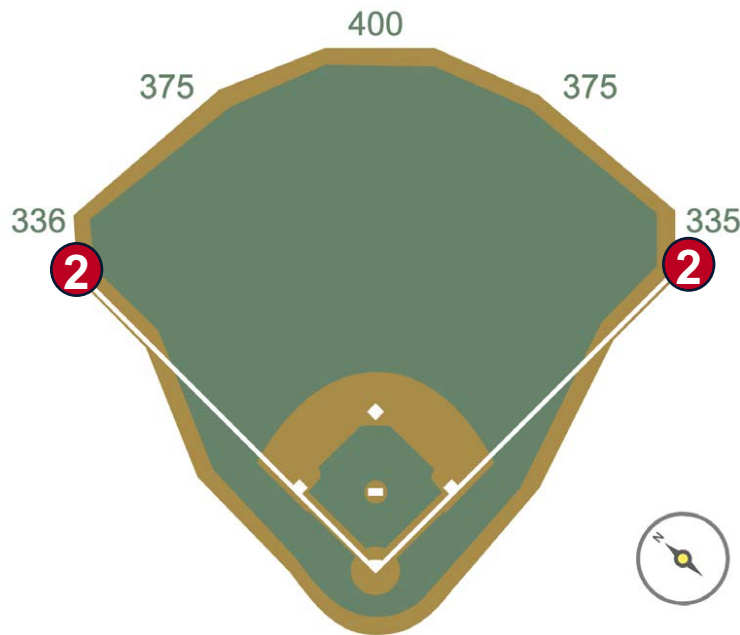

Busch Stadium

2023 Ground Rules

Date: March 30, 2023

Busch Stadium Ground Rules

RULE #1: Fair batted bounding or thrown ball striking the safety railings on the inclined walls down the left field and right field lines in foul territory and rebounding onto the playing field: **In Play**

Busch Stadium Ground Rules

RULE #2: The screened extension from the foul pole to the top of the outfield wall is treated as part of the foul pole:

- Ball in flight striking extension: **Home Run**
- Ball striking the top of the outfield wall in fair territory then extension: **Home Run**
- Bounding ball (off of the playing surface) striking the extension: **Two Bases**