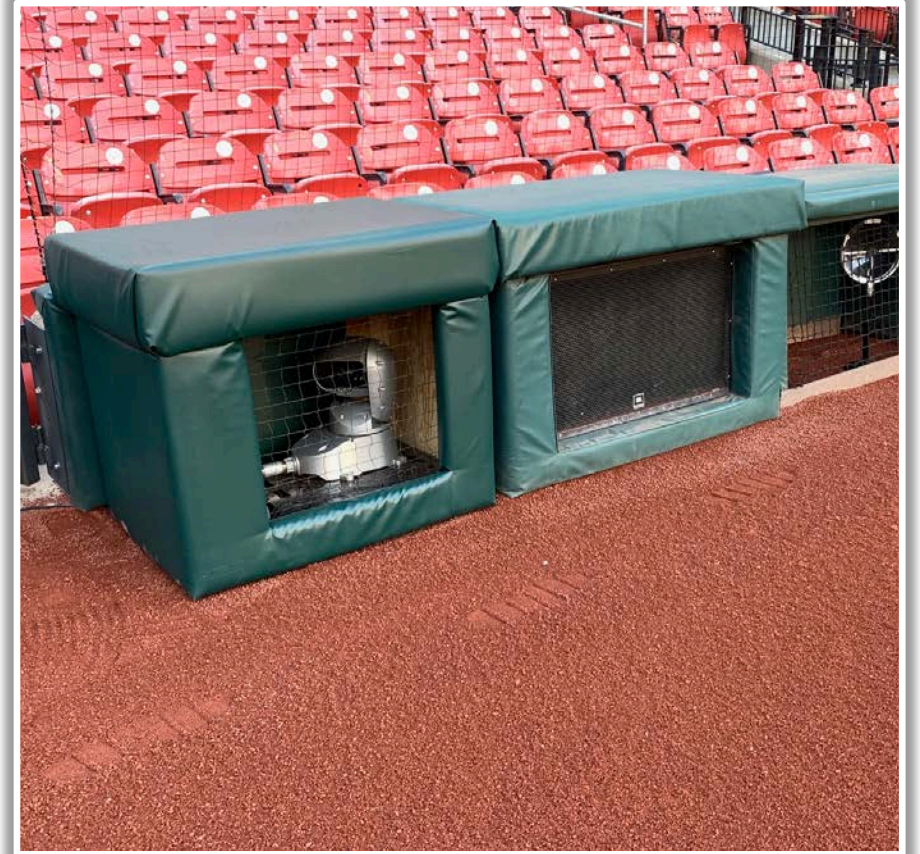

Busch Stadium Ground Rules

RULE #2: The screened extension from the foul pole to the top of the outfield wall is treated as part of the foul pole:

- Ball in flight striking extension: **Home Run**
- Ball striking the top of the outfield wall in fair territory then extension: **Home Run**
- Bounding ball (off of the playing surface) striking the extension: **Two Bases**

Busch Stadium Ground Rules

RULE #5: Batted ball in flight striking the concrete portion of the wall or beyond regardless of whether or not it bounces back onto the field:

Home Run

Busch Stadium Ground Rules

Backstop Photos:

Busch Stadium Ground Rules

3B Dugout and Camera Well Photos:

Busch Stadium Ground Rules

3B iPad Camera Photos:

A ball that strikes the camera behind the netting and enclosed padding is *live and in play* unless it becomes lodged or is otherwise deemed unplayable (i.e. goes completely through the netting).