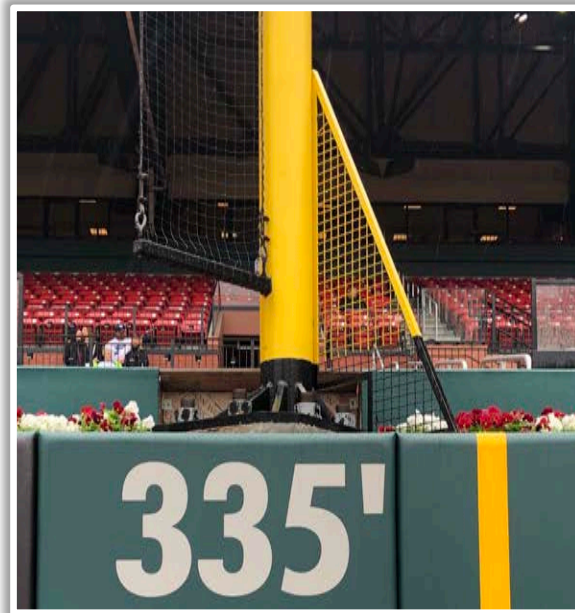

Busch Stadium

2023 Ground Rules

Date: March 30, 2023

Busch Stadium Ground Rules

RULE #1: Fair batted bounding or thrown ball striking the safety railings on the inclined walls down the left field and right field lines in foul territory and rebounding onto the playing field: **In Play**

Busch Stadium Ground Rules

RULE #2: The screened extension from the foul pole to the top of the outfield wall is treated as part of the foul pole:

- Ball in flight striking extension: **Home Run**
- Ball striking the top of the outfield wall in fair territory then extension: **Home Run**
- Bounding ball (off of the playing surface) striking the extension: **Two Bases**

Busch Stadium Ground Rules

RULE #5: Batted ball in flight striking the concrete portion of the wall or beyond regardless of whether or not it bounces back onto the field:

Home Run

Busch Stadium Ground Rules

Backstop Photos:

Busch Stadium Ground Rules

3B Dugout and Camera Well Photos:

Busch Stadium Ground Rules

3B iPad Camera Photos:

A ball that strikes the camera behind the netting and enclosed padding is *live and in play* unless it becomes lodged or is otherwise deemed unplayable (i.e. goes completely through the netting).