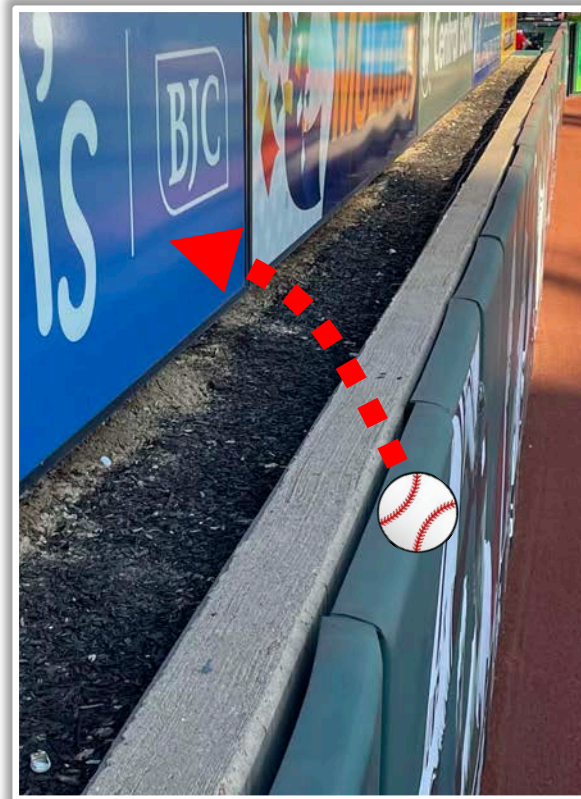

Busch Stadium

2023 Ground Rules

Date: March 30, 2023

Busch Stadium Ground Rules

RULE #1: Fair batted bounding or thrown ball striking the safety railings on the inclined walls down the left field and right field lines in foul territory and rebounding onto the playing field: **In Play**

Busch Stadium Ground Rules

RULE #2: The screened extension from the foul pole to the top of the outfield wall is treated as part of the foul pole:

- Ball in flight striking extension: **Home Run**
- Ball striking the top of the outfield wall in fair territory then extension: **Home Run**
- Bounding ball (off of the playing surface) striking the extension: **Two Bases**

Busch Stadium Ground Rules

RULE #3: Batted ball in flight striking the top of the padded outfield wall and rebounding onto playing field: **In Play**

Busch Stadium Ground Rules

RULE #4: Batted ball in flight striking the top of the padded outfield wall and continuing over the wall: **Home Run**

Backstop Photos:

Busch Stadium Ground Rules

3B Dugout and Camera Well Photos:

Busch Stadium Ground Rules

3B iPad Camera Photos:

A ball that strikes the camera behind the netting and enclosed padding is *live and in play* unless it becomes lodged or is otherwise deemed unplayable (i.e. goes completely through the netting).