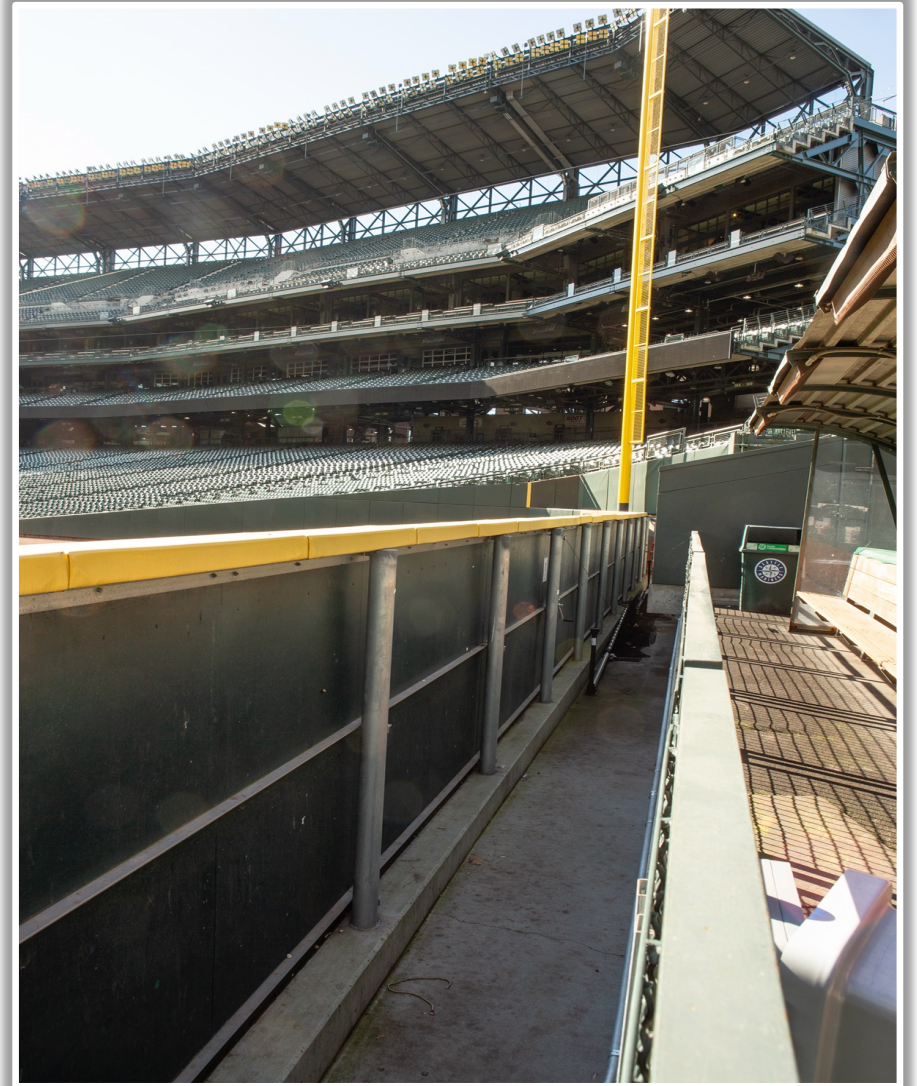

T-Mobile Park Ground Rules

LF Wall Photos: