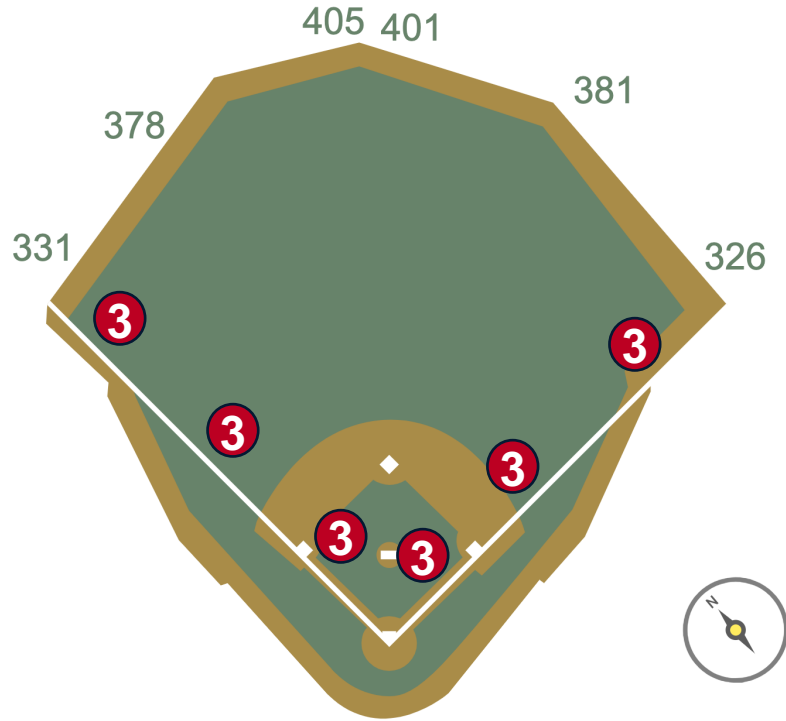

T-Mobile Park

2024 Ground Rules

Date: March 28, 2024

T-Mobile Park Ground Rules

RULE #1: Fair bounding ball striking the portion of the wall that is recessed above the padded outfield wall: **Out of Play, Two Bases**

T-Mobile Park Ground Rules

RULE #2: Netting in right field corner in foul territory is above and beyond the wall. A batted ball that bounds into the netting is a dead ball whether or not it rebounds onto the playing field: **Two Bases**

T-Mobile Park Ground Rules

RULE #3: Batted ball strikes roof truss over fair territory: **In Play**

- If caught by fielder, batter is out and runners advance at own risk.

T-Mobile Park Ground Rules

RULE #4: Batted ball strikes roof truss over foul territory: **Dead Ball**