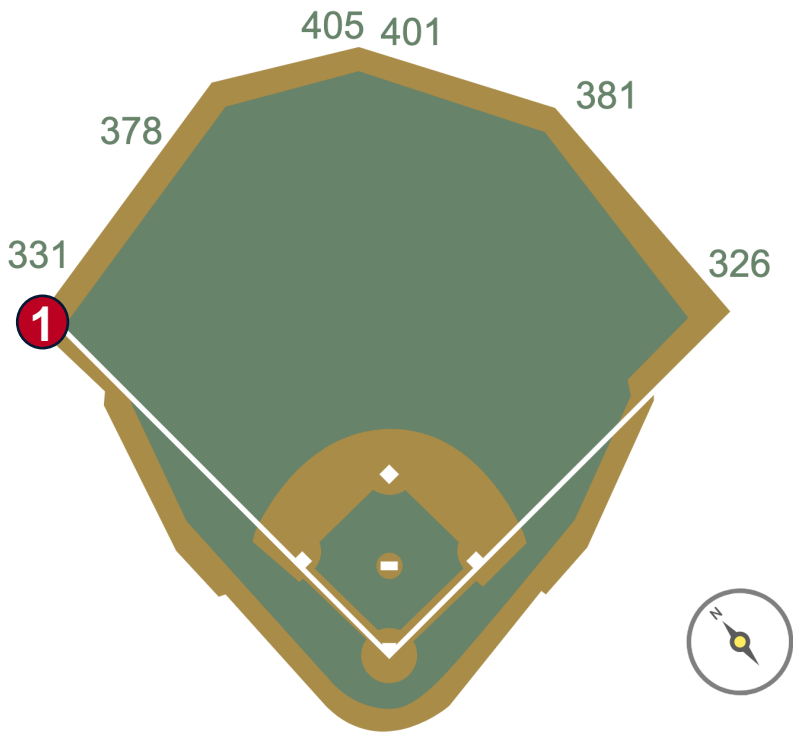

T-Mobile Park

2024 Ground Rules

Date: March 28, 2024

T-Mobile Park Ground Rules

RULE #1: Fair bounding ball striking the portion of the wall that is recessed above the padded outfield wall: **Out of Play, Two Bases**

T-Mobile Park Ground Rules

RULE #2: Netting in right field corner in foul territory is above and beyond the wall. A batted ball that bounds into the netting is a dead ball whether or not it rebounds onto the playing field: **Two Bases**

T-Mobile Park Ground Rules

RULE #3: Batted ball strikes roof truss over fair territory: **In Play**

- If caught by fielder, batter is out and runners advance at own risk.

T-Mobile Park Ground Rules

RULE #4: Batted ball strikes roof truss over foul territory: **Dead Ball**