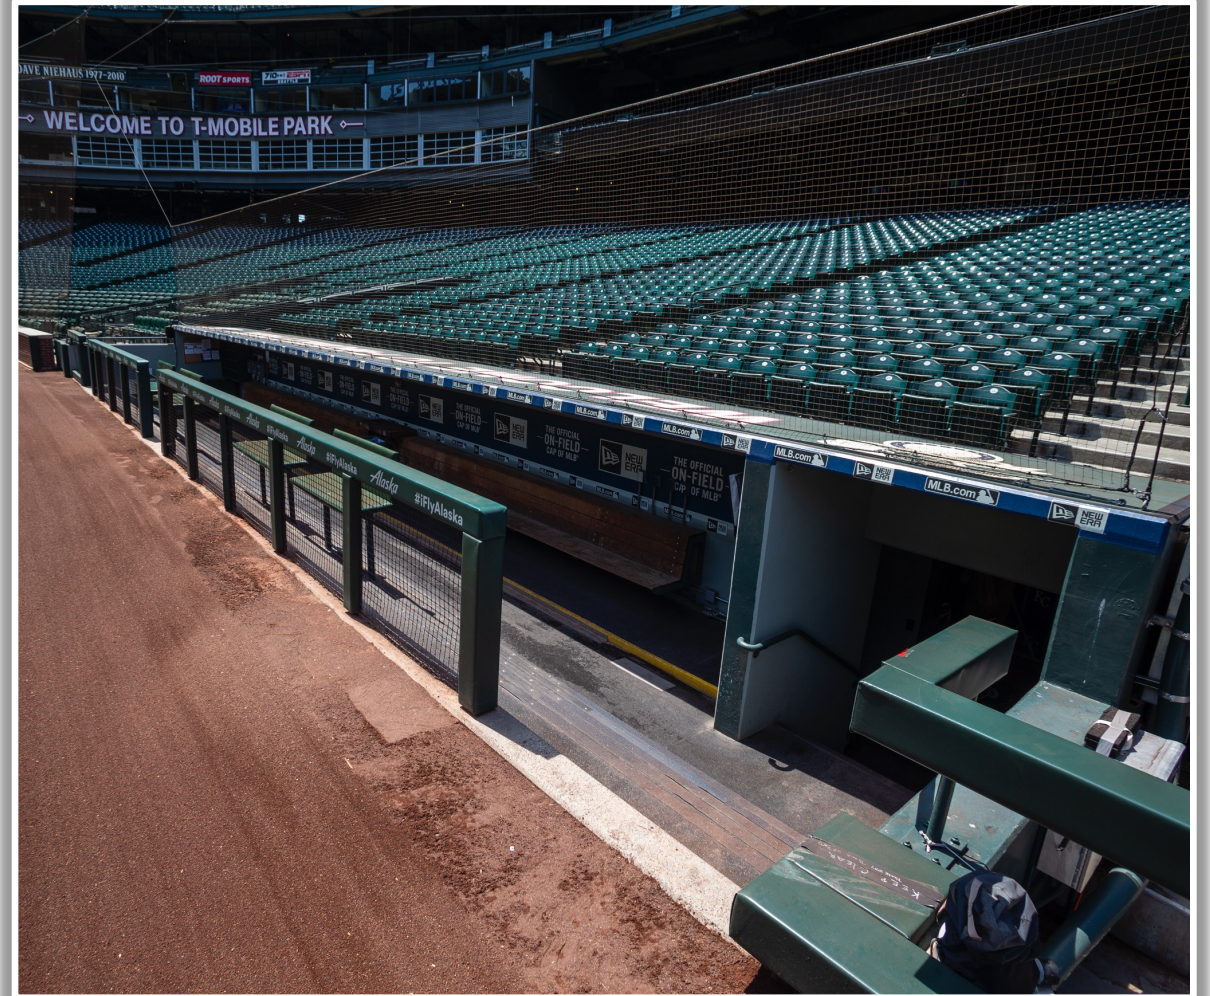

T-Mobile Park Ground Rules

3B Dugout Photos: