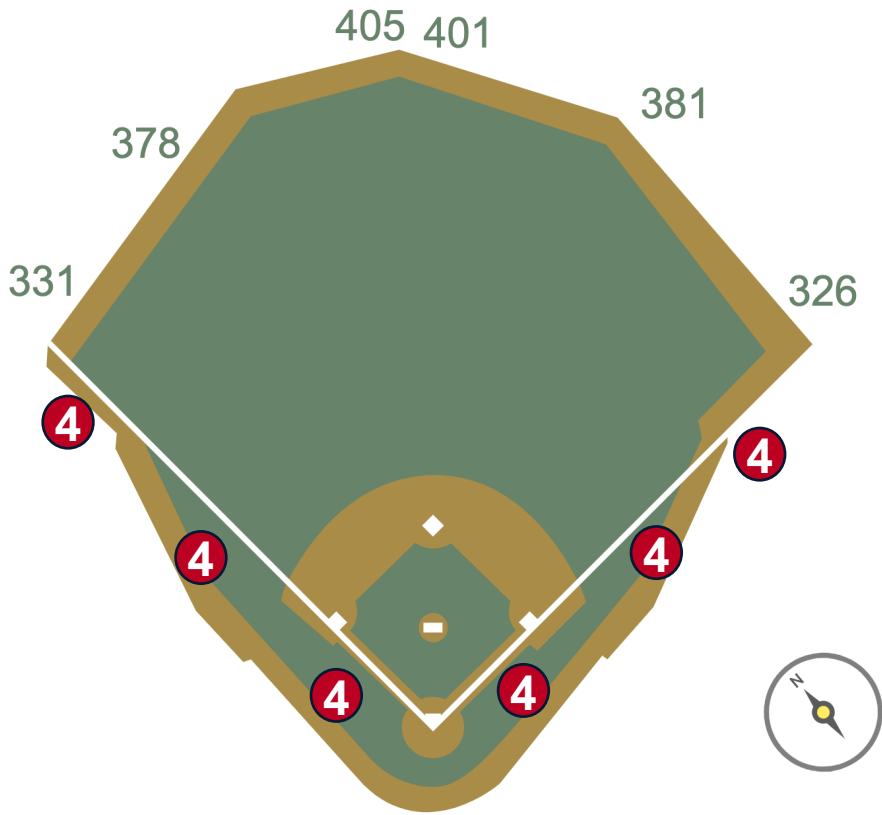

T-Mobile Park Ground Rules

RULE #2: Netting in right field corner in foul territory is above and beyond the wall. A batted ball that bounds into the netting is a dead ball whether or not it rebounds onto the playing field: **Two Bases**

T-Mobile Park Ground Rules

RULE #3: Batted ball strikes roof truss over fair territory: **In Play**

- If caught by fielder, batter is out and runners advance at own risk.

T-Mobile Park Ground Rules

RULE #4: Batted ball strikes roof truss over foul territory: **Dead Ball**