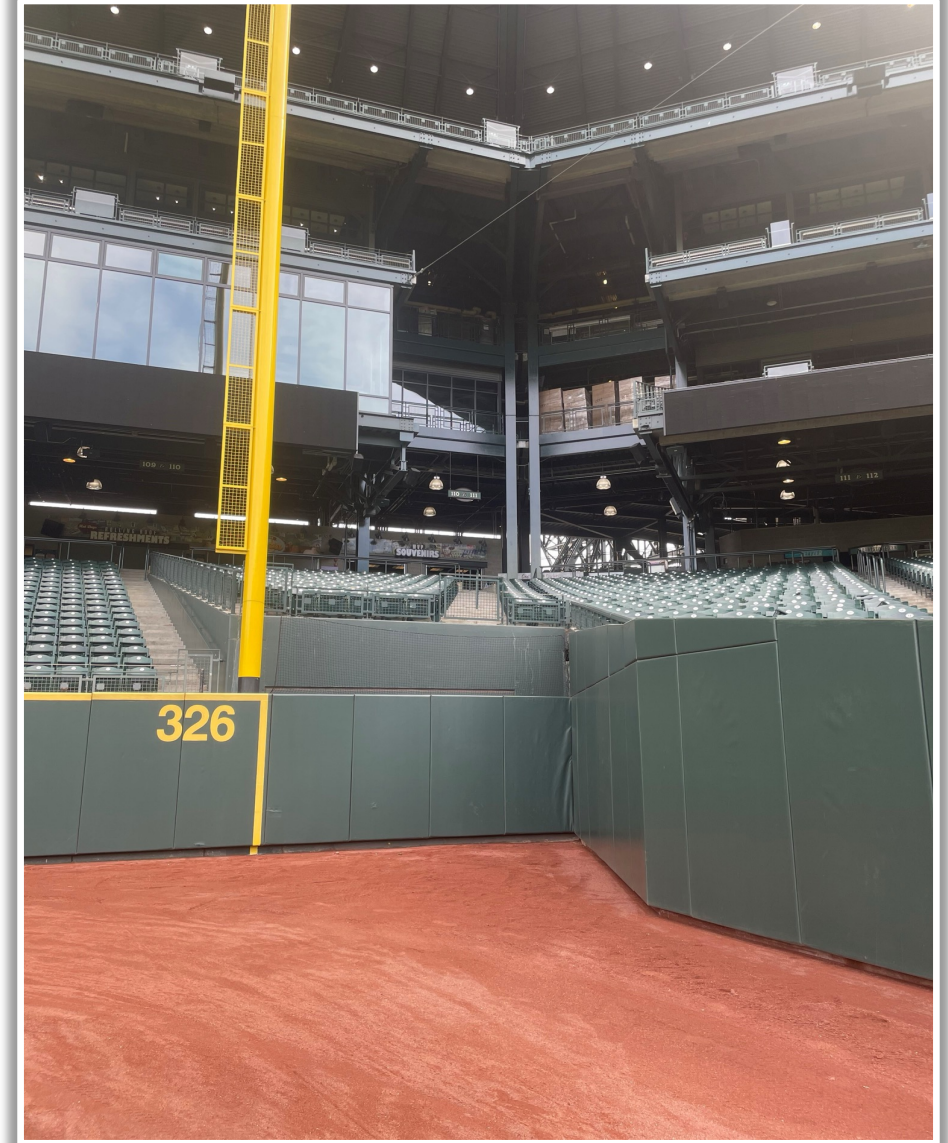

T-Mobile Park Ground Rules

RULE #2: Netting in right field corner in foul territory is above and beyond the wall. A batted ball that bounds into the netting is a dead ball whether or not it rebounds onto the playing field: **Two Bases**

A ball that strikes the camera behind the netting and enclosed padding is **live and in play** unless it becomes lodged or is otherwise deemed unplayable (i.e. goes completely through the netting).

T-Mobile Park Ground Rules

LF Wall Photos:

T-Mobile Park Ground Rules

CF Wall Photos:

T-Mobile Park Ground Rules

RF Wall Photos:

T-Mobile Park Ground Rules

RF Corner:

T-Mobile Park Ground Rules