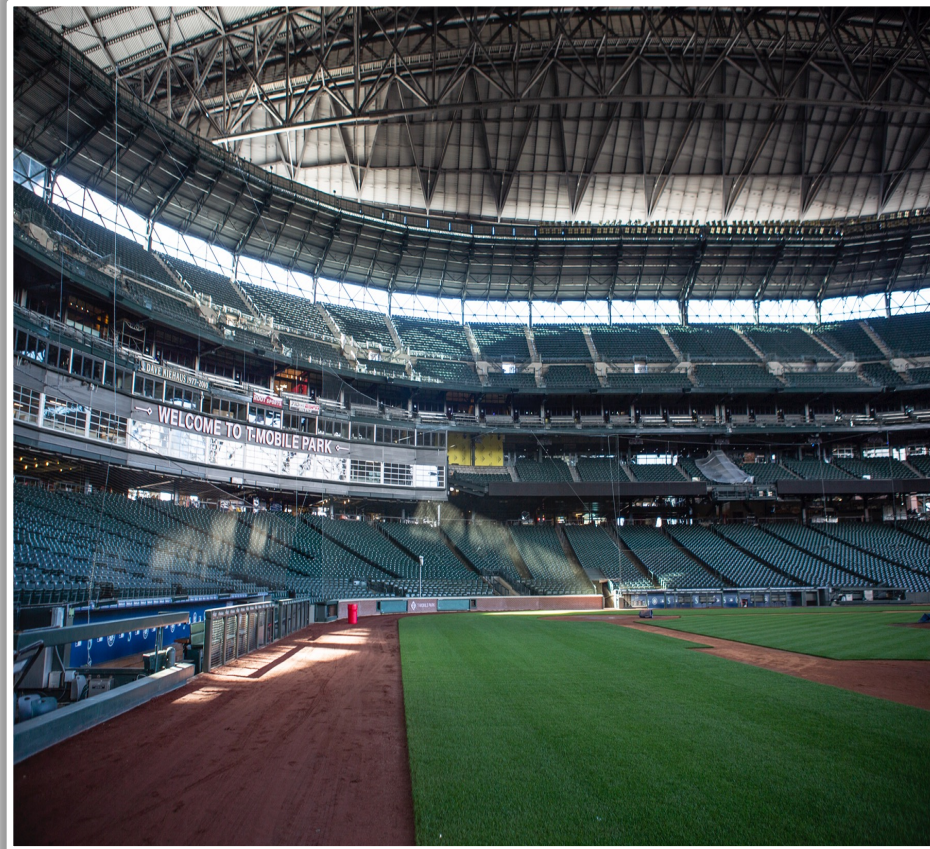

T-Mobile Park Ground Rules

RULE #3: Batted ball strikes roof truss over fair territory: **In Play**

- If caught by fielder, batter is out and runners advance at own risk.

T-Mobile Park Ground Rules

RULE #4: Batted ball strikes roof truss over foul territory: **Dead Ball**

A ball that strikes the camera behind the netting and enclosed padding is **live and in play** unless it becomes lodged or is otherwise deemed unplayable (i.e. goes completely through the netting).

T-Mobile Park Ground Rules