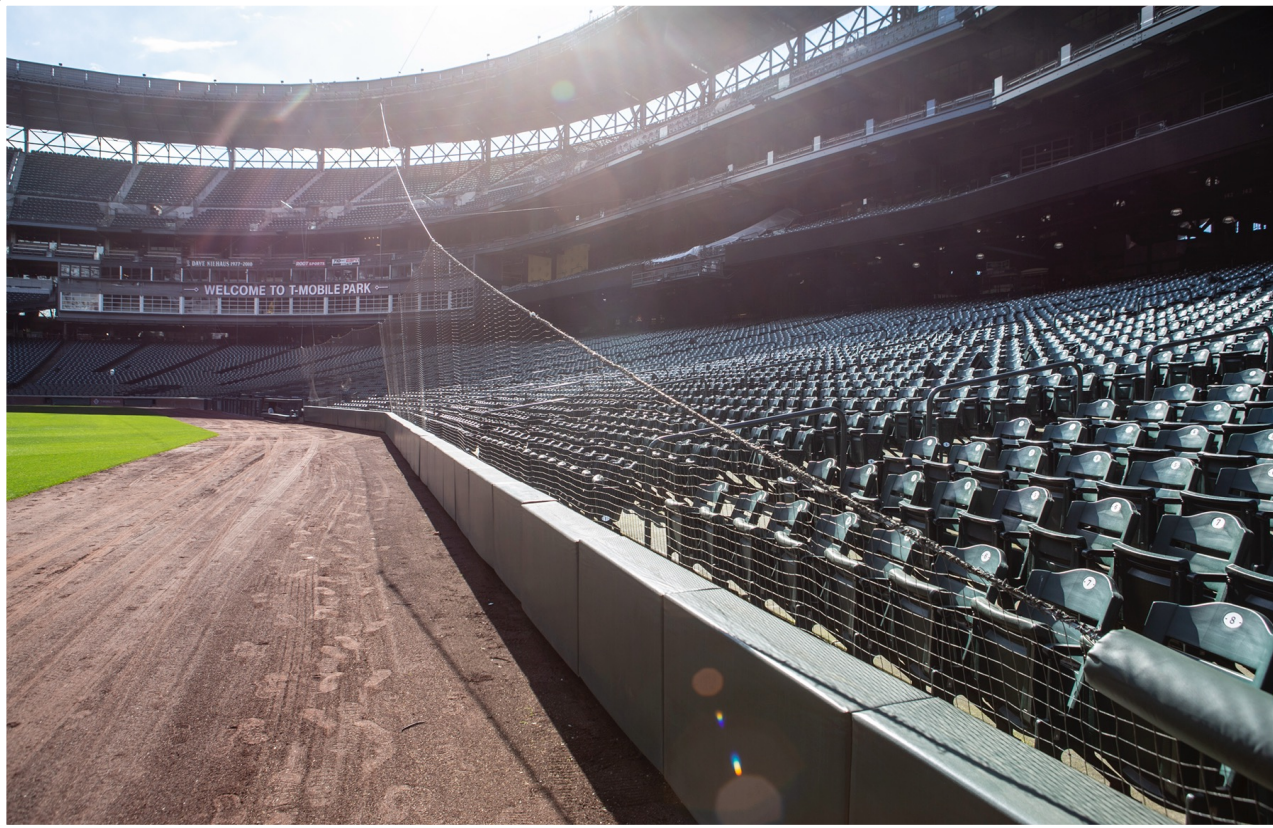

T-Mobile Park Ground Rules

LF Extended Fan Safety Netting Photos: