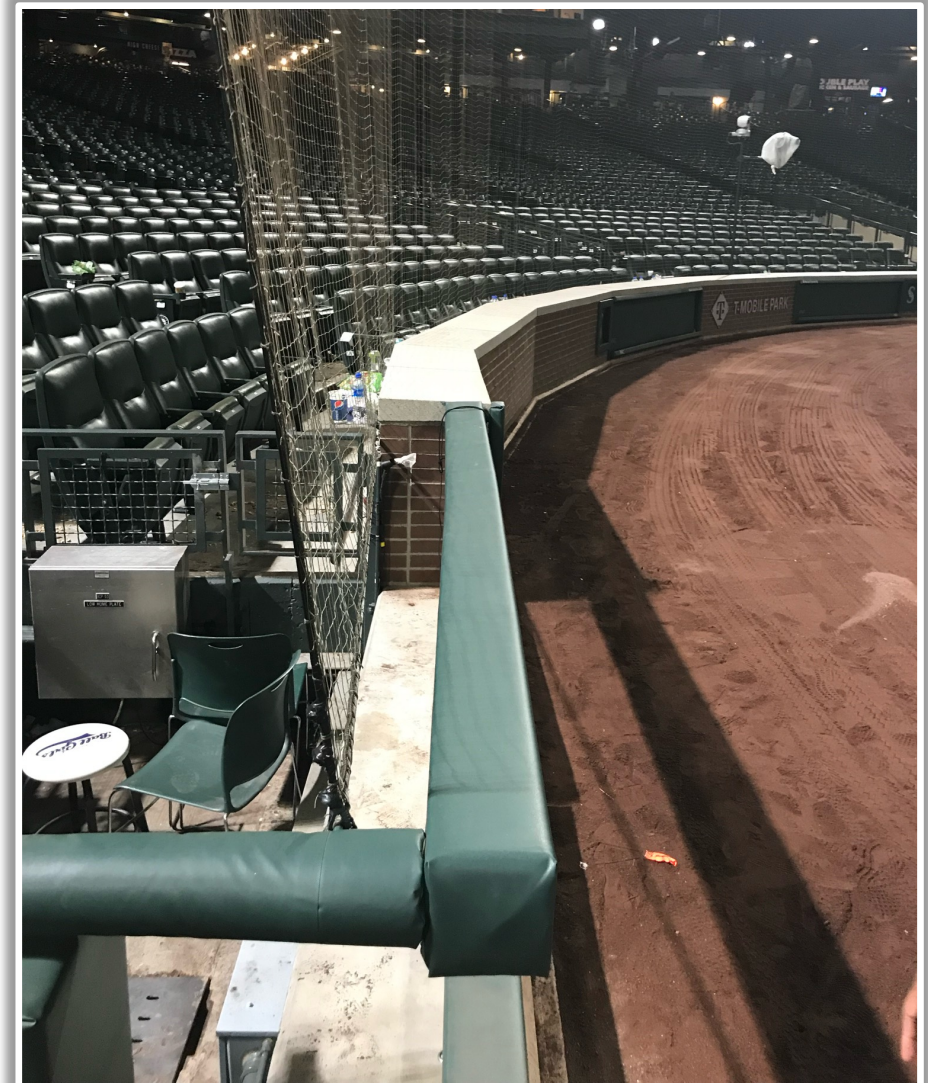

T-Mobile Park Ground Rules

RULE #2: Netting in right field corner in foul territory is above and beyond the wall. A batted ball that bounds into the netting is a dead ball whether or not it rebounds onto the playing field: **Two Bases**

T-Mobile Park Ground Rules

RULE #3: Batted ball strikes roof truss over fair territory: **In Play**

- If caught by fielder, batter is out and runners advance at own risk.

T-Mobile Park Ground Rules

RULE #4: Batted ball strikes roof truss over foul territory: **Dead Ball**

T-Mobile Park Ground Rules

Backstop Photos:

T-Mobile Park Ground Rules

3B Dugout Photos:

T-Mobile Park Ground Rules

3B iPad Camera Photos:

3B Pitcher Camera

3B Batter Camera

A ball that strikes the camera behind the netting and enclosed padding is **live and in play** unless it becomes lodged or is otherwise deemed unplayable (i.e. goes completely through the netting).

T-Mobile Park Ground Rules