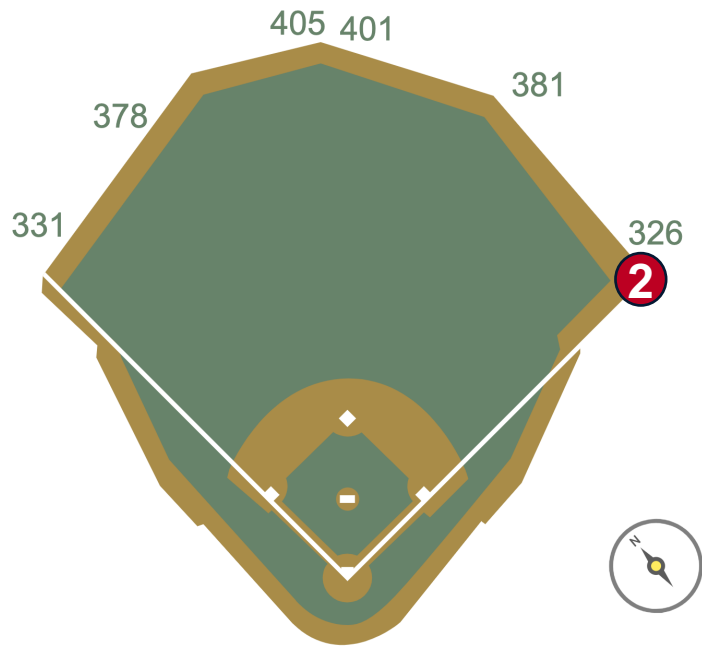

T-Mobile Park

2024 Ground Rules

Date: March 28, 2024

T-Mobile Park Ground Rules

RULE #1: Fair bounding ball striking the portion of the wall that is recessed above the padded outfield wall: **Out of Play, Two Bases**

T-Mobile Park Ground Rules

RULE #2: Netting in right field corner in foul territory is above and beyond the wall. A batted ball that bounds into the netting is a dead ball whether or not it rebounds onto the playing field: **Two Bases**

T-Mobile Park Ground Rules

RULE #3: Batted ball strikes roof truss over fair territory: **In Play**

- If caught by fielder, batter is out and runners advance at own risk.

T-Mobile Park Ground Rules

RULE #4: Batted ball strikes roof truss over foul territory: **Dead Ball**