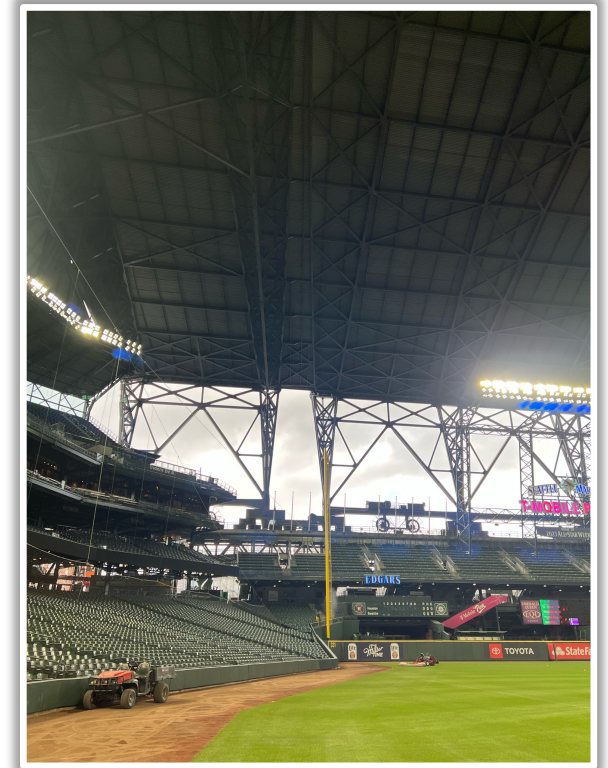

T-Mobile Park Ground Rules

RULE #2: Netting in right field corner in foul territory is above and beyond the wall. A batted ball that bounds into the netting is a dead ball whether or not it rebounds onto the playing field: **Two Bases**

T-Mobile Park Ground Rules

RULE #3: Batted ball strikes roof truss over fair territory: **In Play**

- If caught by fielder, batter is out and runners advance at own risk.

T-Mobile Park Ground Rules

RULE #4: Batted ball strikes roof truss over foul territory: **Dead Ball**

A ball that strikes the camera behind the netting and enclosed padding is **live and in play** unless it becomes lodged or is otherwise deemed unplayable (i.e. goes completely through the netting).

T-Mobile Park Ground Rules