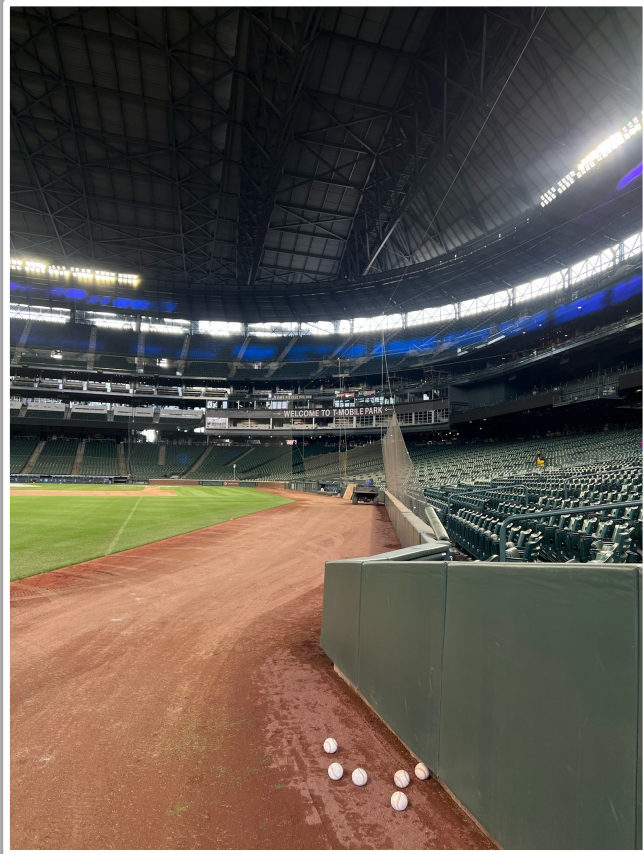

A ball that strikes the camera behind the netting and enclosed padding is **live and in play** unless it becomes lodged or is otherwise deemed unplayable (i.e. goes completely through the netting).

T-Mobile Park Ground Rules

3B Camera Well Photos:

T-Mobile Park Ground Rules

LF Extended Fan Safety Netting Photos:

T-Mobile Park Ground Rules

LF Foul Territory Photos:

T-Mobile Park Ground Rules

LF Corner Photos:

T-Mobile Park Ground Rules