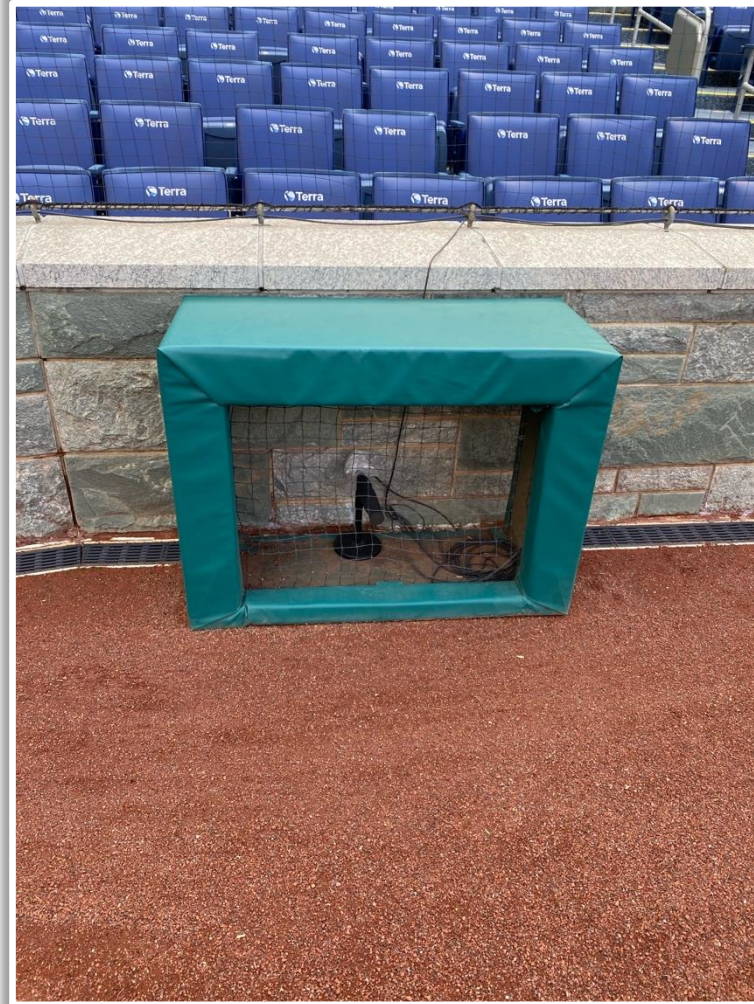

Nationals Park Ground Rules

Backstop Photos: