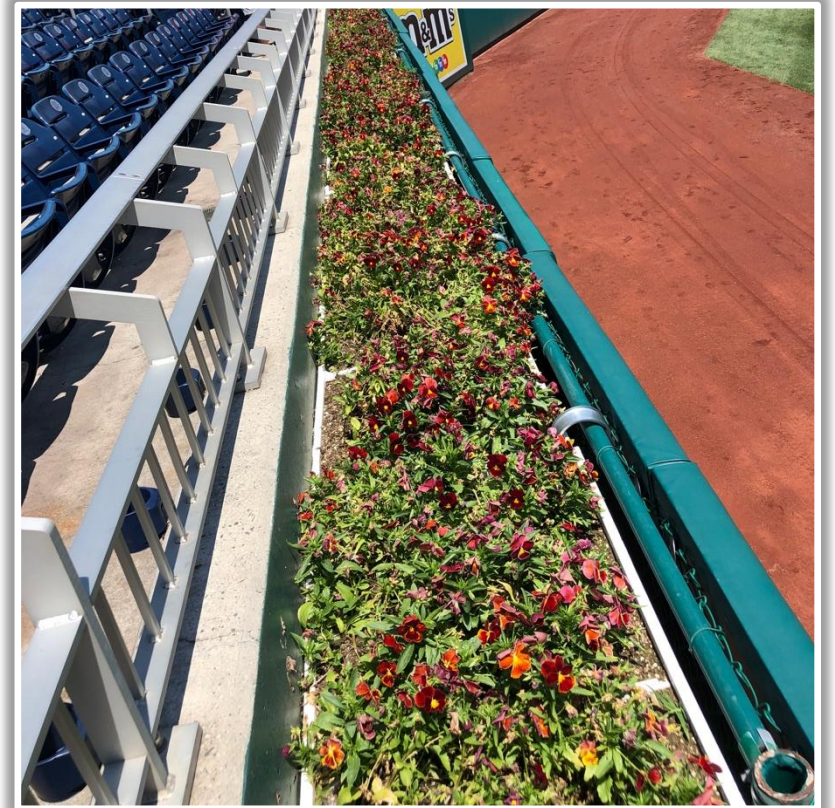

Nationals Park Ground Rules

RULE #2: Ball in flight striking the higher wall at a point above the lower wall and bounding over the lower wall: **Home Run**

Nationals Park Ground Rules

RULE #3: Fair bounding ball striking the portion of the wall that is recessed above the padded outfield wall: **Out of Play, Two Bases**

Nationals Park Ground Rules

RULE #4: Fair bounding ball striking above the padded outfield wall on or to the left of the vertical yellow line in foul territory: **In Play**

Nationals Park Ground Rules

RULE #5: Ball in flight striking beyond outfield fence and landing in the flowerbed or striking the fan safety railing in fair territory: **Home Run**

Nationals Park Ground Rules

RULE #6: The green metal support pipe on top of the chain-link fence is recessed and behind the outfield wall.

- Ball in flight striking the metal support pipe: **Home Run**
- Bouncing ball striking the metal support pipe: **Out of Play**