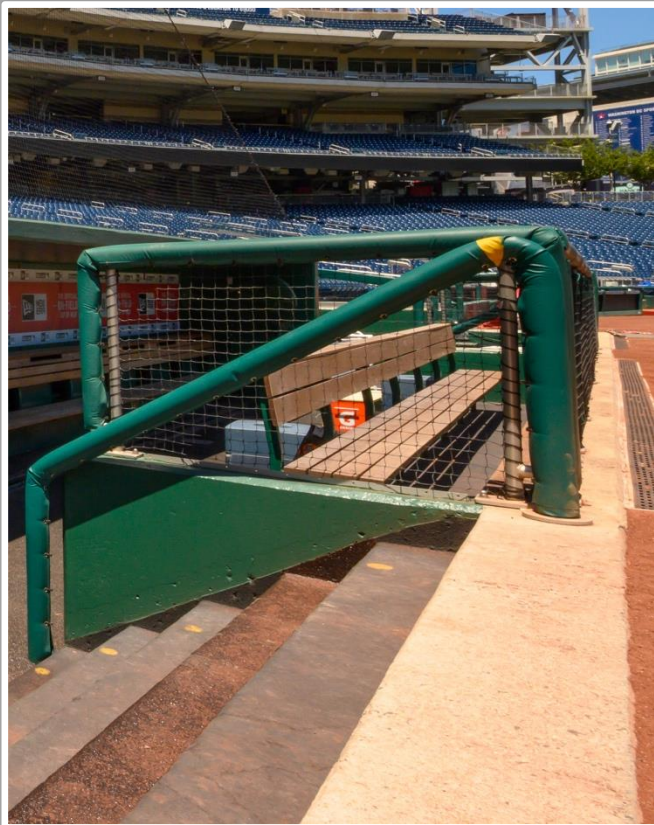

Nationals Park Ground Rules

3B Dugout Photos: