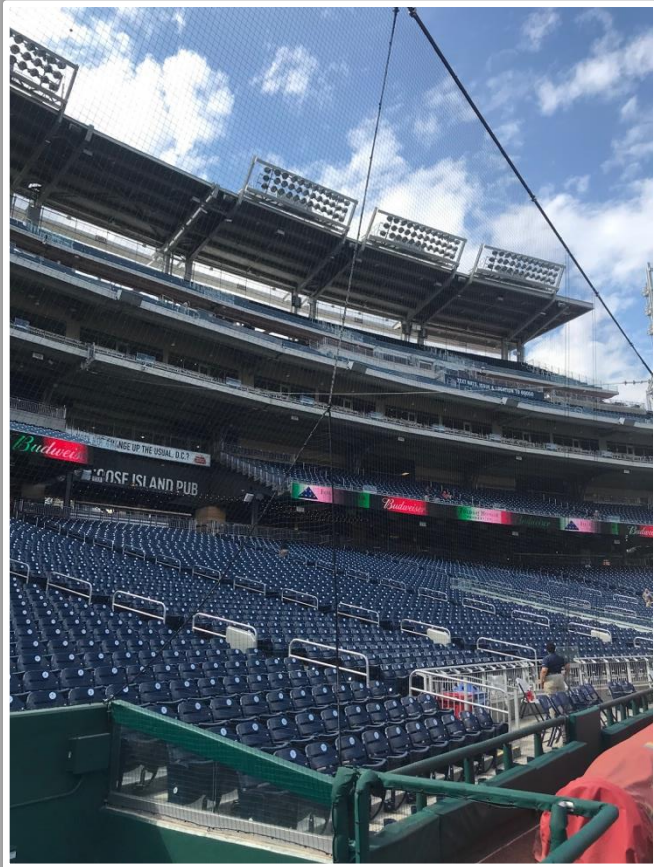

3B Camera Well Photos:

Nationals Park Ground Rules

LF Fan Safety Netting Photos:

Nationals Park Ground Rules

LF Fan Safety Netting Photos:

Nationals Park Ground Rules

LF Corner Photos:

Nationals Park Ground Rules