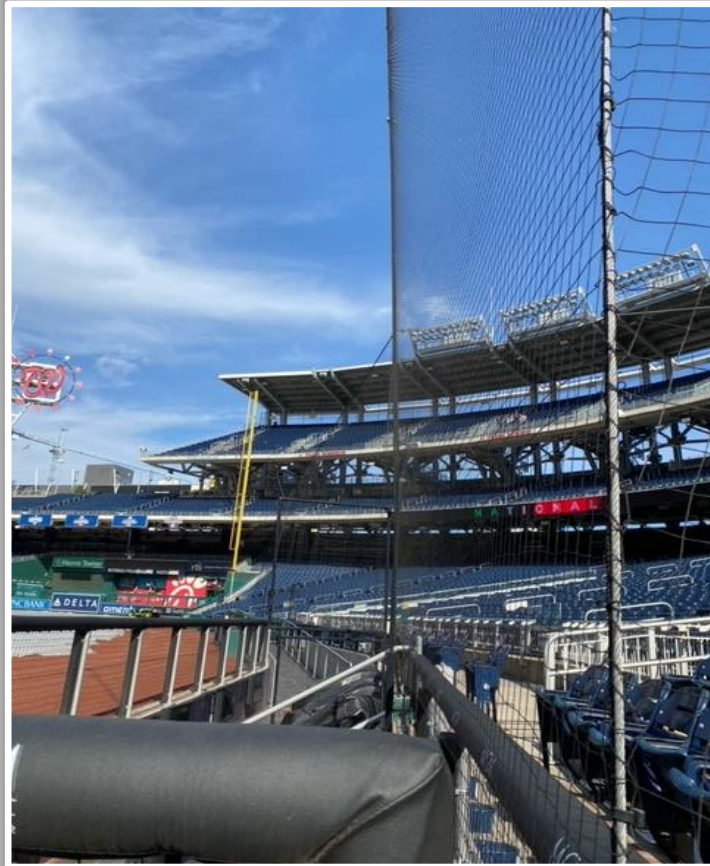

Nationals Park Ground Rules

RF Extended Fan Safety Netting Photos: