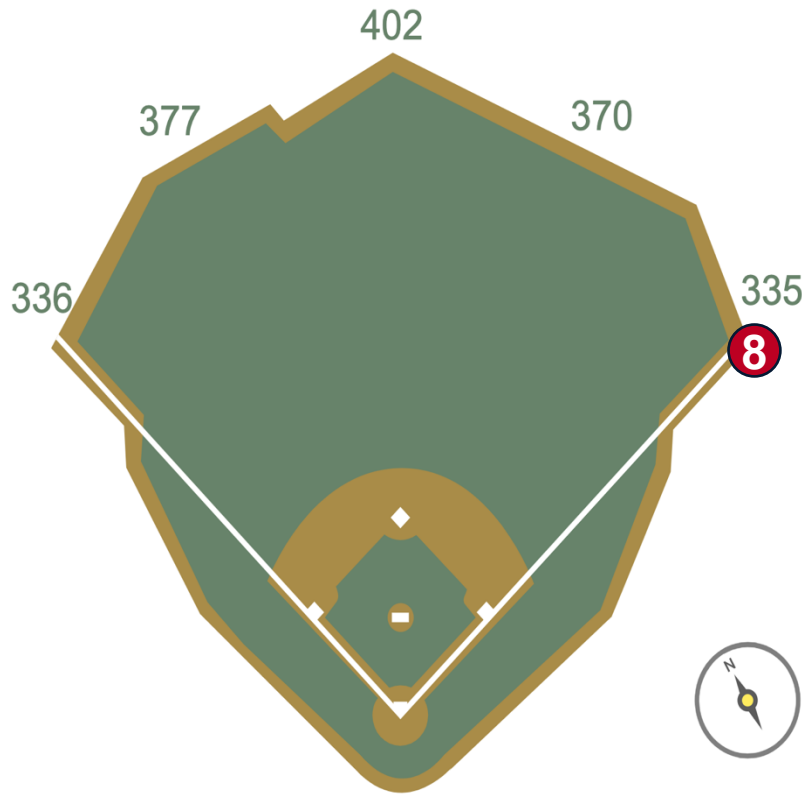

Nationals Park Ground Rules

RULE #8: Fair bounding ball striking the railing above the high wall in the right field corner in foul territory: **Out of Play, Two Bases**