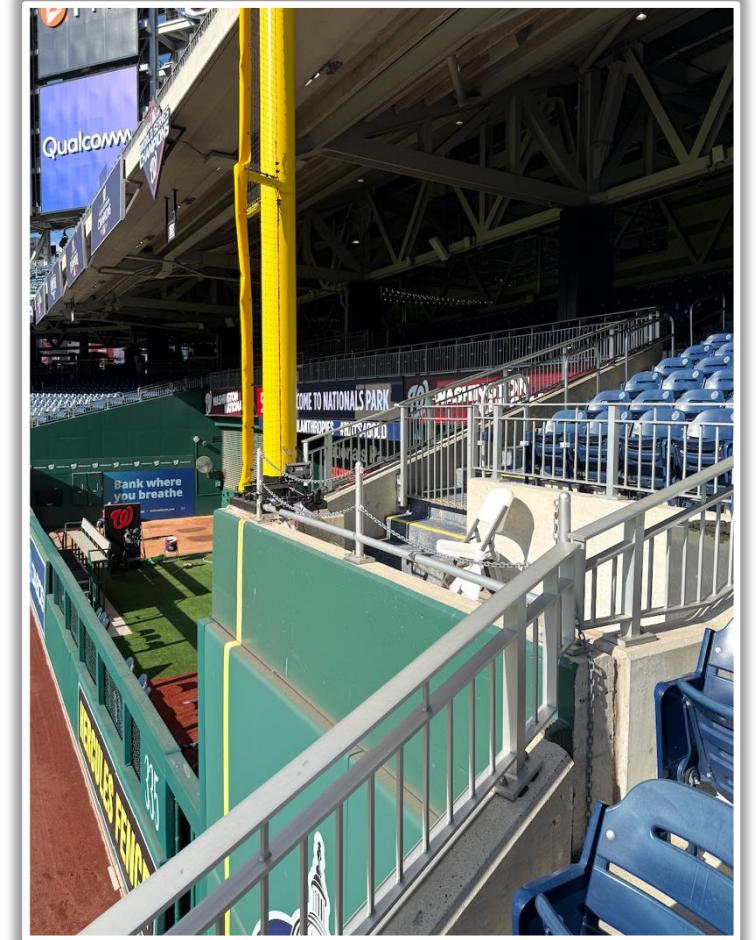

Nationals Park Ground Rules

RF Corner Photos: