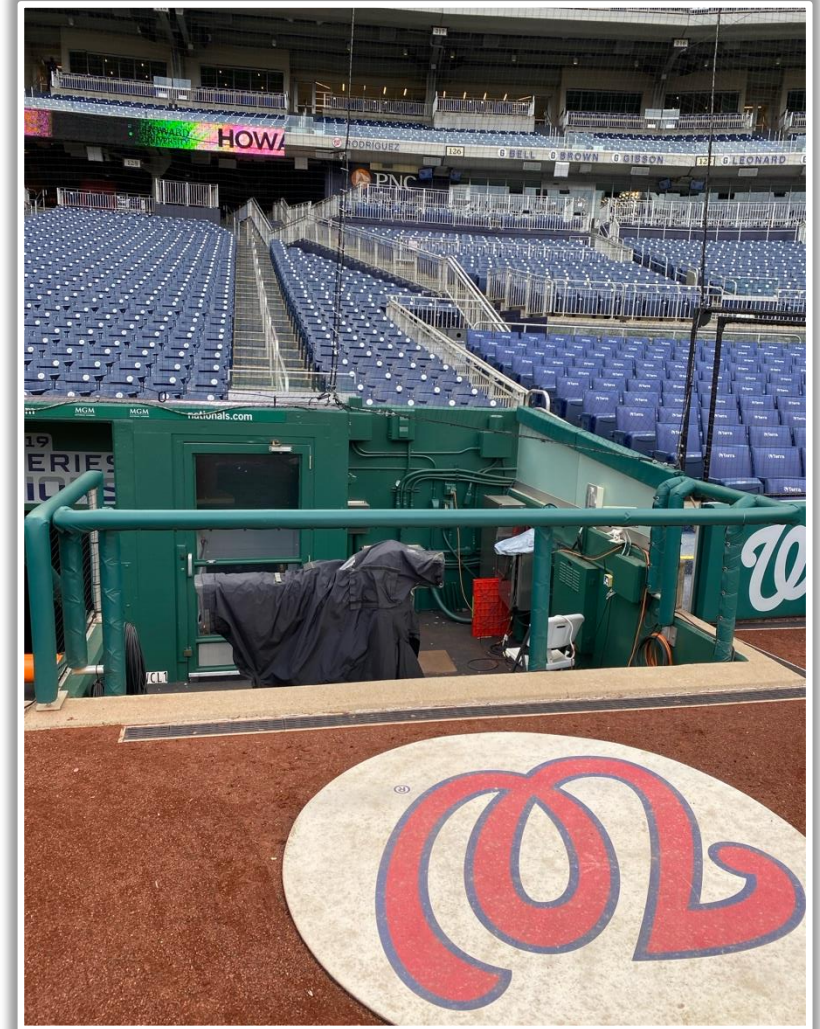

Nationals Park Ground Rules

1B Camera Well Photos: