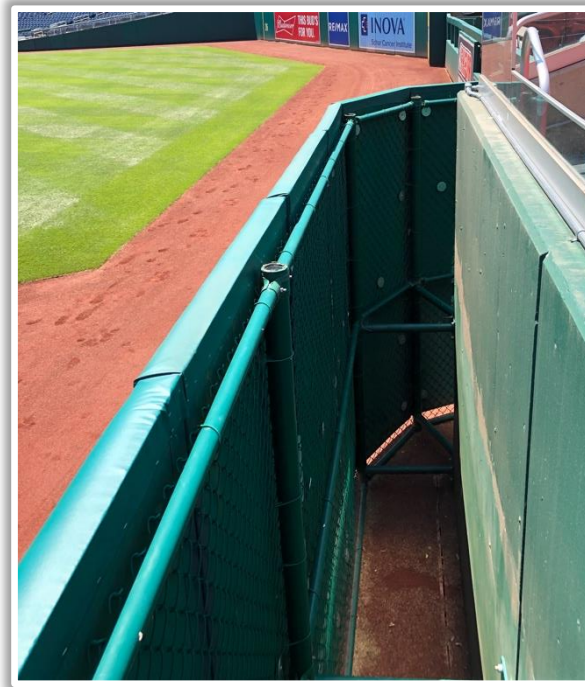

Nationals Park Ground Rules

RULE #2: Ball in flight striking the higher wall at a point above the lower wall and bounding over the lower wall: **Home Run**

Nationals Park Ground Rules

RULE #3: Fair bounding ball striking the portion of the wall that is recessed above the padded outfield wall: **Out of Play, Two Bases**

Nationals Park Ground Rules

RULE #4: Fair bounding ball striking above the padded outfield wall on or to the left of the vertical yellow line in foul territory: **In Play**

Nationals Park Ground Rules

RULE #5: Ball in flight striking beyond outfield fence and landing in the flowerbed or striking the fan safety railing in fair territory: **Home Run**

Nationals Park Ground Rules

RULE #6: The green metal support pipe on top of the chain-link fence is recessed and behind the outfield wall.

- Ball in flight striking the metal support pipe: **Home Run**
- Bouncing ball striking the metal support pipe: **Out of Play**

Nationals Park Ground Rules

RULE #7: Ball in flight striking the top of the padded surface angled into the stands on top of the out-of-town scoreboard, as well as the plexiglass or fan safety railing, in fair territory: **Home Run**