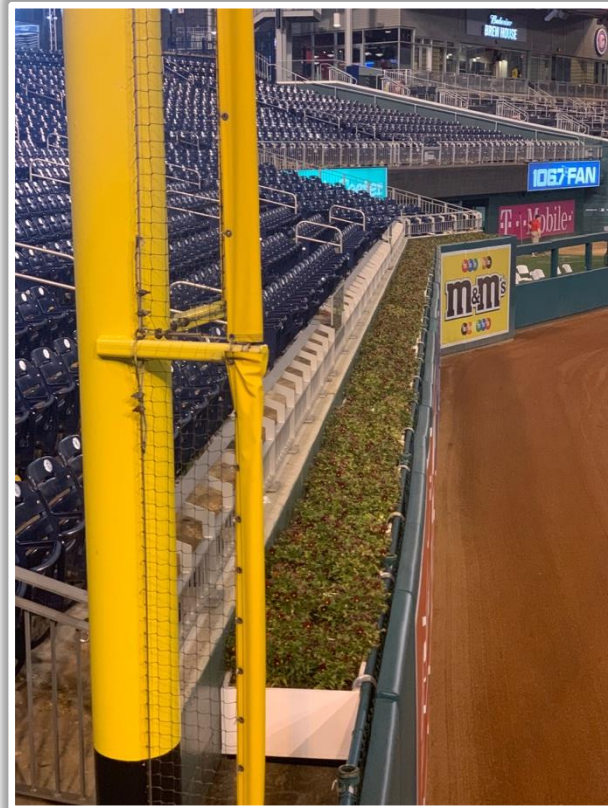

Nationals Park Ground Rules

RULE #2: Ball in flight striking the higher wall at a point above the lower wall and bounding over the lower wall: **Home Run**

Nationals Park Ground Rules

RULE #3: Fair bounding ball striking the portion of the wall that is recessed above the padded outfield wall: **Out of Play, Two Bases**

Nationals Park Ground Rules

RULE #4: Fair bounding ball striking above the padded outfield wall on or to the left of the vertical yellow line in foul territory: **In Play**

Nationals Park Ground Rules

RULE #5: Ball in flight striking beyond outfield fence and landing in the flowerbed or striking the fan safety railing in fair territory: **Home Run**

Nationals Park Ground Rules

RULE #6: The green metal support pipe on top of the chain-link fence is recessed and behind the outfield wall.

- Ball in flight striking the metal support pipe: **Home Run**
- Bouncing ball striking the metal support pipe: **Out of Play**

Nationals Park Ground Rules

RULE #7: Ball in flight striking the top of the padded surface angled into the stands on top of the out-of-town scoreboard, as well as the plexiglass or fan safety railing, in fair territory: **Home Run**