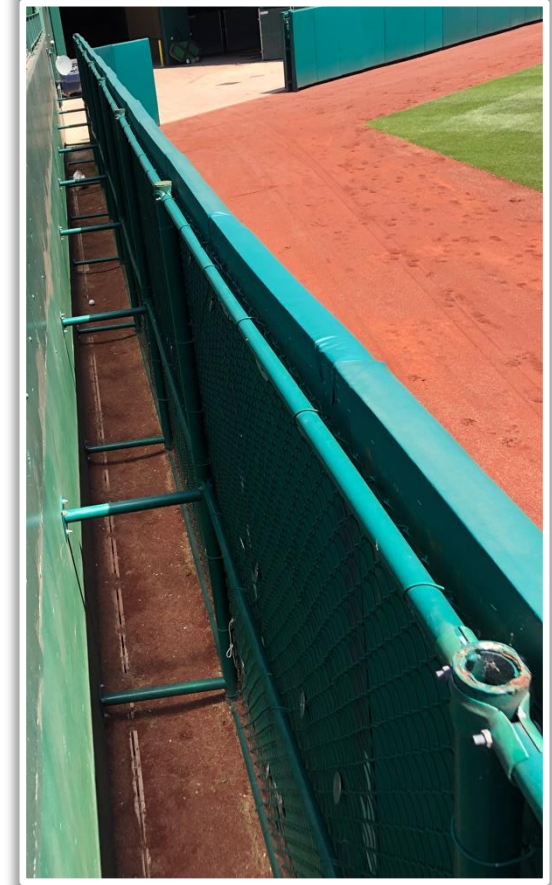

Nationals Park Ground Rules

RULE #2: Ball in flight striking the higher wall at a point above the lower wall and bounding over the lower wall: **Home Run**

Nationals Park Ground Rules

RULE #3: Fair bounding ball striking the portion of the wall that is recessed above the padded outfield wall: **Out of Play, Two Bases**

Nationals Park Ground Rules

RULE #4: Fair bounding ball striking above the padded outfield wall on or to the left of the vertical yellow line in foul territory: **In Play**

Nationals Park Ground Rules

RULE #5: Ball in flight striking beyond outfield fence and landing in the flowerbed or striking the fan safety railing in fair territory: **Home Run**

Nationals Park Ground Rules

RULE #6: The green metal support pipe on top of the chain-link fence is recessed and behind the outfield wall.

- Ball in flight striking the metal support pipe: **Home Run**
- Bouncing ball striking the metal support pipe: **Out of Play**

Nationals Park Ground Rules

RULE #7: Ball in flight striking the top of the padded surface angled into the stands on top of the out-of-town scoreboard, as well as the plexiglass or fan safety railing, in fair territory: **Home Run**