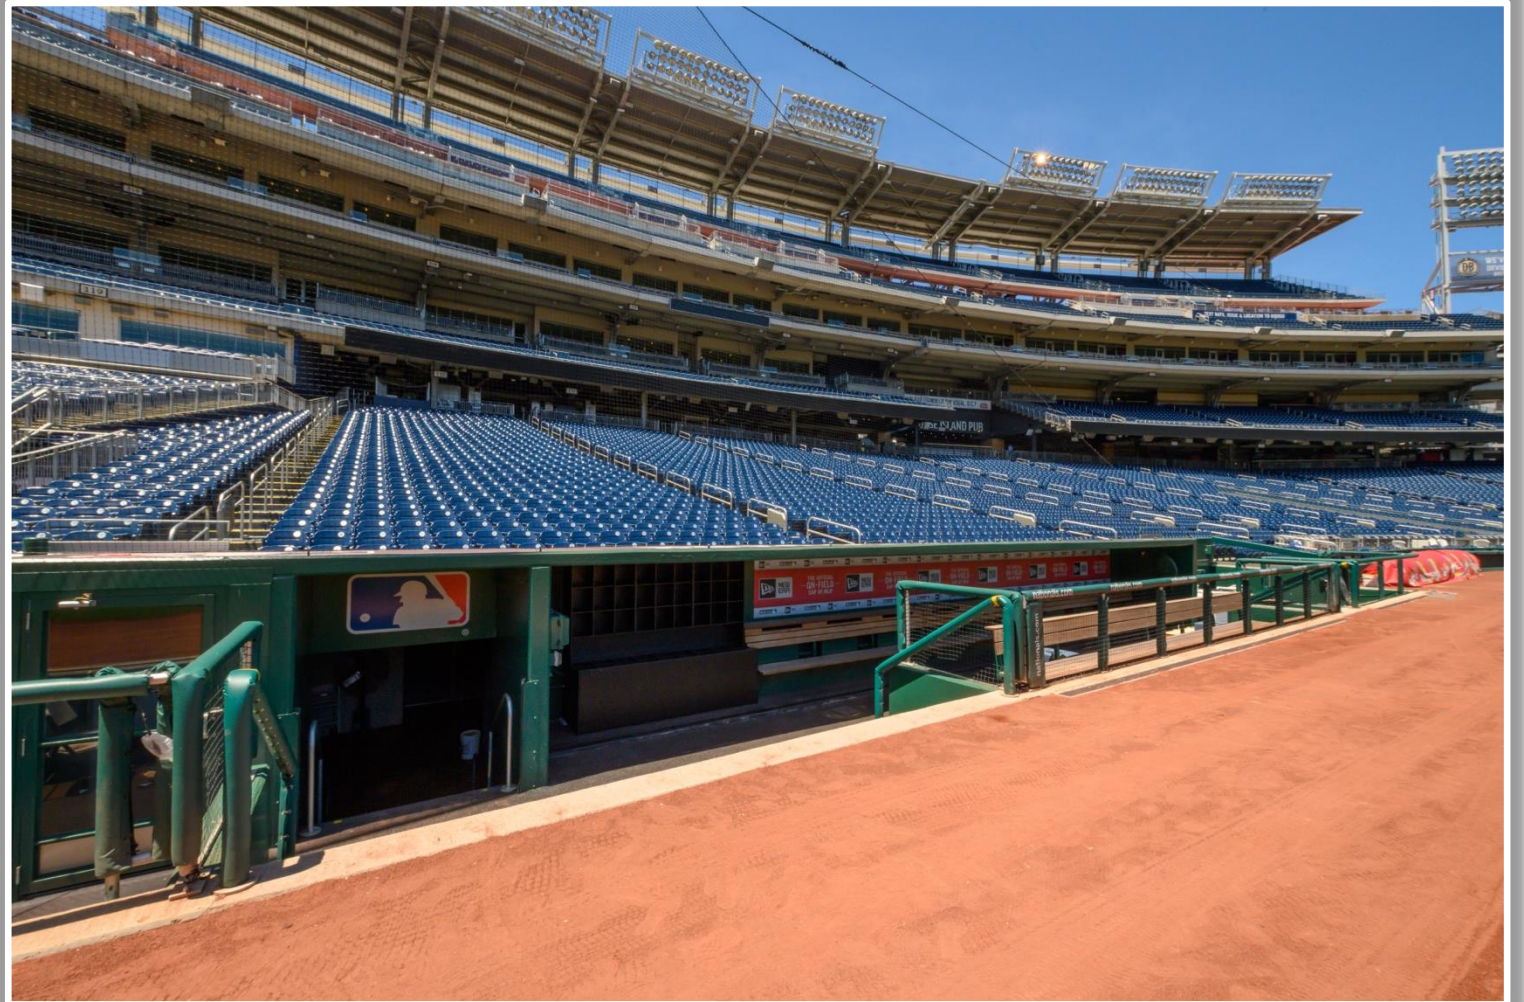

Nationals Park Ground Rules

3B Dugout Photos: