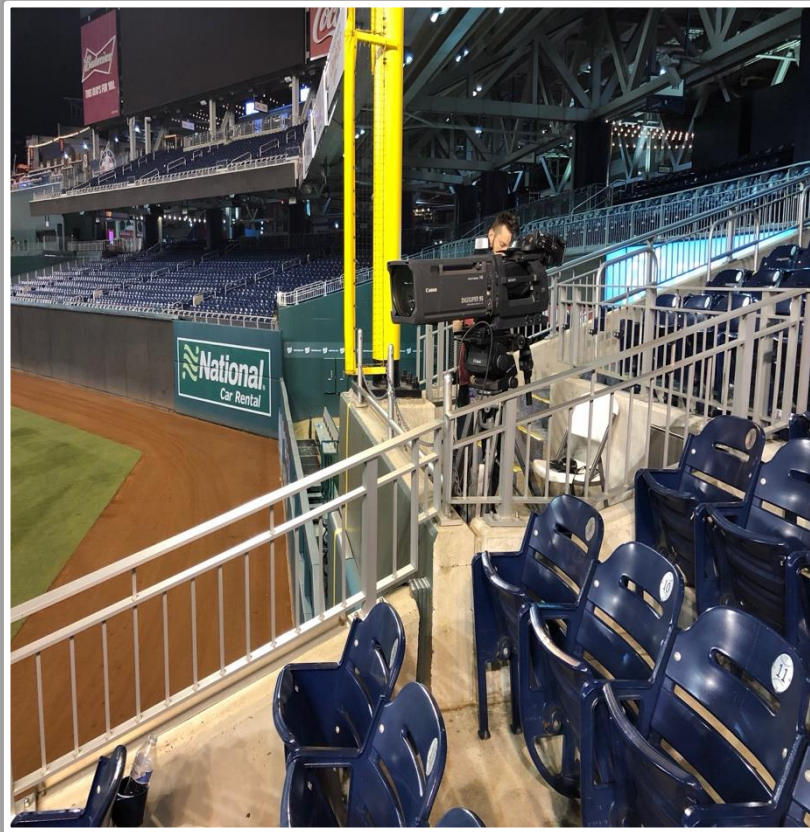

Nationals Park Ground Rules

RF Corner Photos: