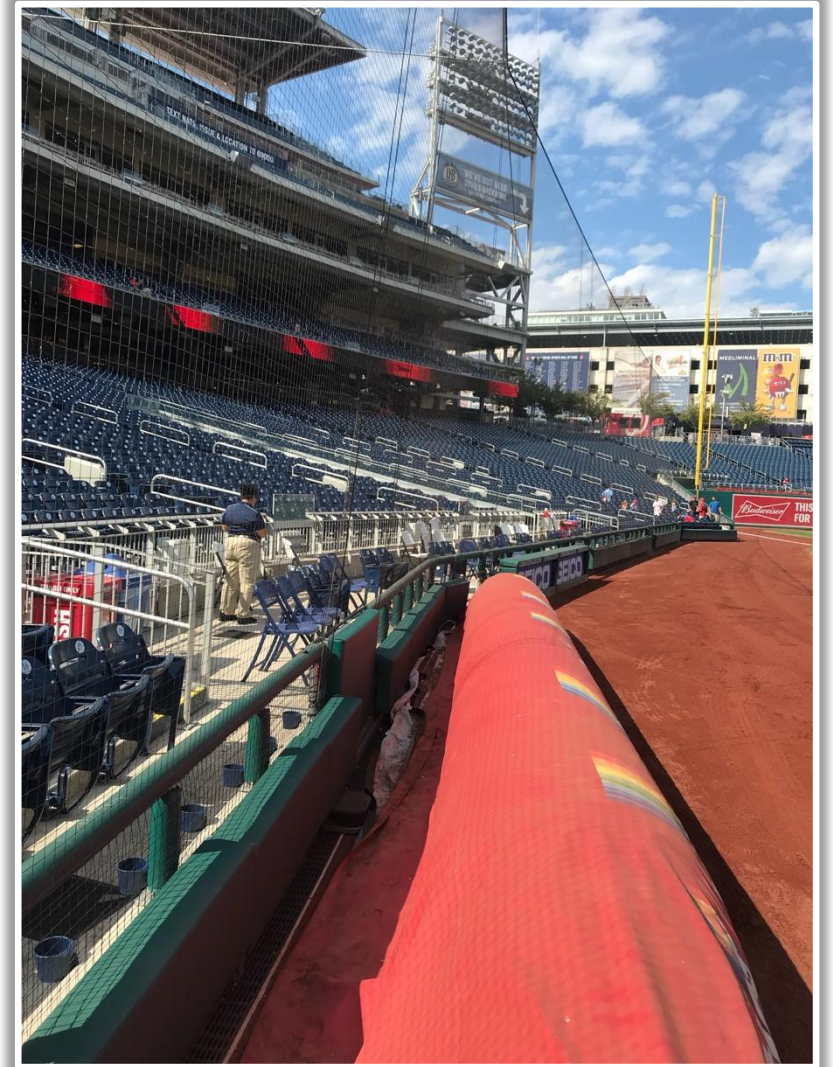

Nationals Park Ground Rules

LF Fan Safety Netting Photos: