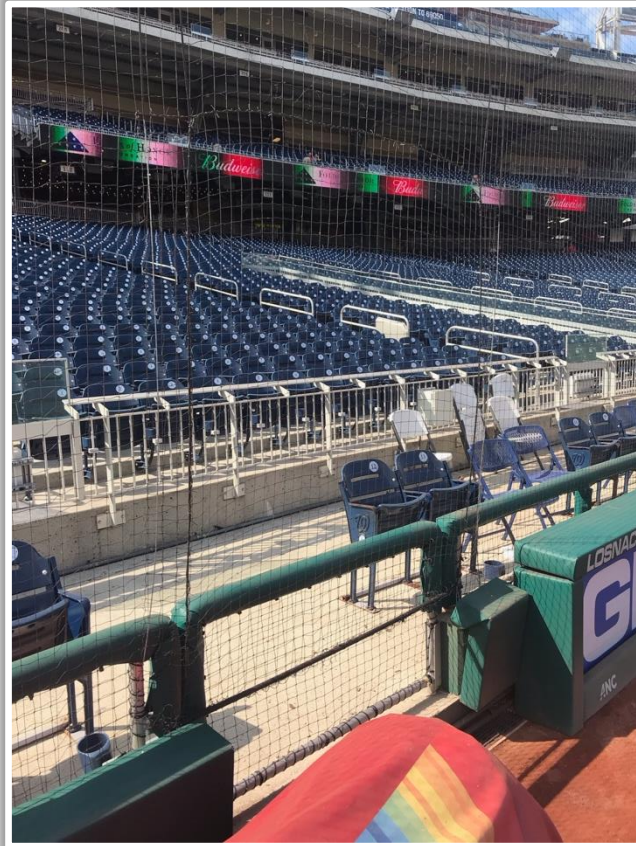

A ball that strikes the camera behind the netting and enclosed padding is live and in play unless it becomes lodged or is otherwise deemed unplayable (i.e. goes completely through the netting).

Nationals Park Ground Rules

3B Camera Well Photos:

Nationals Park Ground Rules

LF Fan Safety Netting Photos:

Nationals Park Ground Rules

LF Fan Safety Netting Photos:

Nationals Park Ground Rules

LF Corner Photos:

Nationals Park Ground Rules