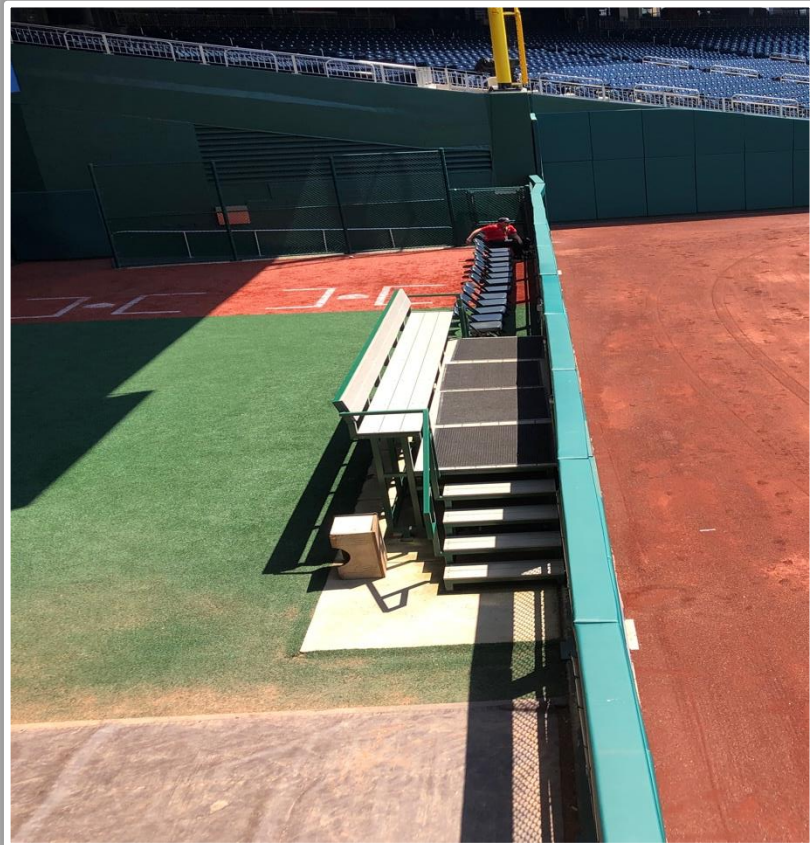

Nationals Park Ground Rules

RULE #6: The green metal support pipe on top of the chain-link fence is recessed and behind the outfield wall.

- Ball in flight striking the metal support pipe: **Home Run**
- Bouncing ball striking the metal support pipe: **Out of Play**

3B Camera Well Photos:

Nationals Park Ground Rules

LF Fan Safety Netting Photos:

Nationals Park Ground Rules

LF Fan Safety Netting Photos:

Nationals Park Ground Rules

LF Corner Photos:

Nationals Park Ground Rules

LF Wall Photos:

Nationals Park Ground Rules

OF Wall Photos:

Nationals Park Ground Rules

RF Wall Photos:

Nationals Park Ground Rules

RF Wall Photos (Cont.):

Nationals Park Ground Rules