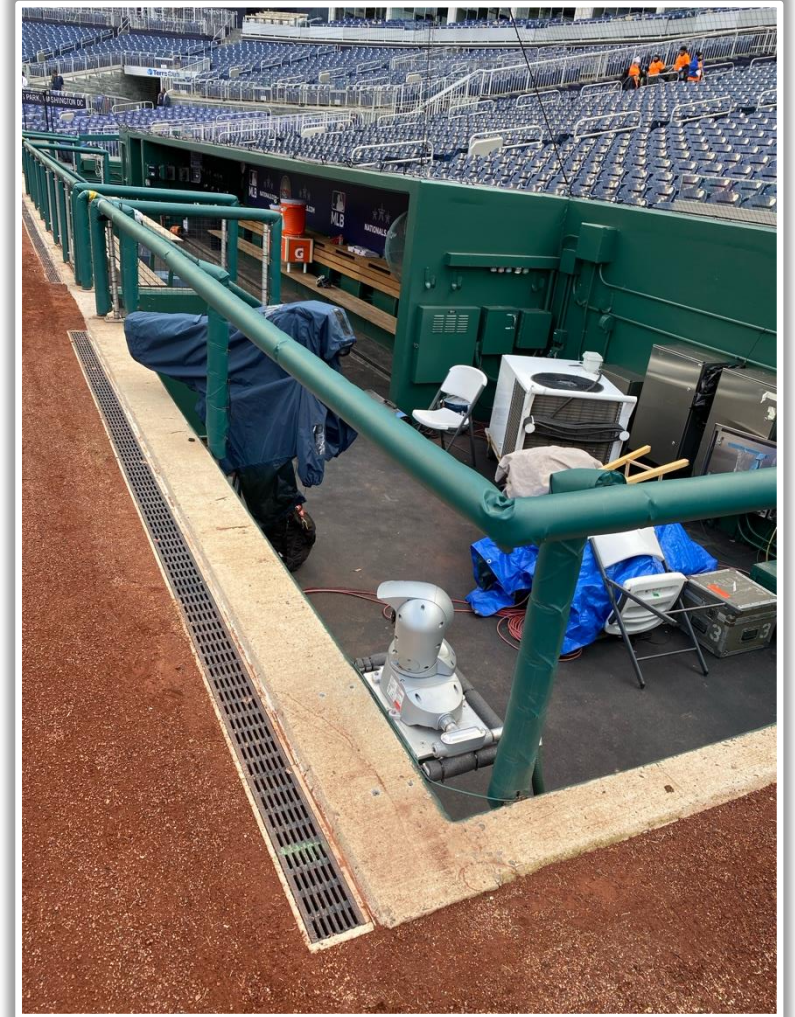

Nationals Park Ground Rules

3B Camera Well Photos: