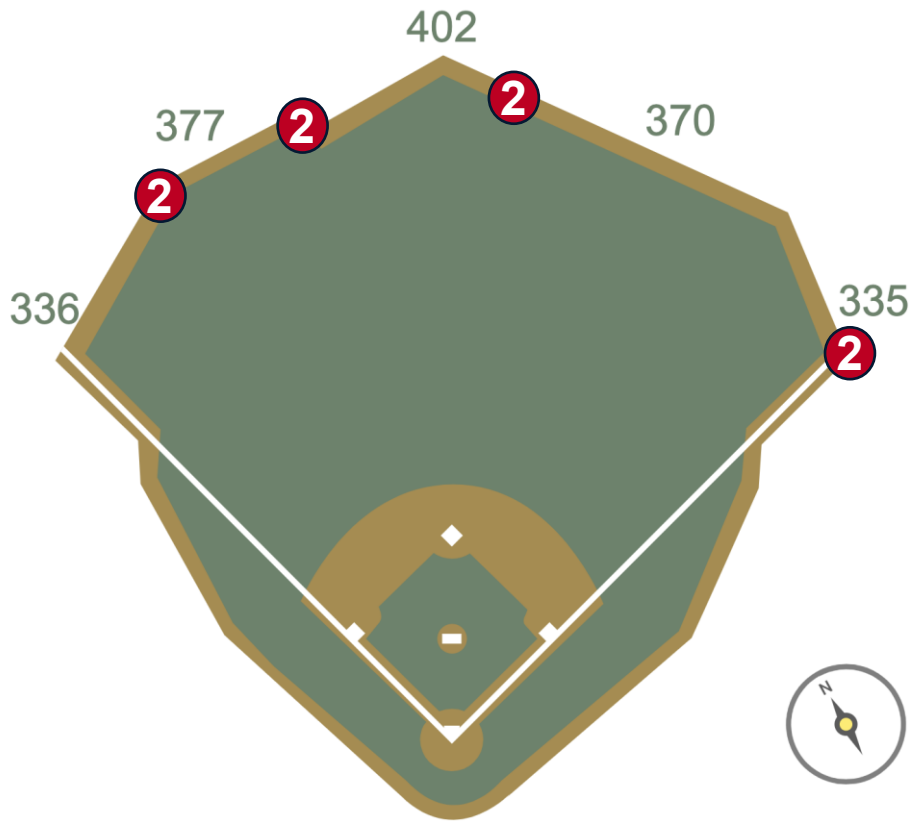

Nationals Park

2026 Ground Rules

Date: March 25, 2026

Nationals Park Ground Rules

RULE #1: Fair bounding ball striking the metal safety railing in the left field corner above the green concrete wall that is between the foul pole and the angled plexiglass/railing down the foul line: **Out of Play**

Nationals Park Ground Rules

RULE #2: Ball in flight striking the higher wall at a point above the lower wall and bounding over the lower wall: **Home Run**

Nationals Park Ground Rules

RULE #3: Fair bounding ball striking the portion of the wall that is recessed above the padded outfield wall: **Out of Play, Two Bases**

Nationals Park Ground Rules

RULE #4: Fair bounding ball striking above the padded outfield wall on or to the left of the vertical yellow line in foul territory: **In Play**

Nationals Park Ground Rules

RULE #5: Ball in flight striking beyond outfield fence and landing in the flowerbed or striking the fan safety railing in fair territory: **Home Run**