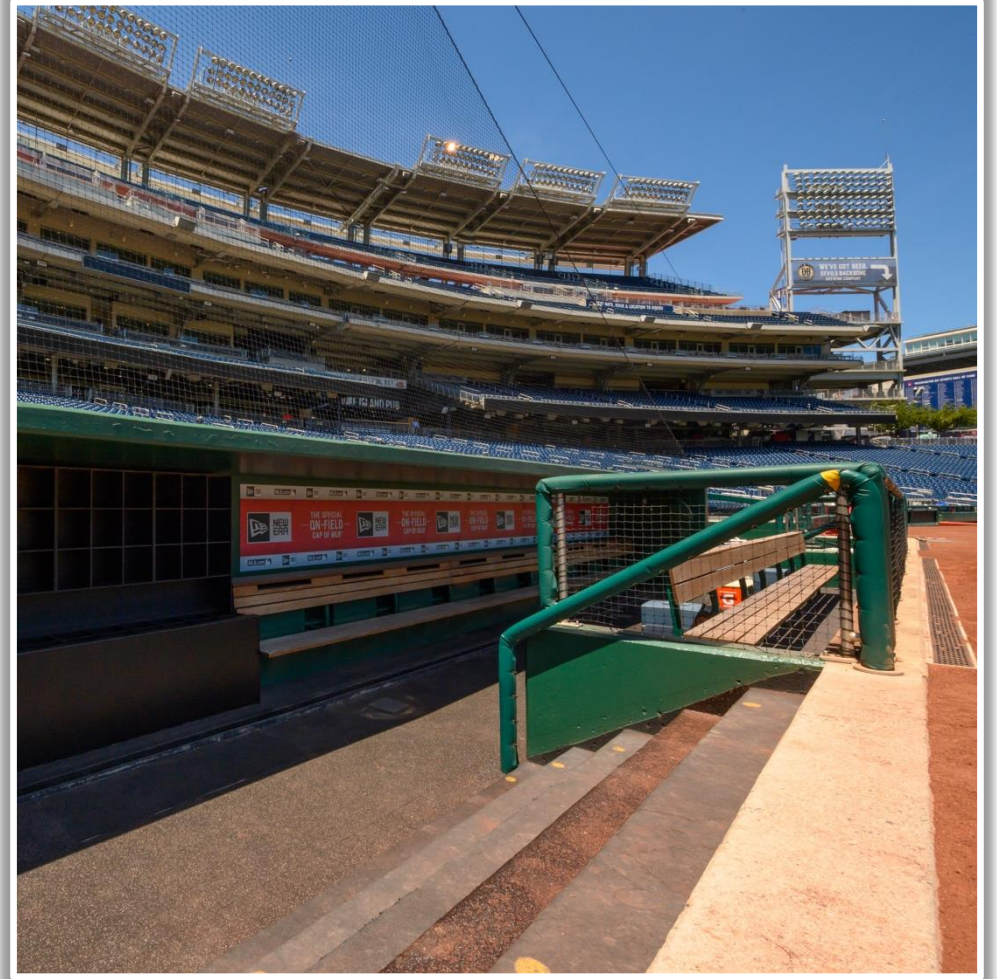

Nationals Park Ground Rules

3B Dugout Photos: