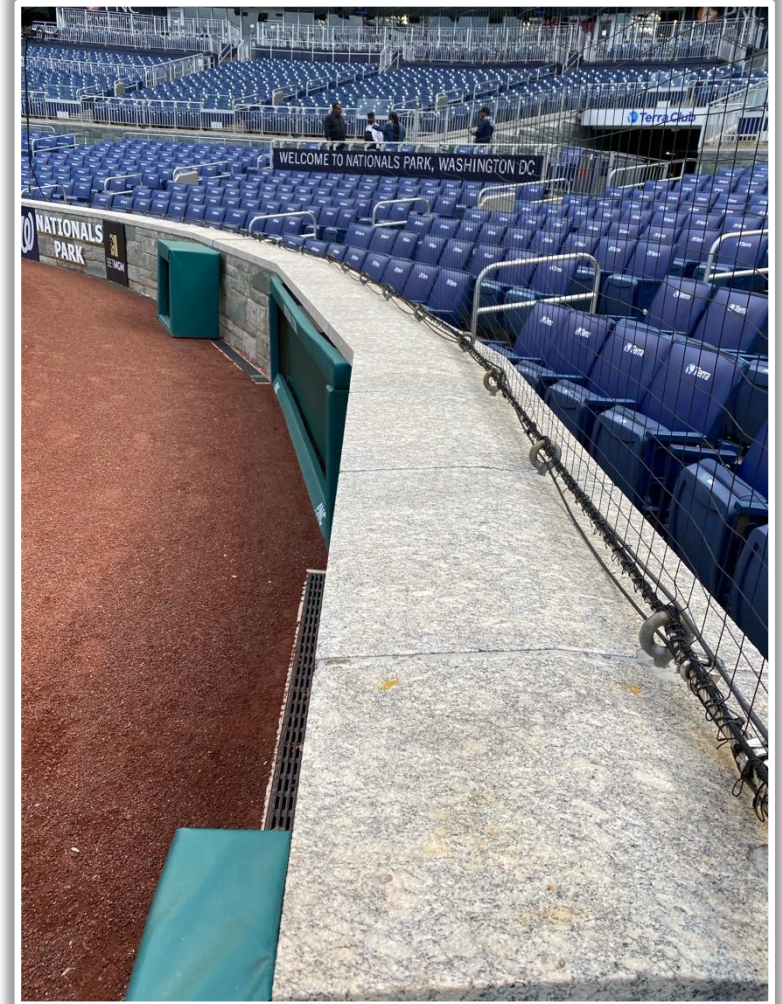

Nationals Park Ground Rules

Backstop Photos: