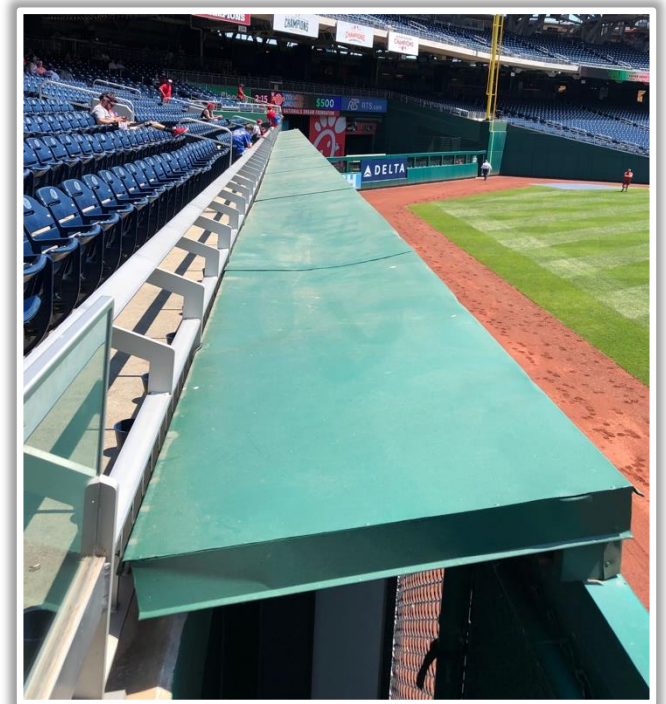

Nationals Park Ground Rules

RULE #6: The green metal support pipe on top of the chain-link fence is recessed and behind the outfield wall.

- Ball in flight striking the metal support pipe: **Home Run**
- Bouncing ball striking the metal support pipe: **Out of Play**

Nationals Park Ground Rules

RULE #7: Ball in flight striking the top of the padded surface angled into the stands on top of the out-of-town scoreboard, as well as the plexiglass or fan safety railing, in fair territory: **Home Run**