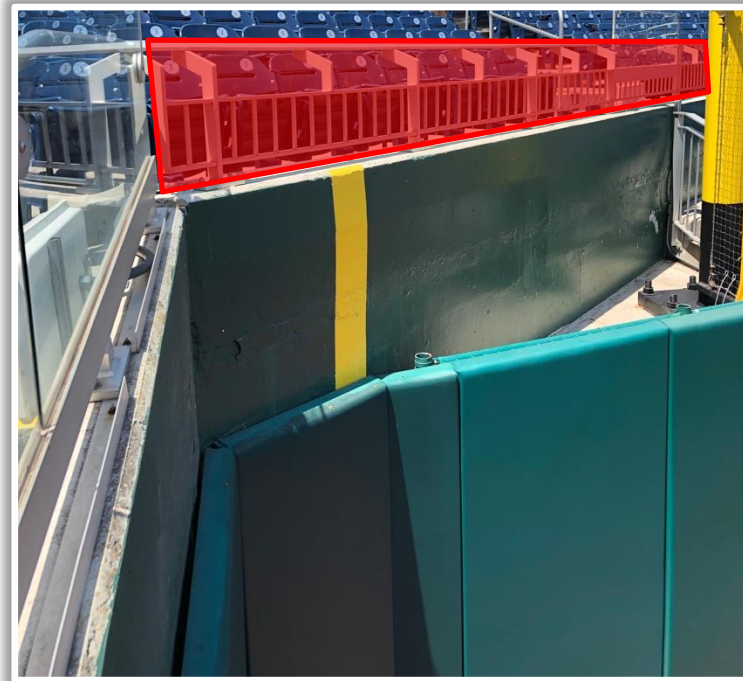

Nationals Park

2026 Ground Rules

Date: March 25, 2026

Nationals Park Ground Rules

RULE #1: Fair bounding ball striking the metal safety railing in the left field corner above the green concrete wall that is between the foul pole and the angled plexiglass/railing down the foul line: **Out of Play**

Nationals Park Ground Rules

RULE #2: Ball in flight striking the higher wall at a point above the lower wall and bounding over the lower wall: **Home Run**

Nationals Park Ground Rules

RULE #3: Fair bounding ball striking the portion of the wall that is recessed above the padded outfield wall: **Out of Play, Two Bases**

Nationals Park Ground Rules

RULE #6: The green metal support pipe on top of the chain-link fence is recessed and behind the outfield wall.

- Ball in flight striking the metal support pipe: **Home Run**
- Bouncing ball striking the metal support pipe: **Out of Play**