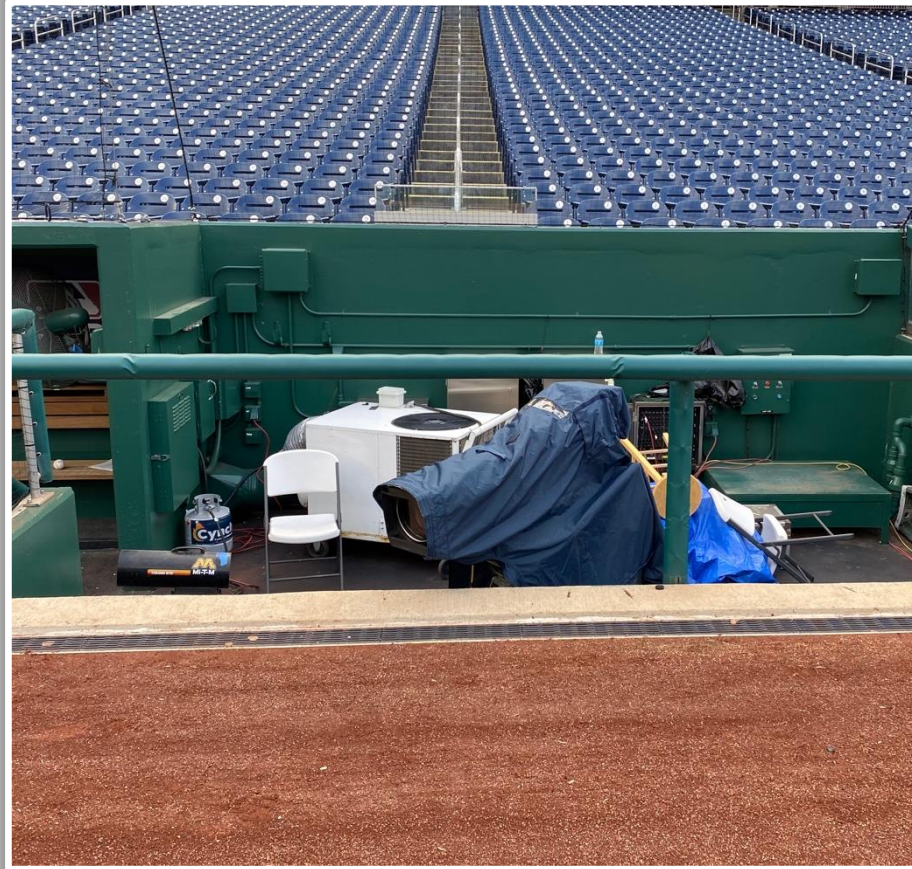

Nationals Park Ground Rules

3B Camera Well Photos: