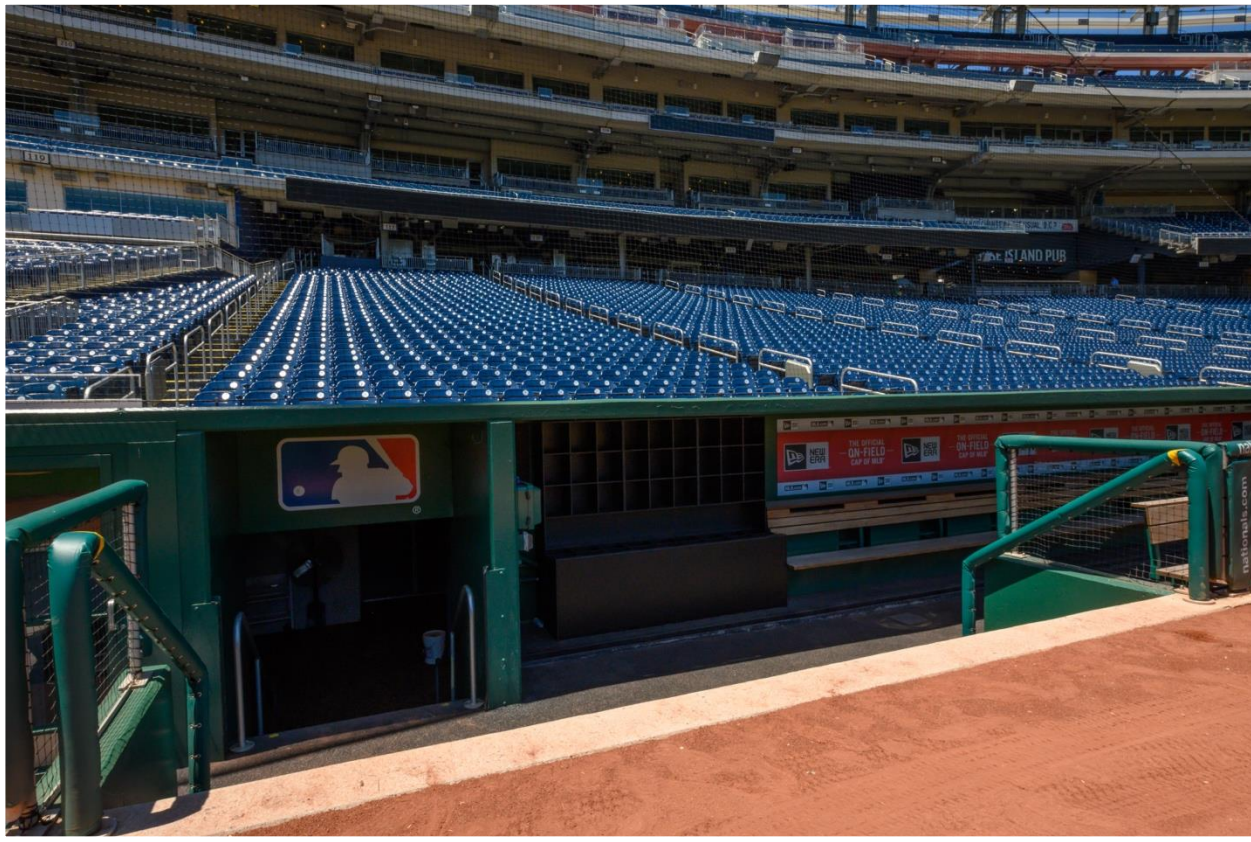

Nationals Park Ground Rules

3B Dugout Photos: