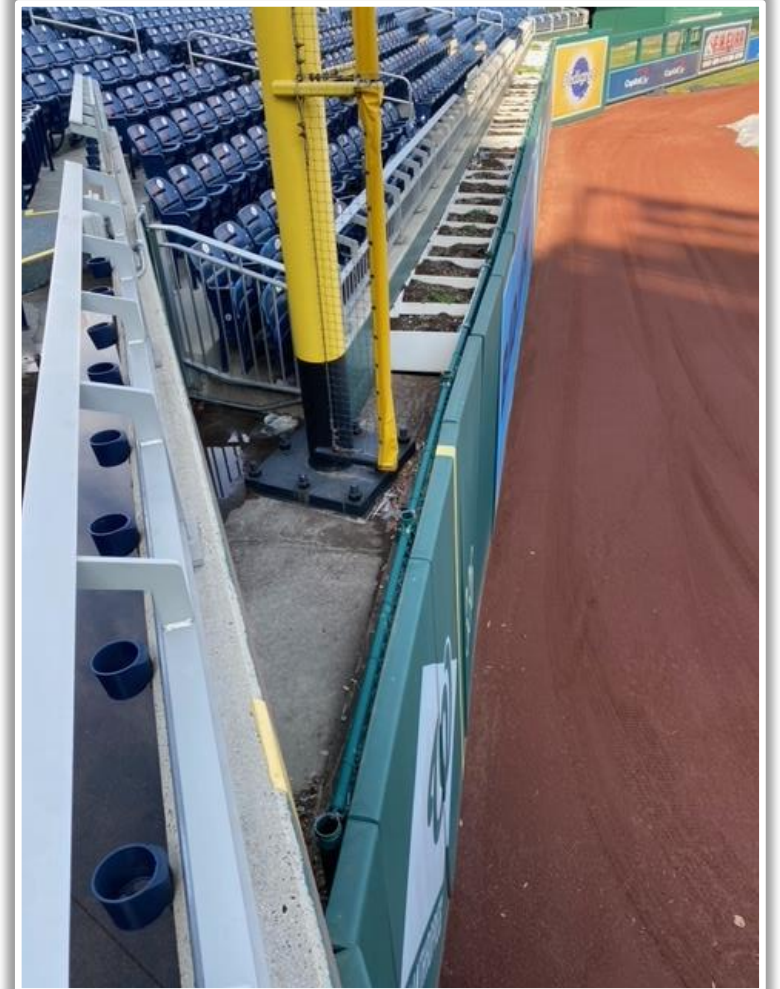

Nationals Park Ground Rules

RULE #6: The green metal support pipe on top of the chain-link fence is recessed and behind the outfield wall.

- Ball in flight striking the metal support pipe: **Home Run**
- Bouncing ball striking the metal support pipe: **Out of Play**

3B Camera Well Photos:

Nationals Park Ground Rules

LF Fan Safety Netting Photos:

Nationals Park Ground Rules

LF Fan Safety Netting Photos:

Nationals Park Ground Rules

LF Corner Photos:

Nationals Park Ground Rules