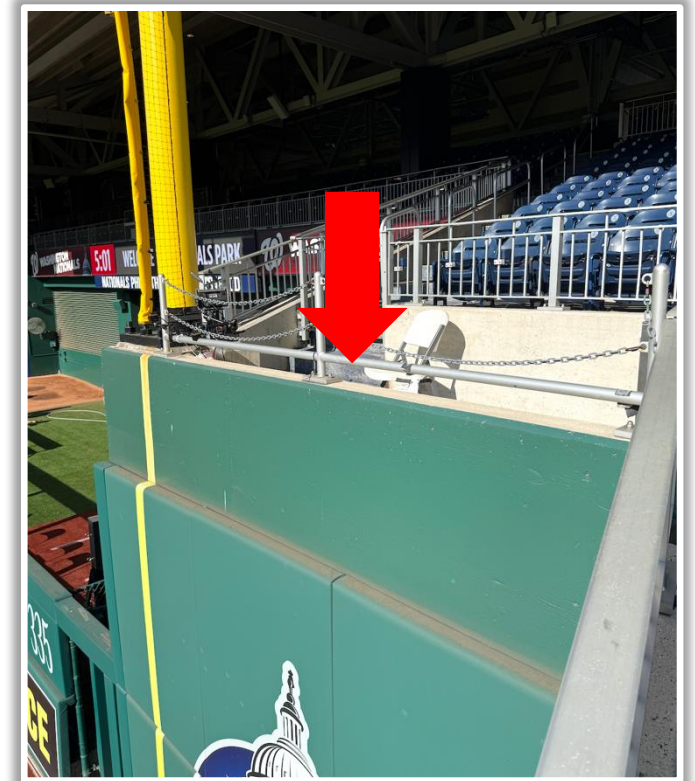

Nationals Park Ground Rules

RULE #8: Fair bounding ball striking the railing above the high wall in the right field corner in foul territory: **Out of Play, Two Bases**