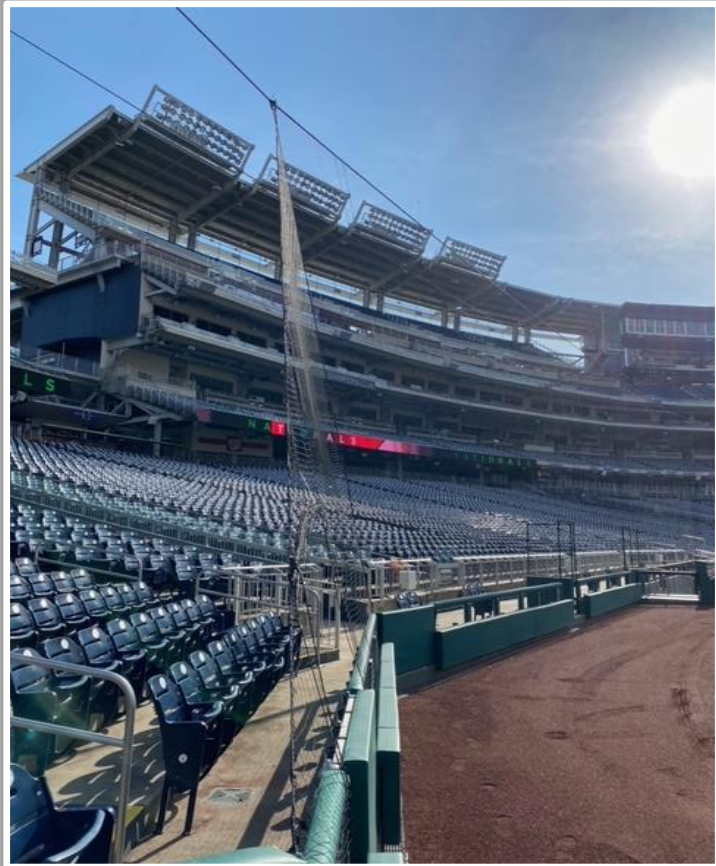

Nationals Park Ground Rules

RF Extended Fan Safety Netting Photos: