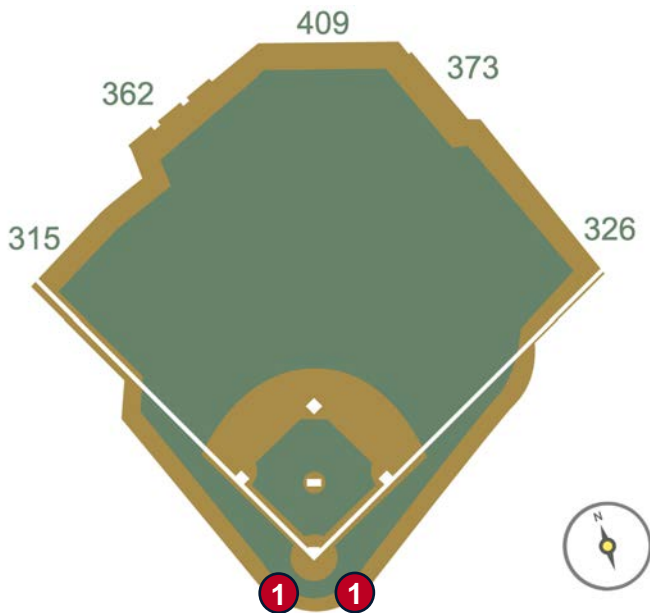

Minute Maid Park Ground Rules

RULE #2: Ball striking low signage in front of first base and third base camera wells and continuing into the camera well: **Out of Play**

Minute Maid Park Ground Rules

RULE #3: Fair batted bounding ball striking the railings on the inclined walls down the left and right field lines in foul territory:

RULE #5: Batted ball goes through or lodges in out-of-town scoreboard, either on bounce or in flight: **Two Bases**

Minute Maid Park Ground Rules

RULE #6: Batted ball hits the top of the out-of-town scoreboard ledge and goes into the stands: **Two Bases**