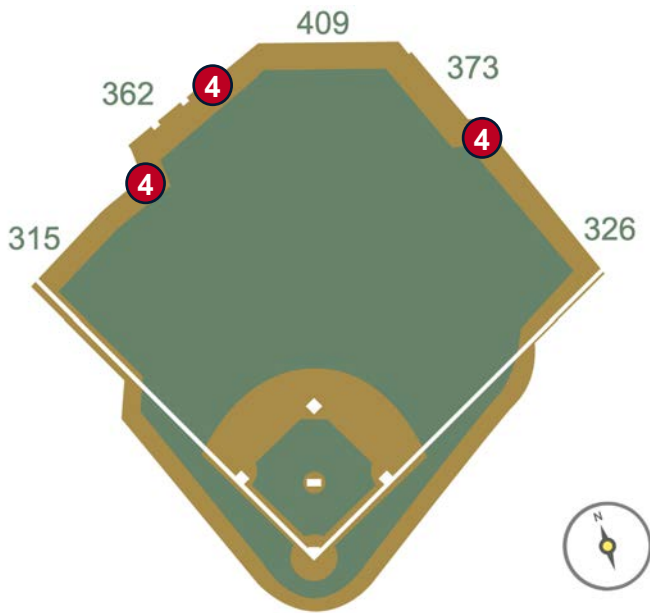

Minute Maid Park Ground Rules

RULE #2: Ball striking low signage in front of first base and third base camera wells and continuing into the camera well: **Out of Play**

Minute Maid Park Ground Rules

RULE #3: Fair batted bounding ball striking the railings on the inclined walls down the left and right field lines in foul territory:

In Play

Minute Maid Park Ground Rules

RULE #4: Batted ball in flight strikes higher wall or railing at a point above the lower wall and rebound over the lower wall: **Home Run**

Minute Maid Park Ground Rules

RULE #5: Batted ball goes through or lodges in out-of-town scoreboard, either on bounce or in flight: **Two Bases**

Minute Maid Park Ground Rules

RULE #6: Batted ball hits the top of the out-of-town scoreboard ledge and goes into the stands: **Two Bases**

Minute Maid Park Ground Rules

RULE #7: Batted ball striking below top of scoreboard wall and bounding over wall: **Two Bases**

Minute Maid Park Ground Rules

RULE #8: Batted ball in flight strikes yellow line on fence or top of railing in left-center field at a point above the stands and bounds into stands: **Home Run**