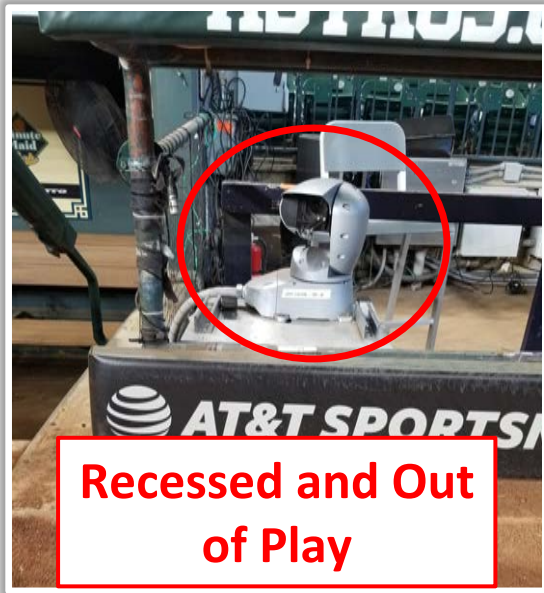

Minute Maid Park Ground Rules

3B iPad Camera Photos:

3B Pitcher Camera