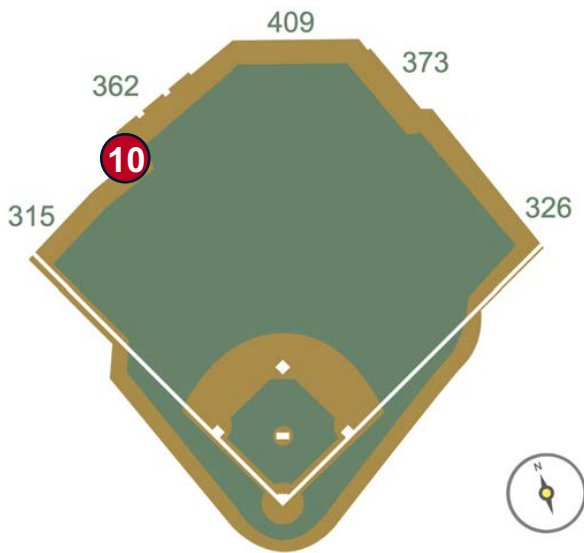

RULE #5: Batted ball goes through or lodges in out-of-town scoreboard, either on bounce or in flight: **Two Bases**

Minute Maid Park Ground Rules

RULE #6: Batted ball hits the top of the out-of-town scoreboard ledge and goes into the stands: **Two Bases**

Minute Maid Park Ground Rules

RULE #7: Batted ball striking below top of scoreboard wall and bounding over wall: **Two Bases**

Minute Maid Park Ground Rules

RULE #8: Batted ball in flight strikes yellow line on fence or top of railing in left-center field at a point above the stands and bounds into stands: **Home Run**

Minute Maid Park Ground Rules

RULE #9: Batted ball hits the side railing of the Crawford Boxes and goes into the stands: **Two Bases**

Minute Maid Park Ground Rules

RULE #10: Batted ball in flight strikes yellow line on fence or top of railing in left-center field and rebounds onto the playing field: **In Play**