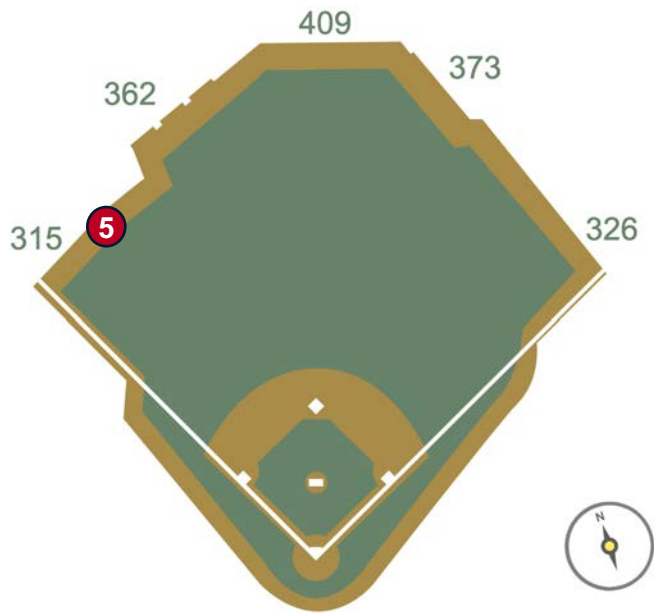

Minute Maid Park Ground Rules

RULE #2: Ball striking low signage in front of first base and third base camera wells and continuing into the camera well: **Out of Play**

Minute Maid Park Ground Rules

RULE #3: Fair batted bounding ball striking the railings on the inclined walls down the left and right field lines in foul territory:

In Play

Minute Maid Park Ground Rules

RULE #4: Batted ball in flight strikes higher wall or railing at a point above the lower wall and rebound over the lower wall: **Home Run**

Minute Maid Park Ground Rules

RULE #5: Batted ball goes through or lodges in out-of-town scoreboard, either on bounce or in flight: **Two Bases**

Minute Maid Park Ground Rules

RULE #6: Batted ball hits the top of the out-of-town scoreboard ledge and goes into the stands: **Two Bases**

Minute Maid Park Ground Rules

RULE #7: Batted ball striking below top of scoreboard wall and bounding over wall: **Two Bases**

Minute Maid Park Ground Rules

RULE #8: Batted ball in flight strikes yellow line on fence or top of railing in left-center field at a point above the stands and bounds into stands: **Home Run**