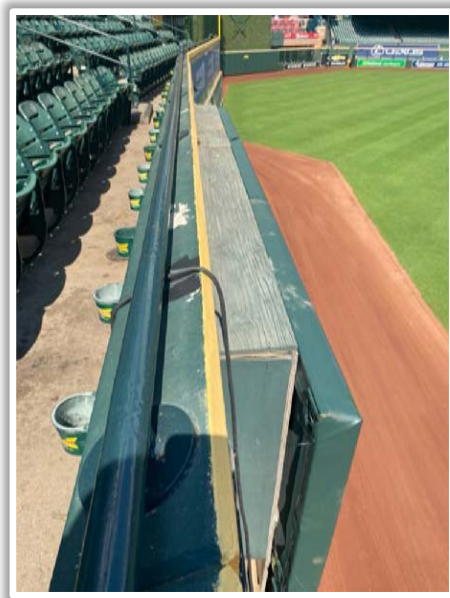

In Play

Minute Maid Park Ground Rules

RULE #4: Batted ball in flight strikes higher wall or railing at a point above the lower wall and rebound over the lower wall: **Home Run**

Minute Maid Park Ground Rules

RULE #5: Batted ball goes through or lodges in out-of-town scoreboard, either on bounce or in flight: **Two Bases**

Minute Maid Park Ground Rules

RULE #6: Batted ball hits the top of the out-of-town scoreboard ledge and goes into the stands: **Two Bases**

Minute Maid Park Ground Rules

RULE #7: Batted ball striking below top of scoreboard wall and bounding over wall: **Two Bases**

Minute Maid Park Ground Rules

RULE #8: Batted ball in flight strikes yellow line on fence or top of railing in left-center field at a point above the stands and bounds into stands: **Home Run**

Minute Maid Park Ground Rules

RULE #9: Batted ball hits the side railing of the Crawford Boxes and goes into the stands: **Two Bases**

Minute Maid Park Ground Rules

RULE #10: Batted ball in flight strikes yellow line on fence or top of railing in left-center field and rebounds onto the playing field: **In Play**