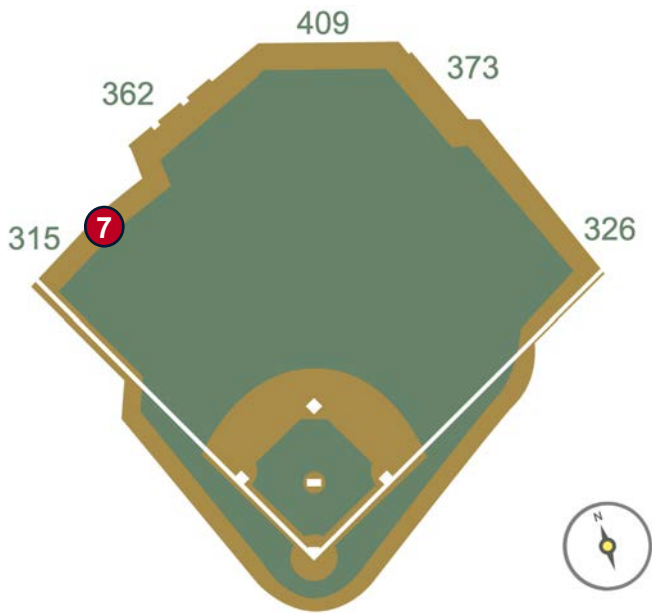

RULE #5: Batted ball goes through or lodges in out-of-town scoreboard, either on bounce or in flight: **Two Bases**

Minute Maid Park Ground Rules

RULE #6: Batted ball hits the top of the out-of-town scoreboard ledge and goes into the stands: **Two Bases**

Minute Maid Park Ground Rules

RULE #7: Batted ball striking below top of scoreboard wall and bounding over wall: **Two Bases**

Minute Maid Park Ground Rules

RULE #8: Batted ball in flight strikes yellow line on fence or top of railing in left-center field at a point above the stands and bounds into stands: **Home Run**