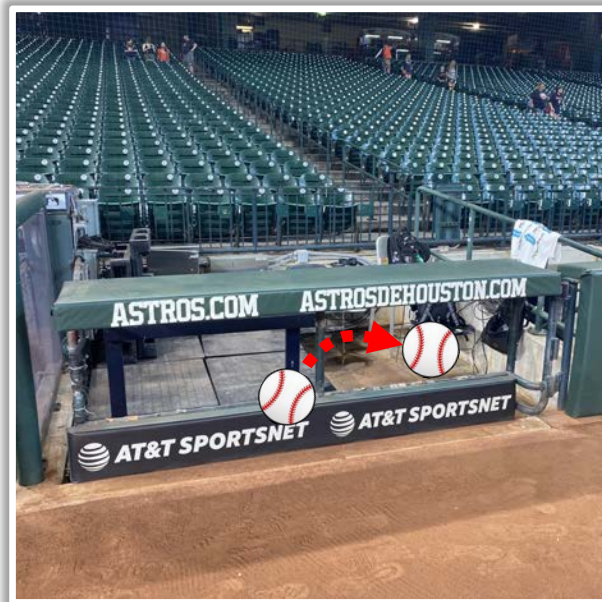

Minute Maid Park

2023 Ground Rules

Date: March 30, 2023

Minute Maid Park Ground Rules

RULE #1: Ball striking low signage in front of first base and third base camera wells and rebounding onto playing field: **In Play**

Minute Maid Park Ground Rules

RULE #2: Ball striking low signage in front of first base and third base camera wells and continuing into the camera well: **Out of Play**

Minute Maid Park Ground Rules

RULE #3: Fair batted bounding ball striking the railings on the inclined walls down the left and right field lines in foul territory:

In Play

Minute Maid Park Ground Rules

RULE #4: Batted ball in flight strikes higher wall or railing at a point above the lower wall and rebound over the lower wall: **Home Run**

Minute Maid Park Ground Rules

RULE #5: Batted ball goes through or lodges in out-of-town scoreboard, either on bounce or in flight: **Two Bases**

Minute Maid Park Ground Rules

RULE #6: Batted ball hits the top of the out-of-town scoreboard ledge and goes into the stands: **Two Bases**