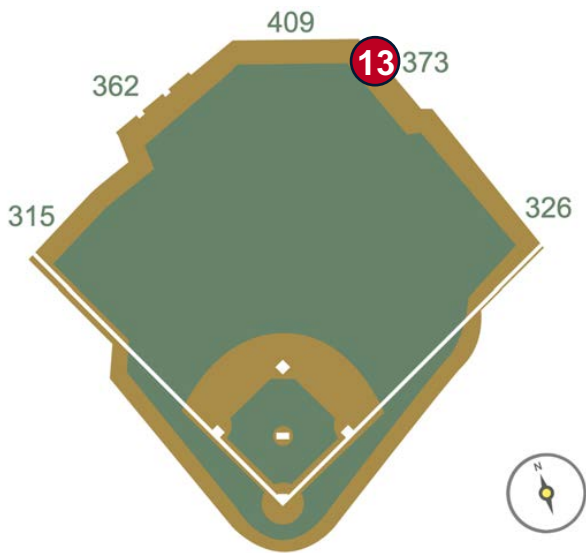

Minute Maid Park Ground Rules

RULE #13: Batted bounding ball strikes safety railing on top of the outfield wall to the center field side of the field access gate in right field: **Two Bases**