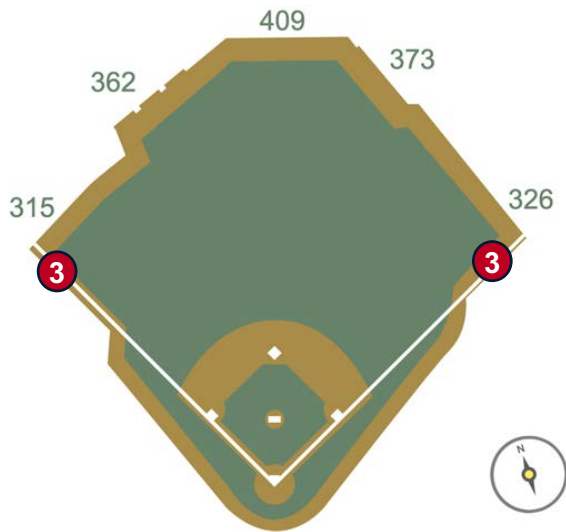

Minute Maid Park Ground Rules

RULE #2: Ball striking low signage in front of first base and third base camera wells and continuing into the camera well: **Out of Play**

Minute Maid Park Ground Rules

RULE #3: Fair batted bounding ball striking the railings on the inclined walls down the left and right field lines in foul territory:

In Play

Minute Maid Park Ground Rules

RULE #4: Batted ball in flight strikes higher wall or railing at a point above the lower wall and rebound over the lower wall: **Home Run**

Minute Maid Park Ground Rules

RULE #5: Batted ball goes through or lodges in out-of-town scoreboard, either on bounce or in flight: **Two Bases**

Minute Maid Park Ground Rules

RULE #6: Batted ball hits the top of the out-of-town scoreboard ledge and goes into the stands: **Two Bases**