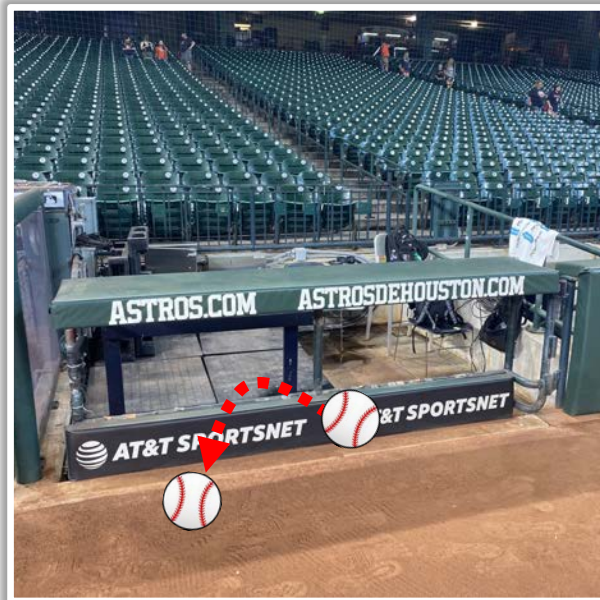

Minute Maid Park

2023 Ground Rules

Date: March 30, 2023

Minute Maid Park Ground Rules

RULE #1: Ball striking low signage in front of first base and third base camera wells and rebounding onto playing field: **In Play**

Minute Maid Park Ground Rules

RULE #2: Ball striking low signage in front of first base and third base camera wells and continuing into the camera well: **Out of Play**

Minute Maid Park Ground Rules

RULE #3: Fair batted bounding ball striking the railings on the inclined walls down the left and right field lines in foul territory:

In Play

Minute Maid Park Ground Rules

RULE #4: Batted ball in flight strikes higher wall or railing at a point above the lower wall and rebound over the lower wall: **Home Run**

Minute Maid Park Ground Rules

RULE #5: Batted ball goes through or lodges in out-of-town scoreboard, either on bounce or in flight: **Two Bases**

Minute Maid Park Ground Rules

RULE #6: Batted ball hits the top of the out-of-town scoreboard ledge and goes into the stands: **Two Bases**