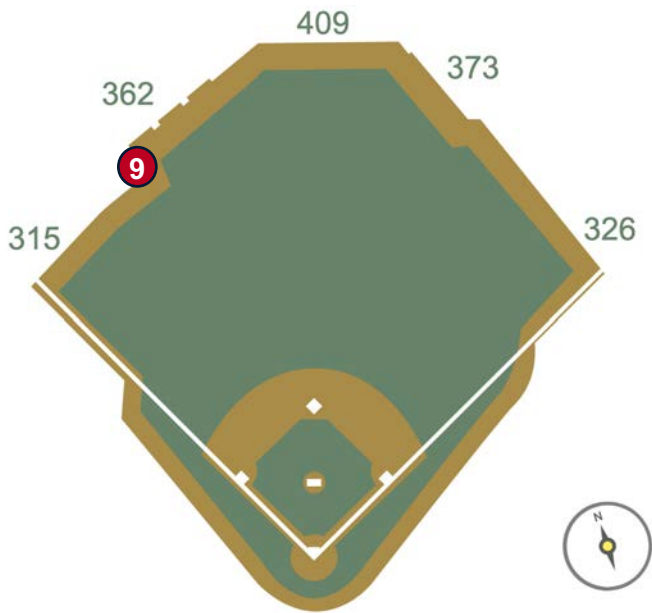

RULE #5: Batted ball goes through or lodges in out-of-town scoreboard, either on bounce or in flight: **Two Bases**

Minute Maid Park Ground Rules

RULE #6: Batted ball hits the top of the out-of-town scoreboard ledge and goes into the stands: **Two Bases**

Minute Maid Park Ground Rules

RULE #7: Batted ball striking below top of scoreboard wall and bounding over wall: **Two Bases**

Minute Maid Park Ground Rules

RULE #8: Batted ball in flight strikes yellow line on fence or top of railing in left-center field at a point above the stands and bounds into stands: **Home Run**

Minute Maid Park Ground Rules

RULE #9: Batted ball hits the side railing of the Crawford Boxes and goes into the stands: **Two Bases**

Minute Maid Park Ground Rules

RULE #10: Batted ball in flight strikes yellow line on fence or top of railing in left-center field and rebounds onto the playing field: **In Play**