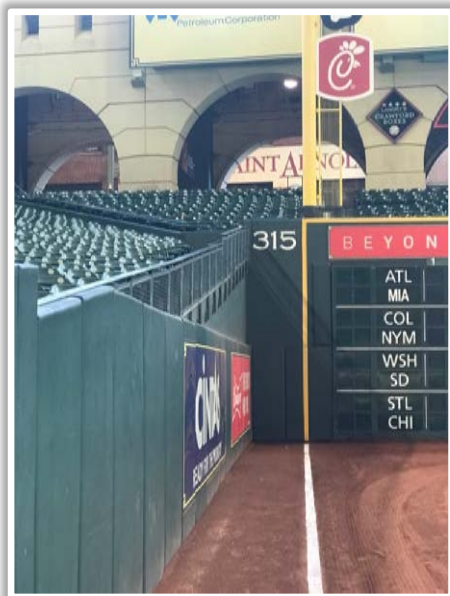

Minute Maid Park Ground Rules

RULE #2: Ball striking low signage in front of first base and third base camera wells and continuing into the camera well: **Out of Play**

Minute Maid Park Ground Rules

RULE #3: Fair batted bounding ball striking the railings on the inclined walls down the left and right field lines in foul territory:

In Play

Minute Maid Park Ground Rules

RULE #4: Batted ball in flight strikes higher wall or railing at a point above the lower wall and rebound over the lower wall: **Home Run**

Minute Maid Park Ground Rules

RULE #5: Batted ball goes through or lodges in out-of-town scoreboard, either on bounce or in flight: **Two Bases**

Minute Maid Park Ground Rules

RULE #6: Batted ball hits the top of the out-of-town scoreboard ledge and goes into the stands: **Two Bases**