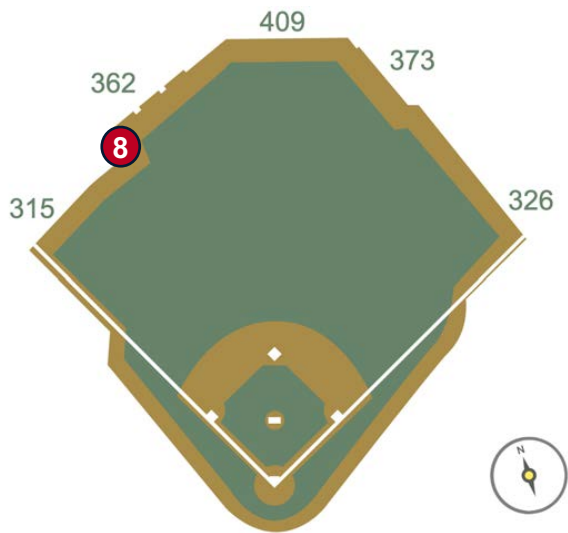

RULE #5: Batted ball goes through or lodges in out-of-town scoreboard, either on bounce or in flight: **Two Bases**

Minute Maid Park Ground Rules

RULE #6: Batted ball hits the top of the out-of-town scoreboard ledge and goes into the stands: **Two Bases**

Minute Maid Park Ground Rules

RULE #7: Batted ball striking below top of scoreboard wall and bounding over wall: **Two Bases**

Minute Maid Park Ground Rules

RULE #8: Batted ball in flight strikes yellow line on fence or top of railing in left-center field at a point above the stands and bounds into stands: **Home Run**