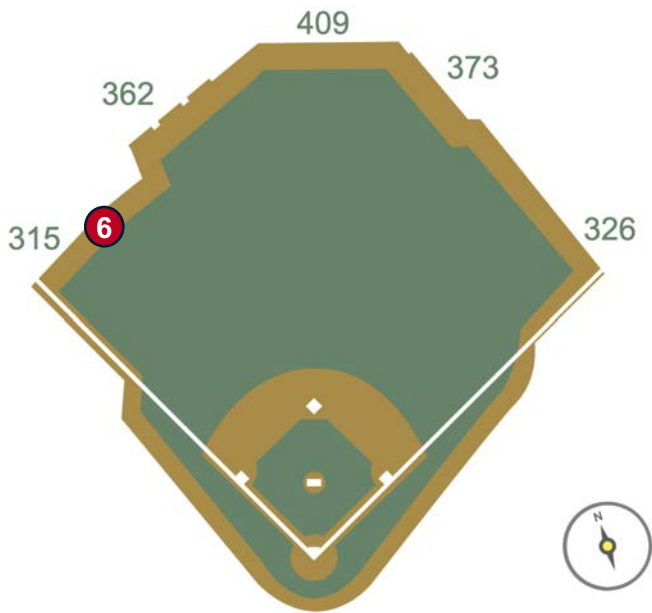

Minute Maid Park Ground Rules

RULE #2: Ball striking low signage in front of first base and third base camera wells and continuing into the camera well: **Out of Play**

Minute Maid Park Ground Rules

RULE #3: Fair batted bounding ball striking the railings on the inclined walls down the left and right field lines in foul territory:

In Play

Minute Maid Park Ground Rules

RULE #4: Batted ball in flight strikes higher wall or railing at a point above the lower wall and rebound over the lower wall: **Home Run**

Minute Maid Park Ground Rules

RULE #5: Batted ball goes through or lodges in out-of-town scoreboard, either on bounce or in flight: **Two Bases**

Minute Maid Park Ground Rules

RULE #6: Batted ball hits the top of the out-of-town scoreboard ledge and goes into the stands: **Two Bases**

Minute Maid Park Ground Rules

RULE #7: Batted ball striking below top of scoreboard wall and bounding over wall: **Two Bases**

Minute Maid Park Ground Rules

RULE #8: Batted ball in flight strikes yellow line on fence or top of railing in left-center field at a point above the stands and bounds into stands: **Home Run**