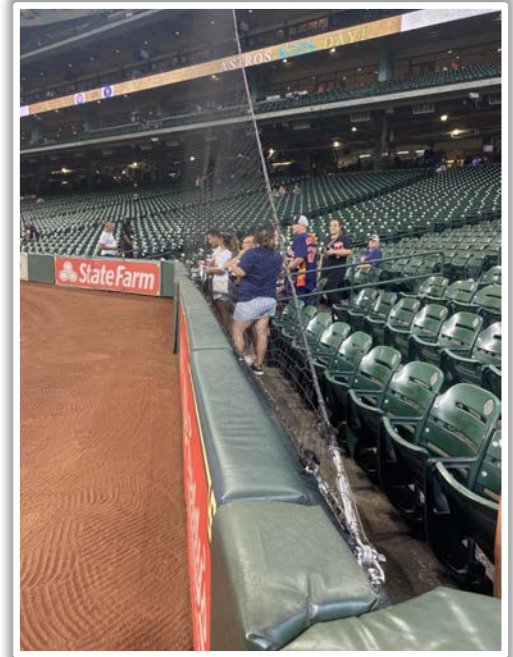

Minute Maid Park Ground Rules

LF Extended Fan Safety Netting Photos: