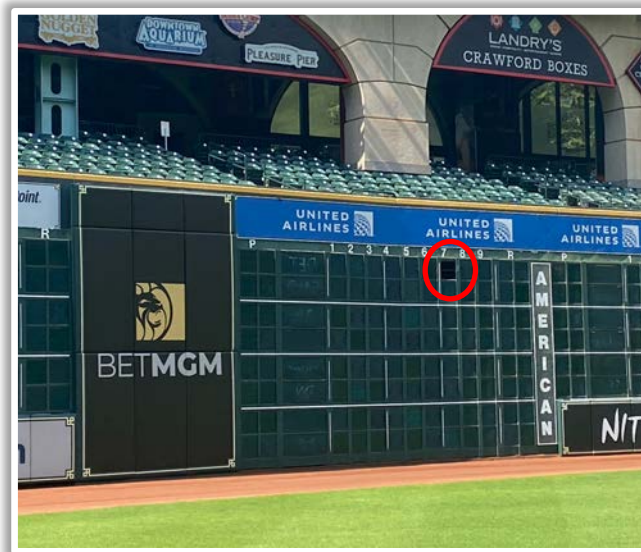

Minute Maid Park Ground Rules

RULE #2: Ball striking low signage in front of first base and third base camera wells and continuing into the camera well: **Out of Play**

Minute Maid Park Ground Rules

RULE #3: Fair batted bounding ball striking the railings on the inclined walls down the left and right field lines in foul territory:

In Play

Minute Maid Park Ground Rules

RULE #4: Batted ball in flight strikes higher wall or railing at a point above the lower wall and rebound over the lower wall: **Home Run**

Minute Maid Park Ground Rules

RULE #5: Batted ball goes through or lodges in out-of-town scoreboard, either on bounce or in flight: **Two Bases**

Minute Maid Park Ground Rules

RULE #6: Batted ball hits the top of the out-of-town scoreboard ledge and goes into the stands: **Two Bases**