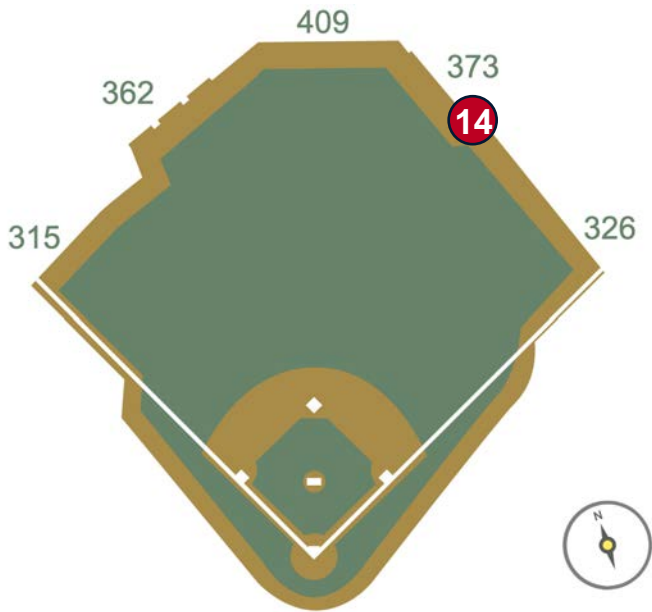

Minute Maid Park Ground Rules

RULE #14: Batted ball in flight striking the yellow metal caps on top of outfield wall in front of right-center field bullpen: **In Play**