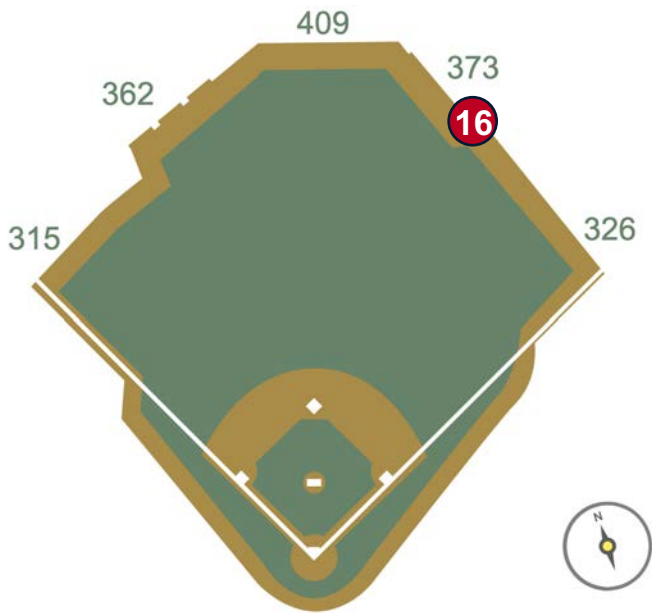

Minute Maid Park Ground Rules

RULE #16: Batted bounding ball strikes green safety fence to the right field side of the right-center field bullpen: **Two Bases**