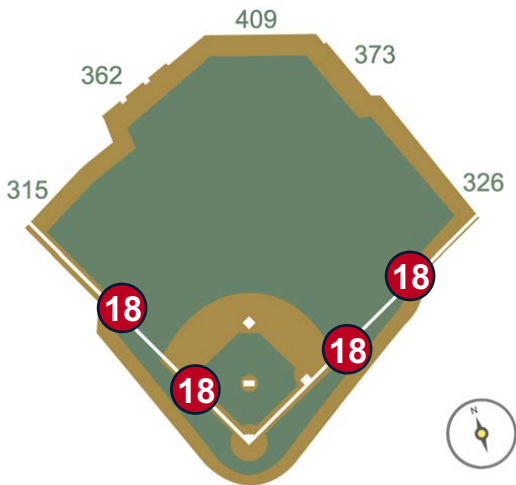

Minute Maid Park Ground Rules

RULE #18: Batted ball strikes roof over fair territory: **In Play**

- If caught by fielder, batter is out and runners advance at own risk