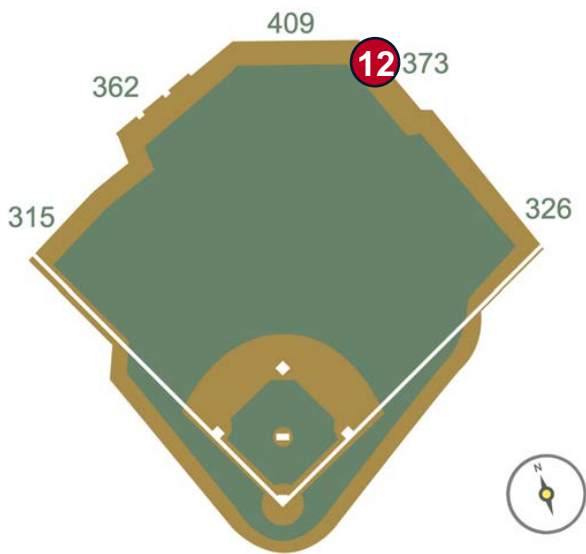

Minute Maid Park Ground Rules

RULE #12: Batted ball in flight strikes safety railing on top of the outfield wall to the center field side of the field access gate in right field: **Home Run**