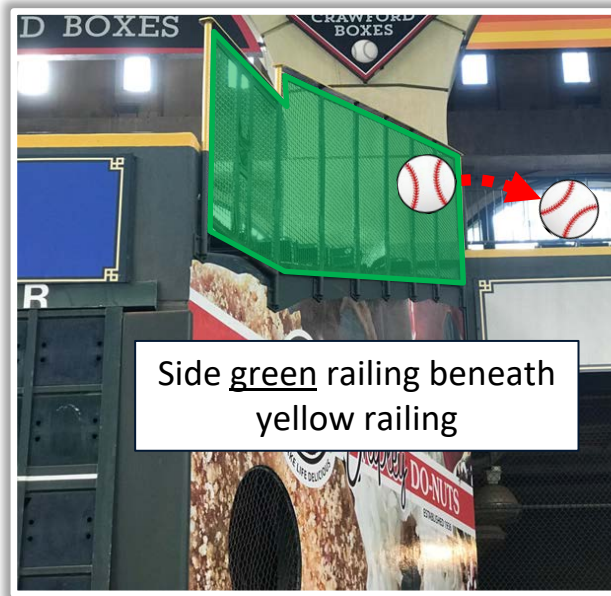

RULE #5: Batted ball goes through or lodges in out-of-town scoreboard, either on bounce or in flight: **Two Bases**

Minute Maid Park Ground Rules

RULE #6: Batted ball hits the top of the out-of-town scoreboard ledge and goes into the stands: **Two Bases**

Minute Maid Park Ground Rules

RULE #7: Batted ball striking below top of scoreboard wall and bounding over wall: **Two Bases**

Minute Maid Park Ground Rules

RULE #8: Batted ball in flight strikes yellow line on fence or top of railing in left-center field at a point above the stands and bounds into stands: **Home Run**

Minute Maid Park Ground Rules

RULE #9: Batted ball hits the side railing of the Crawford Boxes and goes into the stands: **Two Bases**

Minute Maid Park Ground Rules

RULE #10: Batted ball in flight strikes yellow line on fence or top of railing in left-center field and rebounds onto the playing field: **In Play**