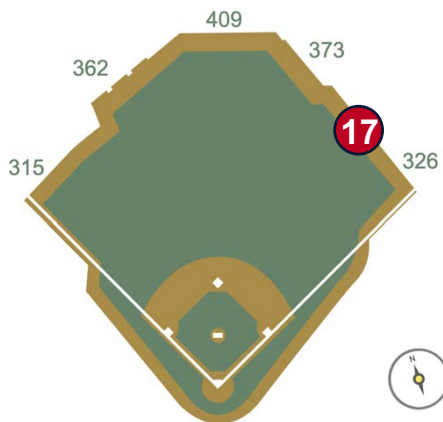

Minute Maid Park Ground Rules

RULE #16: Batted bounding ball strikes green safety fence to the right field side of the right-center field bullpen: **Two Bases**

Minute Maid Park Ground Rules

RULE #17: Batted ball in flight striking the concrete portion of the wall, completely beyond the yellow line, and rebounding onto the playing field:

Home Run – (A batted ball striking any portion of the yellow line on top of the wall, and rebounding onto the playing field, is live and in play)

Minute Maid Park Ground Rules

RULE #18: Batted ball strikes roof over fair territory: **In Play**