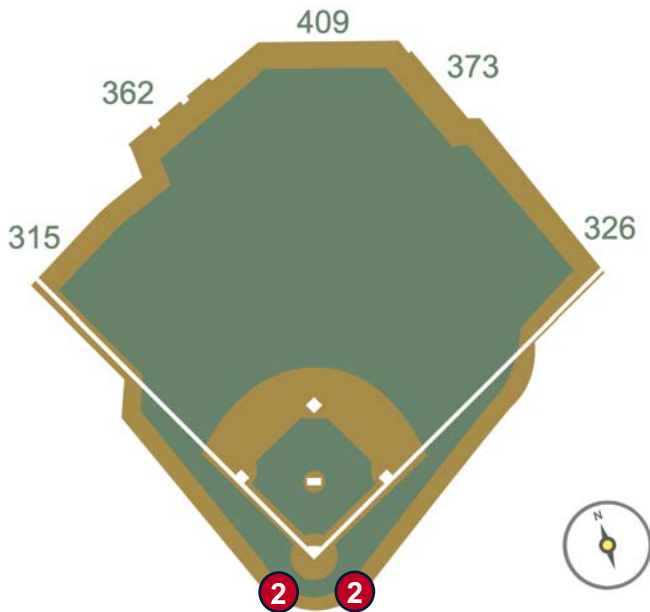

Minute Maid Park Ground Rules

RULE #2: Ball striking low signage in front of first base and third base camera wells and continuing into the camera well: **Out of Play**

Minute Maid Park Ground Rules

RULE #3: Fair batted bounding ball striking the railings on the inclined walls down the left and right field lines in foul territory:

RULE #5: Batted ball goes through or lodges in out-of-town scoreboard, either on bounce or in flight: **Two Bases**

Minute Maid Park Ground Rules

RULE #6: Batted ball hits the top of the out-of-town scoreboard ledge and goes into the stands: **Two Bases**