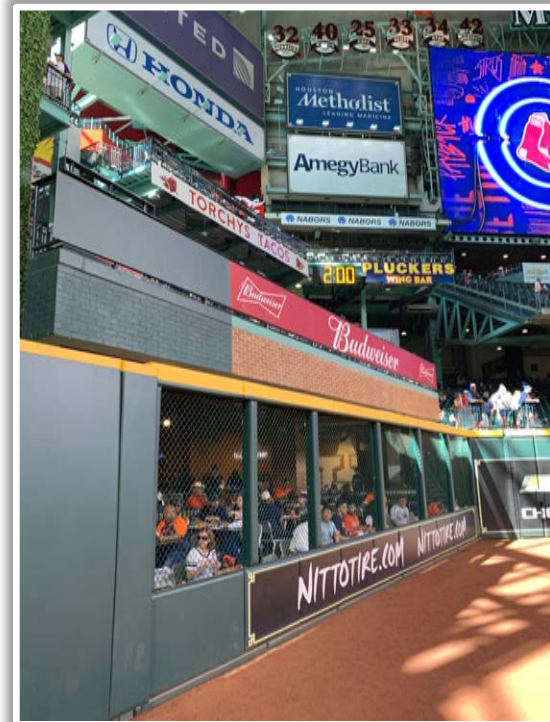

Minute Maid Park Ground Rules

3B Camera Well Photos:

Minute Maid Park Ground Rules

LF Extended Fan Safety Netting Photos:

Minute Maid Park Ground Rules

Crawford Box Photos:

Minute Maid Park Ground Rules

CF Wall Photos: