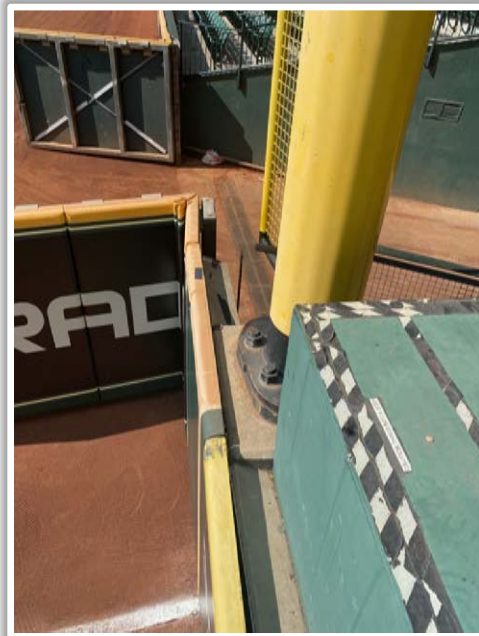

| Minute Maid Park Ground Rules

RF Corner Photos: