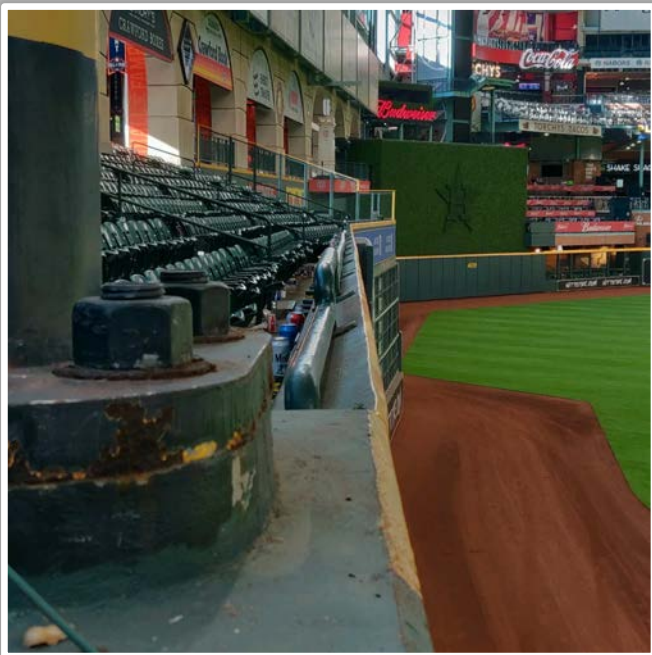

Minute Maid Park Ground Rules

3B Dugout Photos:

Minute Maid Park Ground Rules

3B iPad Camera Photos:

3B Pitcher Camera

3B Batter Camera

A ball that strikes the camera and rebounds onto the playing field is live and in play unless it becomes lodged or is otherwise deemed unplayable

Minute Maid Park Ground Rules

3B Camera Well Photos:

Minute Maid Park Ground Rules

LF Extended Fan Safety Netting Photos:

Minute Maid Park Ground Rules

Crawford Box Photos:

Minute Maid Park Ground Rules

CF Wall Photos: