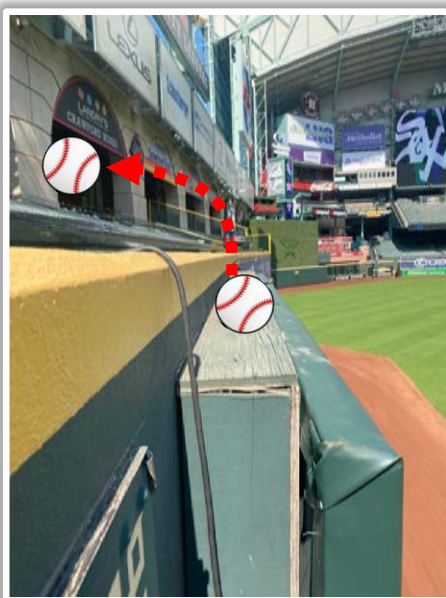

In Play

Minute Maid Park Ground Rules

RULE #4: Batted ball in flight strikes higher wall or railing at a point above the lower wall and rebound over the lower wall: **Home Run**

Minute Maid Park Ground Rules

RULE #5: Batted ball goes through or lodges in out-of-town scoreboard, either on bounce or in flight: **Two Bases**

Minute Maid Park Ground Rules

RULE #6: Batted ball hits the top of the out-of-town scoreboard ledge and goes into the stands: **Two Bases**

Minute Maid Park Ground Rules

RULE #7: Batted ball striking below top of scoreboard wall and bounding over wall: **Two Bases**

Minute Maid Park Ground Rules

RULE #8: Batted ball in flight strikes yellow line on fence or top of railing in left-center field at a point above the stands and bounds into stands: **Home Run**

Minute Maid Park Ground Rules

RULE #9: Batted ball hits the side railing of the Crawford Boxes and goes into the stands: **Two Bases**

Minute Maid Park Ground Rules

RULE #10: Batted ball in flight strikes yellow line on fence or top of railing in left-center field and rebounds onto the playing field: **In Play**