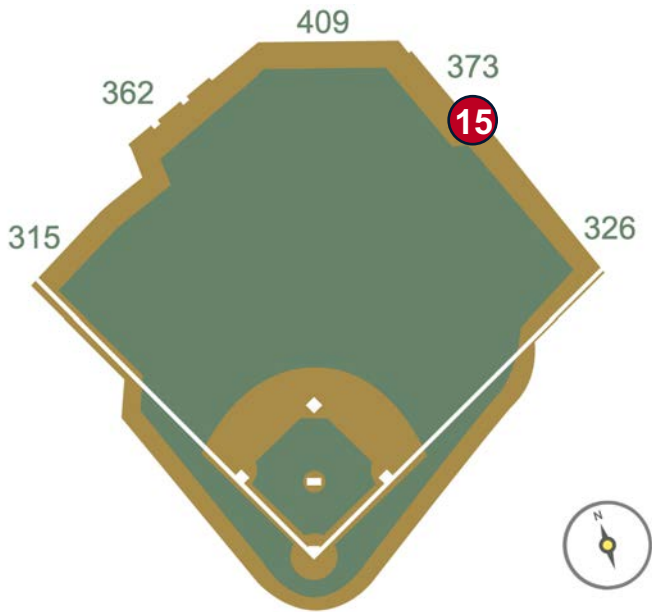

Minute Maid Park Ground Rules

RULE #15: Batted ball in flight strikes green safety fence to the right field side of the right-center field bullpen: **Home Run**