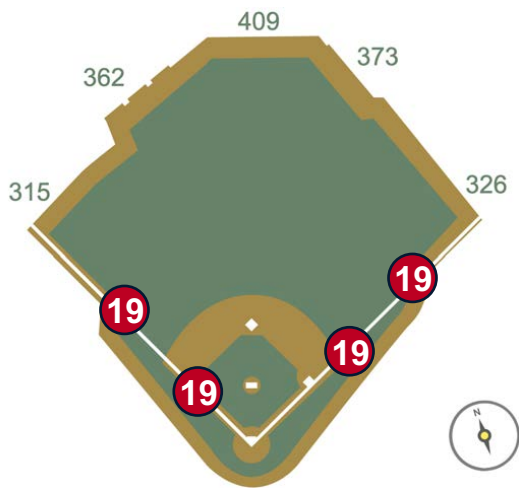

Home Run – (A batted ball striking any portion of the yellow line on top of the wall, and rebounding onto the playing field, is live and in play)

Minute Maid Park Ground Rules

RULE #18: Batted ball strikes roof over fair territory: **In Play**

- If caught by fielder, batter is out and runners advance at own risk

Minute Maid Park Ground Rules

RULE #19: Batted ball strikes roof over foul territory: **Dead Ball**

Minute Maid Park Ground Rules

Backstop Photos: