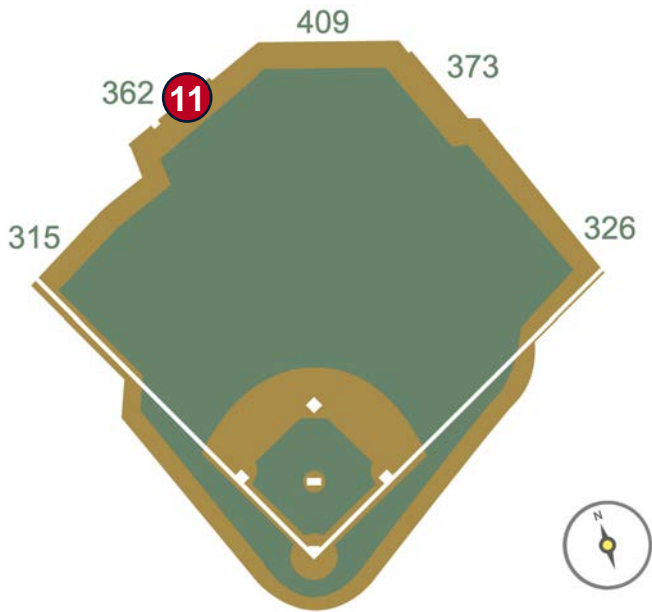

Minute Maid Park Ground Rules

RULE #11: Batted ball strikes screen in left-center field and rebounds onto playing field: **In Play**