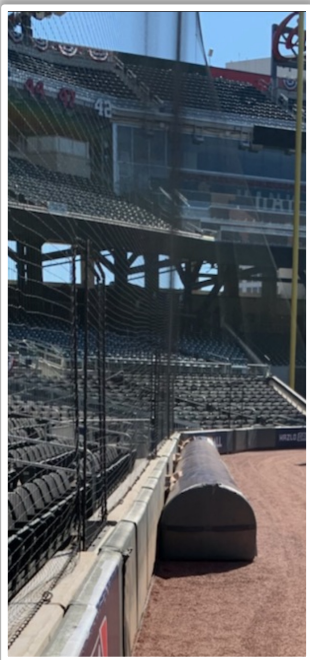

RULE #2: Fair bounding ball striking short fences on top of the field walls in foul territory down the left and right field lines: **In Play**

Truist Park Ground Rules

RULE #3: Batted ball in flight striking on or to the right of the vertical yellow line in left field at a point above the lower wall and continuing to the left over the lower wall: **Home Run**

Truist Park Ground Rules

RULE #4: Batted ball in flight striking on or to the right of the vertical edge of the brick wall in right field at a point above the lower wall and continuing to the left over the lower wall: **Home Run**

| Truist Park Ground Rules

Backstop Photos:

| Truist Park Ground Rules

3B Dugout Photos:

Truist Park Ground Rules

3B iPad Camera Photos:

| Truist Park Ground Rules

3B Camera Well Photos:

| Truist Park Ground Rules

Tarp Photos:

Truist Park Ground Rules

LF Extended Fan Safety Netting Photos:

| Truist Park Ground Rules

LF Corner Photos:

| Truist Park Ground Rules

LF Wall Photos: