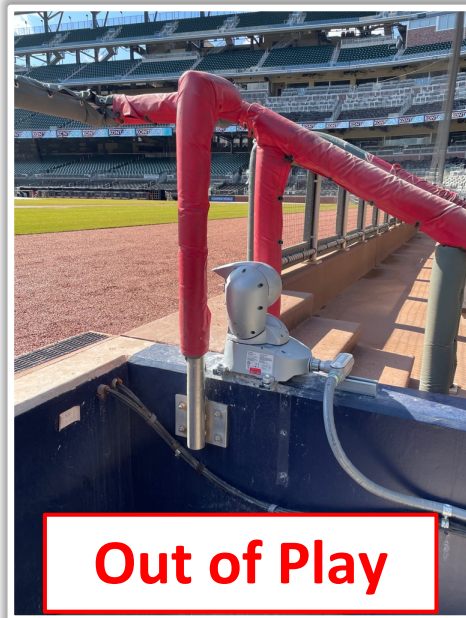

RULE #2: Fair bounding ball striking short fences on top of the field walls in foul territory down the left and right field lines: **In Play**

Truist Park Ground Rules

RULE #3: Batted ball in flight striking on or to the right of the vertical yellow line in left field at a point above the lower wall and continuing to the left over the lower wall: **Home Run**

Truist Park Ground Rules

RULE #4: Batted ball in flight striking on or to the right of the vertical edge of the brick wall in right field at a point above the lower wall and continuing to the left over the lower wall: **Home Run**

| Truist Park Ground Rules

Backstop Photos:

| Truist Park Ground Rules

3B Dugout Photos:

Truist Park Ground Rules

3B iPad Camera Photos:

| Truist Park Ground Rules

3B Camera Well Photos: