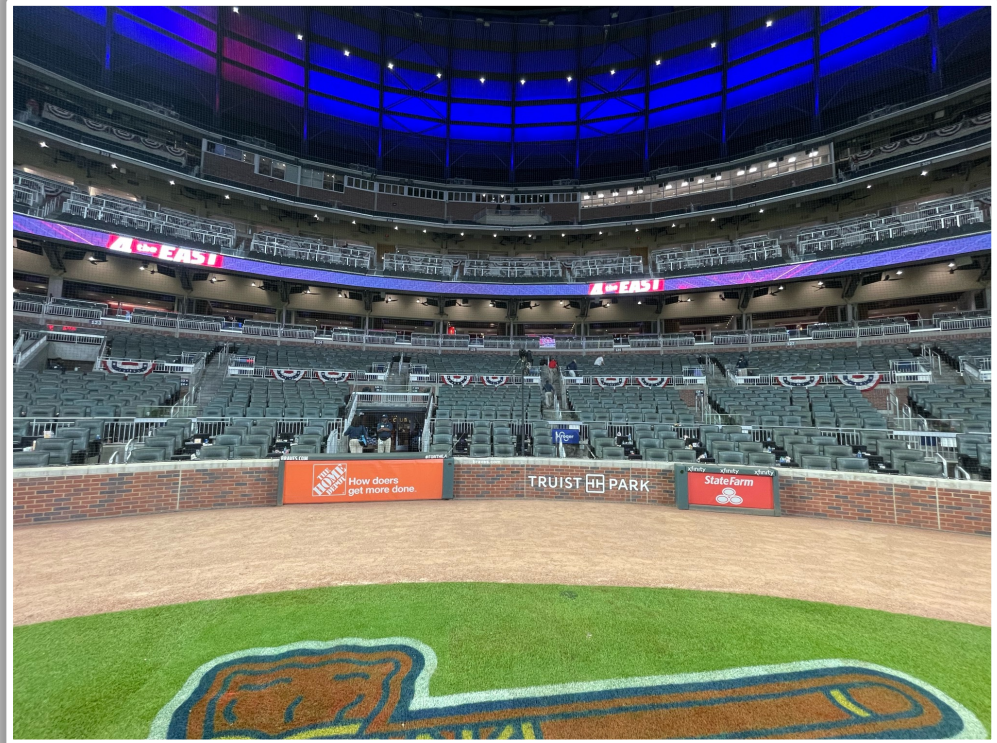

| Truist Park Ground Rules

Backstop Photos: