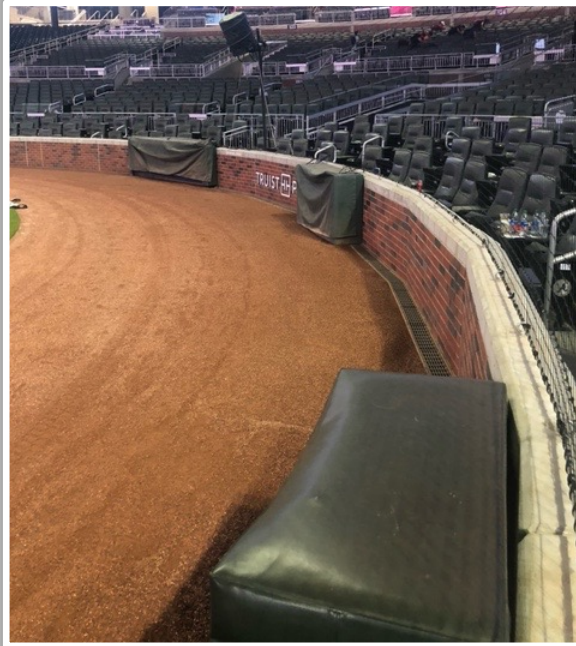

| Truist Park Ground Rules

Backstop Photos: