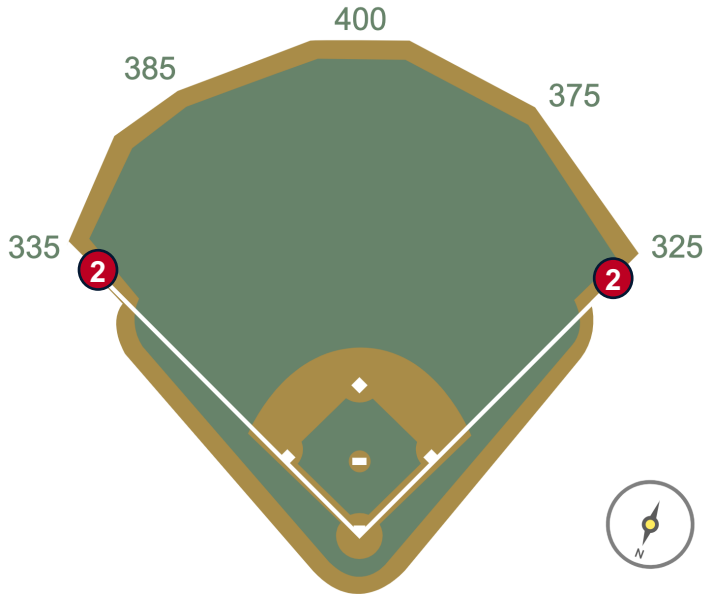

Truist Park

2024 Ground Rules

Date: March 28, 2024

Truist Park Ground Rules

RULE #1: The silver railing in the dugouts are completely within the dugouts.
A ball striking those railings: **Out of Play**

Truist Park Ground Rules

RULE #2: Fair bounding ball striking short fences on top of the field walls in foul territory down the left and right field lines: **In Play**

Truist Park Ground Rules

RULE #3: Batted ball in flight striking on or to the right of the vertical yellow line in left field at a point above the lower wall and continuing to the left over the lower wall: **Home Run**

Truist Park Ground Rules

RULE #4: Batted ball in flight striking on or to the right of the vertical edge of the brick wall in right field at a point above the lower wall and continuing to the left over the lower wall: **Home Run**