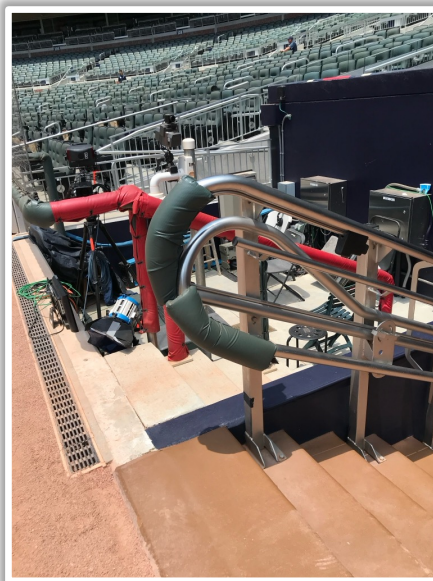

Truist Park

2024 Ground Rules

Date: March 28, 2024

Truist Park Ground Rules

RULE #1: The silver railing in the dugouts are completely within the dugouts.
A ball striking those railings: **Out of Play**

Truist Park Ground Rules

RULE #2: Fair bounding ball striking short fences on top of the field walls in foul territory down the left and right field lines: **In Play**

Truist Park Ground Rules

RULE #3: Batted ball in flight striking on or to the right of the vertical yellow line in left field at a point above the lower wall and continuing to the left over the lower wall: **Home Run**

Truist Park Ground Rules

RULE #4: Batted ball in flight striking on or to the right of the vertical edge of the brick wall in right field at a point above the lower wall and continuing to the left over the lower wall: **Home Run**

| Truist Park Ground Rules

Backstop Photos:

| Truist Park Ground Rules

3B Dugout Photos:

Truist Park Ground Rules

3B iPad Camera Photos:

| Truist Park Ground Rules

3B Camera Well Photos: