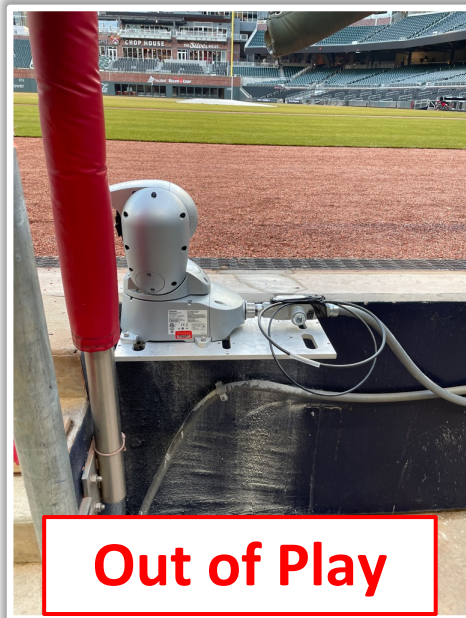

Truist Park Ground Rules

RULE #4: Batted ball in flight striking on or to the right of the vertical edge of the brick wall in right field at a point above the lower wall and continuing to the left over the lower wall: **Home Run**

| Truist Park Ground Rules

Backstop Photos:

| Truist Park Ground Rules

3B Dugout Photos:

Truist Park Ground Rules

3B iPad Camera Photos:

| Truist Park Ground Rules

3B Camera Well Photos: