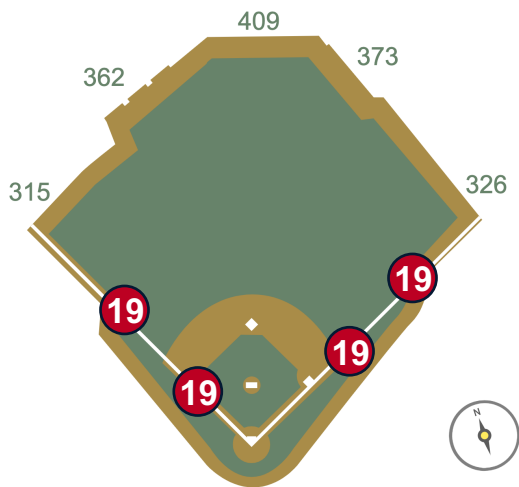

Minute Maid Park Ground Rules

RULE #19: Batted ball strikes roof over foul territory: **Dead Ball**