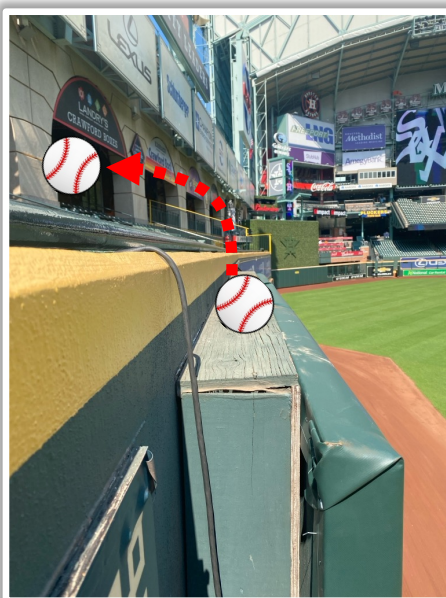

In Play

Minute Maid Park Ground Rules

RULE #4: Batted ball in flight strikes higher wall or railing at a point above the lower wall and rebound over the lower wall: **Home Run**

Minute Maid Park Ground Rules

RULE #5: Batted ball goes through or lodges in out-of-town scoreboard, either on bounce or in flight: **Two Bases**

Minute Maid Park Ground Rules

RULE #6: Batted ball hits the top of the out-of-town scoreboard ledge and goes into the stands: **Two Bases**

Minute Maid Park Ground Rules

RULE #7: Batted ball striking below top of scoreboard wall and bounding over wall: **Two Bases**

Minute Maid Park Ground Rules

RULE #8: Batted ball in flight strikes yellow line on fence or top of railing in left-center field at a point above the stands and bounds into stands: **Home Run**

Minute Maid Park Ground Rules

RULE #9: Batted ball hits the side green railing of the Crawford Boxes beneath the yellow railing and goes into the stands: **Two Bases**

Side green railing beneath yellow railing