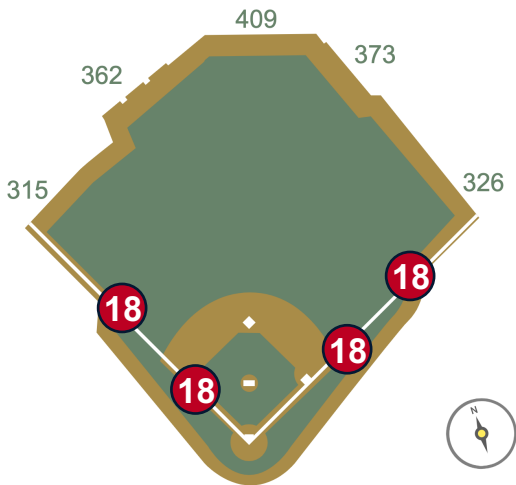

Minute Maid Park Ground Rules

RULE #18: Batted ball strikes roof over fair territory: **In Play**

- If caught by fielder, batter is out and runners advance at own risk