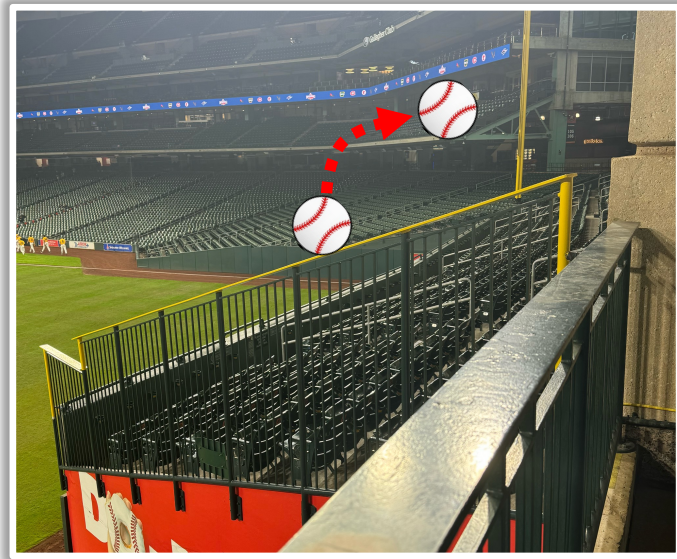

In Play

Minute Maid Park Ground Rules

RULE #4: Batted ball in flight strikes higher wall or railing at a point above the lower wall and rebound over the lower wall: **Home Run**

Minute Maid Park Ground Rules

RULE #5: Batted ball goes through or lodges in out-of-town scoreboard, either on bounce or in flight: **Two Bases**

Minute Maid Park Ground Rules

RULE #6: Batted ball hits the top of the out-of-town scoreboard ledge and goes into the stands: **Two Bases**

Minute Maid Park Ground Rules

RULE #7: Batted ball striking below top of scoreboard wall and bounding over wall: **Two Bases**

Minute Maid Park Ground Rules

RULE #8: Batted ball in flight strikes yellow line on fence or top of railing in left-center field at a point above the stands and bounds into stands: **Home Run**

Minute Maid Park Ground Rules

RULE #9: Batted ball hits the side green railing of the Crawford Boxes beneath the yellow railing and goes into the stands: **Two Bases**

Side green railing beneath yellow railing