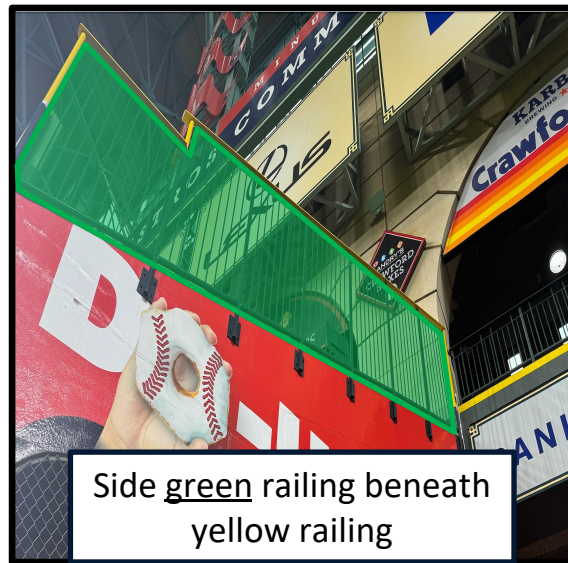

RULE #5: Batted ball goes through or lodges in out-of-town scoreboard, either on bounce or in flight: **Two Bases**

Minute Maid Park Ground Rules

RULE #6: Batted ball hits the top of the out-of-town scoreboard ledge and goes into the stands: **Two Bases**

Minute Maid Park Ground Rules

RULE #7: Batted ball striking below top of scoreboard wall and bounding over wall: **Two Bases**

Minute Maid Park Ground Rules

RULE #8: Batted ball in flight strikes yellow line on fence or top of railing in left-center field at a point above the stands and bounds into stands: **Home Run**

Minute Maid Park Ground Rules

RULE #9: Batted ball hits the side green railing of the Crawford Boxes beneath the yellow railing and goes into the stands: **Two Bases**

Side green railing beneath yellow railing