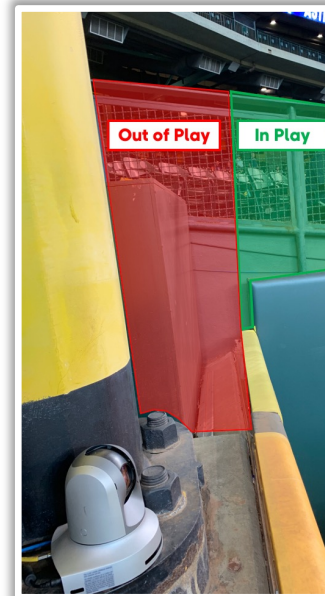

Minute Maid Park Ground Rules

RULE #2: Ball striking low signage in front of first base and third base camera wells and continuing into the camera well: **Out of Play**

Minute Maid Park Ground Rules

RULE #3: Fair batted bounding ball striking the railings on the inclined walls down the left and right field lines in foul territory:

In Play

Minute Maid Park Ground Rules

RULE #4: Batted ball in flight strikes higher wall or railing at a point above the lower wall and rebound over the lower wall: **Home Run**

Minute Maid Park Ground Rules

RULE #5: Batted ball goes through or lodges in out-of-town scoreboard, either on bounce or in flight: **Two Bases**

Minute Maid Park Ground Rules

RULE #6: Batted ball hits the top of the out-of-town scoreboard ledge and goes into the stands: **Two Bases**