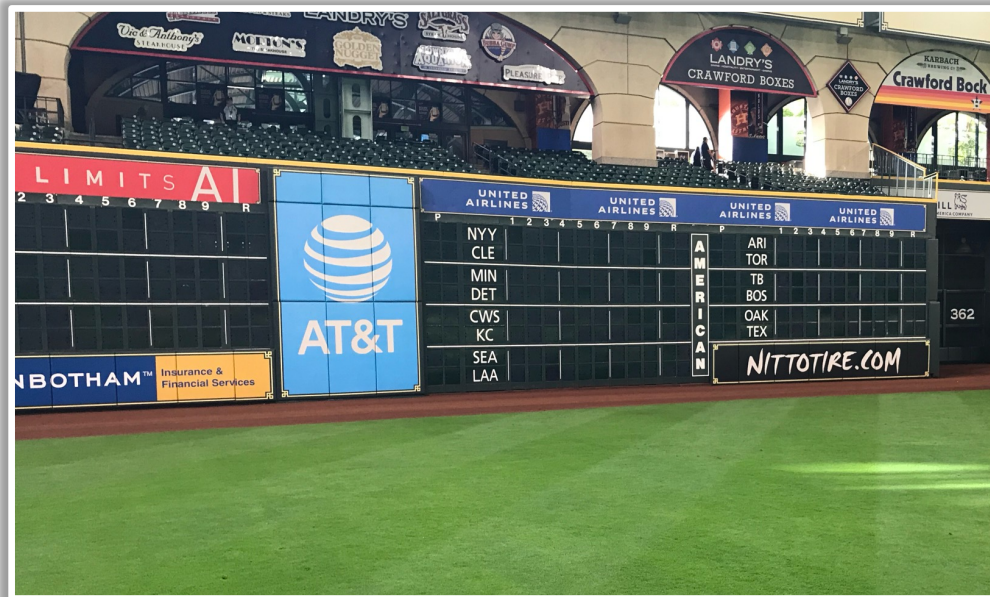

Minute Maid Park Ground Rules

3B Camera Well Photos:

Minute Maid Park Ground Rules

LF Extended Fan Safety Netting Photos:

Minute Maid Park Ground Rules

Crawford Box Photos:

Minute Maid Park Ground Rules

CF Wall Photos: