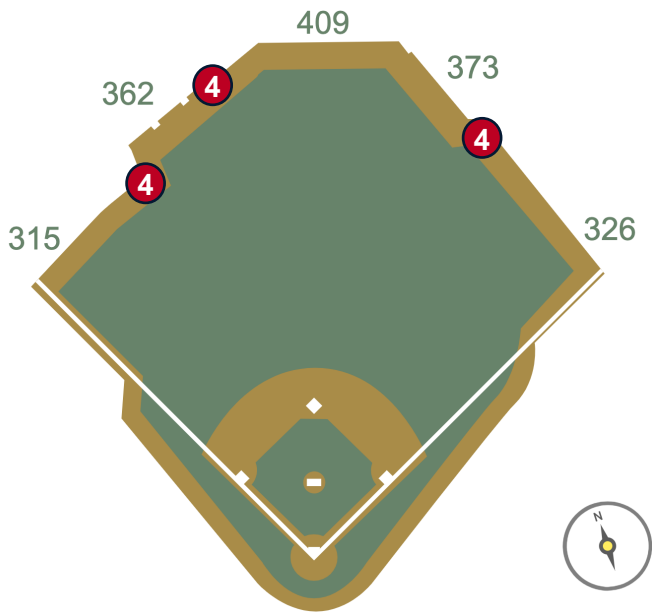

Minute Maid Park Ground Rules

RULE #2: Ball striking low signage in front of first base and third base camera wells and continuing into the camera well: **Out of Play**

Minute Maid Park Ground Rules

RULE #3: Fair batted bounding ball striking the railings on the inclined walls down the left and right field lines in foul territory:

In Play

Minute Maid Park Ground Rules

RULE #4: Batted ball in flight strikes higher wall or railing at a point above the lower wall and rebound over the lower wall: **Home Run**

Minute Maid Park Ground Rules

RULE #5: Batted ball goes through or lodges in out-of-town scoreboard, either on bounce or in flight: **Two Bases**

Minute Maid Park Ground Rules

RULE #6: Batted ball hits the top of the out-of-town scoreboard ledge and goes into the stands: **Two Bases**

Minute Maid Park Ground Rules

RULE #7: Batted ball striking below top of scoreboard wall and bounding over wall: **Two Bases**

Minute Maid Park Ground Rules

RULE #8: Batted ball in flight strikes yellow line on fence or top of railing in left-center field at a point above the stands and bounds into stands: **Home Run**