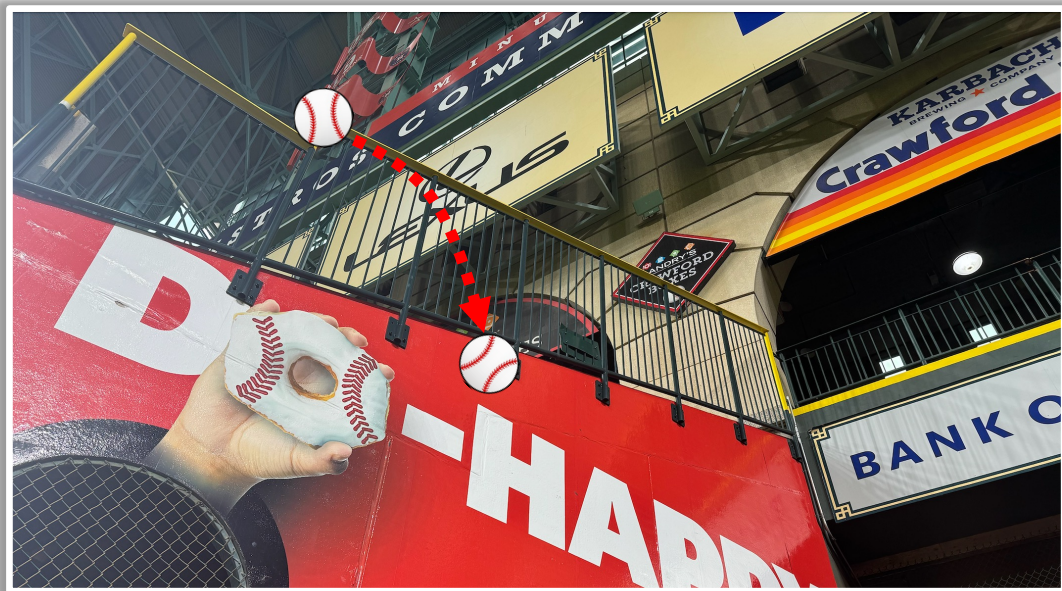

Minute Maid Park Ground Rules

RULE #9: Batted ball hits the side green railing of the Crawford Boxes beneath the yellow railing and goes into the stands: **Two Bases**

Side green railing beneath yellow railing

Minute Maid Park Ground Rules

RULE #10: Batted ball in flight strikes yellow line on fence or top of railing in left-center field and rebounds onto the playing field: **In Play**

Minute Maid Park Ground Rules