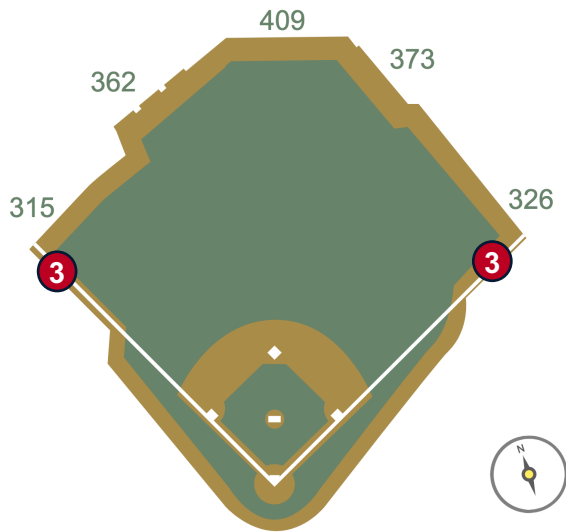

Minute Maid Park Ground Rules

RULE #2: Ball striking low signage in front of first base and third base camera wells and continuing into the camera well: **Out of Play**

Minute Maid Park Ground Rules

RULE #3: Fair batted bounding ball striking the railings on the inclined walls down the left and right field lines in foul territory:

In Play

Minute Maid Park Ground Rules

RULE #4: Batted ball in flight strikes higher wall or railing at a point above the lower wall and rebound over the lower wall: **Home Run**

Minute Maid Park Ground Rules

RULE #5: Batted ball goes through or lodges in out-of-town scoreboard, either on bounce or in flight: **Two Bases**

Minute Maid Park Ground Rules

RULE #6: Batted ball hits the top of the out-of-town scoreboard ledge and goes into the stands: **Two Bases**