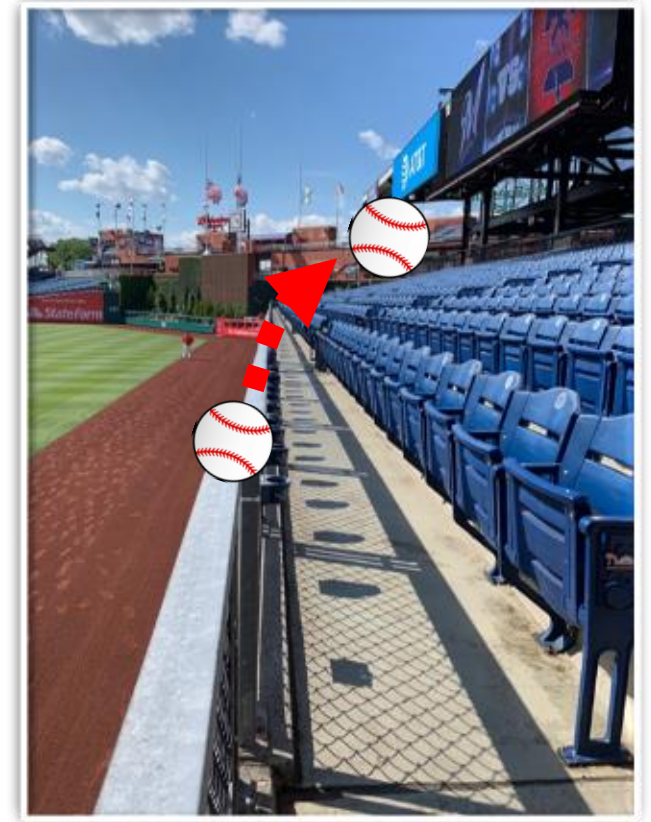

Citizens Bank Park Ground Rules

RULE #8: Ball hits to the right of the vertical yellow line above 387' mark on the fence in left-center field on the higher metal panels at a point above the lower metal panels and bounds over the lower metal panels: **Home Run**

Citizens Bank Park Ground Rules

RULE #9: Ball in flight hits on or to the left of the vertical yellow line above the 409' mark on the center field fence and goes over the lower center field fence: **Home Run**

Citizens Bank Park Ground Rules

RULE #10: Ball wedges in chain link fence in front of out-of-town scoreboard:
Two Bases

Citizens Bank Park Ground Rules

RULE #11: Ball in flight strikes fence or scoreboard at a point above the lower center field fence and continues over the lower center field fence: **Home Run**

Citizens Bank Park Ground Rules

RULE #12: Ball in flight strikes fence or scoreboard and goes over higher portion of outfield fence: **Two Bases**

Citizens Bank Park Ground Rules

RULE #13: Ball strikes top of outfield fence or scoreboard at a point above the stands and bounds into stands: **Home Run**