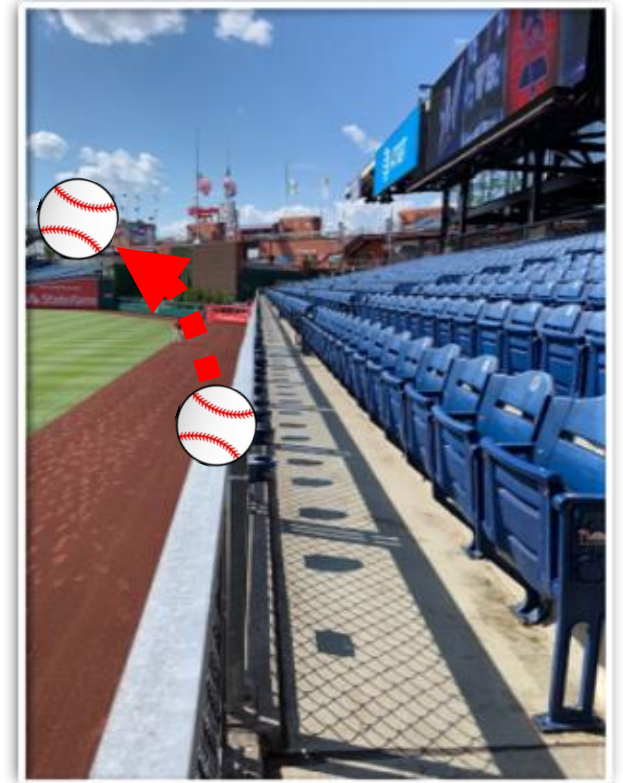

Citizens Bank Park Ground Rules

RULE #8: Ball hits to the right of the vertical yellow line above 387' mark on the fence in left-center field on the higher metal panels at a point above the lower metal panels and bounds over the lower metal panels: **Home Run**

Citizens Bank Park Ground Rules

RULE #10: Ball wedges in chain link fence in front of out-of-town scoreboard:
Two Bases

Citizens Bank Park Ground Rules

RULE #11: Ball in flight strikes fence or scoreboard at a point above the lower center field fence and continues over the lower center field fence: **Home Run**

Citizens Bank Park Ground Rules

RULE #12: Ball in flight strikes fence or scoreboard and goes over higher portion of outfield fence: **Two Bases**

Citizens Bank Park Ground Rules

RULE #13: Ball strikes top of outfield fence or scoreboard at a point above the stands and bounds into stands: **Home Run**

Citizens Bank Park Ground Rules

RULE #14: Ball strikes top of outfield fence or scoreboard and rebounds onto the playing field: **In Play**

Citizens Bank Park Ground Rules

Backstop Photos:

Citizens Bank Park Ground Rules