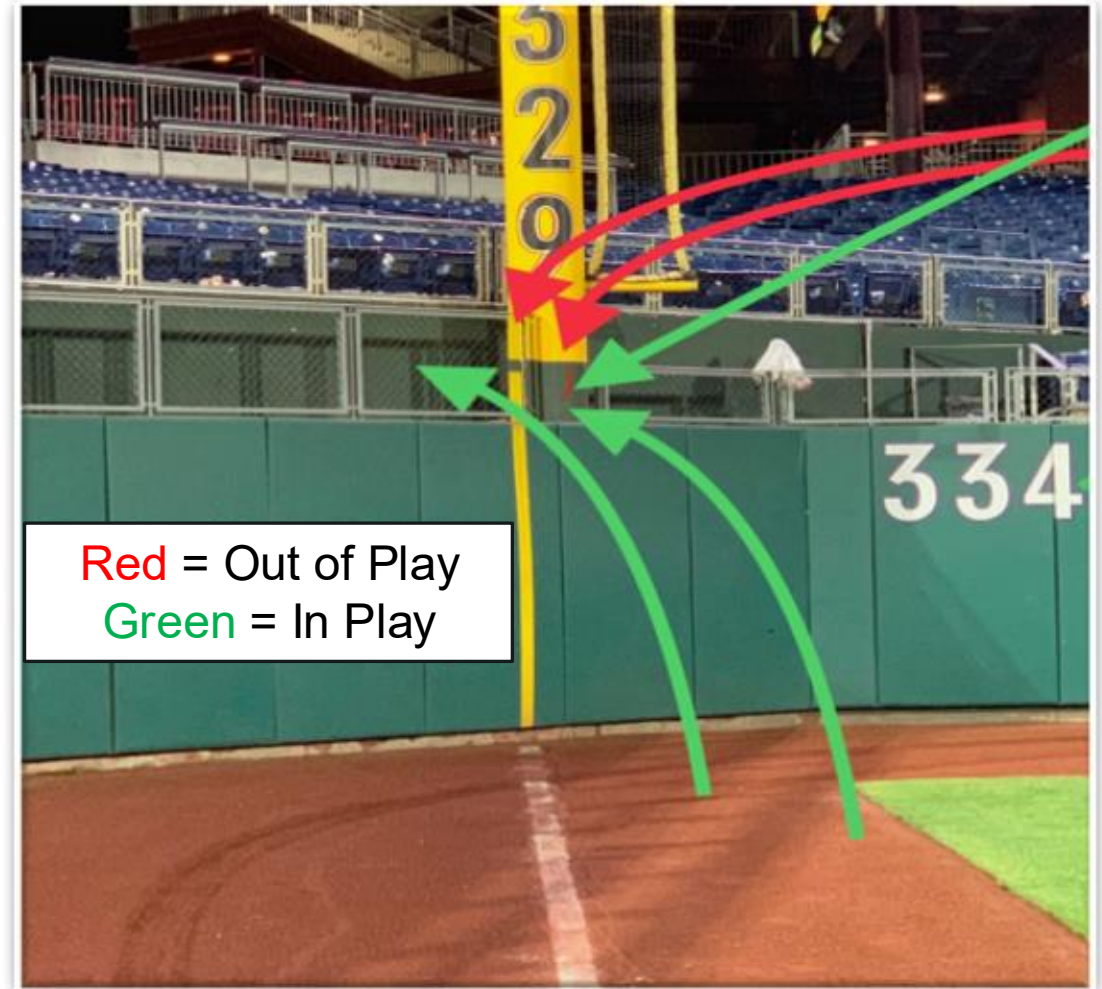

Citizens Bank Park Ground Rules

LF Corner Photos: