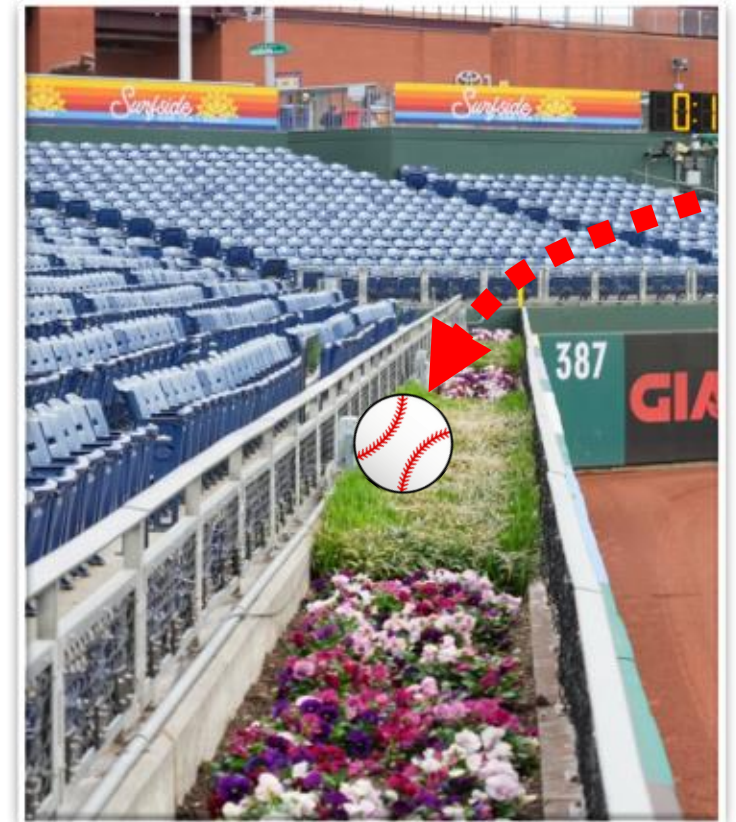

Citizens Bank Park Ground Rules

RULE #3: Bounding ball striking the portion of the metal panels in the outfield corners that are recessed: **Out of Play**

Citizens Bank Park Ground Rules

RULE #4: Ball in flight striking beyond the yellow line, including the plexiglass barriers along the top of outfield wall at the bottom of seating area walkways: **Home Run**

Citizens Bank Park Ground Rules

RULE #5: Ball in flight striking beyond the outfield metal panels in fair territory and landing in the flowerbed or striking the recessed metal panels:
Home Run

Citizens Bank Park Ground Rules

RULE #6: Ball hits to the left of the vertical yellow line above 387' mark on the fence in left-center field: **Home Run**

Citizens Bank Park Ground Rules

RULE #7: Ball hits on or to right of the vertical yellow line above 387' mark on the fence in left-center field and rebounds back onto the field: **In Play**