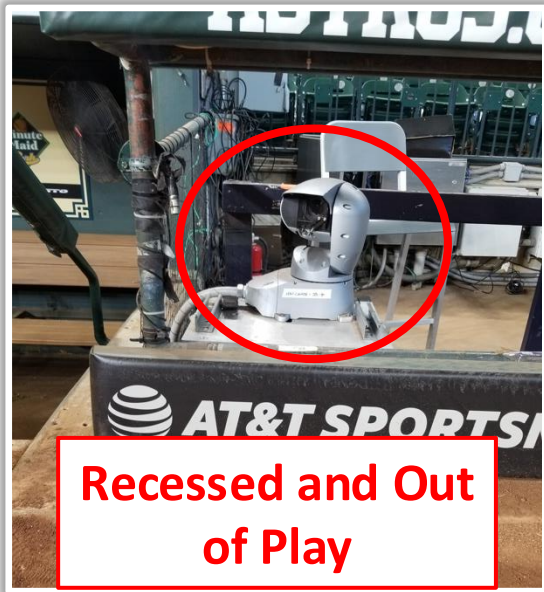

Daikin Park Ground Rules

3B iPad Camera Photos:

3B Pitcher Camera