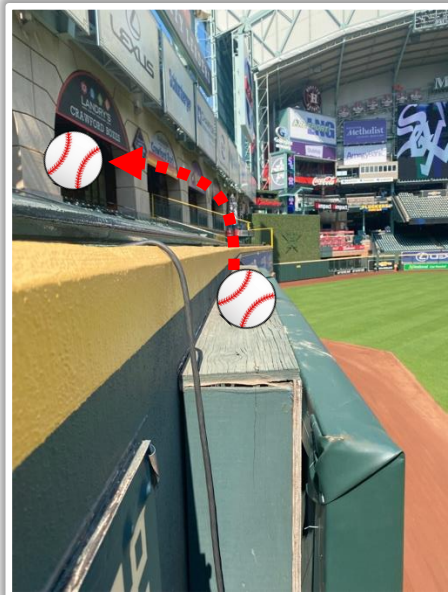

Daikin Park Ground Rules

RULE #2: Ball striking low signage in front of first base and third base camera wells and continuing into the camera well: **Out of Play**

Daikin Park Ground Rules

RULE #3: Fair batted bounding ball striking the railings on the inclined walls down the left and right field lines in foul territory:

In Play

Daikin Park Ground Rules

RULE #4: Batted ball in flight strikes higher wall or railing at a point above the lower wall and rebound over the lower wall: **Home Run**

Daikin Park Ground Rules

RULE #5: Batted ball goes through or lodges in out-of-town scoreboard, either on bounce or in flight: **Two Bases**

Daikin Park Ground Rules

RULE #6: Batted ball hits the top of the out-of-town scoreboard ledge and goes into the stands: **Two Bases**

Daikin Park Ground Rules

RULE #7: Batted ball striking below top of scoreboard wall and bounding over wall: **Two Bases**

Daikin Park Ground Rules

RULE #8: Batted ball in flight strikes yellow line on fence or top of railing in left-center field at a point above the stands and bounds into stands: **Home Run**

Daikin Park Ground Rules