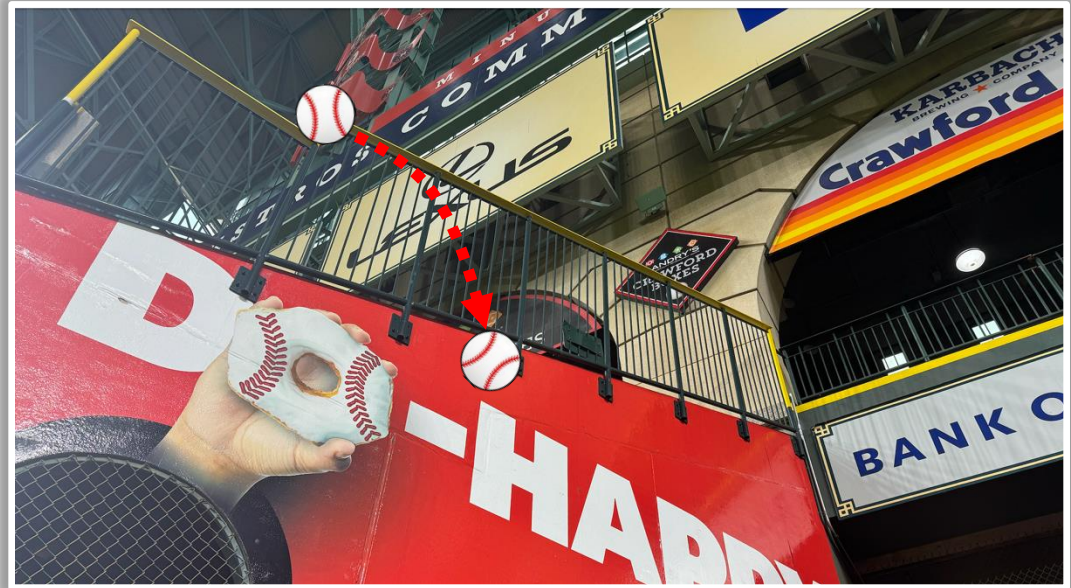

Daikin Park Ground Rules

RULE #8: Batted ball in flight strikes yellow line on fence or top of railing in left-center field at a point above the stands and bounds into stands: **Home Run**

Daikin Park Ground Rules

RULE #9: Batted ball hits the side green railing of the Crawford Boxes beneath the yellow railing and goes into the stands: **Two Bases**

Daikin Park Ground Rules

RULE #10: Batted ball in flight strikes yellow line on fence or top of railing in left-center field and rebounds onto the playing field: **In Play**