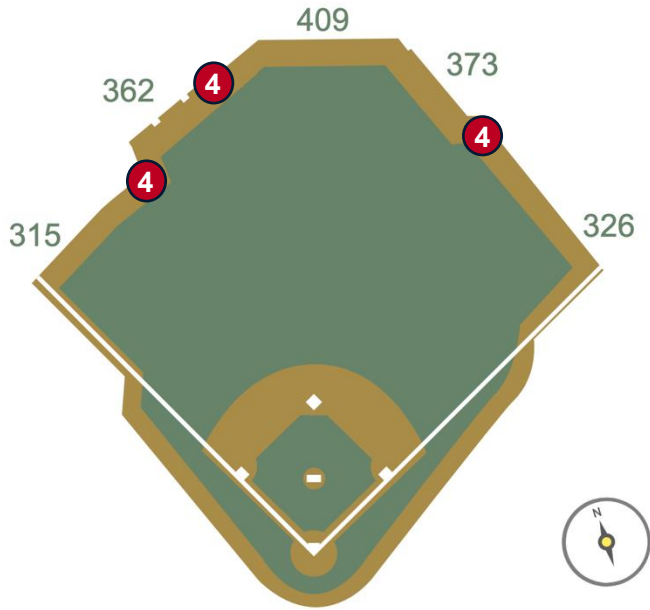

Daikin Park Ground Rules

RULE #2: Ball striking low signage in front of first base and third base camera wells and continuing into the camera well: **Out of Play**

Daikin Park Ground Rules

RULE #3: Fair batted bounding ball striking the railings on the inclined walls down the left and right field lines in foul territory:

In Play

Daikin Park Ground Rules

RULE #4: Batted ball in flight strikes higher wall or railing at a point above the lower wall and rebound over the lower wall: **Home Run**

Daikin Park Ground Rules

RULE #5: Batted ball goes through or lodges in out-of-town scoreboard, either on bounce or in flight: **Two Bases**

Daikin Park Ground Rules

RULE #6: Batted ball hits the top of the out-of-town scoreboard ledge and goes into the stands: **Two Bases**

Daikin Park Ground Rules

RULE #7: Batted ball striking below top of scoreboard wall and bounding over wall: **Two Bases**