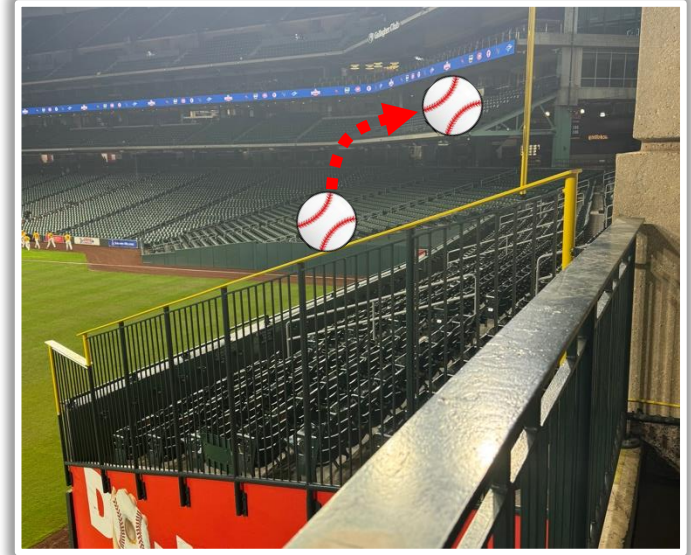

Daikin Park Ground Rules

RULE #2: Ball striking low signage in front of first base and third base camera wells and continuing into the camera well: **Out of Play**

Daikin Park Ground Rules

RULE #3: Fair batted bounding ball striking the railings on the inclined walls down the left and right field lines in foul territory:

In Play

Daikin Park Ground Rules

RULE #4: Batted ball in flight strikes higher wall or railing at a point above the lower wall and rebound over the lower wall: **Home Run**

Daikin Park Ground Rules

RULE #5: Batted ball goes through or lodges in out-of-town scoreboard, either on bounce or in flight: **Two Bases**

Daikin Park Ground Rules

RULE #6: Batted ball hits the top of the out-of-town scoreboard ledge and goes into the stands: **Two Bases**

Daikin Park Ground Rules

RULE #7: Batted ball striking below top of scoreboard wall and bounding over wall: **Two Bases**

Daikin Park Ground Rules

RULE #8: Batted ball in flight strikes yellow line on fence or top of railing in left-center field at a point above the stands and bounds into stands: **Home Run**

Daikin Park Ground Rules