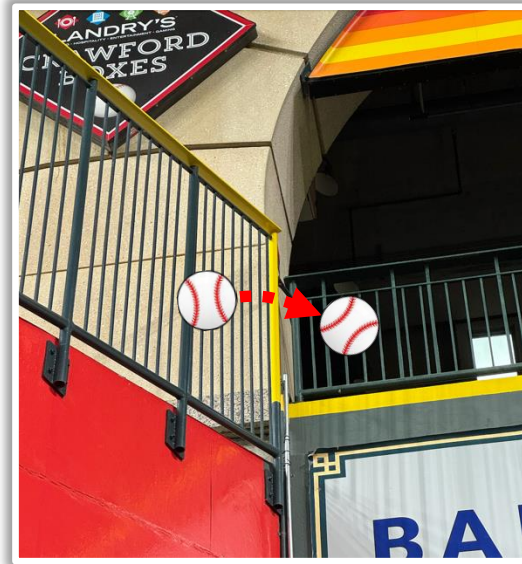

Daikin Park Ground Rules

RULE #9: Batted ball hits the side green railing of the Crawford Boxes beneath the yellow railing and goes into the stands: **Two Bases**