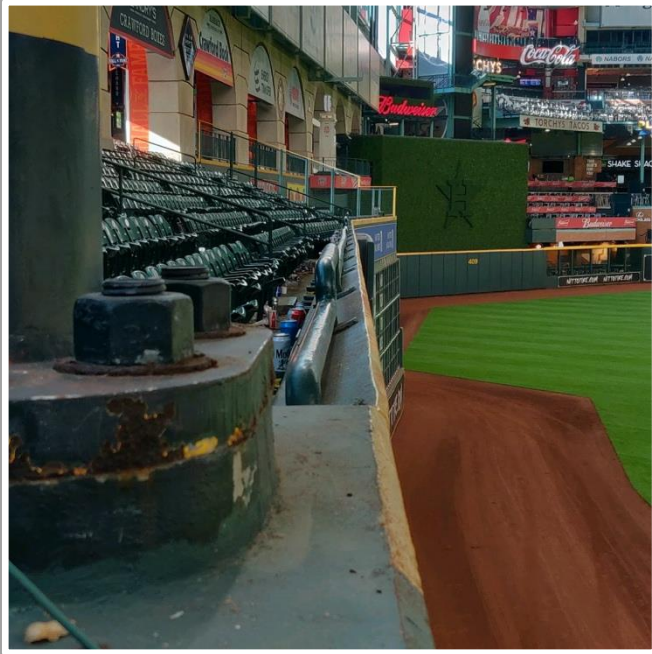

| Daikin Park Ground Rules

3B Dugout Photos:

Daikin Park Ground Rules

3B iPad Camera Photos:

3B Pitcher Camera

3B Batter Camera

A ball that strikes the camera and rebounds onto the playing field is live and in play unless it becomes lodged or is otherwise deemed unplayable

Daikin Park Ground Rules

3B Camera Well Photos:

Daikin Park Ground Rules

LF Extended Fan Safety Netting Photos:

Daikin Park Ground Rules

Crawford Box Photos:

Daikin Park Ground Rules

CF Wall Photos:

Daikin Park Ground Rules

RF Corner Photos:

Daikin Park Ground Rules

RF Extended Fan Safety Netting Photos:

| Daikin Park Ground Rules

1B Dugout Photos:

Daikin Park Ground Rules

1B iPad Camera Photos: