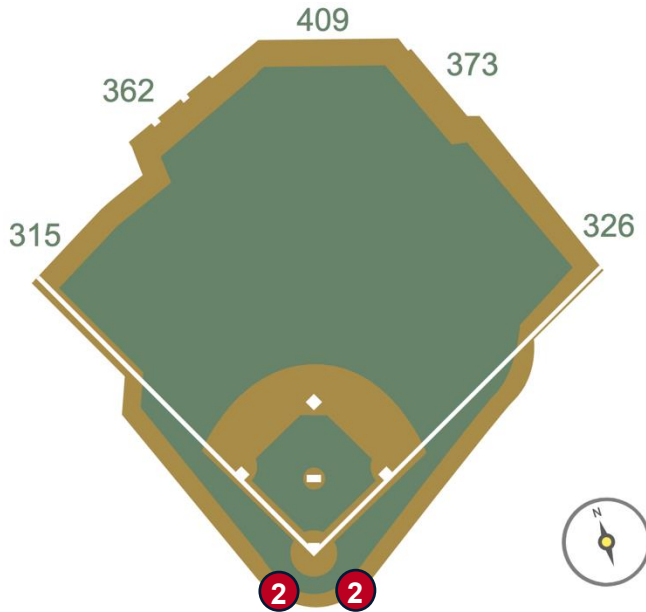

Daikin Park Ground Rules

RULE #2: Ball striking low signage in front of first base and third base camera wells and continuing into the camera well: **Out of Play**

Daikin Park Ground Rules

RULE #3: Fair batted bounding ball striking the railings on the inclined walls down the left and right field lines in foul territory:

Daikin Park Ground Rules

RULE #6: Batted ball hits the top of the out-of-town scoreboard ledge and goes into the stands: **Two Bases**

Daikin Park Ground Rules

RULE #7: Batted ball striking below top of scoreboard wall and bounding over wall: **Two Bases**