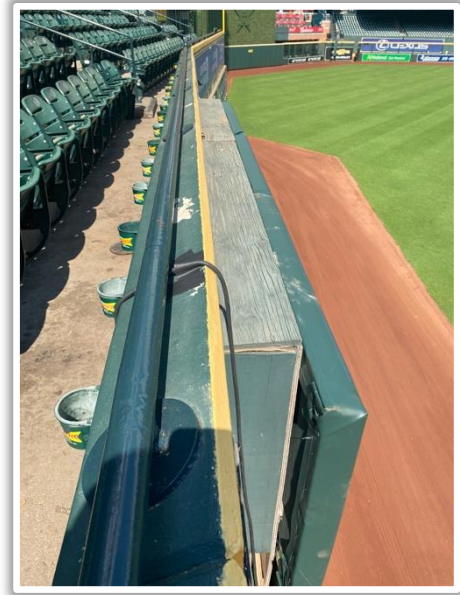

Daikin Park Ground Rules

RULE #2: Ball striking low signage in front of first base and third base camera wells and continuing into the camera well: **Out of Play**

Daikin Park Ground Rules

RULE #3: Fair batted bounding ball striking the railings on the inclined walls down the left and right field lines in foul territory:

In Play

Daikin Park Ground Rules

RULE #4: Batted ball in flight strikes higher wall or railing at a point above the lower wall and rebound over the lower wall: **Home Run**

Daikin Park Ground Rules

RULE #5: Batted ball goes through or lodges in out-of-town scoreboard, either on bounce or in flight: **Two Bases**

Daikin Park Ground Rules

RULE #6: Batted ball hits the top of the out-of-town scoreboard ledge and goes into the stands: **Two Bases**

Daikin Park Ground Rules

RULE #7: Batted ball striking below top of scoreboard wall and bounding over wall: **Two Bases**

Daikin Park Ground Rules

RULE #8: Batted ball in flight strikes yellow line on fence or top of railing in left-center field at a point above the stands and bounds into stands: **Home Run**

Daikin Park Ground Rules