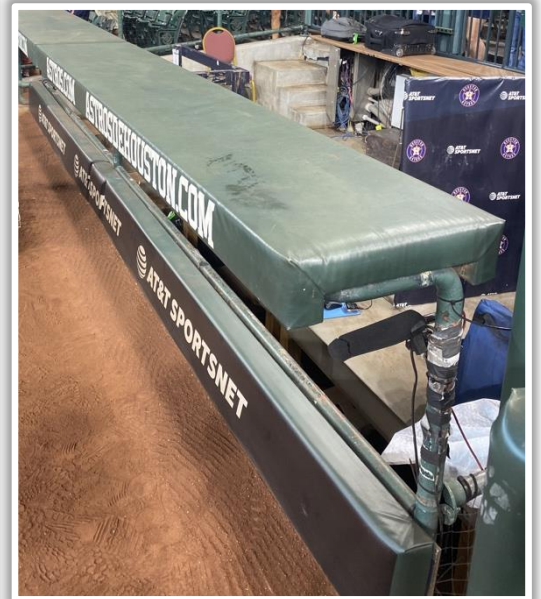

Daikin Park Ground Rules

RULE #2: Ball striking low signage in front of first base and third base camera wells and continuing into the camera well: **Out of Play**

Daikin Park Ground Rules

RULE #3: Fair batted bounding ball striking the railings on the inclined walls down the left and right field lines in foul territory: