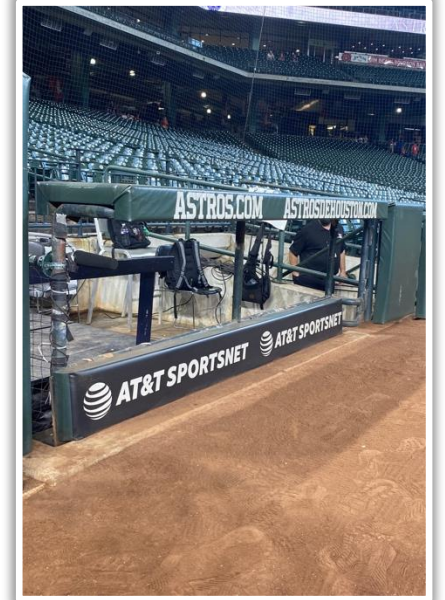

Daikin Park Ground Rules

RULE #2: Ball striking low signage in front of first base and third base camera wells and continuing into the camera well: **Out of Play**

Daikin Park Ground Rules

RULE #3: Fair batted bounding ball striking the railings on the inclined walls down the left and right field lines in foul territory: