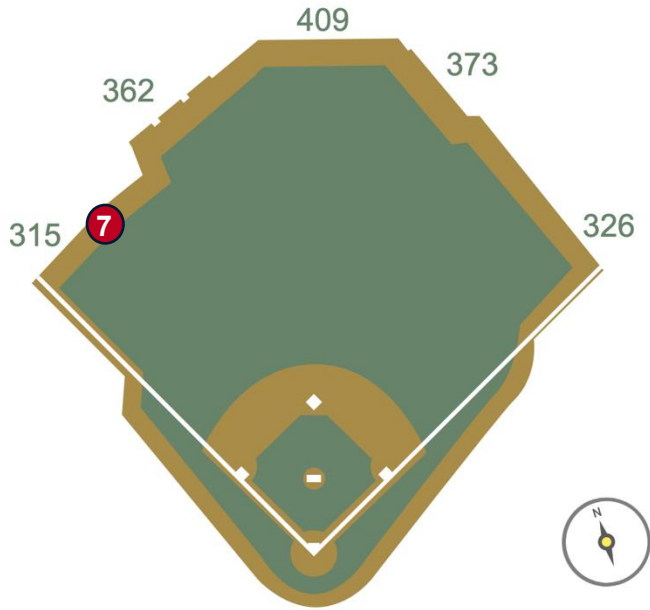

In Play

Daikin Park Ground Rules

RULE #4: Batted ball in flight strikes higher wall or railing at a point above the lower wall and rebound over the lower wall: **Home Run**

Daikin Park Ground Rules

RULE #5: Batted ball goes through or lodges in out-of-town scoreboard, either on bounce or in flight: **Two Bases**

Daikin Park Ground Rules

RULE #6: Batted ball hits the top of the out-of-town scoreboard ledge and goes into the stands: **Two Bases**

Daikin Park Ground Rules

RULE #7: Batted ball striking below top of scoreboard wall and bounding over wall: **Two Bases**