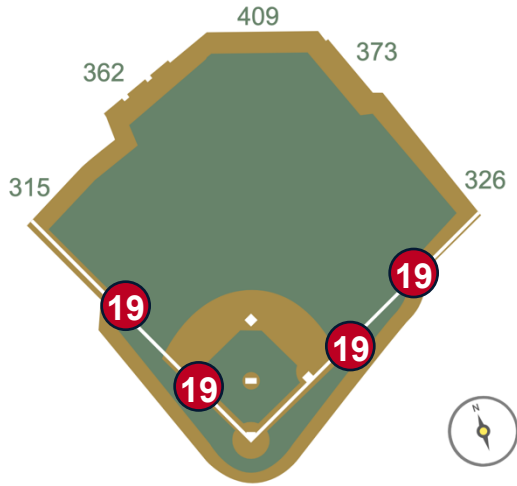

Daikin Park Ground Rules

RULE #19: Batted ball strikes roof over foul territory: **Dead Ball**