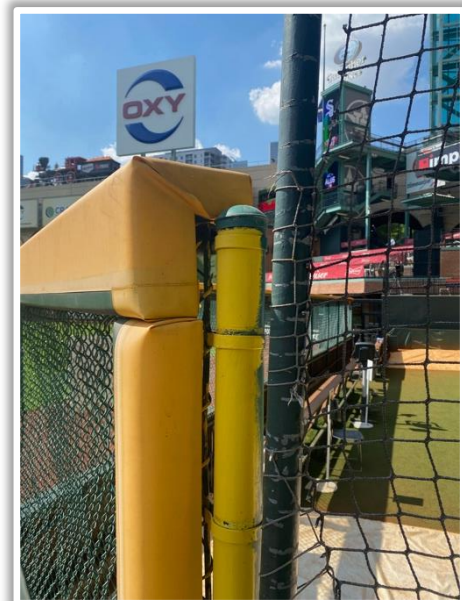

Daikin Park Ground Rules

RULE #14: Batted ball in flight striking the yellow metal caps on top of outfield wall in front of right-center field bullpen: **In Play**