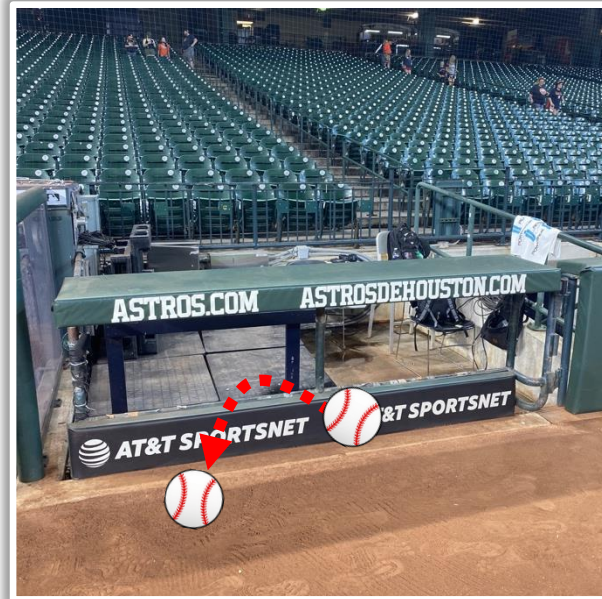

Daikin Park

2026 Ground Rules

Date: March 25, 2026

Daikin Park Ground Rules

RULE #1: Ball striking low signage in front of first base and third base camera wells and rebounding onto playing field: **In Play**

Daikin Park Ground Rules

RULE #2: Ball striking low signage in front of first base and third base camera wells and continuing into the camera well: **Out of Play**

Daikin Park Ground Rules

RULE #3: Fair batted bounding ball striking the railings on the inclined walls down the left and right field lines in foul territory:

Daikin Park Ground Rules

RULE #6: Batted ball hits the top of the out-of-town scoreboard ledge and goes into the stands: **Two Bases**

Daikin Park Ground Rules

RULE #7: Batted ball striking below top of scoreboard wall and bounding over wall: **Two Bases**