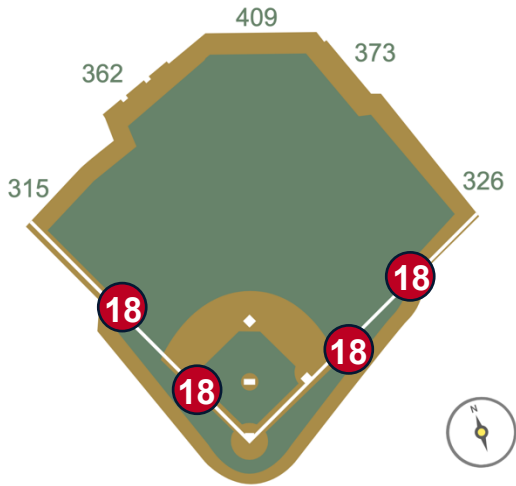

Daikin Park Ground Rules

RULE #18: Batted ball strikes roof over fair territory: **In Play**

- If caught by fielder, batter is out and runners advance at own risk