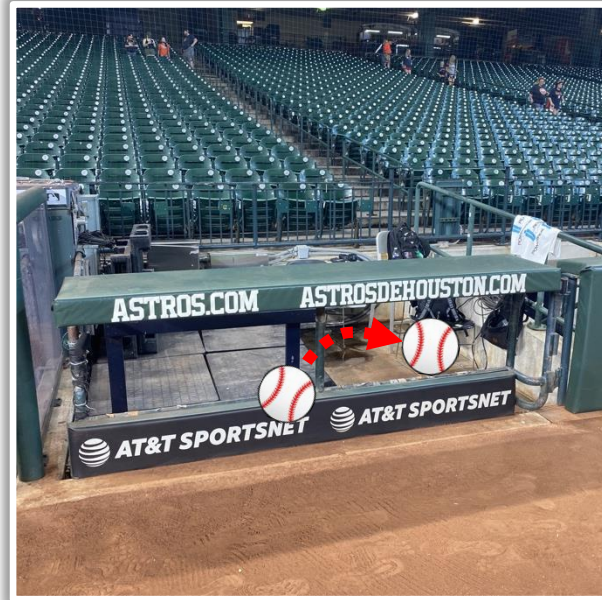

Daikin Park

2026 Ground Rules

Date: March 25, 2026

Daikin Park Ground Rules

RULE #1: Ball striking low signage in front of first base and third base camera wells and rebounding onto playing field: **In Play**

Daikin Park Ground Rules

RULE #2: Ball striking low signage in front of first base and third base camera wells and continuing into the camera well: **Out of Play**

Daikin Park Ground Rules

RULE #3: Fair batted bounding ball striking the railings on the inclined walls down the left and right field lines in foul territory:

In Play

Daikin Park Ground Rules

RULE #4: Batted ball in flight strikes higher wall or railing at a point above the lower wall and rebound over the lower wall: **Home Run**

Daikin Park Ground Rules

RULE #5: Batted ball goes through or lodges in out-of-town scoreboard, either on bounce or in flight: **Two Bases**

Daikin Park Ground Rules

RULE #6: Batted ball hits the top of the out-of-town scoreboard ledge and goes into the stands: **Two Bases**

Daikin Park Ground Rules

RULE #7: Batted ball striking below top of scoreboard wall and bounding over wall: **Two Bases**