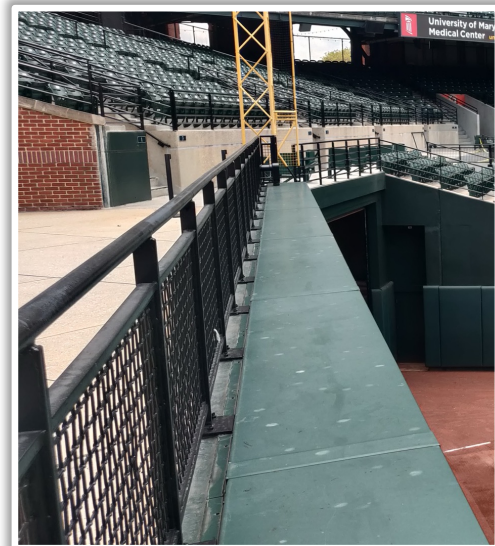

RULE #2: The metal support pipe and pole caps are recessed and behind the outfield wall:

- Ball in flight: **Home Run**
- Bounding Ball: **Out of Play**

Oriole Park at Camden Yards Ground Rules

RULE #3: Batted ball in flight striking grounds crew shed roof in right field and rebounding onto the playing field: **Home Run**

Oriole Park at Camden Yards Ground Rules

RULE #4: Batted ball in flight striking on top of the out-of-town scoreboard in right field, the top of the wall between the out-of-town scoreboard and the right field foul line, or the railing above this area: **Home Run**

| Oriole Park at Camden Yards Ground Rules

RULE #5: A ball striking the facing of the out-of-town scoreboard in right field, including the top corner, and rebounding onto the playing field: **In Play**

Oriole Park at Camden Yards Ground Rules

RULE #6: Fair bounding ball striking railing above cement wall down right field line in foul territory: **In Play**

Oriole Park at Camden Yards Ground Rules

Backstop Photos: