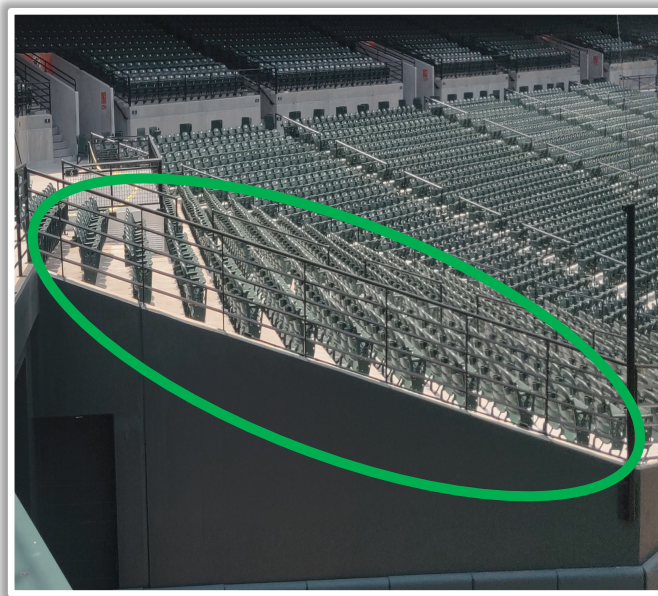

RULE #2: The metal support pipe and pole caps are recessed and behind the outfield wall:

- Ball in flight: **Home Run**
- Bounding Ball: **Out of Play**

Oriole Park at Camden Yards Ground Rules

RULE #3: Batted ball in flight striking grounds crew shed roof in right field and rebounding onto the playing field: **Home Run**

Oriole Park at Camden Yards Ground Rules

RULE #4: Batted ball in flight striking on top of the out-of-town scoreboard in right field, the top of the wall between the out-of-town scoreboard and the right field foul line, or the railing above this area: **Home Run**

| Oriole Park at Camden Yards Ground Rules

RULE #5: A ball striking the facing of the out-of-town scoreboard in right field, including the top corner, and rebounding onto the playing field: **In Play**

Oriole Park at Camden Yards Ground Rules

RULE #6: Fair bounding ball striking railing above cement wall down right field line in foul territory: **In Play**

Oriole Park at Camden Yards Ground Rules

Backstop Photos: