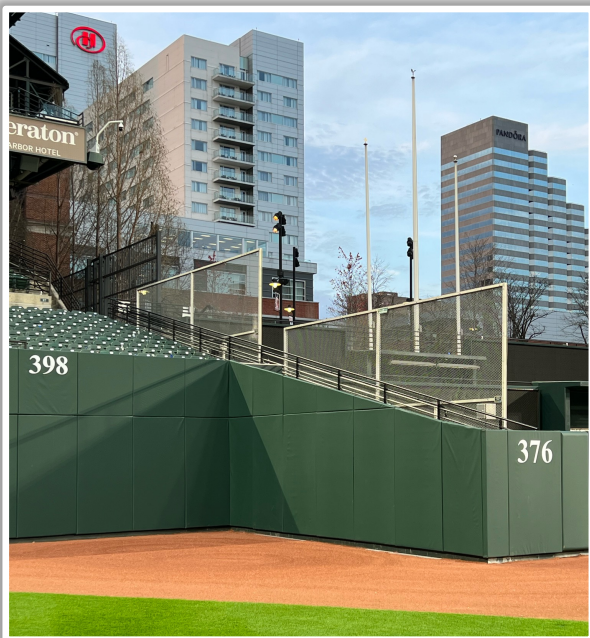

Oriole Park at Camden Yards Ground Rules

3B Dugout Photos:

Oriole Park at Camden Yards Ground Rules

3B Camera Well Photos:

Oriole Park at Camden Yards Ground Rules

LF Extended Fan Safety Netting Photos:

Oriole Park at Camden Yards Ground Rules

LF Foul Pole Photos:

Oriole Park at Camden Yards Ground Rules

LF Wall Photos:

Oriole Park at Camden Yards Ground Rules

LF Wall Photos (Cont.):

Oriole Park at Camden Yards Ground Rules

CF Wall Photos:

Oriole Park at Camden Yards Ground Rules

RF Wall Photos:

Oriole Park at Camden Yards Ground Rules

RF Corner Photo:

Oriole Park at Camden Yards Ground Rules

RF Foul Territory Photos:

Oriole Park at Camden Yards Ground Rules

Tarp Photos:

| Oriole Park at Camden Yards Ground Rules