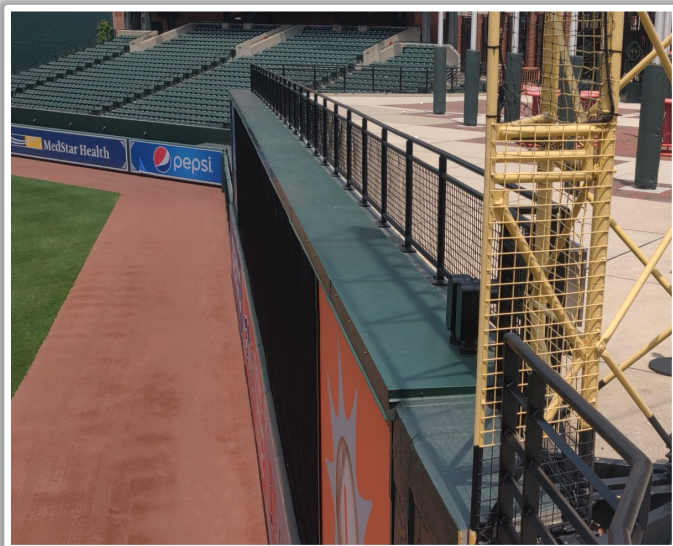

RULE #2: The metal support pipe and pole caps are recessed and behind the outfield wall:

- Ball in flight: **Home Run**
- Bounding Ball: **Out of Play**

Oriole Park at Camden Yards Ground Rules

RULE #3: Batted ball in flight striking grounds crew shed roof in right field and rebounding onto the playing field: **Home Run**

Oriole Park at Camden Yards Ground Rules

RULE #4: Batted ball in flight striking on top of the out-of-town scoreboard in right field, the top of the wall between the out-of-town scoreboard and the right field foul line, or the railing above this area: **Home Run**

| Oriole Park at Camden Yards Ground Rules

RULE #5: A ball striking the facing of the out-of-town scoreboard in right field, including the top corner, and rebounding onto the playing field: **In Play**

Oriole Park at Camden Yards Ground Rules

RULE #6: Fair bounding ball striking railing above cement wall down right field line in foul territory: **In Play**

Oriole Park at Camden Yards Ground Rules

Backstop Photos: