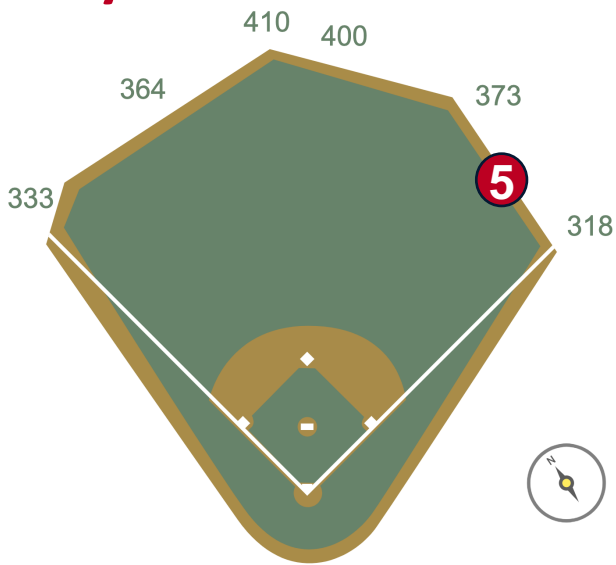

RULE #2: The metal support pipe and pole caps are recessed and behind the outfield wall:

- Ball in flight: **Home Run**
- Bounding Ball: **Out of Play**

Oriole Park at Camden Yards Ground Rules

RULE #3: Batted ball in flight striking grounds crew shed roof in right field and rebounding onto the playing field: **Home Run**

Oriole Park at Camden Yards Ground Rules

RULE #4: Batted ball in flight striking on top of the out-of-town scoreboard in right field, the top of the wall between the out-of-town scoreboard and the right field foul line, or the railing above this area: **Home Run**

| Oriole Park at Camden Yards Ground Rules

RULE #5: A ball striking the facing of the out-of-town scoreboard in right field, including the top corner, and rebounding onto the playing field: **In Play**