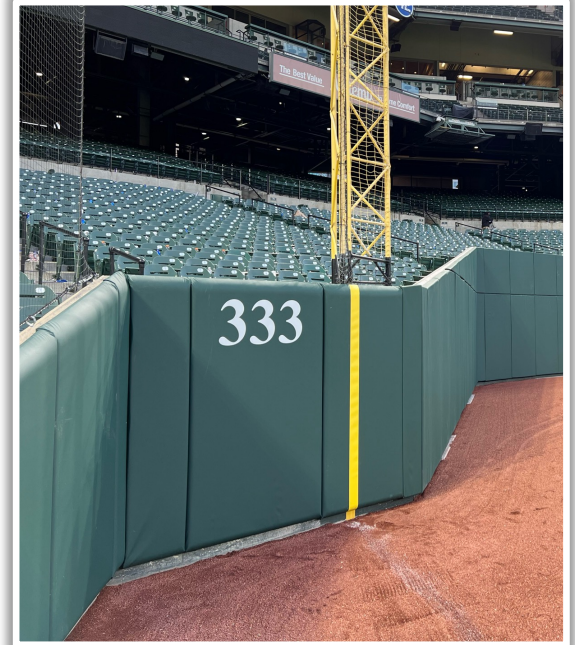

Oriole Park at Camden Yards Ground Rules

RULE #6: Fair bounding ball striking railing above cement wall down right field line in foul territory: **In Play**

Oriole Park at Camden Yards Ground Rules

Backstop Photos:

Oriole Park at Camden Yards Ground Rules

3B Dugout Photos:

Oriole Park at Camden Yards Ground Rules

3B Camera Well Photos:

Oriole Park at Camden Yards Ground Rules

LF Extended Fan Safety Netting Photos:

Oriole Park at Camden Yards Ground Rules

LF Foul Pole Photos:

Oriole Park at Camden Yards Ground Rules

LF Wall Photos:

Oriole Park at Camden Yards Ground Rules

LF Wall Photos (Cont.):

Oriole Park at Camden Yards Ground Rules

CF Wall Photos:

Oriole Park at Camden Yards Ground Rules