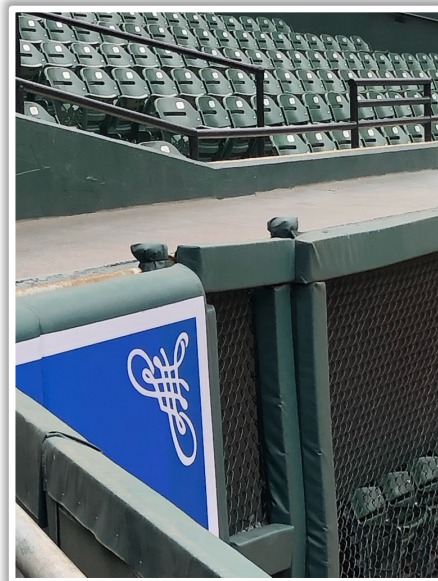

Oriole Park at Camden Yards

2024 Ground Rules

Date: March 28, 2024

| Oriole Park at Camden Yards Ground Rules

RULE #1: Ball striking surfaces, pillars, or facings surrounding dugouts:
Out of Play

Oriole Park at Camden Yards Ground Rules

RULE #2: The metal support pipe and pole caps are recessed and behind the outfield wall:

- Ball in flight: **Home Run**
- Bounding Ball: **Out of Play**

Oriole Park at Camden Yards Ground Rules

RULE #3: Batted ball in flight striking grounds crew shed roof in right field and rebounding onto the playing field: **Home Run**

Oriole Park at Camden Yards Ground Rules

RULE #4: Batted ball in flight striking on top of the out-of-town scoreboard in right field, the top of the wall between the out-of-town scoreboard and the right field foul line, or the railing above this area: **Home Run**

| Oriole Park at Camden Yards Ground Rules

RULE #5: A ball striking the facing of the out-of-town scoreboard in right field, including the top corner, and rebounding onto the playing field: **In Play**