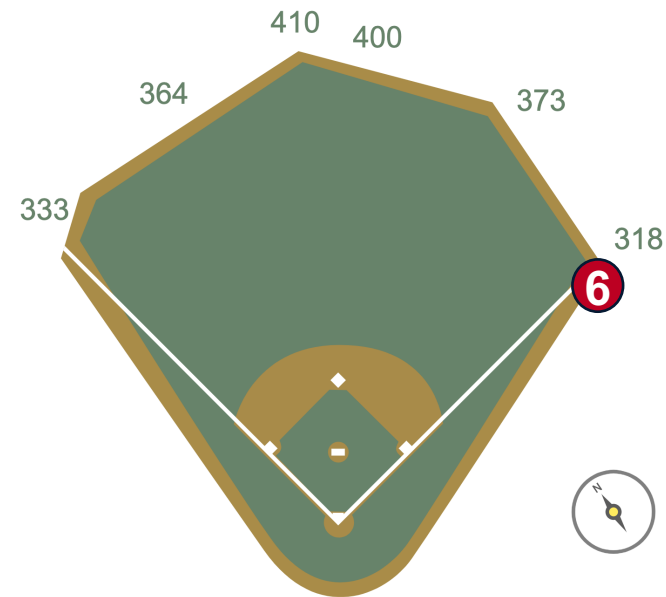

Oriole Park at Camden Yards Ground Rules

RULE #6: Fair bounding ball striking railing above cement wall down right field line in foul territory: **In Play**