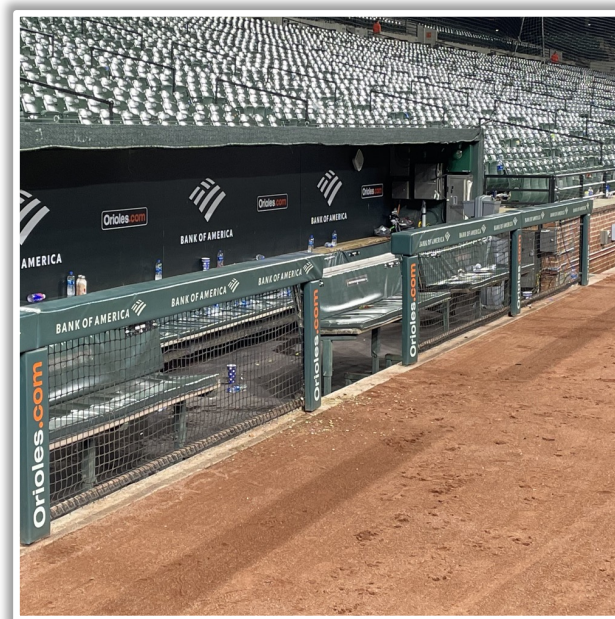

Oriole Park at Camden Yards

2024 Ground Rules

Date: March 28, 2024

| Oriole Park at Camden Yards Ground Rules

RULE #1: Ball striking surfaces, pillars, or facings surrounding dugouts:
Out of Play

Oriole Park at Camden Yards Ground Rules

RULE #2: The metal support pipe and pole caps are recessed and behind the outfield wall:

- Ball in flight: **Home Run**
- Bounding Ball: **Out of Play**

Oriole Park at Camden Yards Ground Rules

RULE #3: Batted ball in flight striking grounds crew shed roof in right field and rebounding onto the playing field: **Home Run**

Oriole Park at Camden Yards Ground Rules

RULE #4: Batted ball in flight striking on top of the out-of-town scoreboard in right field, the top of the wall between the out-of-town scoreboard and the right field foul line, or the railing above this area: **Home Run**

Oriole Park at Camden Yards Ground Rules

RULE #6: Fair bounding ball striking railing above cement wall down right field line in foul territory: **In Play**

Oriole Park at Camden Yards Ground Rules

Backstop Photos: