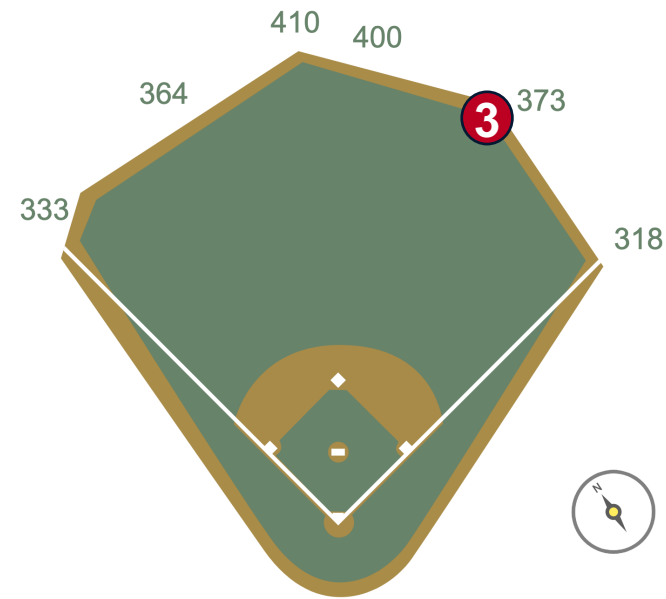

Oriole Park at Camden Yards

2024 Ground Rules

Date: March 28, 2024

| Oriole Park at Camden Yards Ground Rules

RULE #1: Ball striking surfaces, pillars, or facings surrounding dugouts:
Out of Play

Oriole Park at Camden Yards Ground Rules

RULE #2: The metal support pipe and pole caps are recessed and behind the outfield wall:

- Ball in flight: **Home Run**
- Bounding Ball: **Out of Play**

Oriole Park at Camden Yards Ground Rules

RULE #3: Batted ball in flight striking grounds crew shed roof in right field and rebounding onto the playing field: **Home Run**

Oriole Park at Camden Yards Ground Rules

RULE #4: Batted ball in flight striking on top of the out-of-town scoreboard in right field, the top of the wall between the out-of-town scoreboard and the right field foul line, or the railing above this area: **Home Run**

| Oriole Park at Camden Yards Ground Rules

RULE #5: A ball striking the facing of the out-of-town scoreboard in right field, including the top corner, and rebounding onto the playing field: **In Play**