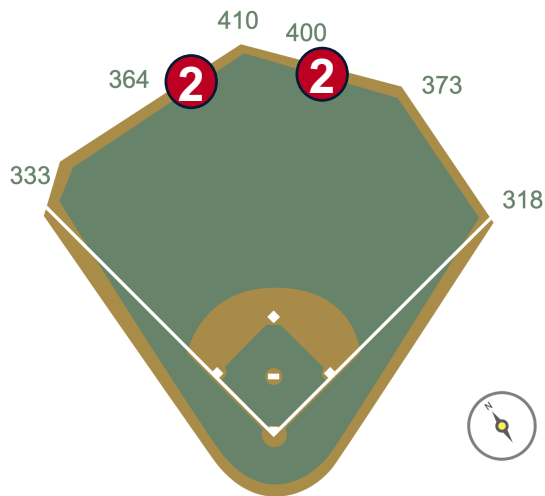

Oriole Park at Camden Yards

2024 Ground Rules

Date: March 28, 2024

| Oriole Park at Camden Yards Ground Rules

RULE #1: Ball striking surfaces, pillars, or facings surrounding dugouts:
Out of Play

Oriole Park at Camden Yards Ground Rules

RULE #2: The metal support pipe and pole caps are recessed and behind the outfield wall:

- Ball in flight: **Home Run**
- Bounding Ball: **Out of Play**

Oriole Park at Camden Yards Ground Rules

RULE #3: Batted ball in flight striking grounds crew shed roof in right field and rebounding onto the playing field: **Home Run**

Oriole Park at Camden Yards Ground Rules

RULE #4: Batted ball in flight striking on top of the out-of-town scoreboard in right field, the top of the wall between the out-of-town scoreboard and the right field foul line, or the railing above this area: **Home Run**

| Oriole Park at Camden Yards Ground Rules

RULE #5: A ball striking the facing of the out-of-town scoreboard in right field, including the top corner, and rebounding onto the playing field: **In Play**