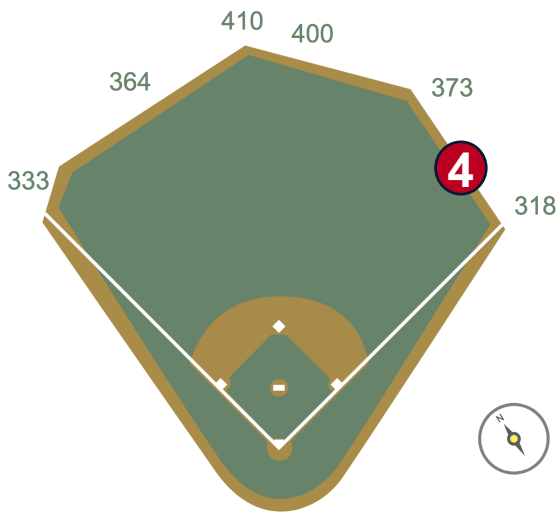

RULE #2: The metal support pipe and pole caps are recessed and behind the outfield wall:

- Ball in flight: **Home Run**
- Bounding Ball: **Out of Play**

Oriole Park at Camden Yards Ground Rules

RULE #3: Batted ball in flight striking grounds crew shed roof in right field and rebounding onto the playing field: **Home Run**

Oriole Park at Camden Yards Ground Rules

RULE #4: Batted ball in flight striking on top of the out-of-town scoreboard in right field, the top of the wall between the out-of-town scoreboard and the right field foul line, or the railing above this area: **Home Run**

| Oriole Park at Camden Yards Ground Rules

RULE #5: A ball striking the facing of the out-of-town scoreboard in right field, including the top corner, and rebounding onto the playing field: **In Play**