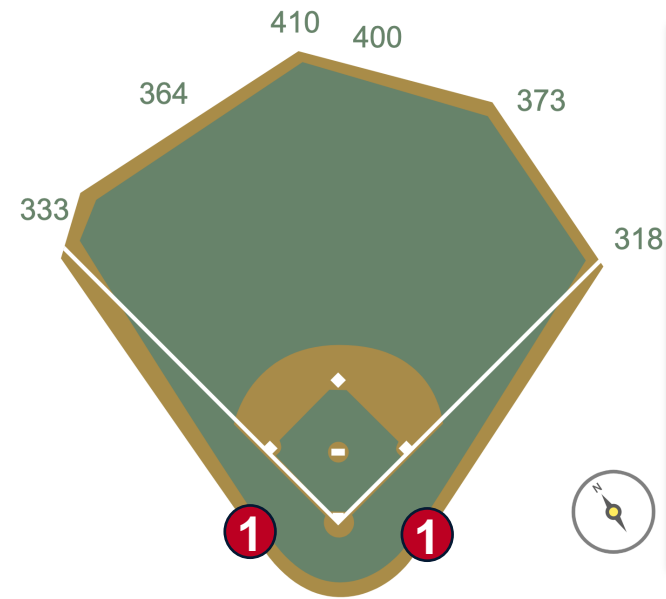

Oriole Park at Camden Yards

2024 Ground Rules

Date: March 28, 2024

| Oriole Park at Camden Yards Ground Rules

RULE #1: Ball striking surfaces, pillars, or facings surrounding dugouts:
Out of Play

Oriole Park at Camden Yards Ground Rules

RULE #2: The metal support pipe and pole caps are recessed and behind the outfield wall:

- Ball in flight: **Home Run**
- Bounding Ball: **Out of Play**

Oriole Park at Camden Yards Ground Rules

RULE #3: Batted ball in flight striking grounds crew shed roof in right field and rebounding onto the playing field: **Home Run**

Oriole Park at Camden Yards Ground Rules

RULE #4: Batted ball in flight striking on top of the out-of-town scoreboard in right field, the top of the wall between the out-of-town scoreboard and the right field foul line, or the railing above this area: **Home Run**

| Oriole Park at Camden Yards Ground Rules

RULE #5: A ball striking the facing of the out-of-town scoreboard in right field, including the top corner, and rebounding onto the playing field: **In Play**