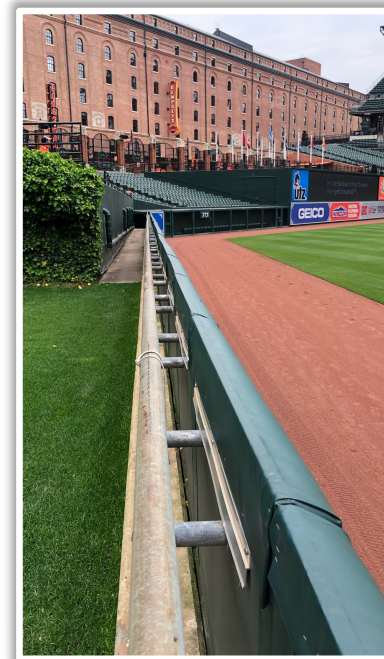

Oriole Park at Camden Yards

2024 Ground Rules

Date: March 28, 2024

| Oriole Park at Camden Yards Ground Rules

RULE #1: Ball striking surfaces, pillars, or facings surrounding dugouts:
Out of Play

Oriole Park at Camden Yards Ground Rules

RULE #2: The metal support pipe and pole caps are recessed and behind the outfield wall:

- Ball in flight: **Home Run**
- Bounding Ball: **Out of Play**

Oriole Park at Camden Yards Ground Rules

RULE #3: Batted ball in flight striking grounds crew shed roof in right field and rebounding onto the playing field: **Home Run**

Oriole Park at Camden Yards Ground Rules

RULE #4: Batted ball in flight striking on top of the out-of-town scoreboard in right field, the top of the wall between the out-of-town scoreboard and the right field foul line, or the railing above this area: **Home Run**

| Oriole Park at Camden Yards Ground Rules

RULE #5: A ball striking the facing of the out-of-town scoreboard in right field, including the top corner, and rebounding onto the playing field: **In Play**