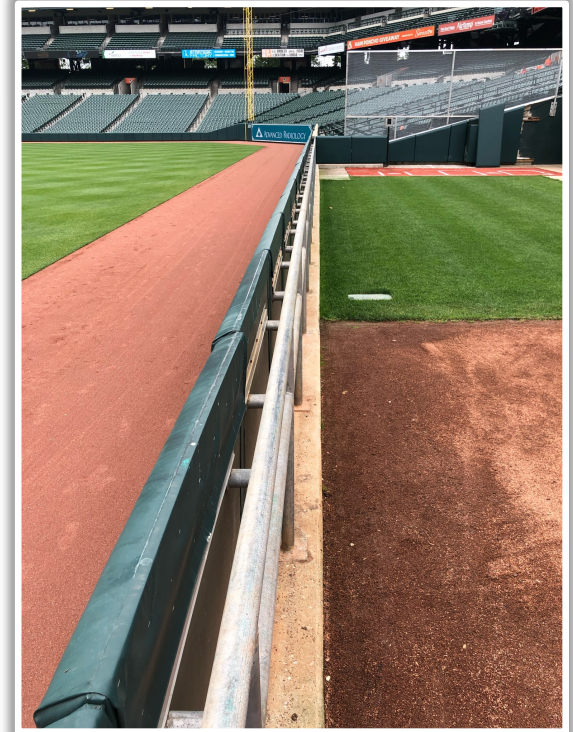

RULE #2: The metal support pipe and pole caps are recessed and behind the outfield wall:

- Ball in flight: **Home Run**
- Bounding Ball: **Out of Play**

Oriole Park at Camden Yards Ground Rules

RULE #3: Batted ball in flight striking grounds crew shed roof in right field and rebounding onto the playing field: **Home Run**

Oriole Park at Camden Yards Ground Rules

RULE #6: Fair bounding ball striking railing above cement wall down right field line in foul territory: **In Play**

Oriole Park at Camden Yards Ground Rules

Backstop Photos:

Oriole Park at Camden Yards Ground Rules

3B Dugout Photos:

Oriole Park at Camden Yards Ground Rules

3B Camera Well Photos:

Oriole Park at Camden Yards Ground Rules

LF Extended Fan Safety Netting Photos:

Oriole Park at Camden Yards Ground Rules

LF Foul Pole Photos:

Oriole Park at Camden Yards Ground Rules

LF Wall Photos:

Oriole Park at Camden Yards Ground Rules

LF Wall Photos (Cont.):

Oriole Park at Camden Yards Ground Rules

CF Wall Photos:

Oriole Park at Camden Yards Ground Rules