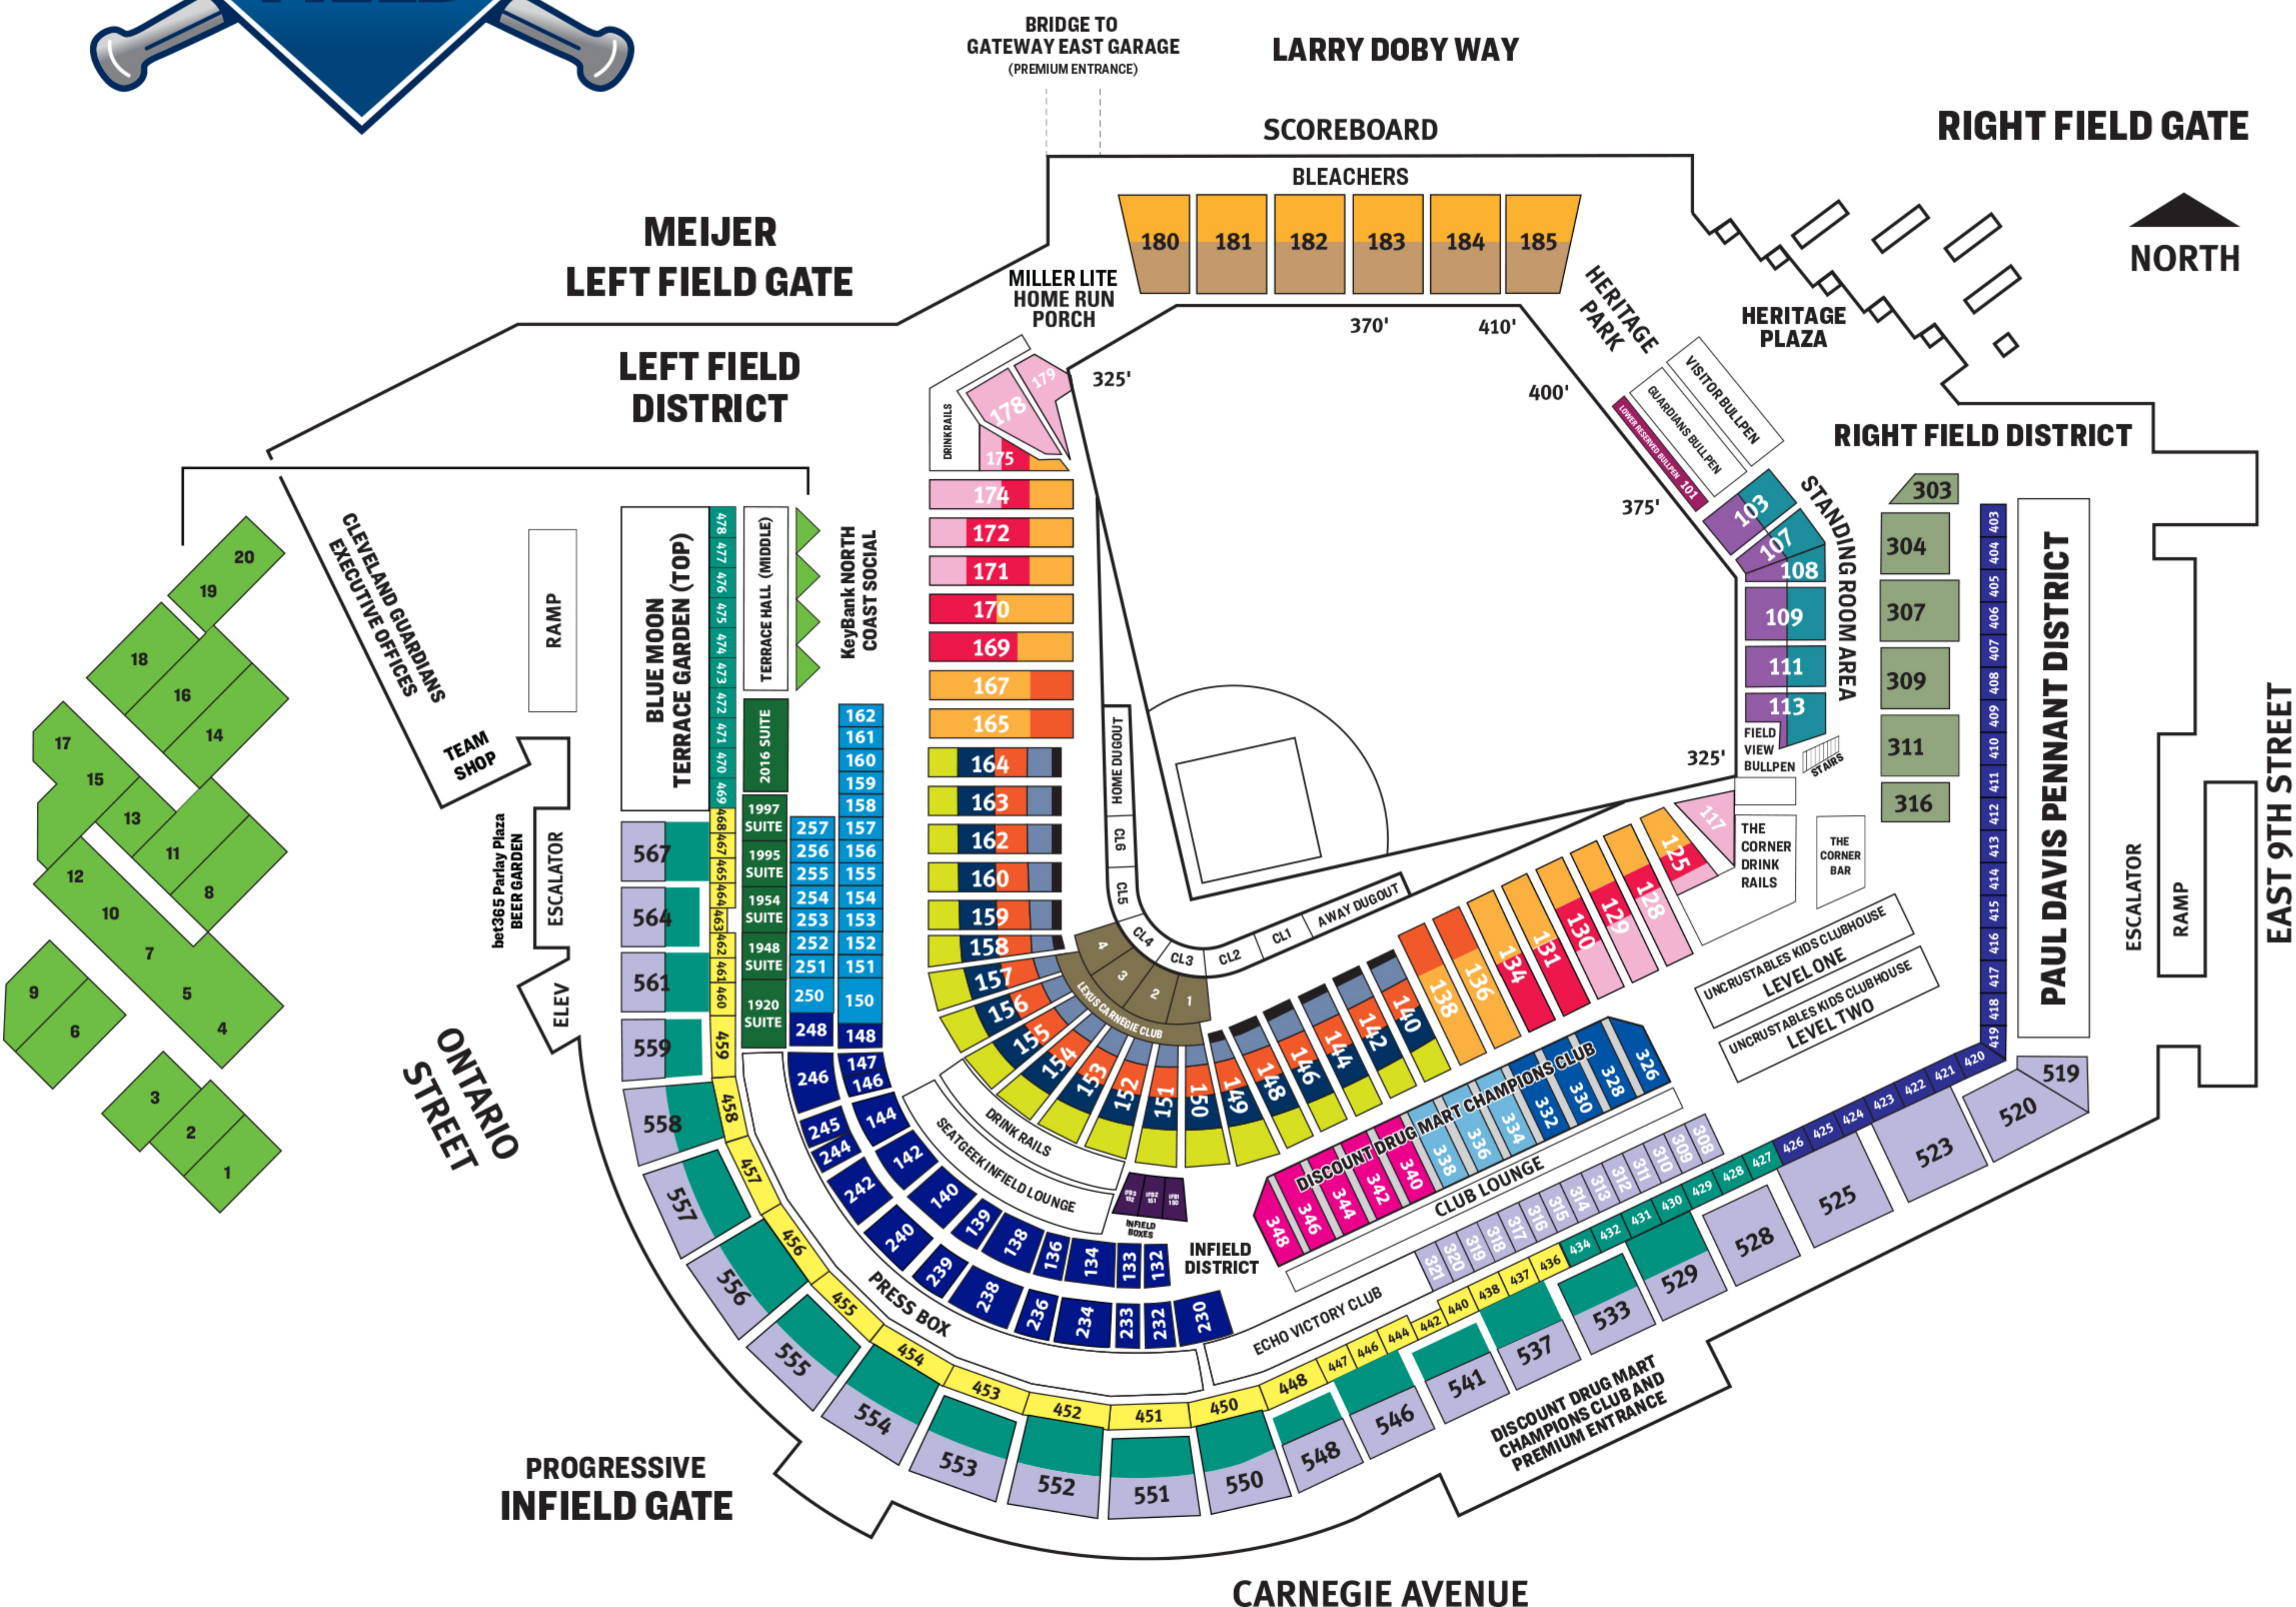

SEATING DIAGRAM

	DIAMOND BOX
	CLUB INFIELD
	CLUB MIDFIELD
	CLUB OUTFIELD
	FIELD BOX FRONT
	FIELD BOX MIDDLE
	FIELD BOX BACK
	LOWER BOX FRONT
	LOWER BOX
	LOWER BOX OUTFIELD
	LOWER RESERVED OUTFIELD
	LOWER RESERVED BULLPEN
	LOWER RESERVED
	UPPER BLEACHERS
	LOWER BLEACHERS
	CLEVELAND CLINIC CHILDREN'S FAMILY DECK
	VIEW BOX
	UPPER BOX
	UPPER BOX OUTFIELD
	UPPER RESERVED
	LEXUS CARNEGIE CLUB
	THIRD BASELINE INFIELD SUITES
	FIRST BASELINE INFIELD SUITES
	INFIELD SUITES
	PARTY SUITES
	SEATGEEK INFIELD BOXES
	KEYBANK NORTH COAST SOCIAL
	DIAMOND BOX FRONT ROW