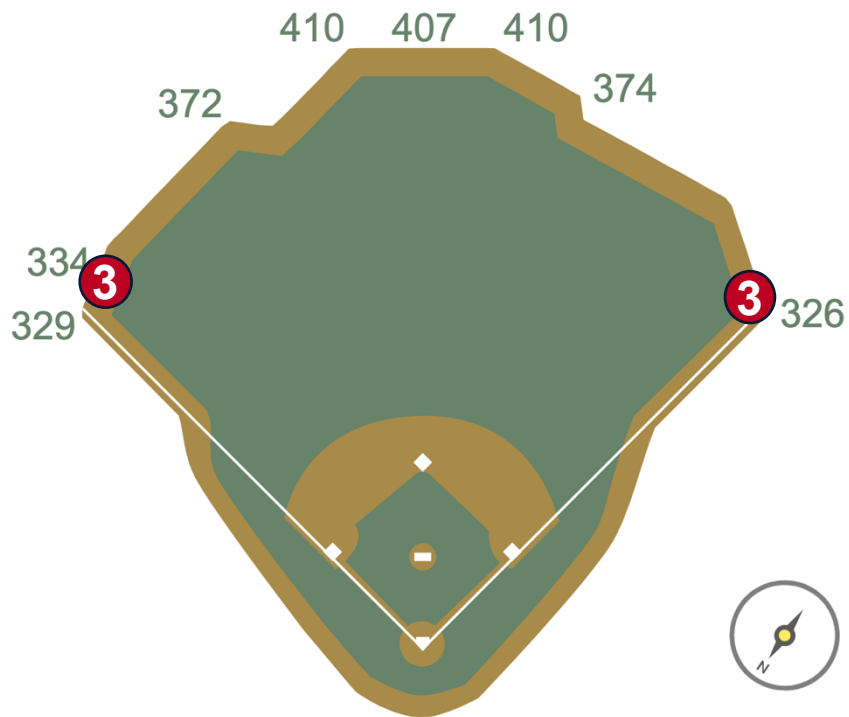

Globe Life Field in Arlington

2026 Ground Rules

Date: March 25, 2026

Globe Life Field in Arlington Ground Rules

RULE #1: Protective netting over top of fan seating area beyond both dugouts: **Dead Ball**

Globe Life Field in Arlington Ground Rules

RULE #2: Fair bounding ball striking the metal railings affixed to the top of the green walls along the Left and Right Field lines in foul territory: **Out of Play, Two Bases**

Globe Life Field in Arlington Ground Rules

RULE #3: Fair bounding ball striking the portion of the wall that is recessed above the padded outfield wall: **Out of Play, Two Bases**

Globe Life Field in Arlington Ground Rules

RULE #4: Batted ball in flight striking the metal railings (above the yellow line) affixed to top wall in Right Center Field: **Home Run**

Globe Life Field in Arlington Ground Rules

RULE #5: Bounding batted ball striking the metal railings (above the yellow line) affixed to top wall in Right Center Field: **Out of Play, Two Bases**

Globe Life Field in Arlington Ground Rules