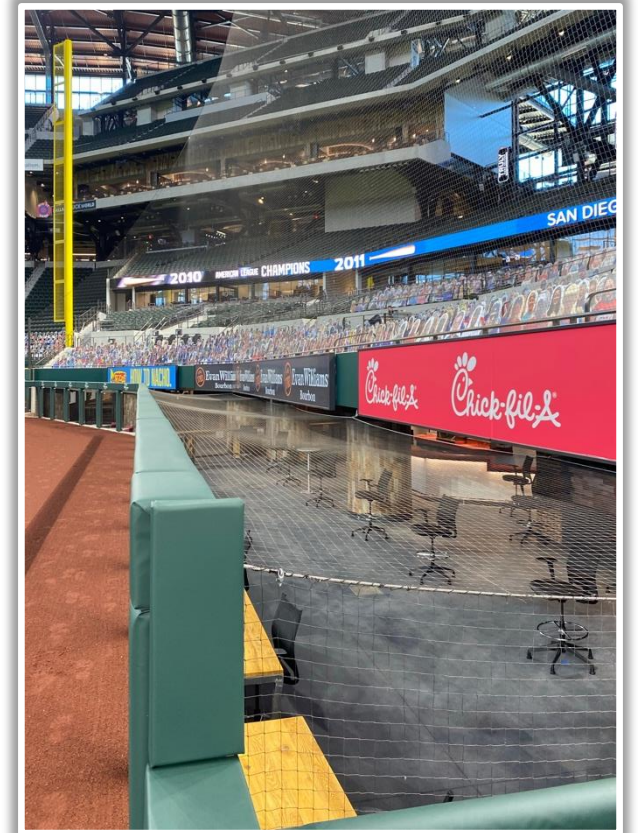

Globe Life Field in Arlington

2026 Ground Rules

Date: March 25, 2026

Globe Life Field in Arlington Ground Rules

RULE #1: Protective netting over top of fan seating area beyond both dugouts: **Dead Ball**

Globe Life Field in Arlington Ground Rules

RULE #2: Fair bounding ball striking the metal railings affixed to the top of the green walls along the Left and Right Field lines in foul territory: **Out of Play, Two Bases**

Globe Life Field in Arlington Ground Rules

RULE #3: Fair bounding ball striking the portion of the wall that is recessed above the padded outfield wall: **Out of Play, Two Bases**

Globe Life Field in Arlington Ground Rules

RULE #4: Batted ball in flight striking the metal railings (above the yellow line) affixed to top wall in Right Center Field: **Home Run**

Globe Life Field in Arlington Ground Rules

RULE #5: Bounding batted ball striking the metal railings (above the yellow line) affixed to top wall in Right Center Field: **Out of Play, Two Bases**

Globe Life Field in Arlington Ground Rules