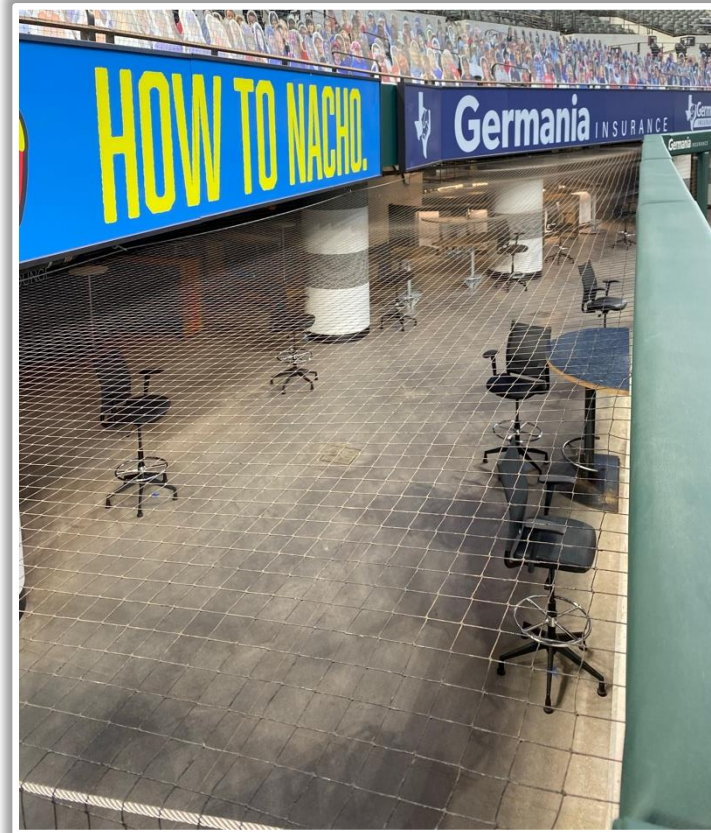

Globe Life Field in Arlington

2026 Ground Rules

Date: March 25, 2026

Globe Life Field in Arlington Ground Rules

RULE #1: Protective netting over top of fan seating area beyond both dugouts: **Dead Ball**

Globe Life Field in Arlington Ground Rules

RULE #2: Fair bounding ball striking the metal railings affixed to the top of the green walls along the Left and Right Field lines in foul territory: **Out of Play, Two Bases**

Globe Life Field in Arlington Ground Rules

RULE #3: Fair bounding ball striking the portion of the wall that is recessed above the padded outfield wall: **Out of Play, Two Bases**

Globe Life Field in Arlington Ground Rules

RULE #4: Batted ball in flight striking the metal railings (above the yellow line) affixed to top wall in Right Center Field: **Home Run**

Globe Life Field in Arlington Ground Rules

RULE #5: Bounding batted ball striking the metal railings (above the yellow line) affixed to top wall in Right Center Field: **Out of Play, Two Bases**

Globe Life Field in Arlington Ground Rules