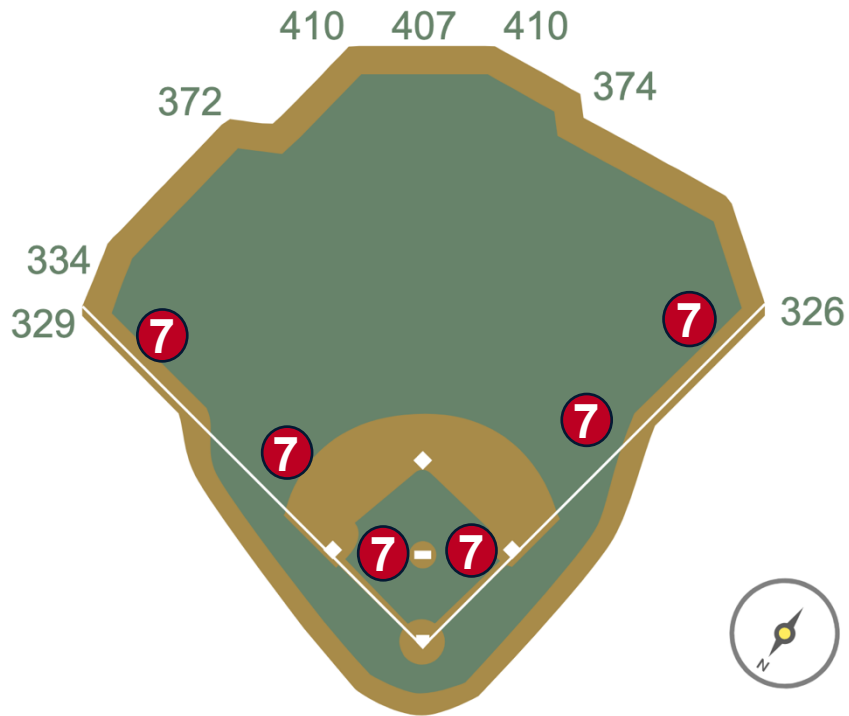

Globe Life Field in Arlington Ground Rules

RULE #7: Batted ball strikes roof, roof truss, or roof cable over fair territory: **In Play**

- If caught by fielder, batter is out and runners advance at own risk.