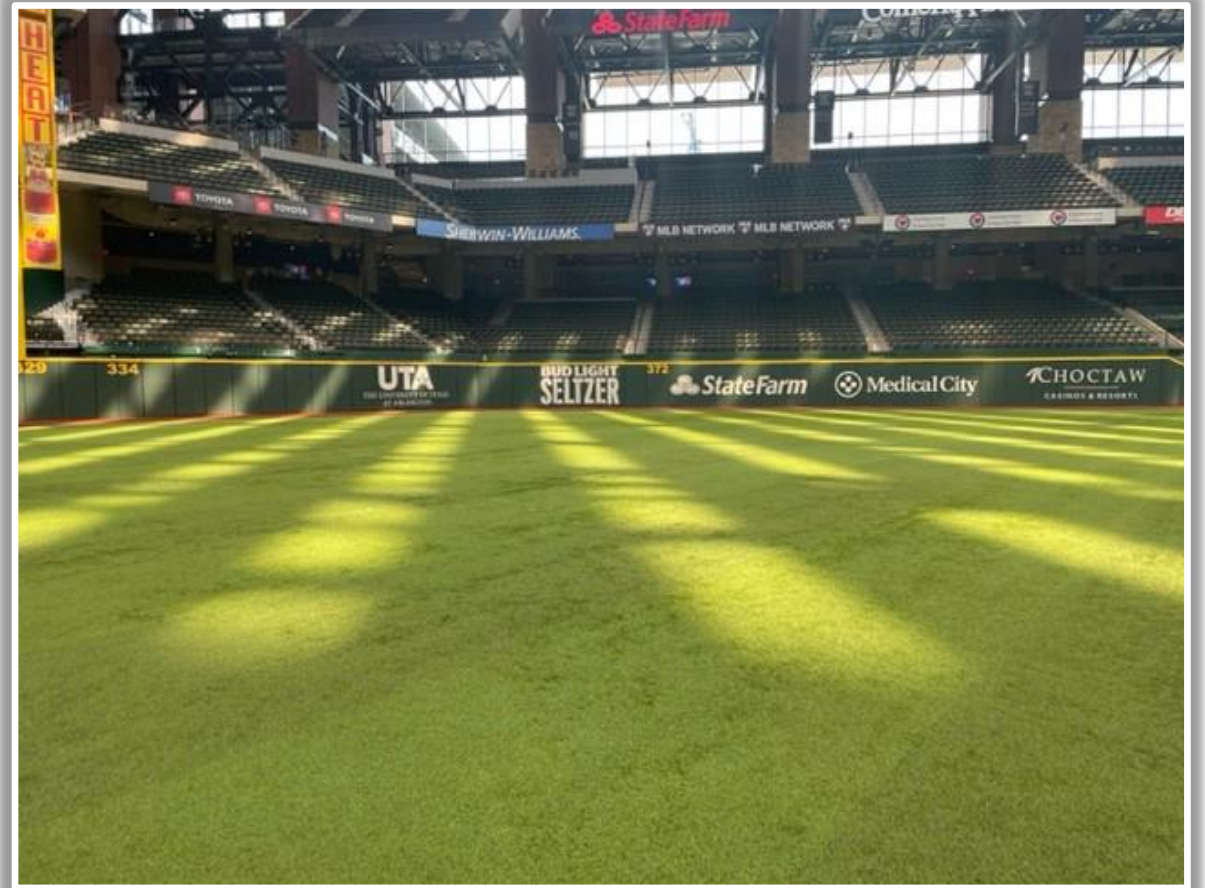

Globe Life Field in Arlington Ground Rules

LF Wall Photos: