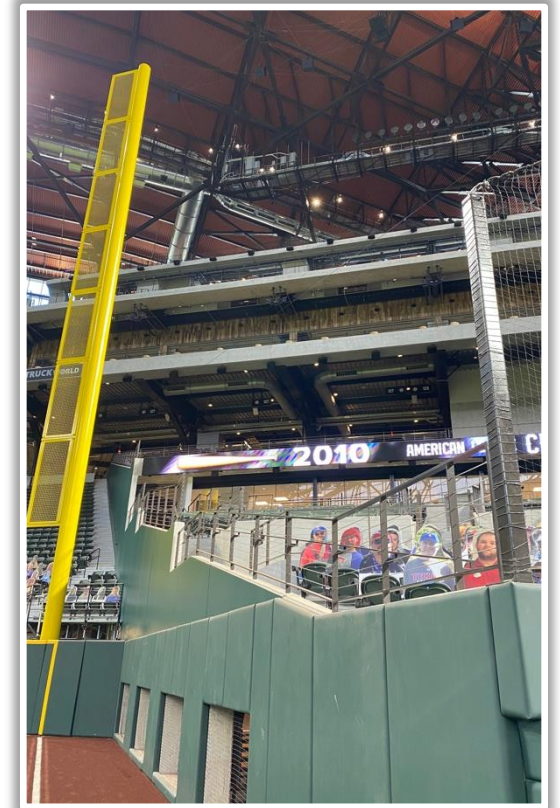

Globe Life Field in Arlington

2026 Ground Rules

Date: March 25, 2026

Globe Life Field in Arlington Ground Rules

RULE #1: Protective netting over top of fan seating area beyond both dugouts: **Dead Ball**

Globe Life Field in Arlington Ground Rules

RULE #2: Fair bounding ball striking the metal railings affixed to the top of the green walls along the Left and Right Field lines in foul territory: **Out of Play, Two Bases**

Globe Life Field in Arlington Ground Rules

RULE #3: Fair bounding ball striking the portion of the wall that is recessed above the padded outfield wall: **Out of Play, Two Bases**

Globe Life Field in Arlington Ground Rules

RULE #4: Batted ball in flight striking the metal railings (above the yellow line) affixed to top wall in Right Center Field: **Home Run**

Globe Life Field in Arlington Ground Rules

RULE #5: Bounding batted ball striking the metal railings (above the yellow line) affixed to top wall in Right Center Field: **Out of Play, Two Bases**

Globe Life Field in Arlington Ground Rules