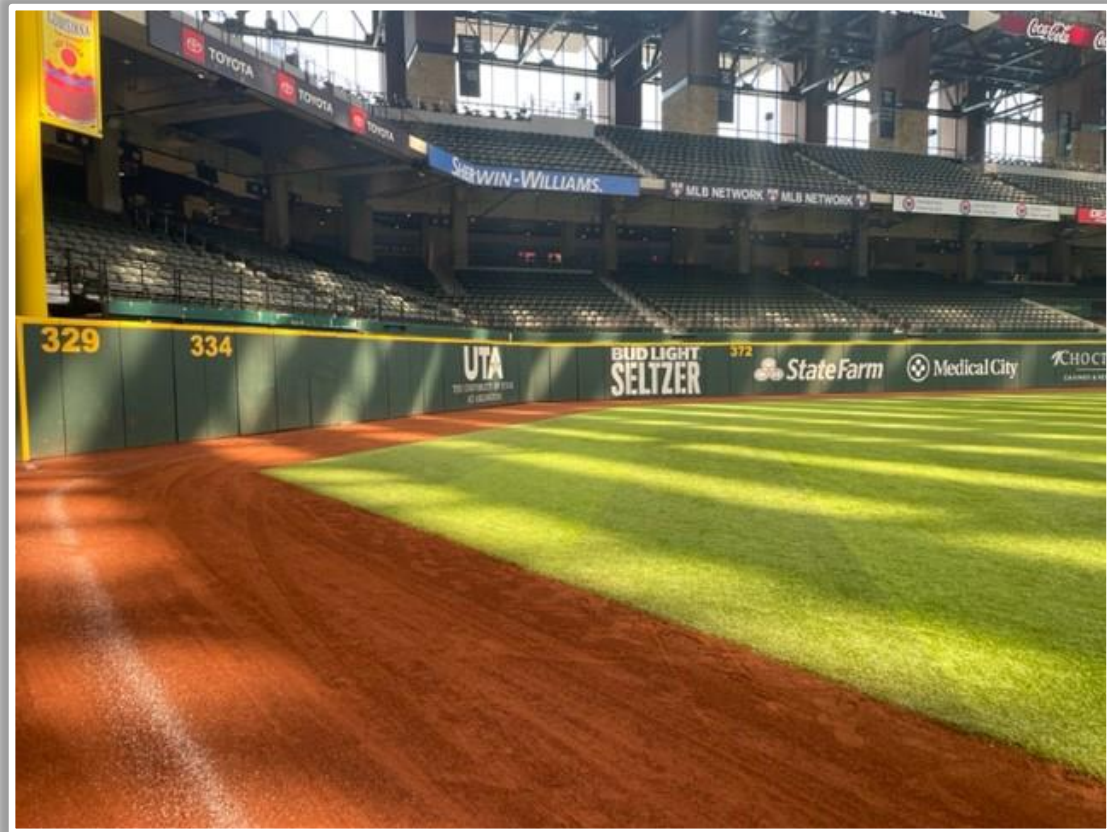

Globe Life Field in Arlington Ground Rules

LF Wall Photos: