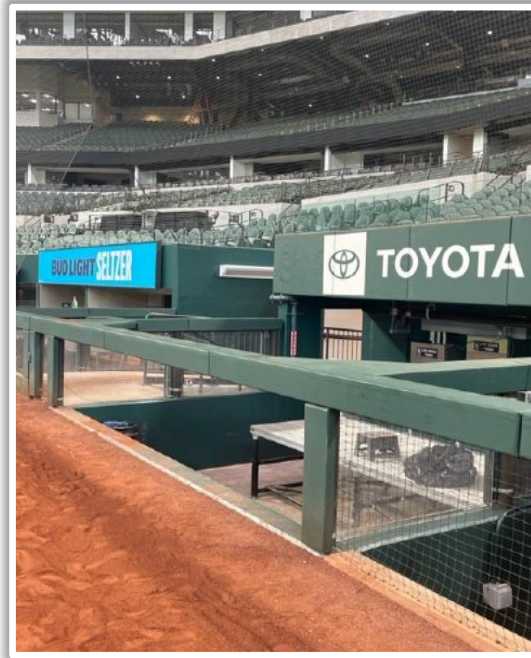

RULE #10: Batted ball striking the roof, roof truss, roof cable or any cabling over fair territory and landing fair: **Fair Ball, Live and In Play**

| Globe Life Field in Arlington Ground Rules

Backstop Photos:

| Globe Life Field in Arlington Ground Rules

3B Dugout Photos:

Globe Life Field in Arlington Ground Rules

3B Camera Well Photos:

Inside Well

Outside Well

Globe Life Field in Arlington Ground Rules

3B iPad Camera Photos:

Globe Life Field in Arlington Ground Rules

LF Extended Fan Safety Netting Photos:

Globe Life Field in Arlington Ground Rules

LF Wall Photos:

| Globe Life Field in Arlington Ground Rules

CF Wall Photos:

Globe Life Field in Arlington Ground Rules