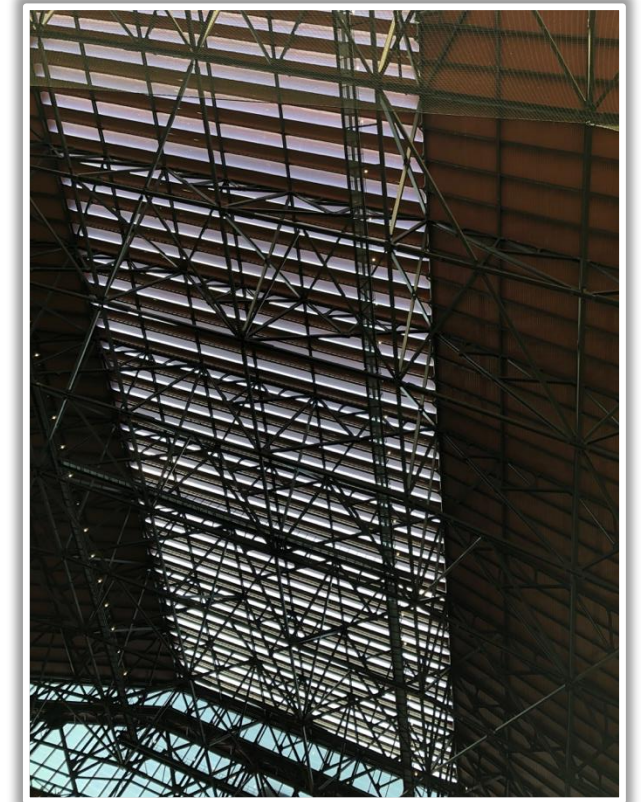

- If caught by fielder, batter is out and runners advance at own risk.

Globe Life Field in Arlington Ground Rules

RULE #8: Batted ball strikes roof, roof truss, or roof cable over foul territory:
Dead Ball

Globe Life Field in Arlington Ground Rules

RULE #9: Batted ball striking the roof, roof truss, roof cable or any cabling over fair territory and landing foul: **Foul Ball**

Globe Life Field in Arlington Ground Rules