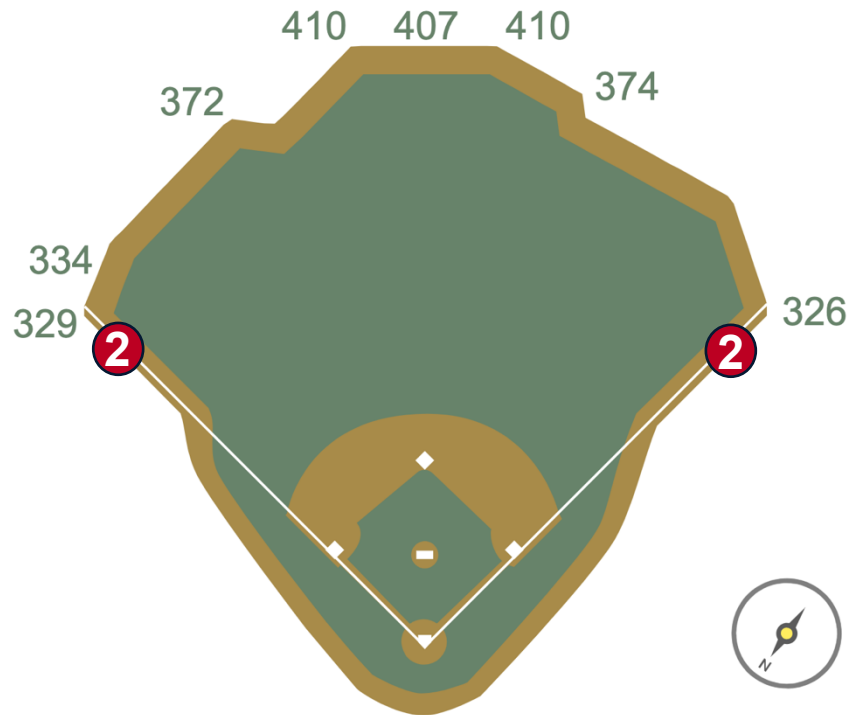

Globe Life Field in Arlington

2026 Ground Rules

Date: March 25, 2026

Globe Life Field in Arlington Ground Rules

RULE #1: Protective netting over top of fan seating area beyond both dugouts: **Dead Ball**

Globe Life Field in Arlington Ground Rules

RULE #2: Fair bounding ball striking the metal railings affixed to the top of the green walls along the Left and Right Field lines in foul territory: **Out of Play, Two Bases**

Globe Life Field in Arlington Ground Rules

RULE #3: Fair bounding ball striking the portion of the wall that is recessed above the padded outfield wall: **Out of Play, Two Bases**

Globe Life Field in Arlington Ground Rules

RULE #4: Batted ball in flight striking the metal railings (above the yellow line) affixed to top wall in Right Center Field: **Home Run**

Globe Life Field in Arlington Ground Rules

RULE #5: Bounding batted ball striking the metal railings (above the yellow line) affixed to top wall in Right Center Field: **Out of Play, Two Bases**

Globe Life Field in Arlington Ground Rules