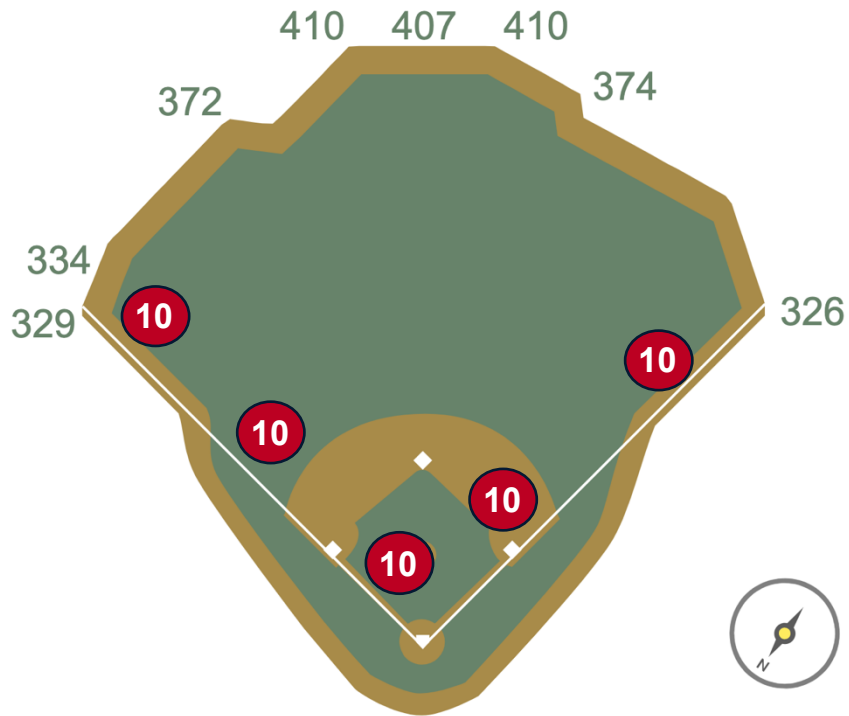

Globe Life Field in Arlington Ground Rules

RULE #10: Batted ball striking the roof, roof truss, roof cable or any cabling over fair territory and landing fair: **Fair Ball, Live and In Play**