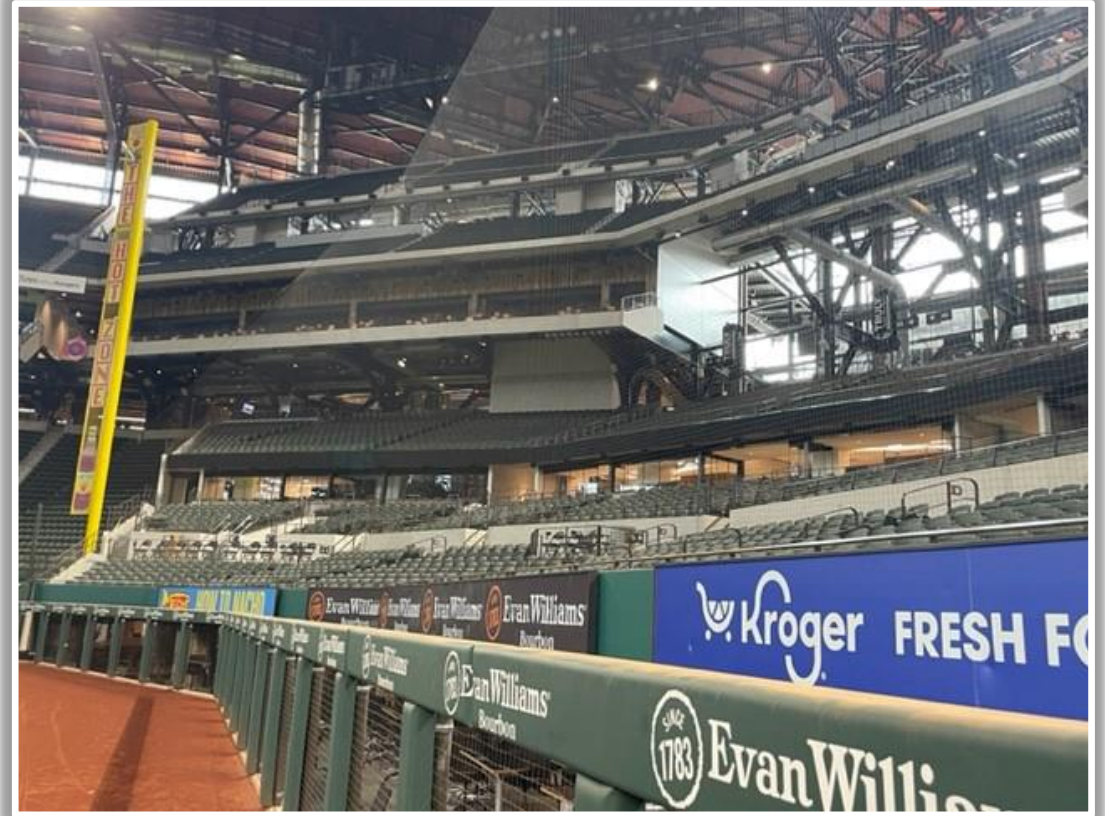

RF Wall Photos:

| Globe Life Field in Arlington Ground Rules

RF Corner Photos:

| Globe Life Field in Arlington Ground Rules

RF Foul Territory Photos:

Globe Life Field in Arlington Ground Rules

RF Extended Fan Safety Netting Photos:

Globe Life Field in Arlington Ground Rules

1B Camera Well Photos:

Inside Well

Outside Well

Globe Life Field in Arlington Ground Rules

1B iPad Camera Photos:

Globe Life Field in Arlington Ground Rules

1B Dugout Photos: