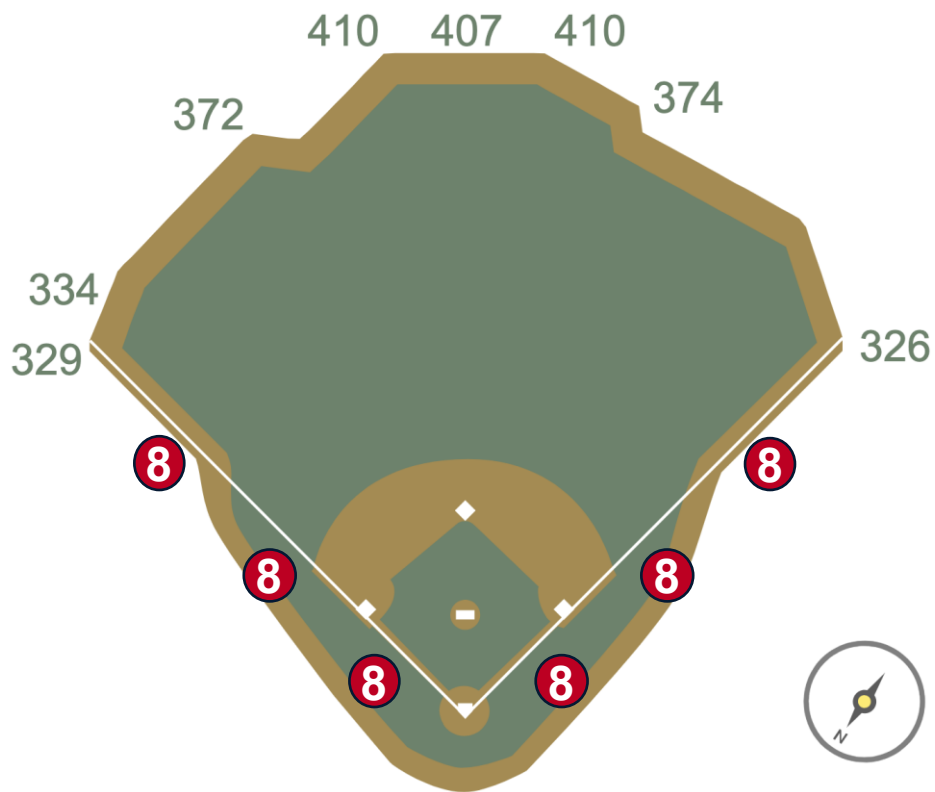

Globe Life Field in Arlington Ground Rules

RULE #5: Bounding batted ball striking the metal railings (above the yellow line) affixed to top wall in Right Center Field: **Out of Play, Two Bases**

Globe Life Field in Arlington Ground Rules

RULE #6: Batted ball in flight striking Right Field Videoboard: **Home Run**

Globe Life Field in Arlington Ground Rules

RULE #7: Batted ball strikes roof, roof truss, or roof cable over fair territory: **In Play**

- If caught by fielder, batter is out and runners advance at own risk.

Globe Life Field in Arlington Ground Rules

RULE #8: Batted ball strikes roof, roof truss, or roof cable over foul territory:
Dead Ball