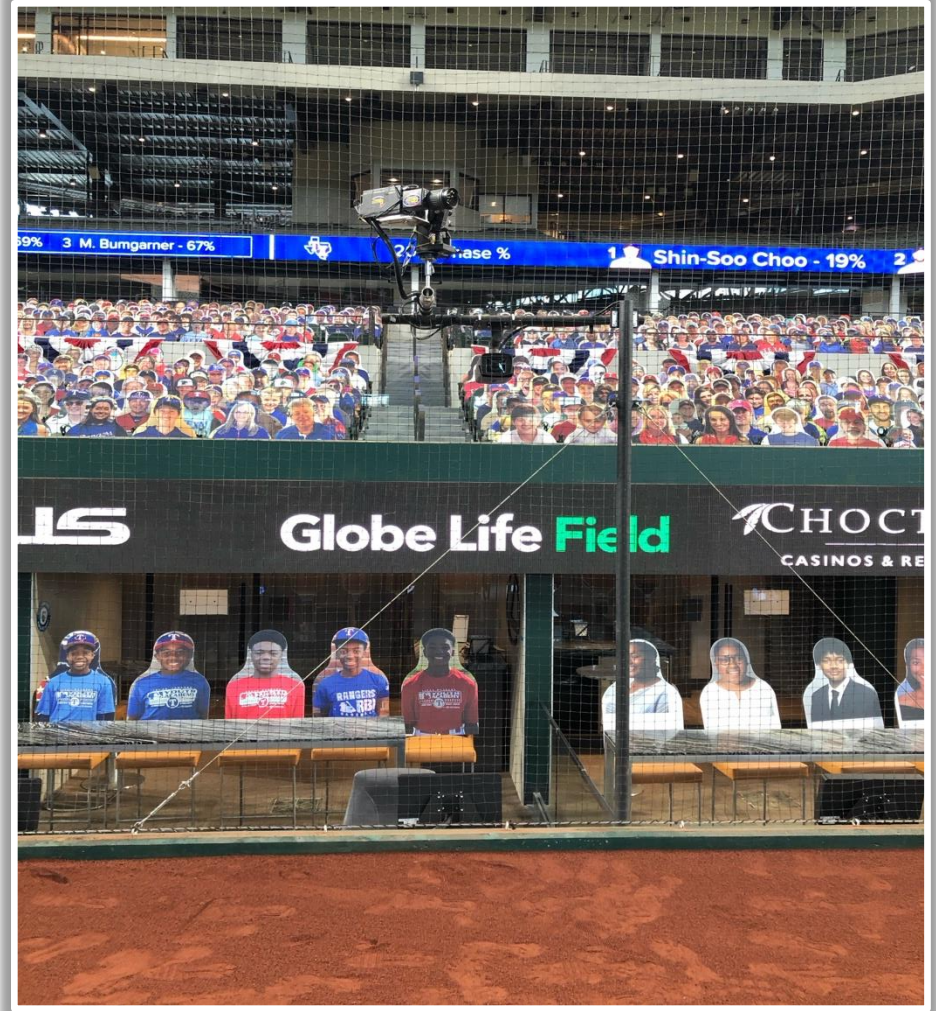

- If caught by fielder, batter is out and runners advance at own risk.

Globe Life Field in Arlington Ground Rules

RULE #8: Batted ball strikes roof, roof truss, or roof cable over foul territory:
Dead Ball

Globe Life Field in Arlington Ground Rules

RULE #9: Batted ball striking the roof, roof truss, roof cable or any cabling over fair territory and landing foul: **Foul Ball**

Globe Life Field in Arlington Ground Rules

RULE #10: Batted ball striking the roof, roof truss, roof cable or any cabling over fair territory and landing fair: **Fair Ball, Live and In Play**

| Globe Life Field in Arlington Ground Rules

Backstop Photos: