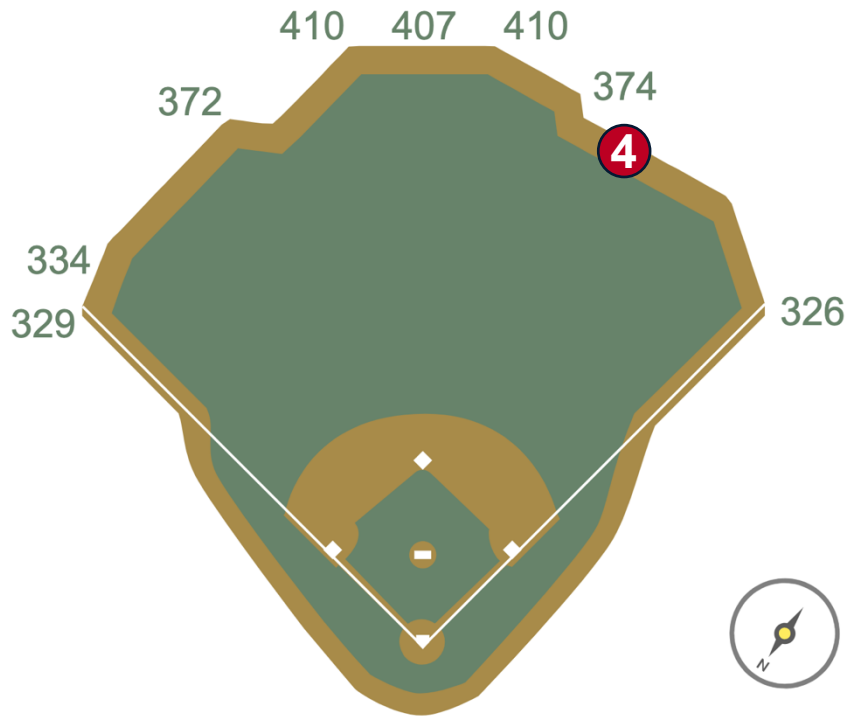

RULE #2: Fair bounding ball striking the metal railings affixed to the top of the green walls along the Left and Right Field lines in foul territory: **Out of Play, Two Bases**

Globe Life Field in Arlington Ground Rules

RULE #3: Fair bounding ball striking the portion of the wall that is recessed above the padded outfield wall: **Out of Play, Two Bases**

Globe Life Field in Arlington Ground Rules

RULE #4: Batted ball in flight striking the metal railings (above the yellow line) affixed to top wall in Right Center Field: **Home Run**

Globe Life Field in Arlington Ground Rules

RULE #5: Bounding batted ball striking the metal railings (above the yellow line) affixed to top wall in Right Center Field: **Out of Play, Two Bases**

Globe Life Field in Arlington Ground Rules