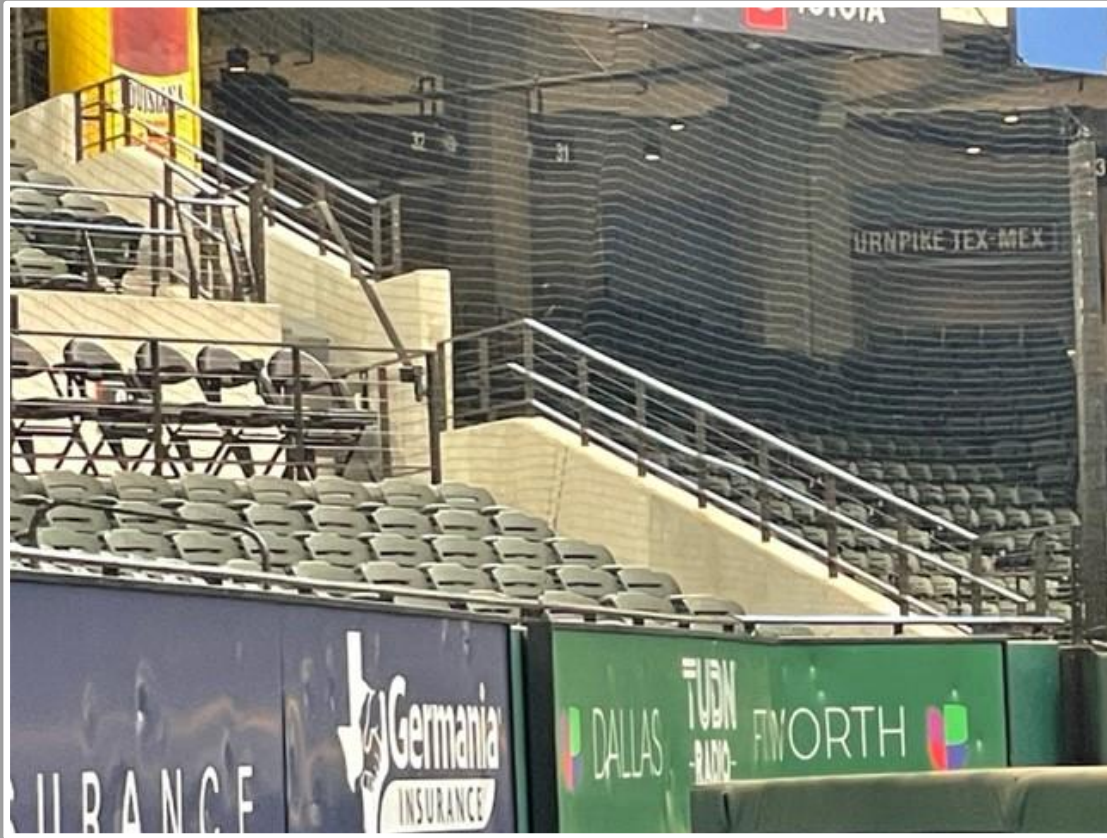

Globe Life Field in Arlington Ground Rules

LF Extended Fan Safety Netting Photos: