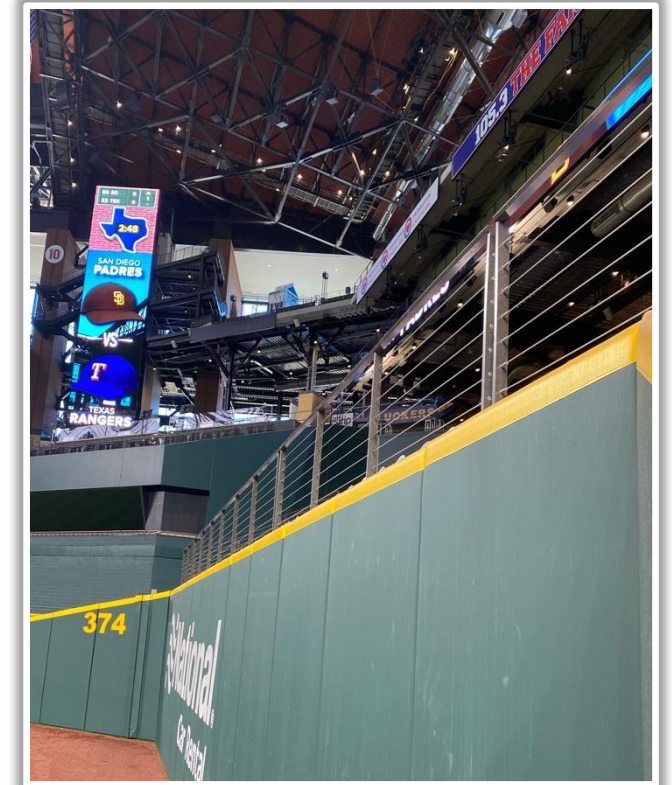

RULE #2: Fair bounding ball striking the metal railings affixed to the top of the green walls along the Left and Right Field lines in foul territory: **Out of Play, Two Bases**

Globe Life Field in Arlington Ground Rules

RULE #3: Fair bounding ball striking the portion of the wall that is recessed above the padded outfield wall: **Out of Play, Two Bases**

Globe Life Field in Arlington Ground Rules

RULE #4: Batted ball in flight striking the metal railings (above the yellow line) affixed to top wall in Right Center Field: **Home Run**

Globe Life Field in Arlington Ground Rules

RULE #5: Bounding batted ball striking the metal railings (above the yellow line) affixed to top wall in Right Center Field: **Out of Play, Two Bases**

Globe Life Field in Arlington Ground Rules