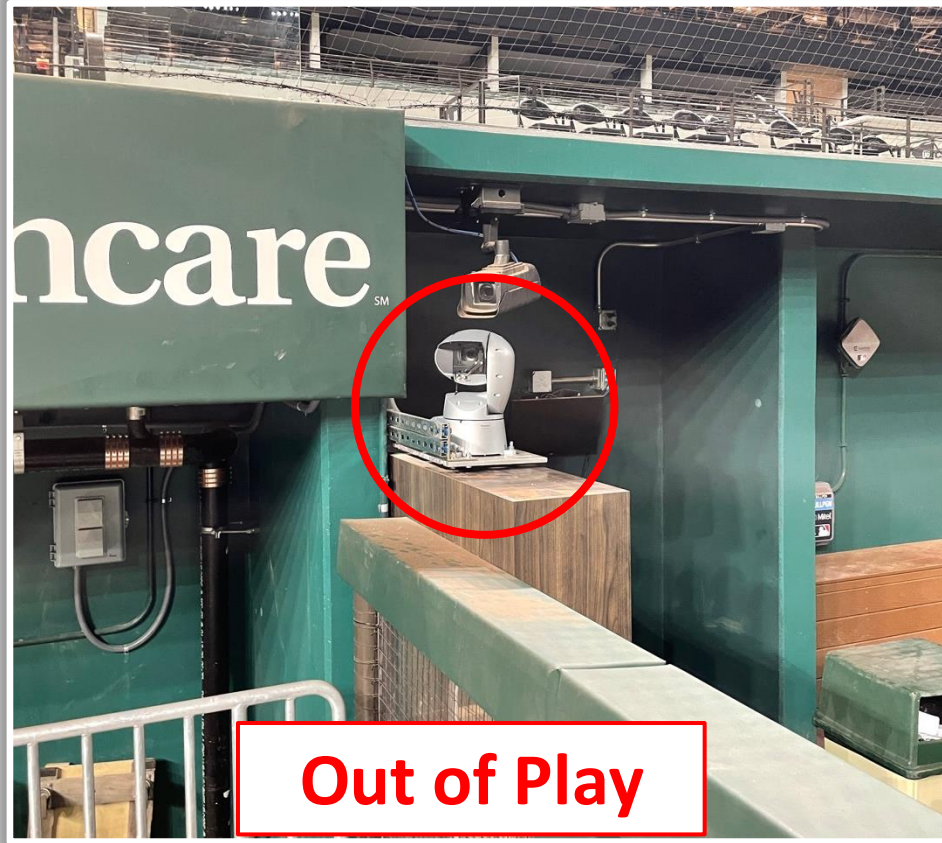

| Globe Life Field in Arlington Ground Rules

3B Dugout Photos:

Globe Life Field in Arlington Ground Rules

3B Camera Well Photos:

Inside Well

Outside Well

Globe Life Field in Arlington Ground Rules

3B iPad Camera Photos: