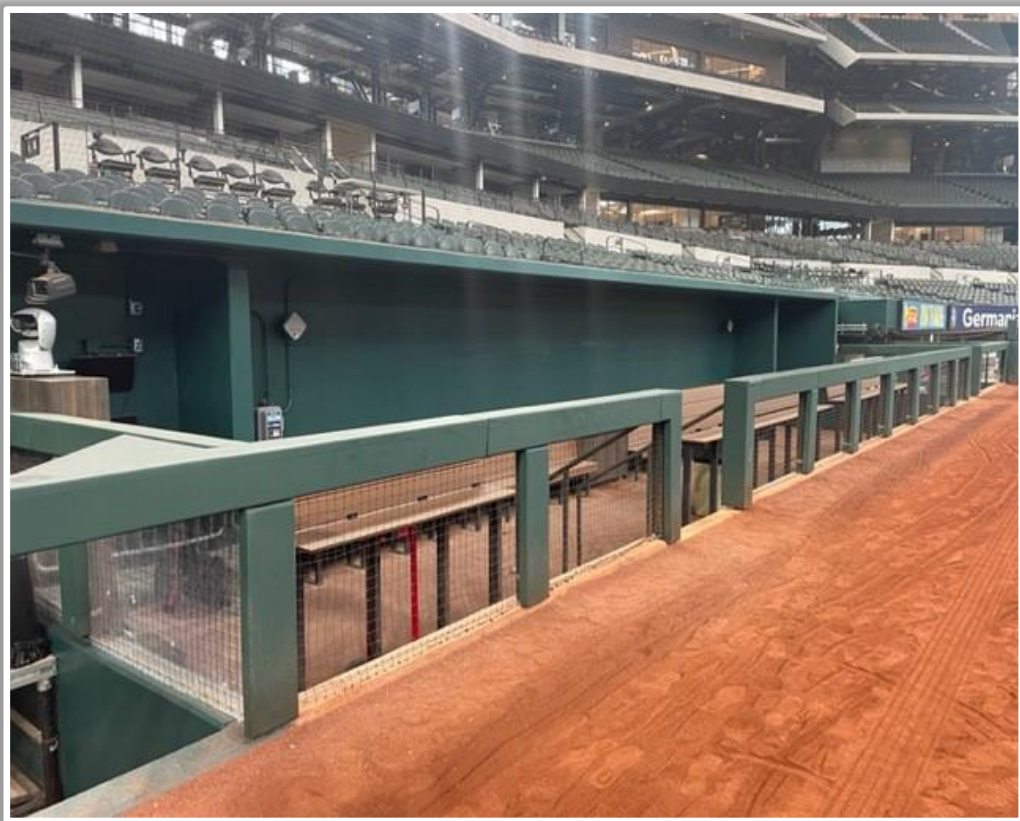

RULE #10: Batted ball striking the roof, roof truss, roof cable or any cabling over fair territory and landing fair: **Fair Ball, Live and In Play**

| Globe Life Field in Arlington Ground Rules

Backstop Photos:

| Globe Life Field in Arlington Ground Rules

3B Dugout Photos:

Globe Life Field in Arlington Ground Rules

3B Camera Well Photos:

Inside Well

Outside Well

Globe Life Field in Arlington Ground Rules

3B iPad Camera Photos: