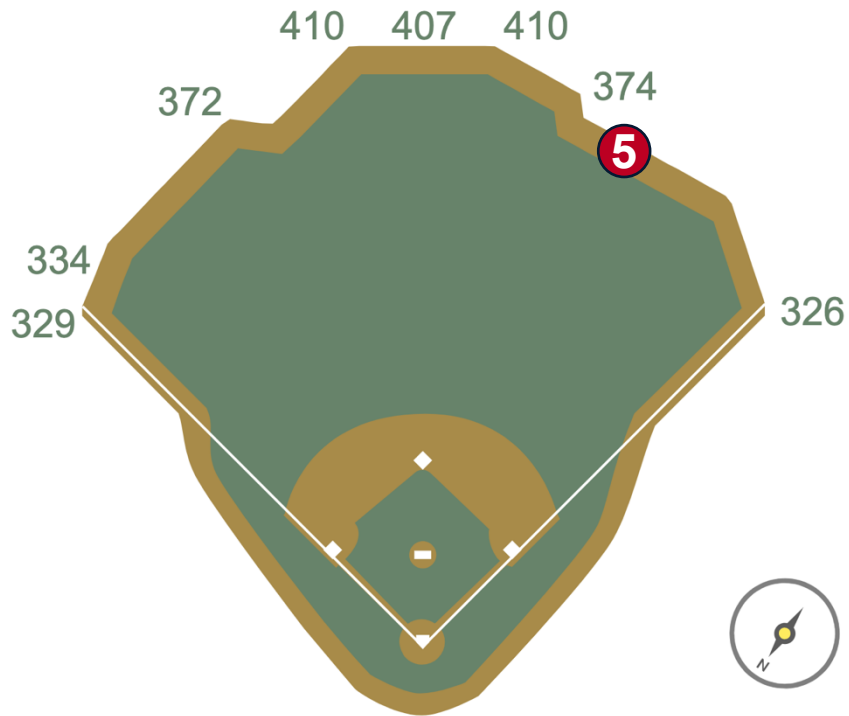

RULE #2: Fair bounding ball striking the metal railings affixed to the top of the green walls along the Left and Right Field lines in foul territory: **Out of Play, Two Bases**

Globe Life Field in Arlington Ground Rules

RULE #3: Fair bounding ball striking the portion of the wall that is recessed above the padded outfield wall: **Out of Play, Two Bases**

Globe Life Field in Arlington Ground Rules

RULE #4: Batted ball in flight striking the metal railings (above the yellow line) affixed to top wall in Right Center Field: **Home Run**

Globe Life Field in Arlington Ground Rules

RULE #5: Bounding batted ball striking the metal railings (above the yellow line) affixed to top wall in Right Center Field: **Out of Play, Two Bases**

Globe Life Field in Arlington Ground Rules