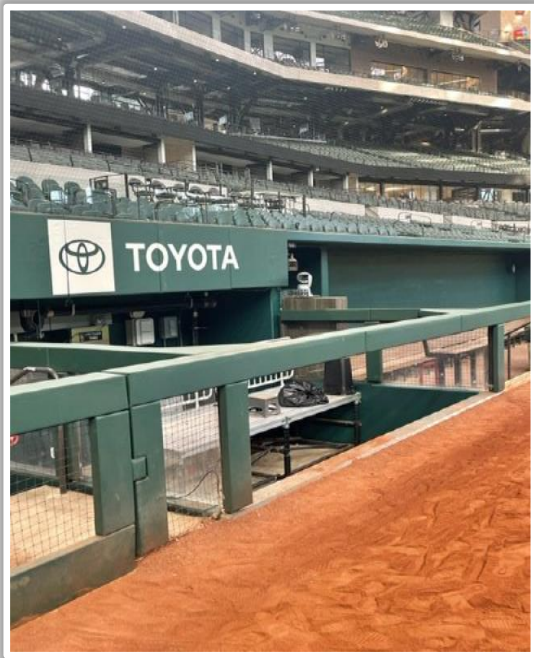

Globe Life Field in Arlington Ground Rules

RULE #9: Batted ball striking the roof, roof truss, roof cable or any cabling over fair territory and landing foul: **Foul Ball**

Globe Life Field in Arlington Ground Rules

RULE #10: Batted ball striking the roof, roof truss, roof cable or any cabling over fair territory and landing fair: **Fair Ball, Live and In Play**

| Globe Life Field in Arlington Ground Rules

Backstop Photos:

| Globe Life Field in Arlington Ground Rules

3B Dugout Photos:

Globe Life Field in Arlington Ground Rules

3B Camera Well Photos:

Inside Well

Outside Well

Globe Life Field in Arlington Ground Rules

3B iPad Camera Photos: