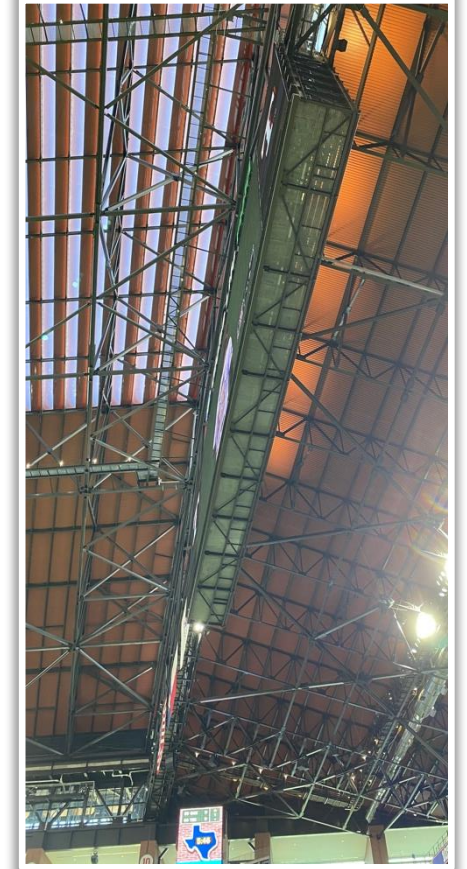

RULE #2: Fair bounding ball striking the metal railings affixed to the top of the green walls along the Left and Right Field lines in foul territory: **Out of Play, Two Bases**

Globe Life Field in Arlington Ground Rules

RULE #3: Fair bounding ball striking the portion of the wall that is recessed above the padded outfield wall: **Out of Play, Two Bases**

Globe Life Field in Arlington Ground Rules

RULE #4: Batted ball in flight striking the metal railings (above the yellow line) affixed to top wall in Right Center Field: **Home Run**

Globe Life Field in Arlington Ground Rules

RULE #5: Bounding batted ball striking the metal railings (above the yellow line) affixed to top wall in Right Center Field: **Out of Play, Two Bases**

Globe Life Field in Arlington Ground Rules

RULE #6: Batted ball in flight striking Right Field Videoboard: **Home Run**

Globe Life Field in Arlington Ground Rules

RULE #7: Batted ball strikes roof, roof truss, or roof cable over fair territory: **In Play**