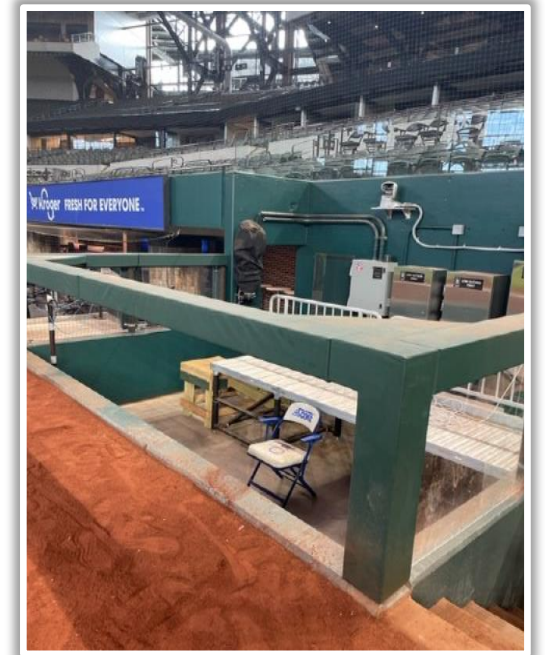

RF Wall Photos:

| Globe Life Field in Arlington Ground Rules

RF Corner Photos:

| Globe Life Field in Arlington Ground Rules

RF Foul Territory Photos:

Globe Life Field in Arlington Ground Rules

RF Extended Fan Safety Netting Photos:

Globe Life Field in Arlington Ground Rules

1B Camera Well Photos:

Inside Well

Outside Well

Globe Life Field in Arlington Ground Rules

1B iPad Camera Photos:

Globe Life Field in Arlington Ground Rules

1B Dugout Photos: