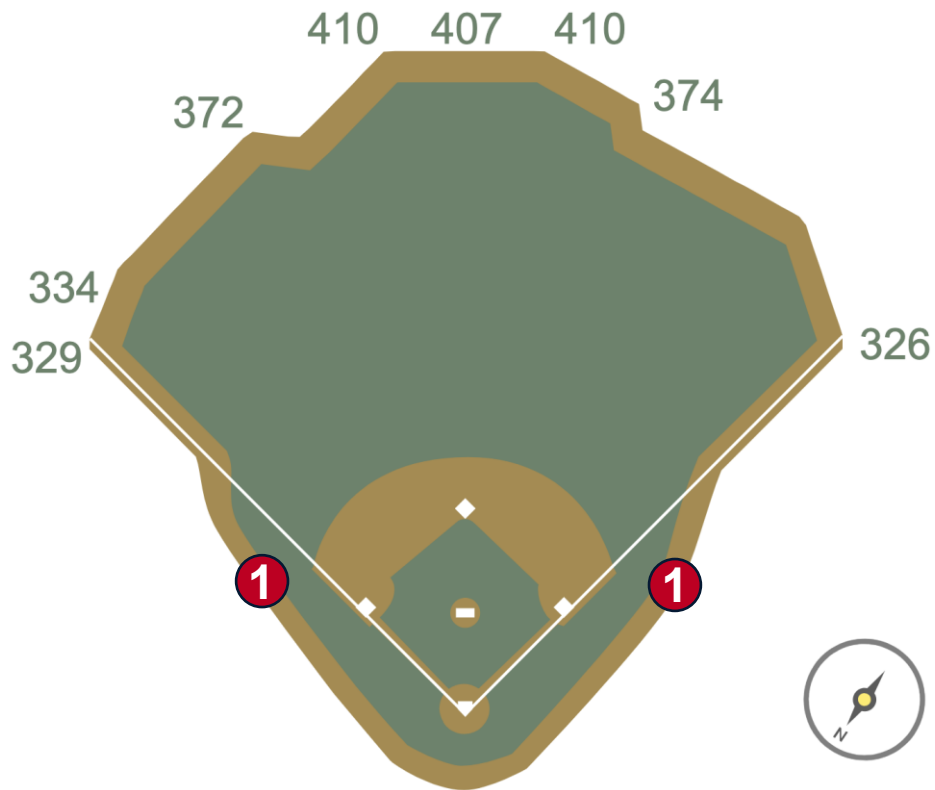

Globe Life Field in Arlington

2026 Ground Rules

Date: March 25, 2026

Globe Life Field in Arlington Ground Rules

RULE #1: Protective netting over top of fan seating area beyond both dugouts: **Dead Ball**

Globe Life Field in Arlington Ground Rules

RULE #2: Fair bounding ball striking the metal railings affixed to the top of the green walls along the Left and Right Field lines in foul territory: **Out of Play, Two Bases**

Globe Life Field in Arlington Ground Rules

RULE #3: Fair bounding ball striking the portion of the wall that is recessed above the padded outfield wall: **Out of Play, Two Bases**

Globe Life Field in Arlington Ground Rules

RULE #4: Batted ball in flight striking the metal railings (above the yellow line) affixed to top wall in Right Center Field: **Home Run**

Globe Life Field in Arlington Ground Rules

RULE #5: Bounding batted ball striking the metal railings (above the yellow line) affixed to top wall in Right Center Field: **Out of Play, Two Bases**

Globe Life Field in Arlington Ground Rules