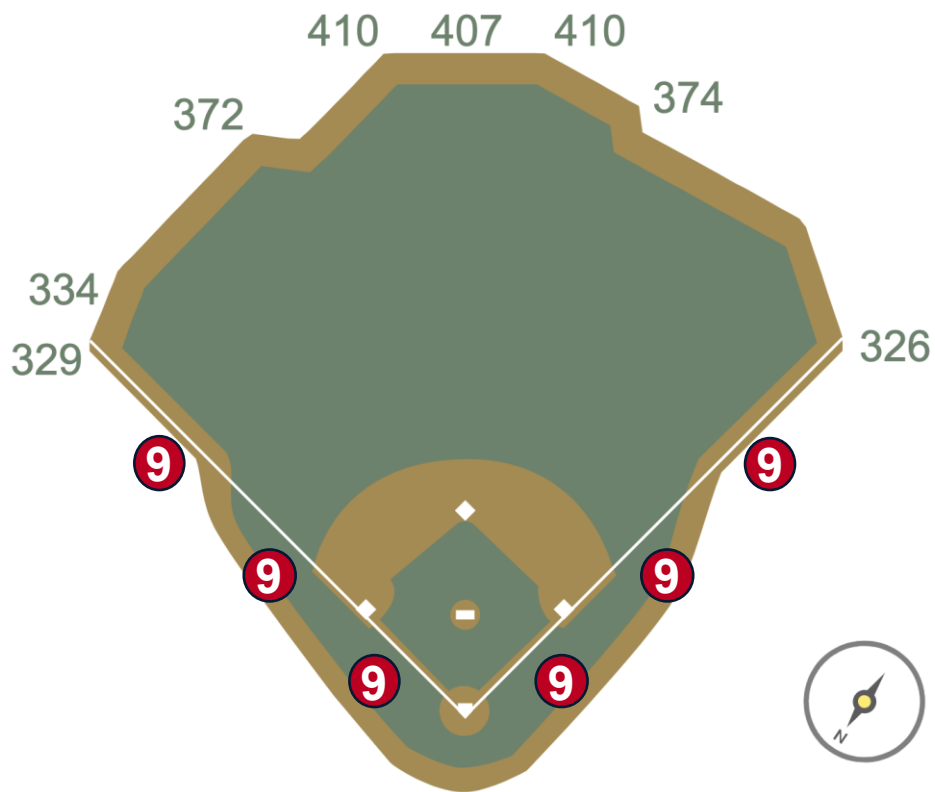

Globe Life Field in Arlington Ground Rules

RULE #5: Bounding batted ball striking the metal railings (above the yellow line) affixed to top wall in Right Center Field: **Out of Play, Two Bases**

Globe Life Field in Arlington Ground Rules

- If caught by fielder, batter is out and runners advance at own risk.

Globe Life Field in Arlington Ground Rules

RULE #8: Batted ball strikes roof, roof truss, or roof cable over foul territory:
Dead Ball

Globe Life Field in Arlington Ground Rules

RULE #9: Batted ball striking the roof, roof truss, roof cable or any cabling over fair territory and landing foul: **Foul Ball**

Globe Life Field in Arlington Ground Rules