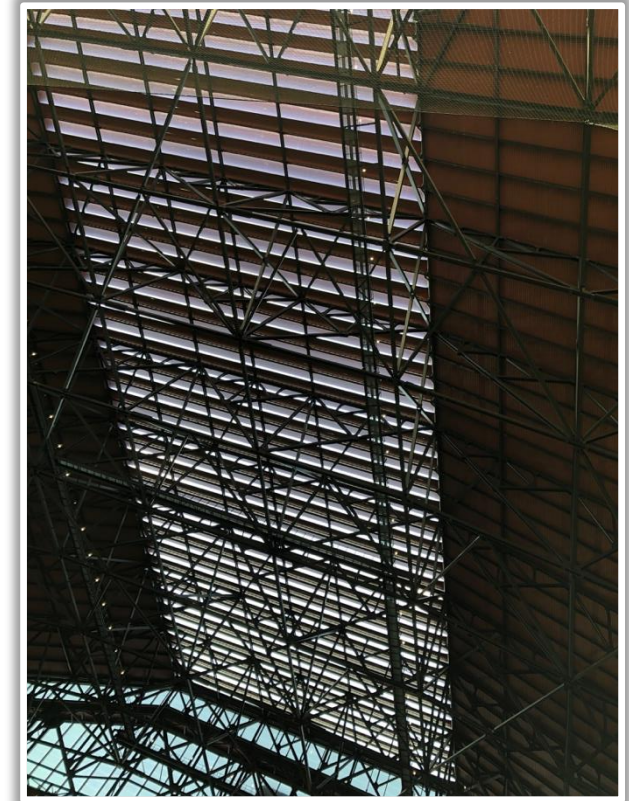

- If caught by fielder, batter is out and runners advance at own risk.

Globe Life Field in Arlington Ground Rules

RULE #8: Batted ball strikes roof, roof truss, or roof cable over foul territory:
Dead Ball

Globe Life Field in Arlington Ground Rules

RULE #9: Batted ball striking the roof, roof truss, roof cable or any cabling over fair territory and landing foul: **Foul Ball**

Globe Life Field in Arlington Ground Rules

RULE #10: Batted ball striking the roof, roof truss, roof cable or any cabling over fair territory and landing fair: **Fair Ball, Live and In Play**

| Globe Life Field in Arlington Ground Rules

Backstop Photos: