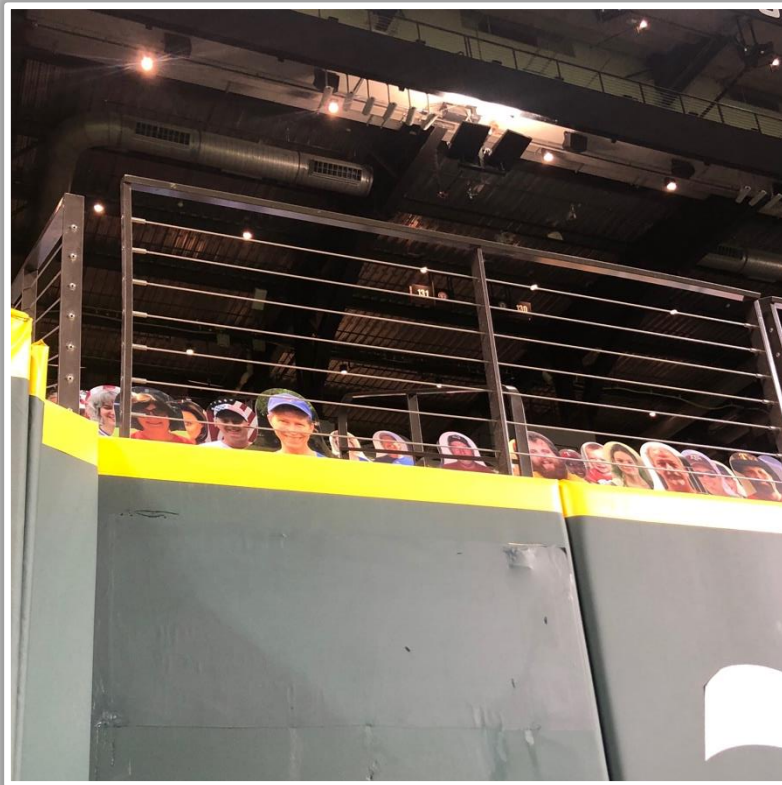

RULE #2: Fair bounding ball striking the metal railings affixed to the top of the green walls along the Left and Right Field lines in foul territory: **Out of Play, Two Bases**

Globe Life Field in Arlington Ground Rules

RULE #3: Fair bounding ball striking the portion of the wall that is recessed above the padded outfield wall: **Out of Play, Two Bases**

Globe Life Field in Arlington Ground Rules

RULE #4: Batted ball in flight striking the metal railings (above the yellow line) affixed to top wall in Right Center Field: **Home Run**