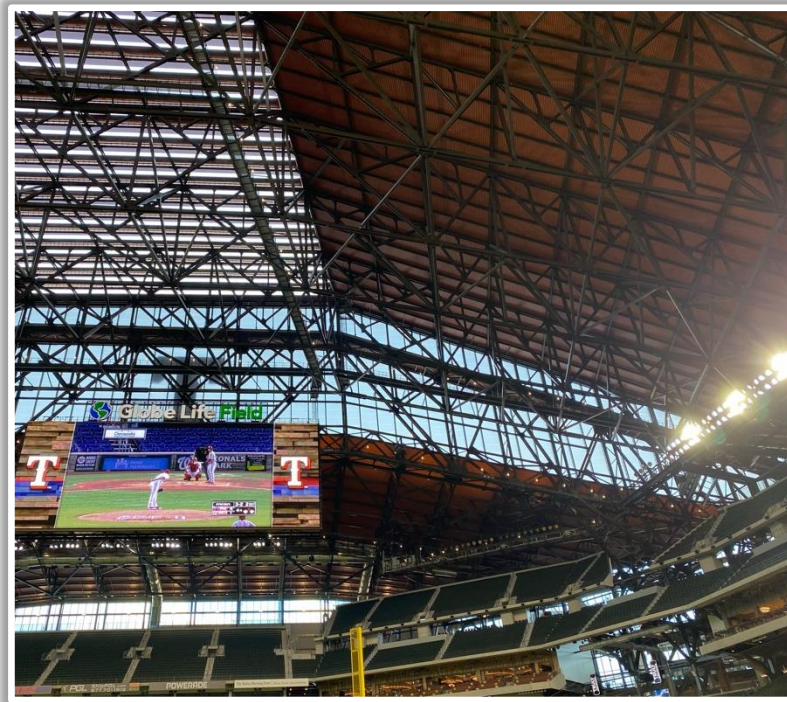

Globe Life Field in Arlington Ground Rules

RULE #7: Batted ball strikes roof, roof truss, or roof cable over fair territory: **In Play**

- If caught by fielder, batter is out and runners advance at own risk.