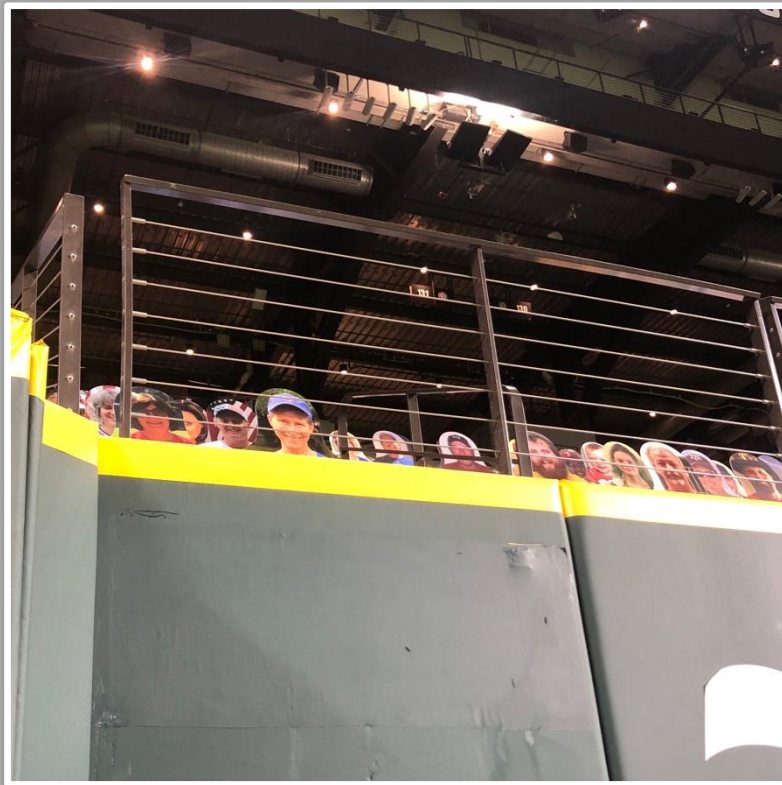

RULE #2: Fair bounding ball striking the metal railings affixed to the top of the green walls along the Left and Right Field lines in foul territory: **Out of Play, Two Bases**

Globe Life Field in Arlington Ground Rules

RULE #3: Fair bounding ball striking the portion of the wall that is recessed above the padded outfield wall: **Out of Play, Two Bases**

Globe Life Field in Arlington Ground Rules

RULE #4: Batted ball in flight striking the metal railings (above the yellow line) affixed to top wall in Right Center Field: **Home Run**

Globe Life Field in Arlington Ground Rules

RULE #5: Bounding batted ball striking the metal railings (above the yellow line) affixed to top wall in Right Center Field: **Out of Play, Two Bases**

Globe Life Field in Arlington Ground Rules