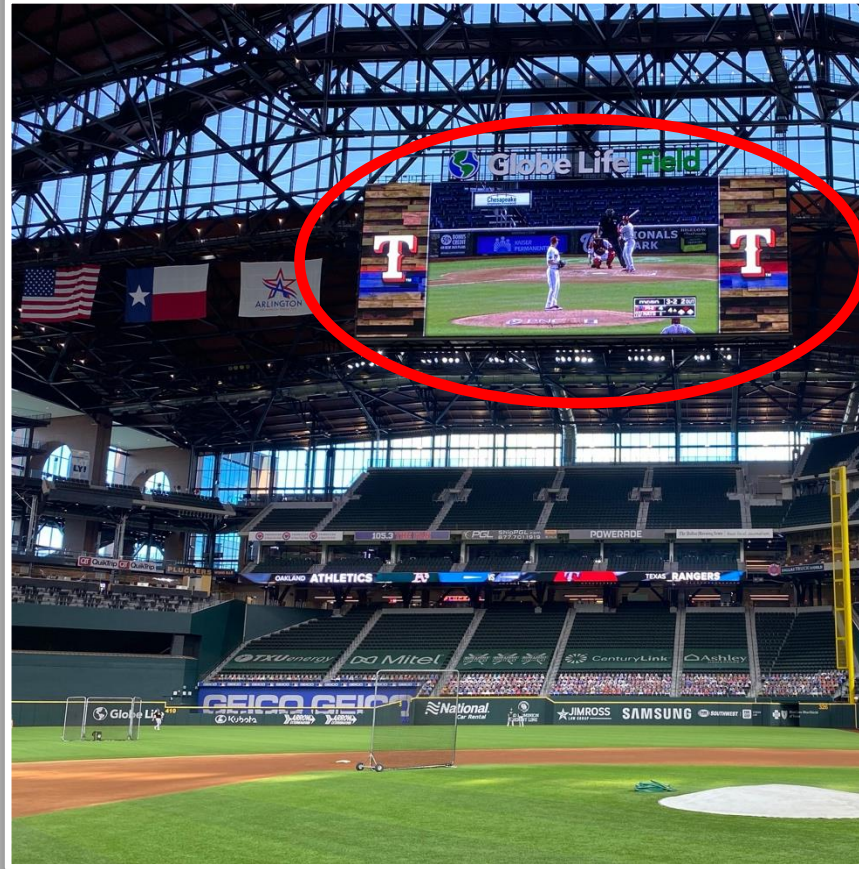

Globe Life Field in Arlington Ground Rules

RULE #6: Batted ball in flight striking Right Field Videoboard: **Home Run**