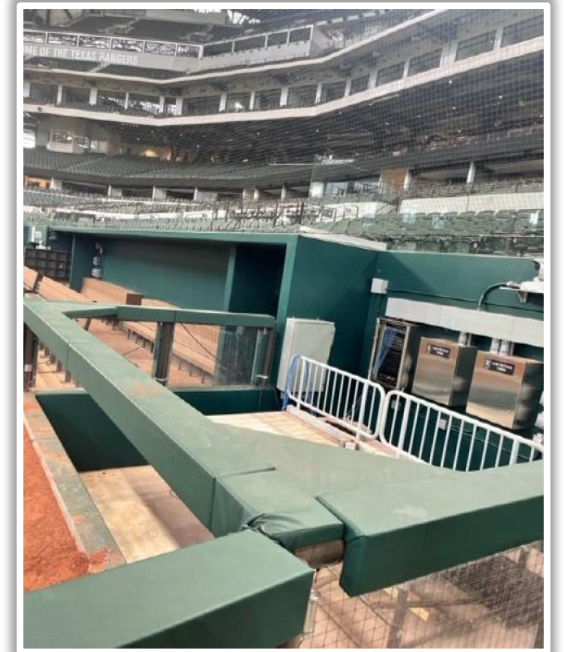

RULE #10: Batted ball striking the roof, roof truss, roof cable or any cabling over fair territory and landing fair: **Fair Ball, Live and In Play**

| Globe Life Field in Arlington Ground Rules

Backstop Photos:

| Globe Life Field in Arlington Ground Rules

3B Dugout Photos:

Globe Life Field in Arlington Ground Rules

3B Camera Well Photos:

Inside Well

Outside Well

Globe Life Field in Arlington Ground Rules

3B iPad Camera Photos:

Globe Life Field in Arlington Ground Rules

LF Extended Fan Safety Netting Photos:

Globe Life Field in Arlington Ground Rules

LF Wall Photos:

| Globe Life Field in Arlington Ground Rules

CF Wall Photos:

Globe Life Field in Arlington Ground Rules