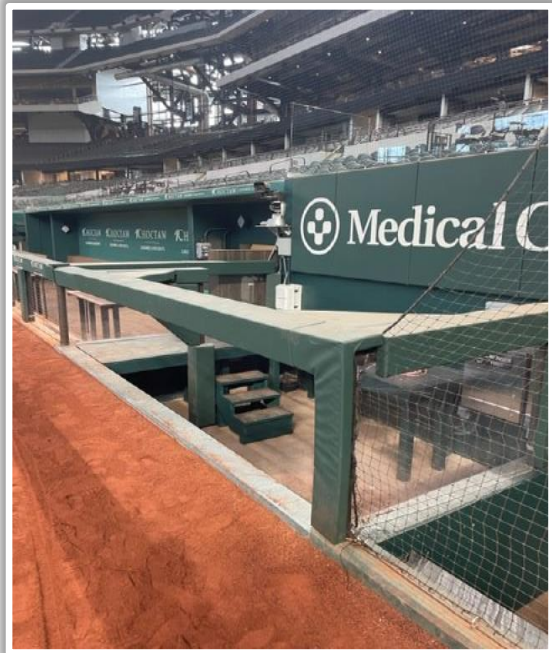

RULE #3: Fair bounding ball striking the portion of the wall that is recessed above the padded outfield wall: **Out of Play, Two Bases**

Globe Life Field in Arlington Ground Rules

RULE #4: Batted ball in flight striking the metal railings (above the yellow line) affixed to top wall in Right Center Field: **Home Run**

Globe Life Field in Arlington Ground Rules

LF Extended Fan Safety Netting Photos:

Globe Life Field in Arlington Ground Rules

LF Wall Photos:

| Globe Life Field in Arlington Ground Rules

CF Wall Photos:

Globe Life Field in Arlington Ground Rules

RF Wall Photos:

| Globe Life Field in Arlington Ground Rules

RF Corner Photos:

| Globe Life Field in Arlington Ground Rules

RF Foul Territory Photos:

Globe Life Field in Arlington Ground Rules

RF Extended Fan Safety Netting Photos:

Globe Life Field in Arlington Ground Rules

1B Camera Well Photos:

Inside Well

Outside Well

Globe Life Field in Arlington Ground Rules

1B iPad Camera Photos:

Globe Life Field in Arlington Ground Rules

1B Dugout Photos: