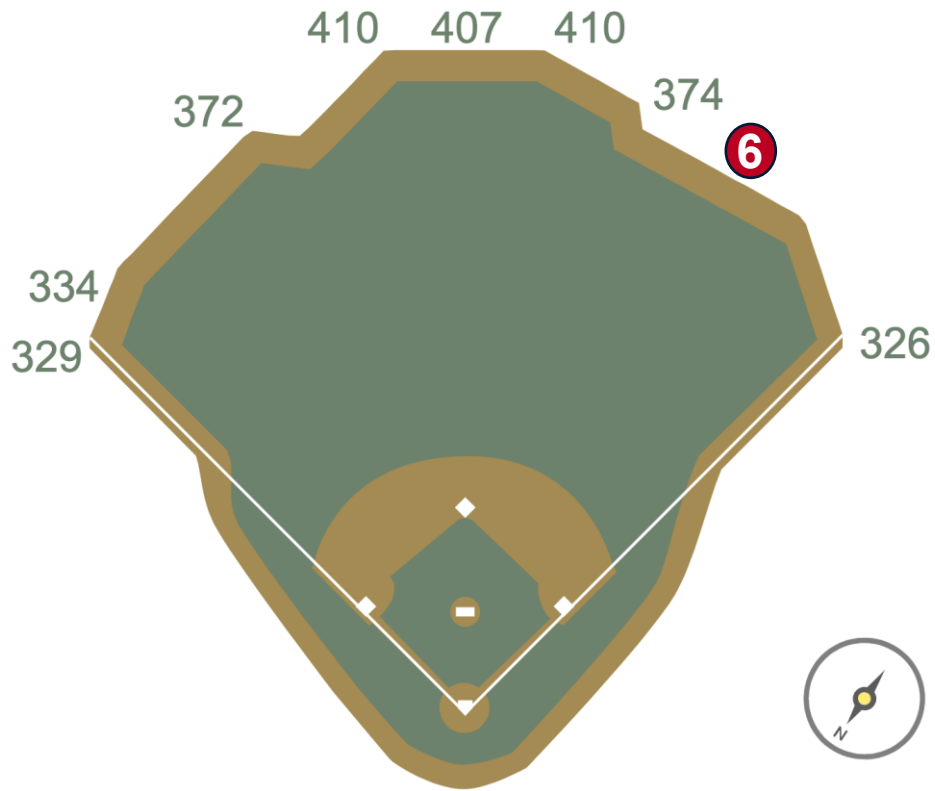

Globe Life Field in Arlington Ground Rules

RULE #6: Batted ball in flight striking Right Field Videoboard: **Home Run**