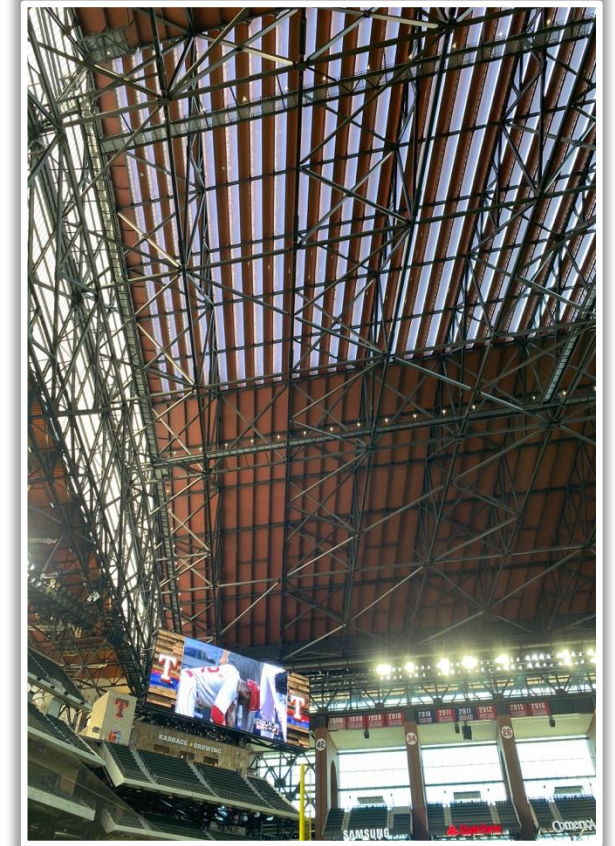

RULE #3: Fair bounding ball striking the portion of the wall that is recessed above the padded outfield wall: **Out of Play, Two Bases**

Globe Life Field in Arlington Ground Rules

RULE #4: Batted ball in flight striking the metal railings (above the yellow line) affixed to top wall in Right Center Field: **Home Run**

Globe Life Field in Arlington Ground Rules

RULE #5: Bounding batted ball striking the metal railings (above the yellow line) affixed to top wall in Right Center Field: **Out of Play, Two Bases**

Globe Life Field in Arlington Ground Rules

RULE #6: Batted ball in flight striking Right Field Videoboard: **Home Run**

Globe Life Field in Arlington Ground Rules

RULE #7: Batted ball strikes roof, roof truss, or roof cable over fair territory: **In Play**

- If caught by fielder, batter is out and runners advance at own risk.

Globe Life Field in Arlington Ground Rules

RULE #8: Batted ball strikes roof, roof truss, or roof cable over foul territory:
Dead Ball