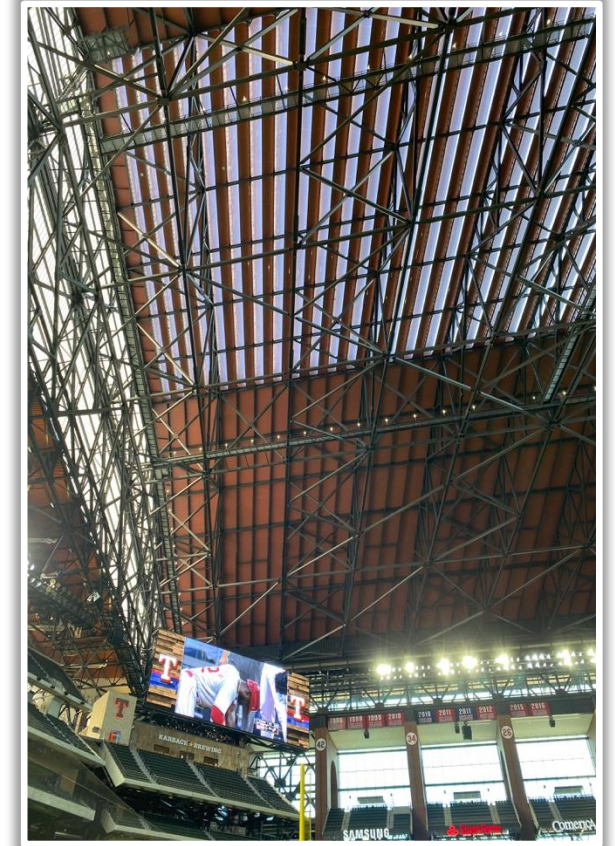

Globe Life Field in Arlington Ground Rules

RULE #7: Batted ball strikes roof, roof truss, or roof cable over fair territory: **In Play**

- If caught by fielder, batter is out and runners advance at own risk.