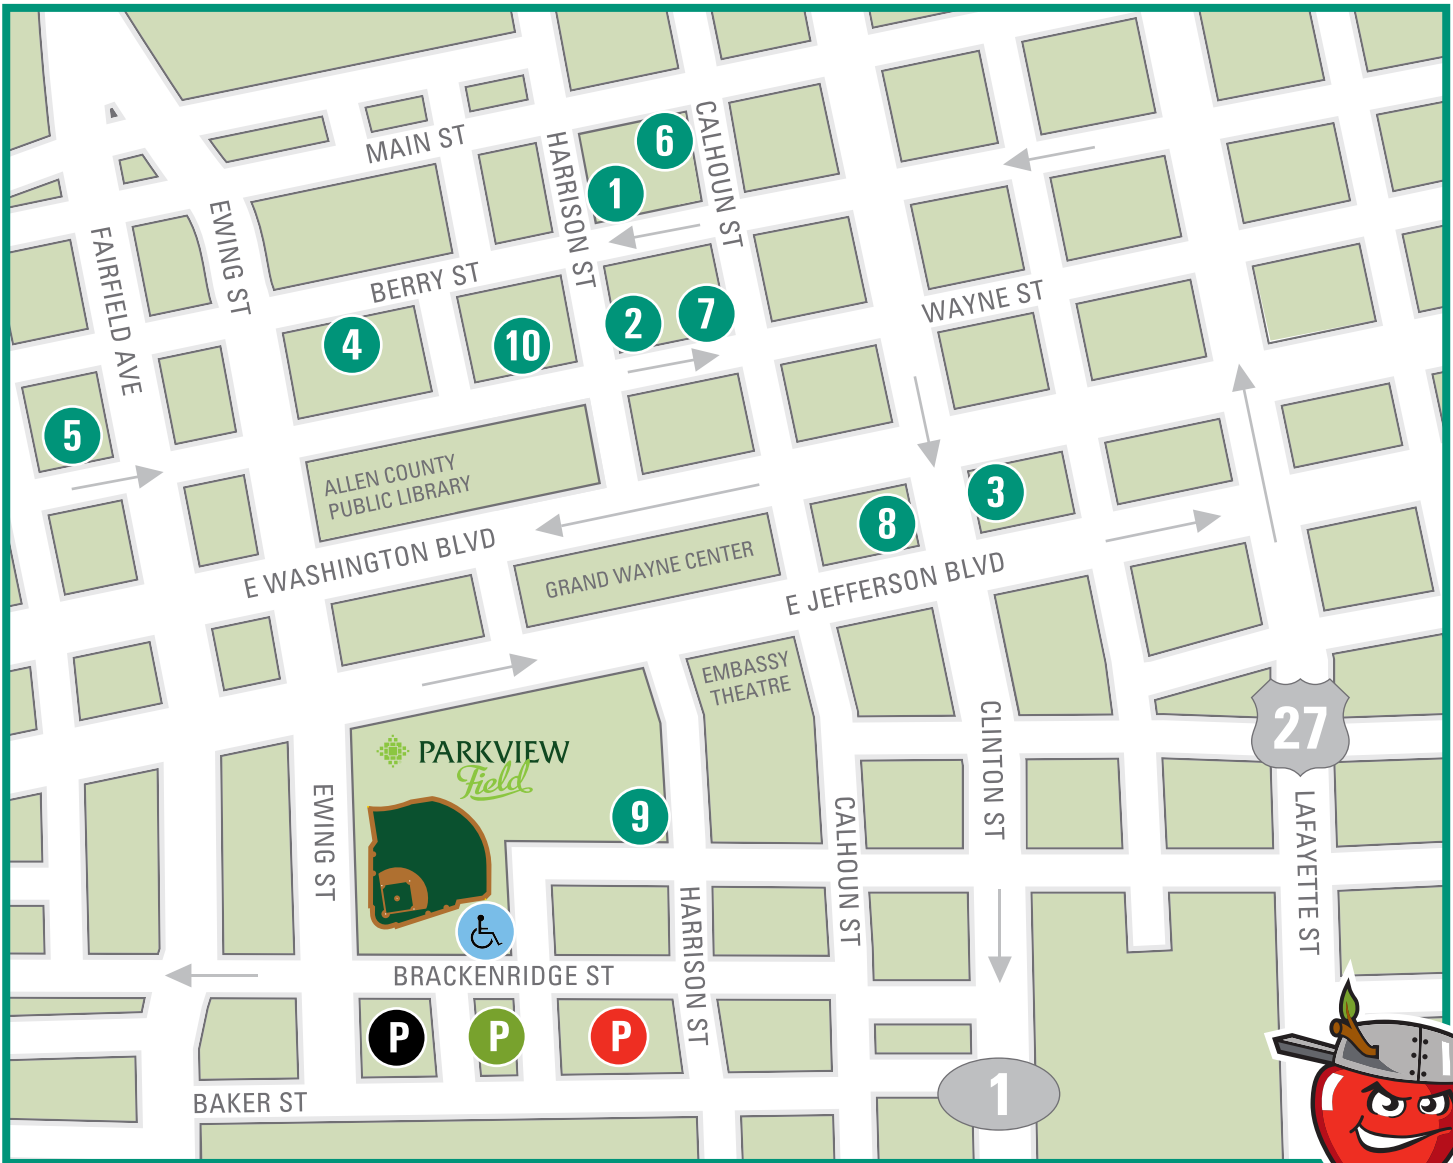

P Downtown Fort Wayne Public Parking

	Location	Price	Avail. Spaces	Walking Time
1	120 W. Berry Street	\$4.00	74	5:45
2	132 W. Wayne Street	\$4.00	33	4:15
3	210 E. Washington Blvd.	\$4.00	43	4:00
4	337 W. Berry Street	\$3.00	69	2:45
5	520 W. Wayne Street	\$3.00	134	4:00
6	720 S. Calhoun Street	\$3.00	50	5:45
7	City Center Garage	\$2.00	464	4:45
8	100 E. Washington Blvd. (Civic)	\$5.00	1162	3:00
9	Harrison Square Parking Garage	\$5.00	900	1:00
10	Skyline Garage	\$3.00	1104	3:45

P TinCaps Silver Lot: Passes Only

P TinCaps Green Lot: \$5.00 (Not available for weekday day games)

P TinCaps Red Lot: \$5.00 (Not available for weekday day games)

 TinCaps Diamond Lot: Handicapped Parking (While available)