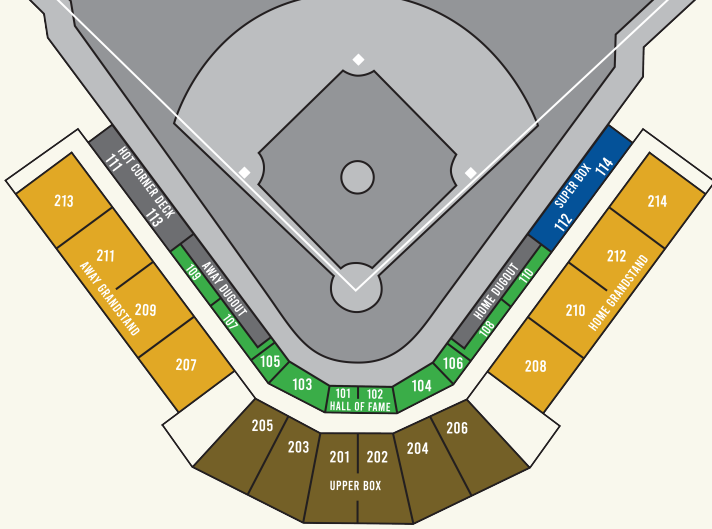

The Modesto Nuts are inviting all fans to join our MVP Membership Club! Whether you've been a plan holder for many years or are just starting out, our benefits will make your experience at the ballpark memorable and exclusive. MVP members will receive a membership card. Simply show your membership card to gain access to all applicable deals and promotions.

HALL OF FAME SECTION	PRICE	COMPARED TO DAY OF GAME	SAVINGS
FULL SEASON (66 GAME)	$830	$1,188	30%
FULL SEASON YOUTH & SENIOR	$785	$1,188	34%
HALF SEASON (33 GAME)	$475	$594	20%
HALF SEASON YOUTH & SENIOR	$450	$594	24%
22 GAME	$325	$396	18%

SUPER BOX SECTION	PRICE	COMPARED TO DAY OF GAME	SAVINGS
FULL SEASON (66 GAME)	$770	$1,056	27%
FULL SEASON YOUTH & SENIOR	$730	$1,056	31%
HALF SEASON (33 GAME)	$450	$528	15%
HALF SEASON YOUTH & SENIOR	$430	$528	19%
22 GAME	$305	$352	13%
15 GAME	$210	$240	13%
8 GAME	$115	$128	10%
5 GAME	$74	$80	8%

UPPER BOX SECTION	PRICE	COMPARED TO DAY OF GAME	SAVINGS
FULL SEASON (66 GAME)	$715	$990	28%
FULL SEASON YOUTH & SENIOR	$675	$990	32%
HALF SEASON (33 GAME)	$425	$495	14%
HALF SEASON YOUTH & SENIOR	$405	$495	18%
22 GAME	$290	$330	12%
15 GAME	$200	$225	11%
8 GAME	$110	$120	8%
5 GAME	$70	$75	7%

GRANDSTAND SECTION	PRICE	COMPARED TO DAY OF GAME	SAVINGS
FULL SEASON	$530	$726	27%

SUN	MON	TUES	WED	THURS	FRI	SAT
		1	2	3	4 SJ	5 SJ
6 SJ	7	8 @LE	9 @LE	10 @LE	11 @LE	12 @LE
13 @LE	14	15 IE	16 IE	17 IE	18 IE	19 IE
20 IE	21	22 @STK	23 @STK	24 @STK	25 @STK	26 @STK
27 @STK	28	29 SJ	30 SJ	APRIL		

SUN	MON	TUES	WED	THURS	FRI	SAT
1 RC	2	3 LE	4 LE	5 LE	6 LE	7 LE
8 LE	9	10 @FRE	11 @FRE	12 @FRE	13 @FRE	14 @FRE
15 @FRE	16	17 SJ	18 SJ	19 SJ	20 SJ	21 SJ
22 SJ	23	24 @LE	25 @LE	26 @LE	27 @LE	28 @LE
29 @LE	30	JUNE				

SUN	MON	TUES	WED	THURS	FRI	SAT	
AUGUST						1 @VIS	2 @VIS
3 @VIS	4	5 @STK	6 @STK	7 @STK	8 @STK	9 @STK	
10 @STK	11	12 IE	13 IE	14 IE	15 IE	16 IE	
17 IE	18	19 @RC	20 @RC	21 @RC	22 @RC	23 @RC	
24 @RC	25	26 STK	27 STK	28 STK	29 STK	30 STK	
31 STK	1	2 @SJ	3 @SJ	4 @SJ	5 @SJ	6 @SJ	
7 @SJ	SEPTEMBER						

SUN	MON	TUES	WED	THURS	FRI	SAT
MAY				1 SJ	2 SJ	3 SJ
4 SJ	5	6 @FRE	7 @FRE	8 @FRE	9 @FRE	10 @FRE
11 @FRE	12	13 VIS	14 VIS	15 VIS	16 VIS	17 VIS
18 VIS	19	20 @IE	21 @IE	22 @IE	23 @IE	24 @IE
25 @IE	26	27 RC	28 RC	29 RC	30 RC	31 RC

SUN	MON	TUES	WED	THURS	FRI	SAT
JULY		1 FRE	2 FRE	3 FRE	4 @FRE	5 @FRE
6 @FRE	7	8 STK	9 STK	10 STK	11 STK	12 STK
13 STK	14	15	16	17	18 @SJ	19 @SJ
20 @SJ	21	22 FRE	23 FRE	24 FRE	25 FRE	26 FRE
27 FRE	28	29 @VIS	30 @VIS	31 @VIS		

FOLLOW US! ■ HOME ■ AWAY

/MODESTONUTS
/MODESTONUTS

/MODESTONUTS
/MODESTONUTSBASEBALL