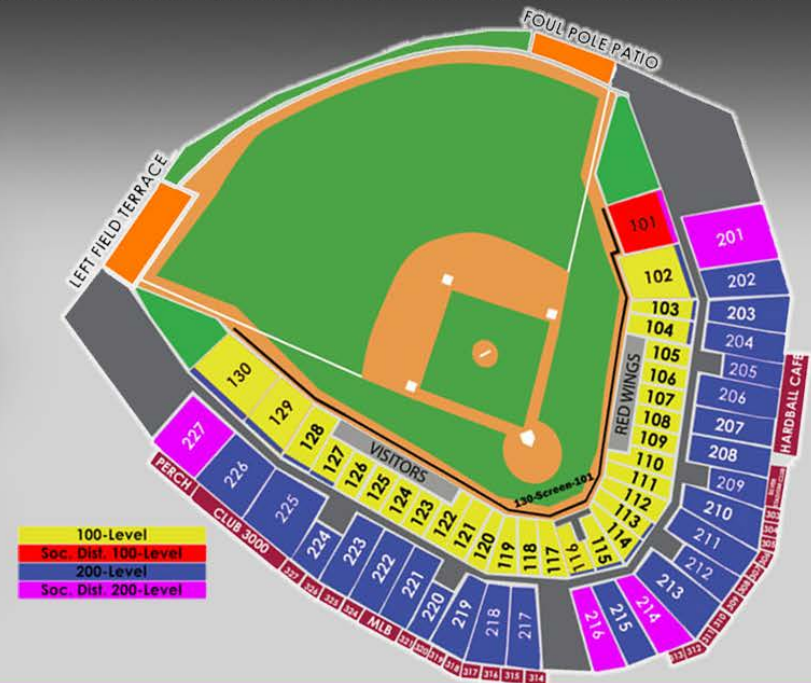

YOUR GROUP RECEIVES

- Discounted Tickets
- Group name printed on each ticket
- Seating together as a group
- Group name on scoreboard

GROUP RATES

100-Level: $19.00 / person
200-Level: $14.00 / person
TUESDAY SPECIAL!
100-Level: $10.00 / person
200-Level: $7.50 / person

DIAMOND DOLLARS AND MERCHANDISE

Ask us about providing your group members with "Diamond Dollars" (redeemable for food, beverages, or merchandise), or check out the Red Wings Team Store for group discounts on select items! We can also make custom T-Shirts and Jerseys!

1. Select the game date(s) and approximate number of tickets your group will need for your outing.
2. Call the Red Wings office at (585) 454-1001, dial zero and ask for a Group Representative or email us at Groups@RedWingsBaseball.com. Reserve your tickets early to ensure your first choice of game dates.
3. Final order and payment in full is required one week prior to game date. Cancellation of your event after this date is prohibited, and carries with it a $50 processing fee. Payment can be made with cash, check, credit card, or money order. no reductions after a final order is given. Additions accepted based on availability. Standard "Rain Check" policy applies to all group ticket orders.
4. Group tickets may be picked up at the Frontier Field Box Office or sent by mail ($3.00 shipping/handling). Ticklets will not be mailed if ordered within one week of the game.

RedWingsBaseball.com

454-1001