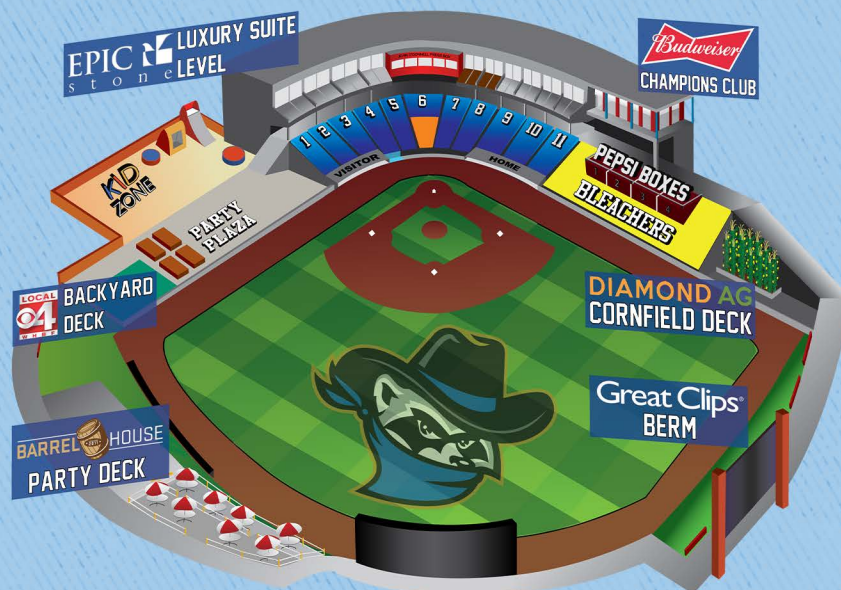

TICKET PLANS

	<u>GA</u>	<u>BOX</u>	<u>CLUB*</u>
FULL SEASON:	\$199	\$669	\$2,699
HALF SEASON:	-	\$399	\$1,499
MINI PLAN: (12 GAMES)	-	\$149	-

*LEARN MORE ABOUT THE SMART TOYOTA DIAMOND CLUB ON PAGE 2

**VOUCHER
BOOKS**

10 ANYTIME VOUCHERS

BOX: \$129 GA: \$69

GROUP TICKETS

GROUP SIZE	<u>10-49</u>	<u>50-99</u>	<u>100+</u>
BOX:	\$12	\$11	\$10
GA:	\$8	\$7	\$6

ADD A HOT DOG, BAG OF CHIPS AND REGULAR SODA VOUCHER TO ANY GROUP TICKET PURCHASE FOR \$8 PER PERSON

ADD AN ALL-YOU-CAN-RIDE WRISTBAND TO YOUR GROUP PACKAGE FOR ONLY \$10 PER PERSON