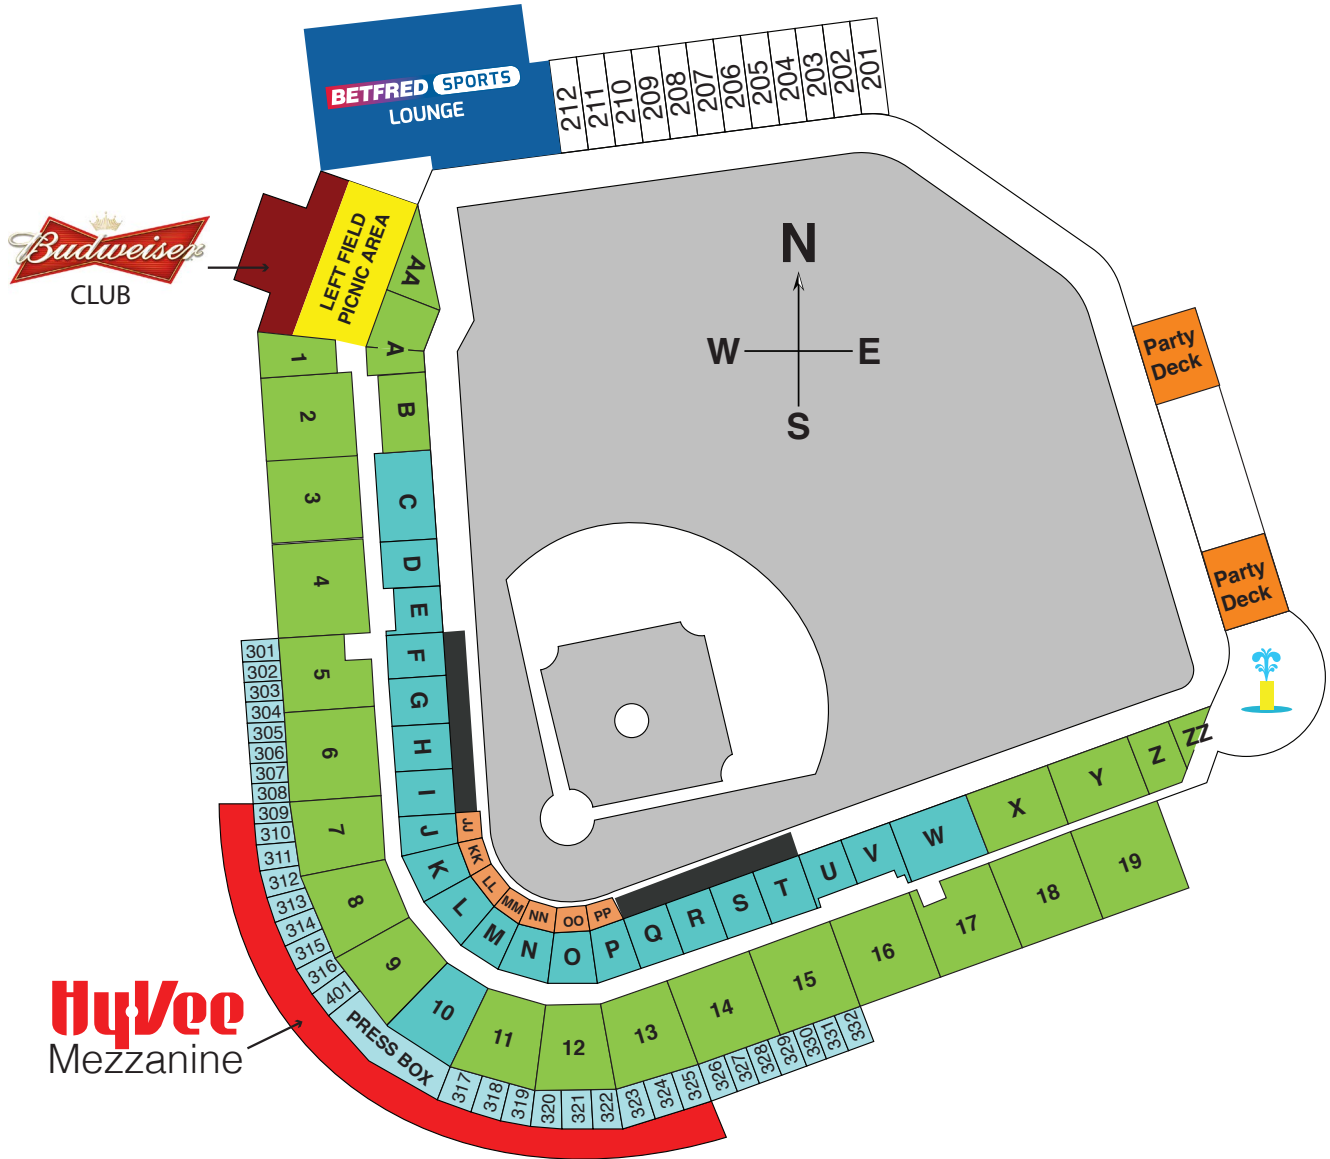

#### 6-Pack Beverage Items

Price listed is per 6-pack item  
NO Domestic Beer (Purchase keg).

- Premium Beer (\$45 - 12oz)
- Angry Orchard Hard Cider, Blue Moon, Big Grove
- Easy Eddy, Big Grove Citrus Surfer, Corona Extra,
- Exile Ruthie, Fat Tire, Lagunitas IPA, Leinenkugel's Summer Shandy, NUTRL Pineapple, Toppling
- Goliath Pseudo Sue, Peace Tree Blonde Fatale, Truly
- Strawberry Lemonade, Twisted Tea, White Claw
- Black Cherry Hard Seltzer, White Claw Peach Vodka
- Seltzer, White Claw Watermelon Vodka Seltzer.

**DBH LLC, IOWA**

ONE LINE DRIVE • DES MOINES, IA 50309

Principal  
Park

-  **Betfred Sports Left Field Lounge**
-  **Budweiser Club**
-  **Hy-Vee Mezzanine**
-  **The Party Decks**
-  **Left Field Picnic Area**