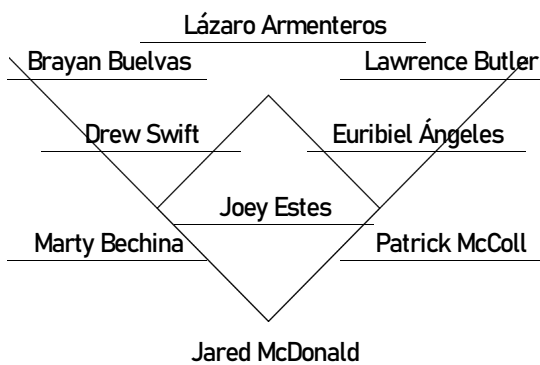

TEAM: Great Lakes Loons (22-15)

OPPONENT: Lansing Lugnuts (15-22)

Game 38

LANSING LUGNUTS DEFENSE

W-L	ERA	G	GS	IP	H	R	ER	BB	K				
LUGNUTS PITCHERS				IP	H	R	ER	BB	K	WP	HB	HR	
13 RHP Joey Estes													

UMPIRES				TOTALS				R	H	E	LOB
HP Emma Charlesworth-Seiler				Lansing Lugnuts							
FLD Bryan Van Vranken				Great Lakes Loons							
WIN							HRs				
LOSS											
PARK Dow Diamond (5500)							SAVE				
DATE Sat, May 21, 2022							ATT.				
WX							START 6:05 p.m.				
							END TIME				

NOTES

#	B	GREAT LAKES	POS	1	2	3	4	5	6	7	8	9	10	11	12
1	11	R Jonny DeLuca	LF												
2	13	R Eddys Leonard	SS												
3	10	L Jorbit Vivas	2B												
4	9	R Jose Ramos	CF												
5	33	R Kekai Rios	C												
6	8	R Leonel Valera	3B												
7	30	L Imanol Vargas	1B												
8	7	L Aldrich De Jongh	DH												
9	23	R Ismael Alcantara	RF												
P	35	R Nick Nastrini	P												

LOONS BENCH
5 L Ryan January
16 S Edwin Mateo
22 L Max Hewitt

R	/	/	/	/	/	/	/	/	/	/	/	/	/	/	/
H	/	/	/	/	/	/	/	/	/	/	/	/	/	/	/
E	/	/	/	/	/	/	/	/	/	/	/	/	/	/	/
LOB	/	/	/	/	/	/	/	/	/	/	/	/	/	/	/

LUGNUTS BULLPEN
8 RHP Daniel Martinez
10 RHP Angello Infante
14 LHP Kumar Nambiar
20 RHP Trayson Kubo
24 RHP Diego Granado
27 RHP Edward Baram
30 RHP Joe DeMers
34 RHP Brock Whittlesey