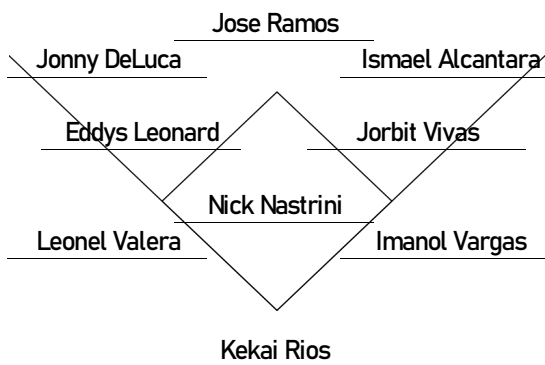

TEAM: Lansing Lugnuts (15-22)

OPPONENT: Great Lakes Loons (22-15)

Game 38

GREAT LAKES LOONS DEFENSE

W-L	ERA	G	GS	IP	H	R	ER	BB	K				
LOONS PITCHERS			IP	H	R	ER	BB	K	WP	HB	HR		
35 RHP Nick Nastrini													