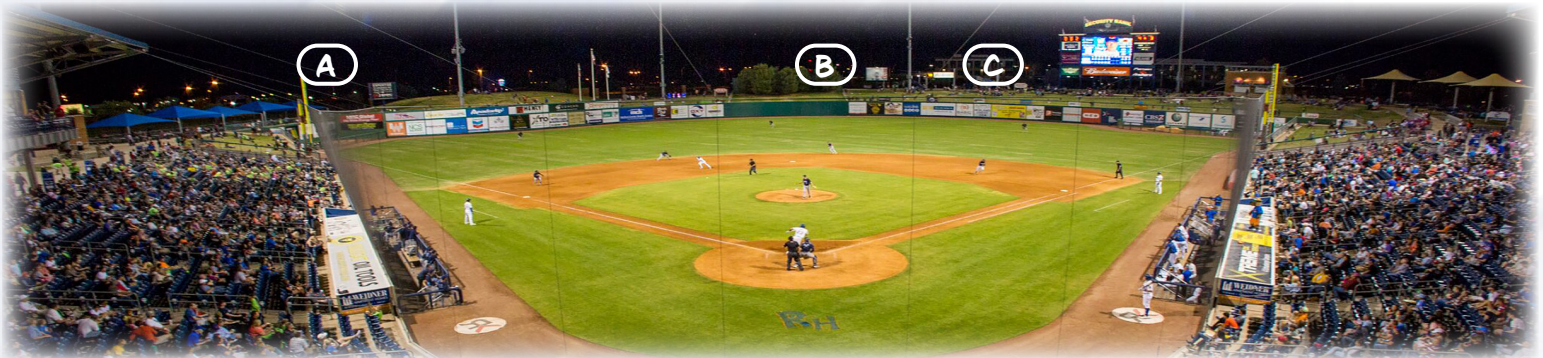

Stand-Alone Signs Speed Pitch / Game Clock

Three of Momentum Bank Ballpark's **premier sign locations** are unlike any other in the stadium - - **two stand-alone" signs & the pitch speed / game clock.**

Stand-Alone Signs

- One in left field and one in right-center (see "A" and "B" in the photo, below)
- Both offer **exceptional size & visibility**
- Their size and placement allow visibility from all sections of the main seating bowl and the ballpark's "360" walkway (which circles the interior of the stadium)
- In addition, the sign marked position "A" is two-sided and is also visible from the stadium's parking areas and the Sports Complex Auxiliary Fields

Pitch Speed / Game Clock

- Is positioned on the right-center field berm (see "C" in the photo, below)
- Has two digital readouts: The pitch velocity and the "game clock"
- **The pitch velocity readout is one of the most visible elements in the ballpark** It attracts the attention of both "serious" and casual fans
- The "game clock" serves multiple functions, including the "pitch clock" The "game clock" also counts down time between innings and ... before and after the game, the "clock is a clock," showing the time!

Stand-Alone Sign

\$18,500 per season

Dimensions: 12' H x 16' W

Pitch Speed / Game Clock

\$17,500 per season

Dimensions: 4 1/2' H x 14 1/2' W