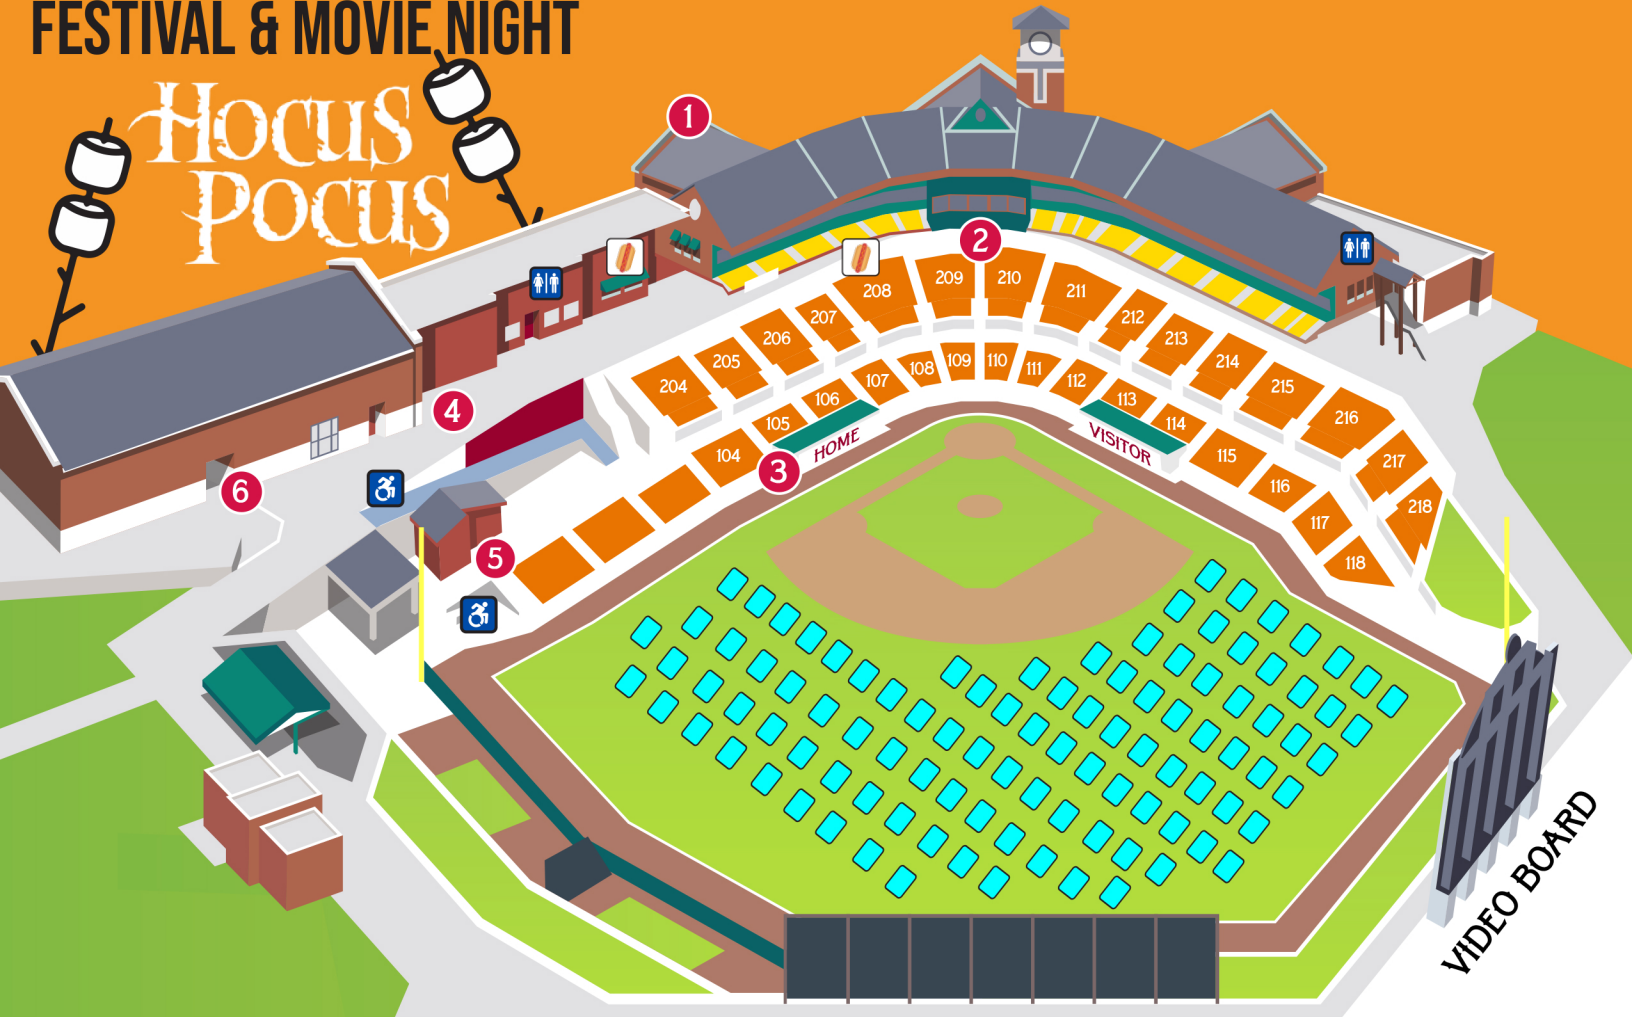

ARKANSAS TRAVELERS HALLOWEEN FESTIVAL & MOVIE NIGHT

1ST FAB&T
First Arkansas Bank & Trust

HOCUS POCUS

1 ENTRANCE

Upon entrance into the park, all guests will be required to wear a mask, have their temperature taken, provide a signed COVID-19 waiver and have their bag checked. Tickets will be required for entrance. Anyone whose temperature is at or higher than 100.4 will not be permitted into the park.

2 TRAIN RIDES

Tickets for the train can be purchased at the Information Booth behind section 209. Tickets are $1 per rider. The train will be closed once the movie starts at 6:30. Blankets will be available for purchase at the Information Booth.

3 FIELD BOX ENTRANCE

Those who purchased Field Box Tickets can access the field at section 104. Guests will be required to show their ticket to be let on the field.

4 S' MORES STATION

One complimentary s' mores kit will be provided to every guest (while supplies last) courtesy of Arkansas Family Dental. Additional s' mores kits can be purchased at the s' mores station only. S' mores kits WILL NOT be available at concessions.

5 TRICK-OR-TREATING

The line for Trick-or-Treating will start in the beer garden (circle number 5) and take place around the warning track on the field. No more than 6 people will be allowed in each Trick-or-Treating group. Trick-or-Treating will end at circle number 6. If your child has any peanut allergies, please notify the attendant distributing candy at each station. Trick-or-Treating will conclude at 6:00 PM when the Costume Contest starts.

6

CONCESSIONS

Ballpark concessions will be available at Double Days Depot (Section 205) and Caboose (section 207). Seasonal concession items include hot chocolate, hot apple cider, Oktoberfest beer and our signature rum-based Hocus Pocus cocktail.

FIELD BOXES

Field boxes are 10' X 10' squares on the field for parties of up to 6 people. Guests who have purchased field boxes can access the field at section 104 with their ticket. Field boxes are not assigned and are first come first serve.

GENERAL ADMISSION

General Admission seating is available in any of the physical stadium seats or bleachers around the ballpark. These are not assigned seats and are first come first serve. Please be mindful of seats blocked off with yellow caution tape for social distancing.

PUBLIC RESTROOMS

Restrooms are available on the 1st Base and 3rd Base side. Every other stall will be blocked off for social distancing.

WHEEL CHAIR ACCESS

The entire ballpark is handicap accessible. Handicapped seating for General Admission tickets are available at the top of the concourse. Field access is available through the beer garden.

OTHER

Trick-or-Treating will close at 6:00 PM. Costume contest will last from 6:00 - 6:30 PM. Movie will start at 6:30. Concessions & S'mores station will be available until the conclusion of intermission.