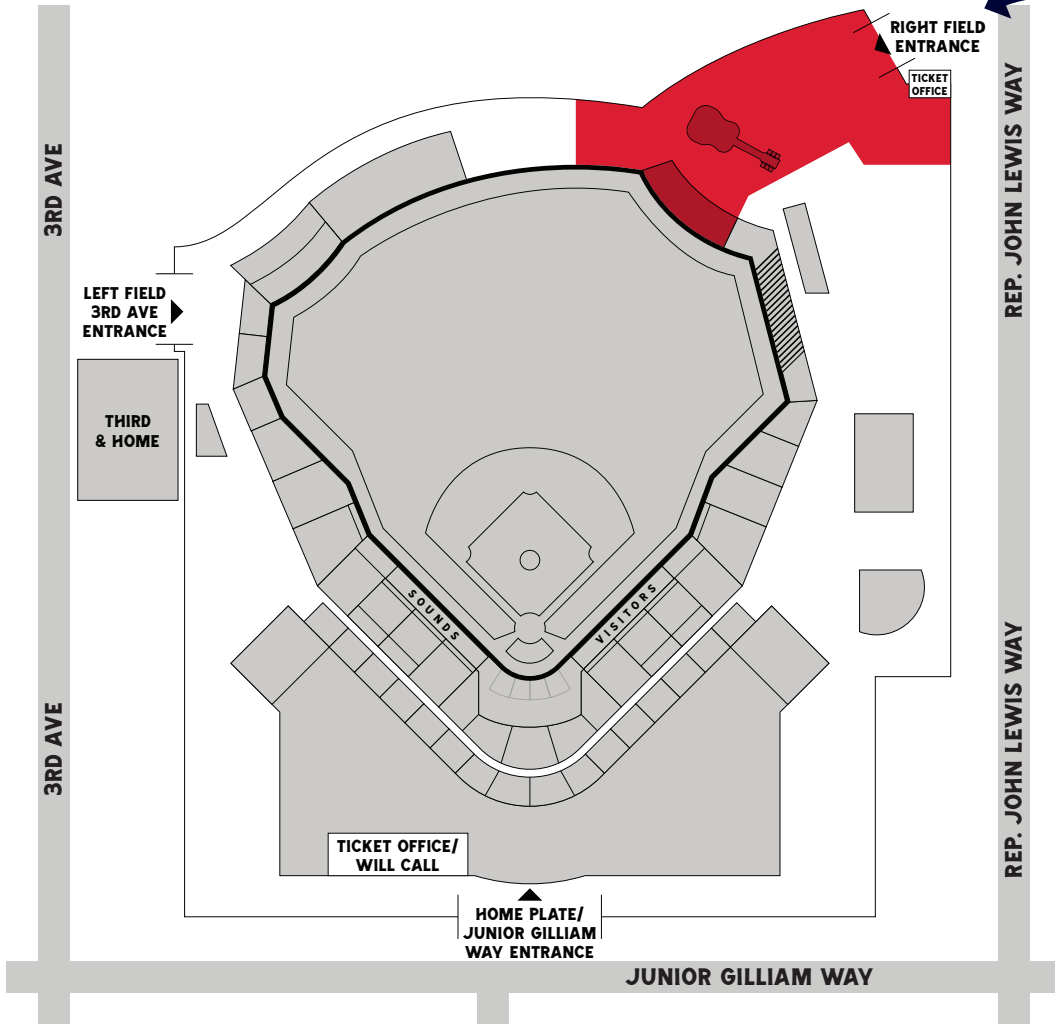

MAP & REMINDERS

ENTER
HERE

DOG ENTRANCE

Located at the
Right Field Gate

DOG AREAS

Located at Vanderbilt
Health Picnic Place and
lawn areas indicated in
red

WAIVER

Entry

Each ticket should say “Vanderbilt Health Picnic Place”. All dogs must enter through the Right Field Entrance behind the Guitar scoreboard along Rep. John Lewis Way.

Requirements

Documentation of an up-to-date rabies vaccination is required for all dogs to enter First Horizon Park. Please have proof of rabies vaccination paperwork ready to show at time of entry- vet paperwork or a vet tag will work. A completed waiver for each dog will also be required for entry (scan the QR code to complete the waiver now). Upon entry to First Horizon Park, dogs must remain on a leash. Owners are expected to clean up after their dogs. Waste stations are available.

Seating

All Tito's Tail Waggin' Tuesday entrants will be seated in the Vanderbilt Health Picnic Place (sections 125-126) located under the Guitar Scoreboard. Seating will be first come, first serve within that area. Dogs will not be permitted to enter any other seating areas in the ballpark.

Amenities

Water will be provided for our canine friends throughout the specified dog area. Dogs and owners will also have access to the grassy area behind the scoreboard (along the fenceline), the Band Box concession stand, restrooms and a portable bar.