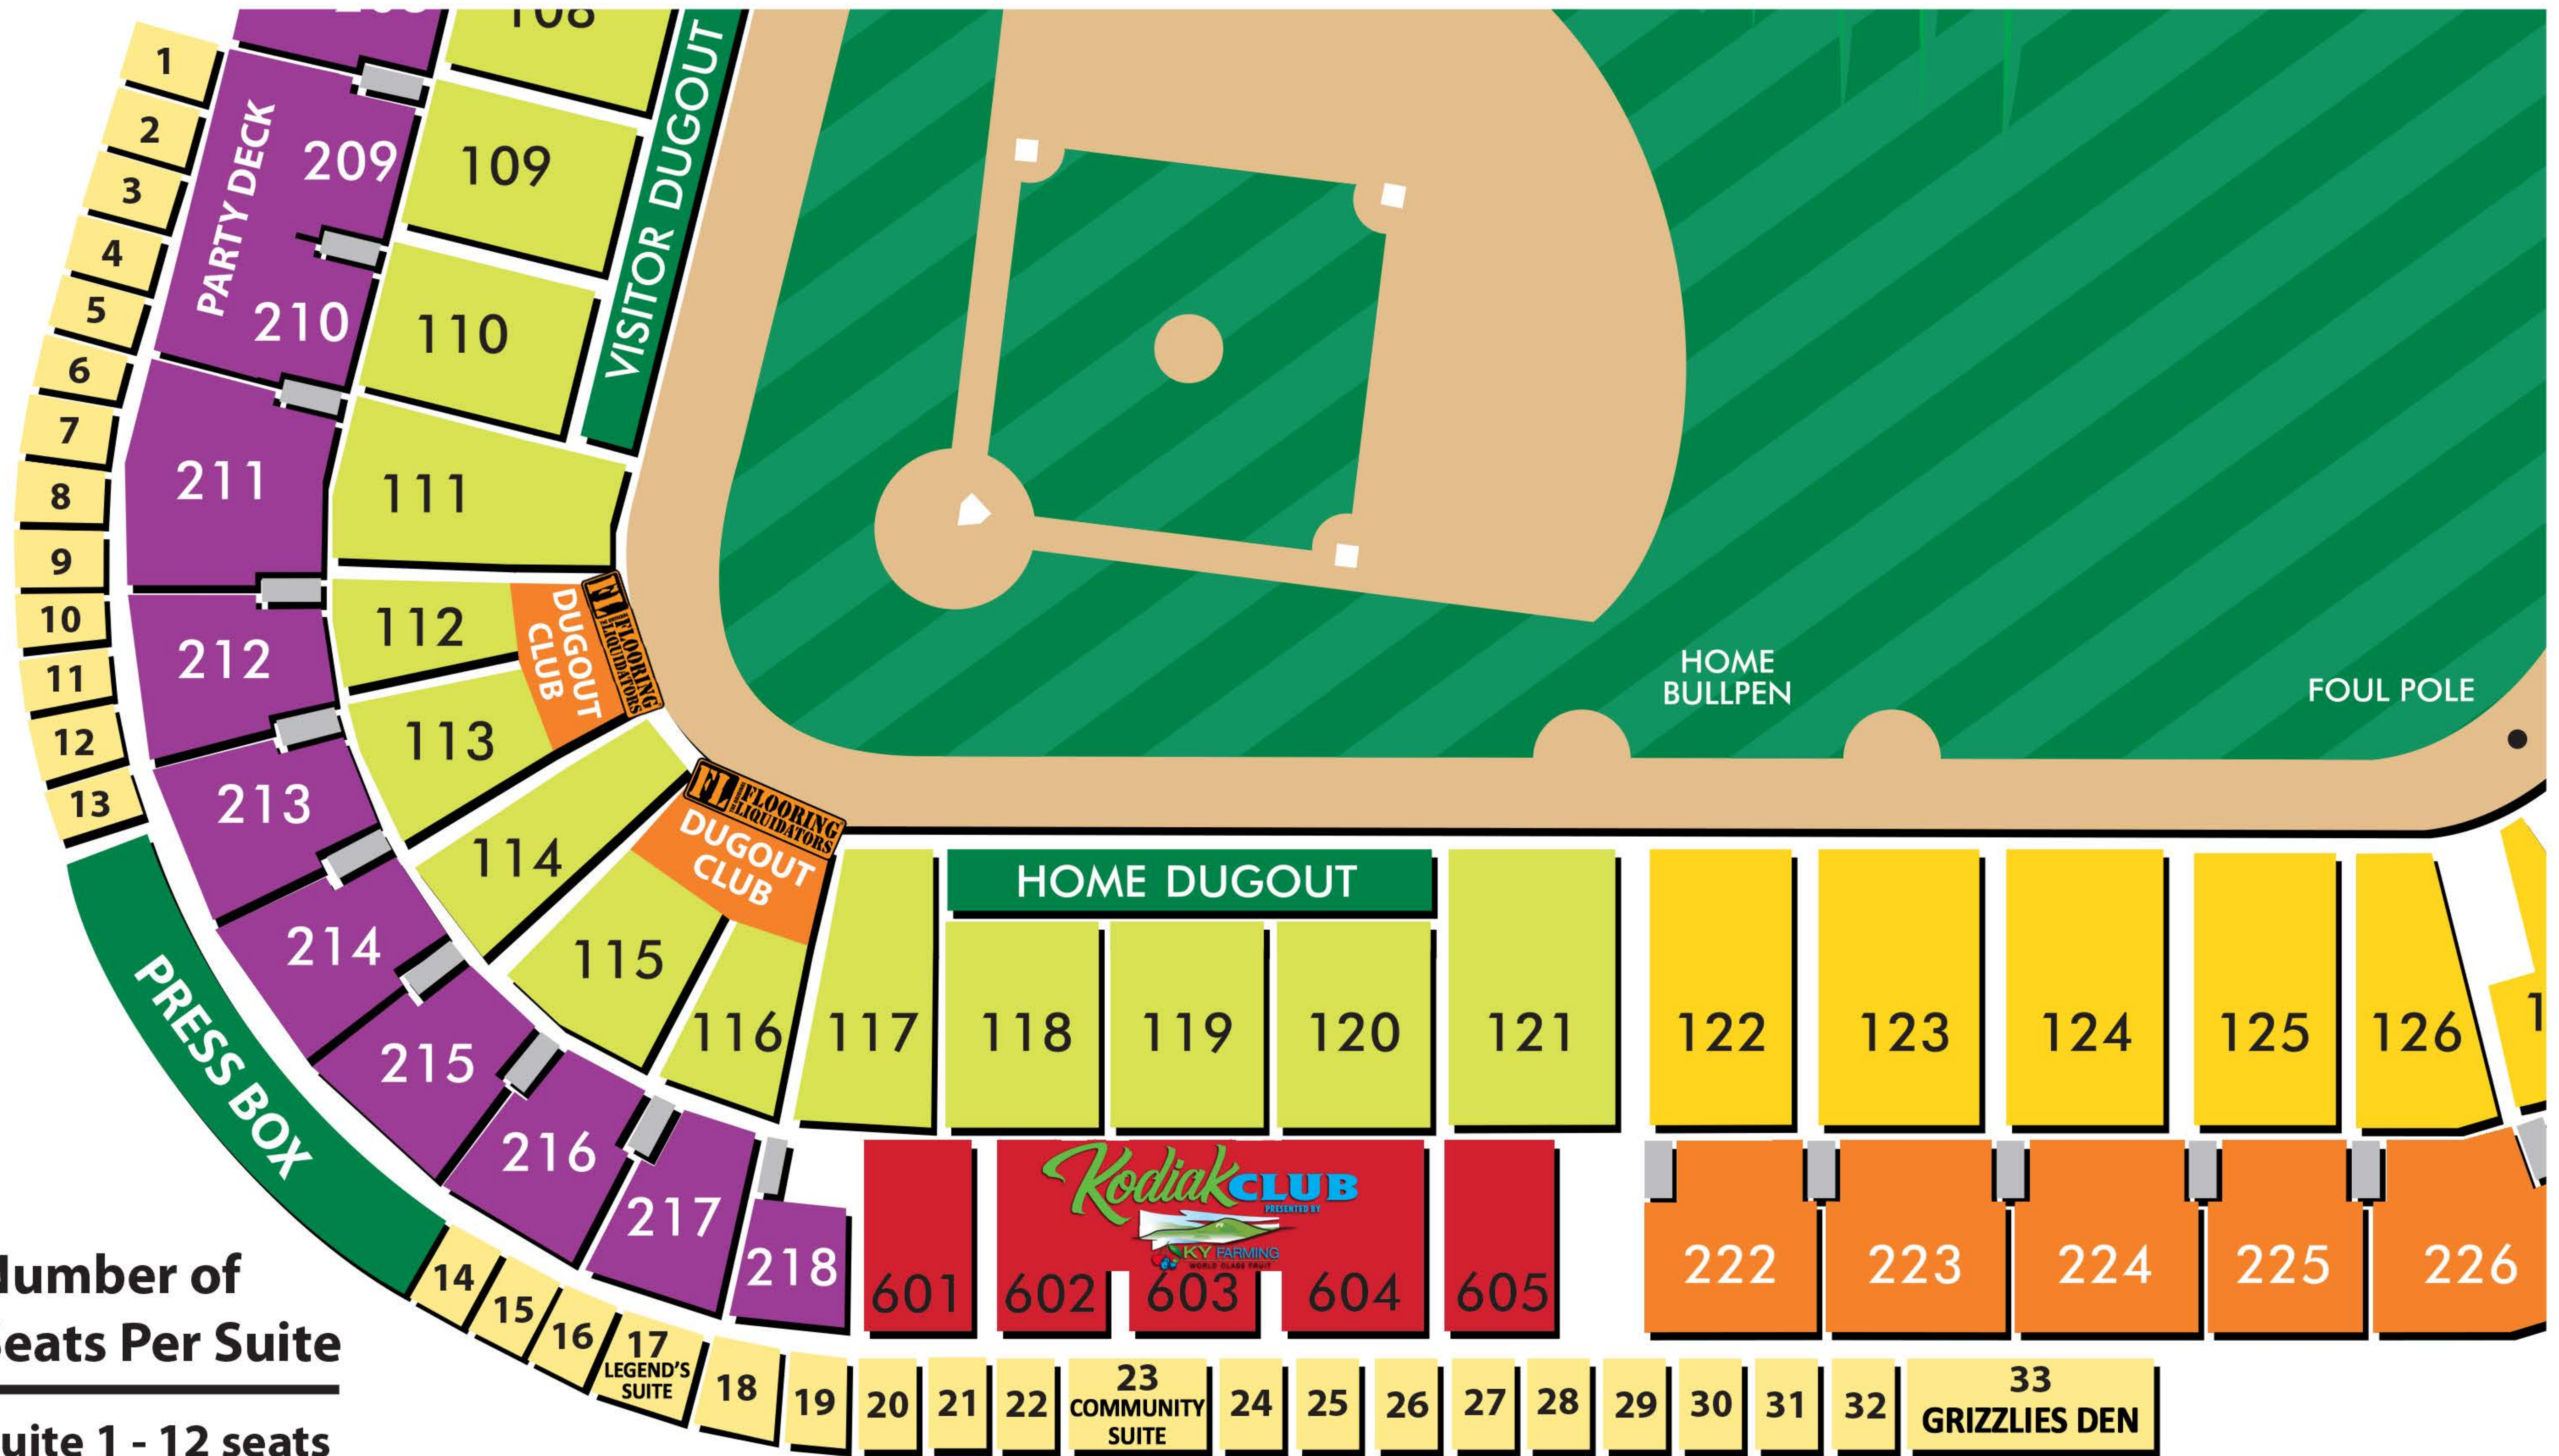

FRESNO GRIZZLIES SUITE & SEATING MAP

Number of Seats Per Suite

- Suite 1 - 12 seats
- Suite 2 - 12 seats
- Suite 3 - 12 seats
- Suite 4 - 12 seats
- Suite 5 - 10 seats
- Suite 6 - 10 seats
- Suite 7 - 10 seats
- Suite 8 - 8 seats

- Suite 9 - 10 seats
- Suite 10 - 8 seats
- Suite 11 - 8 seats
- Suite 12 - 10 seats
- Suite 13 - 8 seats
- Suite 14 - 8 seats

- Suite 15 - 10 seats
- Suite 16 - 8 seats
- Suite 17 - (Legend's Suite)
- Suite 18 - 14 seats
- Suite 19 - 10 seats
- Suite 20 - 10 seats

- Suite 21 - 10 seats
- Suite 22 - 12 seats
- Suite 23 - (Community Suite)
- Suite 24 - 12 seats
- Suite 25 - 12 seats
- Suite 26 - 12 seats

- Suite 27 - 12 seats
- Suite 28 - 12 seats
- Suite 29 - 12 seats
- Suite 30 - 12 seats
- Suite 31 - 12 seats
- Suite 32 - 12 seats
- Suite 33 - (Grizzlies Den)