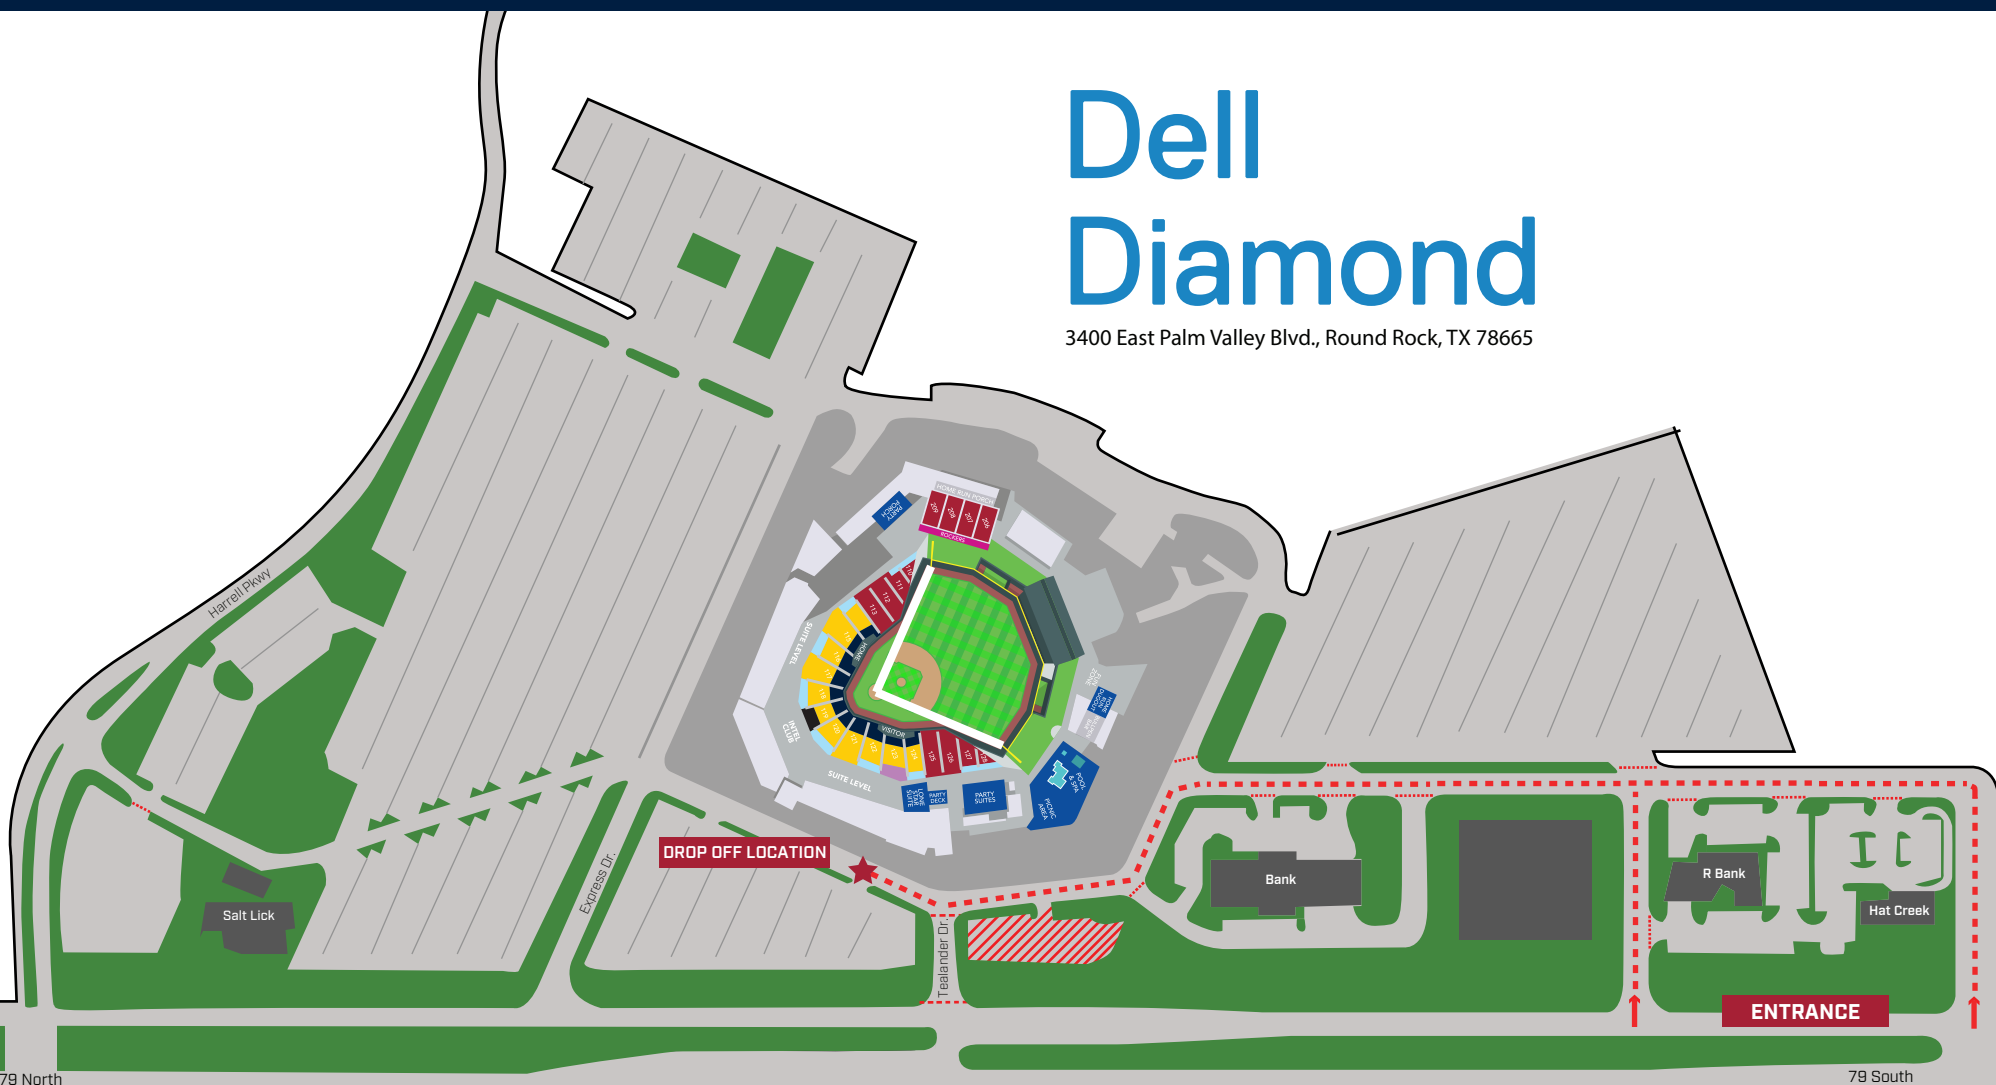

EXPRESS CAMPS

PARKING MAP

Dell Diamond

3400 East Palm Valley Blvd., Round Rock, TX 78665

79 North

79 South