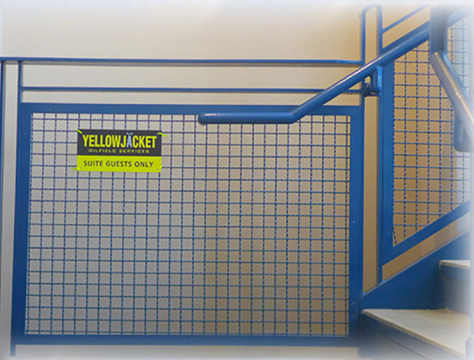

Entrance to the Suite Level at Momentum Bank Ballpark begins in the Diamond Club. Whether patrons choose to utilize the elevator or to "get a little exercise" by taking the stairs, your corporate image is there. Upon reaching the second level, suite holders will again see your image at the check-in stand, the main corridor entry and at each of two stairwells. Here, along with their dimensions, are the members of your "lineup:"

Top of Stairs & Corridor Entrance
18" h x 3' w

Above Elevator
1' h x 22" w

Check-In Stand
8" h x 26" w

Stairwells (2)
6" h x 12" w

Suite-Level Sponsorship
(Six Signs)
\$7,000

STAIRWELLS (2)

DIAMOND CLUB ELEVATOR

CHECK-IN STAND

TOP OF DIAMOND CLUB STAIRS