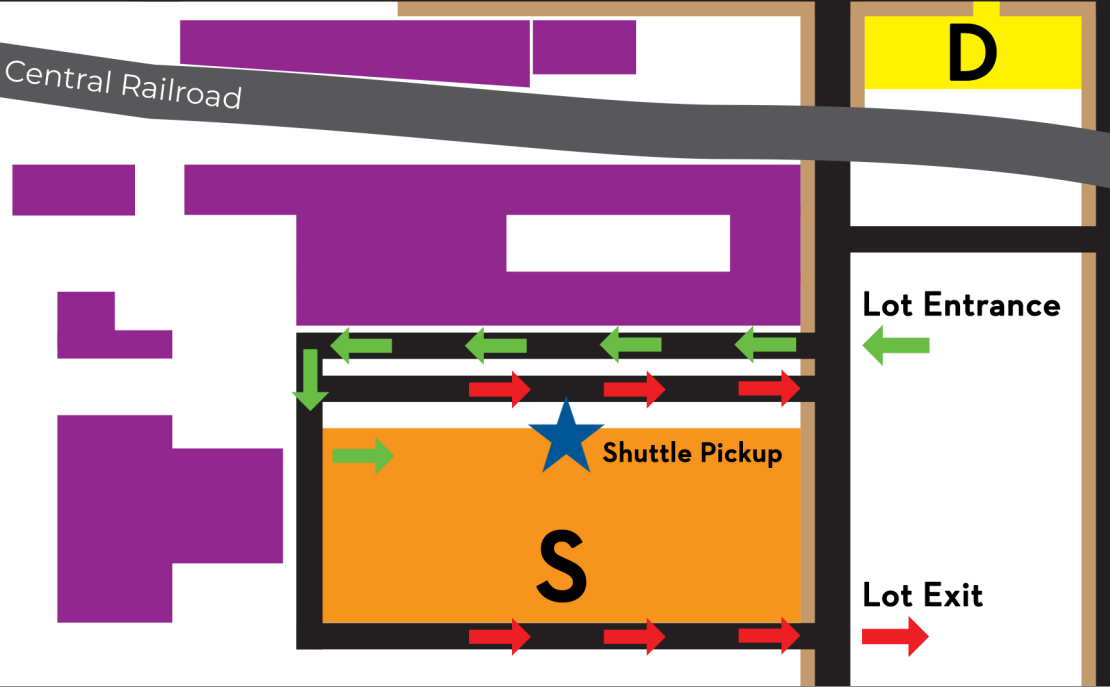

PARKING MAP 2025

-  - Cubs Parking Lot
-  - Overflow Lot Only
-  - Studebaker Lot Fri-Sun only
-  - Lot Not Open for fireworks
-  - Handicap Parking
-  - Building