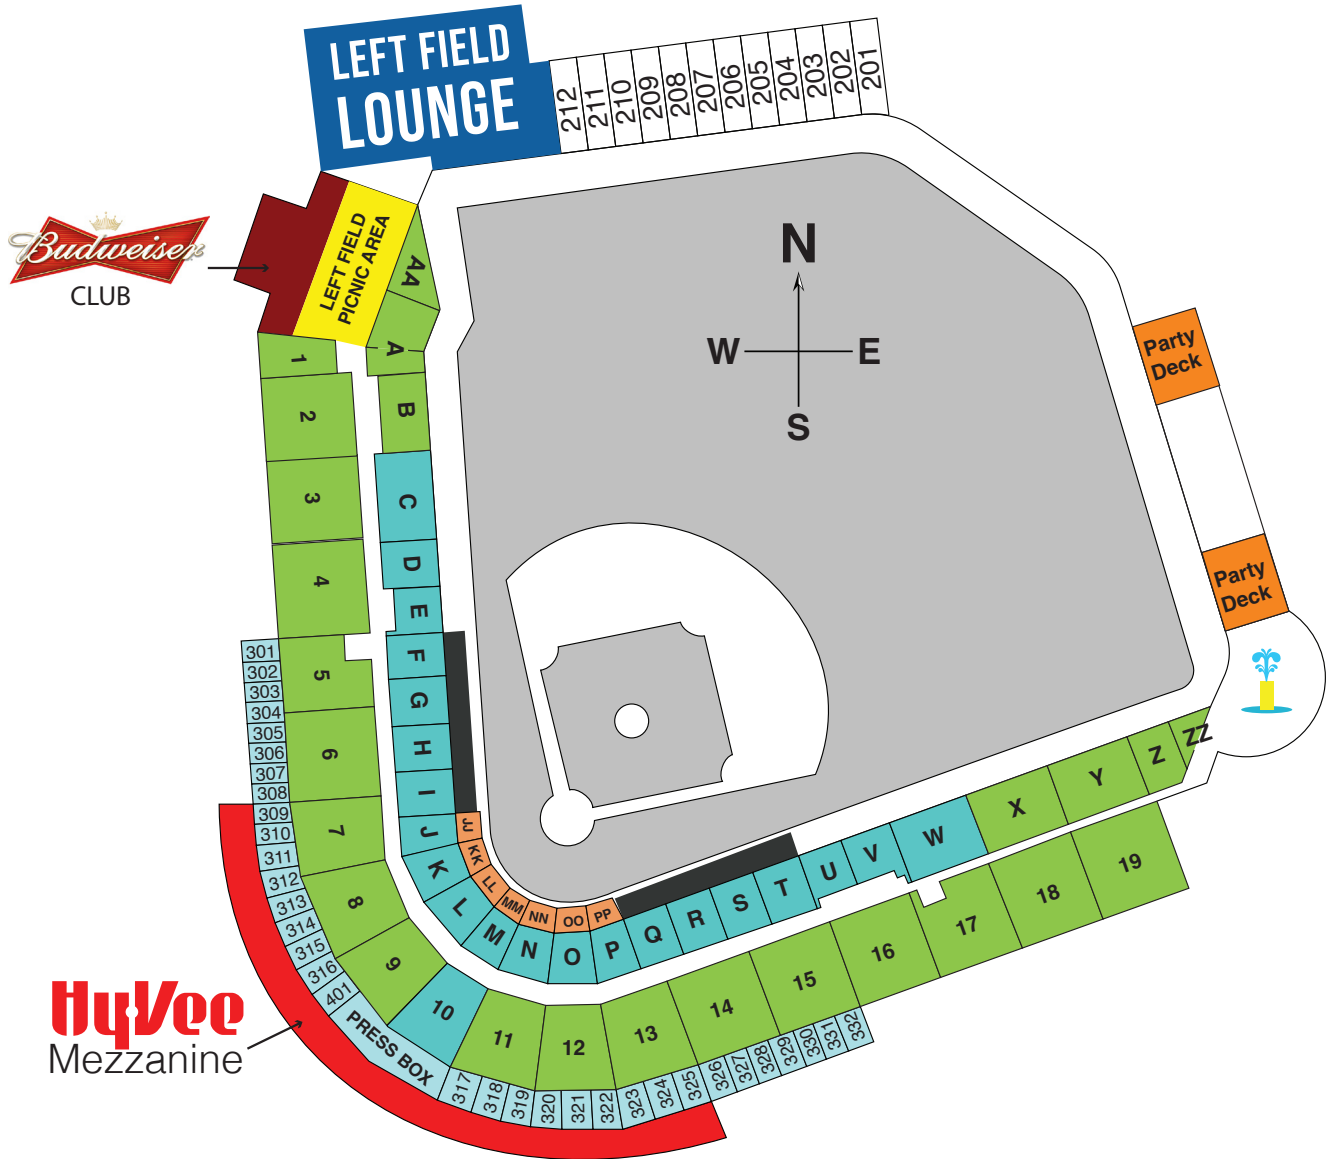

**DBH LLC, IOWA**

ONE LINE DRIVE • DES MOINES, IA 50309

Principal  
Park

-  Left Field Lounge
-  Budweiser Club
-  Hy-Vee Mezzanine
-  The Party Decks
-  Left Field Picnic Area