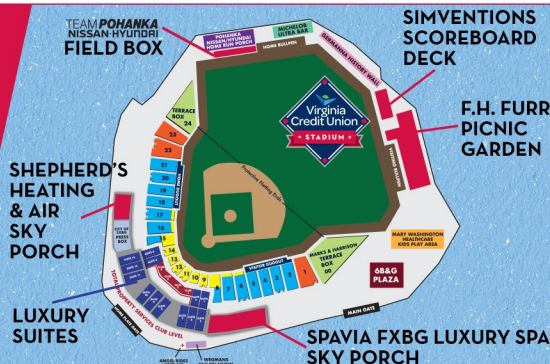

- Located down the third base line on the second tier
- 90 minute all-you-can-eat buffet
- Accommodates up to 65 guests

SimVentions **SCOREBOARD DECK**

\$42/person

- Includes having the ability to update the manual scoreboard throughout the game
- Located in right center field
- 90 minute all-you-can-eat buffet
- Accommodates a minimum of 25 guests and a maximum of 50

Section A or B: \$1,440
Combined: \$2,700 (savings of \$180)

- Located just beyond the left outfield wall with a field view from the batting cages
- 90 minute all-you-can-eat buffet
- Each section accommodates 30 guests, or reserve both sections for 60 guests

LUXURY SUITES

Tue-Thu: \$1,550 • Fri-Sun, July 3rd: \$1,700

- Located behind home plate with indoor and outdoor seating
- Accommodates 25 guests
- Food and non-alcoholic drinks included
- Climate controlled

SEATING CHART & HOSPITALITY MAP

CONCOURSE LEVEL

SECOND TIER

- FIELD SEAT**
- DUGOUT BOX**
- DIAMOND BOX**
- TOTAL PROPERTY SERVICES CLUB LEVEL**
- TERRACE BOX**
Terrace Box Tables (include 4 seats and a table)
Terrace Box High-Tops (include 4 seats and a drink rail)
- SUITES**
- GROUP/HOSPITALITY AREAS**