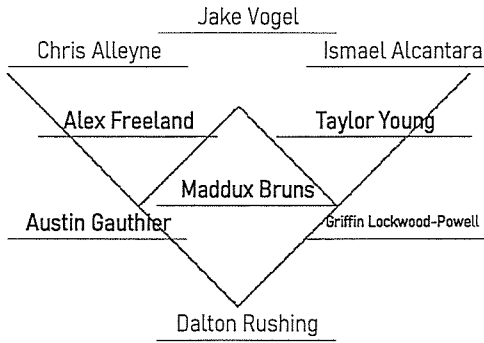

TEAM: West Michigan Whitecaps (21-13)

OPPONENT: Great Lakes Loons (21-13)

Game 35

GREAT LAKES LOONS DEFENSE

W-L	ERA	G	GS	IP	H	R	ER	BB	K			
0-1	9.82	1	1	3.2	2	5	5	3	2			
LOONS PITCHERS				IP	H	R	ER	BB	K	WP	HB	HR
24 LHP Maddux Bruns												