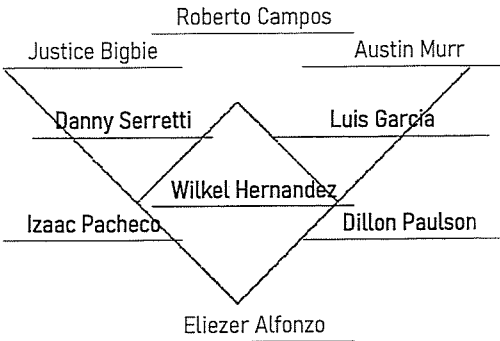

TEAM: Great Lakes Loons (21-13)

OPPONENT: West Michigan Whitecaps (21-13)

Game 35

WEST MICHIGAN WHITECAPS DEFENSE

W-L	ERA	G	GS	IP	H	R	ER	BB	K				
1-2	4.23	7	7	27.2	21	14	13	12	26				
WHITECAPS PITCHERS				IP	H	R	ER	BB	K	WP	HB	HR	
32 RHP Wilkel Hernandez													
UMPIRES				TOTALS						R	H	E	LOB
HP Juan Gomez				West Michigan Whitecaps									
FLD Daniel Bytheway				Great Lakes Loons									
				WIN						HRs			
				LOSS									
				SAVE									
PARK Dow Diamond (5500)				DATE Wed, May 17, 2023						ATT.			
WX				START 6:05 p.m.						END TIME			

NOTES

#	B	GREAT LAKES	POS	1	2	3	4	5	6	7	8	9	10	11	12	
1	8	R Austin Gauthier	3B													
2	15	L Dalton Rushing	C													
3	20	R Taylor Young	2B													
4	10	S Alex Freeland	SS													
5	12	R Griffin Lockwood-Powel	1B													
6	25	R Damon Keith	DH													
7	23	R Ismael Alcantara	RF													
8	4	S Chris Alleyne	LF													
9	6	R Jake Vogel	CF													
P	24	L Maddux Bruns	P													

LOONS BENCH
3 R Yeiner Fernandez
9 R Luis Diaz
27 R Frank Rodriguez

R	/	/	/	/	/	/	/	/	/	/	/	/	/	/	/	/
H	/	/	/	/	/	/	/	/	/	/	/	/	/	/	/	/
E	/	/	/	/	/	/	/	/	/	/	/	/	/	/	/	/
LOB	/	/	/	/	/	/	/	/	/	/	/	/	/	/	/	/

WHITECAPS BULLPEN
13 LHP Gabe Sequeira
15 RHP Blake Holub
17 RHP Angel Reyes
18 RHP Tyler Mattison
19 RHP Cristhian Tortosa
22 RHP Jack Anderson
26 RHP Trevin Michael
29 RHP Chavez Fernander
30 RHP Erick Pinales
34 RHP Michael Bienlien
40 RHP Aaron Haase