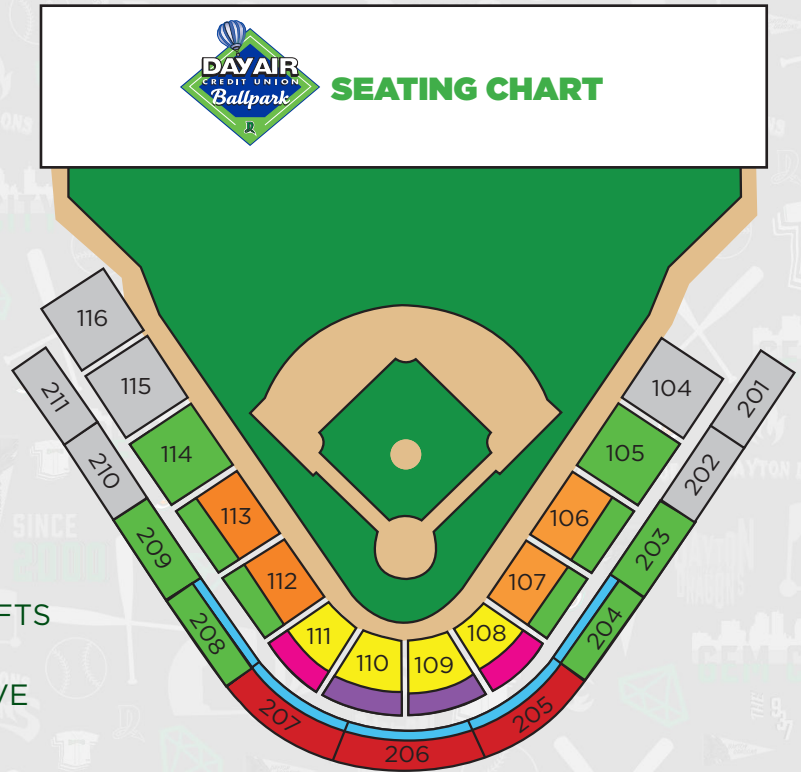

2022 DAYTON DRAGONS

SEASON TICKET INFORMATION

Dragons season ticket holders receive great benefits including...

- THE SAME GREAT SEATS TO EVERY GAME
- A TICKET EXCHANGE PROGRAM
- SEASON TICKET HOLDER DISCOUNTS IN THE TEAM STORE
- EXCLUSIVE PRICING FOR ADDITIONAL TICKETS
- SPECIAL EVENT ACCESS
- EXCLUSIVE SEASON TICKET HOLDER GIFTS
- A PERSONAL ACCOUNT REPRESENTATIVE

SECTION	66 GAMES	33 GAMES	16 GAMES	8 GAMES
Home Plate Premier	\$1,072.50 per seat	\$536.25 per seat	\$260 per seat	\$164.25 per seat
Baseline Premier	\$973.50 per seat	\$486.75 per seat	\$236 per seat	\$150.75 per seat
Club Level Premier	\$1,039.50 per seat	\$519.75 per seat	\$252 per seat	\$159.75 per seat
Home Plate Reserve	\$940.50 per seat	\$470.25 per seat	\$228 per seat	\$146.25 per seat
Baseline Reserve	\$841.50 per seat	\$420.75 per seat	\$204 per seat	\$132.75 per seat
Club Level Reserve	\$907.50 per seat	\$453.75 per seat	\$220 per seat	\$141.75 per seat
Field Reserve	\$874.50 per seat	\$437.25 per seat	\$212 per seat	\$137.25 per seat