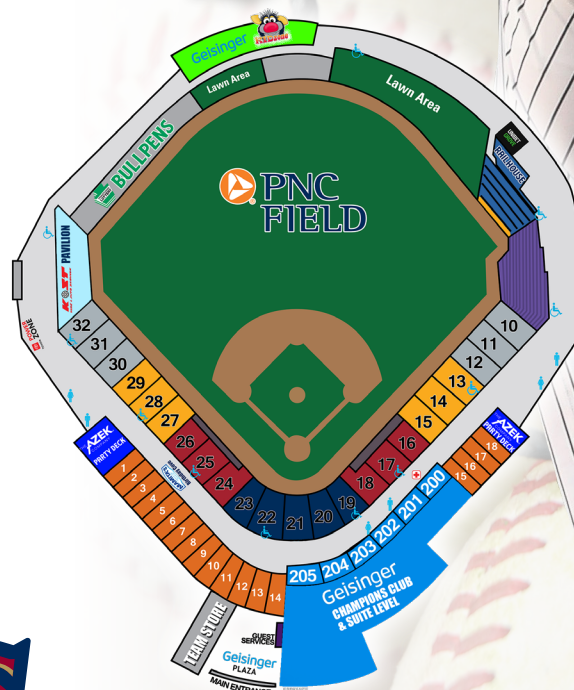

HALF SEASON PLANS

HALF SEASON PRICING (TRADITIONAL)

	3YR PLAN	1YR PLAN
ZONE A	\$518/seat	\$610.50/seat
ZONE B	\$481/seat	\$573.50/seat
ZONE C/RAILHOUSE		\$425.50/seat

HALF SEASON PRICING (WEEKEND PLAN)

	3YR PLAN	1YR PLAN
ZONE A	\$629/seat	\$703/seat
ZONE B	\$592/seat	\$666/seat
ZONE C/RAILHOUSE		\$518/seat

HALF SEASON - 37 GAMES

Choose from 2 plan date options & receive special season ticket member benefits!

- ◆ Full Ticket Exchangeability
In accordance with exchange policies
- ◆ SWB RailRiders Pre-Sale Options
- ◆ Season Ticket Member Gift
- ◆ Season Ticket Holder Membership Card
- ◆ 10% Off in SWB Team Store
- ◆ 10% Off at Concession Stands
- ◆ 20% Off Single Night Suite Rentals
Tickets Only
- ◆ Early Entry into Games
- ◆ Appreciation Party Invitation
- ◆ Purchase Guaranteed Giveaway
- ◆ Interest Free Payment Plans

TICKET ZONES*

- **ZONE A**
Full & Half Season Tickets
- **ZONE B**
Full, Half, Partial Season Tickets
- **ZONE C**
Full, Half, Partial Season Tickets
- **ZONE D**
Group Tickets
- **BLEACHERS**
- **RAILHOUSE**
- **UNIBET GROVE**
- **HOMER ZONE LAWN**
- **KOST PAVILION**
- **AZEK PARTY DECKS**
- **GEISINGER CHAMPIONS CLUB & SUITE LEVEL**