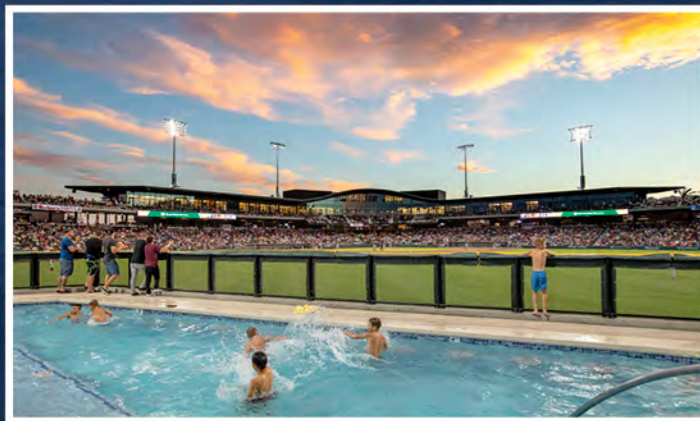

2024 TICKET PRICING

Lower Bowl	Full Season	Half Season	Quarter Season	Group Tickets	Single Tickets
Home Plate Diamond	$2,750	-	-	-	-
Home Plate Prime	$1,900	-	-	-	-
Home Plate Box	$1,600	$880	$460	$32	$38
Dugout Prime	$1,500	-	-	$26	$30
Dugout Box	$1,300	$715	$374	$21	$26
Outfield Box	$950	$523	$273	$16	$19
4Tops Corner 121	-	-	-	$50	$55
Home Run Porch	$1,400	$770	$443	$50	$55
Berm/Social	$700	-	-	$12	$14

Club Seats	Full Season	Half Season	Quarter Season	Group Tickets	Single Tickets
Section 209-214, Row 1	$3,000	-	-	-	-
Section 209-214, Row 2-6	$2,750	-	-	-	-

Suites	Full Season	Half Season	Quarter Season	Group Tickets	Single Tickets
20 Person Suite	$75,000	-	-	$1,350	-
40 Person Suite	-	-	-	$2,200	-
60 Person Suite	-	-	-	$3,000	-

Group Party Areas	Full Season	Half Season	Quarter Season	Group Tickets	Single Tickets
Party Deck (Includes F/B)	-	-	-	$50	-
Pool (Includes F/B)	-	-	-	$4,000 (includes 50 tickets)	-
Party Corner (Includes F/B)	-	-	-	$50	-