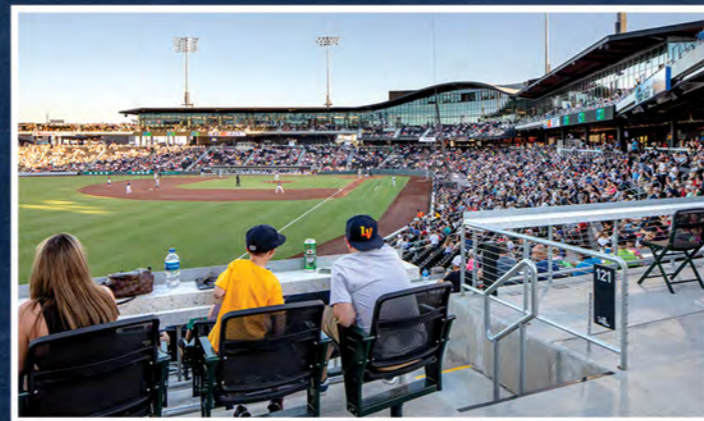

2024 TICKET PRICING

Lower Bowl	Full Season	Half Season	Quarter Season	Group Tickets	Single Tickets
Home Plate Diamond	$2,750	-	-	-	-
Home Plate Prime	$1,900	-	-	-	-
Home Plate Box	$1,600	$880	$460	$32	$38
Dugout Prime	$1,500	-	-	$26	$30
Dugout Box	$1,300	$715	$374	$21	$26
Outfield Box	$950	$523	$273	$16	$19
4Tops Corner 121	-	-	-	$50	$55
Home Run Porch	$1,400	$770	$443	$50	$55
Berm/Social	$700	-	-	$12	$14

Club Seats	Full Season	Half Season	Quarter Season	Group Tickets	Single Tickets
Section 209-214, Row 1	$3,000	-	-	-	-
Section 209-214, Row 2-6	$2,750	-	-	-	-

Suites	Full Season	Half Season	Quarter Season	Group Tickets	Single Tickets
20 Person Suite	$75,000	-	-	$1,350	-
40 Person Suite	-	-	-	$2,200	-
60 Person Suite	-	-	-	$3,000	-

Group Party Areas	Full Season	Half Season	Quarter Season	Group Tickets	Single Tickets
Party Deck (Includes F/B)	-	-	-	$50	-
Pool (Includes F/B)	-	-	-	$4,000 (includes 50 tickets)	-
Party Corner (Includes F/B)	-	-	-	$50	-