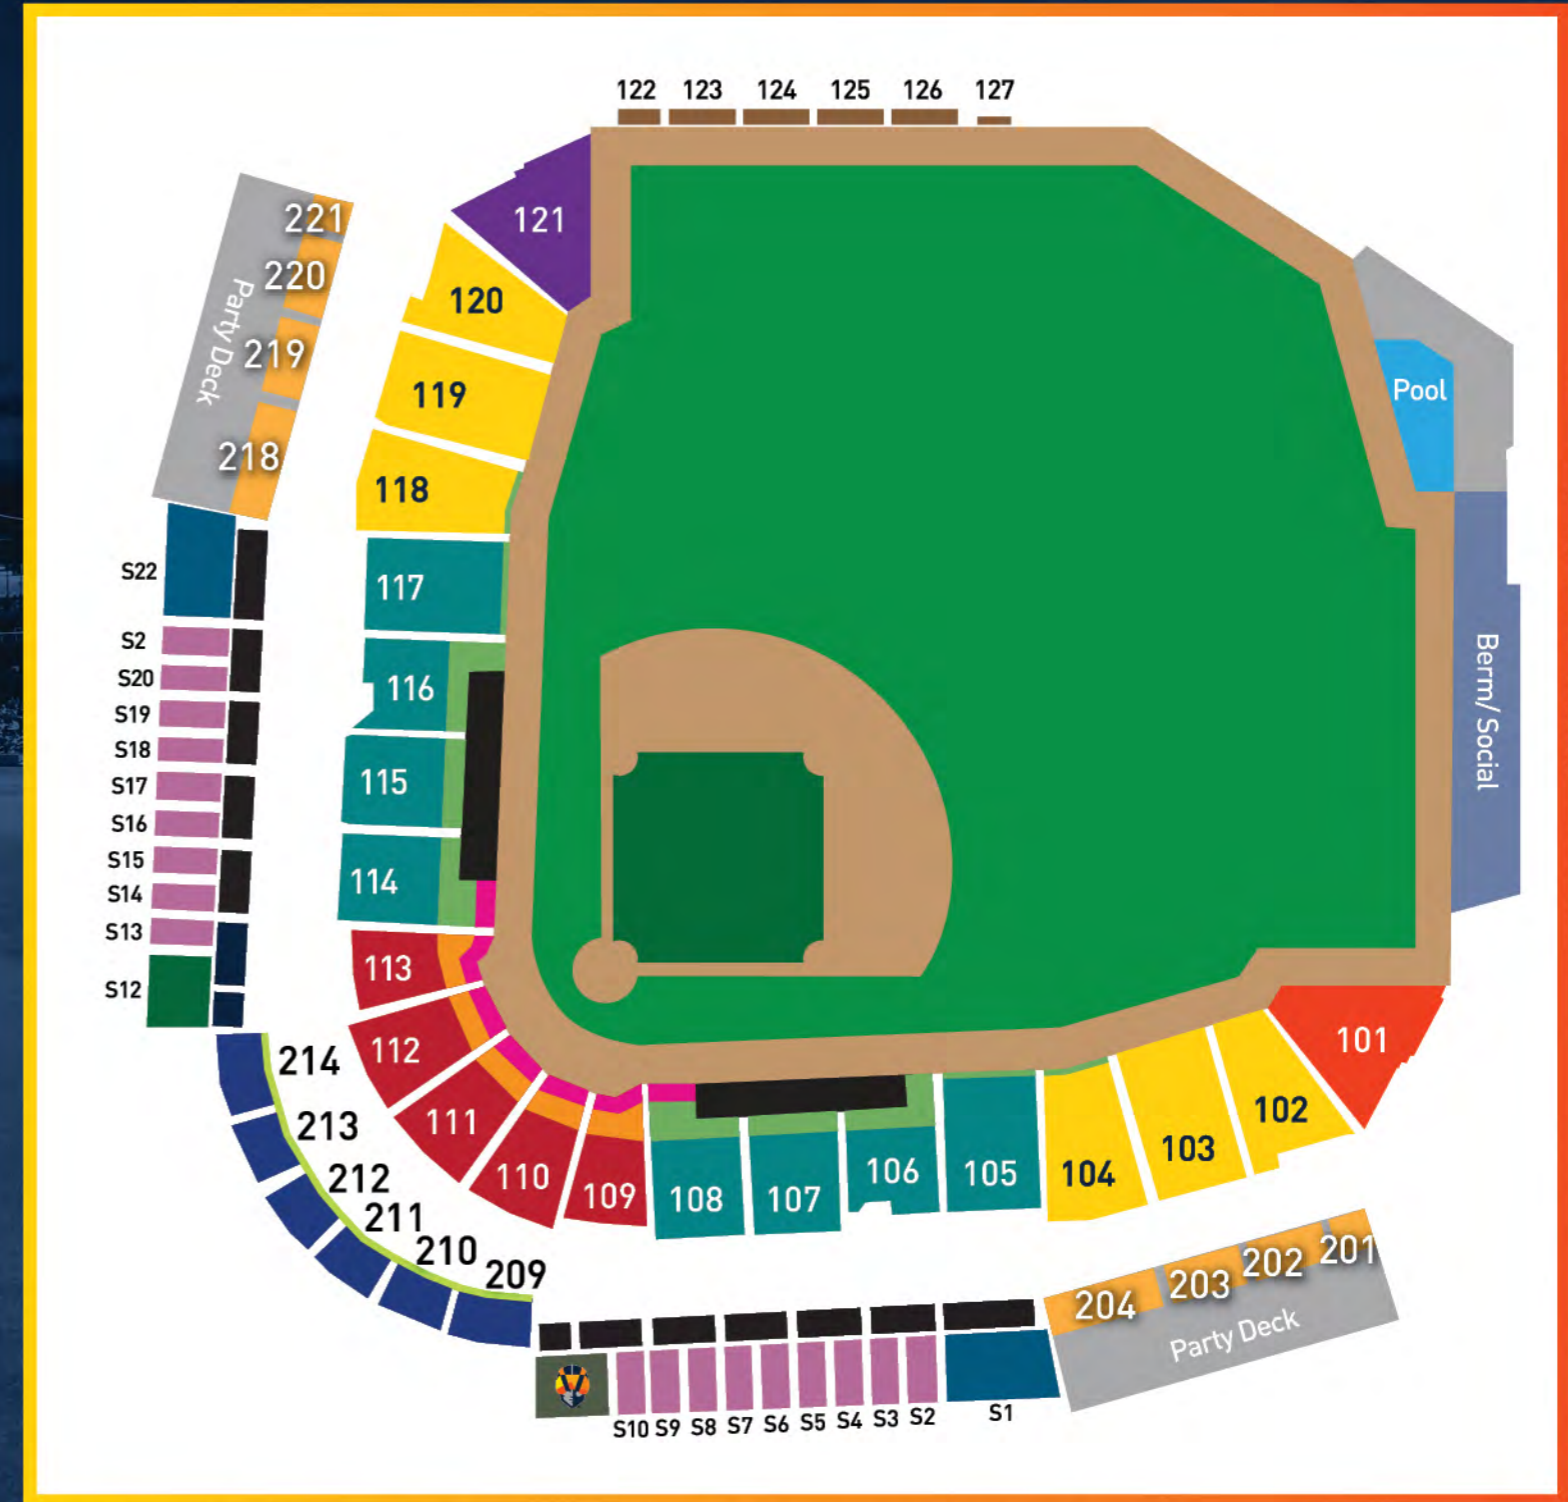

2024 TICKET PRICING

Lower Bowl	Full Season	Half Season	Quarter Season	Group Tickets	Single Tickets
Home Plate Diamond	$2,750	-	-	-	-
Home Plate Prime	$1,900	-	-	-	-
Home Plate Box	$1,600	$880	$460	$32	$38
Dugout Prime	$1,500	-	-	$26	$30
Dugout Box	$1,300	$715	$374	$21	$26
Outfield Box	$950	$523	$273	$16	$19
4Tops Corner 121	-	-	-	$50	$55
Home Run Porch	$1,400	$770	$443	$50	$55
Berm/Social	$700	-	-	$12	$14

Club Seats	Full Season	Half Season	Quarter Season	Group Tickets	Single Tickets
Section 209-214, Row 1	$3,000	-	-	-	-
Section 209-214, Row 2-6	$2,750	-	-	-	-

Suites	Full Season	Half Season	Quarter Season	Group Tickets	Single Tickets
20 Person Suite	$75,000	-	-	$1,350	-
40 Person Suite	-	-	-	$2,200	-
60 Person Suite	-	-	-	$3,000	-

Group Party Areas	Full Season	Half Season	Quarter Season	Group Tickets	Single Tickets
Party Deck (Includes F/B)	-	-	-	$50	-
Pool (Includes F/B)	-	-	-	$4,000 (includes 50 tickets)	-
Party Corner (Includes F/B)	-	-	-	$50	-