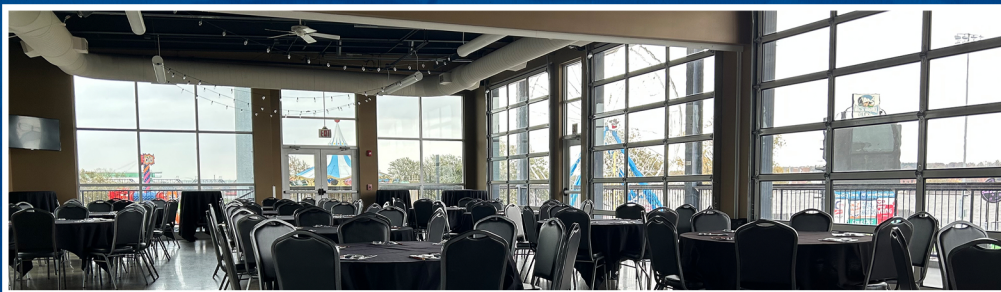

BUDWEISER CHAMPIONS CLUB

The Budweiser Champions Club is located on the Luxury Level. The enclosed deck features an expansive view of the field, garage doors that roll up letting the outdoors in, and a balcony that gets you even closer to the action. It is perfect for upscale entertaining - without the concerns of Mother Nature. Bar service is included.
75 PERSON MINIMUM - 150 PERSON MAXIMUM

TRADITIONAL MENU

\$38 Per Person

Hamburgers, hot dogs, brats, coleslaw, cookies, potato chips, canned soda, and bottled water

CHAMPIONS MENU

\$42 Per Person

Hamburgers, chicken breasts, pulled pork, macaroni & cheese coleslaw, cookies, potato chips, canned soda, and bottled water