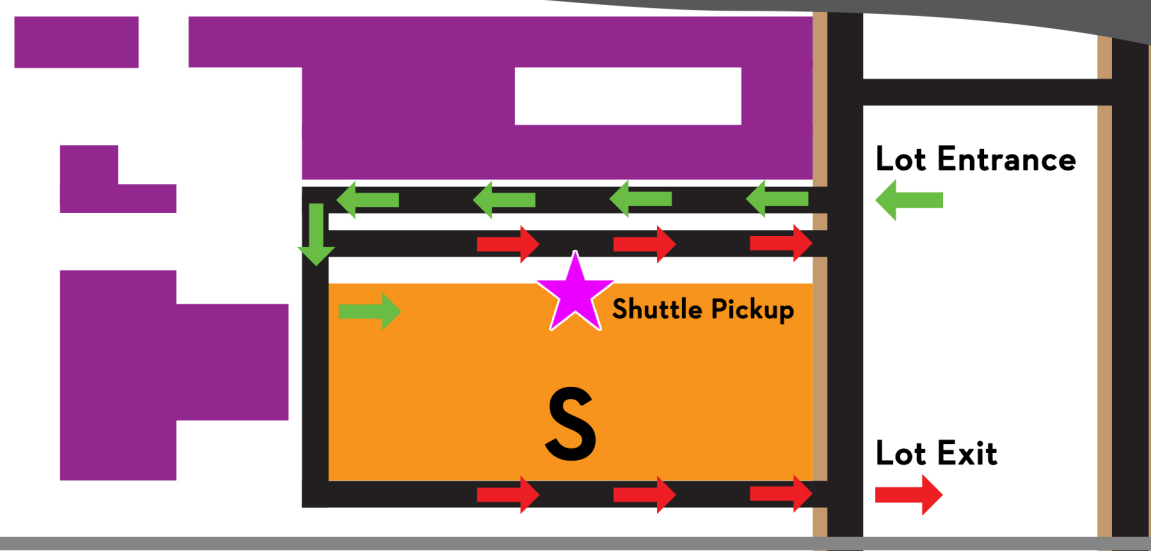

New York Central Railroad

PARKING MAP 2026

- | | | |
|---|--|--|
|  - Cubs Parking Lot |  - Overflow Lot Only |  - Studebaker Lot Fri-Sun only |
|  - Lot Not Open for fireworks |  - Suite Parking Only |  - Premium Reserved and Suite Lot |
|  - Handicap Parking |  - Building | |