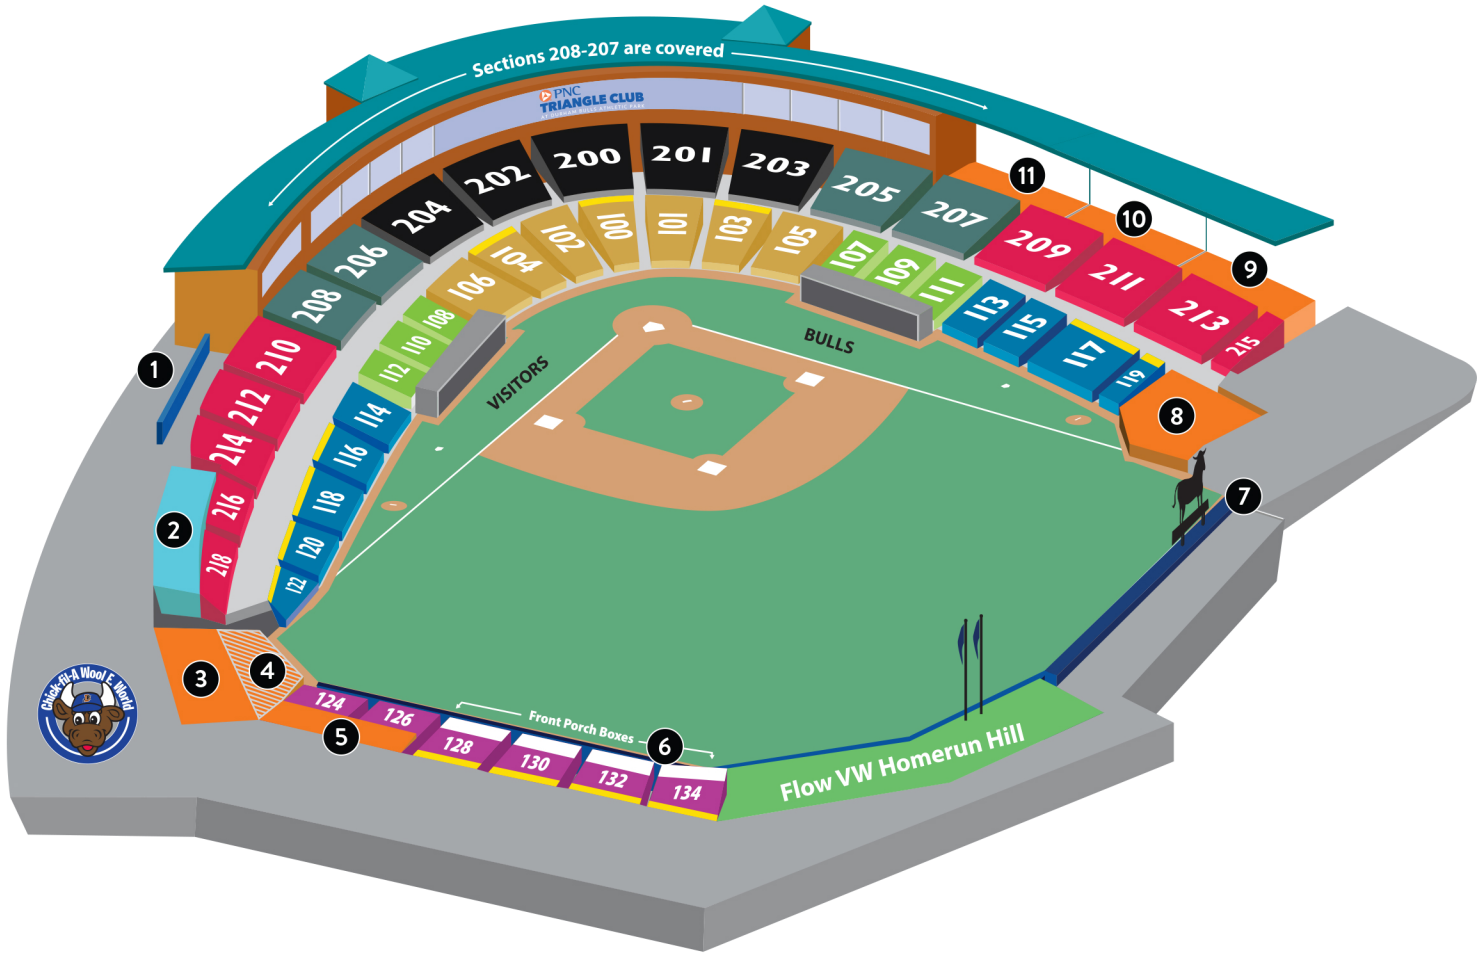

2025

DBAP SEATING AND PRICING MAP

SEATING LEGEND

- 1 LOWES FOODS LANDING
- 2 BOXCAR TERRACE BOXES
- 3 RED OAK ROOFTOP BAR
- 4 FULLSTEAM DECKY McDECK BASE
- 5 WELDON MILLS TERRACE
- 6 FRONT PORCH BOXES
- 7 LEE AIR LEDGE
- 8 UNIVERSITY KIA KORNER
- 9 YUENGLING FLIGHT DECK
- 10 LYNNWOOD BREWING PARTY DECK
- 11 PINNACLE PARTY DECK

FOR ANY OCCASION

SEAT SECTION	ADVANCED PURCHASE PRICING
FIELD LEVEL PREMIUM	\$26.88
FIELD LEVEL	\$24.73
TERRACE PREMIUM	\$23.65
TERRACE RESERVED	\$20.34
FIELD RESERVED	\$18.28
TERRACE VIEW	\$16.13
OUTFIELD RESERVED	\$10.75

POPULAR GROUP OPTIONS

SEAT SECTION	ADVANCED PURCHASE PRICING
PICNIC AREAS	CALL TO BOOK
TERRACE BOXES	\$26.88
FRONT PORCH BOXES	\$21.50

*PRICING DOES INCLUDE TAXES