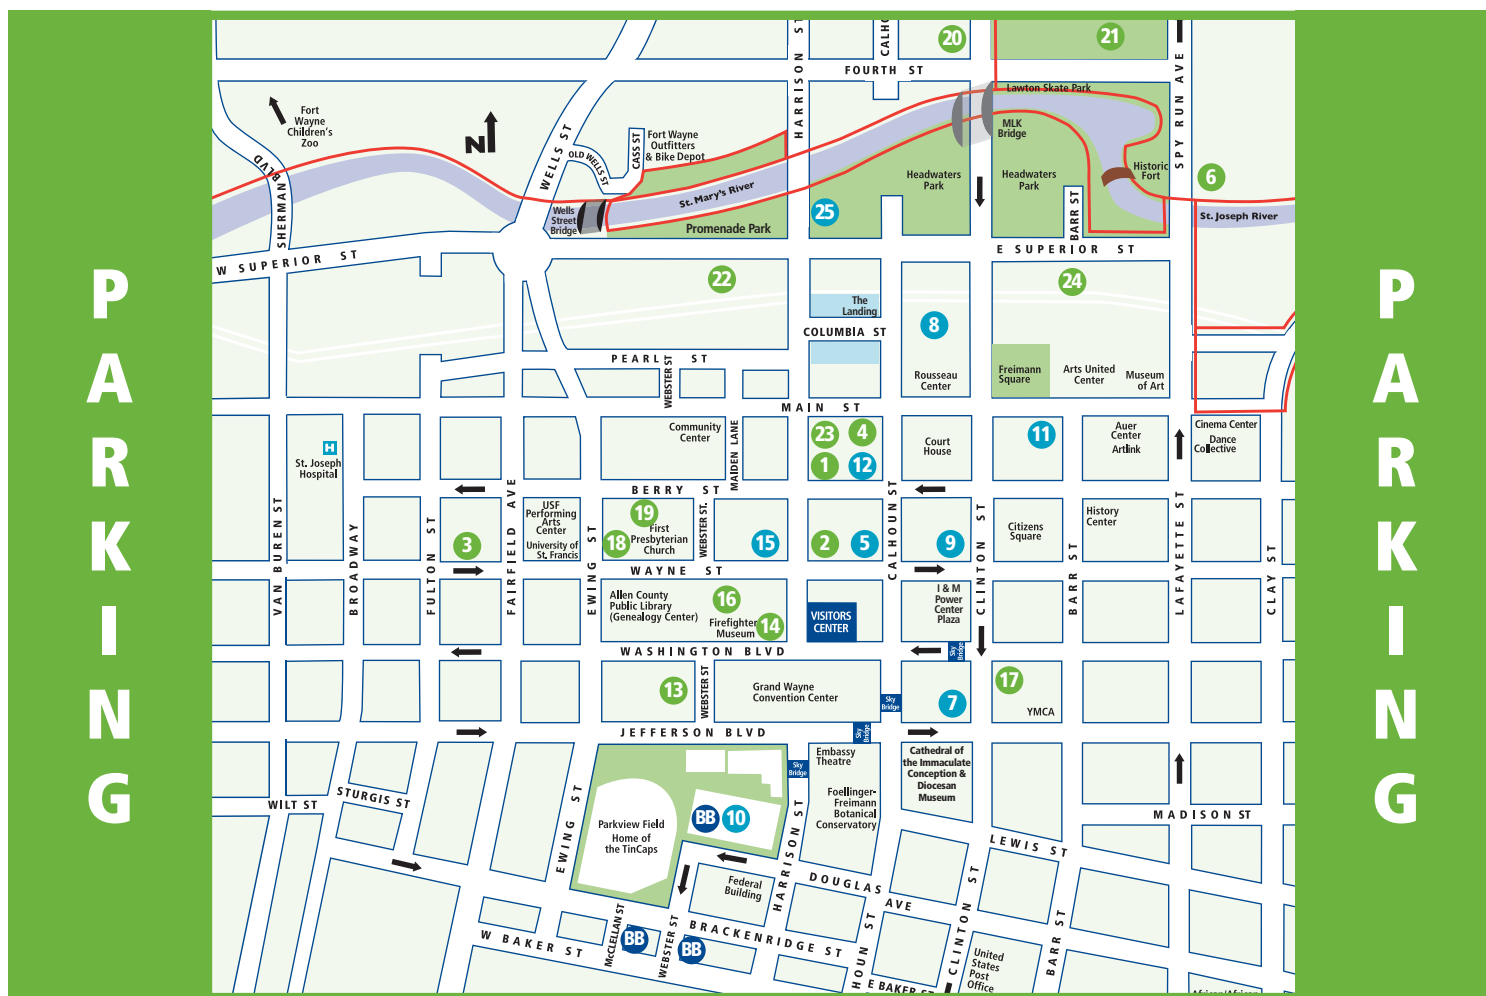

Downtown Public Parking

VisitFortWayne.com/Parking

● = Parking Lot ● = Parking Garage — = Rivergreenway Trails

Location	1/2 Hour	1 Hour	Ea. Addl. Hr.	Daily Max	Hours
1 120 W. Berry St. - PNC Bank	\$1.00	\$2.00	\$1.00	\$8.00 / \$2.00 weekends / \$5.00 events	Mon. - Fri. 7:30 am - 6:30 pm
2 132 W. Wayne St.	\$1.00	\$2.00	\$1.00	\$8.00 / \$2.00 weekends / \$5.00 events	Mon. - Fri. 7 am - 5:30 pm
3 520 W. Wayne St. - Trinity English Lutheran				\$4.00 / \$5.00 events	Drop Box
4 720 S. Calhoun St. - PNC Bank	\$1.00	\$2.00	\$1.00	\$8.00 / \$2.00 weekends / \$5.00 events	Mon. - Fri. 7 am - 5:30 pm
5 850 S. Calhoun St. - City Center Garage	\$1.00	\$2.00	\$2.00	\$15.00	24 hr. automated
6 Spy Run Avenue, across from Old Fort	Free	Free	Free	Special Events TBD	24 hr.
7 100 E. Washington Blvd. - Civic Garage	Free	\$1.00	\$1.00	\$8.00 / \$5.00 events	24 hr. automated
8 515 S. Calhoun St. - Plaza Garage	\$1.00	\$2.00	\$1.00	\$7.00 / \$5.00 events	24 hr. automated
9 828 S. Clinton St. - Town Center		\$1.00	\$1.00	\$7.00	24 hr. automated
10 1210 Harrison St. - Harrison Square	Free	\$1.00	\$1.00	\$8.00 / \$5.00 events	24 hr. automated
11 200 E. Main St. - First Source Garage	\$1.00	\$1.75	\$1.00	\$7.00 / \$5.00 events	24 hr. automated
12 110 W. Berry St. - PNC Building	\$1.00	\$2.00	\$0.50	\$7.00	24 hr. automated
13 1014 Webster St. - Library (library visitors only)		\$1.00	\$1.00	\$7.00	24 hr. automated, credit card only
14 926 S. Harrison St. - Library		\$1.00	\$1.00	\$7.00	24 hr. automated, credit card only
15 220 W. Wayne St. - Skyline Garage	Free	\$1.00	\$1.00	\$8.00 / \$5.00 events	24 hr. automated
16 219 W. Wayne St. - Library Surface Lot		\$1.00	\$1.00	\$7.00	24 hr. automated
17 210 E. Washington Blvd. - Masonic Temple				\$4.00 / \$5.00 events	Drop Box
18 346 W. Wayne St. - First Presbyterian Church	\$1.00	\$2.00	\$1.00	\$4 / \$2 nights & weekends / \$5 events	9 am - 3 pm, cash only
19 335 W. Berry St. - First Presbyterian Church	\$1.00	\$2.00	\$1.00	\$2.00 nights & weekends / \$5.00 events	9 am - 3 pm, cash only
20 4th St. & Clinton – North River Lot	Free	Free	Free	Special Events TBD	24 hr.
21 4th St. between Clinton & Spy Run	Free	Free	Free	Special Events TBD	24 hr.
22 301 W. Superior - Promenade Park				\$5 for first 4 hours, \$8 for 5-8 hours, free nights & weekends	Mon. - Fri. 7 am - 5 pm
23 123 W. Main St.	\$1.00	\$2.00	\$1.00	\$8 / \$2 nights & weekends / \$5 events	Mon. - Fri. 7 am - 5:30 pm, cash only
24 Superior & Barr					Open to public evenings & weekends
25 Riverfront at Promenade Park	Free	\$1.00	\$1.00	\$8.00 / \$5.00 events	24 hr. automated, credit card only
BB Baseball Parking - \$5.00					